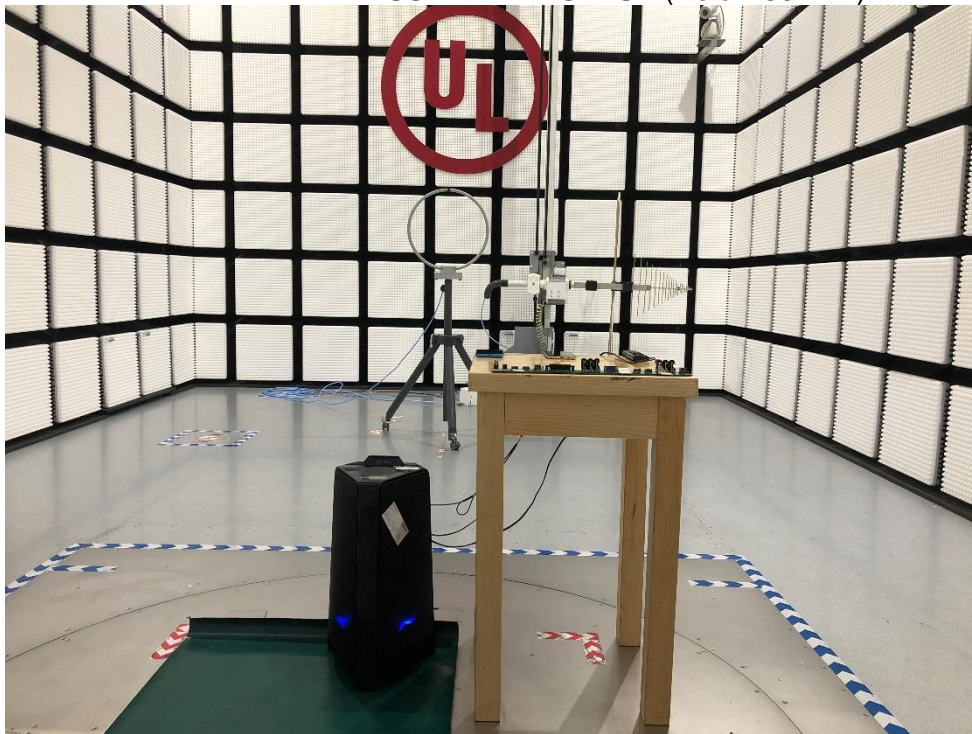

Appendix II

Setup Photographs

Model No.: MX-T40

RADIATED RF MEASUREMENT SETUP (30MHz ~ 1 GHz)

RADIATED RF MEASUREMENT SETUP (Below 30MHz)

RADIATED RF MEASUREMENT SETUP (Above 1G)

POWERLINE CONDUCTED EMISSIONS MEASUREMENT SETUP