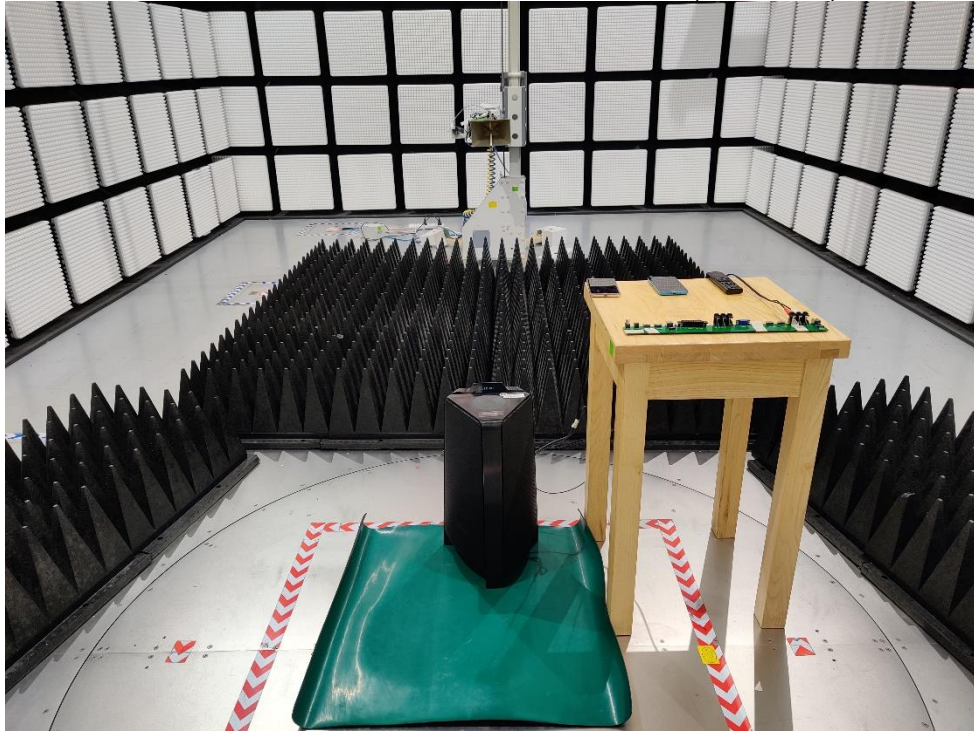

Appendix II

Setup Photographs

Model No.: MX-T40

RADIATED RF MEASUREMENT SETUP (30MHz ~ 1 GHz)

RADIATED RF MEASUREMENT SETUP (Below 30MHz)

RADIATED RF MEASUREMENT SETUP (Above 1G)

POWERLINE CONDUCTED EMISSIONS MEASUREMENT SETUP