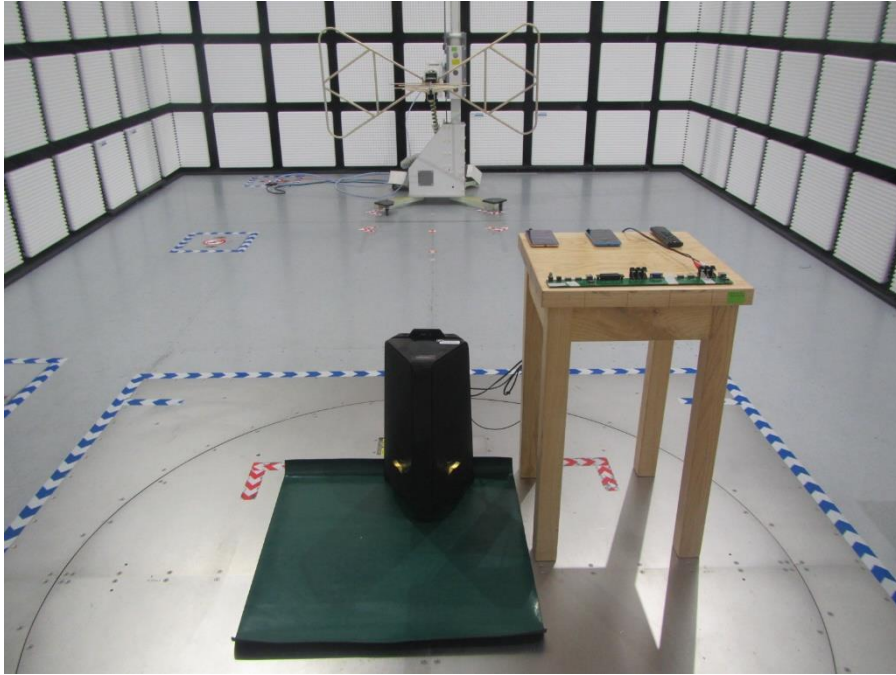

Appendix II

Setup Photographs

Model No.: MX-T40

RADIATED RF MEASUREMENT SETUP (30MHz ~ 1 GHz)

RADIATED RF MEASUREMENT SETUP (Below 30MHz)

RADIATED RF MEASUREMENT SETUP (Above 1G)

POWERLINE CONDUCTED EMISSIONS MEASUREMENT SETUP