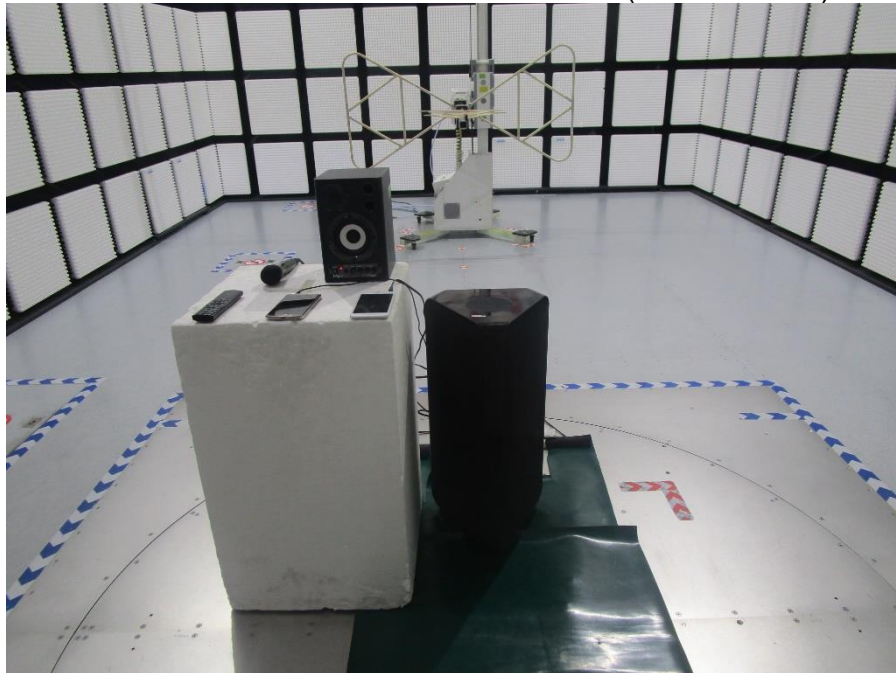

# **Setup Photographs**

RADIATED RF MEASUREMENT SETUP (ABOVE 1 GHz)

RADIATED RF MEASUREMENT SETUP (30MHz~1GHz)

RADIATED RF MEASUREMENT SETUP (Below 30MHz)

POWERLINE CONDUCTED EMISSIONS MEASUREMENT SETUP