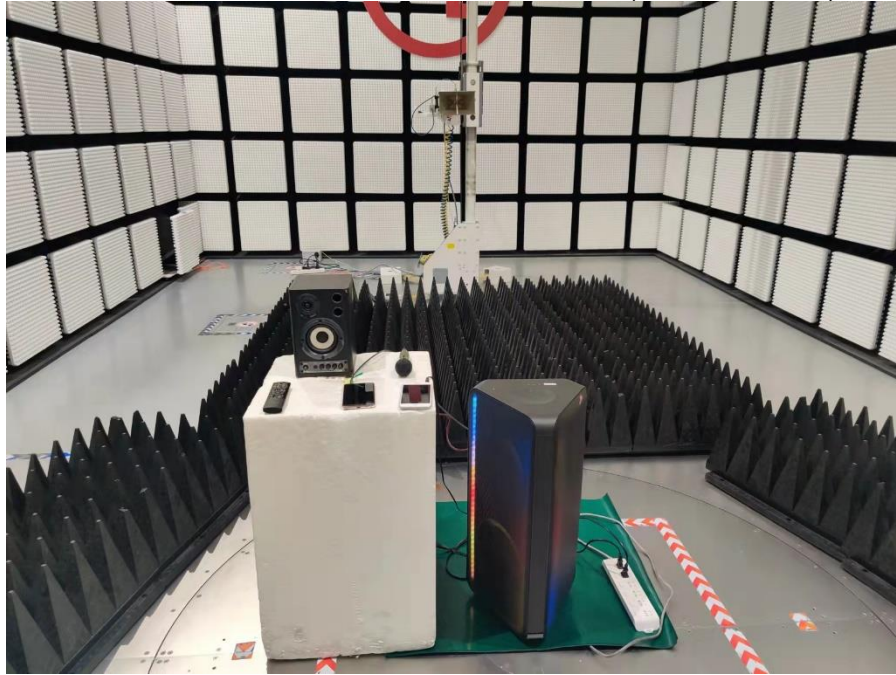

# **Setup Photographs**

RADIATED RF MEASUREMENT SETUP (ABOVE 1 GHz)

RADIATED RF MEASUREMENT SETUP (30MHz~1GHz)

RADIATED RF MEASUREMENT SETUP (Below 30MHz)

POWERLINE CONDUCTED EMISSIONS MEASUREMENT SETUP