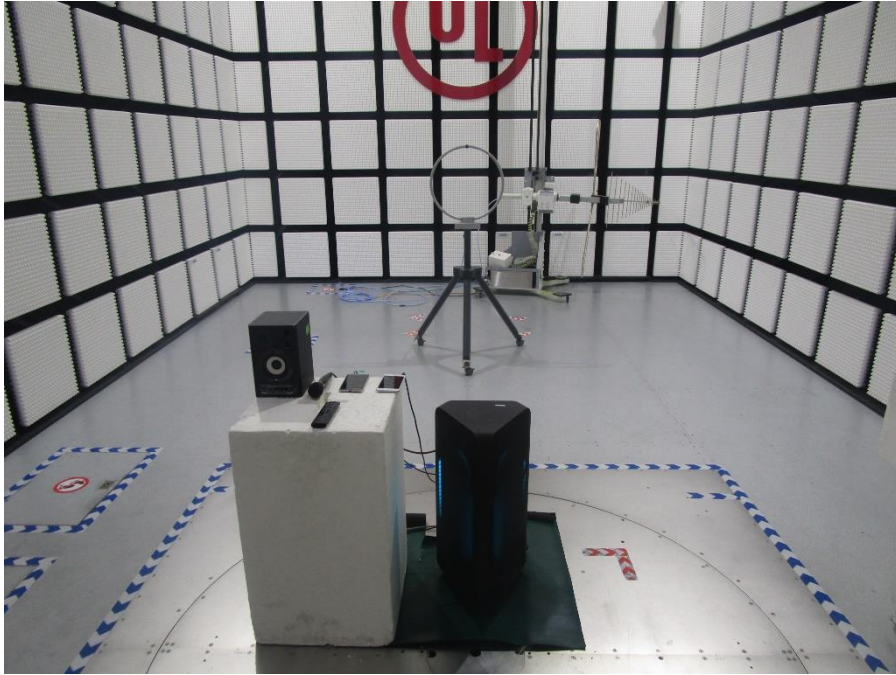

# **Setup Photographs**

RADIATED RF MEASUREMENT SETUP (ABOVE 1 GHz)

RADIATED RF MEASUREMENT SETUP (30MHz~1GHz)

RADIATED RF MEASUREMENT SETUP (Below 30MHz)

POWERLINE CONDUCTED EMISSIONS MEASUREMENT SETUP