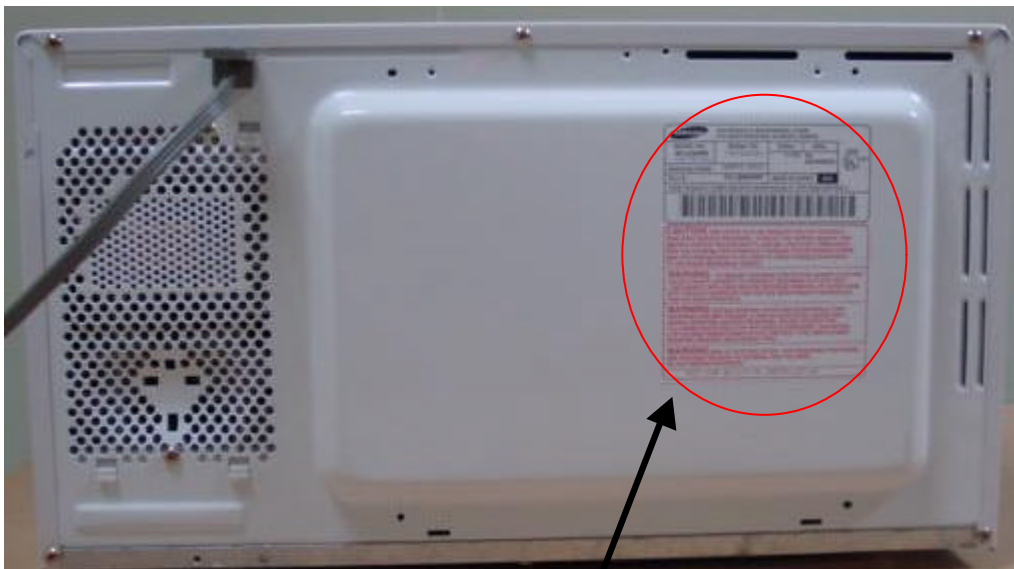

EUT Photograph

Front of EUT

Rear of EUT

Label and Label position

SAMSUNGHOUSEHOLD MICROWAVE OVEN
416 MAETANDONG, SUWON, KOREA

MODEL NO.

MW965BB

SERIAL NO.