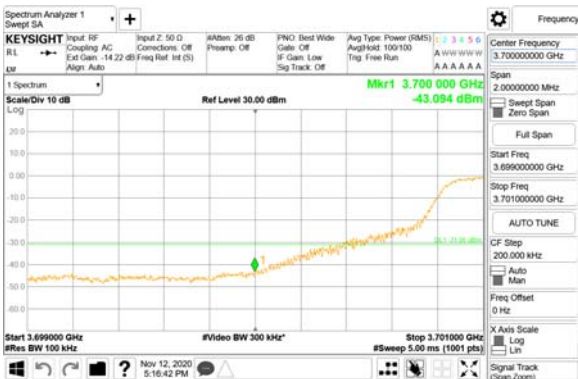

ANT55

QPSK

16QAM

CTK Co., Ltd.
(Ho-dong), 113, Yejik-ro, Cheoin-gu,
Yongin-si, Gyeonggi-do, Korea
Tel: +82-31-339-9970
Fax: +82-31-624-9501

Report No.:
CTK-2020-04662
Page (2273) / (2355)
Pages

ANT56

QPSK

16QAM