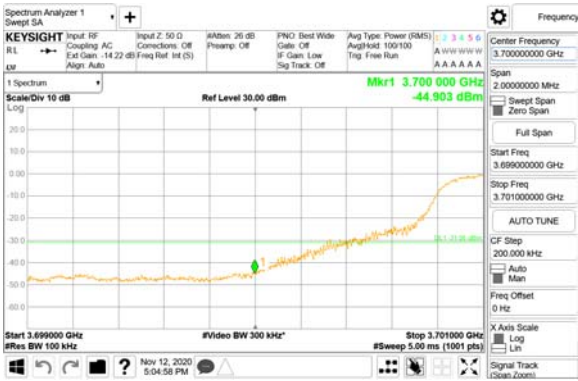

CTK Co., Ltd.
(Ho-dong), 113, Yejik-ro, Cheoin-gu,
Yongin-si, Gyeonggi-do, Korea
Tel: +82-31-339-9970
Fax: +82-31-624-9501

Report No.:
CTK-2020-04662
Page (2267) / (2355)
Pages

ANT50

QPSK

16QAM