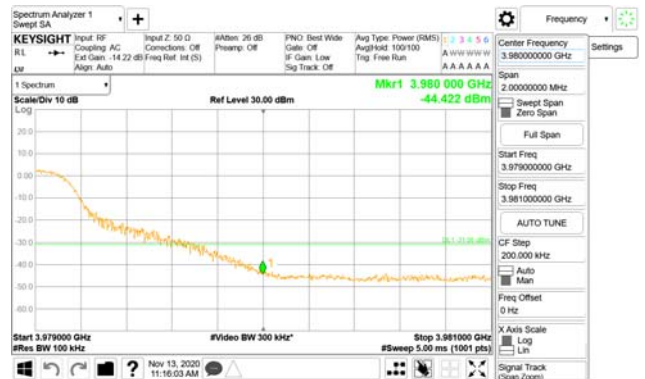

ANT55

QPSK

16QAM

CTK Co., Ltd.
(Ho-dong), 113, Yejik-ro, Cheoin-gu,
Yongin-si, Gyeonggi-do, Korea
Tel: +82-31-339-9970
Fax: +82-31-624-9501

Report No.:
CTK-2020-04662
Page (2273) / (2355)
Pages

ANT56

QPSK

16QAM