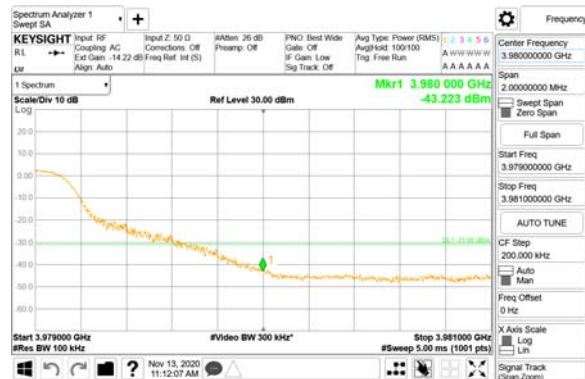

CTK Co., Ltd.
(Ho-dong), 113, Yejik-ro, Cheoin-gu,
Yongin-si, Gyeonggi-do, Korea
Tel: +82-31-339-9970
Fax: +82-31-624-9501

Report No.:
CTK-2020-04662
Page (2271) / (2355)
Pages

ANT54

QPSK

16QAM