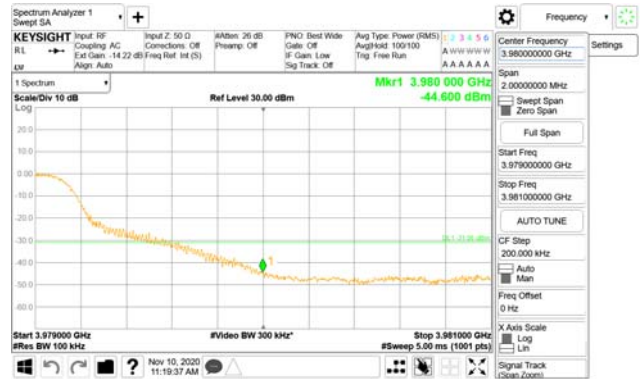

CTK Co., Ltd.
(Ho-dong), 113, Yejik-ro, Cheoin-gu,
Yongin-si, Gyeonggi-do, Korea
Tel: +82-31-339-9970
Fax: +82-31-624-9501

Report No.:
CTK-2020-04662
Page (2261) / (2355)
Pages

ANT44

QPSK

16QAM

CTK Co., Ltd.
(Ho-dong), 113, Yejik-ro, Cheoin-gu,
Yongin-si, Gyeonggi-do, Korea
Tel: +82-31-339-9970
Fax: +82-31-624-9501