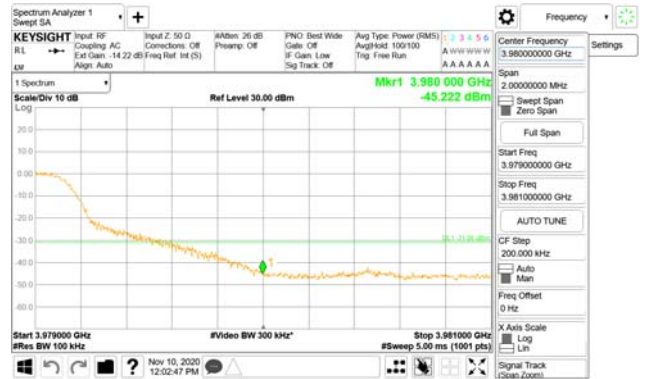

ANT55

QPSK

16QAM

CTK Co., Ltd.
(Ho-dong), 113, Yejik-ro, Cheoin-gu,
Yongin-si, Gyeonggi-do, Korea
Tel: +82-31-339-9970
Fax: +82-31-624-9501

Report No.:
CTK-2020-04662
Page (2273) / (2355)
Pages

ANT56

QPSK

16QAM