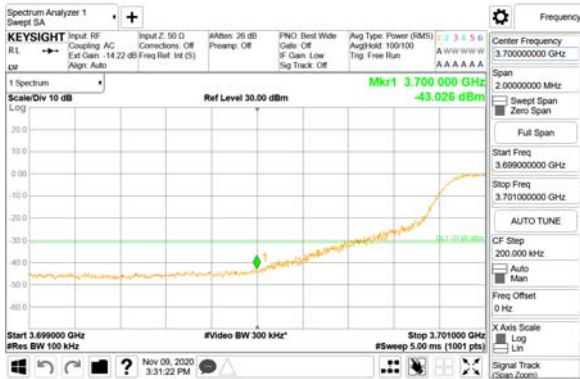

CTK Co., Ltd.
(Ho-dong), 113, Yejik-ro, Cheoin-gu,
Yongin-si, Gyeonggi-do, Korea
Tel: +82-31-339-9970
Fax: +82-31-624-9501

Report No.:
CTK-2020-04662
Page (2271) / (2355)
Pages

ANT54

QPSK