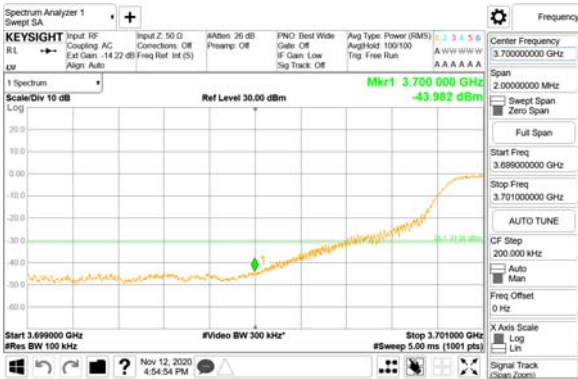

CTK Co., Ltd.
(Ho-dong), 113, Yejik-ro, Cheoin-gu,
Yongin-si, Gyeonggi-do, Korea
Tel: +82-31-339-9970
Fax: +82-31-624-9501

Report No.:
CTK-2020-04662
Page (2262) / (2355)
Pages

ANT45

QPSK

16QAM