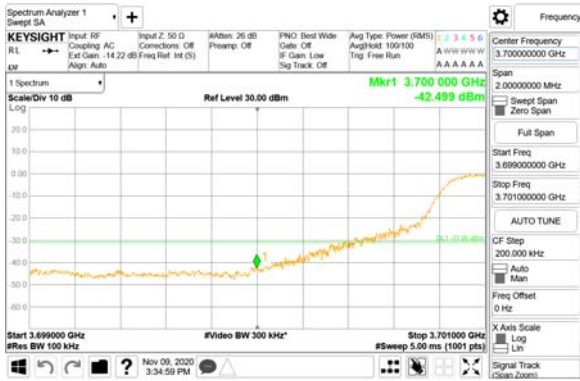

CTK Co., Ltd.
(Ho-dong), 113, Yejik-ro, Cheoin-gu,
Yongin-si, Gyeonggi-do, Korea
Tel: +82-31-339-9970
Fax: +82-31-624-9501

Report No.:
CTK-2020-04662
Page (2272) / (2355)
Pages

ANT55

QPSK