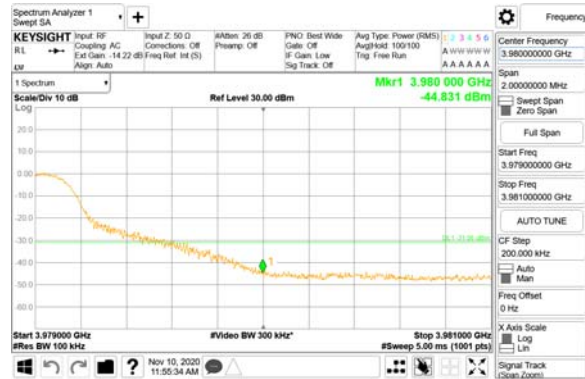

CTK Co., Ltd.
(Ho-dong), 113, Yejik-ro, Cheoin-gu,
Yongin-si, Gyeonggi-do, Korea
Tel: +82-31-339-9970
Fax: +82-31-624-9501

Report No.:
CTK-2020-04662
Page (2271) / (2355)
Pages

ANT54

QPSK