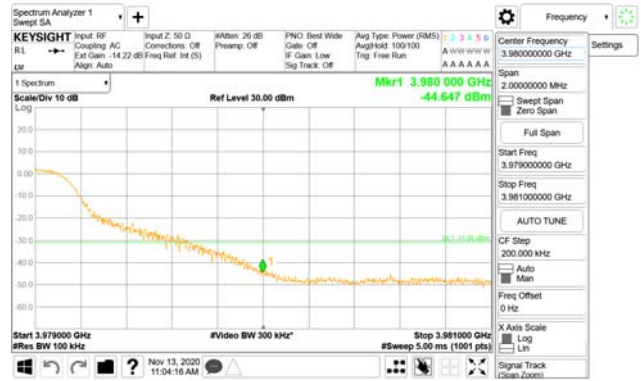

CTK Co., Ltd.
(Ho-dong), 113, Yejik-ro, Cheoin-gu,
Yongin-si, Gyeonggi-do, Korea
Tel: +82-31-339-9970
Fax: +82-31-624-9501

Report No.:
CTK-2020-04662
Page (2267) / (2355)
Pages

ANT50

QPSK

16QAM