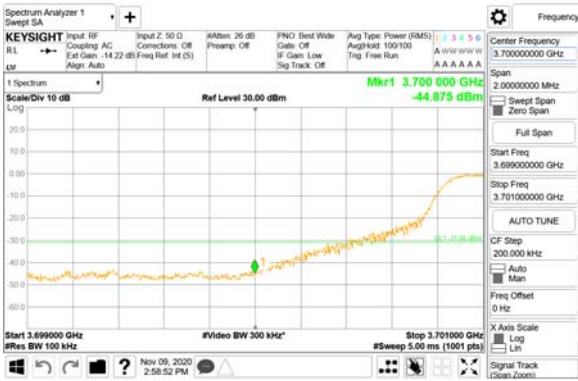

CTK Co., Ltd.
(Ho-dong), 113, Yejik-ro, Cheoin-gu,
Yongin-si, Gyeonggi-do, Korea
Tel: +82-31-339-9970
Fax: +82-31-624-9501

Report No.:
CTK-2020-04662
Page (2262) / (2355)
Pages

ANT45

QPSK