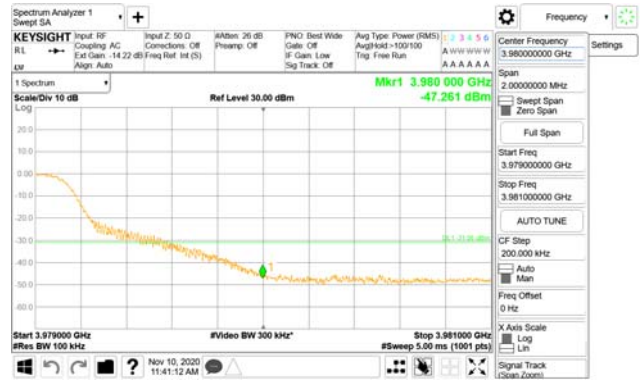

CTK Co., Ltd.
(Ho-dong), 113, Yejik-ro, Cheoin-gu,
Yongin-si, Gyeonggi-do, Korea
Tel: +82-31-339-9970
Fax: +82-31-624-9501

Report No.:
CTK-2020-04662
Page (2267) / (2355)
Pages

ANT50

QPSK