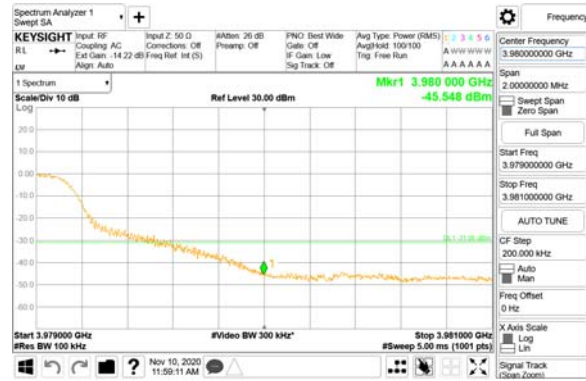

CTK Co., Ltd.
(Ho-dong), 113, Yejik-ro, Cheoin-gu,
Yongin-si, Gyeonggi-do, Korea
Tel: +82-31-339-9970
Fax: +82-31-624-9501

Report No.:
CTK-2020-04662
Page (2272) / (2355)
Pages

ANT55

QPSK