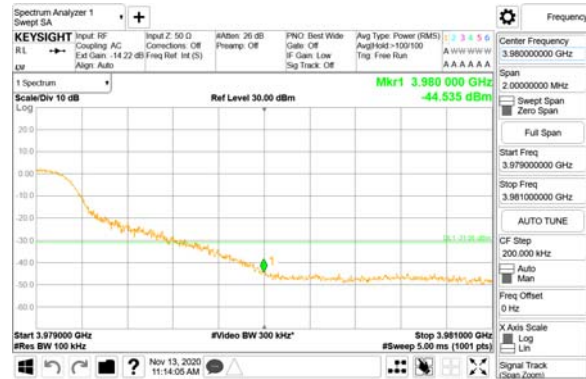

CTK Co., Ltd.
(Ho-dong), 113, Yejik-ro, Cheoin-gu,
Yongin-si, Gyeonggi-do, Korea
Tel: +82-31-339-9970
Fax: +82-31-624-9501

Report No.:
CTK-2020-04662
Page (2272) / (2355)
Pages

ANT55

QPSK

16QAM