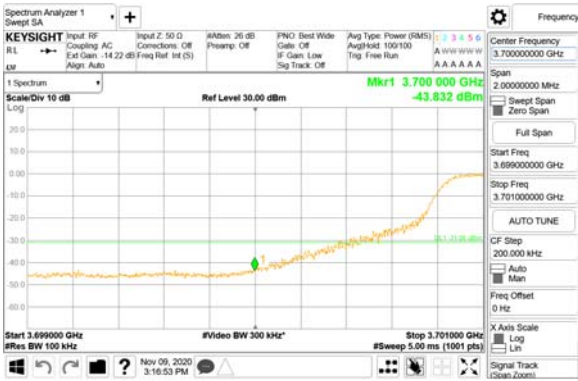

CTK Co., Ltd.
(Ho-dong), 113, Yejik-ro, Cheoin-gu,
Yongin-si, Gyeonggi-do, Korea
Tel: +82-31-339-9970
Fax: +82-31-624-9501

Report No.:
CTK-2020-04662
Page (2267) / (2355)
Pages

ANT50

QPSK