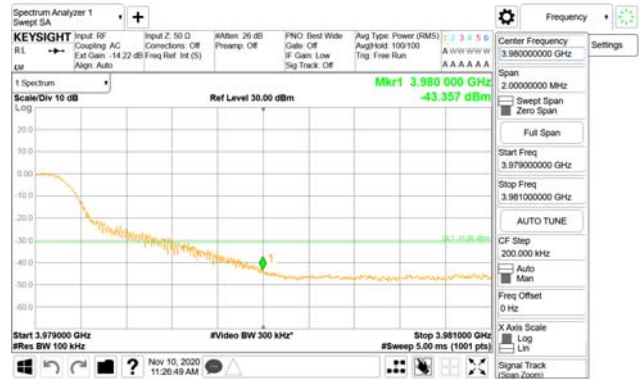

CTK Co., Ltd.
(Ho-dong), 113, Yejik-ro, Cheoin-gu,
Yongin-si, Gyeonggi-do, Korea
Tel: +82-31-339-9970
Fax: +82-31-624-9501

Report No.:
CTK-2020-04662
Page (2263) / (2355)
Pages

ANT46

QPSK