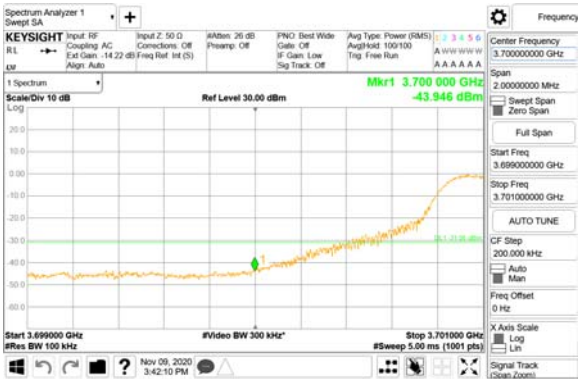

CTK Co., Ltd.
(Ho-dong), 113, Yejik-ro, Cheoin-gu,
Yongin-si, Gyeonggi-do, Korea
Tel: +82-31-339-9970
Fax: +82-31-624-9501

Report No.:
CTK-2020-04662
Page (2274) / (2355)
Pages

ANT57

QPSK