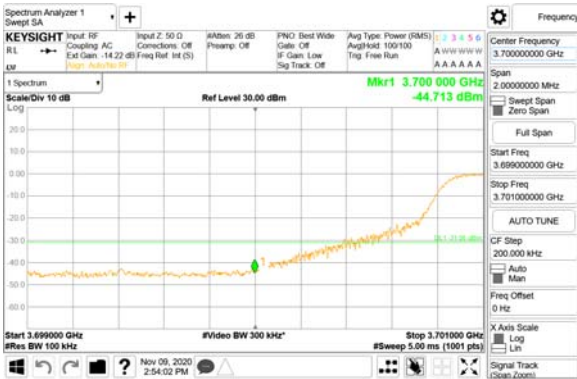

CTK Co., Ltd.
(Ho-dong), 113, Yejik-ro, Cheoin-gu,
Yongin-si, Gyeonggi-do, Korea
Tel: +82-31-339-9970
Fax: +82-31-624-9501

Report No.:
CTK-2020-04662
Page (2232) / (2355)
Pages

ANT15

QPSK