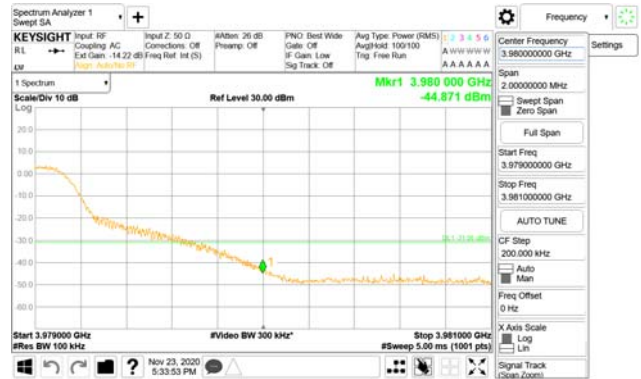

CTK Co., Ltd.
(Ho-dong), 113, Yejik-ro, Cheoin-gu,
Yongin-si, Gyeonggi-do, Korea
Tel: +82-31-339-9970
Fax: +82-31-624-9501

Report No.:
CTK-2020-04662
Page (2215) / (2355)
Pages

ANT62

QPSK