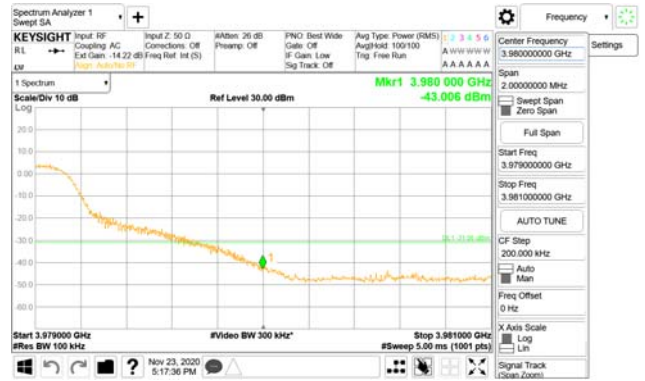

CTK Co., Ltd.
(Ho-dong), 113, Yejik-ro, Cheoin-gu,
Yongin-si, Gyeonggi-do, Korea
Tel: +82-31-339-9970
Fax: +82-31-624-9501

Report No.:
CTK-2020-04662
Page (2211) / (2355)
Pages

ANT58

QPSK