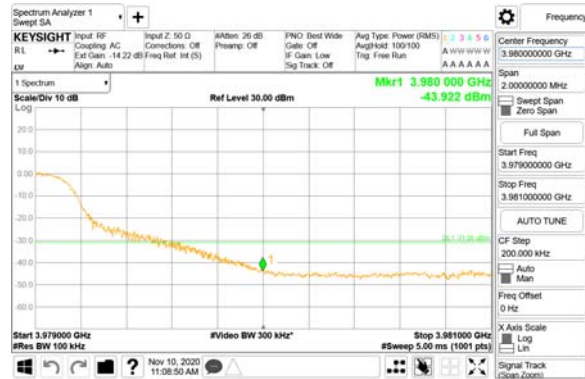

CTK Co., Ltd.
(Ho-dong), 113, Yejik-ro, Cheoin-gu,
Yongin-si, Gyeonggi-do, Korea
Tel: +82-31-339-9970
Fax: +82-31-624-9501

Report No.:
CTK-2020-04662
Page (2258) / (2355)
Pages

ANT41

QPSK