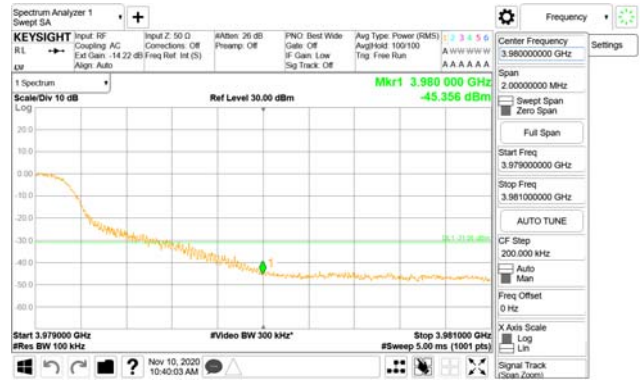

CTK Co., Ltd.
(Ho-dong), 113, Yejik-ro, Cheoin-gu,
Yongin-si, Gyeonggi-do, Korea
Tel: +82-31-339-9970
Fax: +82-31-624-9501

Report No.:
CTK-2020-04662
Page (2250) / (2355)
Pages

ANT33

QPSK