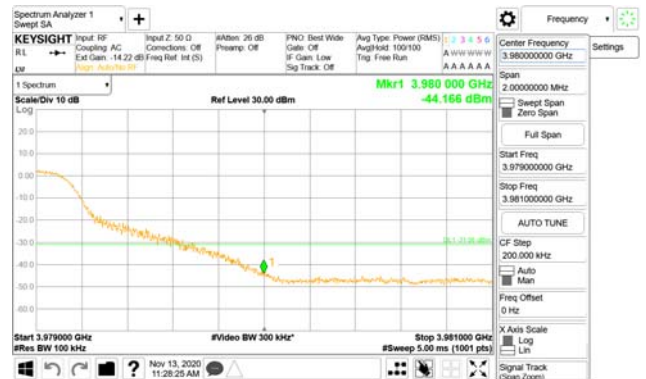

CTK Co., Ltd.
(Ho-dong), 113, Yejik-ro, Cheoin-gu,
Yongin-si, Gyeonggi-do, Korea
Tel: +82-31-339-9970
Fax: +82-31-624-9501

Report No.:
CTK-2020-04662
Page (2246) / (2355)
Pages

ANT29

QPSK

16QAM