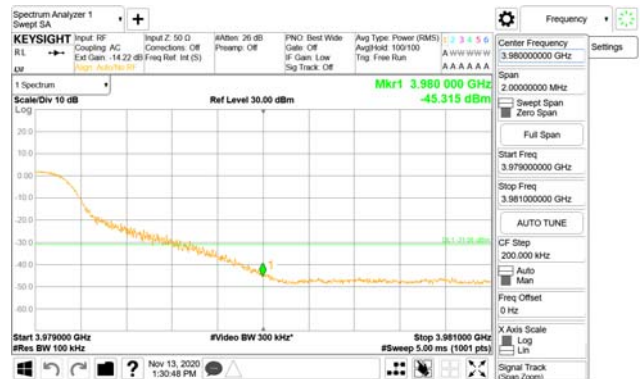

CTK Co., Ltd.
(Ho-dong), 113, Yejik-ro, Cheoin-gu,
Yongin-si, Gyeonggi-do, Korea
Tel: +82-31-339-9970
Fax: +82-31-624-9501

Report No.:
CTK-2020-04662
Page (2245) / (2355)
Pages

ANT28

QPSK

16QAM