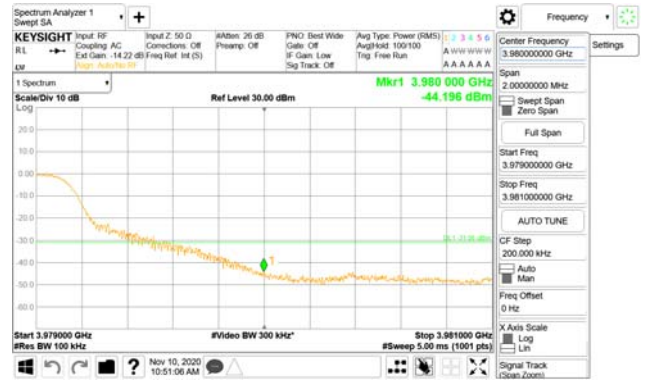

CTK Co., Ltd.
(Ho-dong), 113, Yejik-ro, Cheoin-gu,
Yongin-si, Gyeonggi-do, Korea
Tel: +82-31-339-9970
Fax: +82-31-624-9501

Report No.:
CTK-2020-04662
Page (2220) / (2355)
Pages

ANT3

QPSK