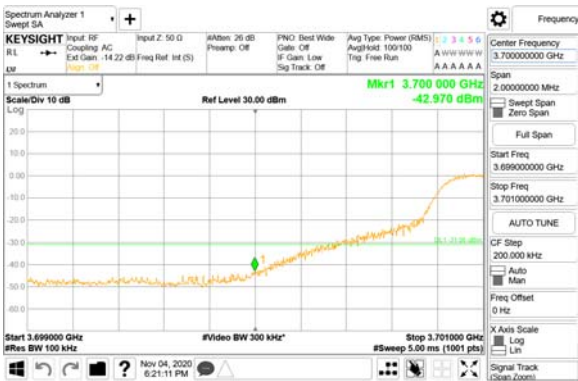

CTK Co., Ltd.
(Ho-dong), 113, Yejik-ro, Cheoin-gu,
Yongin-si, Gyeonggi-do, Korea
Tel: +82-31-339-9970
Fax: +82-31-624-9501

Report No.:
CTK-2020-04662
Page (2211) / (2355)
Pages

ANT58

QPSK

16QAM