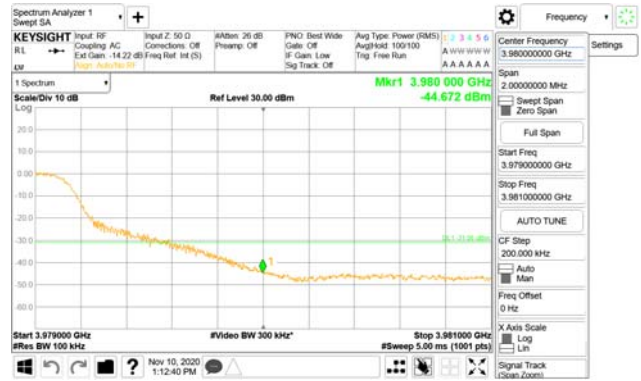

CTK Co., Ltd.
(Ho-dong), 113, Yejik-ro, Cheoin-gu,
Yongin-si, Gyeonggi-do, Korea
Tel: +82-31-339-9970
Fax: +82-31-624-9501

Report No.:
CTK-2020-04662
Page (2244) / (2355)
Pages

ANT27

QPSK