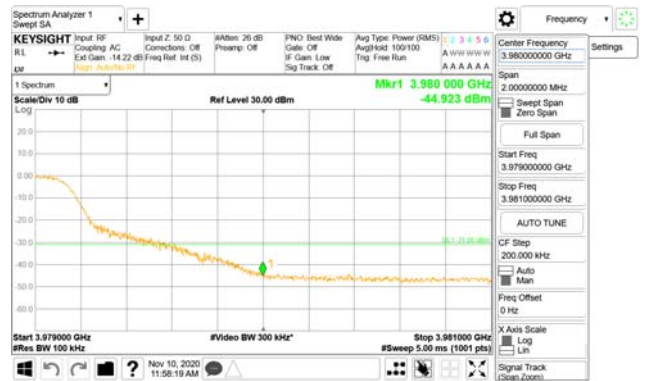

CTK Co., Ltd.
(Ho-dong), 113, Yejik-ro, Cheoin-gu,
Yongin-si, Gyeonggi-do, Korea
Tel: +82-31-339-9970
Fax: +82-31-624-9501

Report No.:
CTK-2020-04662
Page (2238) / (2355)
Pages

ANT21

QPSK

16QAM

ANT22

QPSK

16QAM