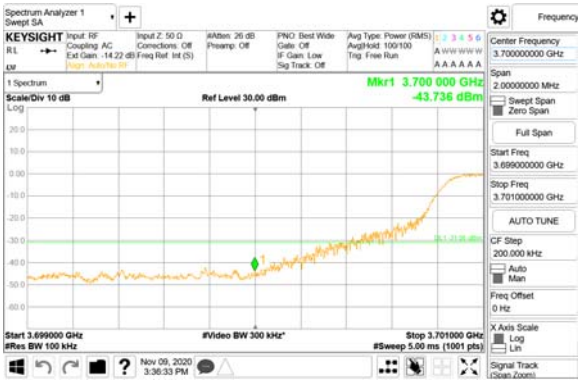

CTK Co., Ltd.
(Ho-dong), 113, Yejik-ro, Cheoin-gu,
Yongin-si, Gyeonggi-do, Korea
Tel: +82-31-339-9970
Fax: +82-31-624-9501

Report No.:
CTK-2020-04662
Page (2244) / (2355)
Pages

ANT27

QPSK