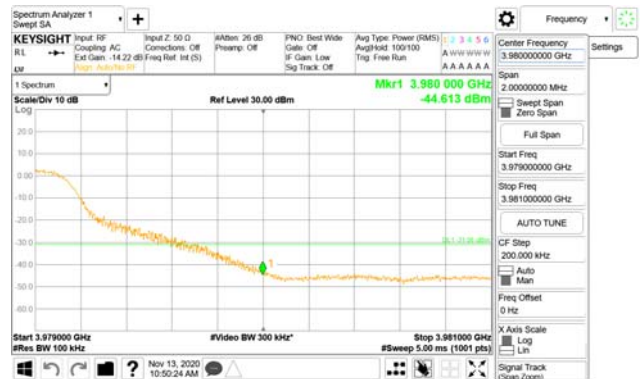

CTK Co., Ltd.
(Ho-dong), 113, Yejik-ro, Cheoin-gu,
Yongin-si, Gyeonggi-do, Korea
Tel: +82-31-339-9970
Fax: +82-31-624-9501

Report No.:
CTK-2020-04662
Page (2226) / (2355)
Pages

ANT9

QPSK

16QAM