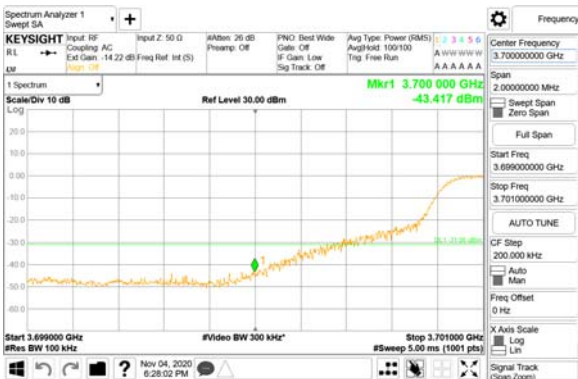

CTK Co., Ltd.
(Ho-dong), 113, Yejik-ro, Cheoin-gu,
Yongin-si, Gyeonggi-do, Korea
Tel: +82-31-339-9970
Fax: +82-31-624-9501

Report No.:
CTK-2020-04662
Page (2215) / (2355)
Pages

ANT62

QPSK

16QAM