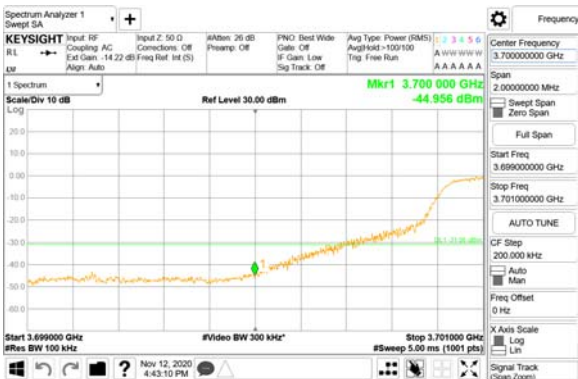

CTK Co., Ltd.
(Ho-dong), 113, Yejik-ro, Cheoin-gu,
Yongin-si, Gyeonggi-do, Korea
Tel: +82-31-339-9970
Fax: +82-31-624-9501

Report No.:
CTK-2020-04662
Page (2256) / (2355)
Pages

ANT39

QPSK

16QAM