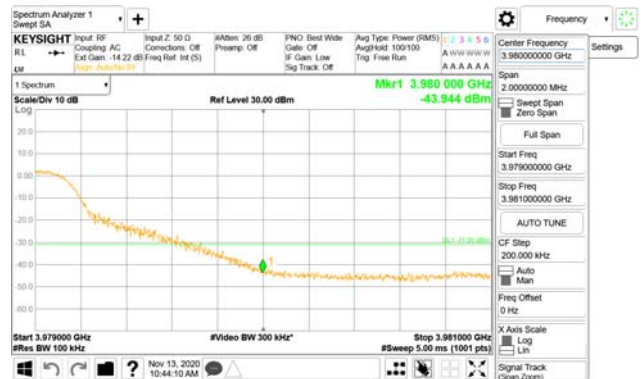

CTK Co., Ltd.
(Ho-dong), 113, Yejik-ro, Cheoin-gu,
Yongin-si, Gyeonggi-do, Korea
Tel: +82-31-339-9970
Fax: +82-31-624-9501

Report No.:
CTK-2020-04662
Page (2236) / (2355)
Pages

ANT19

QPSK

16QAM