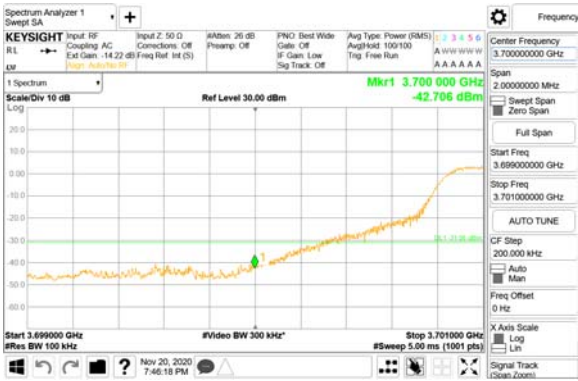

CTK Co., Ltd.
(Ho-dong), 113, Yejik-ro, Cheoin-gu,
Yongin-si, Gyeonggi-do, Korea
Tel: +82-31-339-9970
Fax: +82-31-624-9501

Report No.:
CTK-2020-04662
Page (2211) / (2355)
Pages

ANT58

QPSK