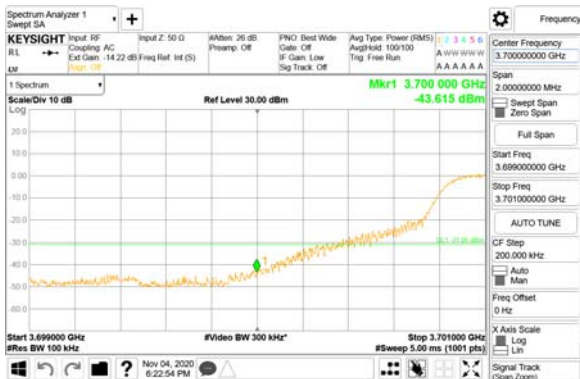

CTK Co., Ltd.
(Ho-dong), 113, Yejik-ro, Cheoin-gu,
Yongin-si, Gyeonggi-do, Korea
Tel: +82-31-339-9970
Fax: +82-31-624-9501

Report No.:
CTK-2020-04662
Page (2212) / (2355)
Pages

ANT59

QPSK

16QAM