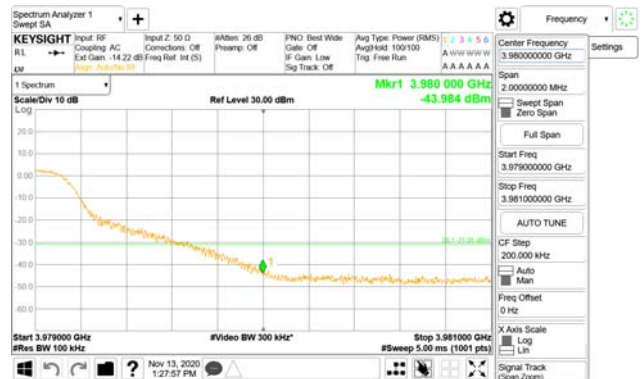

CTK Co., Ltd.
(Ho-dong), 113, Yejik-ro, Cheoin-gu,
Yongin-si, Gyeonggi-do, Korea
Tel: +82-31-339-9970
Fax: +82-31-624-9501

Report No.:
CTK-2020-04662
Page (2221) / (2355)
Pages

ANT4

QPSK

16QAM