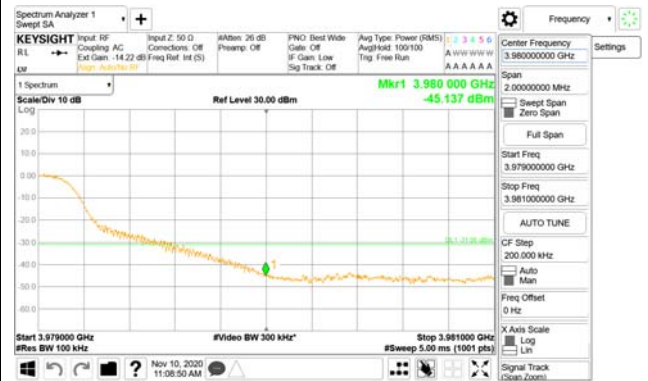

CTK Co., Ltd.
(Ho-dong), 113, Yejik-ro, Cheoin-gu,
Yongin-si, Gyeonggi-do, Korea
Tel: +82-31-339-9970
Fax: +82-31-624-9501

Report No.:
CTK-2020-04662
Page (2225) / (2355)
Pages

ANT8

QPSK