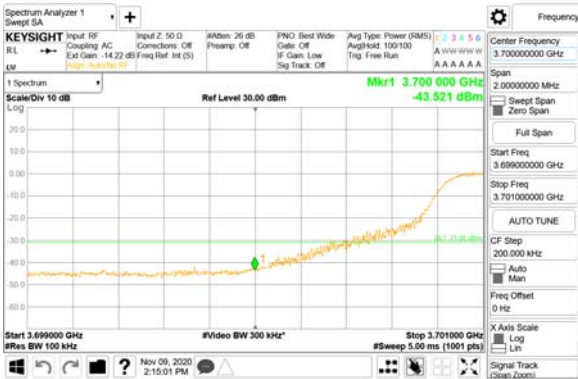

CTK Co., Ltd.
(Ho-dong), 113, Yejik-ro, Cheoin-gu,
Yongin-si, Gyeonggi-do, Korea
Tel: +82-31-339-9970
Fax: +82-31-624-9501

Report No.:
CTK-2020-04662
Page (2221) / (2355)
Pages

ANT4

QPSK