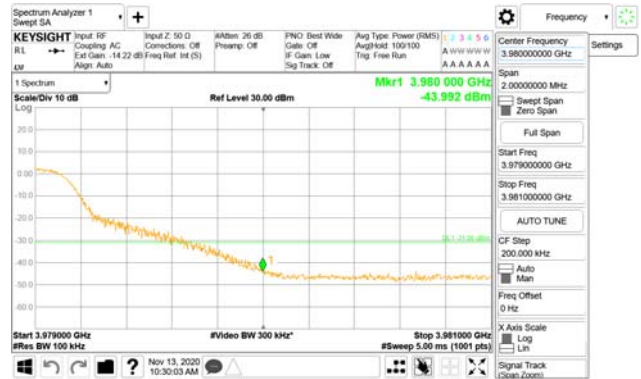

CTK Co., Ltd.
(Ho-dong), 113, Yejik-ro, Cheoin-gu,
Yongin-si, Gyeonggi-do, Korea
Tel: +82-31-339-9970
Fax: +82-31-624-9501

Report No.:
CTK-2020-04662
Page (2250) / (2355)
Pages

ANT33

QPSK

16QAM