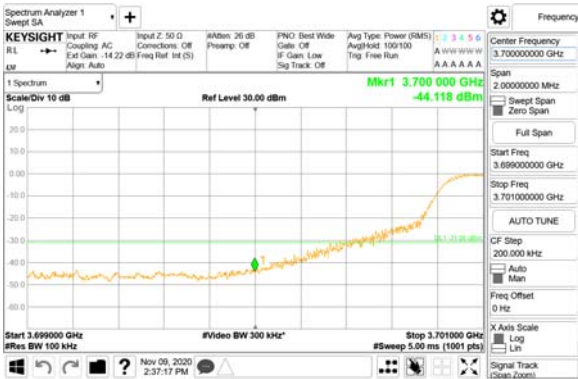

CTK Co., Ltd.
(Ho-dong), 113, Yejik-ro, Cheoin-gu,
Yongin-si, Gyeonggi-do, Korea
Tel: +82-31-339-9970
Fax: +82-31-624-9501

Report No.:
CTK-2020-04662
Page (2256) / (2355)
Pages

ANT39

QPSK