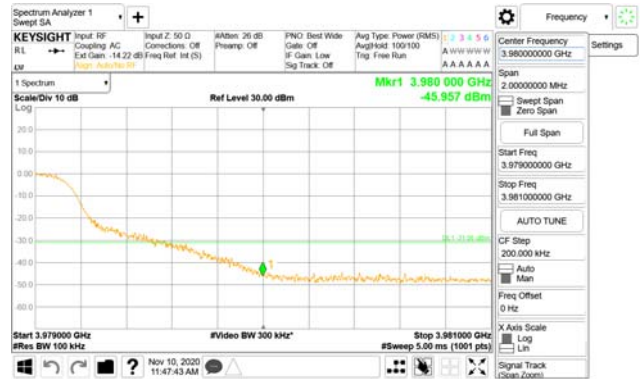

CTK Co., Ltd.
(Ho-dong), 113, Yejik-ro, Cheoin-gu,
Yongin-si, Gyeonggi-do, Korea
Tel: +82-31-339-9970
Fax: +82-31-624-9501

Report No.:
CTK-2020-04662
Page (2236) / (2355)
Pages

ANT19

QPSK