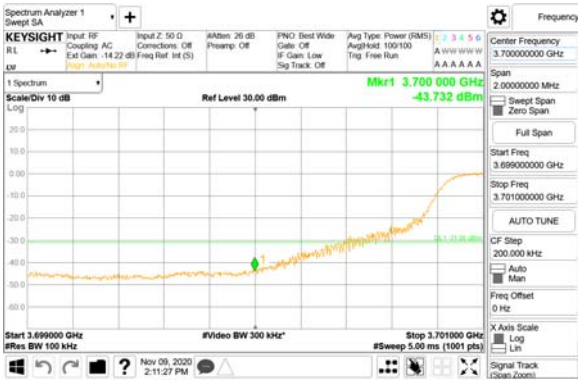

CTK Co., Ltd.
(Ho-dong), 113, Yejik-ro, Cheoin-gu,
Yongin-si, Gyeonggi-do, Korea
Tel: +82-31-339-9970
Fax: +82-31-624-9501

Report No.:
CTK-2020-04662
Page (2220) / (2355)
Pages

ANT3

QPSK