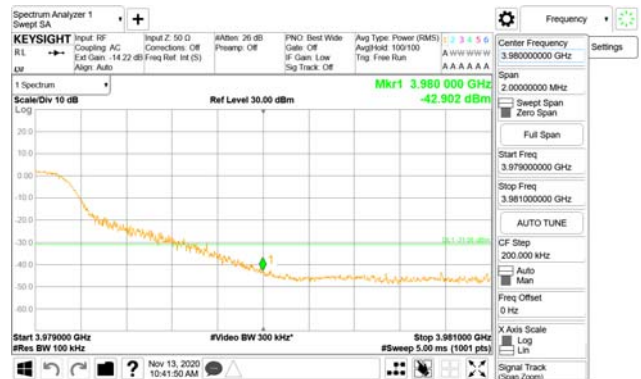

CTK Co., Ltd.
(Ho-dong), 113, Yejik-ro, Cheoin-gu,
Yongin-si, Gyeonggi-do, Korea
Tel: +82-31-339-9970
Fax: +82-31-624-9501

Report No.:
CTK-2020-04662
Page (2256) / (2355)
Pages

ANT39

QPSK

16QAM