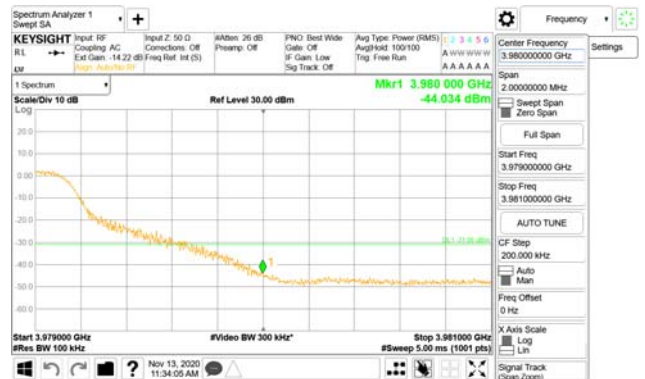

Report No.:
CTK-2020-04662
Page (2249) / (2355)
Pages

ANT32

QPSK

16QAM

CTK Co., Ltd.
(Ho-dong), 113, Yejik-ro, Cheoin-gu,
Yongin-si, Gyeonggi-do, Korea
Tel: +82-31-339-9970
Fax: +82-31-624-9501

Report No.:
CTK-2020-04662
Page (2250) / (2355)
Pages