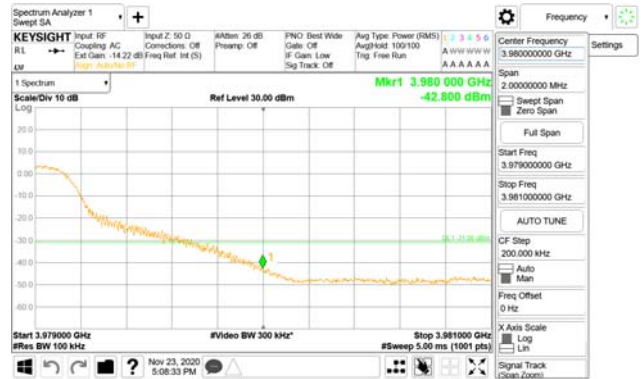

CTK Co., Ltd.
(Ho-dong), 113, Yejik-ro, Cheoin-gu,
Yongin-si, Gyeonggi-do, Korea
Tel: +82-31-339-9970
Fax: +82-31-624-9501

Report No.:
CTK-2020-04662
Page (2176) / (2355)
Pages

ANT23

QPSK