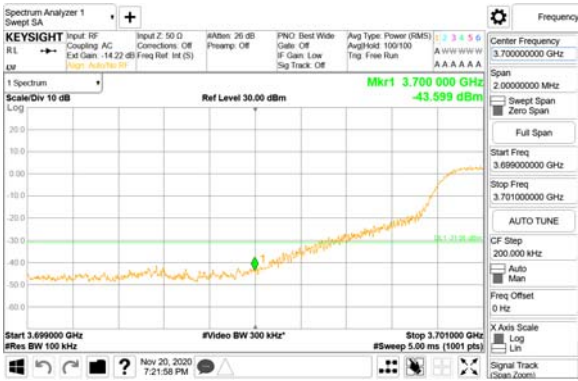

CTK Co., Ltd.
(Ho-dong), 113, Yejik-ro, Cheoin-gu,
Yongin-si, Gyeonggi-do, Korea
Tel: +82-31-339-9970
Fax: +82-31-624-9501

Report No.:
CTK-2020-04662
Page (2205) / (2355)
Pages

ANT52

QPSK