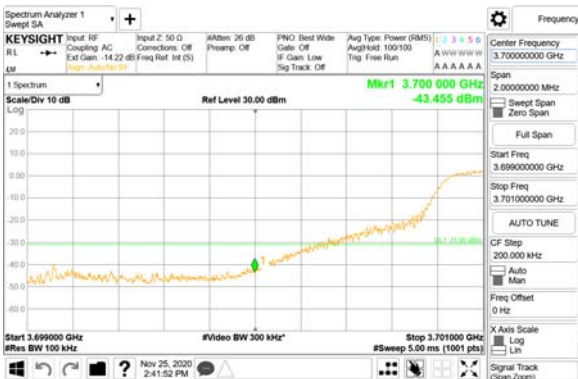

ANT44

QPSK

16QAM

CTK Co., Ltd.
(Ho-dong), 113, Yejik-ro, Cheoin-gu,
Yongin-si, Gyeonggi-do, Korea
Tel: +82-31-339-9970
Fax: +82-31-624-9501

Report No.:
CTK-2020-04662
Page (2198) / (2355)
Pages

ANT45

QPSK

16QAM