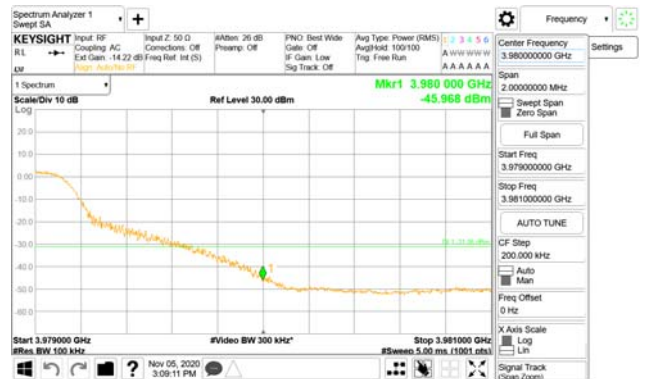

CTK Co., Ltd.
(Ho-dong), 113, Yejik-ro, Cheoin-gu,
Yongin-si, Gyeonggi-do, Korea
Tel: +82-31-339-9970
Fax: +82-31-624-9501

Report No.:
CTK-2020-04662
Page (2185) / (2355)
Pages

ANT32

QPSK

16QAM