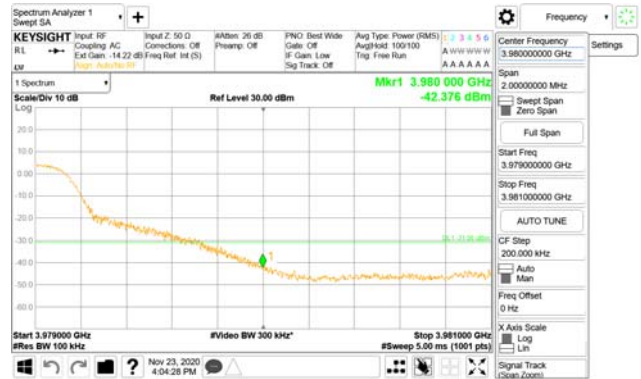

CTK Co., Ltd.
(Ho-dong), 113, Yejik-ro, Cheoin-gu,
Yongin-si, Gyeonggi-do, Korea
Tel: +82-31-339-9970
Fax: +82-31-624-9501

Report No.:
CTK-2020-04662
Page (2193) / (2355)
Pages

ANT40

QPSK