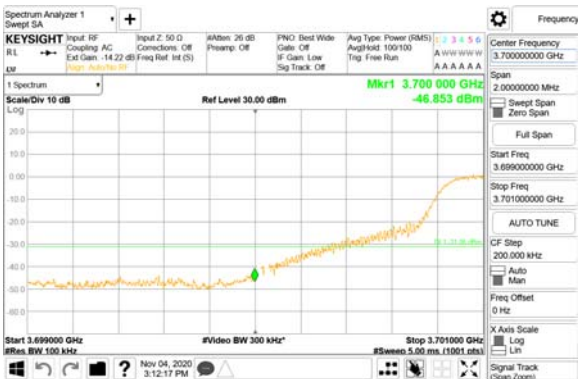

ANT28

QPSK

16QAM

CTK Co., Ltd.
(Ho-dong), 113, Yejik-ro, Cheoin-gu,
Yongin-si, Gyeonggi-do, Korea
Tel: +82-31-339-9970
Fax: +82-31-624-9501

Report No.:
CTK-2020-04662
Page (2182) / (2355)
Pages

ANT29

QPSK

16QAM