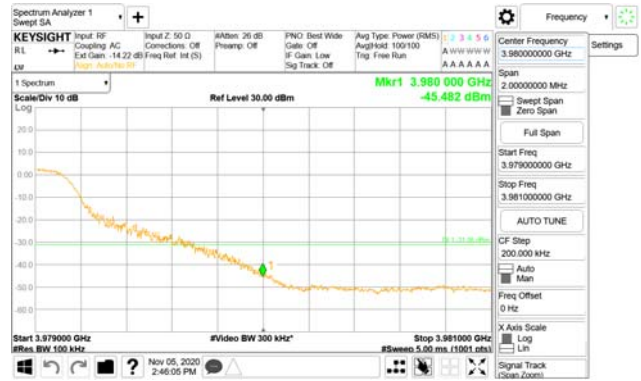

CTK Co., Ltd.
(Ho-dong), 113, Yejik-ro, Cheoin-gu,
Yongin-si, Gyeonggi-do, Korea
Tel: +82-31-339-9970
Fax: +82-31-624-9501

Report No.:
CTK-2020-04662
Page (2173) / (2355)
Pages

ANT20

QPSK

16QAM