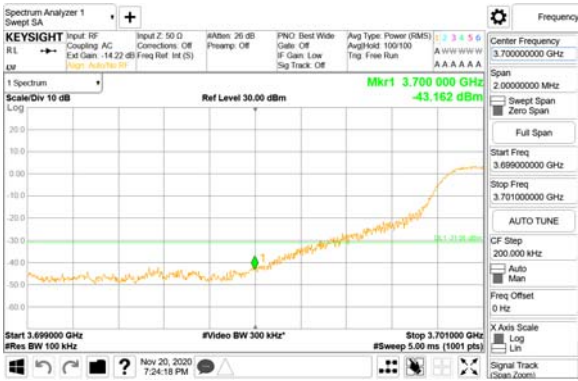

CTK Co., Ltd.
(Ho-dong), 113, Yejik-ro, Cheoin-gu,
Yongin-si, Gyeonggi-do, Korea
Tel: +82-31-339-9970
Fax: +82-31-624-9501

Report No.:
CTK-2020-04662
Page (2173) / (2355)
Pages

ANT20

QPSK