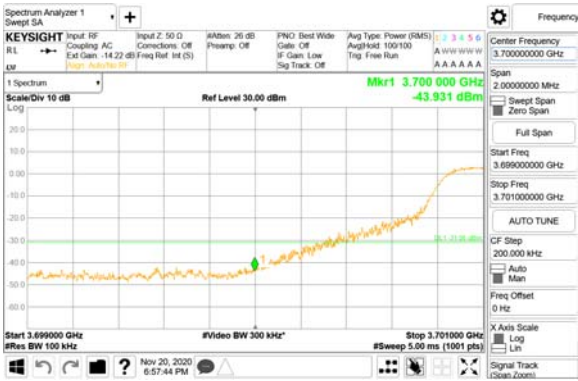

CTK Co., Ltd.
(Ho-dong), 113, Yejik-ro, Cheoin-gu,
Yongin-si, Gyeonggi-do, Korea
Tel: +82-31-339-9970
Fax: +82-31-624-9501

Report No.:
CTK-2020-04662
Page (2199) / (2355)
Pages

ANT46

QPSK