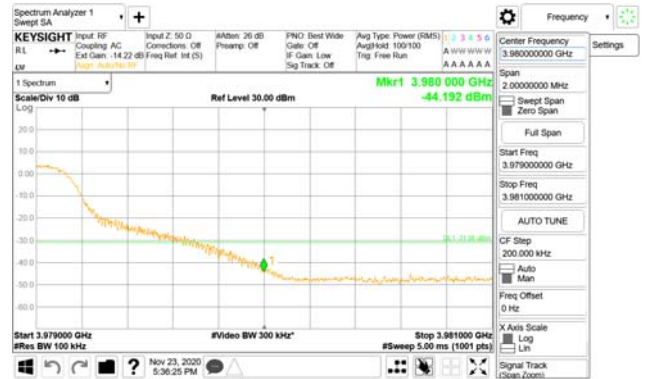

CTK Co., Ltd.
(Ho-dong), 113, Yejik-ro, Cheoin-gu,
Yongin-si, Gyeonggi-do, Korea
Tel: +82-31-339-9970
Fax: +82-31-624-9501

Report No.:
CTK-2020-04662
Page (2183) / (2355)
Pages

ANT30

QPSK