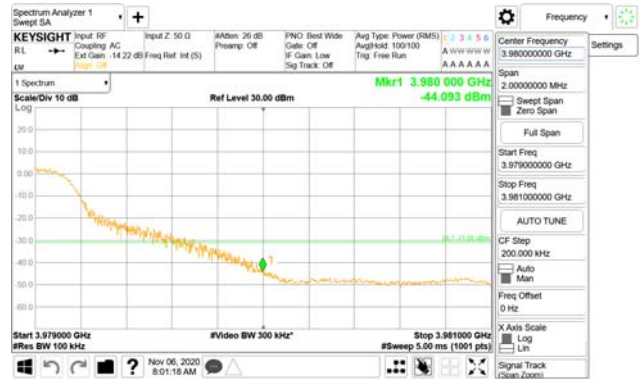

CTK Co., Ltd.
(Ho-dong), 113, Yejik-ro, Cheoin-gu,
Yongin-si, Gyeonggi-do, Korea
Tel: +82-31-339-9970
Fax: +82-31-624-9501

Report No.:
CTK-2020-04662
Page (2205) / (2355)
Pages

ANT52

QPSK

16QAM