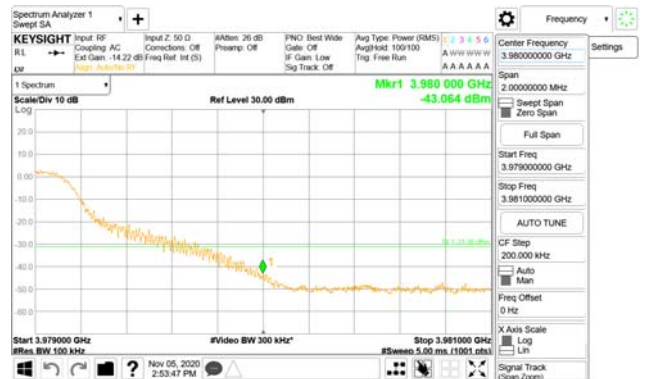

CTK Co., Ltd.
(Ho-dong), 113, Yejik-ro, Cheoin-gu,
Yongin-si, Gyeonggi-do, Korea
Tel: +82-31-339-9970
Fax: +82-31-624-9501

Report No.:
CTK-2020-04662
Page (2177) / (2355)
Pages

ANT24

QPSK

16QAM