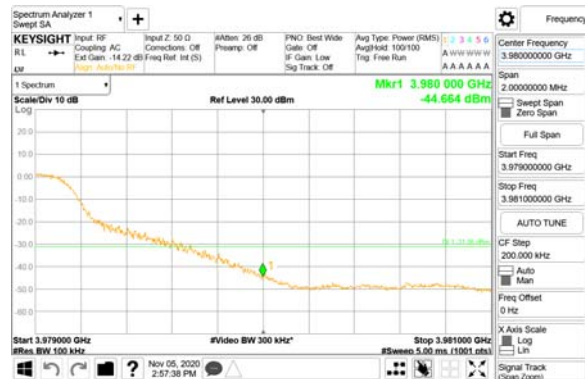

CTK Co., Ltd.
(Ho-dong), 113, Yejik-ro, Cheoin-gu,
Yongin-si, Gyeonggi-do, Korea
Tel: +82-31-339-9970
Fax: +82-31-624-9501

Report No.:
CTK-2020-04662
Page (2179) / (2355)
Pages

ANT26

QPSK

16QAM

CTK Co., Ltd.
(Ho-dong), 113, Yejik-ro, Cheoin-gu,
Yongin-si, Gyeonggi-do, Korea
Tel: +82-31-339-9970
Fax: +82-31-624-9501