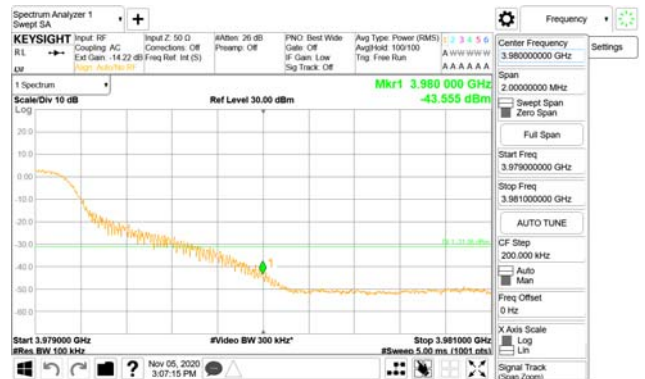

CTK Co., Ltd.
(Ho-dong), 113, Yejik-ro, Cheoin-gu,
Yongin-si, Gyeonggi-do, Korea
Tel: +82-31-339-9970
Fax: +82-31-624-9501

Report No.:
CTK-2020-04662
Page (2184) / (2355)
Pages

ANT31

QPSK

16QAM