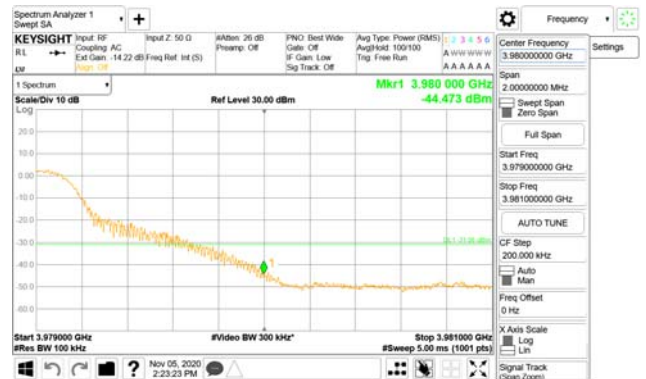

CTK Co., Ltd.
(Ho-dong), 113, Yejik-ro, Cheoin-gu,
Yongin-si, Gyeonggi-do, Korea
Tel: +82-31-339-9970
Fax: +82-31-624-9501

Report No.:
CTK-2020-04662
Page (2189) / (2355)
Pages

ANT36

QPSK

16QAM