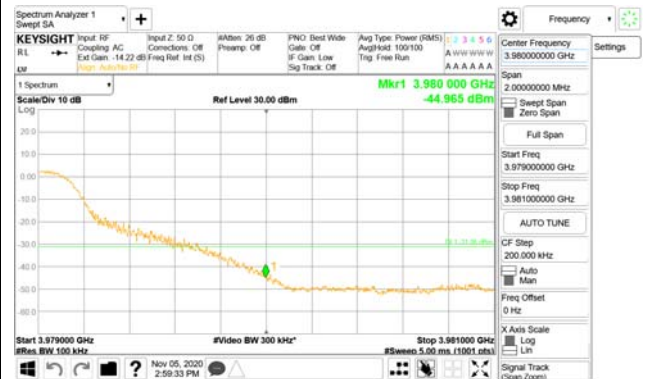

Report No.:
CTK-2020-04662
Page (2180) / (2355)
Pages

ANT27

QPSK

16QAM

CTK Co., Ltd.
(Ho-dong), 113, Yejik-ro, Cheoin-gu,
Yongin-si, Gyeonggi-do, Korea
Tel: +82-31-339-9970
Fax: +82-31-624-9501

Report No.:
CTK-2020-04662
Page (2181) / (2355)
Pages