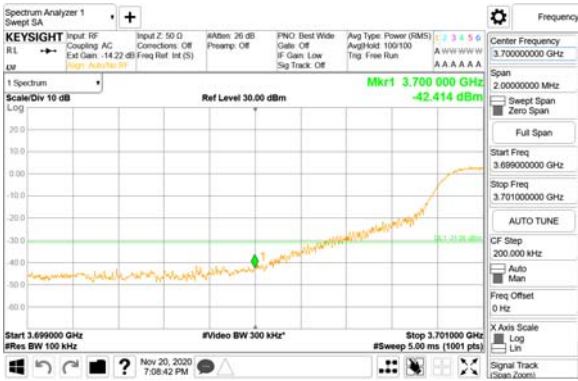

CTK Co., Ltd.
(Ho-dong), 113, Yejik-ro, Cheoin-gu,
Yongin-si, Gyeonggi-do, Korea
Tel: +82-31-339-9970
Fax: +82-31-624-9501

Report No.:
CTK-2020-04662
Page (2169) / (2355)
Pages

ANT16

QPSK