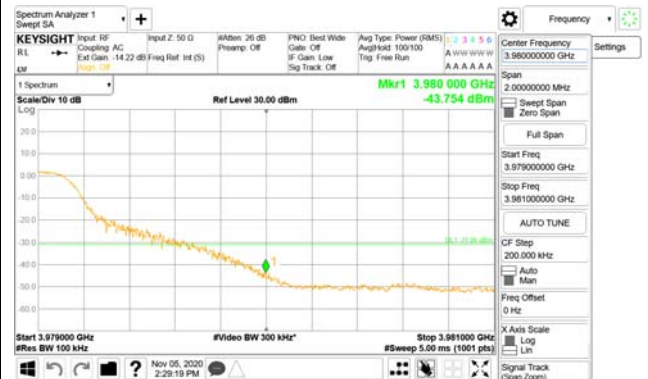

CTK Co., Ltd.
(Ho-dong), 113, Yejik-ro, Cheoin-gu,
Yongin-si, Gyeonggi-do, Korea
Tel: +82-31-339-9970
Fax: +82-31-624-9501

Report No.:
CTK-2020-04662
Page (2192) / (2355)
Pages

ANT39

QPSK

16QAM