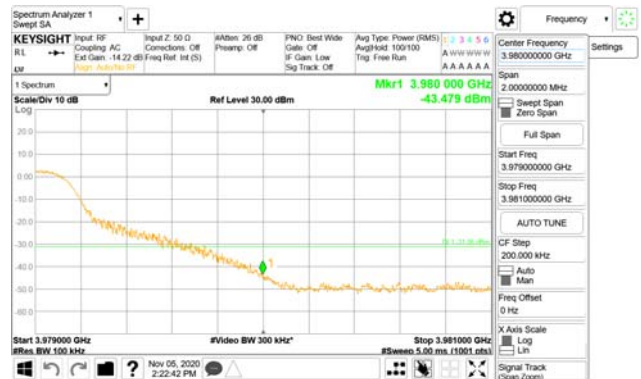

CTK Co., Ltd.
(Ho-dong), 113, Yejik-ro, Cheoin-gu,
Yongin-si, Gyeonggi-do, Korea
Tel: +82-31-339-9970
Fax: +82-31-624-9501

Report No.:
CTK-2020-04662
Page (2161) / (2355)
Pages

ANT8

QPSK

16QAM