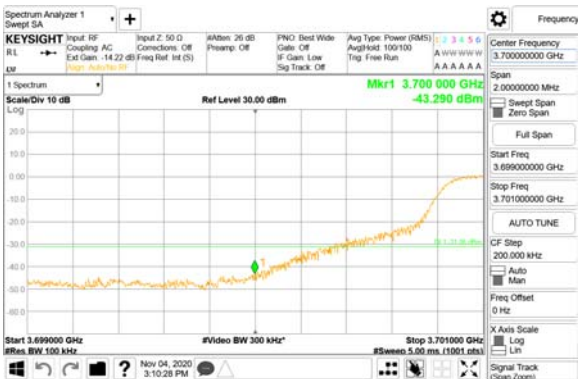

CTK Co., Ltd.
(Ho-dong), 113, Yejik-ro, Cheoin-gu,
Yongin-si, Gyeonggi-do, Korea
Tel: +82-31-339-9970
Fax: +82-31-624-9501

Report No.:
CTK-2020-04662
Page (2181) / (2355)
Pages

ANT28

QPSK

16QAM