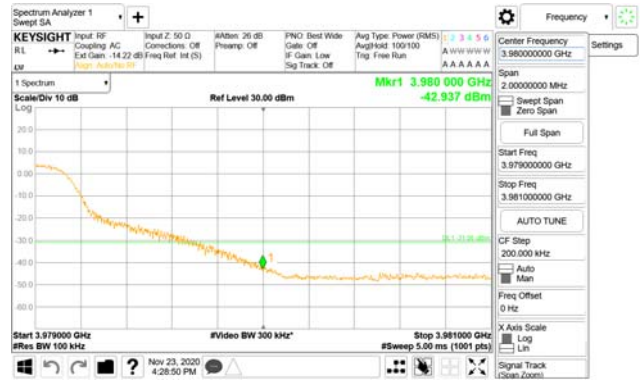

CTK Co., Ltd.
(Ho-dong), 113, Yejik-ro, Cheoin-gu,
Yongin-si, Gyeonggi-do, Korea
Tel: +82-31-339-9970
Fax: +82-31-624-9501

Report No.:
CTK-2020-04662
Page (2199) / (2355)
Pages

ANT46

QPSK