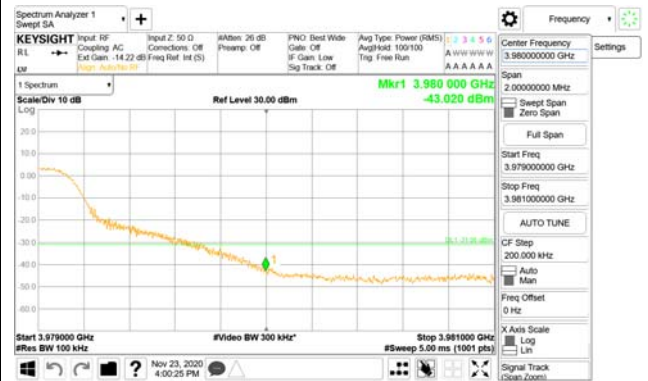

CTK Co., Ltd.
(Ho-dong), 113, Yejik-ro, Cheoin-gu,
Yongin-si, Gyeonggi-do, Korea
Tel: +82-31-339-9970
Fax: +82-31-624-9501

Report No.:
CTK-2020-04662
Page (2192) / (2355)
Pages

ANT39

QPSK