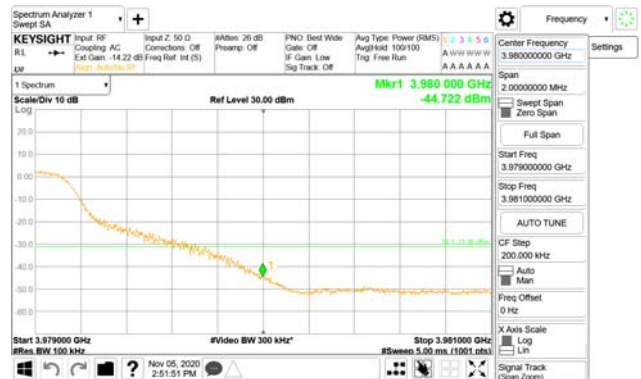

CTK Co., Ltd.
(Ho-dong), 113, Yejik-ro, Cheoin-gu,
Yongin-si, Gyeonggi-do, Korea
Tel: +82-31-339-9970
Fax: +82-31-624-9501

Report No.:
CTK-2020-04662
Page (2176) / (2355)
Pages

ANT23

QPSK

16QAM