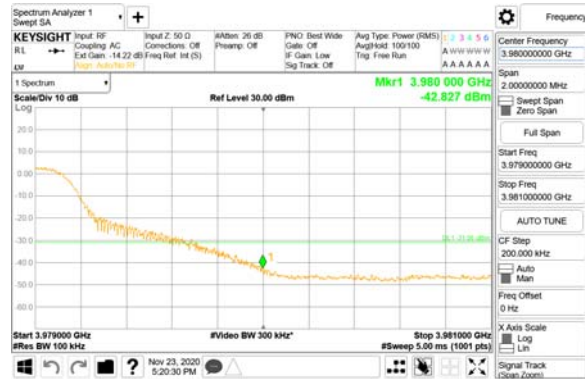

CTK Co., Ltd.
(Ho-dong), 113, Yejik-ro, Cheoin-gu,
Yongin-si, Gyeonggi-do, Korea
Tel: +82-31-339-9970
Fax: +82-31-624-9501

Report No.:
CTK-2020-04662
Page (2179) / (2355)
Pages

ANT26

QPSK