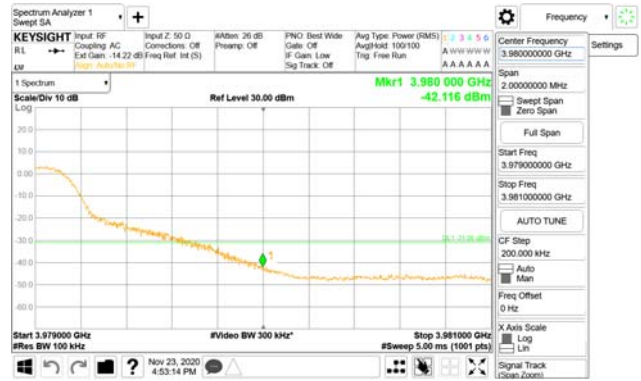

CTK Co., Ltd.
(Ho-dong), 113, Yejik-ro, Cheoin-gu,
Yongin-si, Gyeonggi-do, Korea
Tel: +82-31-339-9970
Fax: +82-31-624-9501

Report No.:
CTK-2020-04662
Page (2205) / (2355)
Pages

ANT52

QPSK