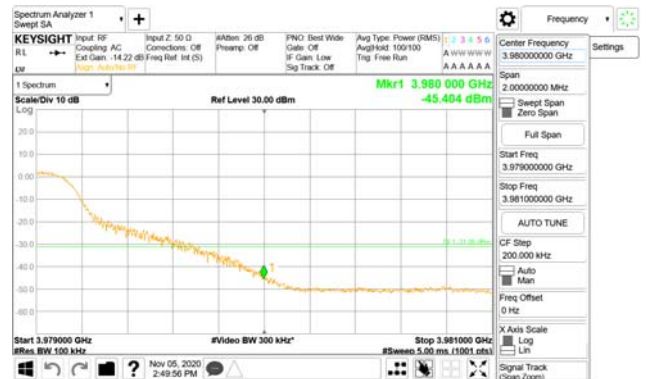

CTK Co., Ltd.
(Ho-dong), 113, Yejik-ro, Cheoin-gu,
Yongin-si, Gyeonggi-do, Korea
Tel: +82-31-339-9970
Fax: +82-31-624-9501

Report No.:
CTK-2020-04662
Page (2175) / (2355)
Pages

ANT22

QPSK

16QAM

CTK Co., Ltd.
(Ho-dong), 113, Yejik-ro, Cheoin-gu,
Yongin-si, Gyeonggi-do, Korea
Tel: +82-31-339-9970
Fax: +82-31-624-9501