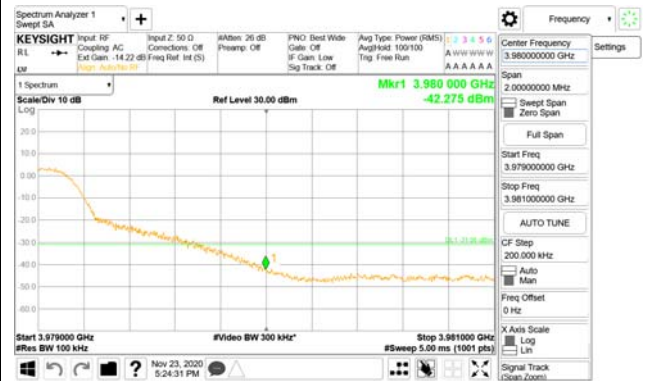

CTK Co., Ltd.
(Ho-dong), 113, Yejik-ro, Cheoin-gu,
Yongin-si, Gyeonggi-do, Korea
Tel: +82-31-339-9970
Fax: +82-31-624-9501

Report No.:
CTK-2020-04662
Page (2180) / (2355)
Pages

ANT27

QPSK