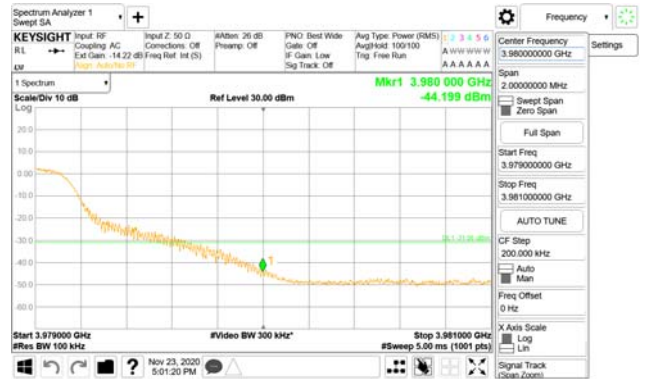

CTK Co., Ltd.
(Ho-dong), 113, Yejik-ro, Cheoin-gu,
Yongin-si, Gyeonggi-do, Korea
Tel: +82-31-339-9970
Fax: +82-31-624-9501

Report No.:
CTK-2020-04662
Page (2207) / (2355)
Pages

ANT54

QPSK