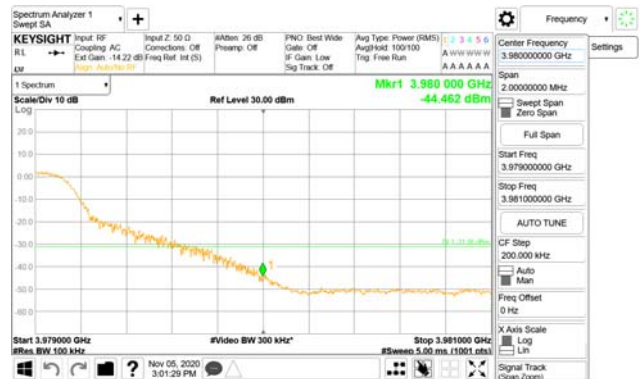

CTK Co., Ltd.
(Ho-dong), 113, Yejik-ro, Cheoin-gu,
Yongin-si, Gyeonggi-do, Korea
Tel: +82-31-339-9970
Fax: +82-31-624-9501

Report No.:
CTK-2020-04662
Page (2181) / (2355)
Pages

ANT28

QPSK

16QAM