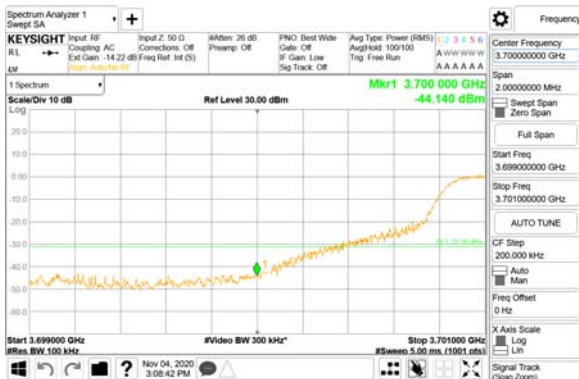

CTK Co., Ltd.
(Ho-dong), 113, Yejik-ro, Cheoin-gu,
Yongin-si, Gyeonggi-do, Korea
Tel: +82-31-339-9970
Fax: +82-31-624-9501

Report No.:
CTK-2020-04662
Page (2180) / (2355)
Pages

ANT27

QPSK

16QAM