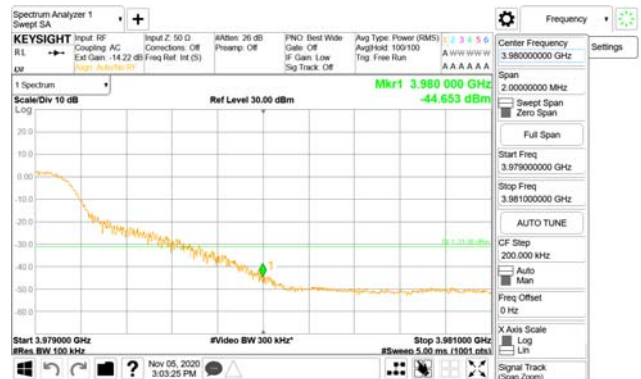

ANT28

QPSK

16QAM

CTK Co., Ltd.
(Ho-dong), 113, Yejik-ro, Cheoin-gu,
Yongin-si, Gyeonggi-do, Korea
Tel: +82-31-339-9970
Fax: +82-31-624-9501

Report No.:
CTK-2020-04662
Page (2182) / (2355)
Pages

ANT29

QPSK

16QAM