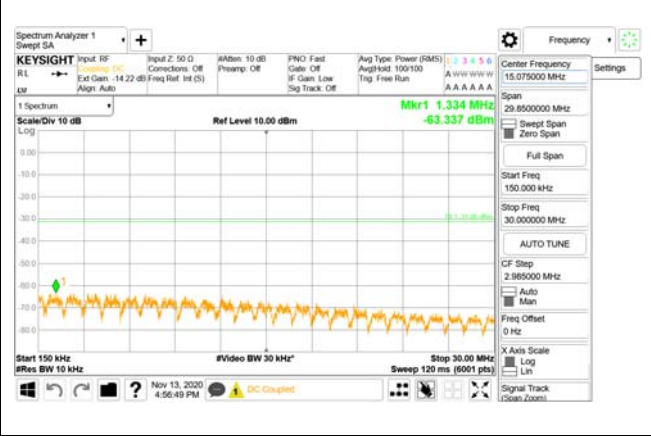

Report No.:
CTK-2020-04662
Page (2103) / (2355)
Pages

4000 MHz - 26.5 GHz

ANT40

9 kHz - 150 kHz

150 kHz - 30 MHz

30 MHz - 1000 MHz

1000 MHz - 3690 MHz

3690 MHz - 3699 MHz