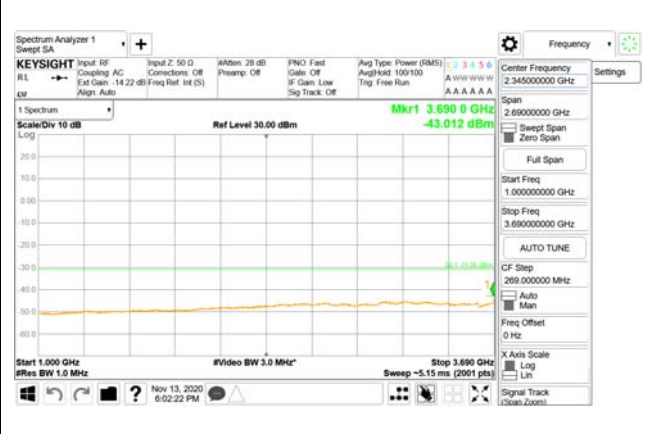

Report No.:
CTK-2020-04662
Page (2131) / (2355)
Pages

4000 MHz - 26.5 GHz

ANT54

9 kHz - 150 kHz

150 kHz - 30 MHz

30 MHz - 1000 MHz

1000 MHz - 3690 MHz

3690 MHz - 3699 MHz