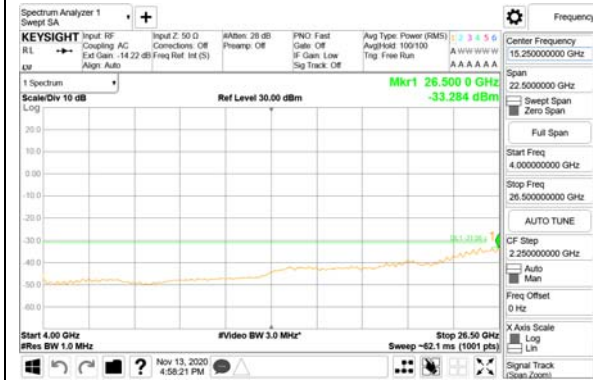

3981 MHz - 4000 MHz

CTK Co., Ltd.
(Ho-dong), 113, Yejik-ro, Cheoin-gu,
Yongin-si, Gyeonggi-do, Korea
Tel: +82-31-339-9970
Fax: +82-31-624-9501

Report No.:
CTK-2020-04662
Page (2105) / (2355)
Pages

4000 MHz - 26.5 GHz