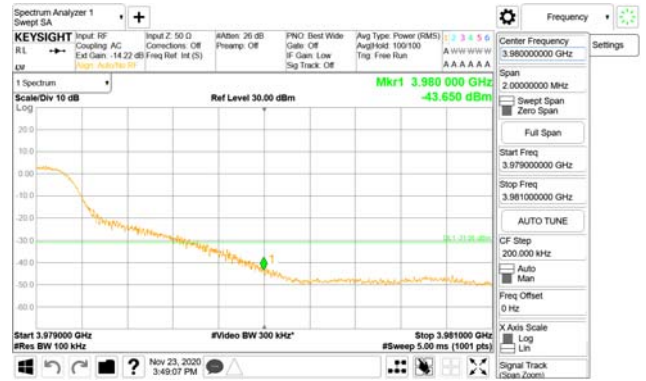

CTK Co., Ltd.
(Ho-dong), 113, Yejik-ro, Cheoin-gu,
Yongin-si, Gyeonggi-do, Korea
Tel: +82-31-339-9970
Fax: +82-31-624-9501

Report No.:
CTK-2020-04662
Page (2156) / (2355)
Pages

ANT3

QPSK