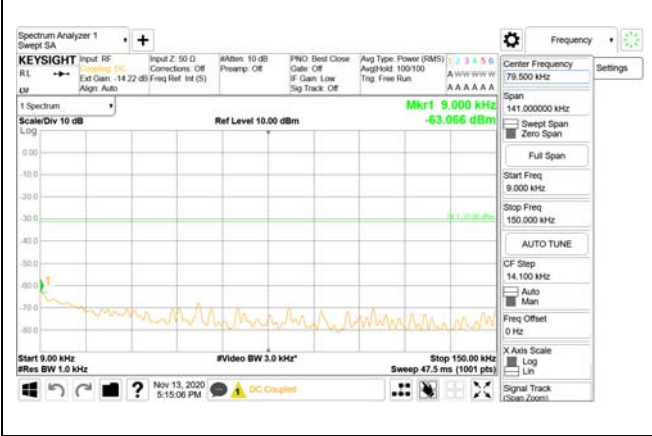

Report No.:
CTK-2020-04662
Page (2111) / (2355)
Pages

4000 MHz - 26.5 GHz

ANT44

9 kHz - 150 kHz

150 kHz - 30 MHz

30 MHz - 1000 MHz

1000 MHz - 3690 MHz

3690 MHz - 3699 MHz