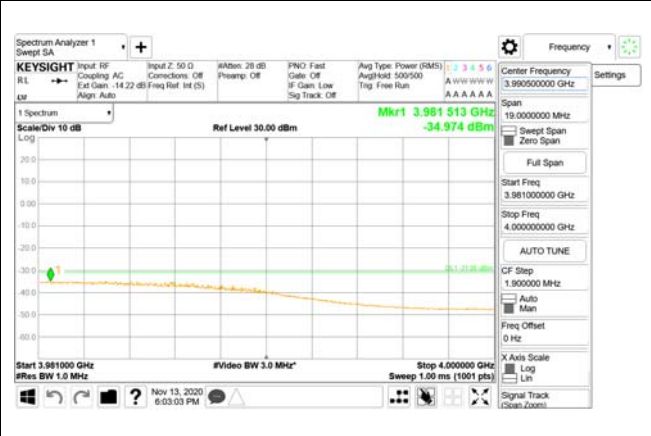

3981 MHz - 4000 MHz