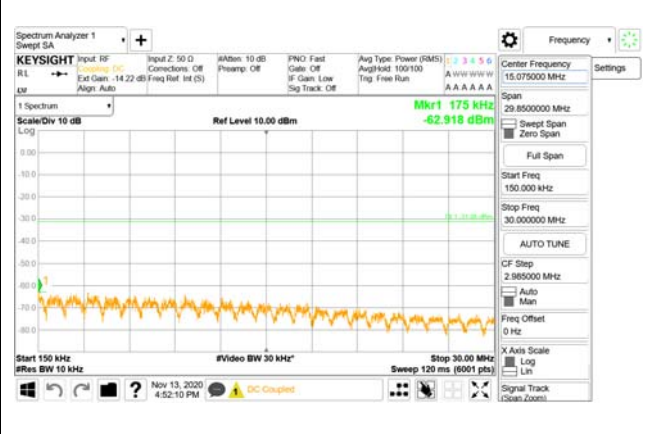

150 kHz - 30 MHz