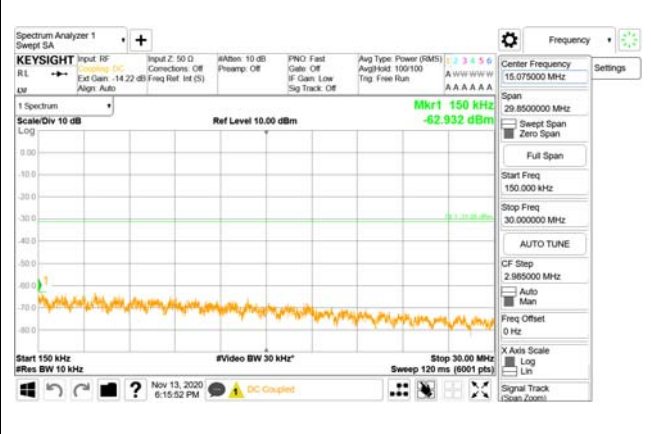

150 kHz - 30 MHz