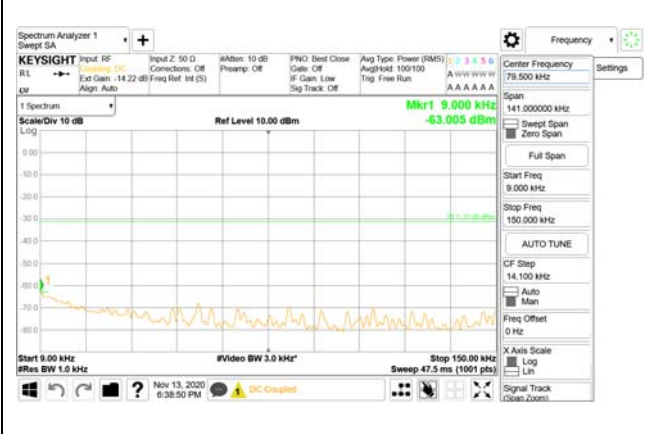

Report No.:
CTK-2020-04662
Page (2147) / (2355)
Pages

4000 MHz - 26.5 GHz

ANT62

9 kHz - 150 kHz

150 kHz - 30 MHz

30 MHz - 1000 MHz

1000 MHz - 3690 MHz

3690 MHz - 3699 MHz