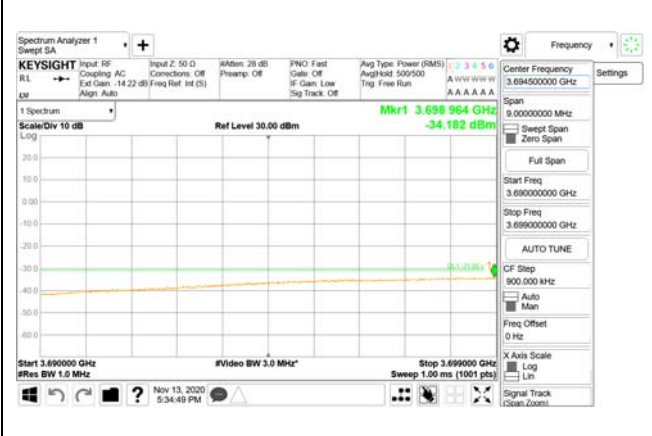

Report No.:
CTK-2020-04662
Page (2119) / (2355)
Pages

4000 MHz - 26.5 GHz

ANT48

9 kHz - 150 kHz

150 kHz - 30 MHz

30 MHz - 1000 MHz

1000 MHz - 3690 MHz

3690 MHz - 3699 MHz