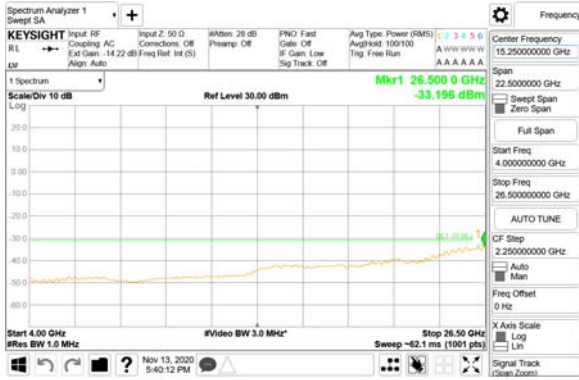

CTK Co., Ltd.
(Ho-dong), 113, Yejik-ro, Cheoin-gu,
Yongin-si, Gyeonggi-do, Korea
Tel: +82-31-339-9970
Fax: +82-31-624-9501

Report No.:
CTK-2020-04662
Page (2123) / (2355)
Pages

4000 MHz - 26.5 GHz