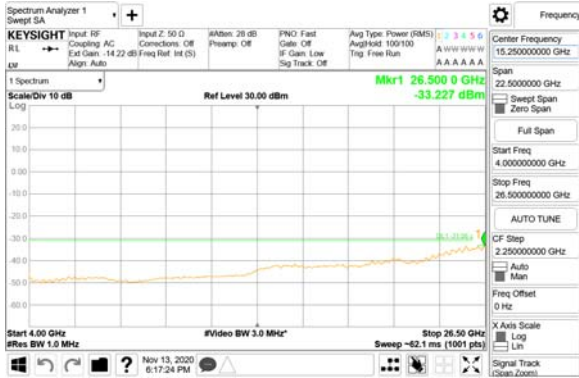

CTK Co., Ltd.
(Ho-dong), 113, Yejik-ro, Cheoin-gu,
Yongin-si, Gyeonggi-do, Korea
Tel: +82-31-339-9970
Fax: +82-31-624-9501

Report No.:
CTK-2020-04662
Page (2139) / (2355)
Pages

4000 MHz - 26.5 GHz