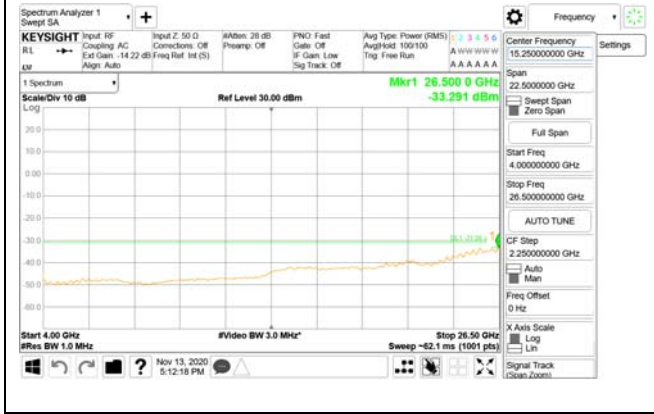

CTK Co., Ltd.
(Ho-dong), 113, Yejik-ro, Cheoin-gu,
Yongin-si, Gyeonggi-do, Korea
Tel: +82-31-339-9970
Fax: +82-31-624-9501

Report No.:
CTK-2020-04662
Page (2111) / (2355)
Pages

4000 MHz - 26.5 GHz