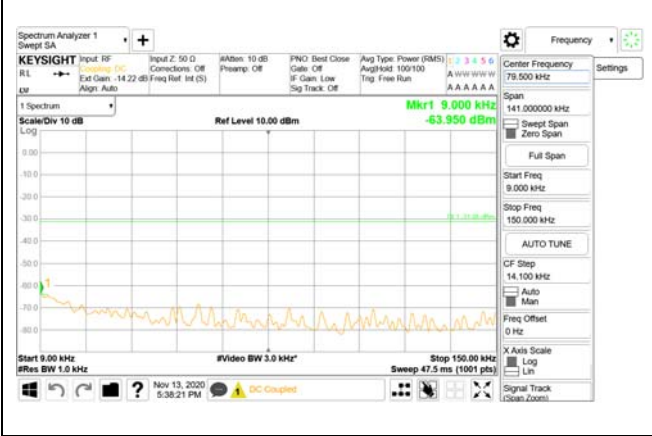

ANT49

9 kHz - 150 kHz