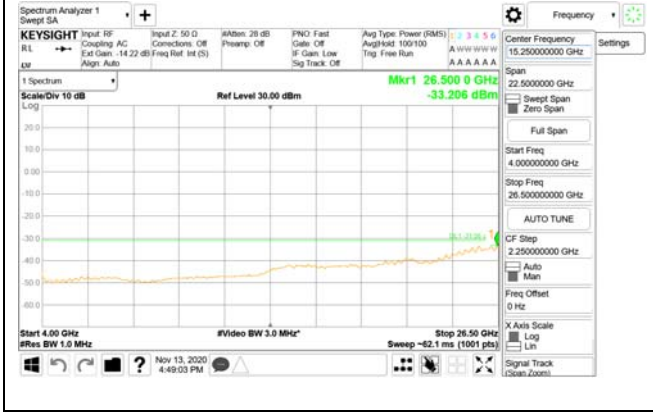

CTK Co., Ltd.
(Ho-dong), 113, Yejik-ro, Cheoin-gu,
Yongin-si, Gyeonggi-do, Korea
Tel: +82-31-339-9970
Fax: +82-31-624-9501

Report No.:
CTK-2020-04662
Page (2101) / (2355)
Pages

4000 MHz - 26.5 GHz

ANT39

9 kHz - 150 kHz