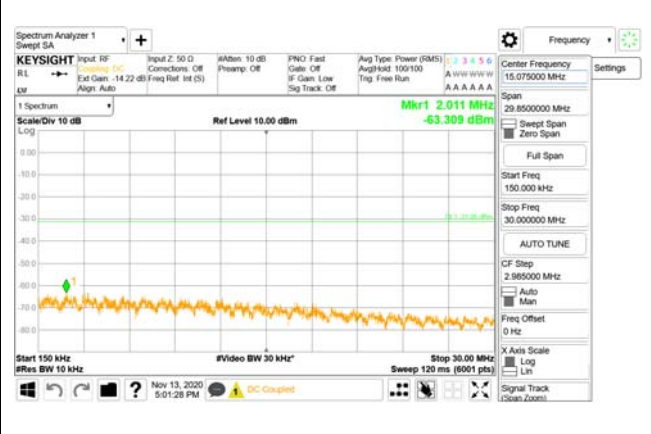

150 kHz - 30 MHz