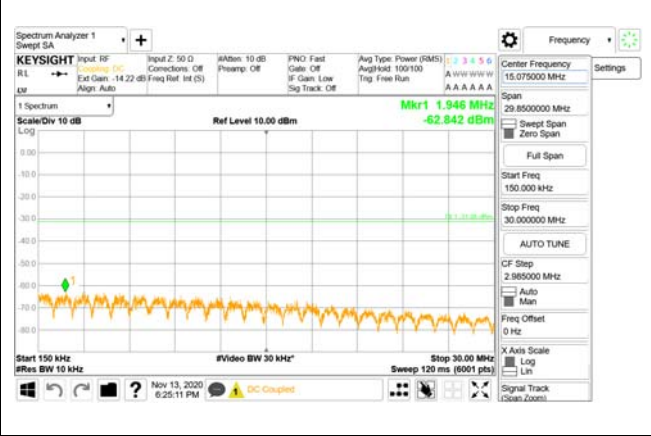

150 kHz - 30 MHz