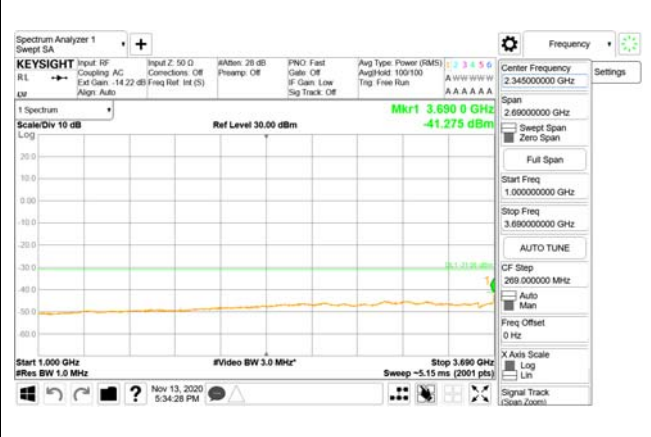

Report No.:
CTK-2020-04662
Page (2119) / (2355)
Pages

4000 MHz - 26.5 GHz

ANT48

9 kHz - 150 kHz

150 kHz - 30 MHz

30 MHz - 1000 MHz

1000 MHz - 3690 MHz

3690 MHz - 3699 MHz