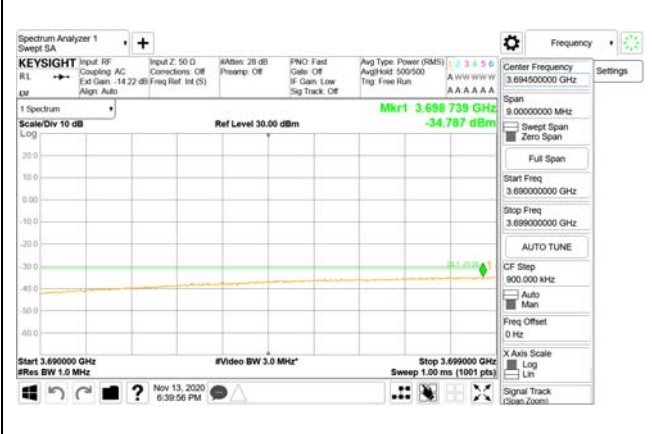

Report No.:
CTK-2020-04662
Page (2147) / (2355)
Pages

4000 MHz - 26.5 GHz

ANT62

9 kHz - 150 kHz

150 kHz - 30 MHz

30 MHz - 1000 MHz

1000 MHz - 3690 MHz

3690 MHz - 3699 MHz