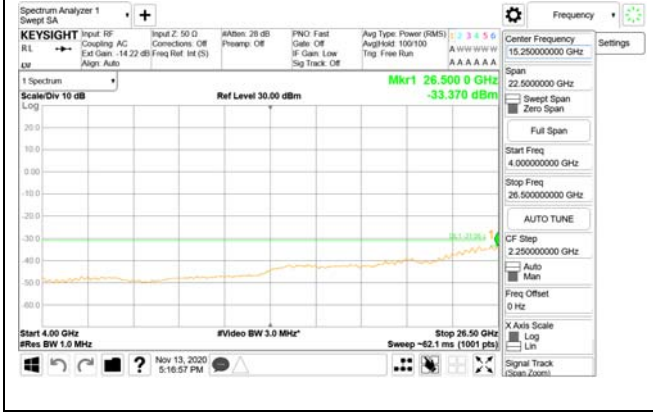

3981 MHz - 4000 MHz

CTK Co., Ltd.
(Ho-dong), 113, Yejik-ro, Cheoin-gu,
Yongin-si, Gyeonggi-do, Korea
Tel: +82-31-339-9970
Fax: +82-31-624-9501

Report No.:
CTK-2020-04662
Page (2113) / (2355)
Pages

4000 MHz - 26.5 GHz