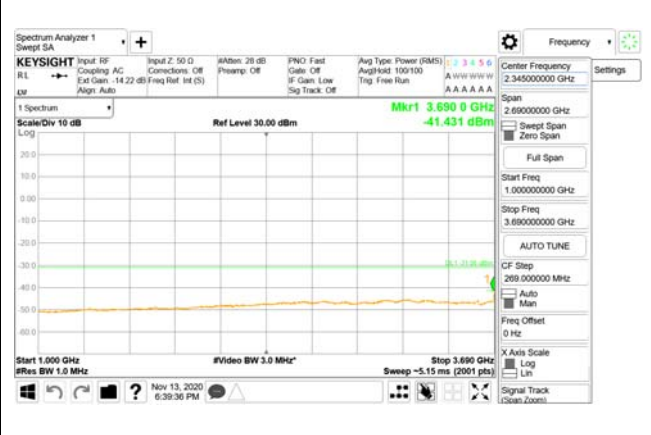

Report No.:
CTK-2020-04662
Page (2147) / (2355)
Pages

4000 MHz - 26.5 GHz

ANT62

9 kHz - 150 kHz

150 kHz - 30 MHz

30 MHz - 1000 MHz

1000 MHz - 3690 MHz

3690 MHz - 3699 MHz