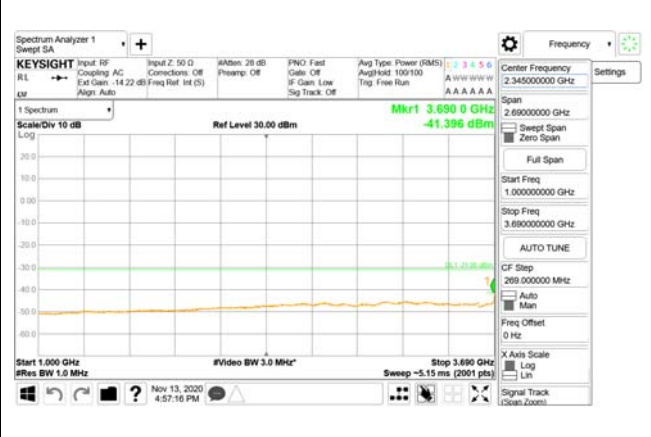

Report No.:
CTK-2020-04662
Page (2103) / (2355)
Pages

4000 MHz - 26.5 GHz

ANT40

9 kHz - 150 kHz

150 kHz - 30 MHz

30 MHz - 1000 MHz

1000 MHz - 3690 MHz

3690 MHz - 3699 MHz