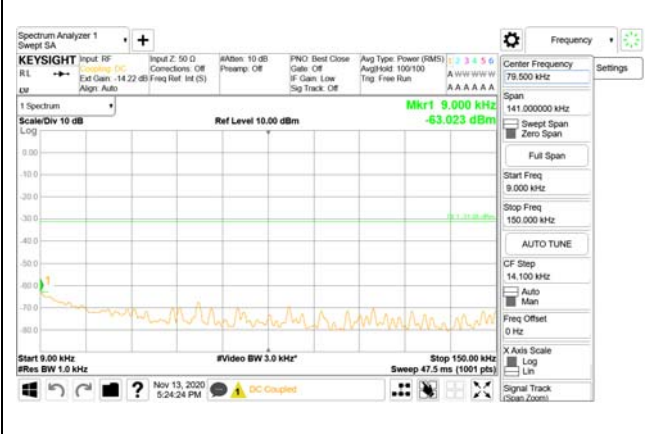

Report No.:
CTK-2020-04662
Page (2115) / (2355)
Pages

4000 MHz - 26.5 GHz

ANT46

9 kHz - 150 kHz

150 kHz - 30 MHz

30 MHz - 1000 MHz

1000 MHz - 3690 MHz

3690 MHz - 3699 MHz