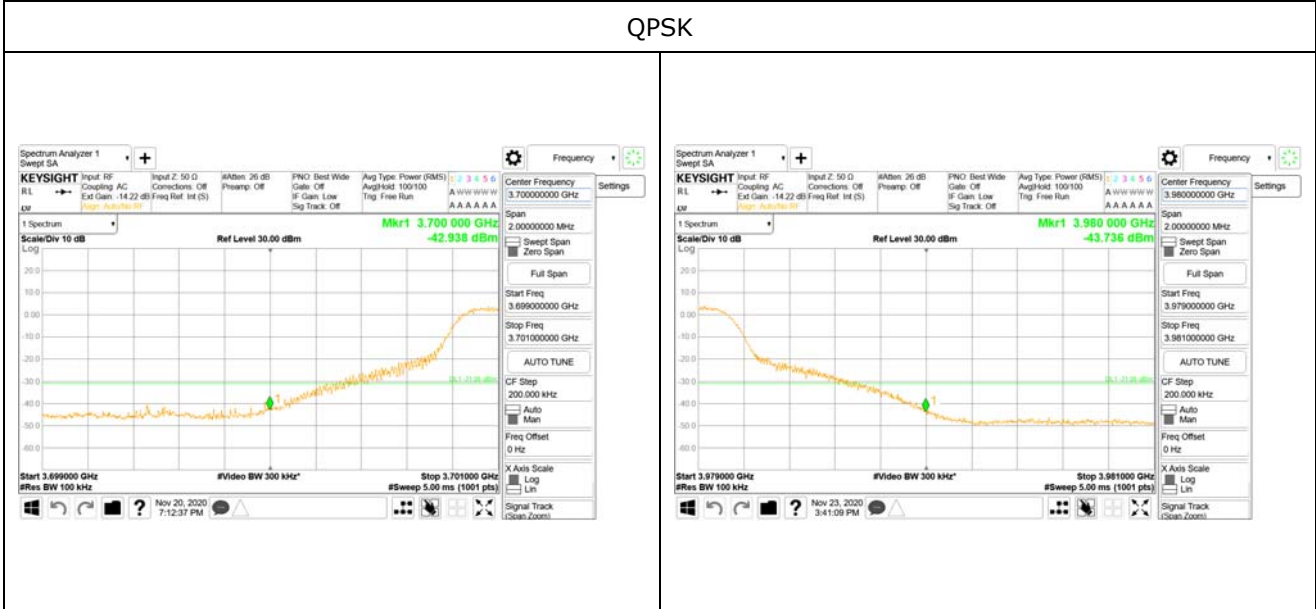

Test Plot at Band Edge

BW 100MHz, Single carrier
ANT1

QPSK

16QAM

CTK Co., Ltd.
(Ho-dong), 113, Yejik-ro, Cheoin-gu,
Yongin-si, Gyeonggi-do, Korea
Tel: +82-31-339-9970
Fax: +82-31-624-9501

Report No.:
CTK-2020-04662
Page (2155) / (2355)
Pages