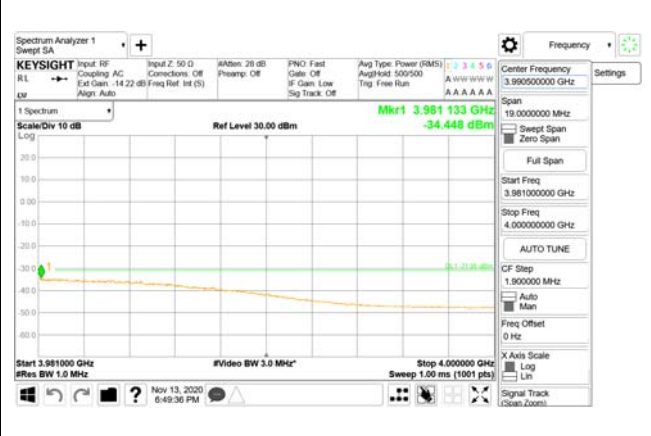

3981 MHz - 4000 MHz