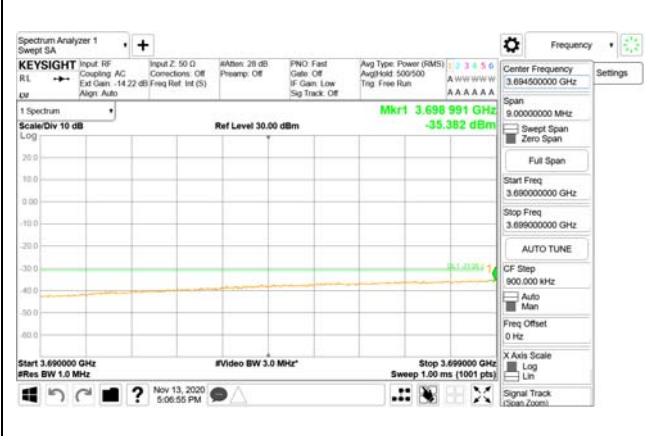

Report No.:
CTK-2020-04662
Page (2107) / (2355)
Pages

4000 MHz - 26.5 GHz

ANT42

9 kHz - 150 kHz

150 kHz - 30 MHz

30 MHz - 1000 MHz

1000 MHz - 3690 MHz

3690 MHz - 3699 MHz