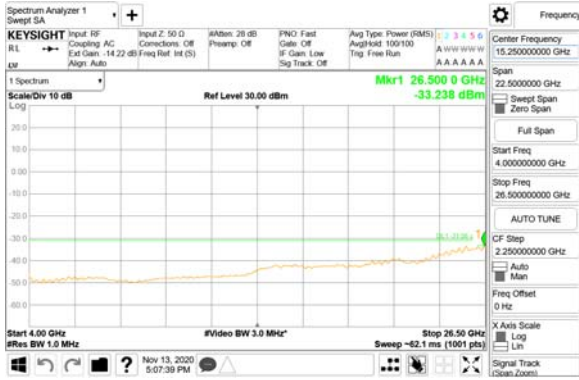

3981 MHz - 4000 MHz

CTK Co., Ltd.
(Ho-dong), 113, Yejik-ro, Cheoin-gu,
Yongin-si, Gyeonggi-do, Korea
Tel: +82-31-339-9970
Fax: +82-31-624-9501

Report No.:
CTK-2020-04662
Page (2109) / (2355)
Pages

4000 MHz - 26.5 GHz