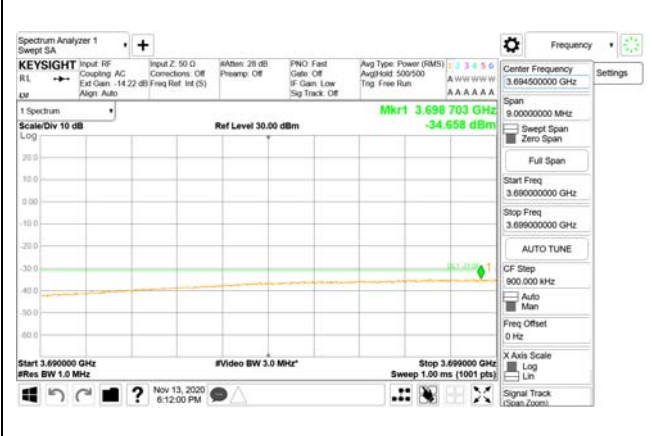

Report No.:
CTK-2020-04662
Page (2135) / (2355)
Pages

4000 MHz - 26.5 GHz

ANT56

9 kHz - 150 kHz

150 kHz - 30 MHz

30 MHz - 1000 MHz

1000 MHz - 3690 MHz

3690 MHz - 3699 MHz