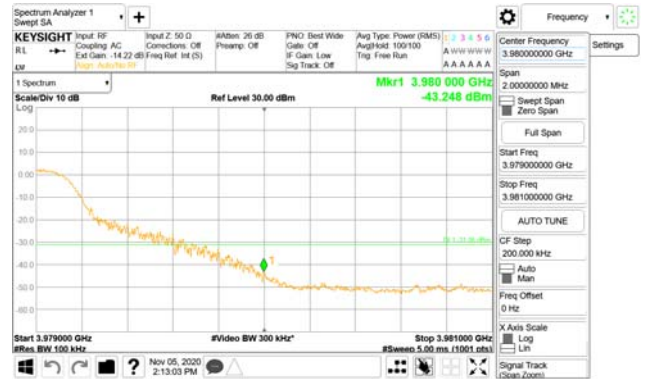

CTK Co., Ltd.
(Ho-dong), 113, Yejik-ro, Cheoin-gu,
Yongin-si, Gyeonggi-do, Korea
Tel: +82-31-339-9970
Fax: +82-31-624-9501

Report No.:
CTK-2020-04662
Page (2156) / (2355)
Pages

ANT3

QPSK

16QAM