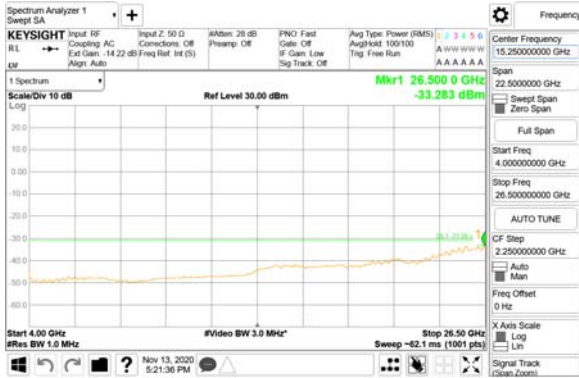

CTK Co., Ltd.
(Ho-dong), 113, Yejik-ro, Cheoin-gu,
Yongin-si, Gyeonggi-do, Korea
Tel: +82-31-339-9970
Fax: +82-31-624-9501

Report No.:
CTK-2020-04662
Page (2115) / (2355)
Pages

4000 MHz - 26.5 GHz