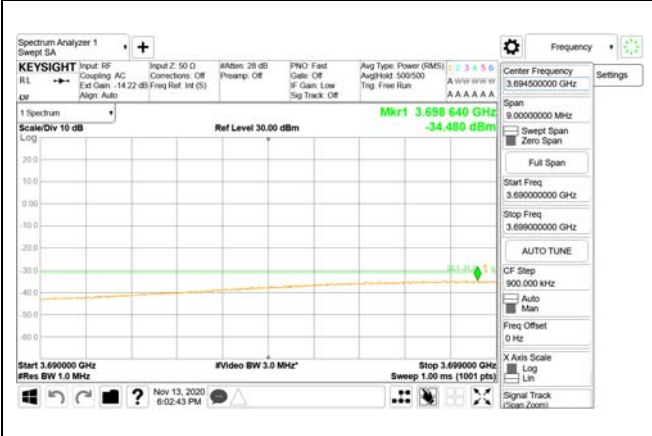

Report No.:
CTK-2020-04662
Page (2131) / (2355)
Pages

4000 MHz - 26.5 GHz

ANT54

9 kHz - 150 kHz

150 kHz - 30 MHz

30 MHz - 1000 MHz

1000 MHz - 3690 MHz

3690 MHz - 3699 MHz