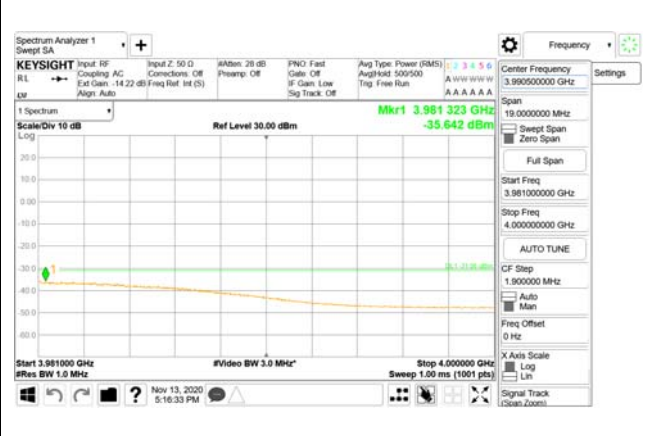

3981 MHz - 4000 MHz