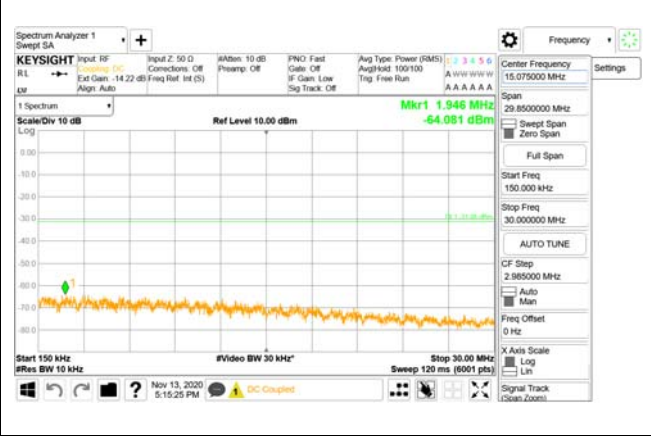

Report No.:
CTK-2020-04662
Page (2111) / (2355)
Pages

4000 MHz - 26.5 GHz

ANT44

9 kHz - 150 kHz

150 kHz - 30 MHz

30 MHz - 1000 MHz

1000 MHz - 3690 MHz

3690 MHz - 3699 MHz