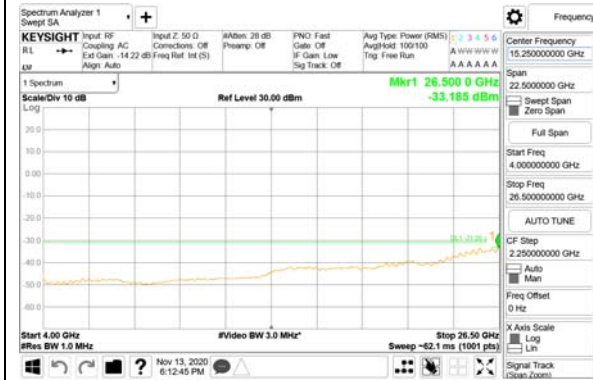

3981 MHz - 4000 MHz

CTK Co., Ltd.
(Ho-dong), 113, Yejik-ro, Cheoin-gu,
Yongin-si, Gyeonggi-do, Korea
Tel: +82-31-339-9970
Fax: +82-31-624-9501

Report No.:
CTK-2020-04662
Page (2137) / (2355)
Pages

4000 MHz - 26.5 GHz