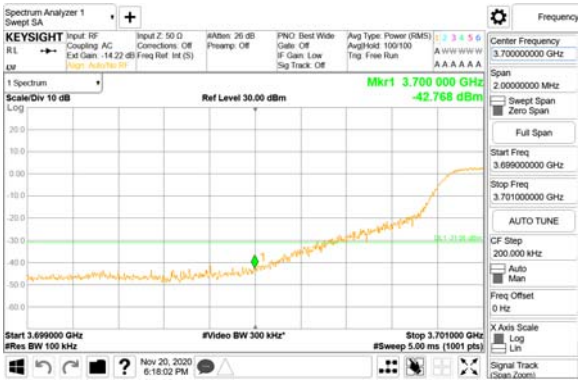

CTK Co., Ltd.
(Ho-dong), 113, Yejik-ro, Cheoin-gu,
Yongin-si, Gyeonggi-do, Korea
Tel: +82-31-339-9970
Fax: +82-31-624-9501

Report No.:
CTK-2020-04662
Page (2156) / (2355)
Pages

ANT3

QPSK