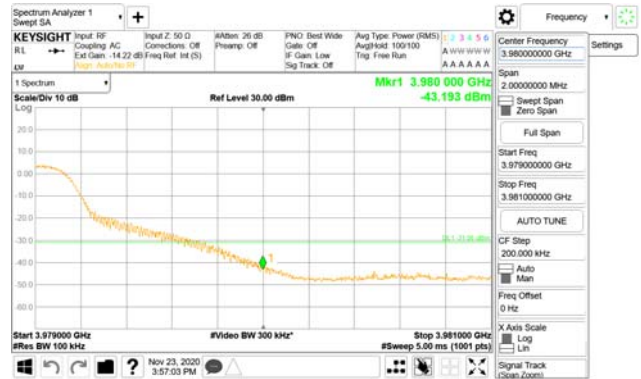

CTK Co., Ltd.
(Ho-dong), 113, Yejik-ro, Cheoin-gu,
Yongin-si, Gyeonggi-do, Korea
Tel: +82-31-339-9970
Fax: +82-31-624-9501

Report No.:
CTK-2020-04662
Page (2158) / (2355)
Pages

ANT5

QPSK