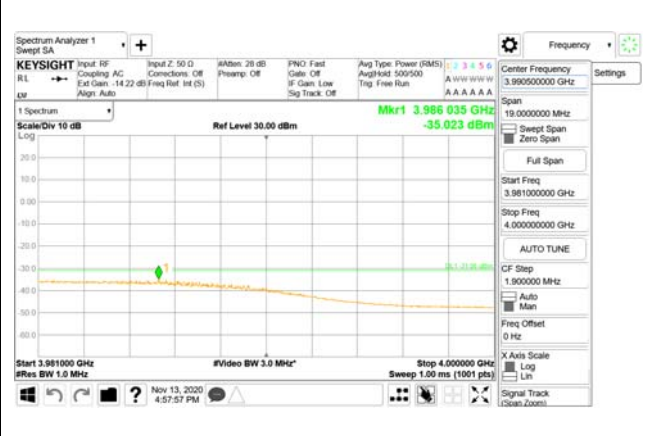

3981 MHz - 4000 MHz