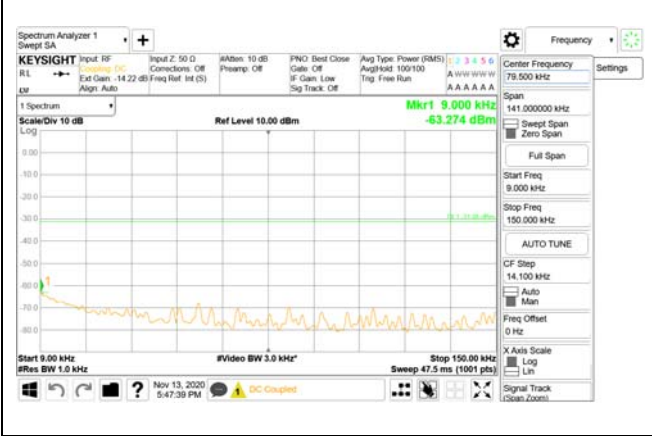

ANT51

9 kHz - 150 kHz