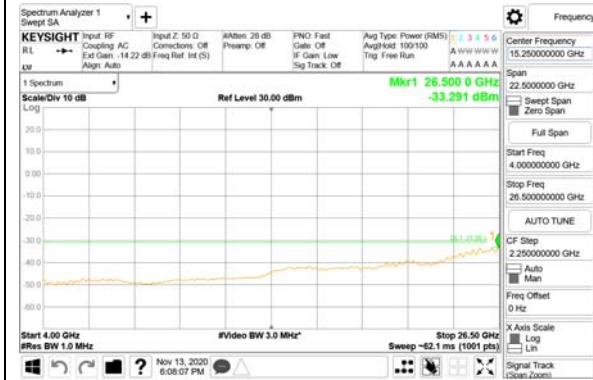

CTK Co., Ltd.
(Ho-dong), 113, Yejik-ro, Cheoin-gu,
Yongin-si, Gyeonggi-do, Korea
Tel: +82-31-339-9970
Fax: +82-31-624-9501

Report No.:
CTK-2020-04662
Page (2135) / (2355)
Pages

4000 MHz - 26.5 GHz