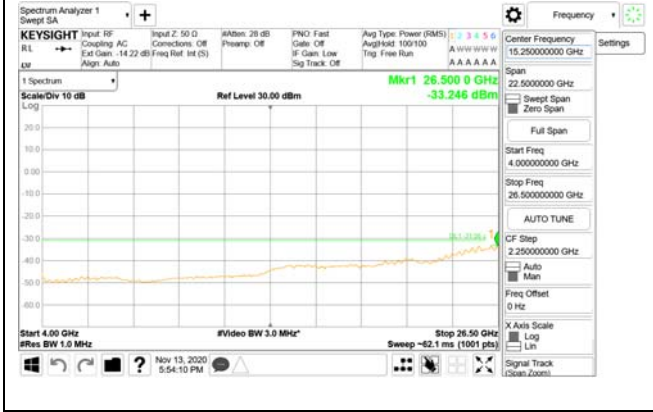

3981 MHz - 4000 MHz

CTK Co., Ltd.
(Ho-dong), 113, Yejik-ro, Cheoin-gu,
Yongin-si, Gyeonggi-do, Korea
Tel: +82-31-339-9970
Fax: +82-31-624-9501

Report No.:
CTK-2020-04662
Page (2129) / (2355)
Pages

4000 MHz - 26.5 GHz