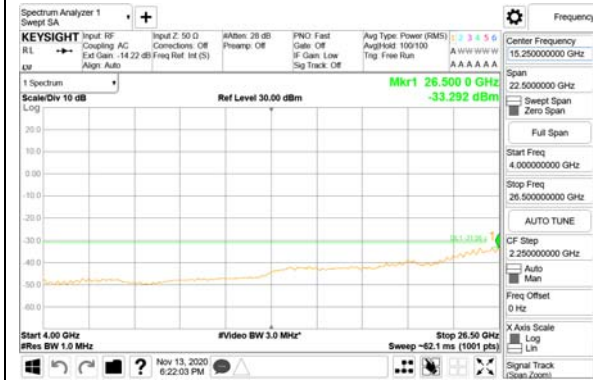

3981 MHz - 4000 MHz

CTK Co., Ltd.
(Ho-dong), 113, Yejik-ro, Cheoin-gu,
Yongin-si, Gyeonggi-do, Korea
Tel: +82-31-339-9970
Fax: +82-31-624-9501

Report No.:
CTK-2020-04662
Page (2141) / (2355)
Pages

4000 MHz - 26.5 GHz