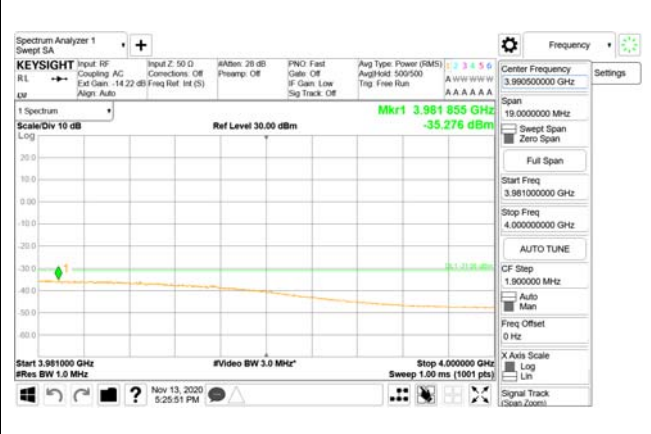

3981 MHz - 4000 MHz