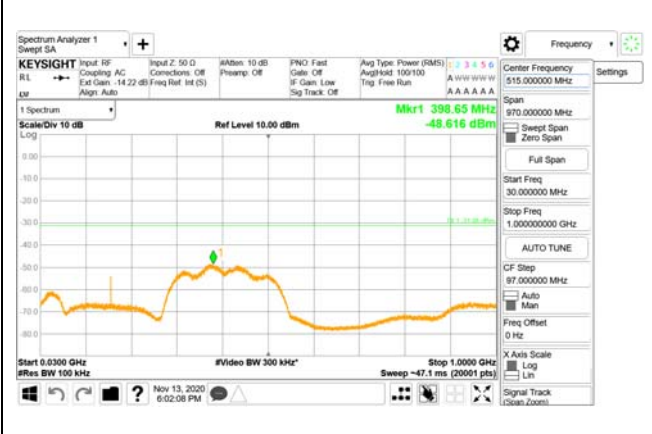

Report No.:
CTK-2020-04662
Page (2131) / (2355)
Pages

4000 MHz - 26.5 GHz

ANT54

9 kHz - 150 kHz

150 kHz - 30 MHz

30 MHz - 1000 MHz

1000 MHz - 3690 MHz

3690 MHz - 3699 MHz