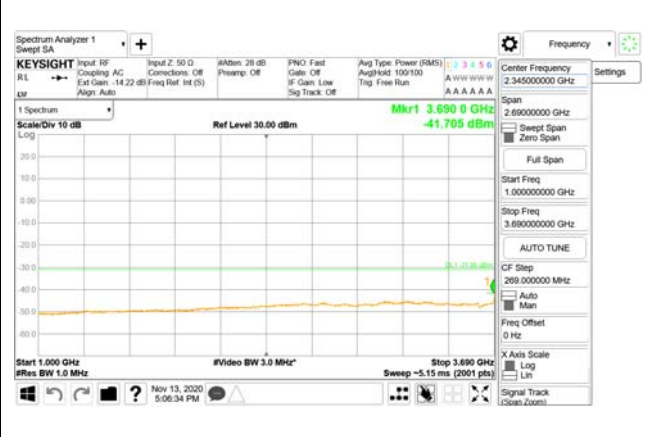

Report No.:
CTK-2020-04662
Page (2107) / (2355)
Pages

4000 MHz - 26.5 GHz

ANT42

9 kHz - 150 kHz

150 kHz - 30 MHz

30 MHz - 1000 MHz

1000 MHz - 3690 MHz

3690 MHz - 3699 MHz