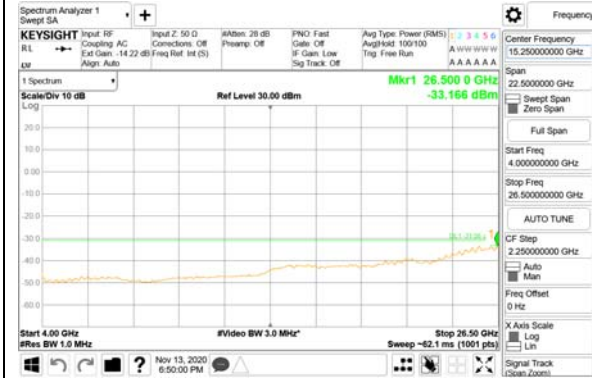

3981 MHz - 4000 MHz

CTK Co., Ltd.
(Ho-dong), 113, Yejik-ro, Cheoin-gu,
Yongin-si, Gyeonggi-do, Korea
Tel: +82-31-339-9970
Fax: +82-31-624-9501

Report No.:
CTK-2020-04662
Page (2153) / (2355)
Pages

4000 MHz - 26.5 GHz