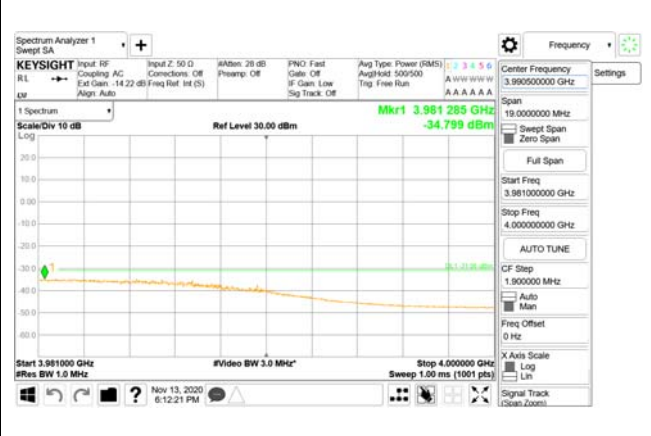

3981 MHz - 4000 MHz