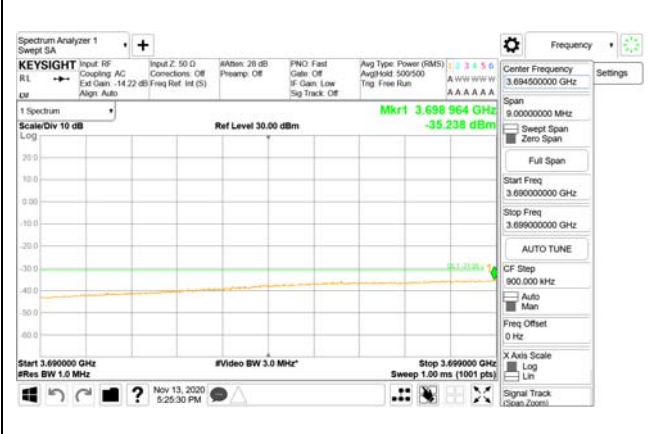

Report No.:
CTK-2020-04662
Page (2115) / (2355)
Pages

4000 MHz - 26.5 GHz

ANT46

9 kHz - 150 kHz

150 kHz - 30 MHz

30 MHz - 1000 MHz

1000 MHz - 3690 MHz

3690 MHz - 3699 MHz