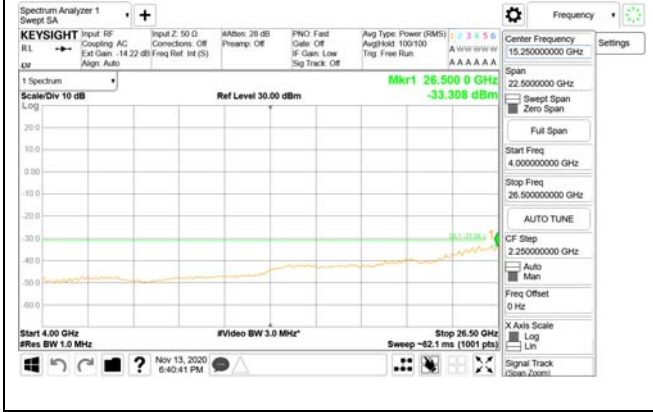

3981 MHz - 4000 MHz

CTK Co., Ltd.
(Ho-dong), 113, Yejik-ro, Cheoin-gu,
Yongin-si, Gyeonggi-do, Korea
Tel: +82-31-339-9970
Fax: +82-31-624-9501

Report No.:
CTK-2020-04662
Page (2149) / (2355)
Pages

4000 MHz - 26.5 GHz