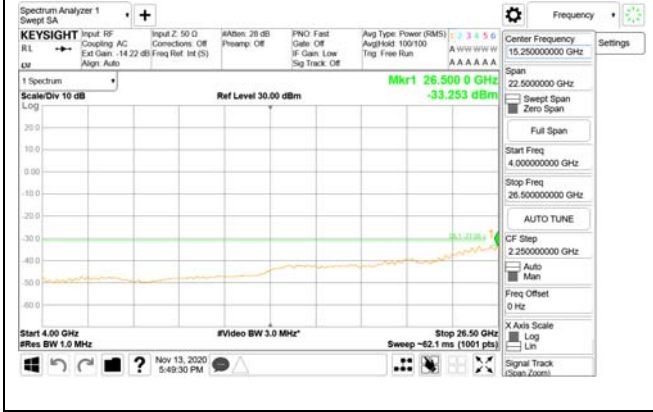

CTK Co., Ltd.
(Ho-dong), 113, Yejik-ro, Cheoin-gu,
Yongin-si, Gyeonggi-do, Korea
Tel: +82-31-339-9970
Fax: +82-31-624-9501

Report No.:
CTK-2020-04662
Page (2127) / (2355)
Pages

4000 MHz - 26.5 GHz