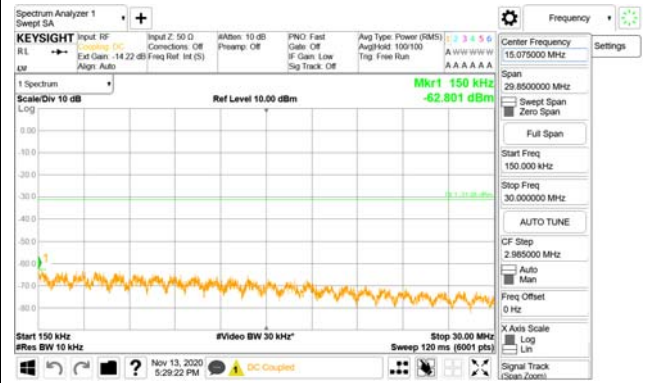

150 kHz - 30 MHz