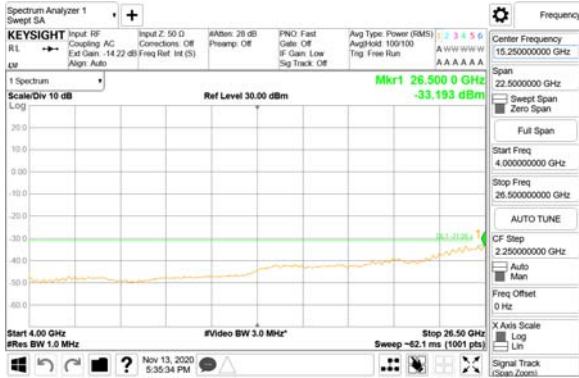

3981 MHz - 4000 MHz

CTK Co., Ltd.
(Ho-dong), 113, Yejik-ro, Cheoin-gu,
Yongin-si, Gyeonggi-do, Korea
Tel: +82-31-339-9970
Fax: +82-31-624-9501

Report No.:
CTK-2020-04662
Page (2121) / (2355)
Pages

4000 MHz - 26.5 GHz