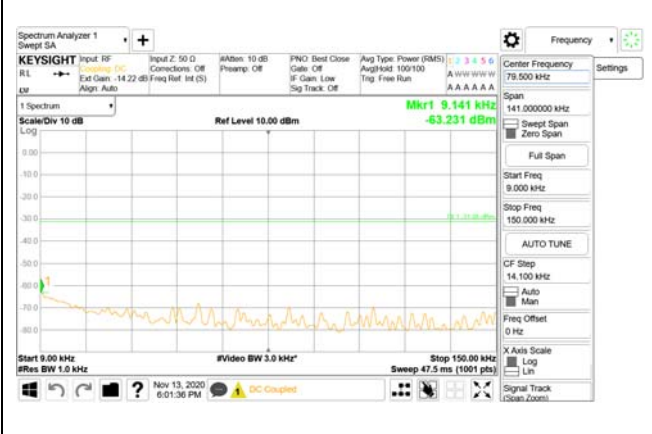

Report No.:
CTK-2020-04662
Page (2131) / (2355)
Pages

4000 MHz - 26.5 GHz

ANT54

9 kHz - 150 kHz

150 kHz - 30 MHz

30 MHz - 1000 MHz

1000 MHz - 3690 MHz

3690 MHz - 3699 MHz