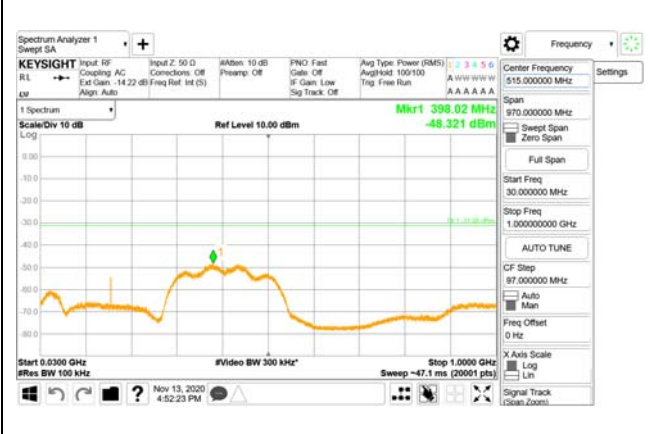

30 MHz - 1000 MHz