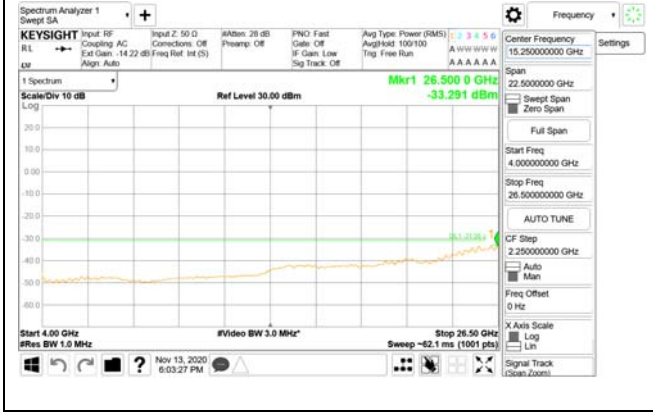

3981 MHz - 4000 MHz

CTK Co., Ltd.
(Ho-dong), 113, Yejik-ro, Cheoin-gu,
Yongin-si, Gyeonggi-do, Korea
Tel: +82-31-339-9970
Fax: +82-31-624-9501

Report No.:
CTK-2020-04662
Page (2133) / (2355)
Pages

4000 MHz - 26.5 GHz