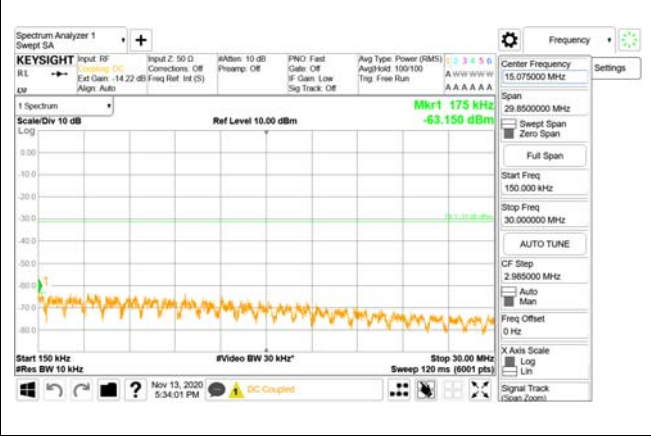

Report No.:
CTK-2020-04662
Page (2119) / (2355)
Pages

4000 MHz - 26.5 GHz

ANT48

9 kHz - 150 kHz

150 kHz - 30 MHz

30 MHz - 1000 MHz

1000 MHz - 3690 MHz

3690 MHz - 3699 MHz