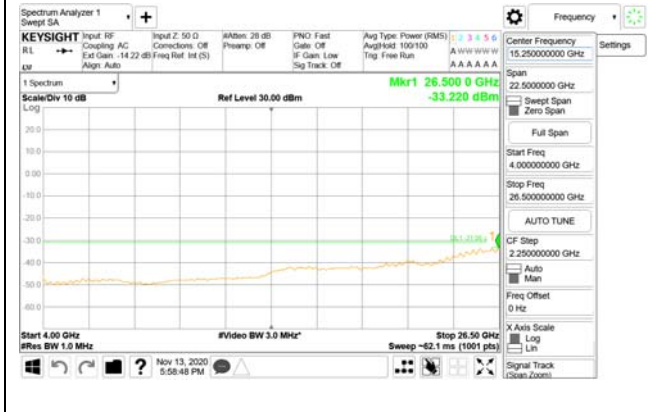

CTK Co., Ltd.
(Ho-dong), 113, Yejik-ro, Cheoin-gu,
Yongin-si, Gyeonggi-do, Korea
Tel: +82-31-339-9970
Fax: +82-31-624-9501

Report No.:
CTK-2020-04662
Page (2131) / (2355)
Pages

4000 MHz - 26.5 GHz