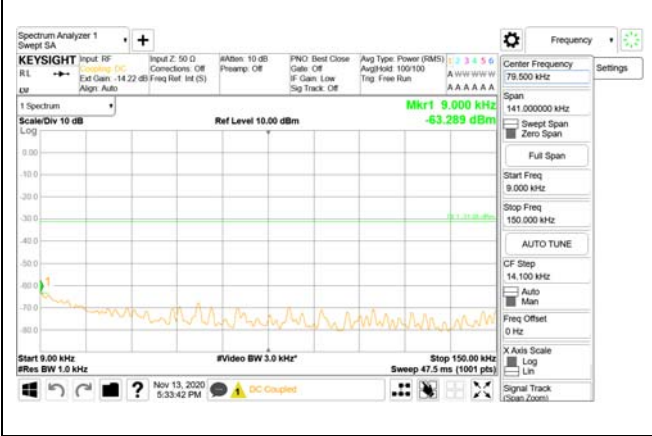

Report No.:
CTK-2020-04662
Page (2119) / (2355)
Pages

4000 MHz - 26.5 GHz

ANT48

9 kHz - 150 kHz

150 kHz - 30 MHz

30 MHz - 1000 MHz

1000 MHz - 3690 MHz

3690 MHz - 3699 MHz