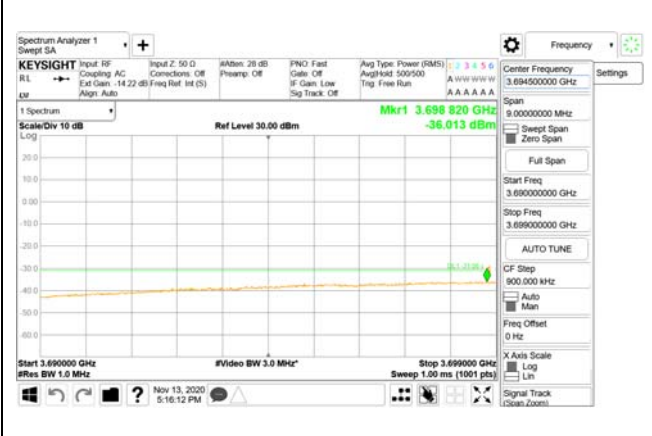

Report No.:
CTK-2020-04662
Page (2111) / (2355)
Pages

4000 MHz - 26.5 GHz

ANT44

9 kHz - 150 kHz

150 kHz - 30 MHz

30 MHz - 1000 MHz

1000 MHz - 3690 MHz

3690 MHz - 3699 MHz