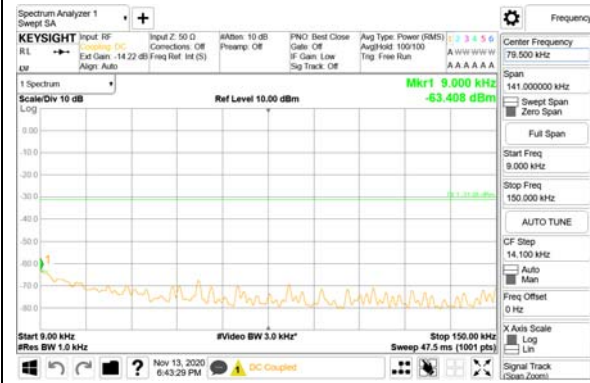

ANT63

9 kHz - 150 kHz