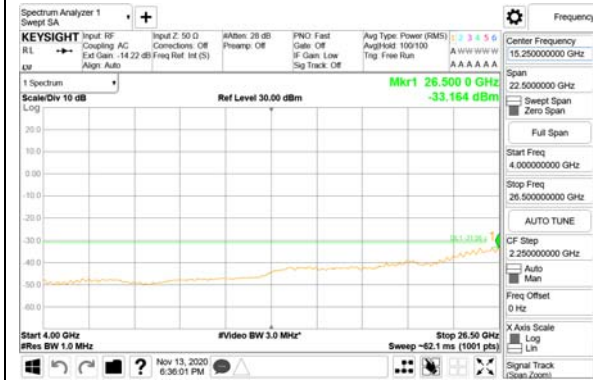

CTK Co., Ltd.
(Ho-dong), 113, Yejik-ro, Cheoin-gu,
Yongin-si, Gyeonggi-do, Korea
Tel: +82-31-339-9970
Fax: +82-31-624-9501

Report No.:
CTK-2020-04662
Page (2147) / (2355)
Pages

4000 MHz - 26.5 GHz