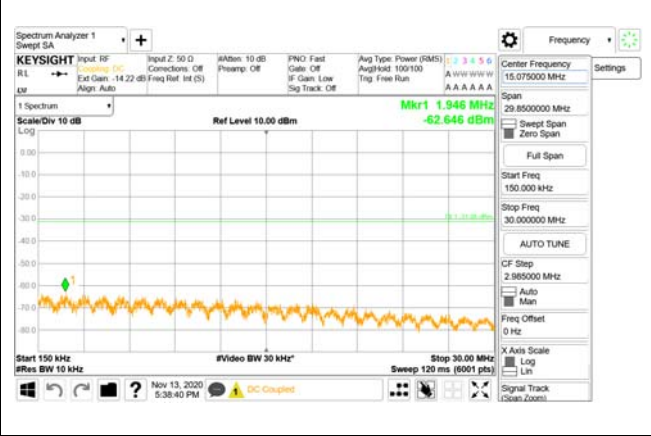

150 kHz - 30 MHz