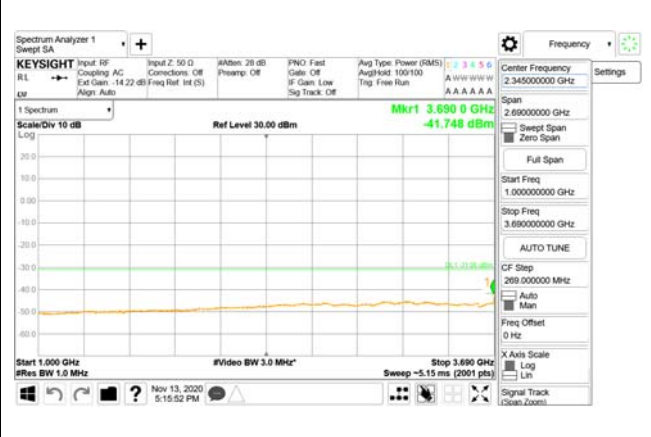

Report No.:
CTK-2020-04662
Page (2111) / (2355)
Pages

4000 MHz - 26.5 GHz

ANT44

9 kHz - 150 kHz

150 kHz - 30 MHz

30 MHz - 1000 MHz

1000 MHz - 3690 MHz

3690 MHz - 3699 MHz