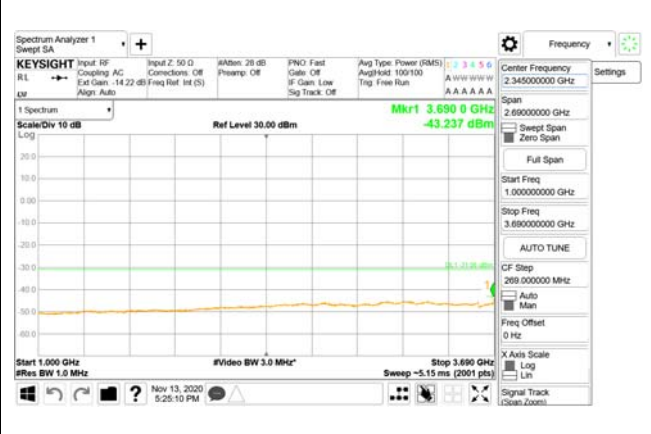

Report No.:
CTK-2020-04662
Page (2115) / (2355)
Pages

4000 MHz - 26.5 GHz

ANT46

9 kHz - 150 kHz

150 kHz - 30 MHz

30 MHz - 1000 MHz

1000 MHz - 3690 MHz

3690 MHz - 3699 MHz