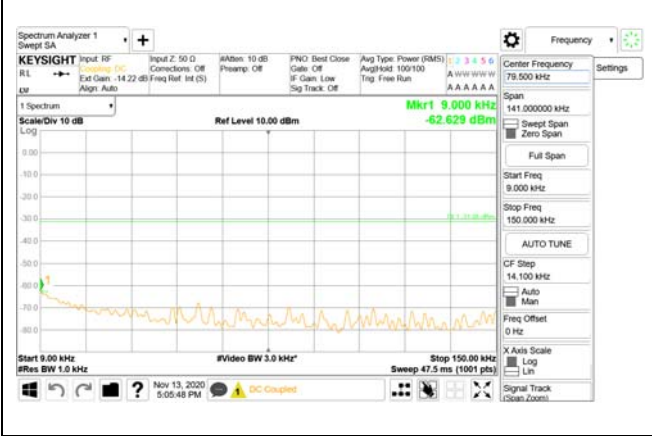

Report No.:
CTK-2020-04662
Page (2107) / (2355)
Pages

4000 MHz - 26.5 GHz

ANT42

9 kHz - 150 kHz

150 kHz - 30 MHz

30 MHz - 1000 MHz

1000 MHz - 3690 MHz

3690 MHz - 3699 MHz