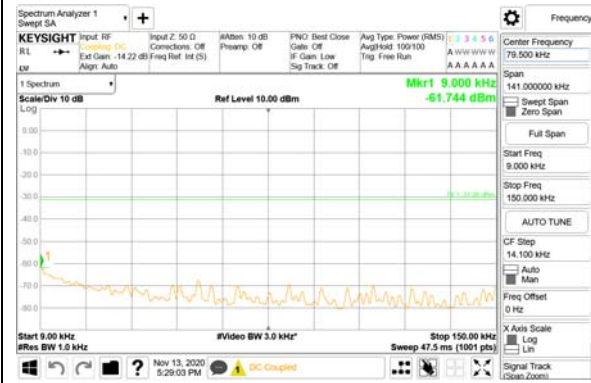

ANT47

9 kHz - 150 kHz