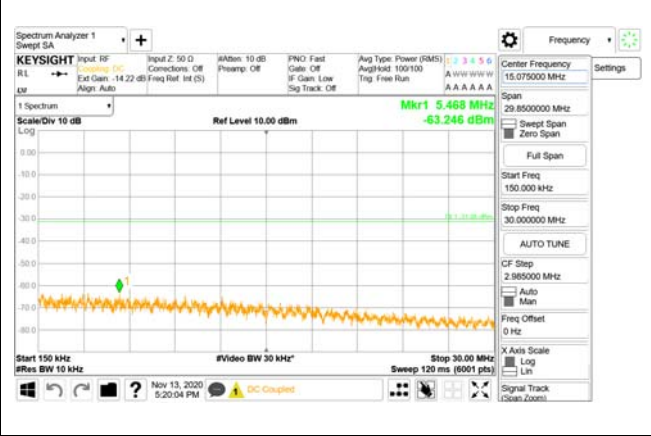

150 kHz - 30 MHz