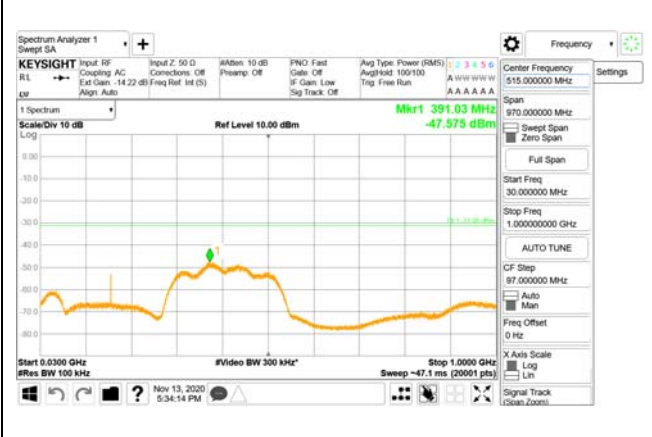

Report No.:
CTK-2020-04662
Page (2119) / (2355)
Pages

4000 MHz - 26.5 GHz

ANT48

9 kHz - 150 kHz

150 kHz - 30 MHz

30 MHz - 1000 MHz

1000 MHz - 3690 MHz

3690 MHz - 3699 MHz