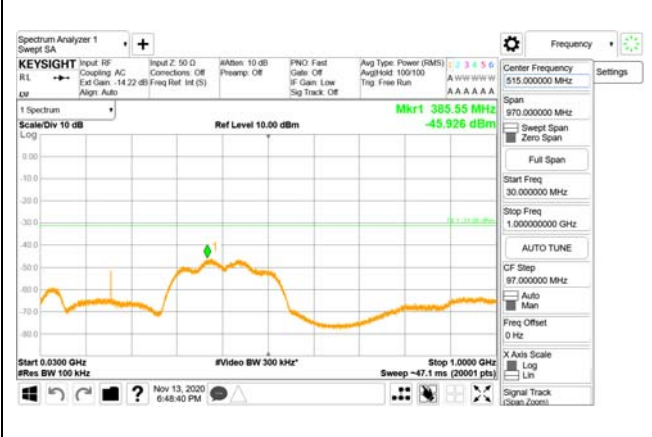

Report No.:
CTK-2020-04662
Page (2151) / (2355)
Pages

4000 MHz - 26.5 GHz

ANT64

9 kHz - 150 kHz

150 kHz - 30 MHz

30 MHz - 1000 MHz

1000 MHz - 3690 MHz

3690 MHz - 3699 MHz