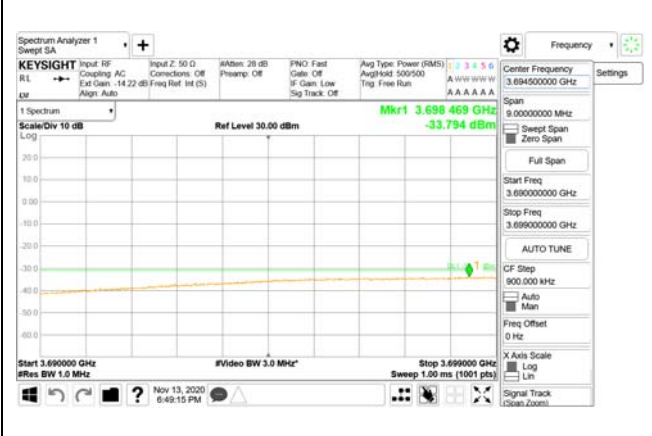

Report No.:
CTK-2020-04662
Page (2151) / (2355)
Pages

4000 MHz - 26.5 GHz

ANT64

9 kHz - 150 kHz

150 kHz - 30 MHz

30 MHz - 1000 MHz

1000 MHz - 3690 MHz

3690 MHz - 3699 MHz