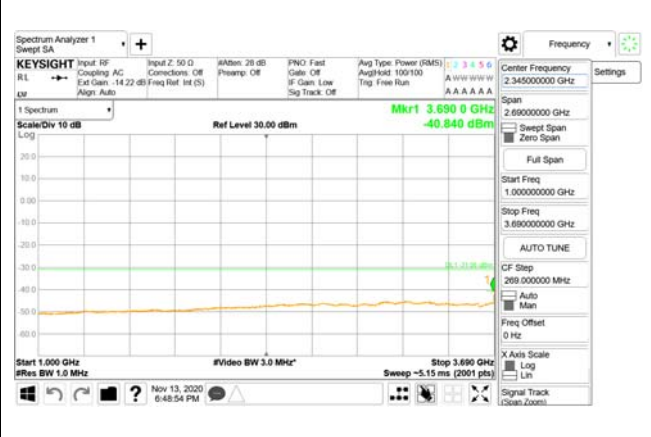

Report No.:
CTK-2020-04662
Page (2151) / (2355)
Pages

4000 MHz - 26.5 GHz

ANT64

9 kHz - 150 kHz

150 kHz - 30 MHz

30 MHz - 1000 MHz

1000 MHz - 3690 MHz

3690 MHz - 3699 MHz