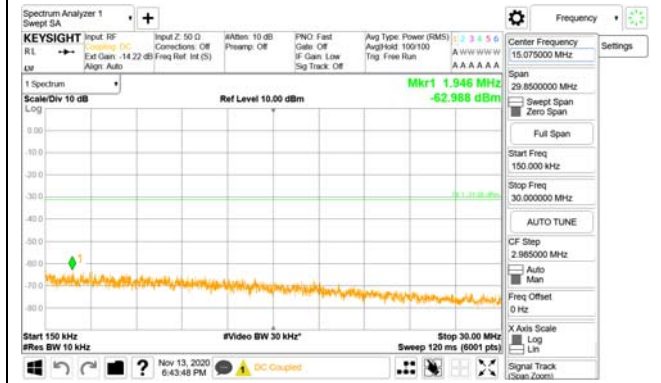

150 kHz - 30 MHz