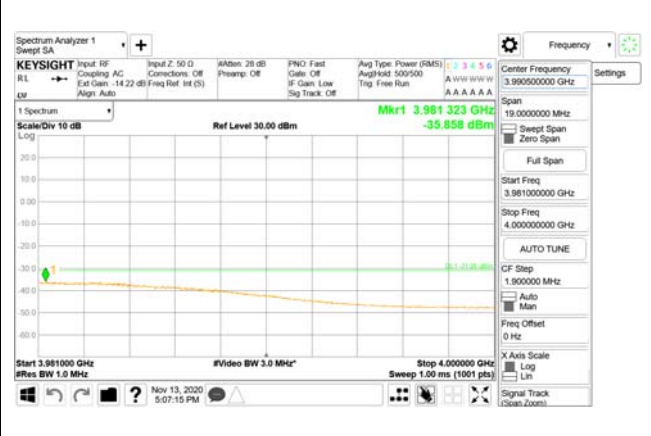

3981 MHz - 4000 MHz