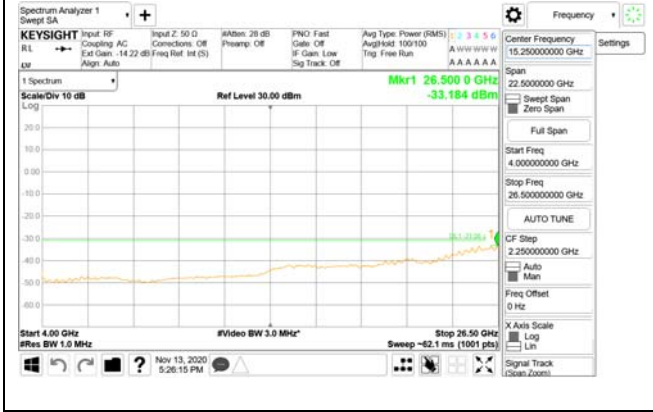

3981 MHz - 4000 MHz

CTK Co., Ltd.
(Ho-dong), 113, Yejik-ro, Cheoin-gu,
Yongin-si, Gyeonggi-do, Korea
Tel: +82-31-339-9970
Fax: +82-31-624-9501

Report No.:
CTK-2020-04662
Page (2117) / (2355)
Pages

4000 MHz - 26.5 GHz