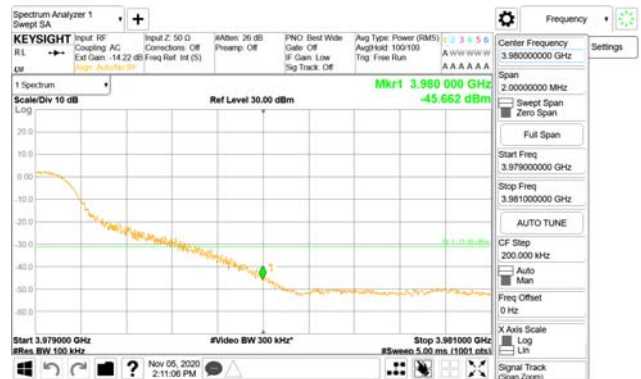

CTK Co., Ltd.
(Ho-dong), 113, Yejik-ro, Cheoin-gu,
Yongin-si, Gyeonggi-do, Korea
Tel: +82-31-339-9970
Fax: +82-31-624-9501

Report No.:
CTK-2020-04662
Page (2155) / (2355)
Pages

ANT2

QPSK

16QAM