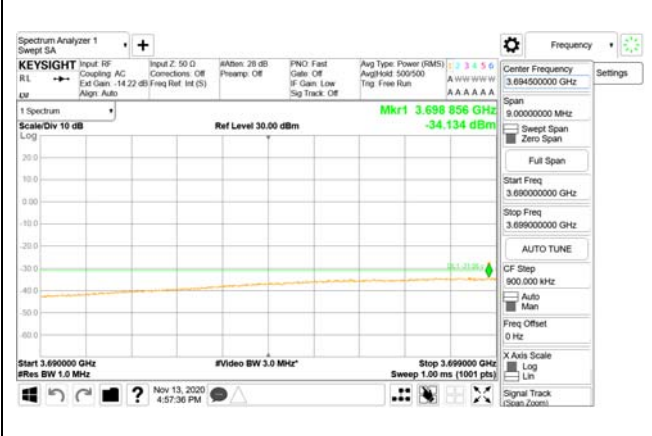

Report No.:
CTK-2020-04662
Page (2103) / (2355)
Pages

4000 MHz - 26.5 GHz

ANT40

9 kHz - 150 kHz

150 kHz - 30 MHz

30 MHz - 1000 MHz

1000 MHz - 3690 MHz

3690 MHz - 3699 MHz