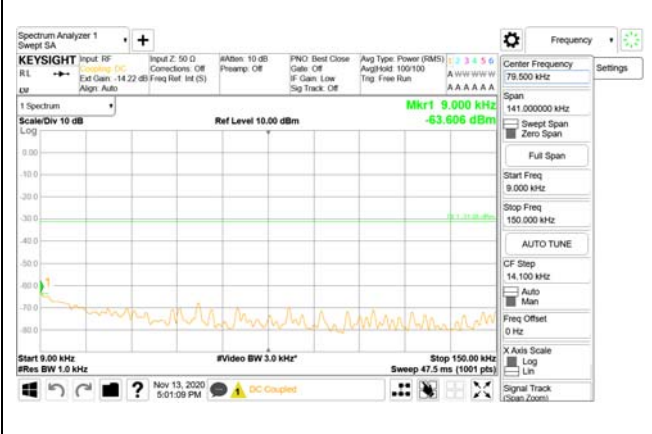

ANT41

9 kHz - 150 kHz