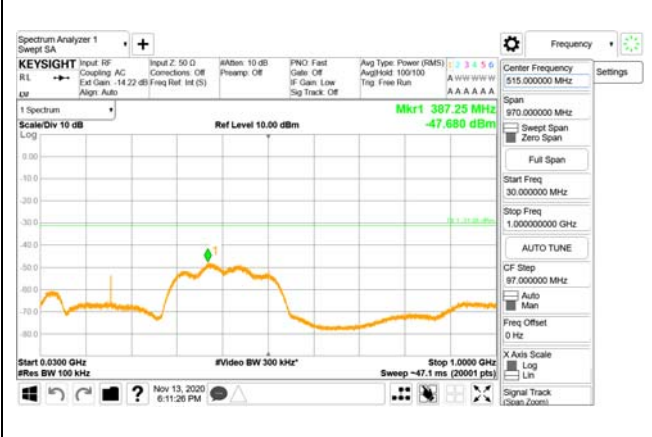

Report No.:
CTK-2020-04662
Page (2135) / (2355)
Pages

4000 MHz - 26.5 GHz

ANT56

9 kHz - 150 kHz

150 kHz - 30 MHz

30 MHz - 1000 MHz

1000 MHz - 3690 MHz

3690 MHz - 3699 MHz