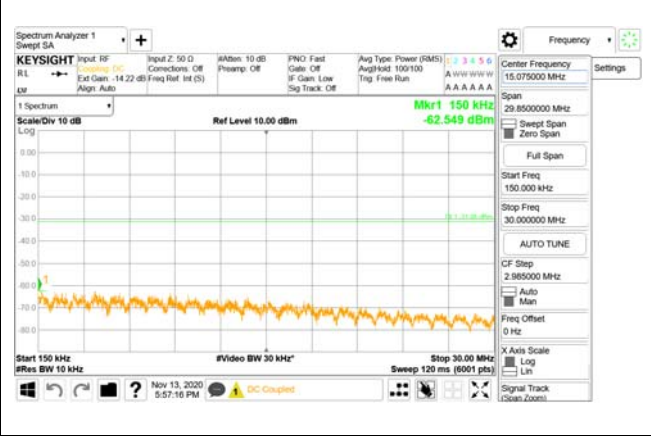

150 kHz - 30 MHz