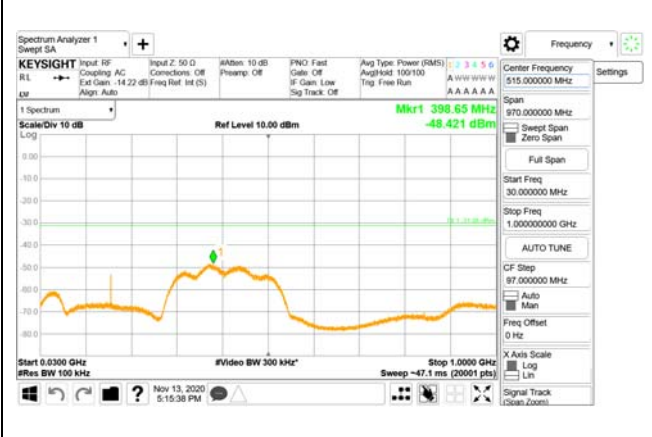

Report No.:
CTK-2020-04662
Page (2111) / (2355)
Pages

4000 MHz - 26.5 GHz

ANT44

9 kHz - 150 kHz

150 kHz - 30 MHz

30 MHz - 1000 MHz

1000 MHz - 3690 MHz

3690 MHz - 3699 MHz