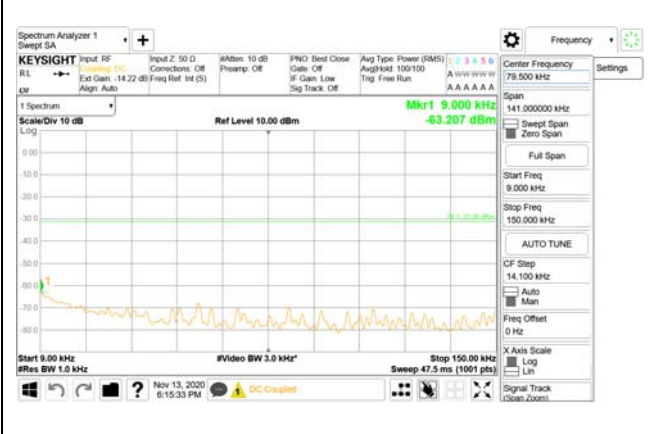

ANT57

9 kHz - 150 kHz