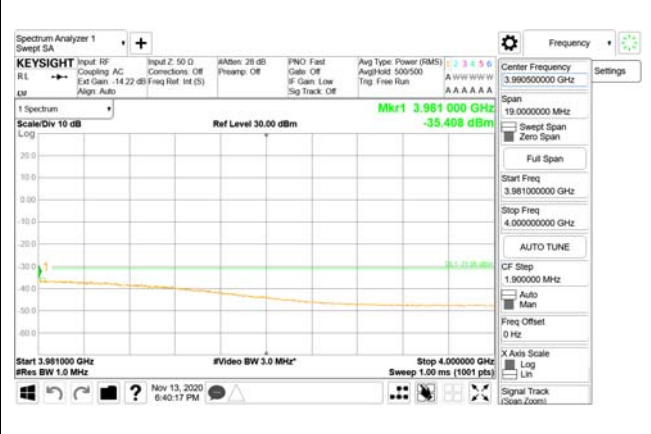

3981 MHz - 4000 MHz