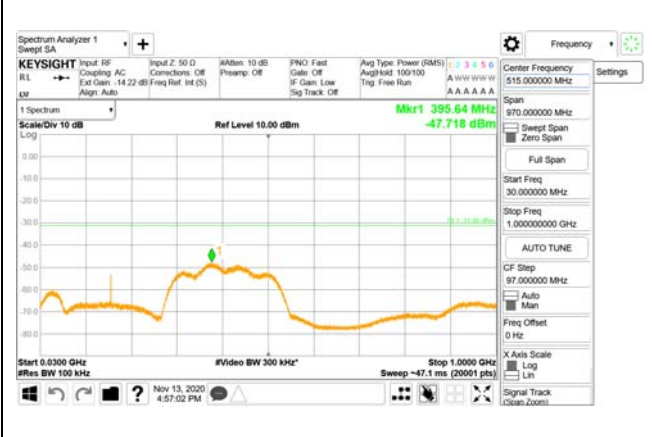

Report No.:
CTK-2020-04662
Page (2103) / (2355)
Pages

4000 MHz - 26.5 GHz

ANT40

9 kHz - 150 kHz

150 kHz - 30 MHz

30 MHz - 1000 MHz

1000 MHz - 3690 MHz

3690 MHz - 3699 MHz