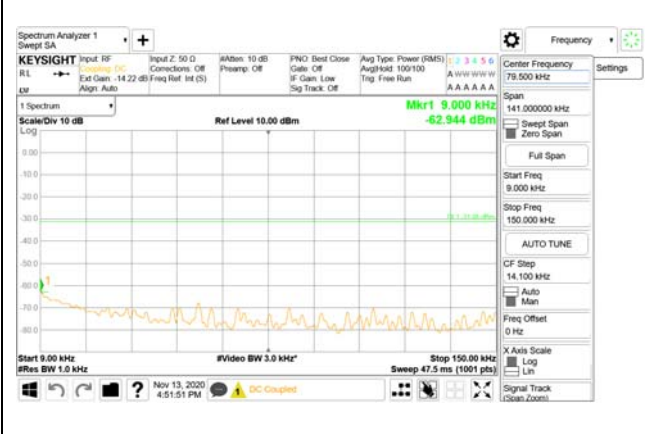

CTK Co., Ltd.
(Ho-dong), 113, Yejik-ro, Cheoin-gu,
Yongin-si, Gyeonggi-do, Korea
Tel: +82-31-339-9970
Fax: +82-31-624-9501

Report No.:
CTK-2020-04662
Page (2101) / (2355)
Pages

4000 MHz - 26.5 GHz

ANT39

9 kHz - 150 kHz