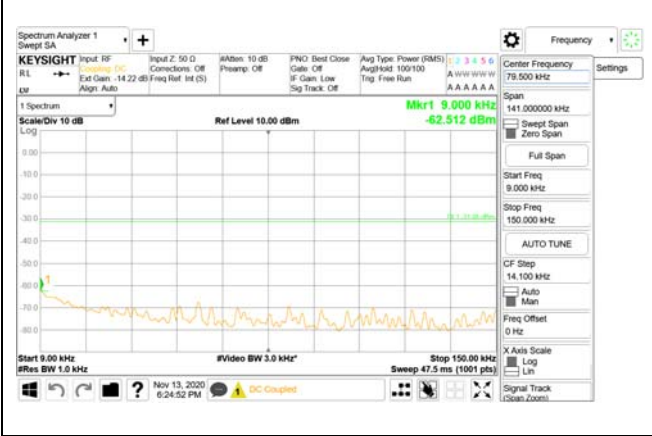

ANT59

9 kHz - 150 kHz