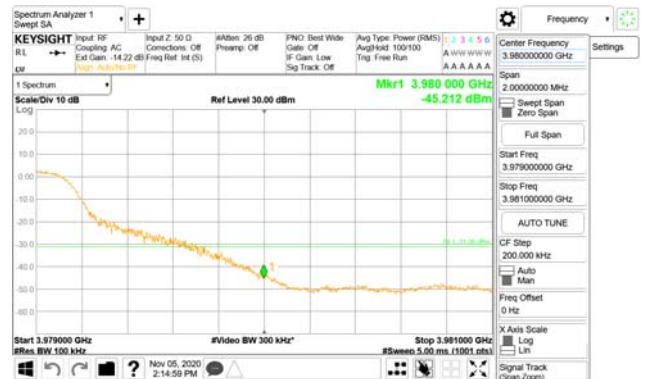

CTK Co., Ltd.
(Ho-dong), 113, Yejik-ro, Cheoin-gu,
Yongin-si, Gyeonggi-do, Korea
Tel: +82-31-339-9970
Fax: +82-31-624-9501

Report No.:
CTK-2020-04662
Page (2157) / (2355)
Pages

ANT4

QPSK

16QAM