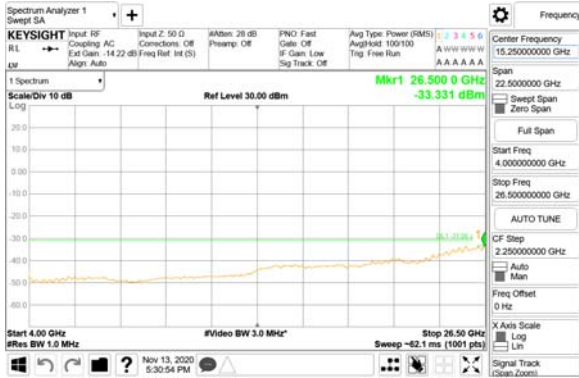

CTK Co., Ltd.
(Ho-dong), 113, Yejik-ro, Cheoin-gu,
Yongin-si, Gyeonggi-do, Korea
Tel: +82-31-339-9970
Fax: +82-31-624-9501

Report No.:
CTK-2020-04662
Page (2119) / (2355)
Pages

4000 MHz - 26.5 GHz