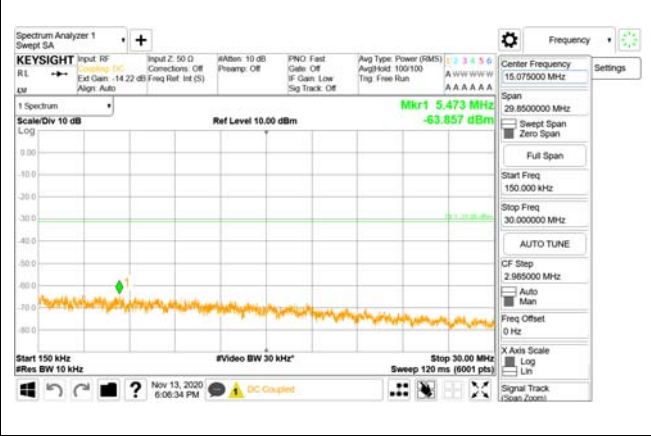

150 kHz - 30 MHz