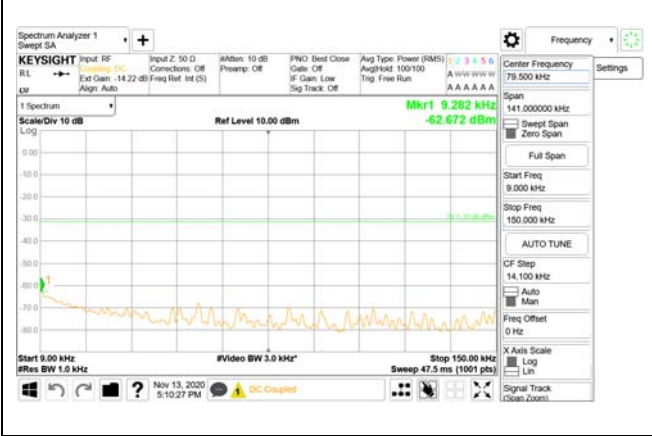

ANT43

9 kHz - 150 kHz