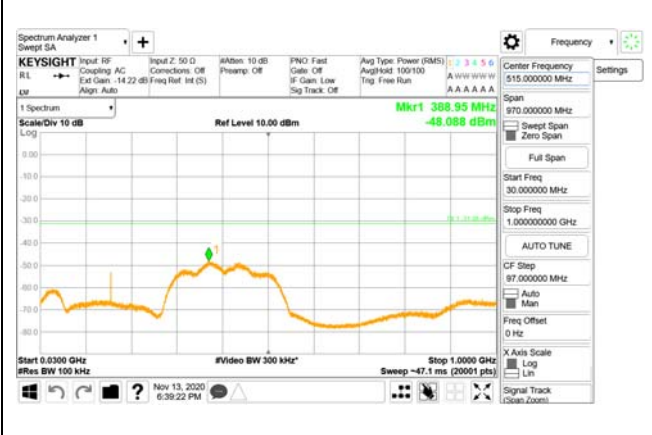

Report No.:
CTK-2020-04662
Page (2147) / (2355)
Pages

4000 MHz - 26.5 GHz

ANT62

9 kHz - 150 kHz

150 kHz - 30 MHz

30 MHz - 1000 MHz

1000 MHz - 3690 MHz

3690 MHz - 3699 MHz