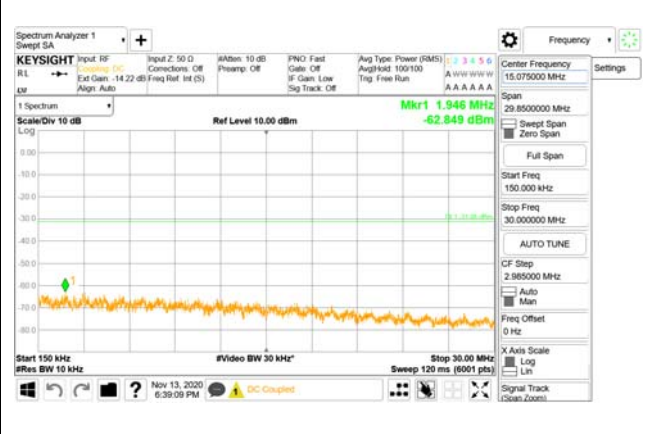

Report No.:
CTK-2020-04662
Page (2147) / (2355)
Pages

4000 MHz - 26.5 GHz

ANT62

9 kHz - 150 kHz

150 kHz - 30 MHz

30 MHz - 1000 MHz

1000 MHz - 3690 MHz

3690 MHz - 3699 MHz