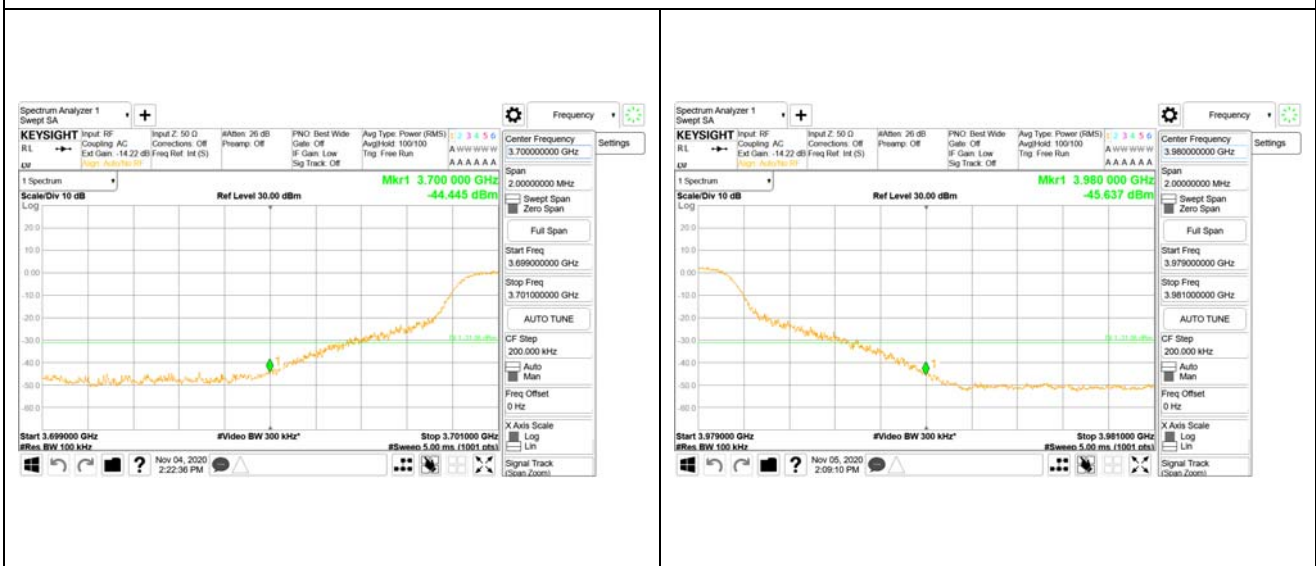

Test Plot at Band Edge

BW 100MHz, Single carrier
ANT1

QPSK

16QAM

CTK Co., Ltd.
(Ho-dong), 113, Yejik-ro, Cheoin-gu,
Yongin-si, Gyeonggi-do, Korea
Tel: +82-31-339-9970
Fax: +82-31-624-9501

Report No.:
CTK-2020-04662
Page (2155) / (2355)
Pages