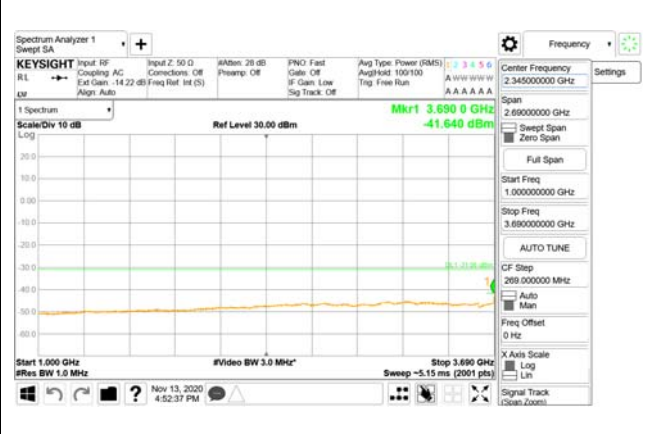

1000 MHz - 3690 MHz