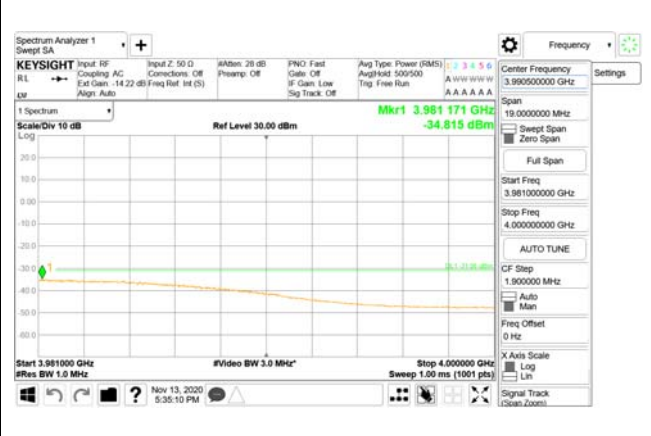

3981 MHz - 4000 MHz