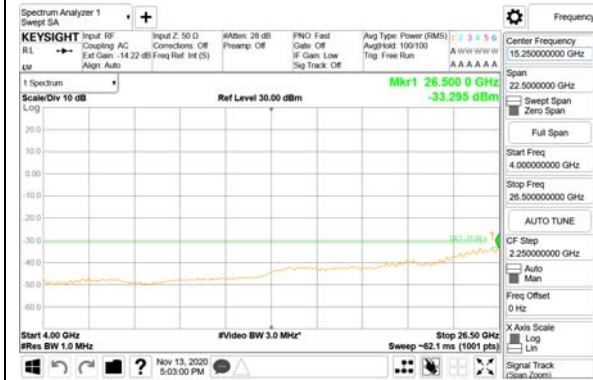

Report No.:
CTK-2020-04662
Page (2107) / (2355)
Pages

4000 MHz - 26.5 GHz

ANT42

9 kHz - 150 kHz

150 kHz - 30 MHz

30 MHz - 1000 MHz

1000 MHz - 3690 MHz

3690 MHz - 3699 MHz