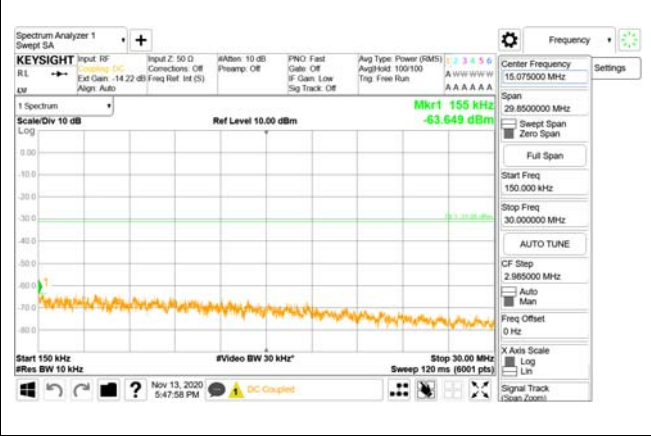

150 kHz - 30 MHz