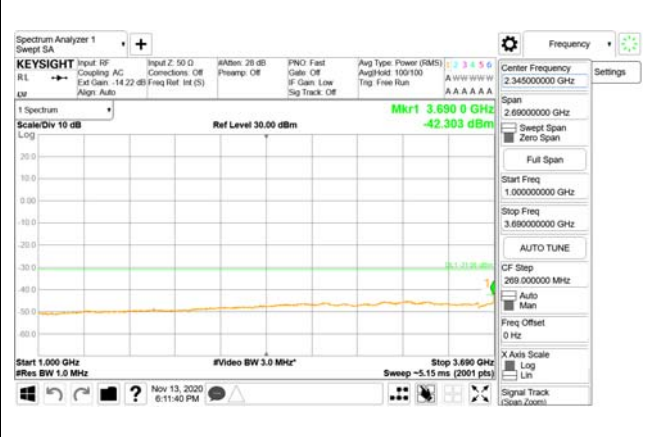

Report No.:
CTK-2020-04662
Page (2135) / (2355)
Pages

4000 MHz - 26.5 GHz

ANT56

9 kHz - 150 kHz

150 kHz - 30 MHz

30 MHz - 1000 MHz

1000 MHz - 3690 MHz

3690 MHz - 3699 MHz