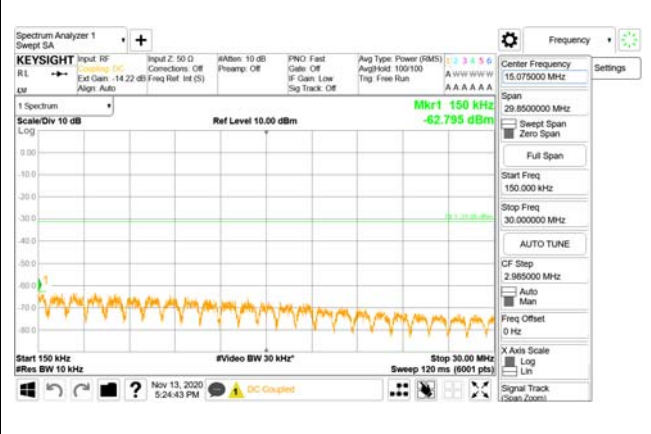

Report No.:
CTK-2020-04662
Page (2115) / (2355)
Pages

4000 MHz - 26.5 GHz

ANT46

9 kHz - 150 kHz

150 kHz - 30 MHz

30 MHz - 1000 MHz

1000 MHz - 3690 MHz

3690 MHz - 3699 MHz