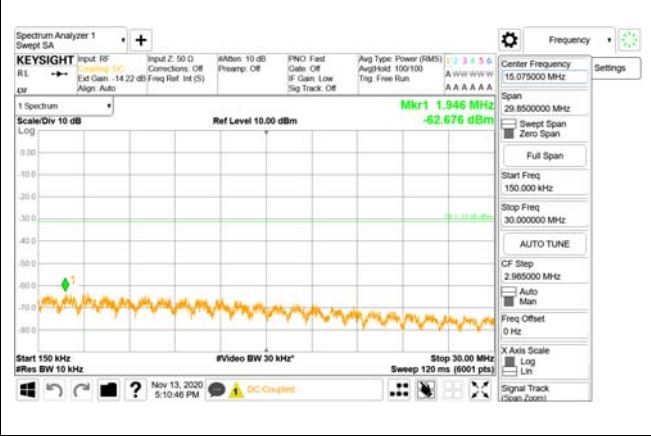

150 kHz - 30 MHz