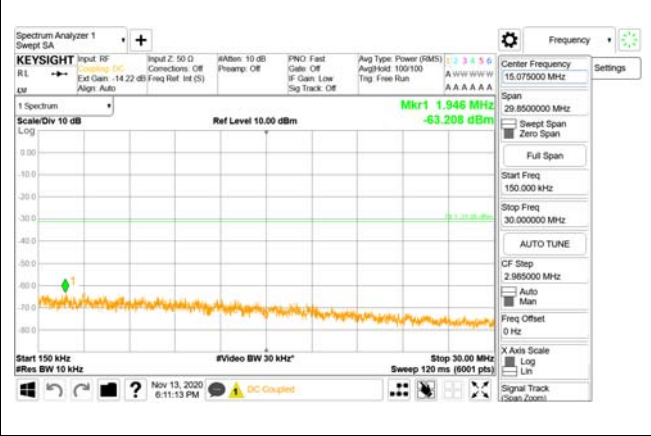

Report No.:
CTK-2020-04662
Page (2135) / (2355)
Pages

4000 MHz - 26.5 GHz

ANT56

9 kHz - 150 kHz

150 kHz - 30 MHz

30 MHz - 1000 MHz

1000 MHz - 3690 MHz

3690 MHz - 3699 MHz