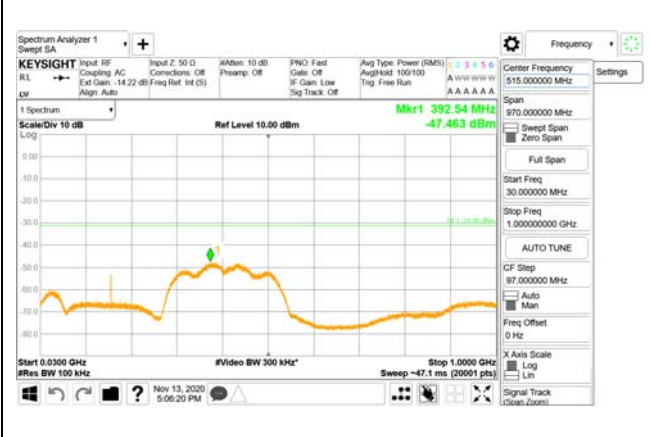

Report No.:
CTK-2020-04662
Page (2107) / (2355)
Pages

4000 MHz - 26.5 GHz

ANT42

9 kHz - 150 kHz

150 kHz - 30 MHz

30 MHz - 1000 MHz

1000 MHz - 3690 MHz

3690 MHz - 3699 MHz