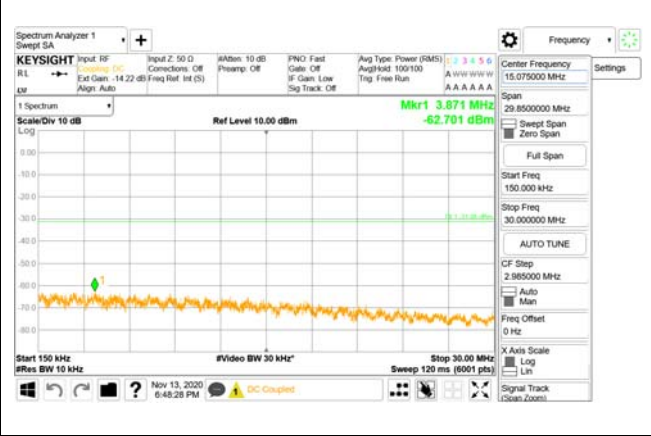

Report No.:
CTK-2020-04662
Page (2151) / (2355)
Pages

4000 MHz - 26.5 GHz

ANT64

9 kHz - 150 kHz

150 kHz - 30 MHz

30 MHz - 1000 MHz

1000 MHz - 3690 MHz

3690 MHz - 3699 MHz