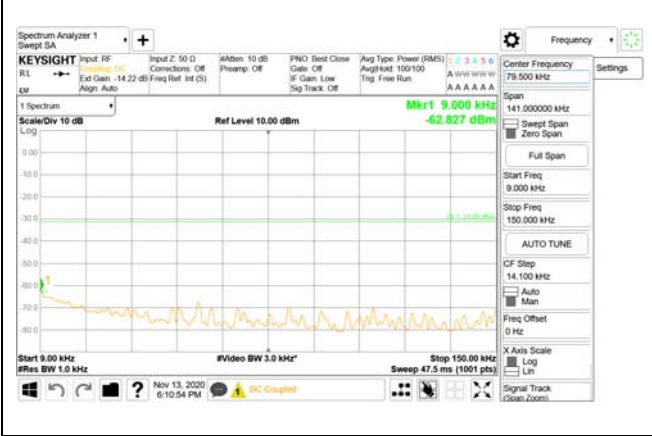

Report No.:
CTK-2020-04662
Page (2135) / (2355)
Pages

4000 MHz - 26.5 GHz

ANT56

9 kHz - 150 kHz

150 kHz - 30 MHz

30 MHz - 1000 MHz

1000 MHz - 3690 MHz

3690 MHz - 3699 MHz