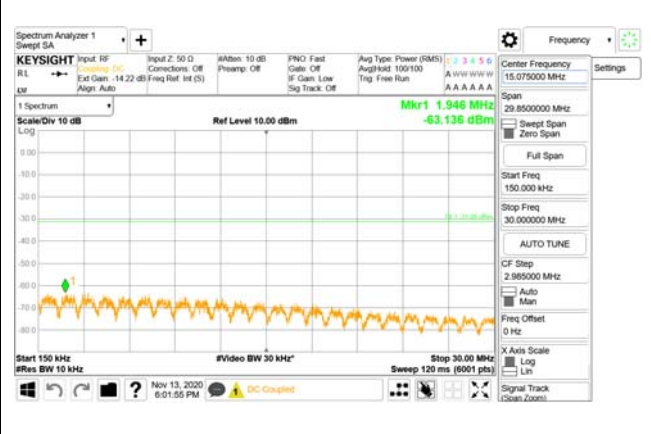

Report No.:
CTK-2020-04662
Page (2131) / (2355)
Pages

4000 MHz - 26.5 GHz

ANT54

9 kHz - 150 kHz

150 kHz - 30 MHz

30 MHz - 1000 MHz

1000 MHz - 3690 MHz

3690 MHz - 3699 MHz