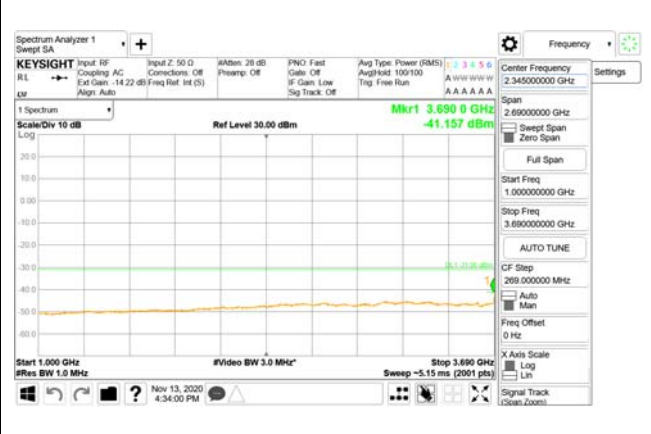

Report No.:
CTK-2020-04662
Page (2093) / (2355)
Pages

4000 MHz - 26.5 GHz

ANT35

9 kHz - 150 kHz

150 kHz - 30 MHz

30 MHz - 1000 MHz

1000 MHz - 3690 MHz

3690 MHz - 3699 MHz