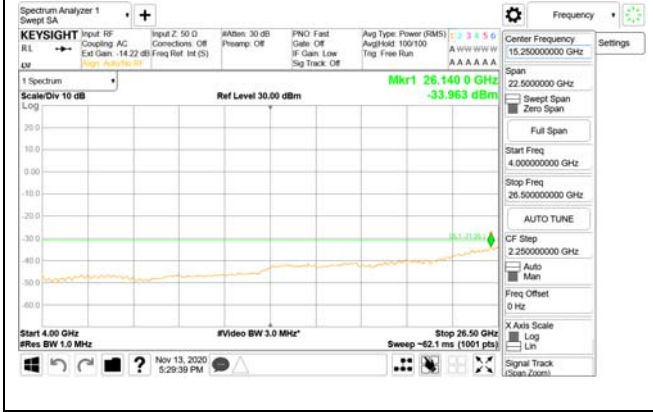

3981 MHz - 4000 MHz

CTK Co., Ltd.
(Ho-dong), 113, Yejik-ro, Cheoin-gu,
Yongin-si, Gyeonggi-do, Korea
Tel: +82-31-339-9970
Fax: +82-31-624-9501

Report No.:
CTK-2020-04662
Page (2047) / (2355)
Pages

4000 MHz - 26.5 GHz