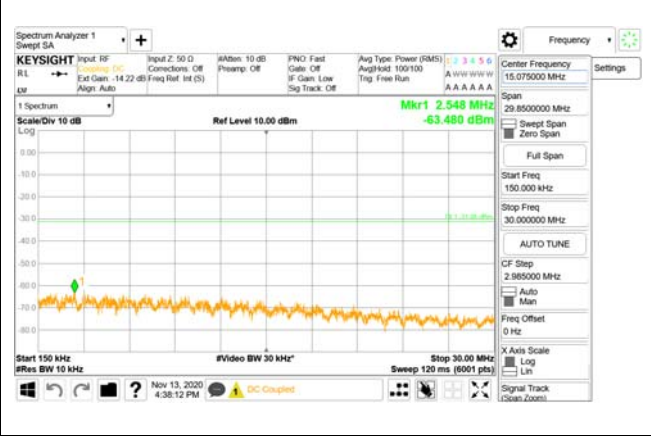

150 kHz - 30 MHz