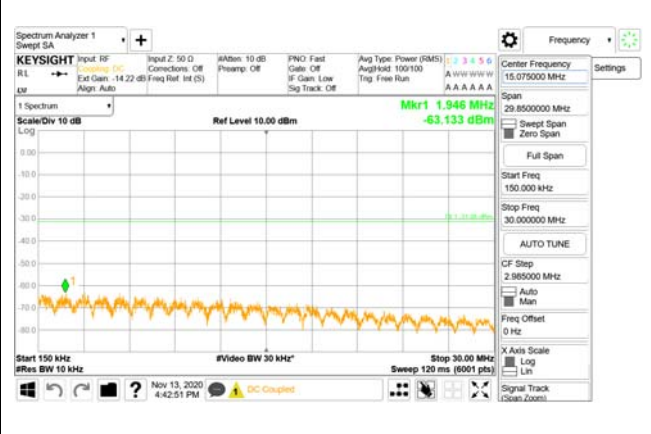

Report No.:
CTK-2020-04662
Page (2097) / (2355)
Pages

4000 MHz - 26.5 GHz

ANT37

9 kHz - 150 kHz

150 kHz - 30 MHz

30 MHz - 1000 MHz

1000 MHz - 3690 MHz

3690 MHz - 3699 MHz