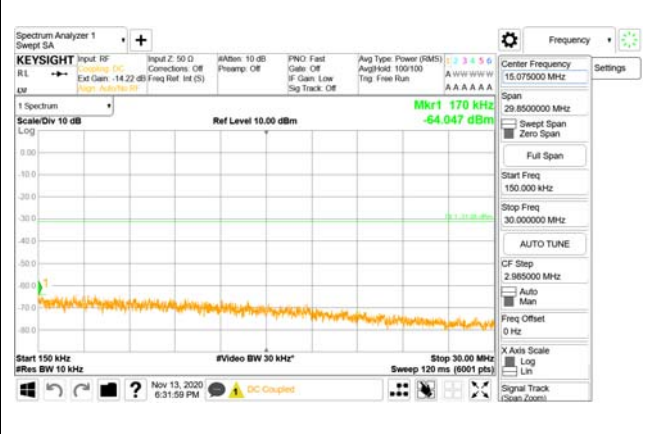

Report No.:
CTK-2020-04662
Page (2073) / (2355)
Pages

4000 MHz - 26.5 GHz

ANT25

9 kHz - 150 kHz

150 kHz - 30 MHz

30 MHz - 1000 MHz

1000 MHz - 3690 MHz

3690 MHz - 3699 MHz