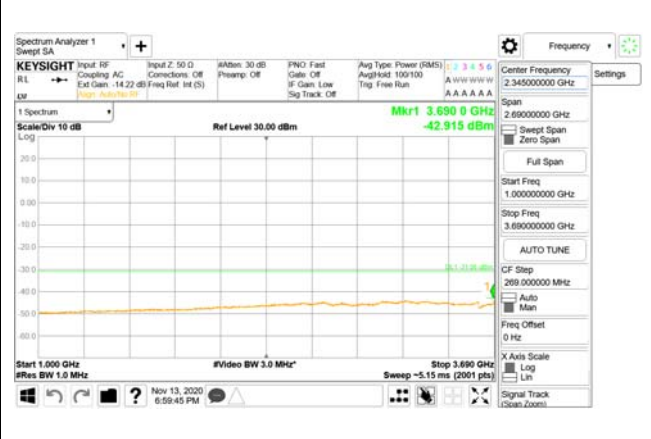

Report No.:
CTK-2020-04662
Page (2085) / (2355)
Pages

4000 MHz - 26.5 GHz

ANT31

9 kHz - 150 kHz

150 kHz - 30 MHz

30 MHz - 1000 MHz

1000 MHz - 3690 MHz

3690 MHz - 3699 MHz