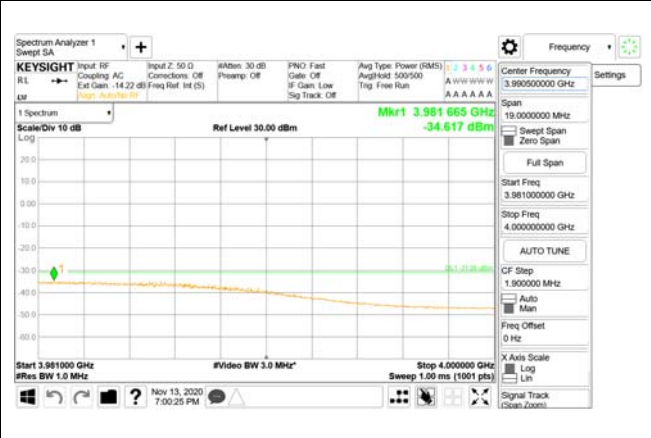

3981 MHz - 4000 MHz