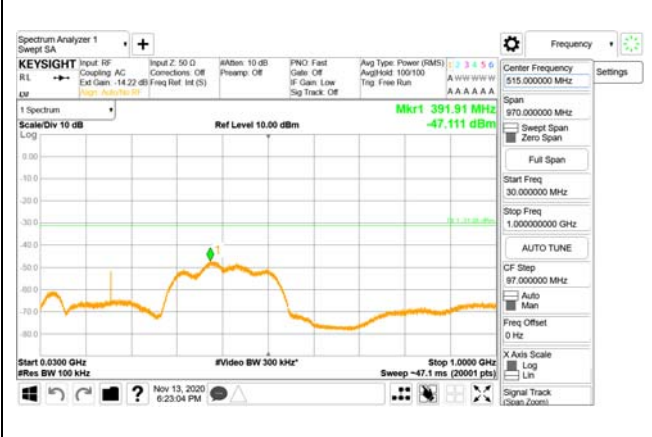

Report No.:
CTK-2020-04662
Page (2069) / (2355)
Pages

4000 MHz - 26.5 GHz

ANT23

9 kHz - 150 kHz

150 kHz - 30 MHz

30 MHz - 1000 MHz

1000 MHz - 3690 MHz

3690 MHz - 3699 MHz