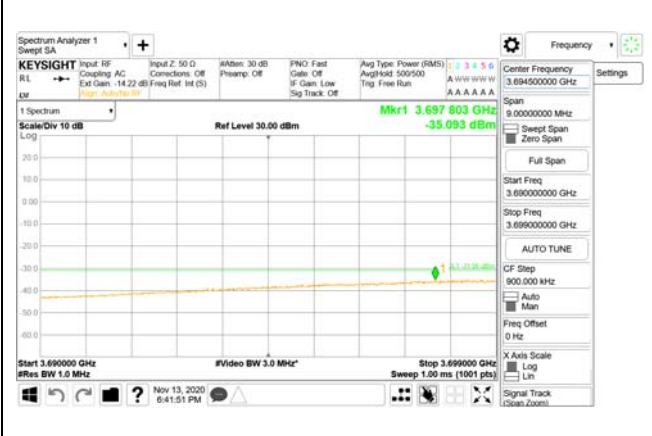

Report No.:
CTK-2020-04662
Page (2077) / (2355)
Pages

4000 MHz - 26.5 GHz

ANT27

9 kHz - 150 kHz

150 kHz - 30 MHz

30 MHz - 1000 MHz

1000 MHz - 3690 MHz

3690 MHz - 3699 MHz