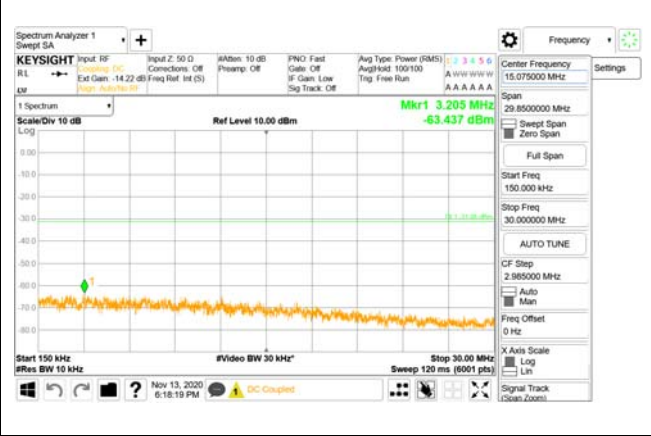

150 kHz - 30 MHz