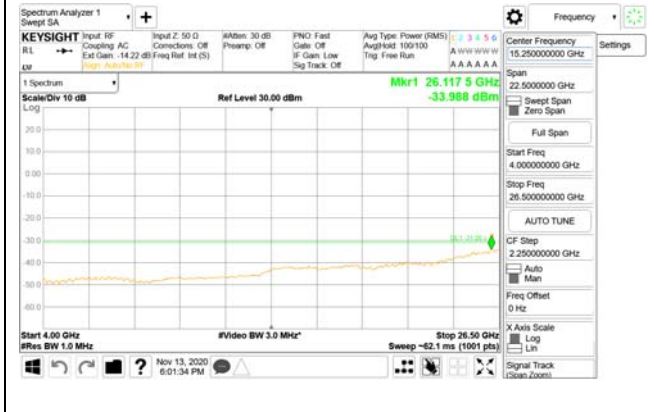

CTK Co., Ltd.
(Ho-dong), 113, Yejik-ro, Cheoin-gu,
Yongin-si, Gyeonggi-do, Korea
Tel: +82-31-339-9970
Fax: +82-31-624-9501

Report No.:
CTK-2020-04662
Page (2061) / (2355)
Pages

4000 MHz - 26.5 GHz