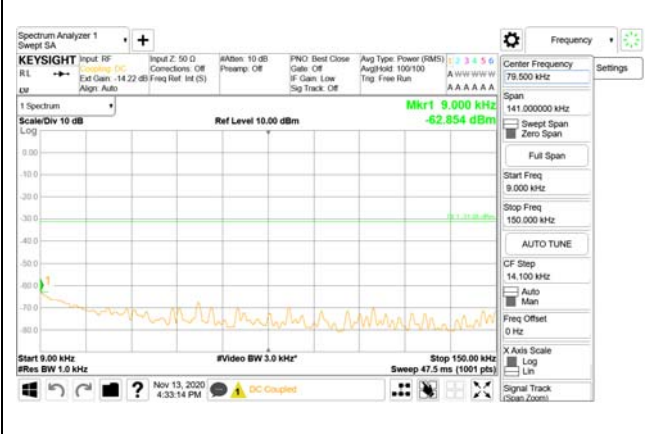

Report No.:
CTK-2020-04662
Page (2093) / (2355)
Pages

4000 MHz - 26.5 GHz

ANT35

9 kHz - 150 kHz

150 kHz - 30 MHz

30 MHz - 1000 MHz

1000 MHz - 3690 MHz

3690 MHz - 3699 MHz