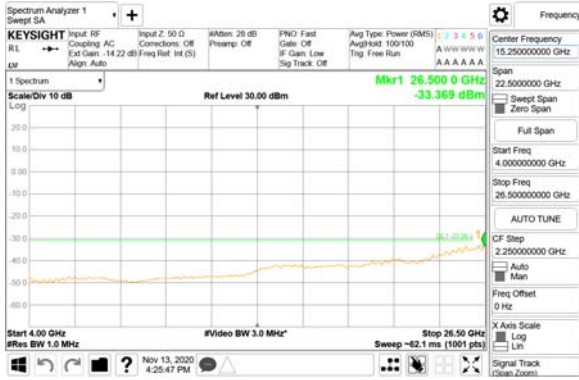

3981 MHz - 4000 MHz

CTK Co., Ltd.
(Ho-dong), 113, Yejik-ro, Cheoin-gu,
Yongin-si, Gyeonggi-do, Korea
Tel: +82-31-339-9970
Fax: +82-31-624-9501

Report No.:
CTK-2020-04662
Page (2091) / (2355)
Pages

4000 MHz - 26.5 GHz