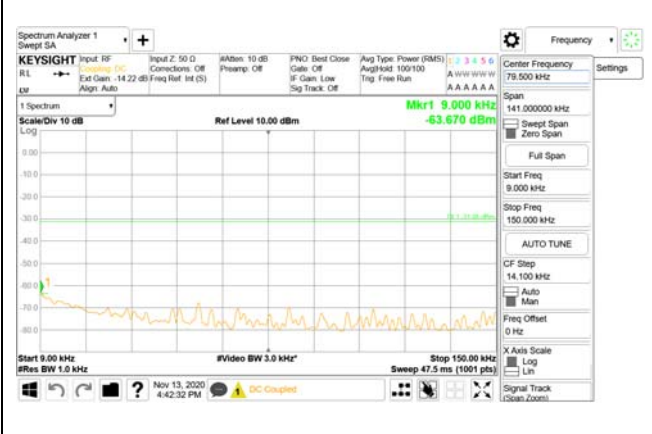

Report No.:
CTK-2020-04662
Page (2097) / (2355)
Pages

4000 MHz - 26.5 GHz

ANT37

9 kHz - 150 kHz

150 kHz - 30 MHz

30 MHz - 1000 MHz

1000 MHz - 3690 MHz

3690 MHz - 3699 MHz