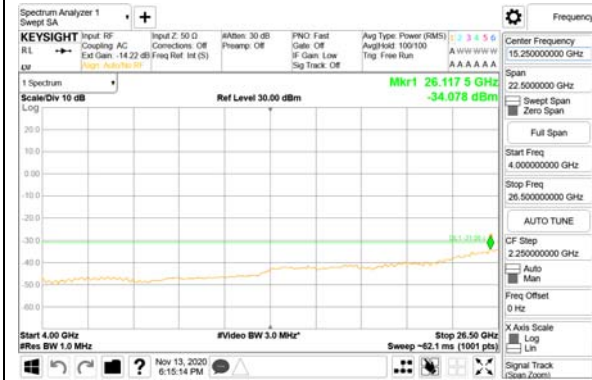

3981 MHz - 4000 MHz

CTK Co., Ltd.
(Ho-dong), 113, Yejik-ro, Cheoin-gu,
Yongin-si, Gyeonggi-do, Korea
Tel: +82-31-339-9970
Fax: +82-31-624-9501

Report No.:
CTK-2020-04662
Page (2067) / (2355)
Pages

4000 MHz - 26.5 GHz