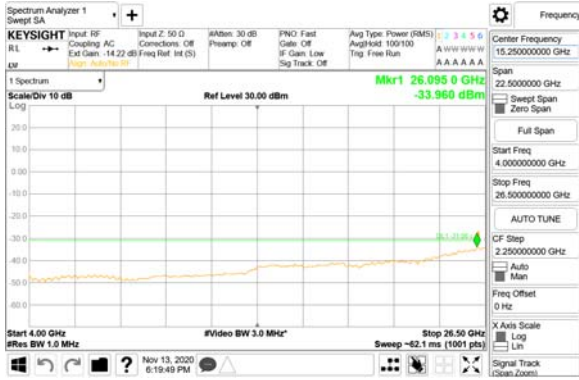

CTK Co., Ltd.
(Ho-dong), 113, Yejik-ro, Cheoin-gu,
Yongin-si, Gyeonggi-do, Korea
Tel: +82-31-339-9970
Fax: +82-31-624-9501

Report No.:
CTK-2020-04662
Page (2069) / (2355)
Pages

4000 MHz - 26.5 GHz