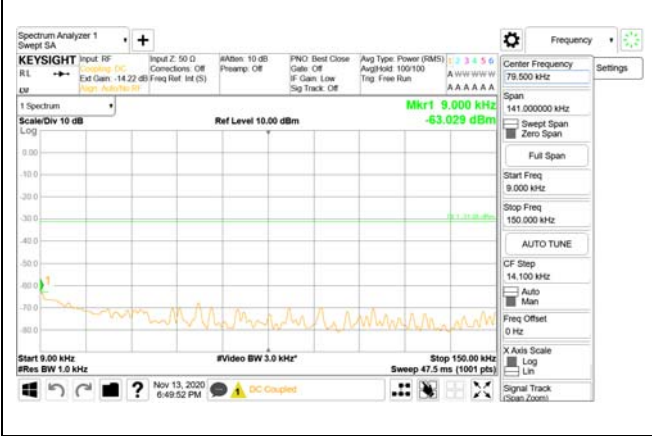

Report No.:
CTK-2020-04662
Page (2081) / (2355)
Pages

4000 MHz - 26.5 GHz

ANT29

9 kHz - 150 kHz

150 kHz - 30 MHz

30 MHz - 1000 MHz

1000 MHz - 3690 MHz

3690 MHz - 3699 MHz