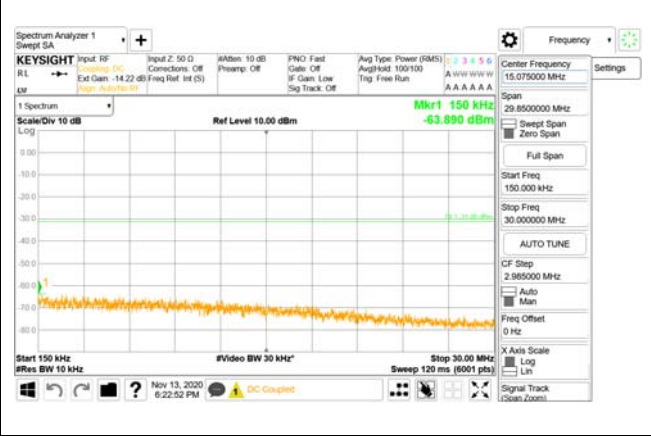

Report No.:
CTK-2020-04662
Page (2069) / (2355)
Pages

4000 MHz - 26.5 GHz

ANT23

9 kHz - 150 kHz

150 kHz - 30 MHz

30 MHz - 1000 MHz

1000 MHz - 3690 MHz

3690 MHz - 3699 MHz