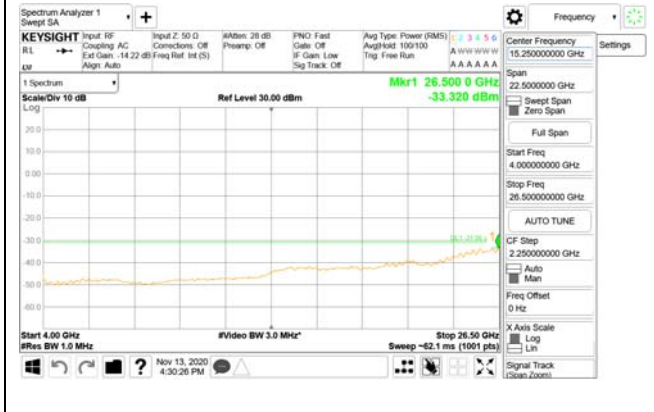

CTK Co., Ltd.
(Ho-dong), 113, Yejik-ro, Cheoin-gu,
Yongin-si, Gyeonggi-do, Korea
Tel: +82-31-339-9970
Fax: +82-31-624-9501

Report No.:
CTK-2020-04662
Page (2093) / (2355)
Pages

4000 MHz - 26.5 GHz