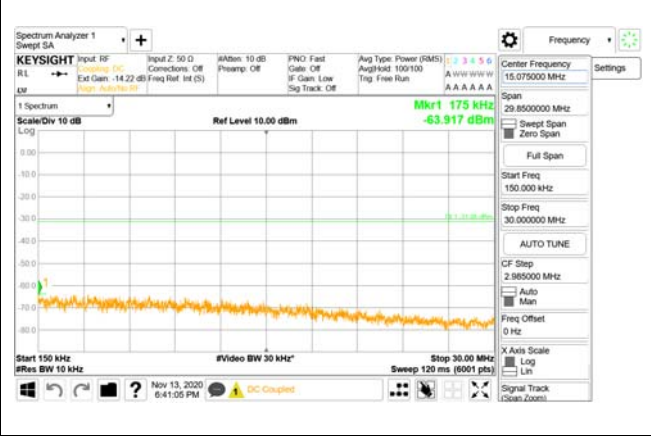

Report No.:
CTK-2020-04662
Page (2077) / (2355)
Pages

4000 MHz - 26.5 GHz

ANT27

9 kHz - 150 kHz

150 kHz - 30 MHz

30 MHz - 1000 MHz

1000 MHz - 3690 MHz

3690 MHz - 3699 MHz