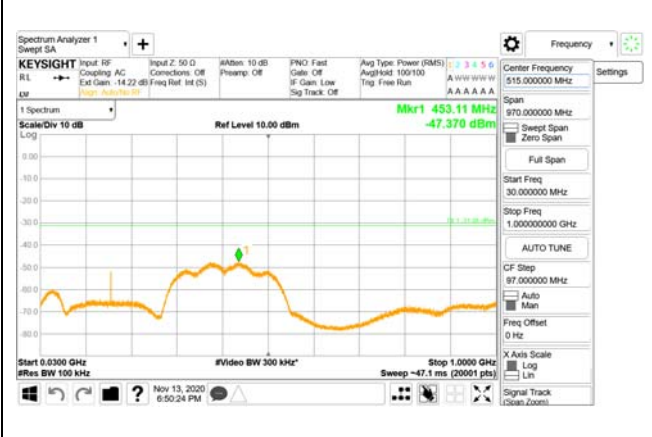

Report No.:
CTK-2020-04662
Page (2081) / (2355)
Pages

4000 MHz - 26.5 GHz

ANT29

9 kHz - 150 kHz

150 kHz - 30 MHz

30 MHz - 1000 MHz

1000 MHz - 3690 MHz

3690 MHz - 3699 MHz