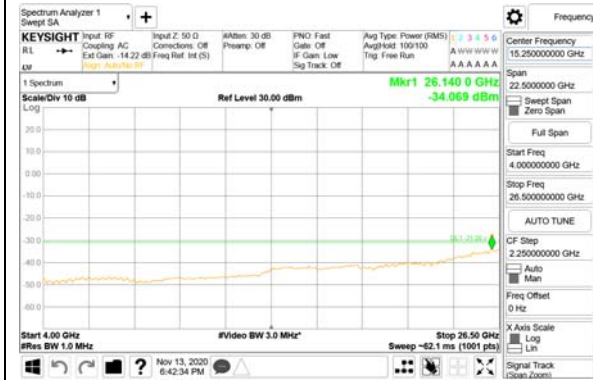

3981 MHz - 4000 MHz

CTK Co., Ltd.
(Ho-dong), 113, Yejik-ro, Cheoin-gu,
Yongin-si, Gyeonggi-do, Korea
Tel: +82-31-339-9970
Fax: +82-31-624-9501

Report No.:
CTK-2020-04662
Page (2079) / (2355)
Pages

4000 MHz - 26.5 GHz