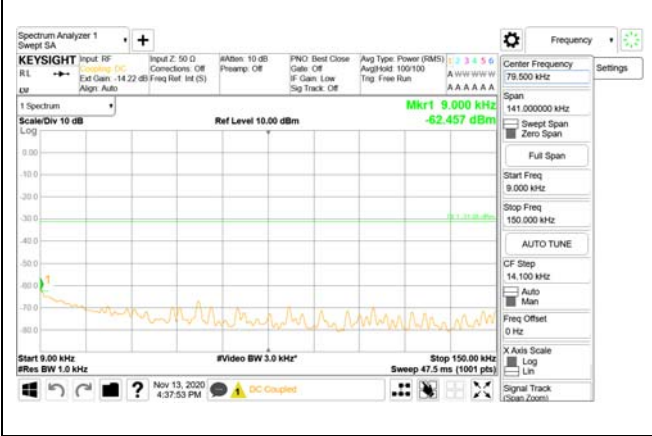

ANT36

9 kHz - 150 kHz