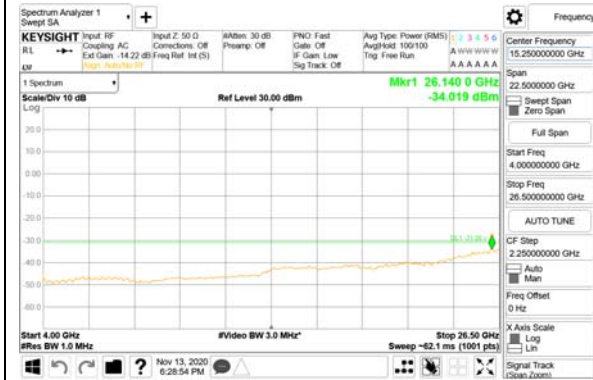

CTK Co., Ltd.
(Ho-dong), 113, Yejik-ro, Cheoin-gu,
Yongin-si, Gyeonggi-do, Korea
Tel: +82-31-339-9970
Fax: +82-31-624-9501

Report No.:
CTK-2020-04662
Page (2073) / (2355)
Pages

4000 MHz - 26.5 GHz