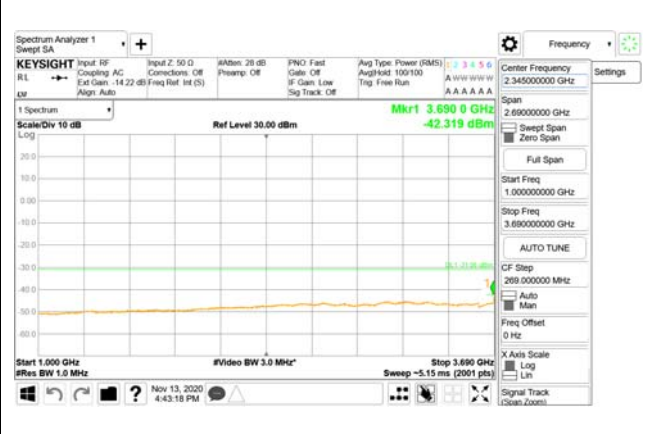

Report No.:
CTK-2020-04662
Page (2097) / (2355)
Pages

4000 MHz - 26.5 GHz

ANT37

9 kHz - 150 kHz

150 kHz - 30 MHz

30 MHz - 1000 MHz

1000 MHz - 3690 MHz

3690 MHz - 3699 MHz