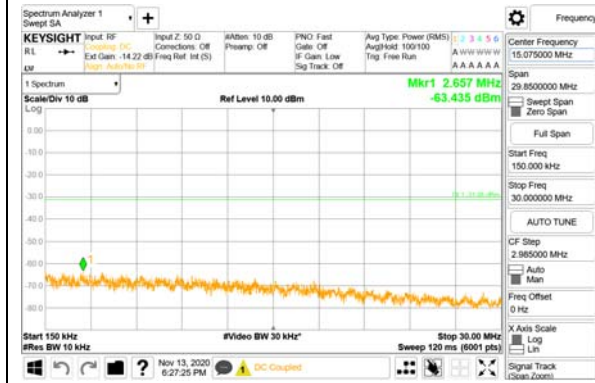

150 kHz - 30 MHz