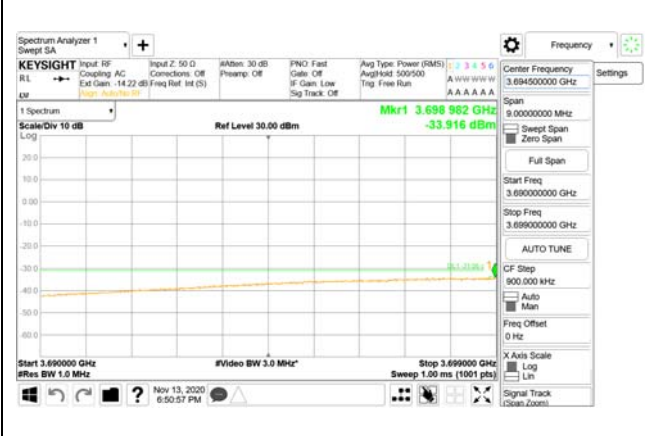

Report No.:
CTK-2020-04662
Page (2081) / (2355)
Pages

4000 MHz - 26.5 GHz

ANT29

9 kHz - 150 kHz

150 kHz - 30 MHz

30 MHz - 1000 MHz

1000 MHz - 3690 MHz

3690 MHz - 3699 MHz