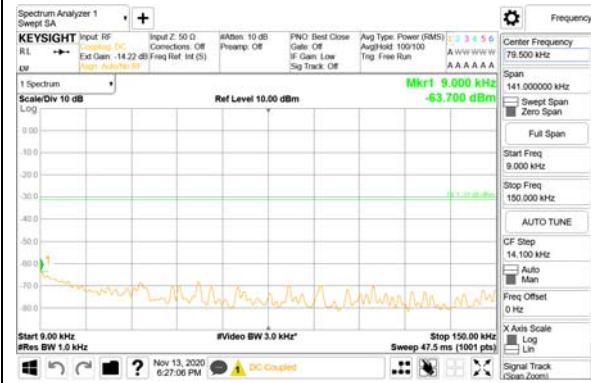

ANT24

9 kHz - 150 kHz