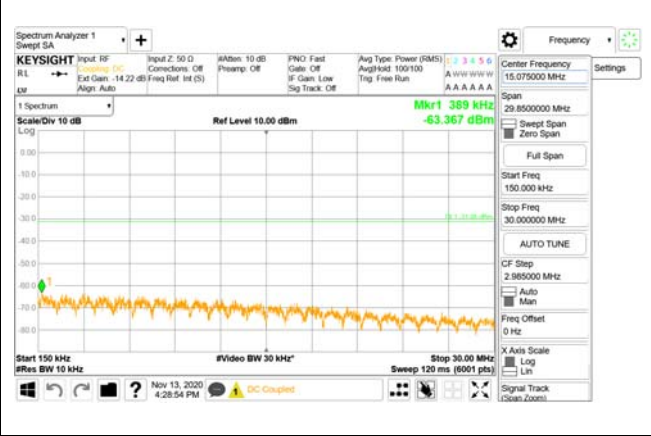

150 kHz - 30 MHz