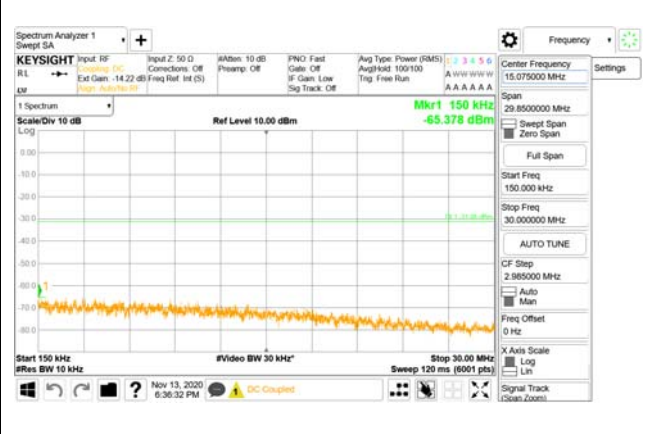

150 kHz - 30 MHz