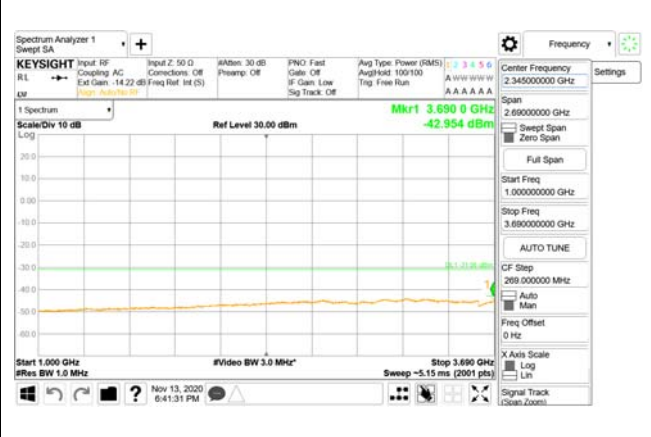

Report No.:
CTK-2020-04662
Page (2077) / (2355)
Pages

4000 MHz - 26.5 GHz

ANT27

9 kHz - 150 kHz

150 kHz - 30 MHz

30 MHz - 1000 MHz

1000 MHz - 3690 MHz

3690 MHz - 3699 MHz