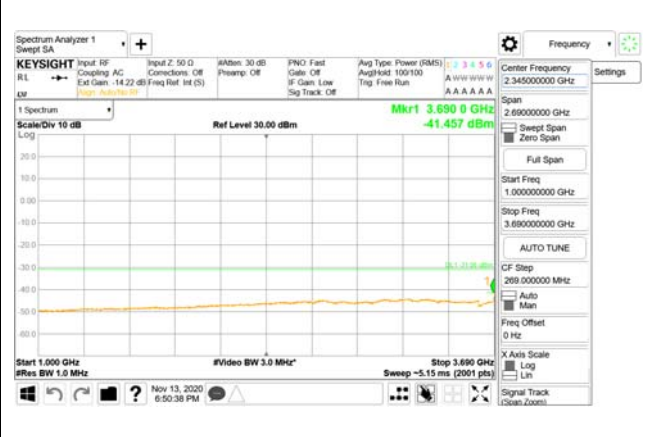

Report No.:
CTK-2020-04662
Page (2081) / (2355)
Pages

4000 MHz - 26.5 GHz

ANT29

9 kHz - 150 kHz

150 kHz - 30 MHz

30 MHz - 1000 MHz

1000 MHz - 3690 MHz

3690 MHz - 3699 MHz