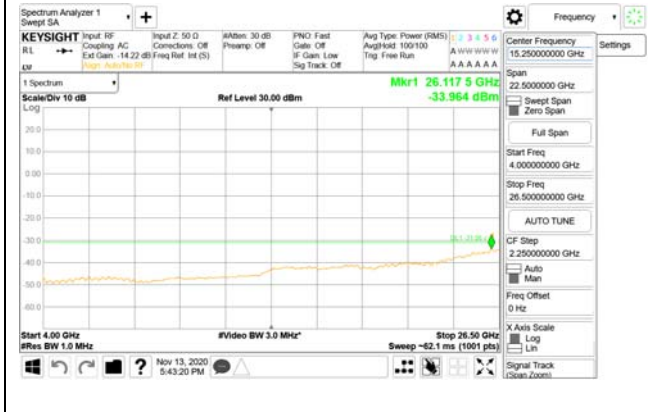

CTK Co., Ltd.
(Ho-dong), 113, Yejik-ro, Cheoin-gu,
Yongin-si, Gyeonggi-do, Korea
Tel: +82-31-339-9970
Fax: +82-31-624-9501

Report No.:
CTK-2020-04662
Page (2053) / (2355)
Pages

4000 MHz - 26.5 GHz