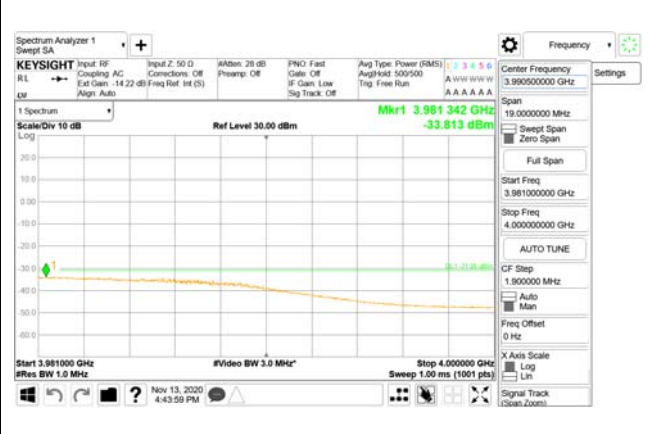

3981 MHz - 4000 MHz