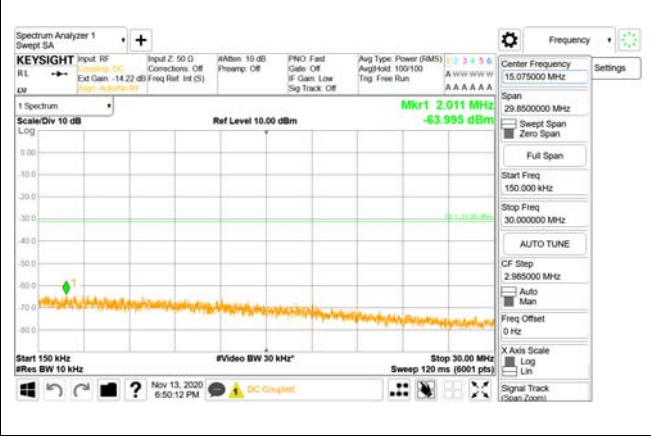

Report No.:
CTK-2020-04662
Page (2081) / (2355)
Pages

4000 MHz - 26.5 GHz

ANT29

9 kHz - 150 kHz

150 kHz - 30 MHz

30 MHz - 1000 MHz

1000 MHz - 3690 MHz

3690 MHz - 3699 MHz