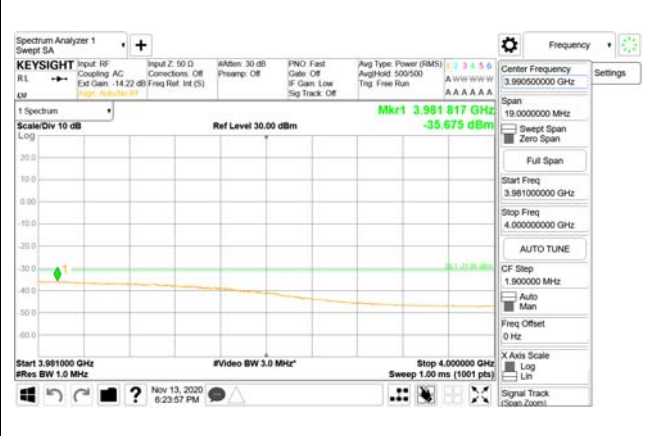

3981 MHz - 4000 MHz