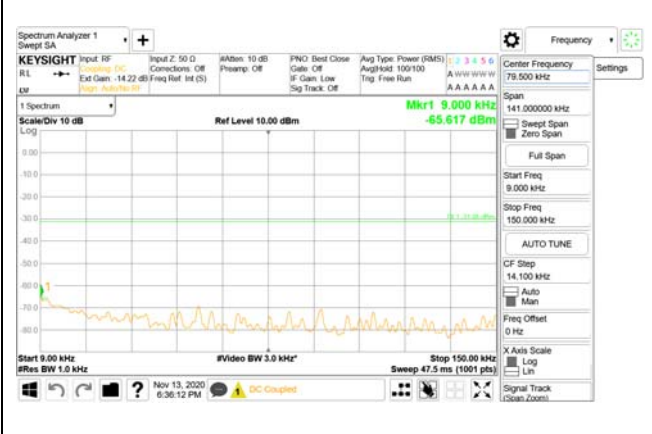

ANT26

9 kHz - 150 kHz