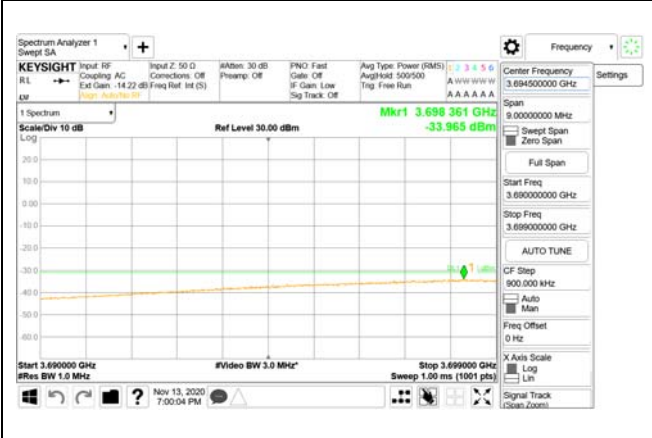

Report No.:
CTK-2020-04662
Page (2085) / (2355)
Pages

4000 MHz - 26.5 GHz

ANT31

9 kHz - 150 kHz

150 kHz - 30 MHz

30 MHz - 1000 MHz

1000 MHz - 3690 MHz

3690 MHz - 3699 MHz