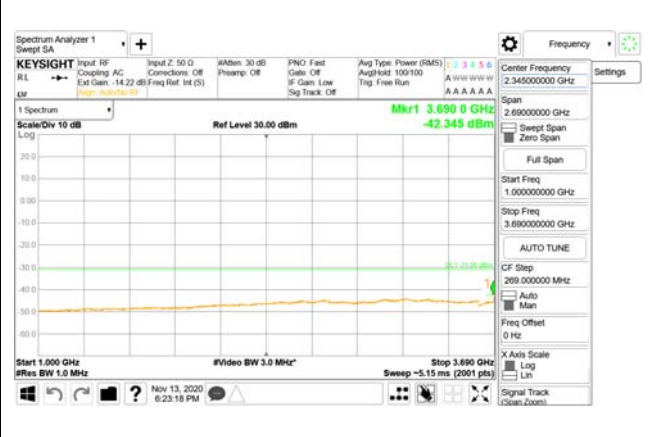

Report No.:
CTK-2020-04662
Page (2069) / (2355)
Pages

4000 MHz - 26.5 GHz

ANT23

9 kHz - 150 kHz

150 kHz - 30 MHz

30 MHz - 1000 MHz

1000 MHz - 3690 MHz

3690 MHz - 3699 MHz