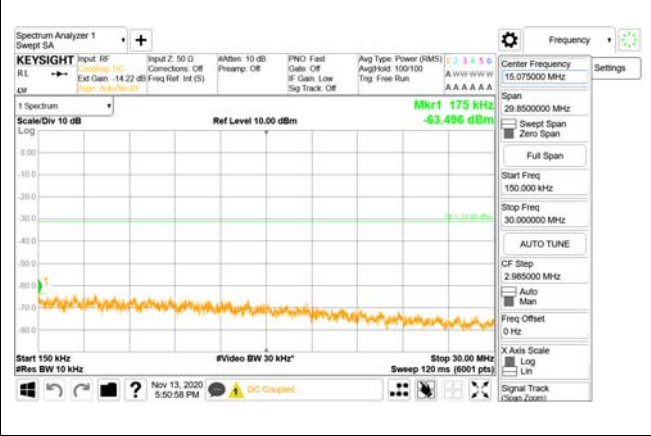

150 kHz - 30 MHz