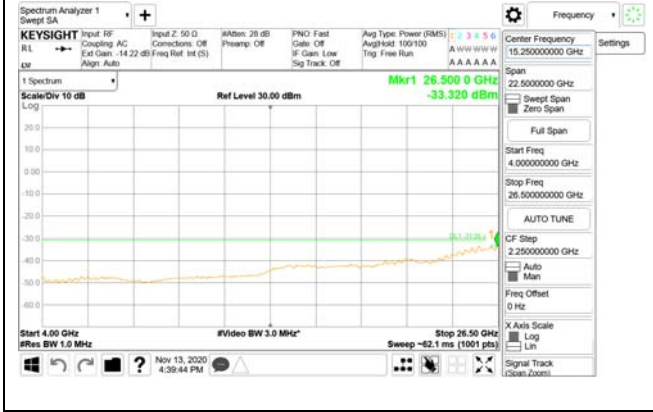

CTK Co., Ltd.
(Ho-dong), 113, Yejik-ro, Cheoin-gu,
Yongin-si, Gyeonggi-do, Korea
Tel: +82-31-339-9970
Fax: +82-31-624-9501

Report No.:
CTK-2020-04662
Page (2097) / (2355)
Pages

4000 MHz - 26.5 GHz