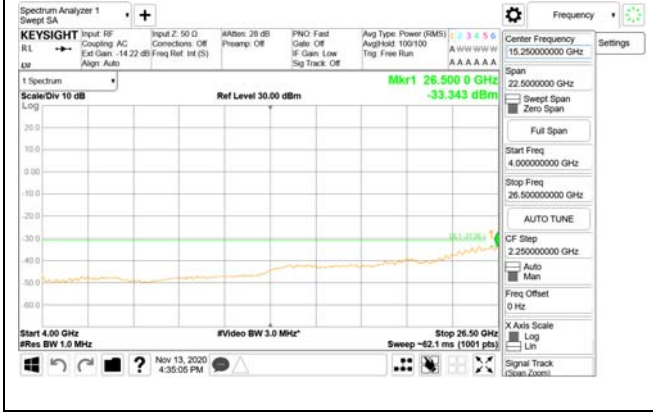

3981 MHz - 4000 MHz

CTK Co., Ltd.
(Ho-dong), 113, Yejik-ro, Cheoin-gu,
Yongin-si, Gyeonggi-do, Korea
Tel: +82-31-339-9970
Fax: +82-31-624-9501

Report No.:
CTK-2020-04662
Page (2095) / (2355)
Pages

4000 MHz - 26.5 GHz