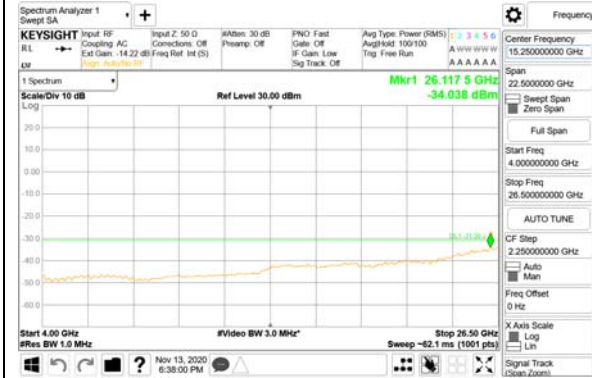

CTK Co., Ltd.
(Ho-dong), 113, Yejik-ro, Cheoin-gu,
Yongin-si, Gyeonggi-do, Korea
Tel: +82-31-339-9970
Fax: +82-31-624-9501

Report No.:
CTK-2020-04662
Page (2077) / (2355)
Pages

4000 MHz - 26.5 GHz