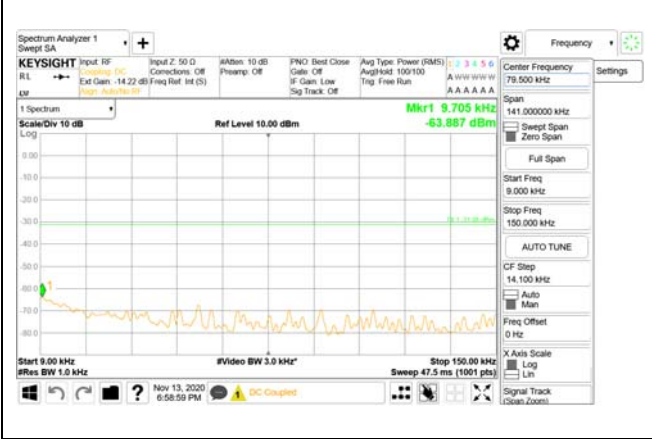

Report No.:
CTK-2020-04662
Page (2085) / (2355)
Pages

4000 MHz - 26.5 GHz

ANT31

9 kHz - 150 kHz

150 kHz - 30 MHz

30 MHz - 1000 MHz

1000 MHz - 3690 MHz

3690 MHz - 3699 MHz