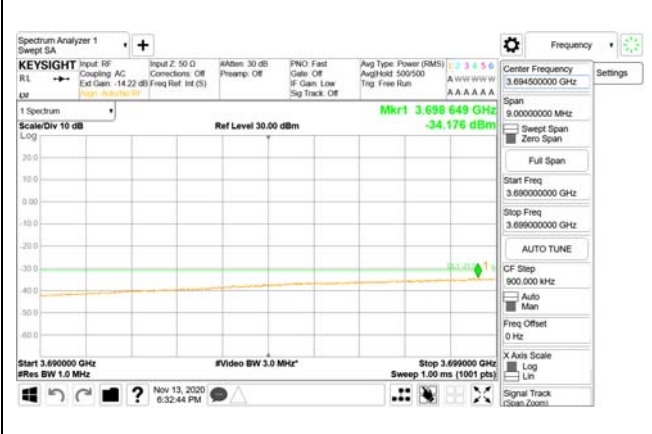

Report No.:
CTK-2020-04662
Page (2073) / (2355)
Pages

4000 MHz - 26.5 GHz

ANT25

9 kHz - 150 kHz

150 kHz - 30 MHz

30 MHz - 1000 MHz

1000 MHz - 3690 MHz

3690 MHz - 3699 MHz