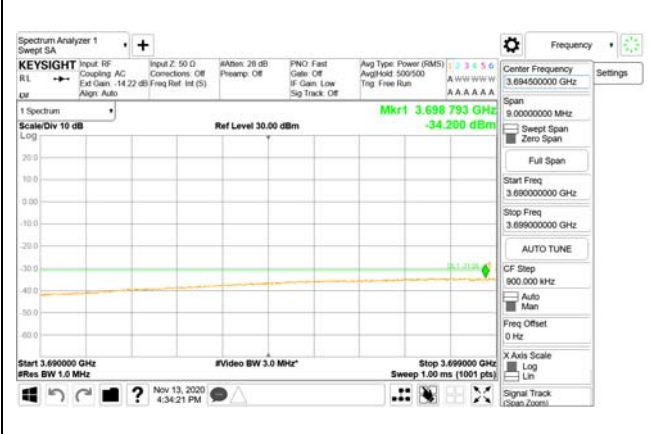

Report No.:
CTK-2020-04662
Page (2093) / (2355)
Pages

4000 MHz - 26.5 GHz

ANT35

9 kHz - 150 kHz

150 kHz - 30 MHz

30 MHz - 1000 MHz

1000 MHz - 3690 MHz

3690 MHz - 3699 MHz