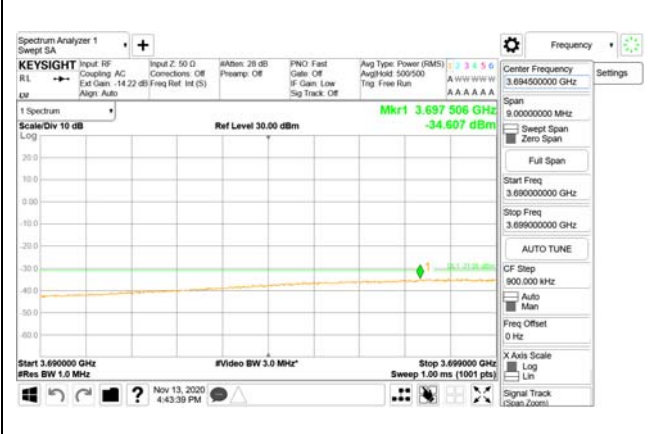

Report No.:
CTK-2020-04662
Page (2097) / (2355)
Pages

4000 MHz - 26.5 GHz

ANT37

9 kHz - 150 kHz

150 kHz - 30 MHz

30 MHz - 1000 MHz

1000 MHz - 3690 MHz

3690 MHz - 3699 MHz