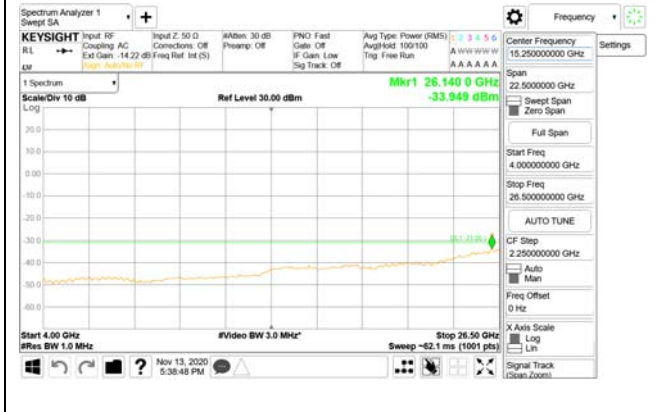

3981 MHz - 4000 MHz

CTK Co., Ltd.
(Ho-dong), 113, Yejik-ro, Cheoin-gu,
Yongin-si, Gyeonggi-do, Korea
Tel: +82-31-339-9970
Fax: +82-31-624-9501

Report No.:
CTK-2020-04662
Page (2051) / (2355)
Pages

4000 MHz - 26.5 GHz