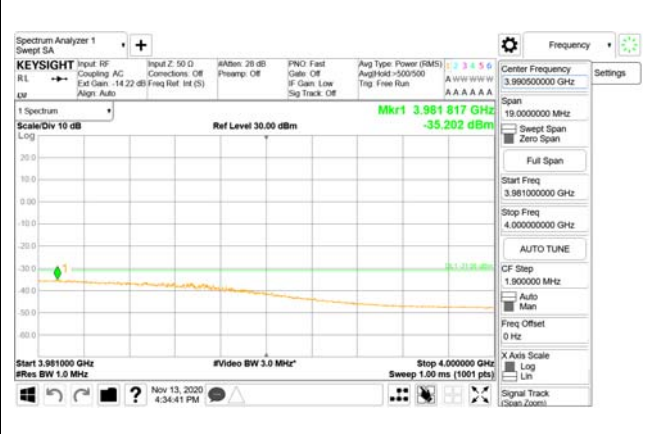

3981 MHz - 4000 MHz