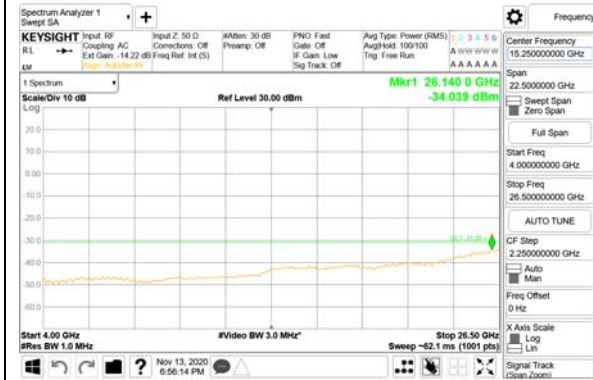

CTK Co., Ltd.
(Ho-dong), 113, Yejik-ro, Cheoin-gu,
Yongin-si, Gyeonggi-do, Korea
Tel: +82-31-339-9970
Fax: +82-31-624-9501

Report No.:
CTK-2020-04662
Page (2085) / (2355)
Pages

4000 MHz - 26.5 GHz