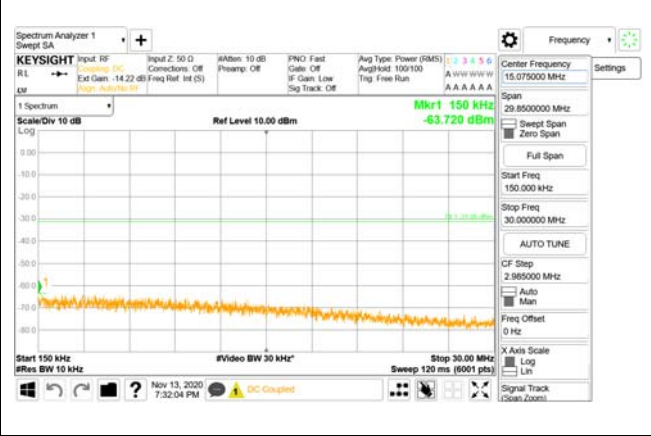

150 kHz - 30 MHz