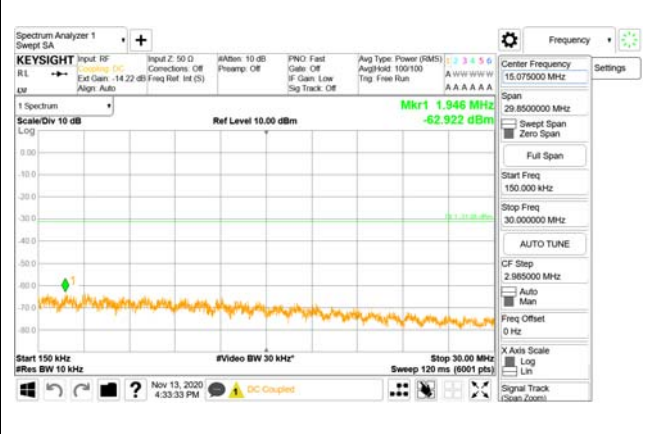

Report No.:
CTK-2020-04662
Page (2093) / (2355)
Pages

4000 MHz - 26.5 GHz

ANT35

9 kHz - 150 kHz

150 kHz - 30 MHz

30 MHz - 1000 MHz

1000 MHz - 3690 MHz

3690 MHz - 3699 MHz