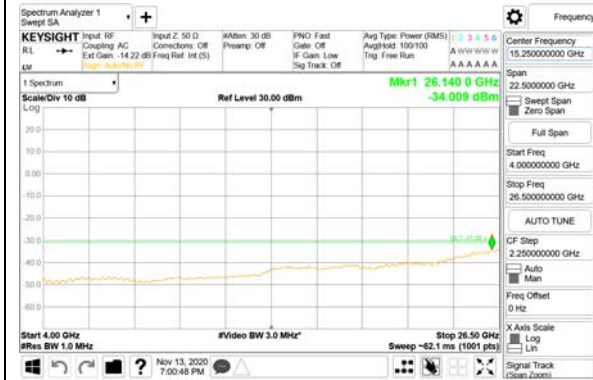

3981 MHz - 4000 MHz

CTK Co., Ltd.
(Ho-dong), 113, Yejik-ro, Cheoin-gu,
Yongin-si, Gyeonggi-do, Korea
Tel: +82-31-339-9970
Fax: +82-31-624-9501

Report No.:
CTK-2020-04662
Page (2087) / (2355)
Pages

4000 MHz - 26.5 GHz