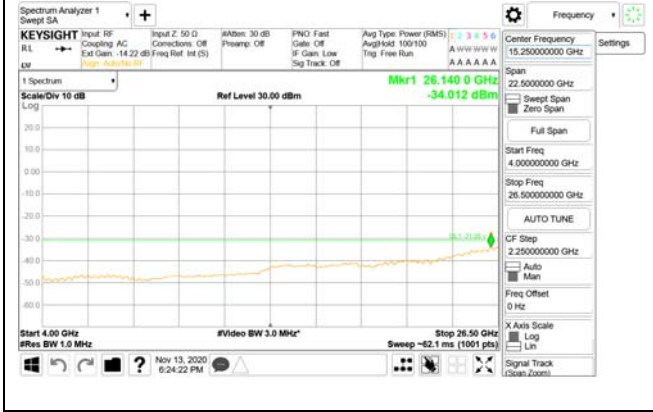

3981 MHz - 4000 MHz

CTK Co., Ltd.
(Ho-dong), 113, Yejik-ro, Cheoin-gu,
Yongin-si, Gyeonggi-do, Korea
Tel: +82-31-339-9970
Fax: +82-31-624-9501

Report No.:
CTK-2020-04662
Page (2071) / (2355)
Pages

4000 MHz - 26.5 GHz