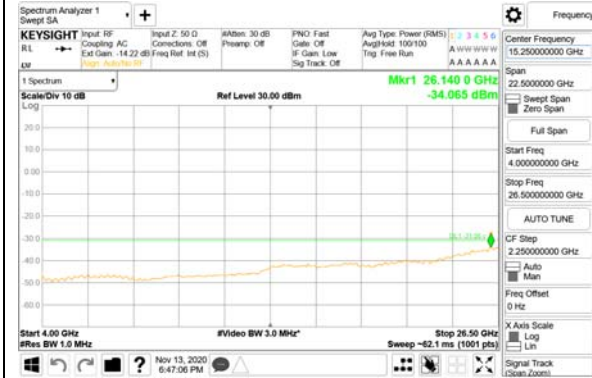

CTK Co., Ltd.
(Ho-dong), 113, Yejik-ro, Cheoin-gu,
Yongin-si, Gyeonggi-do, Korea
Tel: +82-31-339-9970
Fax: +82-31-624-9501

Report No.:
CTK-2020-04662
Page (2081) / (2355)
Pages

4000 MHz - 26.5 GHz