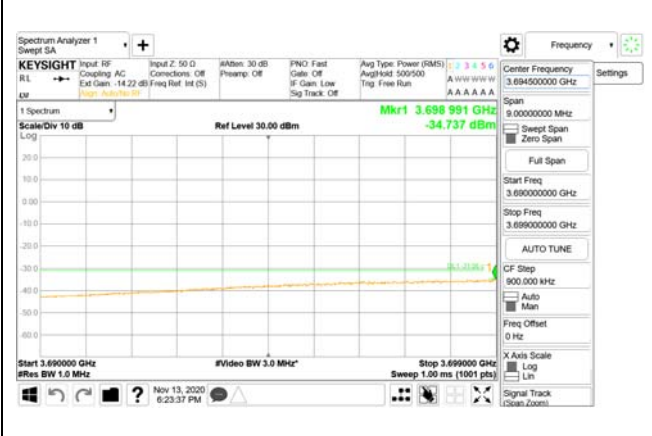

Report No.:
CTK-2020-04662
Page (2069) / (2355)
Pages

4000 MHz - 26.5 GHz

ANT23

9 kHz - 150 kHz

150 kHz - 30 MHz

30 MHz - 1000 MHz

1000 MHz - 3690 MHz

3690 MHz - 3699 MHz