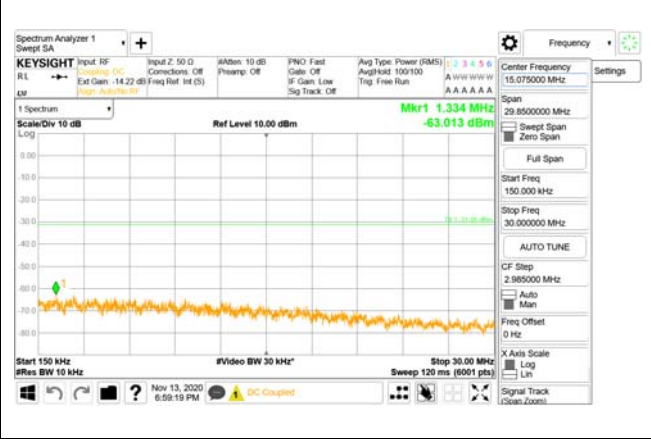

Report No.:
CTK-2020-04662
Page (2085) / (2355)
Pages

4000 MHz - 26.5 GHz

ANT31

9 kHz - 150 kHz

150 kHz - 30 MHz

30 MHz - 1000 MHz

1000 MHz - 3690 MHz

3690 MHz - 3699 MHz