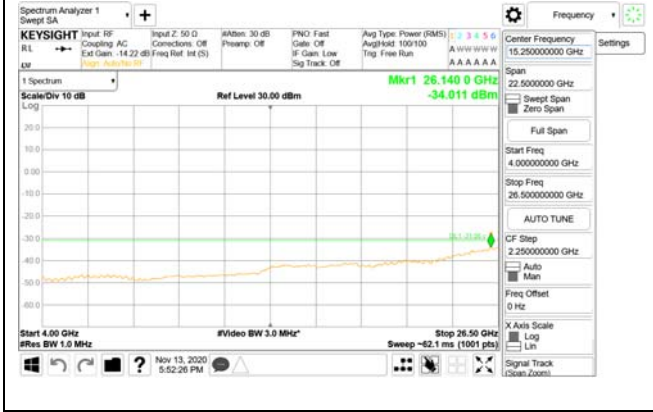

CTK Co., Ltd.
(Ho-dong), 113, Yejik-ro, Cheoin-gu,
Yongin-si, Gyeonggi-do, Korea
Tel: +82-31-339-9970
Fax: +82-31-624-9501

Report No.:
CTK-2020-04662
Page (2057) / (2355)
Pages

4000 MHz - 26.5 GHz