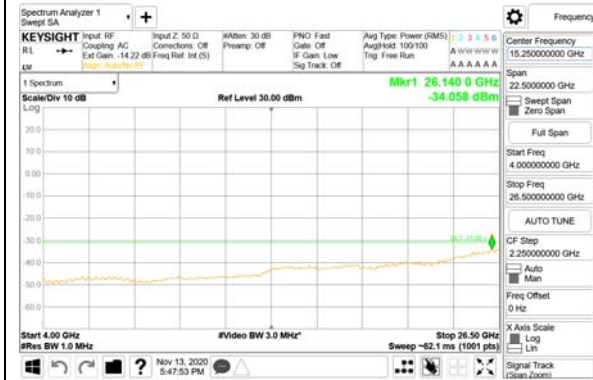

3981 MHz - 4000 MHz

CTK Co., Ltd.
(Ho-dong), 113, Yejik-ro, Cheoin-gu,
Yongin-si, Gyeonggi-do, Korea
Tel: +82-31-339-9970
Fax: +82-31-624-9501

Report No.:
CTK-2020-04662
Page (2055) / (2355)
Pages

4000 MHz - 26.5 GHz