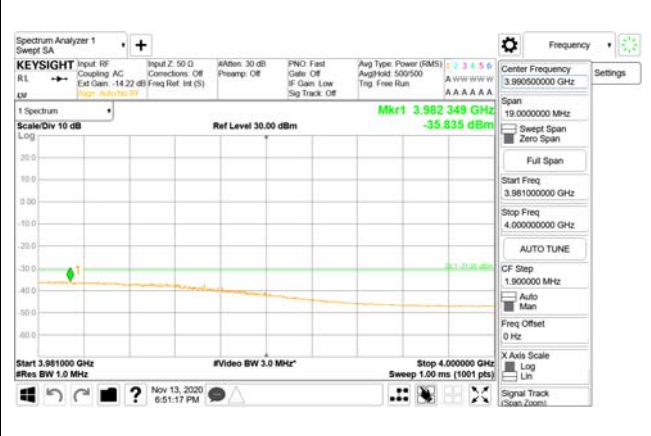

3981 MHz - 4000 MHz