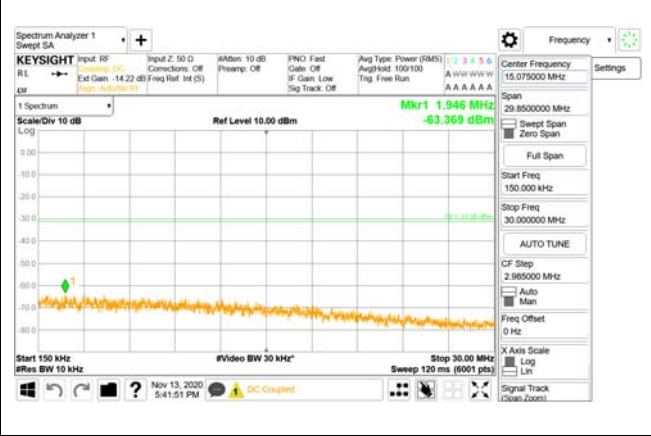

150 kHz - 30 MHz