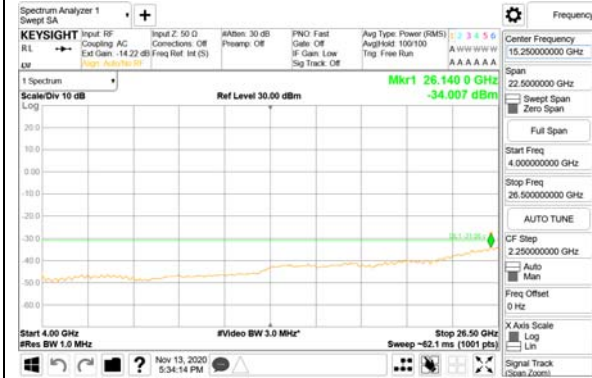

CTK Co., Ltd.
(Ho-dong), 113, Yejik-ro, Cheoin-gu,
Yongin-si, Gyeonggi-do, Korea
Tel: +82-31-339-9970
Fax: +82-31-624-9501

Report No.:
CTK-2020-04662
Page (2049) / (2355)
Pages

4000 MHz - 26.5 GHz