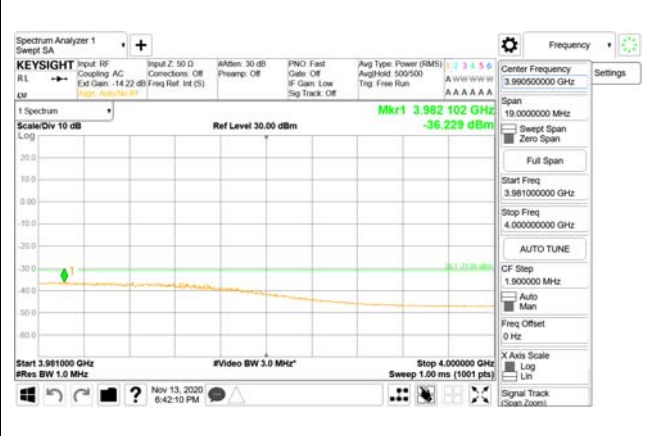

3981 MHz - 4000 MHz