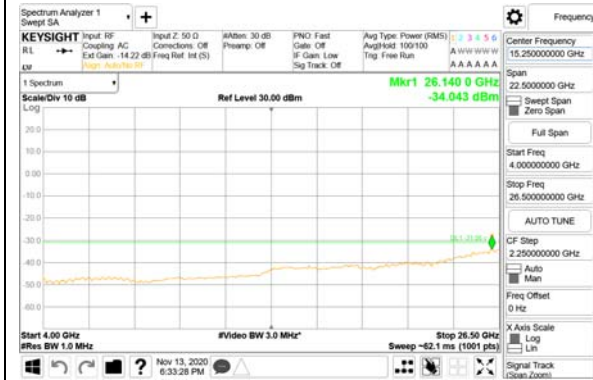

3981 MHz - 4000 MHz

CTK Co., Ltd.
(Ho-dong), 113, Yejik-ro, Cheoin-gu,
Yongin-si, Gyeonggi-do, Korea
Tel: +82-31-339-9970
Fax: +82-31-624-9501

Report No.:
CTK-2020-04662
Page (2075) / (2355)
Pages

4000 MHz - 26.5 GHz