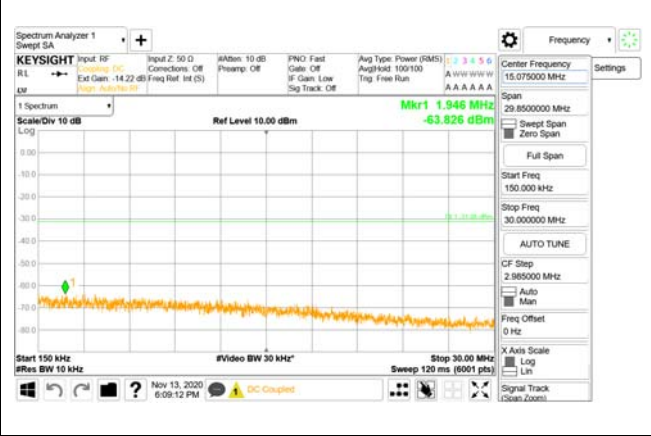

150 kHz - 30 MHz