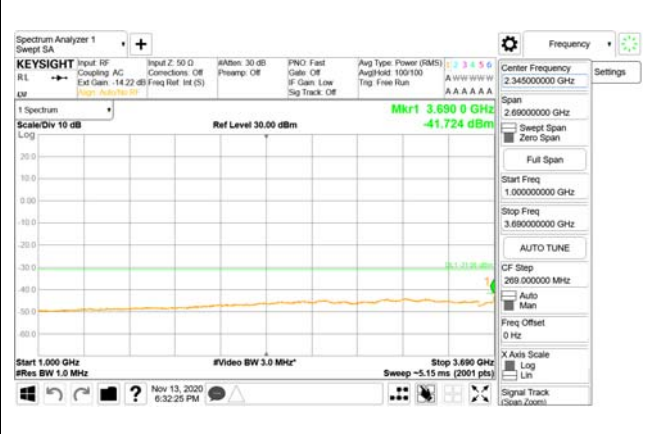

Report No.:
CTK-2020-04662
Page (2073) / (2355)
Pages

4000 MHz - 26.5 GHz

ANT25

9 kHz - 150 kHz

150 kHz - 30 MHz

30 MHz - 1000 MHz

1000 MHz - 3690 MHz

3690 MHz - 3699 MHz