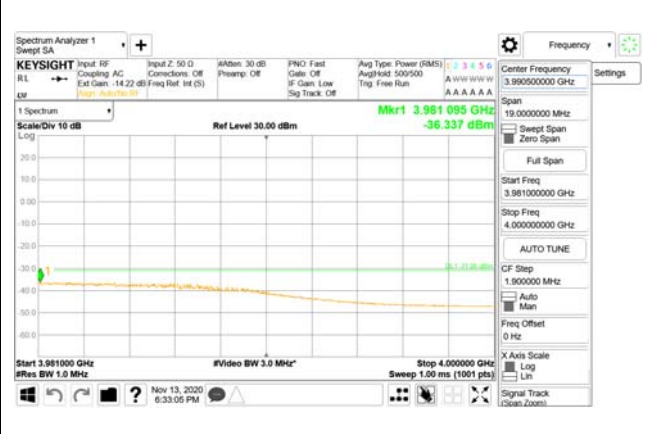

3981 MHz - 4000 MHz