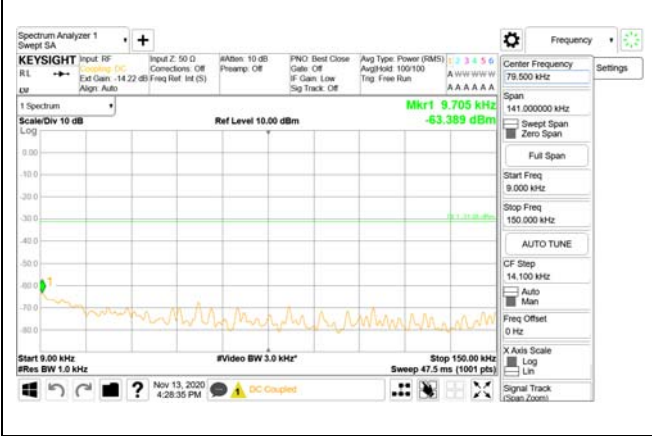

ANT34

9 kHz - 150 kHz