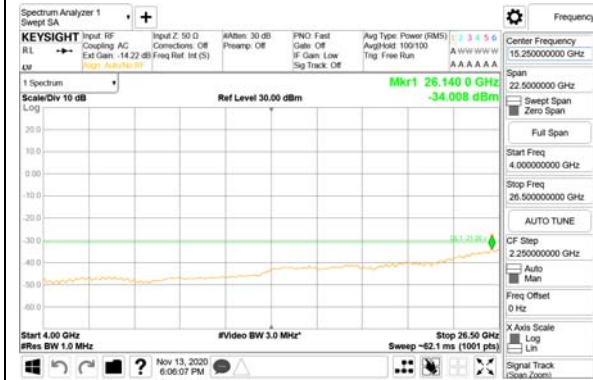

3981 MHz - 4000 MHz

CTK Co., Ltd.
(Ho-dong), 113, Yejik-ro, Cheoin-gu,
Yongin-si, Gyeonggi-do, Korea
Tel: +82-31-339-9970
Fax: +82-31-624-9501

Report No.:
CTK-2020-04662
Page (2063) / (2355)
Pages

4000 MHz - 26.5 GHz