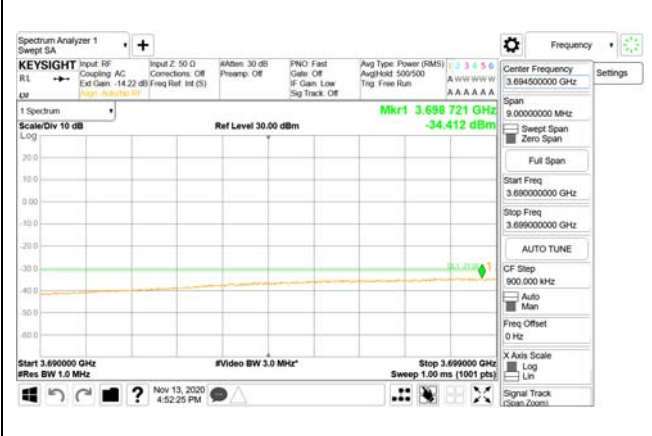

Report No.:
CTK-2020-04662
Page (2029) / (2355)
Pages

4000 MHz - 26.5 GHz

ANT3

9 kHz - 150 kHz

150 kHz - 30 MHz

30 MHz - 1000 MHz

1000 MHz - 3690 MHz

3690 MHz - 3699 MHz