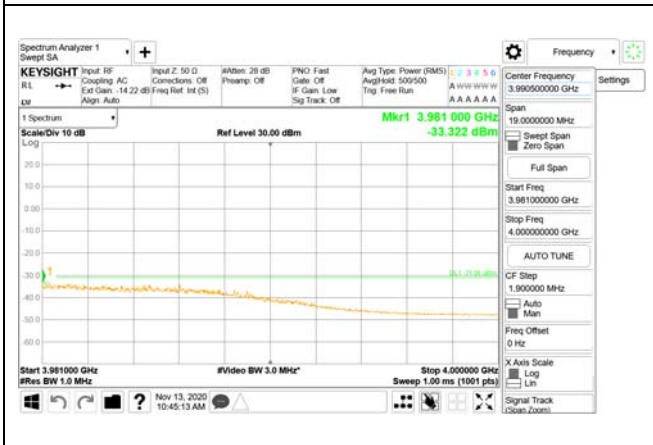

3981 MHz - 4000 MHz