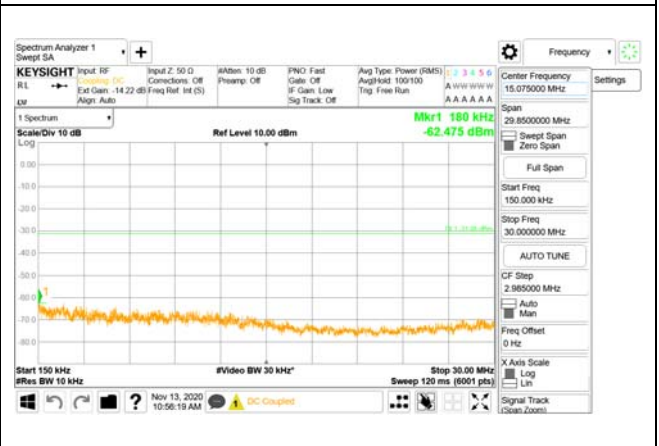

150 kHz - 30 MHz