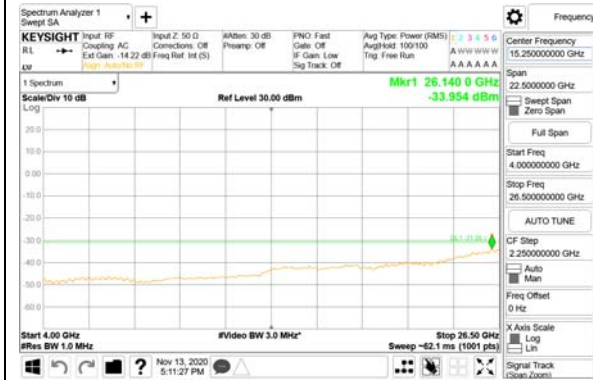

3981 MHz - 4000 MHz

CTK Co., Ltd.
(Ho-dong), 113, Yejik-ro, Cheoin-gu,
Yongin-si, Gyeonggi-do, Korea
Tel: +82-31-339-9970
Fax: +82-31-624-9501

Report No.:
CTK-2020-04662
Page (2039) / (2355)
Pages

4000 MHz - 26.5 GHz