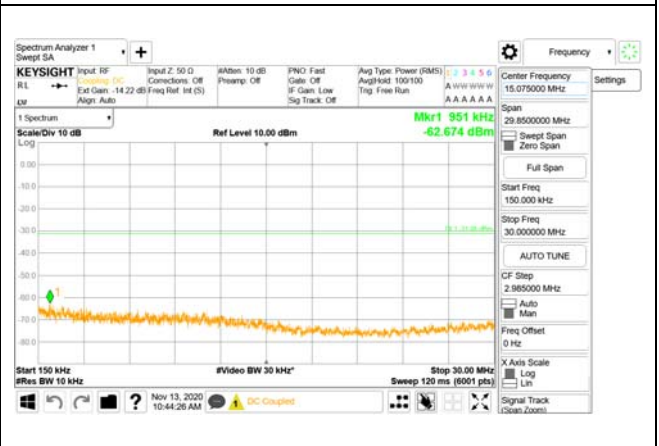

CTK Co., Ltd.
(Ho-dong), 113, Yejik-ro, Cheoin-gu,
Yongin-si, Gyeonggi-do, Korea
Tel: +82-31-339-9970
Fax: +82-31-624-9501

Report No.:
CTK-2020-04662
Page (2002) / (2355)
Pages

ANT41

9 kHz - 150 kHz

150 kHz - 30 MHz