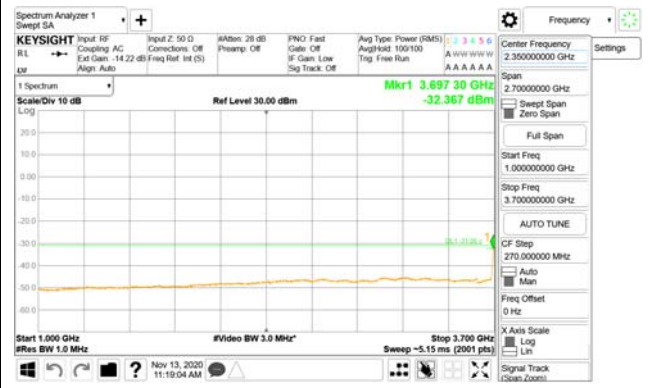

Report No.:
 CTK-2020-04662
 Page (2019) / (2355)
 Pages

ANT58

9 kHz - 150 kHz

150 kHz - 30 MHz

30 MHz - 1000 MHz

1000 MHz - 3700 MHz

3981 MHz - 4000 MHz

4000 MHz - 26.5 GHz