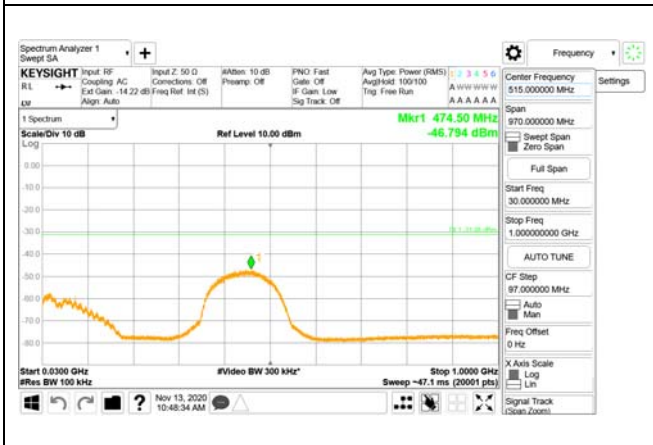

Report No.:
CTK-2020-04662
Page (2004) / (2355)
Pages

ANT43

9 kHz - 150 kHz

150 kHz - 30 MHz

30 MHz - 1000 MHz

1000 MHz - 3700 MHz

3981 MHz - 4000 MHz

4000 MHz - 26.5 GHz