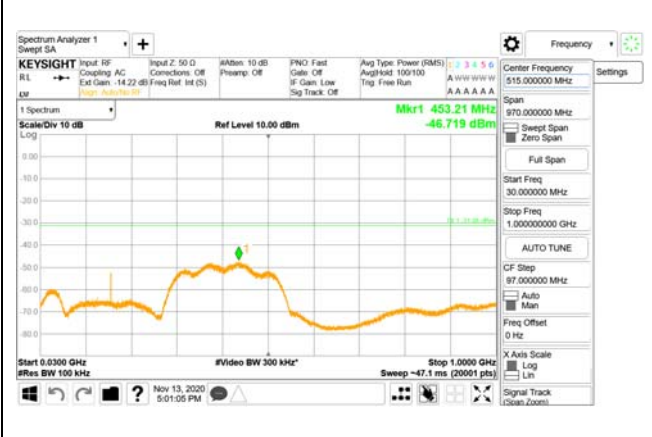

Report No.:
CTK-2020-04662
Page (2033) / (2355)
Pages

4000 MHz - 26.5 GHz

ANT5

9 kHz - 150 kHz

150 kHz - 30 MHz

30 MHz - 1000 MHz

1000 MHz - 3690 MHz

3690 MHz - 3699 MHz