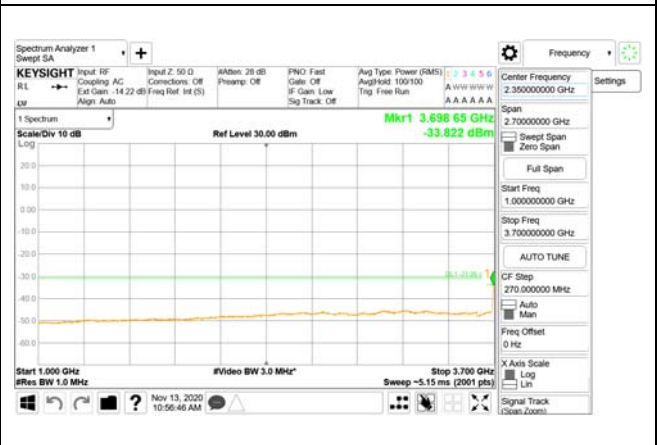

1000 MHz - 3700 MHz