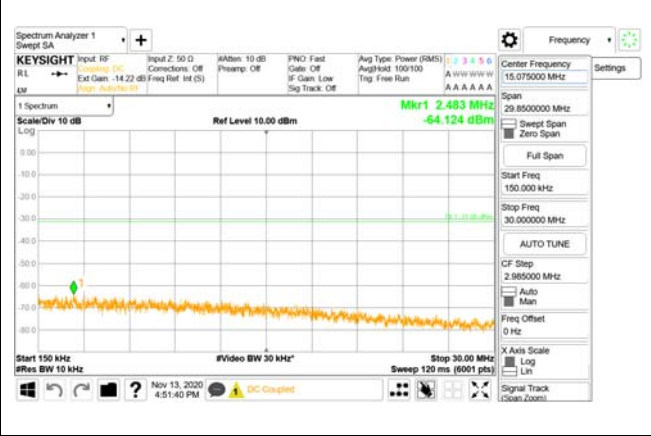

Report No.:
CTK-2020-04662
Page (2029) / (2355)
Pages

4000 MHz - 26.5 GHz

ANT3

9 kHz - 150 kHz

150 kHz - 30 MHz

30 MHz - 1000 MHz

1000 MHz - 3690 MHz

3690 MHz - 3699 MHz