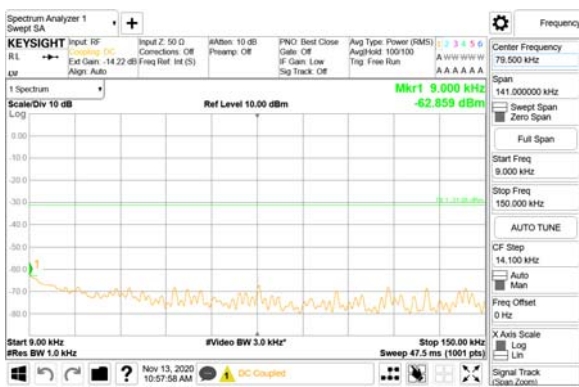

CTK Co., Ltd.
(Ho-dong), 113, Yejik-ro, Cheoin-gu,
Yongin-si, Gyeonggi-do, Korea
Tel: +82-31-339-9970
Fax: +82-31-624-9501

Report No.:
CTK-2020-04662
Page (2009) / (2355)
Pages

ANT48

9 kHz - 150 kHz