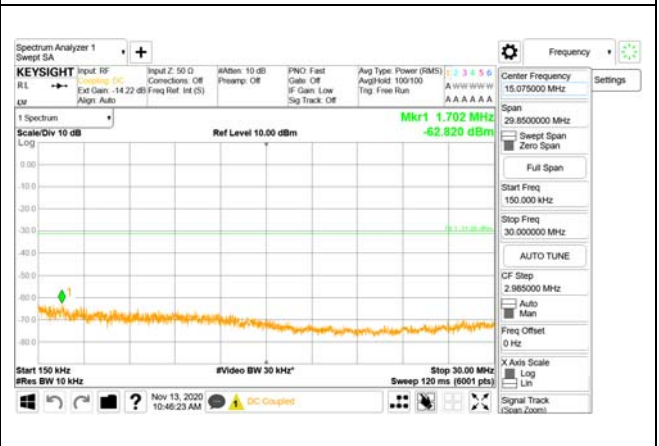

150 kHz - 30 MHz