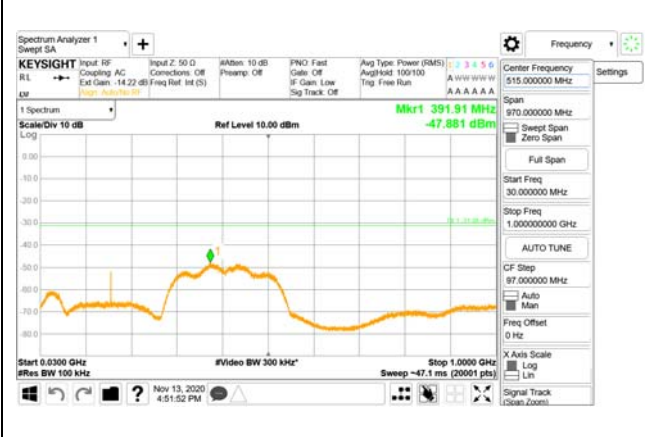

Report No.:
CTK-2020-04662
Page (2029) / (2355)
Pages

4000 MHz - 26.5 GHz

ANT3

9 kHz - 150 kHz

150 kHz - 30 MHz

30 MHz - 1000 MHz

1000 MHz - 3690 MHz

3690 MHz - 3699 MHz