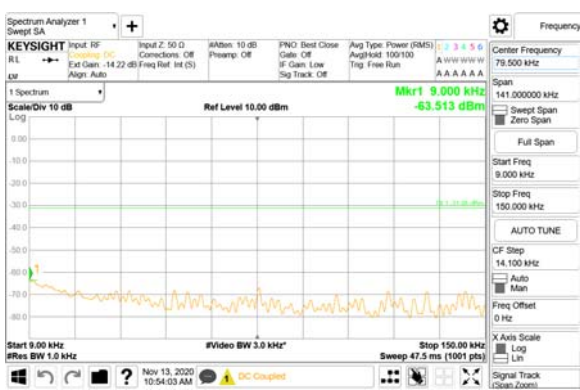

CTK Co., Ltd.
(Ho-dong), 113, Yejik-ro, Cheoin-gu,
Yongin-si, Gyeonggi-do, Korea
Tel: +82-31-339-9970
Fax: +82-31-624-9501

Report No.:
CTK-2020-04662
Page (2007) / (2355)
Pages

ANT46

9 kHz - 150 kHz