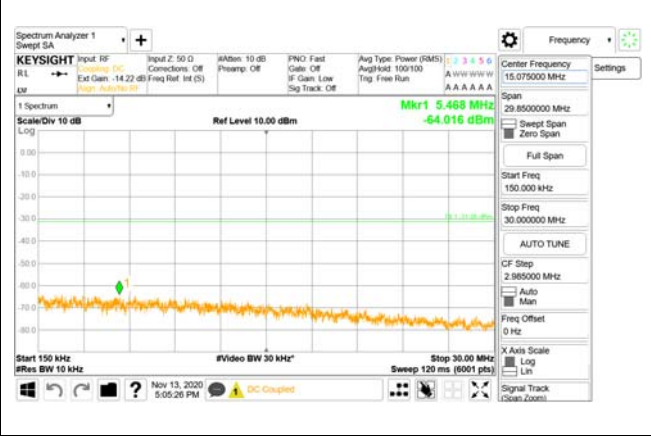

150 kHz - 30 MHz