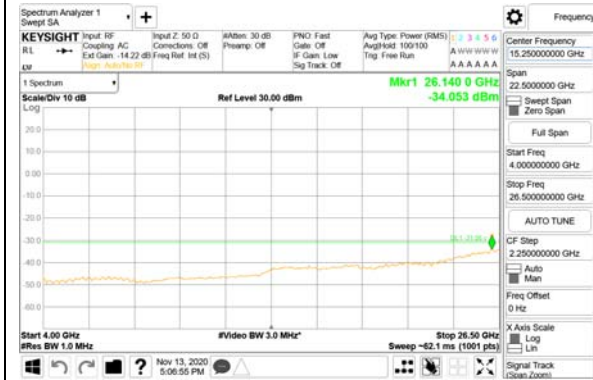

CTK Co., Ltd.
(Ho-dong), 113, Yejik-ro, Cheoin-gu,
Yongin-si, Gyeonggi-do, Korea
Tel: +82-31-339-9970
Fax: +82-31-624-9501

Report No.:
CTK-2020-04662
Page (2037) / (2355)
Pages

4000 MHz - 26.5 GHz