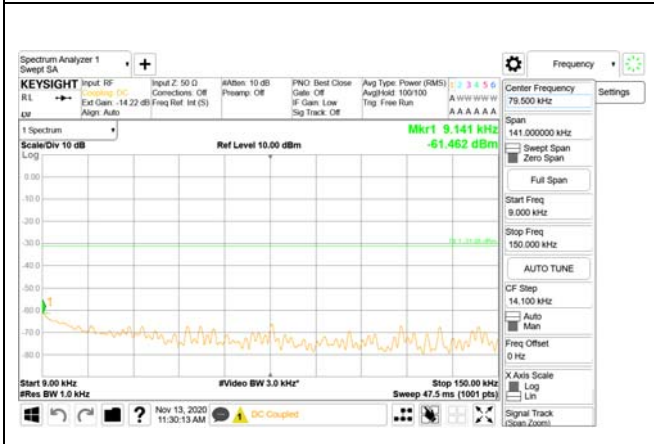

CTK Co., Ltd.
(Ho-dong), 113, Yejik-ro, Cheoin-gu,
Yongin-si, Gyeonggi-do, Korea
Tel: +82-31-339-9970
Fax: +82-31-624-9501

Report No.:
CTK-2020-04662
Page (2025) / (2355)
Pages

ANT64

9 kHz - 150 kHz