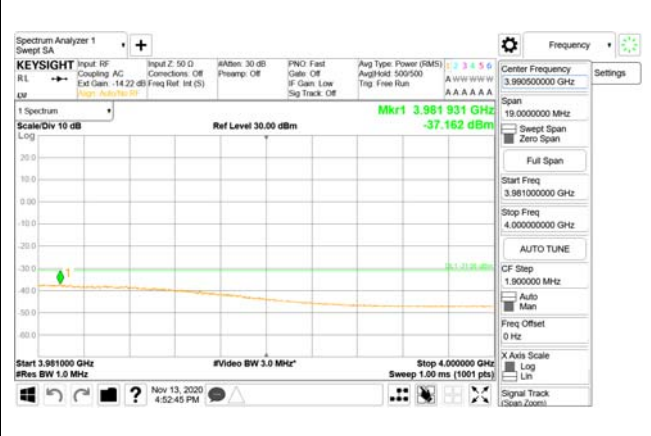

3981 MHz - 4000 MHz