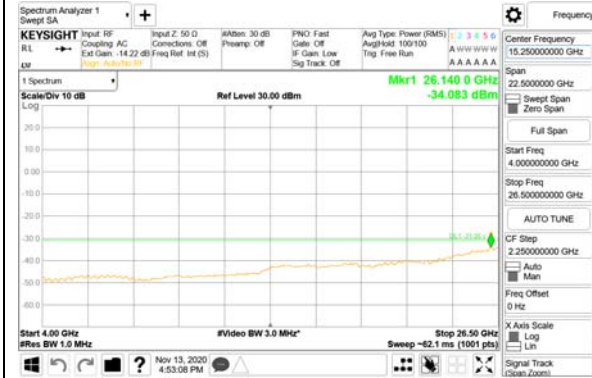

3981 MHz - 4000 MHz

CTK Co., Ltd.
(Ho-dong), 113, Yejik-ro, Cheoin-gu,
Yongin-si, Gyeonggi-do, Korea
Tel: +82-31-339-9970
Fax: +82-31-624-9501

Report No.:
CTK-2020-04662
Page (2031) / (2355)
Pages

4000 MHz - 26.5 GHz