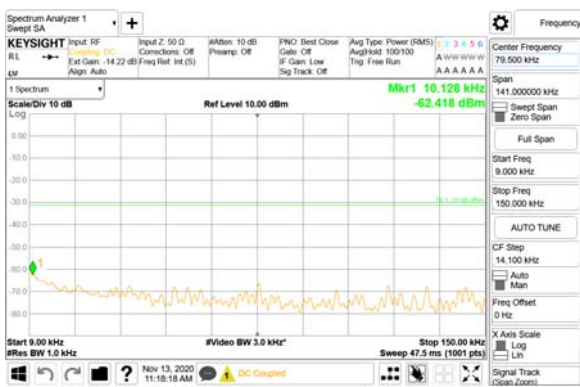

CTK Co., Ltd.
(Ho-dong), 113, Yejik-ro, Cheoin-gu,
Yongin-si, Gyeonggi-do, Korea
Tel: +82-31-339-9970
Fax: +82-31-624-9501

Report No.:
CTK-2020-04662
Page (2019) / (2355)
Pages

ANT58

9 kHz - 150 kHz