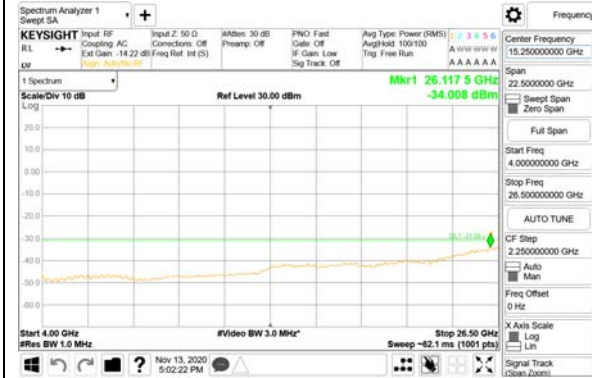

3981 MHz - 4000 MHz

CTK Co., Ltd.
(Ho-dong), 113, Yejik-ro, Cheoin-gu,
Yongin-si, Gyeonggi-do, Korea
Tel: +82-31-339-9970
Fax: +82-31-624-9501

Report No.:
CTK-2020-04662
Page (2035) / (2355)
Pages

4000 MHz - 26.5 GHz