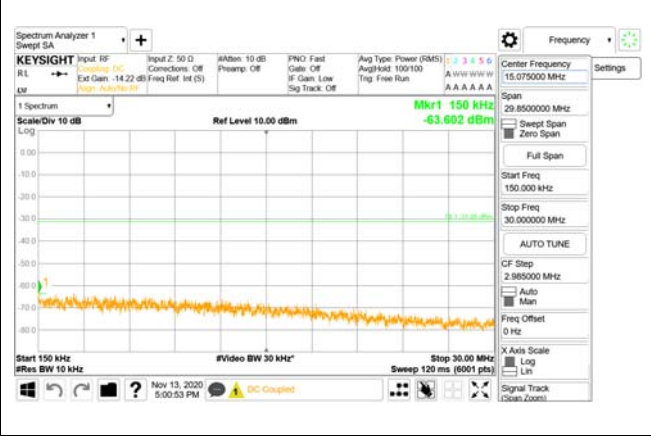

Report No.:
CTK-2020-04662
Page (2033) / (2355)
Pages

4000 MHz - 26.5 GHz

ANT5

9 kHz - 150 kHz

150 kHz - 30 MHz

30 MHz - 1000 MHz

1000 MHz - 3690 MHz

3690 MHz - 3699 MHz