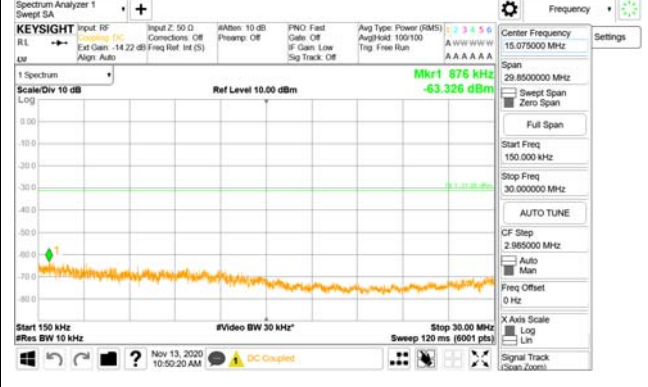

150 kHz - 30 MHz