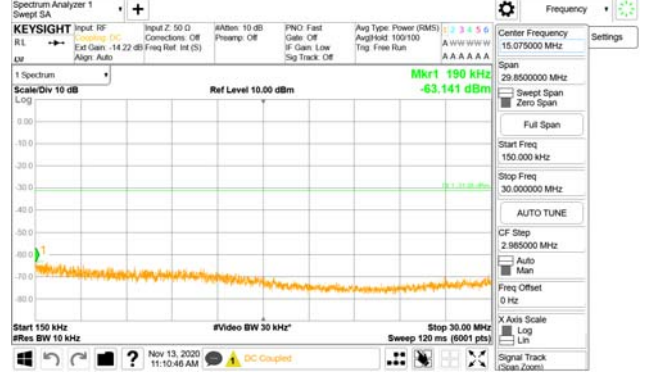

150 kHz - 30 MHz