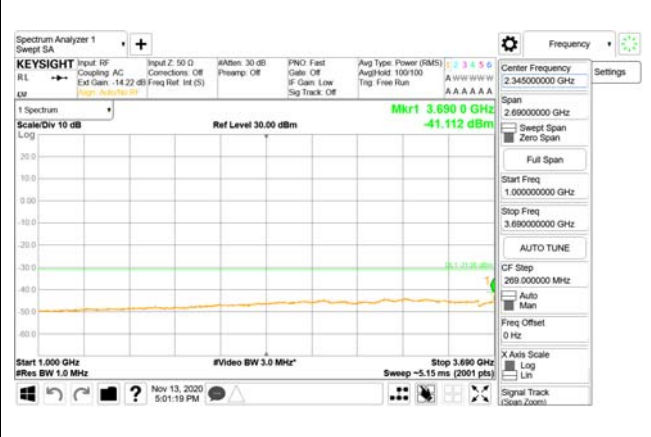

Report No.:
CTK-2020-04662
Page (2033) / (2355)
Pages

4000 MHz - 26.5 GHz

ANT5

9 kHz - 150 kHz

150 kHz - 30 MHz

30 MHz - 1000 MHz

1000 MHz - 3690 MHz

3690 MHz - 3699 MHz