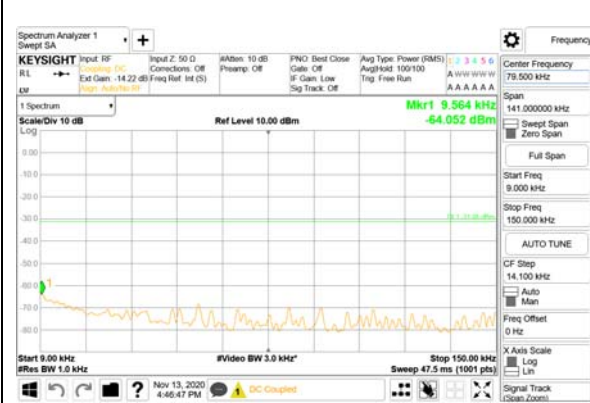

ANT2

9 kHz - 150 kHz