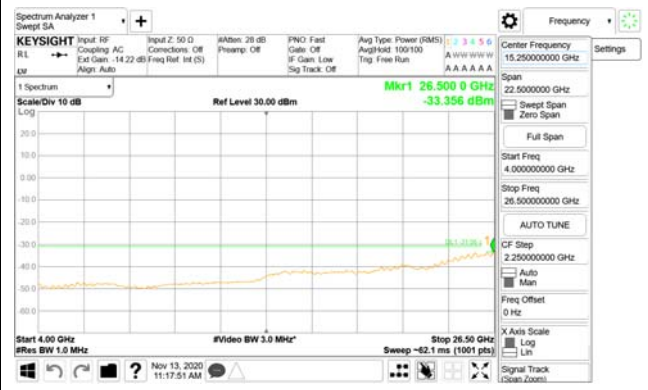

4000 MHz - 26.5 GHz