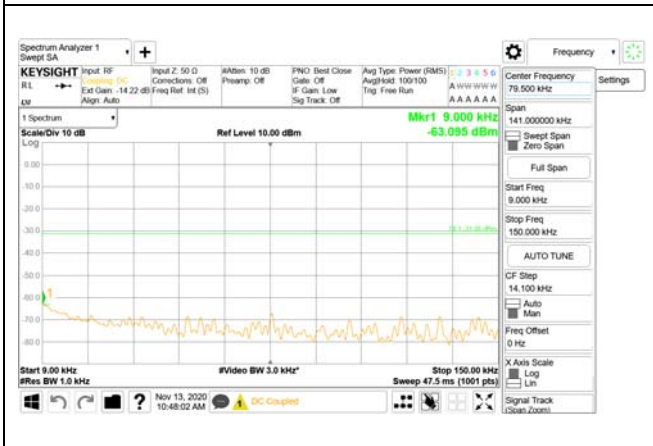

CTK Co., Ltd.
(Ho-dong), 113, Yejik-ro, Cheoin-gu,
Yongin-si, Gyeonggi-do, Korea
Tel: +82-31-339-9970
Fax: +82-31-624-9501

Report No.:
CTK-2020-04662
Page (2004) / (2355)
Pages

ANT43

9 kHz - 150 kHz