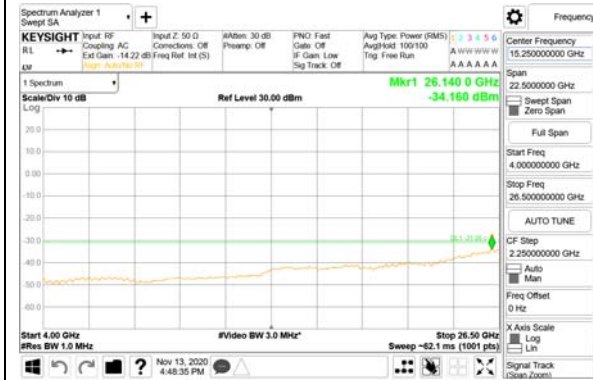

CTK Co., Ltd.
(Ho-dong), 113, Yejik-ro, Cheoin-gu,
Yongin-si, Gyeonggi-do, Korea
Tel: +82-31-339-9970
Fax: +82-31-624-9501

Report No.:
CTK-2020-04662
Page (2029) / (2355)
Pages

4000 MHz - 26.5 GHz