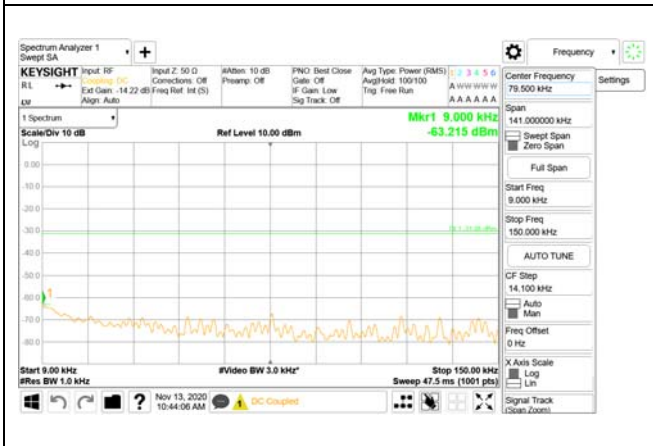

CTK Co., Ltd.
(Ho-dong), 113, Yejik-ro, Cheoin-gu,
Yongin-si, Gyeonggi-do, Korea
Tel: +82-31-339-9970
Fax: +82-31-624-9501

Report No.:
CTK-2020-04662
Page (2002) / (2355)
Pages

ANT41

9 kHz - 150 kHz

150 kHz - 30 MHz