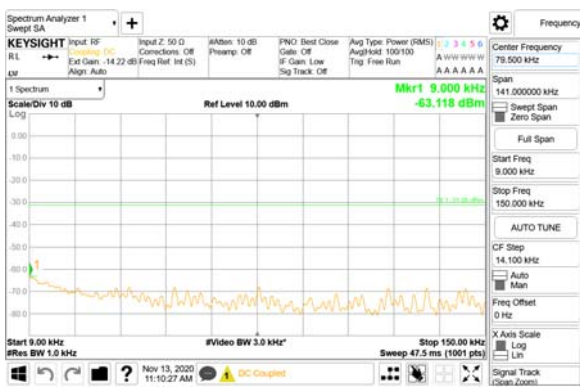

CTK Co., Ltd.
(Ho-dong), 113, Yejik-ro, Cheoin-gu,
Yongin-si, Gyeonggi-do, Korea
Tel: +82-31-339-9970
Fax: +82-31-624-9501

Report No.:
CTK-2020-04662
Page (2015) / (2355)
Pages

ANT54

9 kHz - 150 kHz