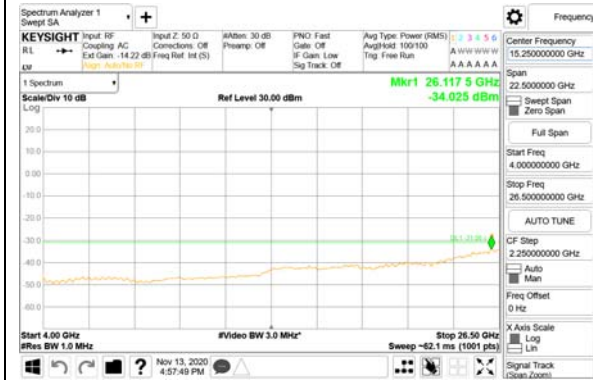

CTK Co., Ltd.
(Ho-dong), 113, Yejik-ro, Cheoin-gu,
Yongin-si, Gyeonggi-do, Korea
Tel: +82-31-339-9970
Fax: +82-31-624-9501

Report No.:
CTK-2020-04662
Page (2033) / (2355)
Pages

4000 MHz - 26.5 GHz