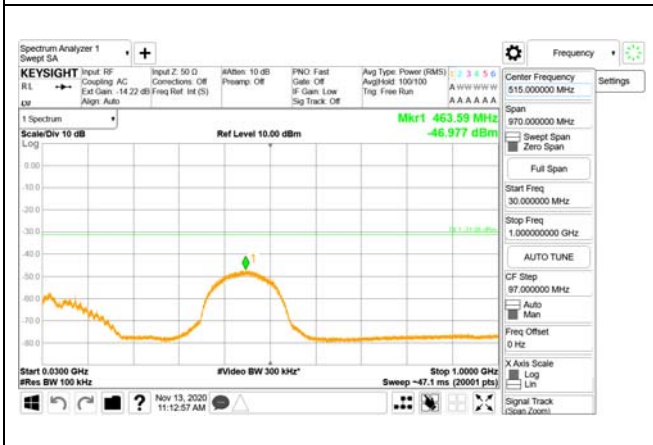

Report No.:
CTK-2020-04662
Page (2016) / (2355)
Pages

ANT55

9 kHz - 150 kHz

150 kHz - 30 MHz

30 MHz - 1000 MHz

1000 MHz - 3700 MHz

3981 MHz - 4000 MHz

4000 MHz - 26.5 GHz