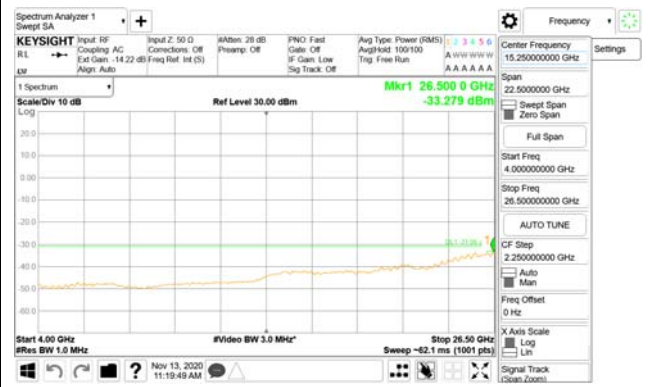

Report No.:
 CTK-2020-04662
 Page (2019) / (2355)
 Pages

ANT58

9 kHz - 150 kHz

150 kHz - 30 MHz

30 MHz - 1000 MHz

1000 MHz - 3700 MHz

3981 MHz - 4000 MHz

4000 MHz - 26.5 GHz