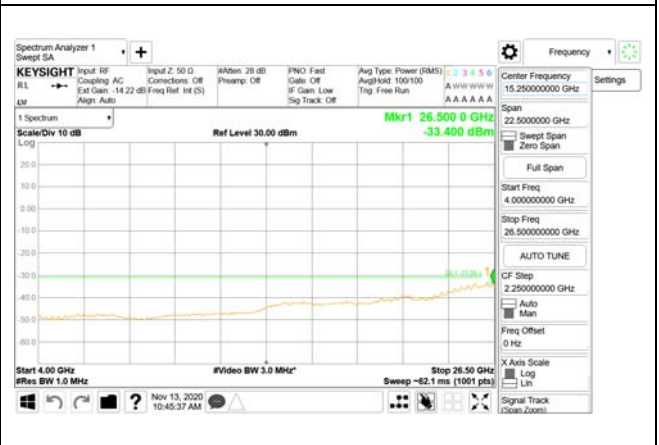

30 MHz - 1000 MHz

1000 MHz - 3700 MHz

3981 MHz - 4000 MHz

4000 MHz - 26.5 GHz

CTK Co., Ltd.
(Ho-dong), 113, Yejik-ro, Cheoin-gu,
Yongin-si, Gyeonggi-do, Korea
Tel: +82-31-339-9970
Fax: +82-31-624-9501

Report No.:
CTK-2020-04662
Page (2003) / (2355)
Pages