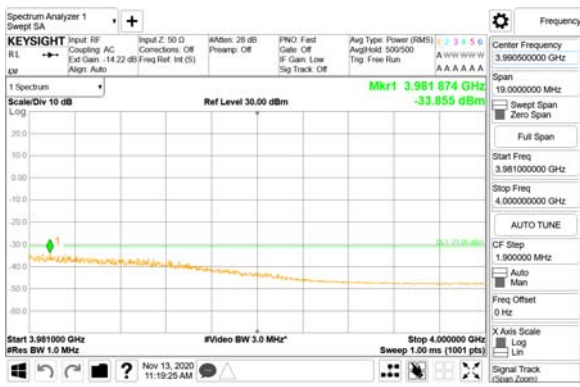

Report No.:
 CTK-2020-04662
 Page (2019) / (2355)
 Pages

ANT58

9 kHz - 150 kHz

150 kHz - 30 MHz

30 MHz - 1000 MHz

1000 MHz - 3700 MHz

3981 MHz - 4000 MHz

4000 MHz - 26.5 GHz