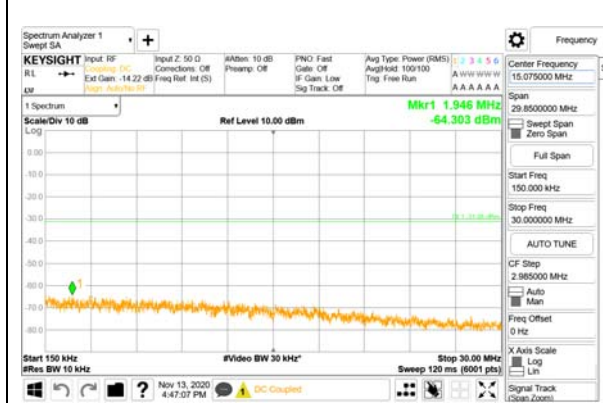

150 kHz - 30 MHz