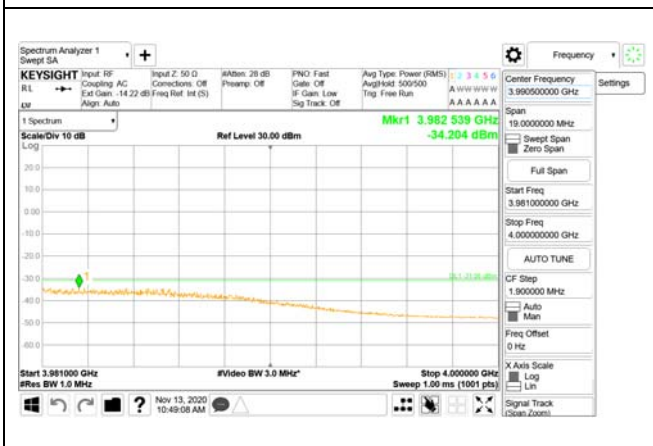

Report No.:
CTK-2020-04662
Page (2004) / (2355)
Pages

ANT43

9 kHz - 150 kHz

150 kHz - 30 MHz

30 MHz - 1000 MHz

1000 MHz - 3700 MHz

3981 MHz - 4000 MHz

4000 MHz - 26.5 GHz