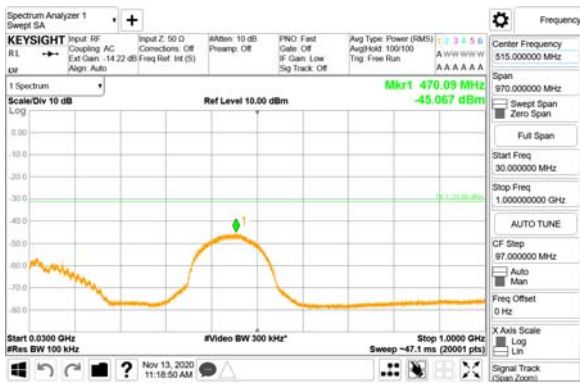

Report No.:
 CTK-2020-04662
 Page (2019) / (2355)
 Pages

ANT58

9 kHz - 150 kHz

150 kHz - 30 MHz

30 MHz - 1000 MHz

1000 MHz - 3700 MHz

3981 MHz - 4000 MHz

4000 MHz - 26.5 GHz