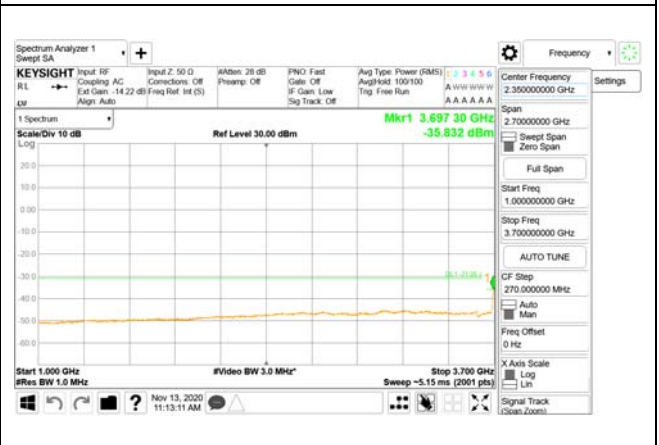

Report No.:
CTK-2020-04662
Page (2016) / (2355)
Pages

ANT55

9 kHz - 150 kHz

150 kHz - 30 MHz

30 MHz - 1000 MHz

1000 MHz - 3700 MHz

3981 MHz - 4000 MHz

4000 MHz - 26.5 GHz