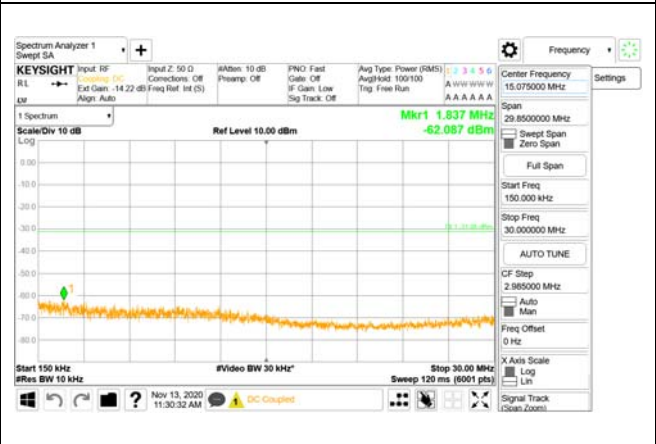

150 kHz - 30 MHz