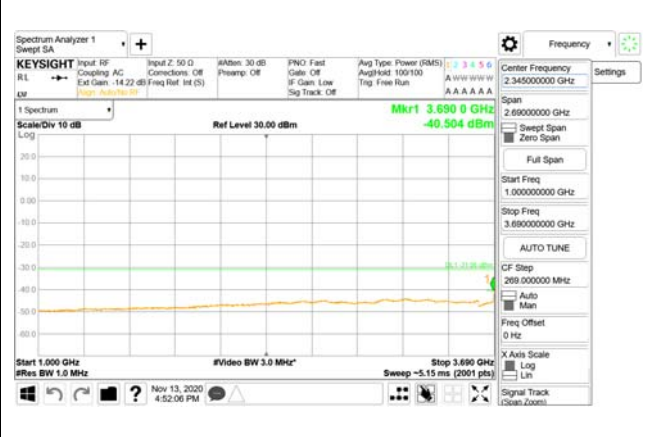

Report No.:
CTK-2020-04662
Page (2029) / (2355)
Pages

4000 MHz - 26.5 GHz

ANT3

9 kHz - 150 kHz

150 kHz - 30 MHz

30 MHz - 1000 MHz

1000 MHz - 3690 MHz

3690 MHz - 3699 MHz