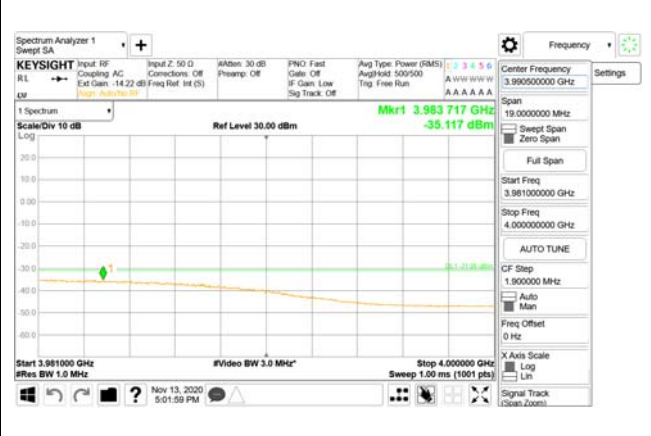

3981 MHz - 4000 MHz