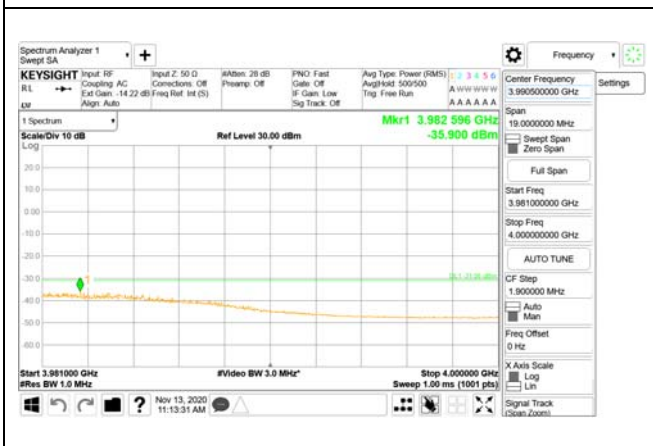

Report No.:
CTK-2020-04662
Page (2016) / (2355)
Pages

ANT55

9 kHz - 150 kHz

150 kHz - 30 MHz

30 MHz - 1000 MHz

1000 MHz - 3700 MHz

3981 MHz - 4000 MHz

4000 MHz - 26.5 GHz