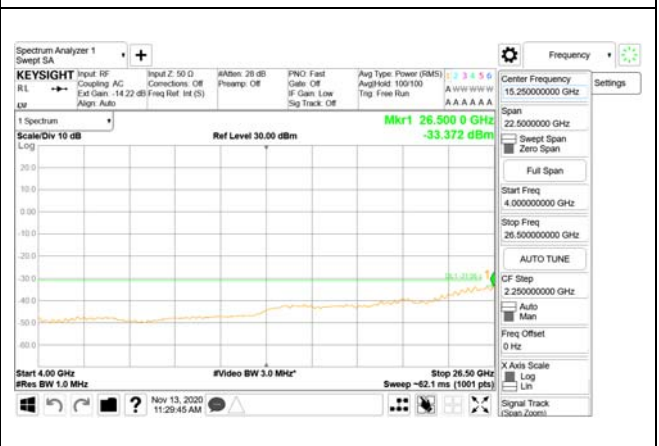

30 MHz - 1000 MHz

1000 MHz - 3700 MHz

3981 MHz - 4000 MHz

4000 MHz - 26.5 GHz

CTK Co., Ltd.
(Ho-dong), 113, Yejik-ro, Cheoin-gu,
Yongin-si, Gyeonggi-do, Korea
Tel: +82-31-339-9970
Fax: +82-31-624-9501

Report No.:
CTK-2020-04662
Page (2025) / (2355)
Pages