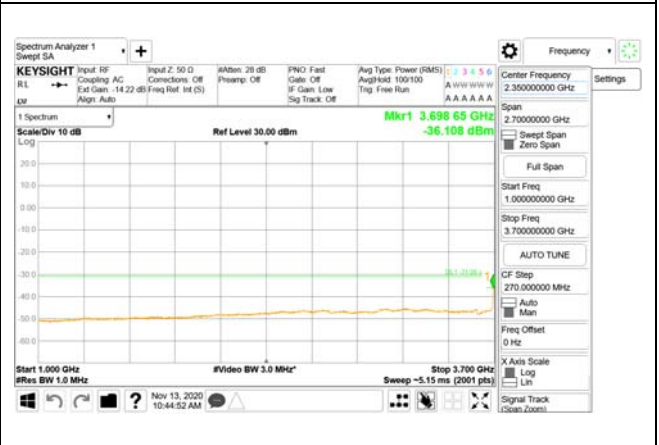

1000 MHz - 3700 MHz