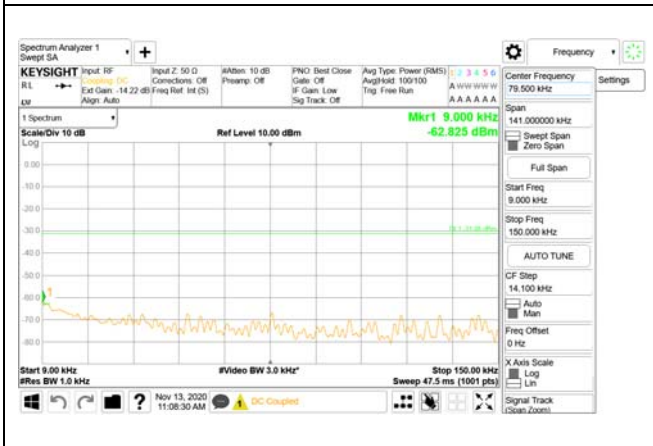

CTK Co., Ltd.
(Ho-dong), 113, Yejik-ro, Cheoin-gu,
Yongin-si, Gyeonggi-do, Korea
Tel: +82-31-339-9970
Fax: +82-31-624-9501

Report No.:
CTK-2020-04662
Page (2014) / (2355)
Pages

ANT53

9 kHz - 150 kHz