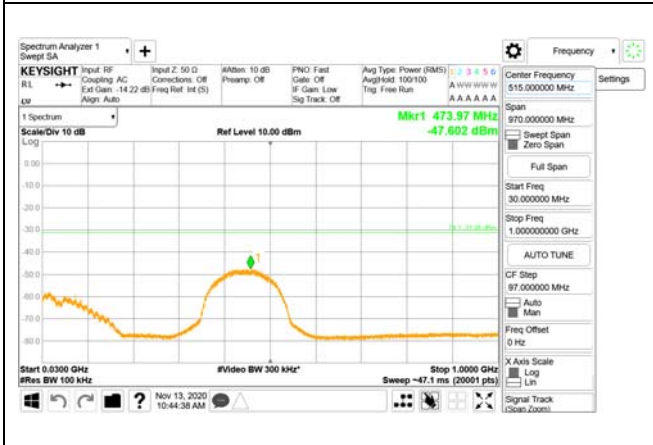

30 MHz - 1000 MHz