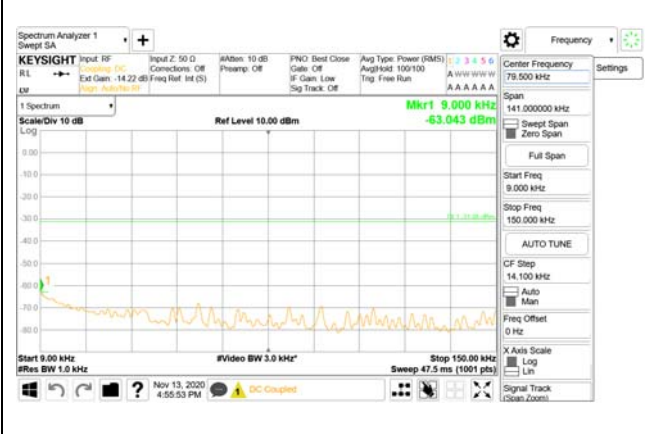

ANT4

9 kHz - 150 kHz