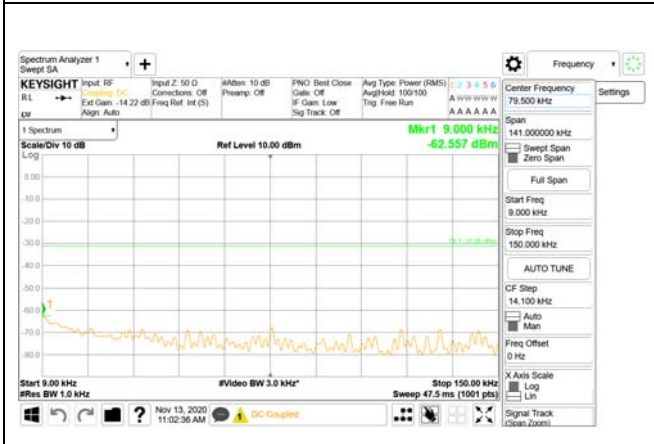

CTK Co., Ltd.
(Ho-dong), 113, Yejik-ro, Cheoin-gu,
Yongin-si, Gyeonggi-do, Korea
Tel: +82-31-339-9970
Fax: +82-31-624-9501

Report No.:
CTK-2020-04662
Page (2011) / (2355)
Pages

ANT50

9 kHz - 150 kHz