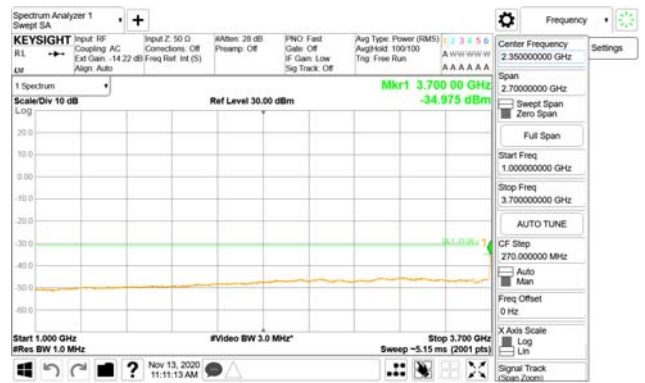

1000 MHz - 3700 MHz