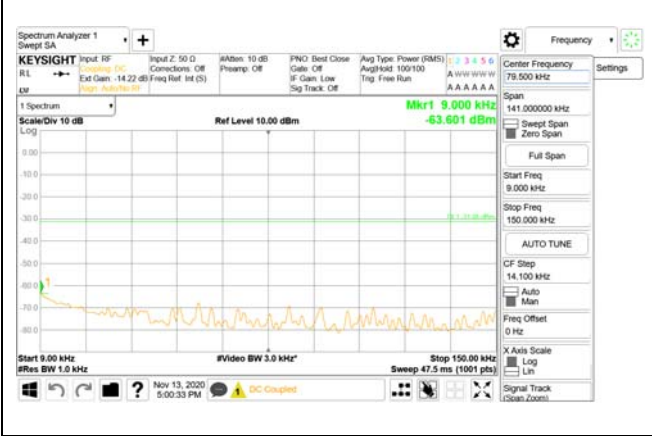

Report No.:
CTK-2020-04662
Page (2033) / (2355)
Pages

4000 MHz - 26.5 GHz

ANT5

9 kHz - 150 kHz

150 kHz - 30 MHz

30 MHz - 1000 MHz

1000 MHz - 3690 MHz

3690 MHz - 3699 MHz