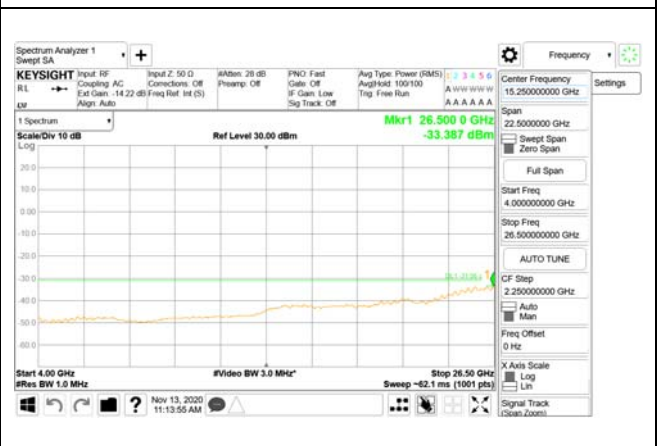

Report No.:
CTK-2020-04662
Page (2016) / (2355)
Pages

ANT55

9 kHz - 150 kHz

150 kHz - 30 MHz

30 MHz - 1000 MHz

1000 MHz - 3700 MHz

3981 MHz - 4000 MHz

4000 MHz - 26.5 GHz