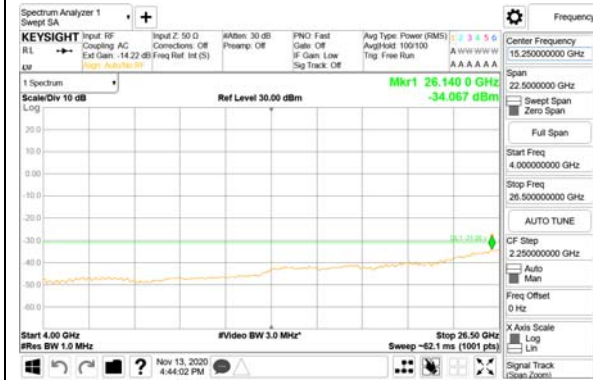

3981 MHz - 4000 MHz

CTK Co., Ltd.
(Ho-dong), 113, Yejik-ro, Cheoin-gu,
Yongin-si, Gyeonggi-do, Korea
Tel: +82-31-339-9970
Fax: +82-31-624-9501

Report No.:
CTK-2020-04662
Page (2027) / (2355)
Pages

4000 MHz - 26.5 GHz