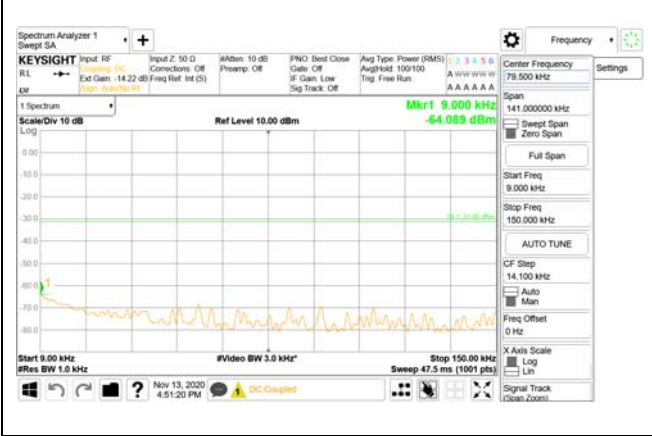

Report No.:
CTK-2020-04662
Page (2029) / (2355)
Pages

4000 MHz - 26.5 GHz

ANT3

9 kHz - 150 kHz

150 kHz - 30 MHz

30 MHz - 1000 MHz

1000 MHz - 3690 MHz

3690 MHz - 3699 MHz