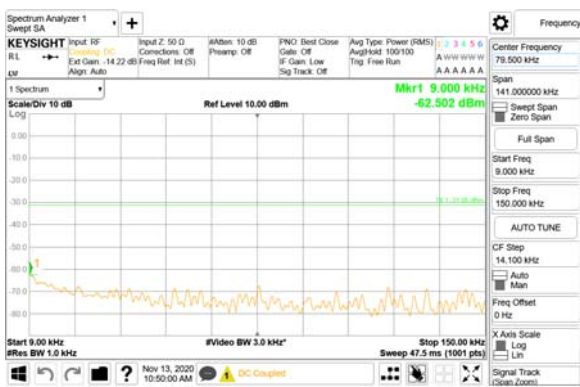

ANT44

9 kHz - 150 kHz