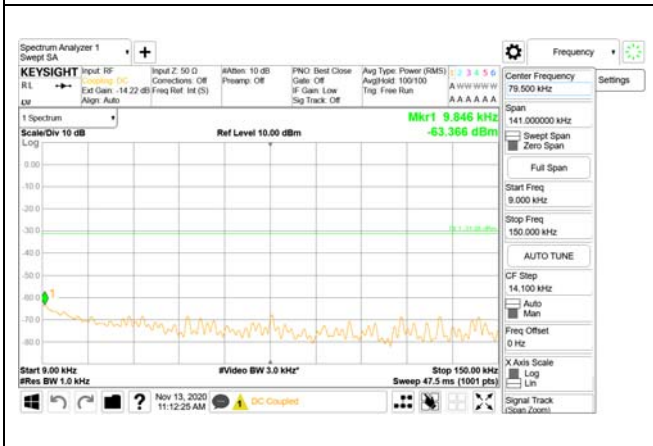

CTK Co., Ltd.
(Ho-dong), 113, Yejik-ro, Cheoin-gu,
Yongin-si, Gyeonggi-do, Korea
Tel: +82-31-339-9970
Fax: +82-31-624-9501

Report No.:
CTK-2020-04662
Page (2016) / (2355)
Pages

ANT55

9 kHz - 150 kHz