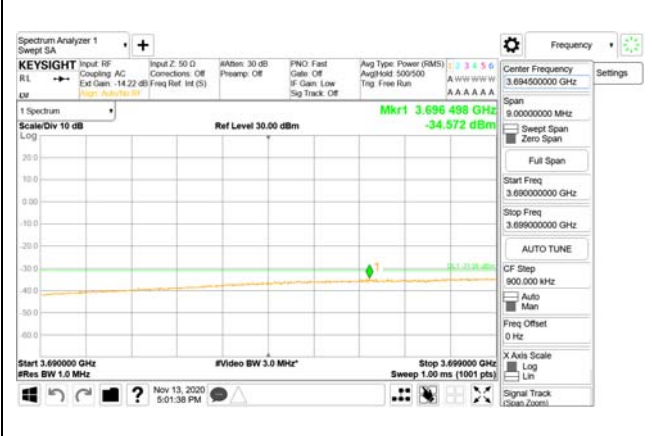

Report No.:
CTK-2020-04662
Page (2033) / (2355)
Pages

4000 MHz - 26.5 GHz

ANT5

9 kHz - 150 kHz

150 kHz - 30 MHz

30 MHz - 1000 MHz

1000 MHz - 3690 MHz

3690 MHz - 3699 MHz