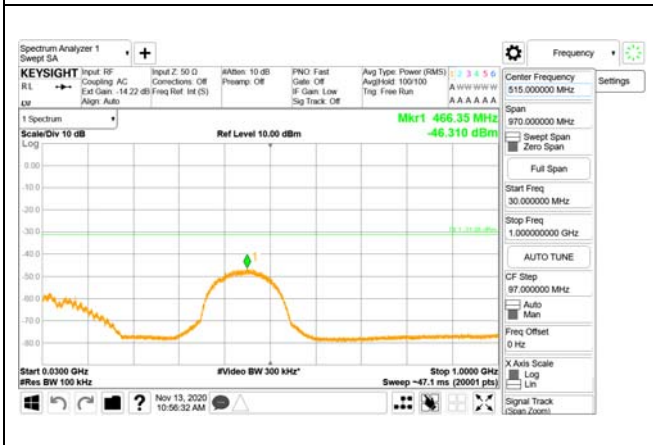

30 MHz - 1000 MHz