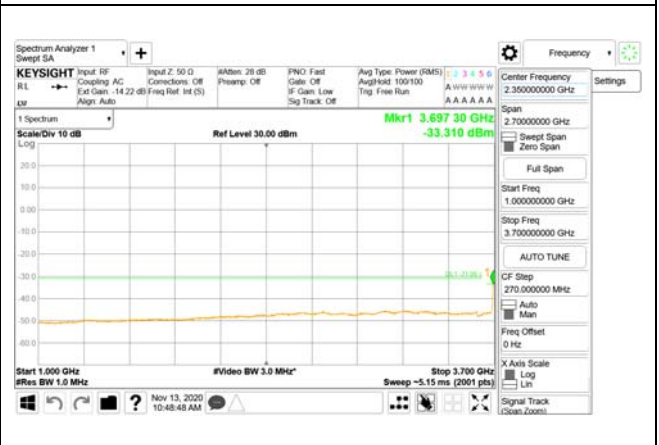

Report No.:
CTK-2020-04662
Page (2004) / (2355)
Pages

ANT43

9 kHz - 150 kHz

150 kHz - 30 MHz

30 MHz - 1000 MHz

1000 MHz - 3700 MHz

3981 MHz - 4000 MHz

4000 MHz - 26.5 GHz