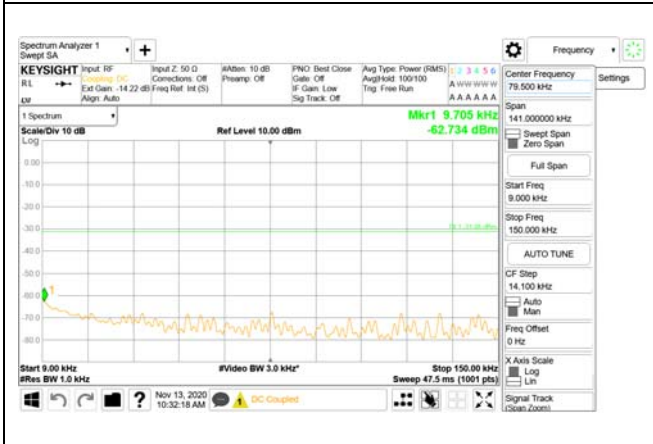

CTK Co., Ltd.
(Ho-dong), 113, Yejik-ro, Cheoin-gu,
Yongin-si, Gyeonggi-do, Korea
Tel: +82-31-339-9970
Fax: +82-31-624-9501

Report No.:
CTK-2020-04662
Page (1996) / (2355)
Pages

ANT35

9 kHz - 150 kHz