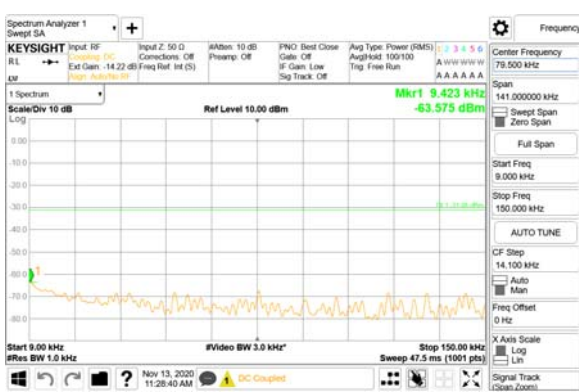

CTK Co., Ltd.
(Ho-dong), 113, Yejik-ro, Cheoin-gu,
Yongin-si, Gyeonggi-do, Korea
Tel: +82-31-339-9970
Fax: +82-31-624-9501

Report No.:
CTK-2020-04662
Page (1991) / (2355)
Pages

ANT30

9 kHz - 150 kHz