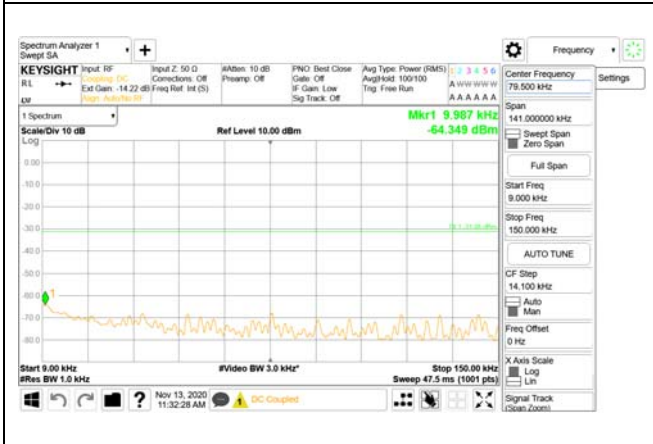

CTK Co., Ltd.
(Ho-dong), 113, Yejik-ro, Cheoin-gu,
Yongin-si, Gyeonggi-do, Korea
Tel: +82-31-339-9970
Fax: +82-31-624-9501

Report No.:
CTK-2020-04662
Page (1993) / (2355)
Pages

ANT32

9 kHz - 150 kHz