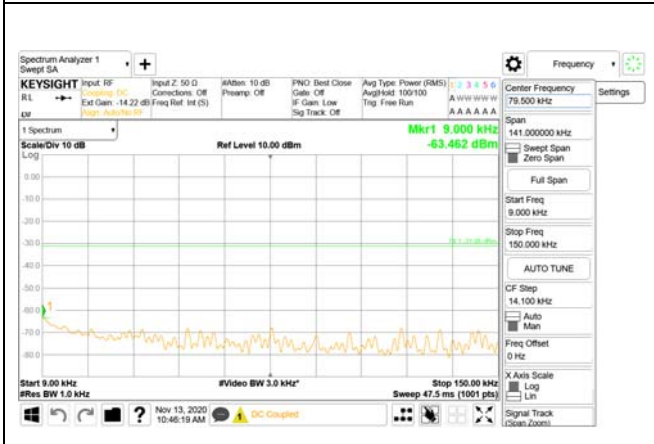

CTK Co., Ltd.
(Ho-dong), 113, Yejik-ro, Cheoin-gu,
Yongin-si, Gyeonggi-do, Korea
Tel: +82-31-339-9970
Fax: +82-31-624-9501

Report No.:
CTK-2020-04662
Page (1969) / (2355)
Pages

ANT8

9 kHz - 150 kHz