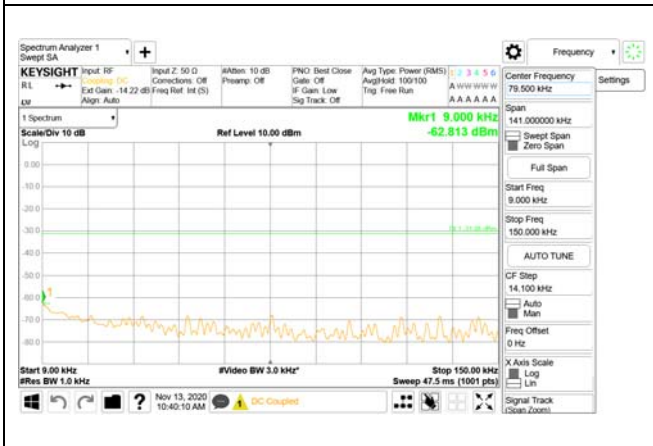

CTK Co., Ltd.
(Ho-dong), 113, Yejik-ro, Cheoin-gu,
Yongin-si, Gyeonggi-do, Korea
Tel: +82-31-339-9970
Fax: +82-31-624-9501

Report No.:
CTK-2020-04662
Page (2000) / (2355)
Pages

ANT39

9 kHz - 150 kHz