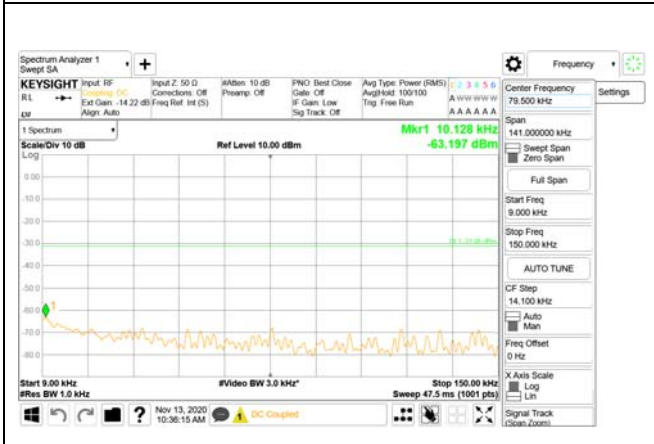

CTK Co., Ltd.
(Ho-dong), 113, Yejik-ro, Cheoin-gu,
Yongin-si, Gyeonggi-do, Korea
Tel: +82-31-339-9970
Fax: +82-31-624-9501

Report No.:
CTK-2020-04662
Page (1998) / (2355)
Pages

ANT37

9 kHz - 150 kHz