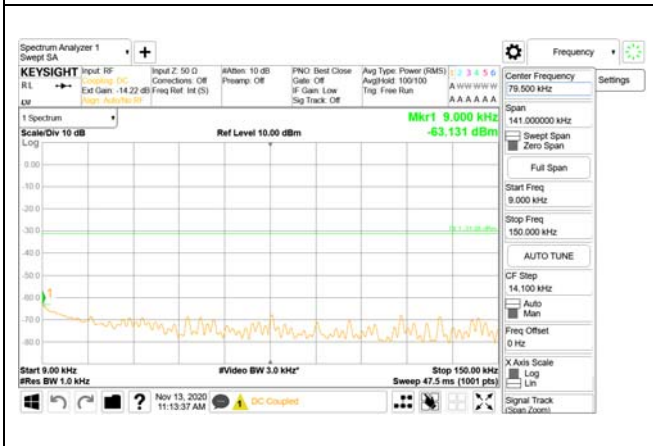

CTK Co., Ltd.
(Ho-dong), 113, Yejik-ro, Cheoin-gu,
Yongin-si, Gyeonggi-do, Korea
Tel: +82-31-339-9970
Fax: +82-31-624-9501

Report No.:
CTK-2020-04662
Page (1983) / (2355)
Pages

ANT22

9 kHz - 150 kHz