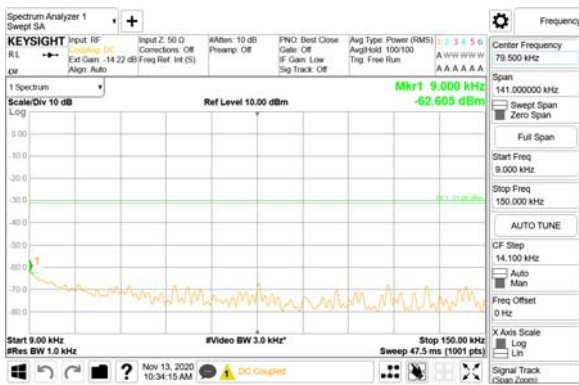

CTK Co., Ltd.
(Ho-dong), 113, Yejik-ro, Cheoin-gu,
Yongin-si, Gyeonggi-do, Korea
Tel: +82-31-339-9970
Fax: +82-31-624-9501

Report No.:
CTK-2020-04662
Page (1997) / (2355)
Pages

ANT36

9 kHz - 150 kHz