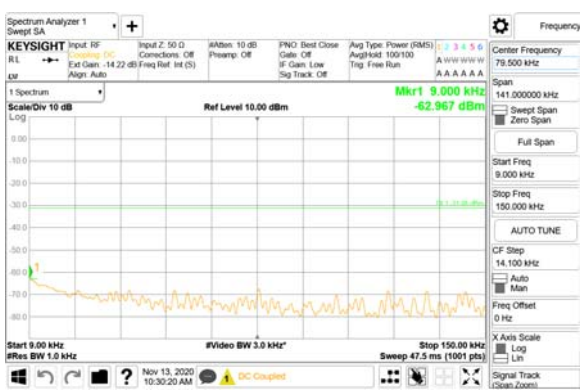

CTK Co., Ltd.
(Ho-dong), 113, Yejik-ro, Cheoin-gu,
Yongin-si, Gyeonggi-do, Korea
Tel: +82-31-339-9970
Fax: +82-31-624-9501

Report No.:
CTK-2020-04662
Page (1995) / (2355)
Pages

ANT34

9 kHz - 150 kHz