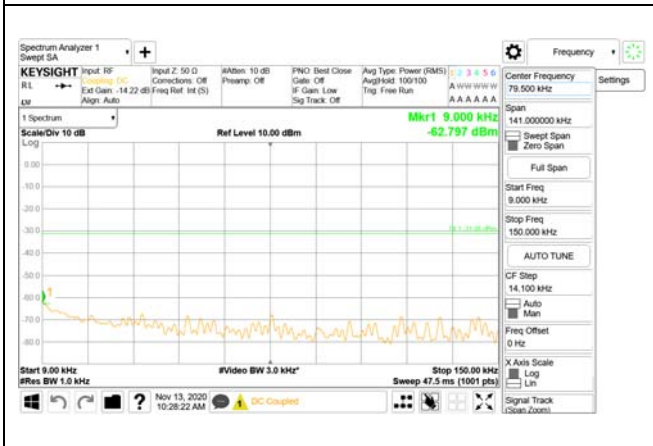

CTK Co., Ltd.
(Ho-dong), 113, Yejik-ro, Cheoin-gu,
Yongin-si, Gyeonggi-do, Korea
Tel: +82-31-339-9970
Fax: +82-31-624-9501

Report No.:
CTK-2020-04662
Page (1994) / (2355)
Pages

ANT33

9 kHz - 150 kHz