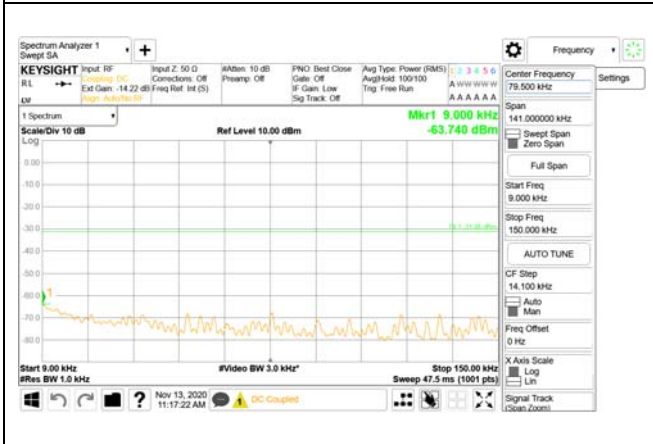

CTK Co., Ltd.
(Ho-dong), 113, Yejik-ro, Cheoin-gu,
Yongin-si, Gyeonggi-do, Korea
Tel: +82-31-339-9970
Fax: +82-31-624-9501

Report No.:
CTK-2020-04662
Page (1985) / (2355)
Pages

ANT24

9 kHz - 150 kHz