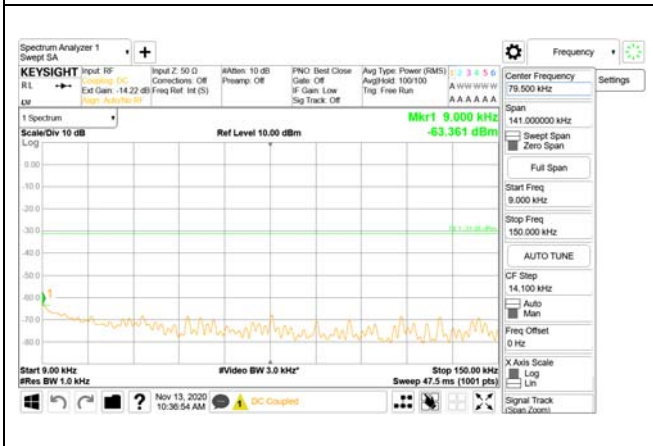

CTK Co., Ltd.
(Ho-dong), 113, Yejik-ro, Cheoin-gu,
Yongin-si, Gyeonggi-do, Korea
Tel: +82-31-339-9970
Fax: +82-31-624-9501

Report No.:
CTK-2020-04662
Page (1964) / (2355)
Pages

ANT3

9 kHz - 150 kHz