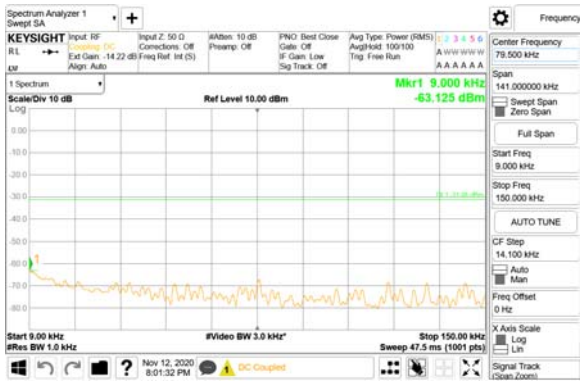

CTK Co., Ltd.
(Ho-dong), 113, Yejik-ro, Cheoin-gu,
Yongin-si, Gyeonggi-do, Korea
Tel: +82-31-339-9970
Fax: +82-31-624-9501

Report No.:
CTK-2020-04662
Page (1947) / (2355)
Pages

ANT50

9 kHz - 150 kHz