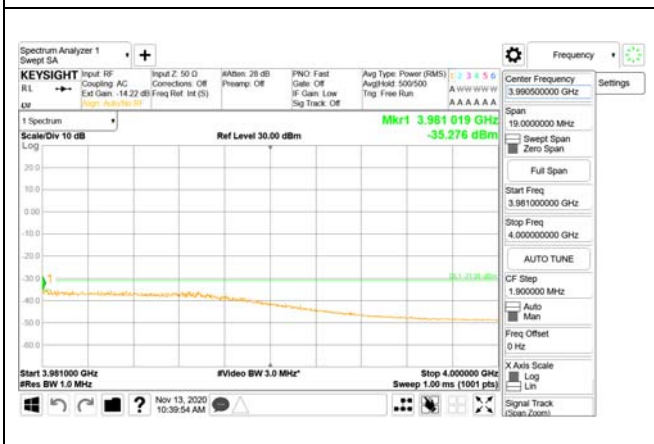

Report No.:  
 CTK-2020-04662  
 Page (1965) / (2355)  
 Pages

**ANT4**

9 kHz - 150 kHz

150 kHz - 30 MHz

30 MHz - 1000 MHz

1000 MHz - 3700 MHz

3981 MHz - 4000 MHz

4000 MHz - 26.5 GHz