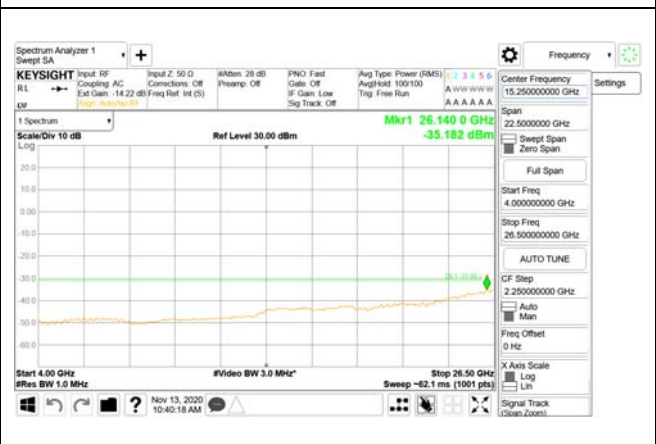

Report No.:  
 CTK-2020-04662  
 Page (1965) / (2355)  
 Pages

**ANT4**

9 kHz - 150 kHz

150 kHz - 30 MHz

30 MHz - 1000 MHz

1000 MHz - 3700 MHz

3981 MHz - 4000 MHz

4000 MHz - 26.5 GHz