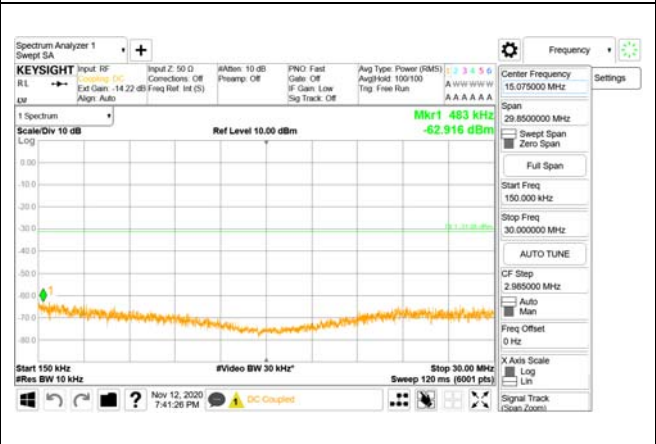

150 kHz - 30 MHz