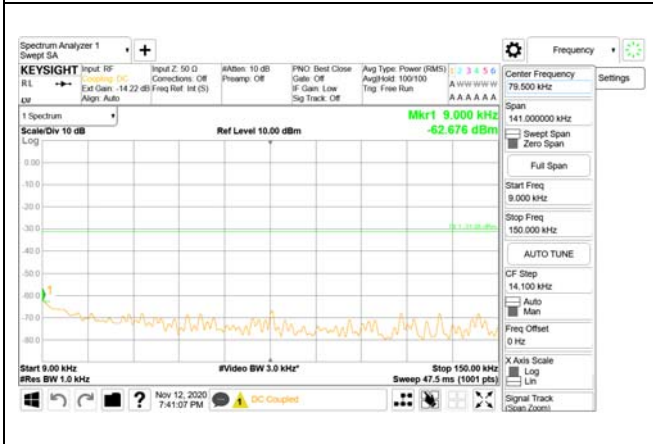

CTK Co., Ltd.
(Ho-dong), 113, Yejik-ro, Cheoin-gu,
Yongin-si, Gyeonggi-do, Korea
Tel: +82-31-339-9970
Fax: +82-31-624-9501

Report No.:
CTK-2020-04662
Page (1933) / (2355)
Pages

ANT36

9 kHz - 150 kHz