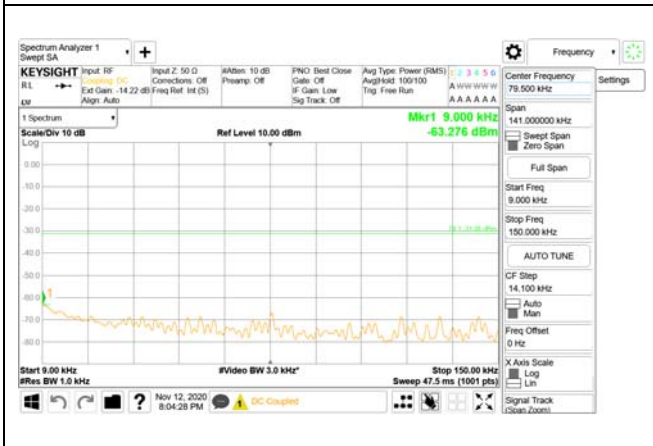

CTK Co., Ltd.
(Ho-dong), 113, Yejik-ro, Cheoin-gu,
Yongin-si, Gyeonggi-do, Korea
Tel: +82-31-339-9970
Fax: +82-31-624-9501

Report No.:
CTK-2020-04662
Page (1949) / (2355)
Pages

ANT52

9 kHz - 150 kHz