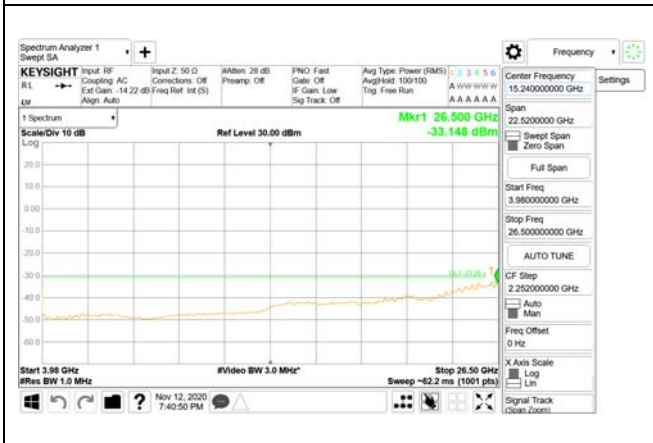

Report No.:  
 CTK-2020-04662  
 Page (1932) / (2355)  
 Pages

**ANT35**

9 kHz - 150 kHz

150 kHz - 30 MHz

30 MHz - 1000 MHz

1000 MHz - 3700 MHz

3980 MHz - 26.5 GHz

**CTK Co., Ltd.**  
(Ho-dong), 113, Yejik-ro, Cheoin-gu,  
Yongin-si, Gyeonggi-do, Korea  
Tel: +82-31-339-9970  
Fax: +82-31-624-9501