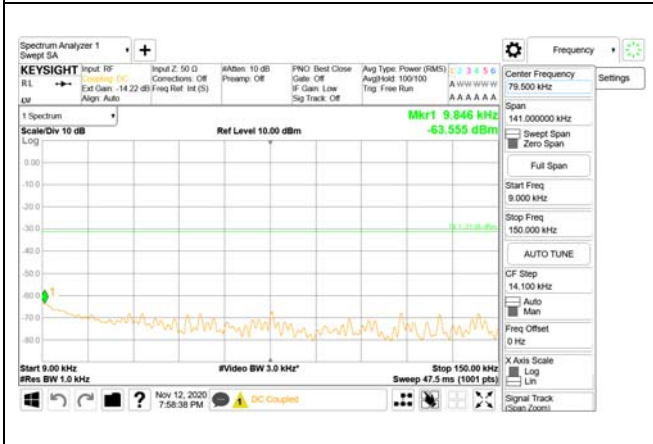

CTK Co., Ltd.
(Ho-dong), 113, Yejik-ro, Cheoin-gu,
Yongin-si, Gyeonggi-do, Korea
Tel: +82-31-339-9970
Fax: +82-31-624-9501

Report No.:
CTK-2020-04662
Page (1945) / (2355)
Pages

ANT48

9 kHz - 150 kHz