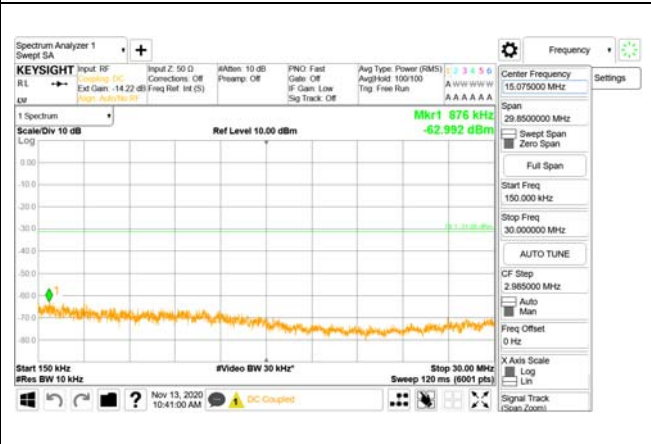

150 kHz - 30 MHz