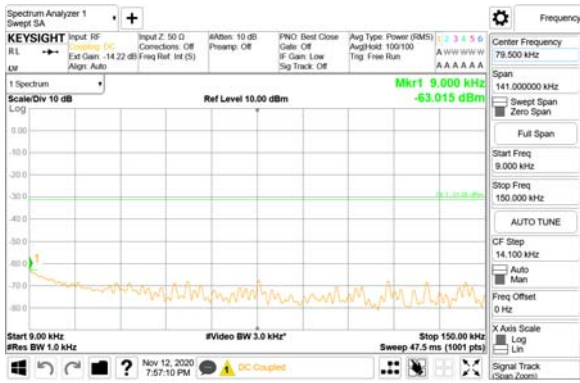

CTK Co., Ltd.
(Ho-dong), 113, Yejik-ro, Cheoin-gu,
Yongin-si, Gyeonggi-do, Korea
Tel: +82-31-339-9970
Fax: +82-31-624-9501

Report No.:
CTK-2020-04662
Page (1944) / (2355)
Pages

ANT47

9 kHz - 150 kHz