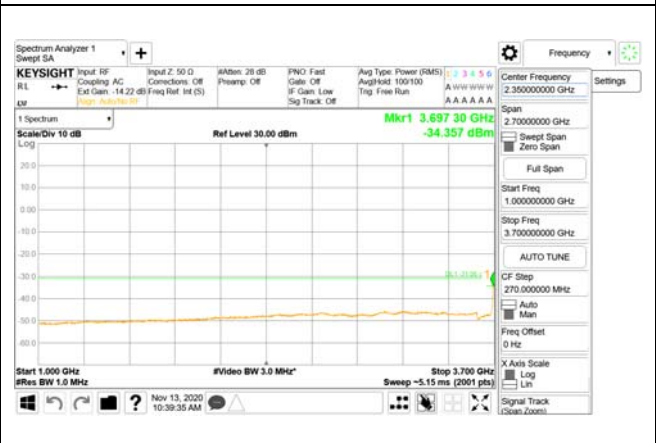

Report No.:  
 CTK-2020-04662  
 Page (1965) / (2355)  
 Pages

**ANT4**

9 kHz - 150 kHz

150 kHz - 30 MHz

30 MHz - 1000 MHz

1000 MHz - 3700 MHz

3981 MHz - 4000 MHz

4000 MHz - 26.5 GHz