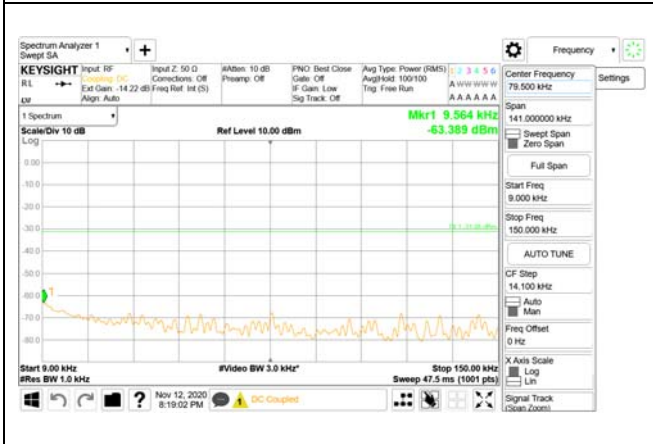

CTK Co., Ltd.
(Ho-dong), 113, Yejik-ro, Cheoin-gu,
Yongin-si, Gyeonggi-do, Korea
Tel: +82-31-339-9970
Fax: +82-31-624-9501

Report No.:
CTK-2020-04662
Page (1959) / (2355)
Pages

ANT62

9 kHz - 150 kHz