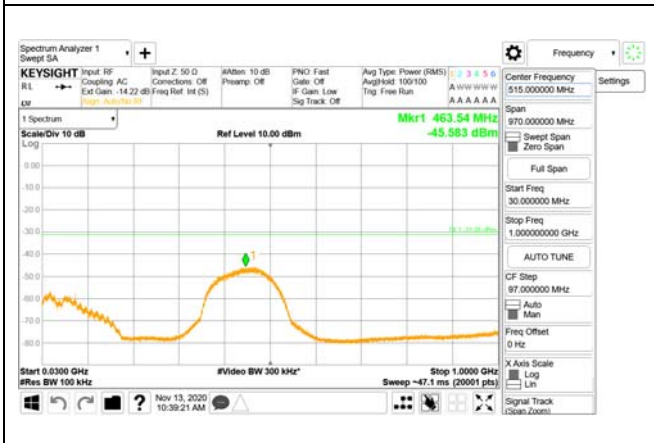

Report No.:  
 CTK-2020-04662  
 Page (1965) / (2355)  
 Pages

**ANT4**

9 kHz - 150 kHz

150 kHz - 30 MHz

30 MHz - 1000 MHz

1000 MHz - 3700 MHz

3981 MHz - 4000 MHz

4000 MHz - 26.5 GHz