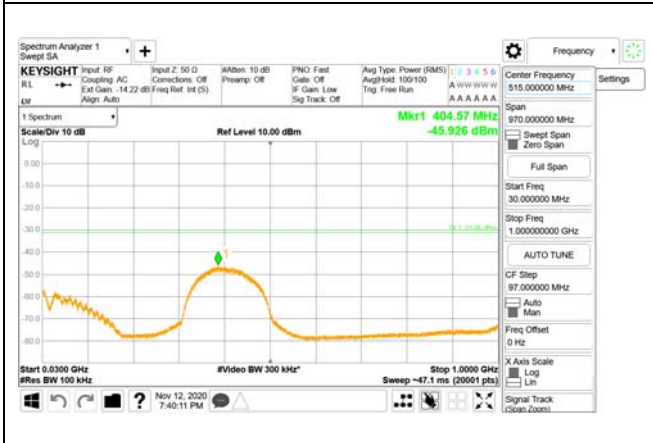

Report No.:  
 CTK-2020-04662  
 Page (1932) / (2355)  
 Pages

**ANT35**

9 kHz - 150 kHz

150 kHz - 30 MHz

30 MHz - 1000 MHz

1000 MHz - 3700 MHz

3980 MHz - 26.5 GHz

**CTK Co., Ltd.**  
(Ho-dong), 113, Yejik-ro, Cheoin-gu,  
Yongin-si, Gyeonggi-do, Korea  
Tel: +82-31-339-9970  
Fax: +82-31-624-9501