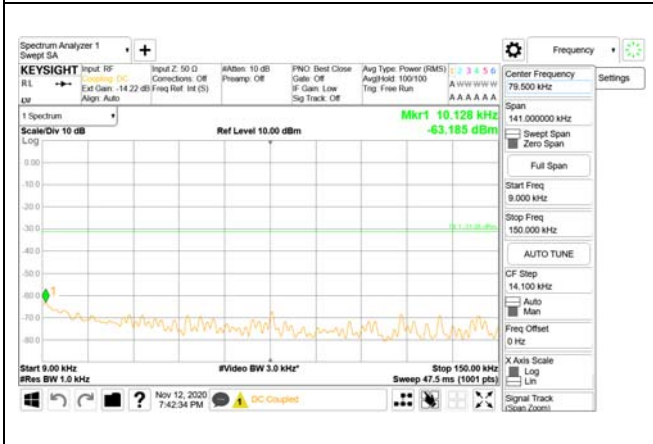

CTK Co., Ltd.
(Ho-dong), 113, Yejik-ro, Cheoin-gu,
Yongin-si, Gyeonggi-do, Korea
Tel: +82-31-339-9970
Fax: +82-31-624-9501

Report No.:
CTK-2020-04662
Page (1934) / (2355)
Pages

ANT37

9 kHz - 150 kHz