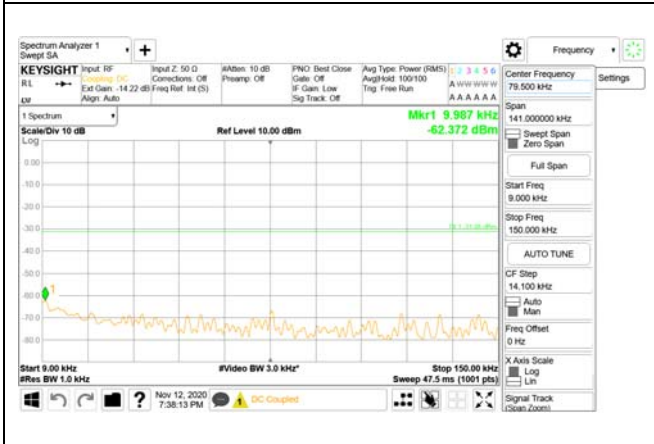

CTK Co., Ltd.
(Ho-dong), 113, Yejik-ro, Cheoin-gu,
Yongin-si, Gyeonggi-do, Korea
Tel: +82-31-339-9970
Fax: +82-31-624-9501

Report No.:
CTK-2020-04662
Page (1931) / (2355)
Pages

ANT34

9 kHz - 150 kHz