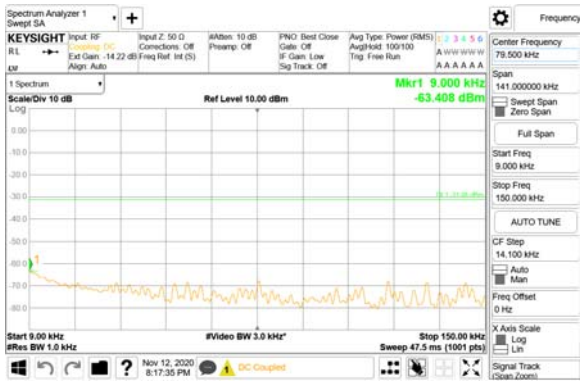

CTK Co., Ltd.
(Ho-dong), 113, Yejik-ro, Cheoin-gu,
Yongin-si, Gyeonggi-do, Korea
Tel: +82-31-339-9970
Fax: +82-31-624-9501

Report No.:
CTK-2020-04662
Page (1958) / (2355)
Pages

ANT61

9 kHz - 150 kHz