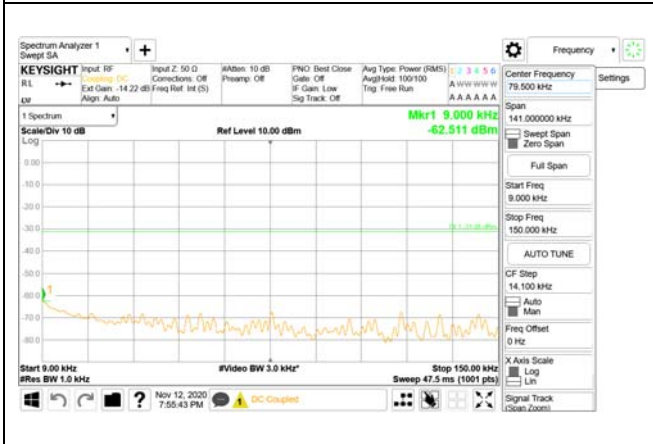

CTK Co., Ltd.
(Ho-dong), 113, Yejik-ro, Cheoin-gu,
Yongin-si, Gyeonggi-do, Korea
Tel: +82-31-339-9970
Fax: +82-31-624-9501

Report No.:
CTK-2020-04662
Page (1943) / (2355)
Pages

ANT46

9 kHz - 150 kHz