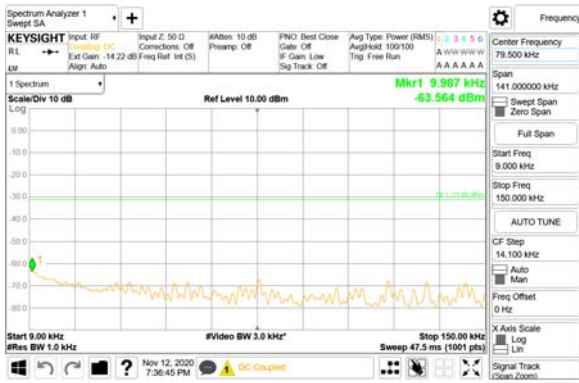

CTK Co., Ltd.
(Ho-dong), 113, Yejik-ro, Cheoin-gu,
Yongin-si, Gyeonggi-do, Korea
Tel: +82-31-339-9970
Fax: +82-31-624-9501

Report No.:
CTK-2020-04662
Page (1930) / (2355)
Pages

ANT33

9 kHz - 150 kHz