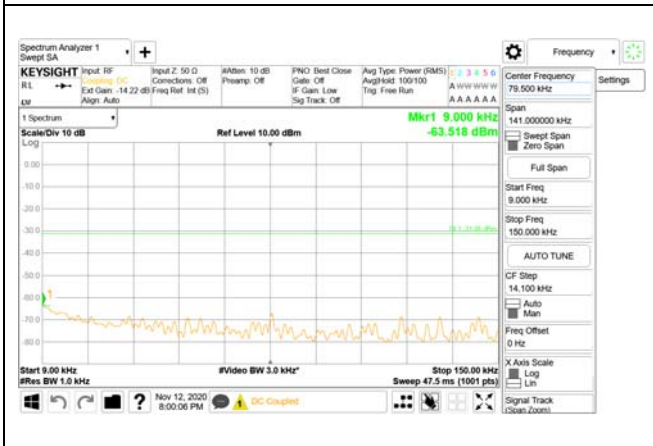

CTK Co., Ltd.
(Ho-dong), 113, Yejik-ro, Cheoin-gu,
Yongin-si, Gyeonggi-do, Korea
Tel: +82-31-339-9970
Fax: +82-31-624-9501

Report No.:
CTK-2020-04662
Page (1946) / (2355)
Pages

ANT49

9 kHz - 150 kHz