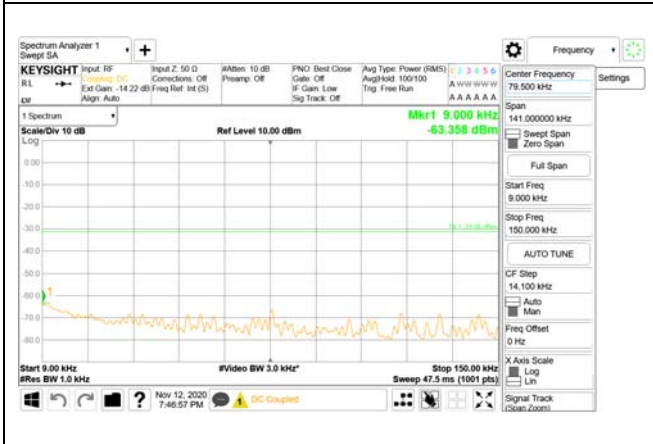

CTK Co., Ltd.
(Ho-dong), 113, Yejik-ro, Cheoin-gu,
Yongin-si, Gyeonggi-do, Korea
Tel: +82-31-339-9970
Fax: +82-31-624-9501

Report No.:
CTK-2020-04662
Page (1937) / (2355)
Pages

ANT40

9 kHz - 150 kHz