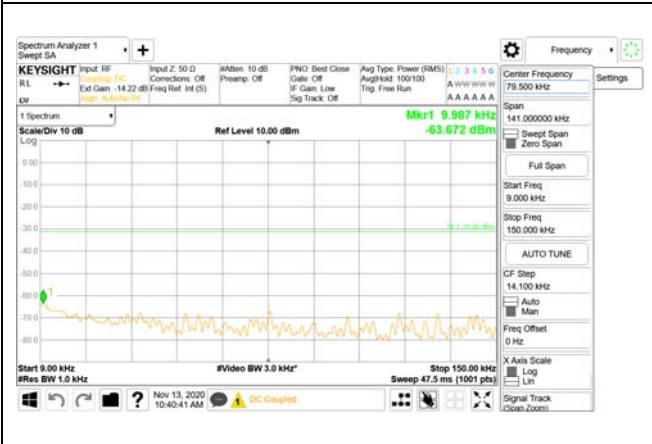

ANT5

9 kHz - 150 kHz