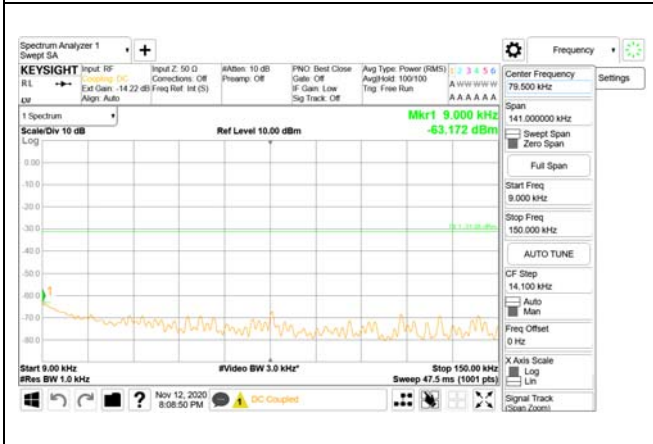

CTK Co., Ltd.
(Ho-dong), 113, Yejik-ro, Cheoin-gu,
Yongin-si, Gyeonggi-do, Korea
Tel: +82-31-339-9970
Fax: +82-31-624-9501

Report No.:
CTK-2020-04662
Page (1952) / (2355)
Pages

ANT55

9 kHz - 150 kHz