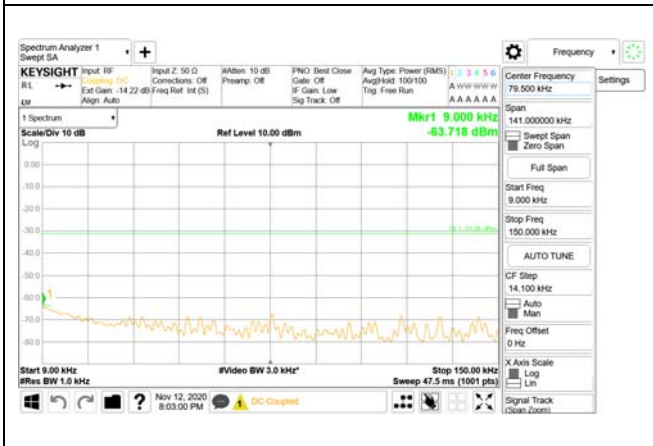

CTK Co., Ltd.
(Ho-dong), 113, Yejik-ro, Cheoin-gu,
Yongin-si, Gyeonggi-do, Korea
Tel: +82-31-339-9970
Fax: +82-31-624-9501

Report No.:
CTK-2020-04662
Page (1948) / (2355)
Pages

ANT51

9 kHz - 150 kHz