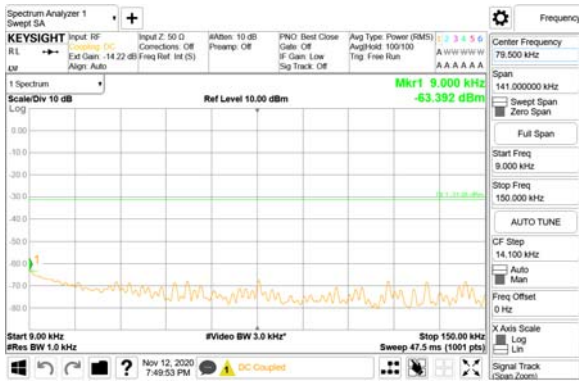

CTK Co., Ltd.
(Ho-dong), 113, Yejik-ro, Cheoin-gu,
Yongin-si, Gyeonggi-do, Korea
Tel: +82-31-339-9970
Fax: +82-31-624-9501

Report No.:
CTK-2020-04662
Page (1939) / (2355)
Pages

ANT42

9 kHz - 150 kHz