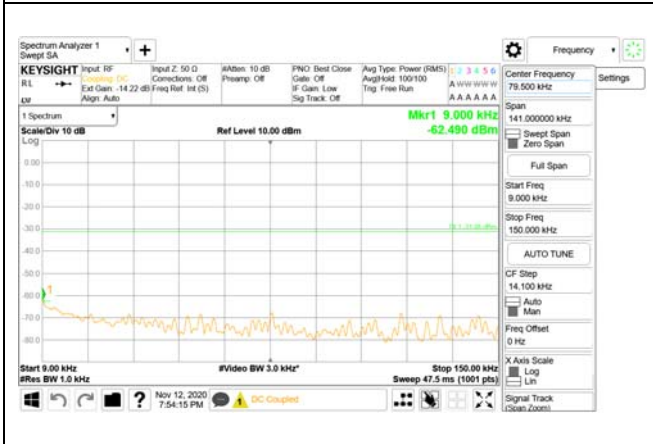

CTK Co., Ltd.
(Ho-dong), 113, Yejik-ro, Cheoin-gu,
Yongin-si, Gyeonggi-do, Korea
Tel: +82-31-339-9970
Fax: +82-31-624-9501

Report No.:
CTK-2020-04662
Page (1942) / (2355)
Pages

ANT45

9 kHz - 150 kHz