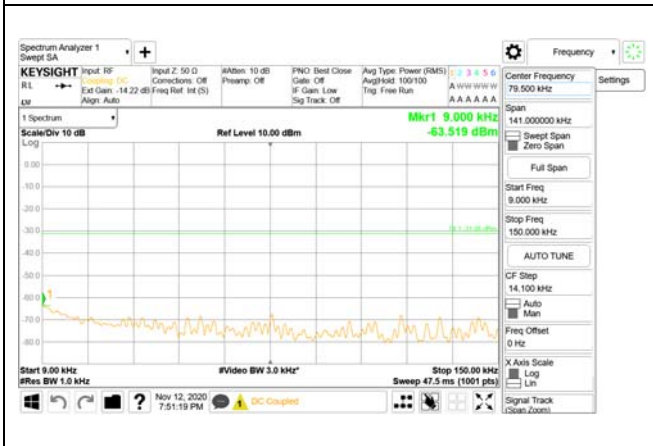

CTK Co., Ltd.
(Ho-dong), 113, Yejik-ro, Cheoin-gu,
Yongin-si, Gyeonggi-do, Korea
Tel: +82-31-339-9970
Fax: +82-31-624-9501

Report No.:
CTK-2020-04662
Page (1940) / (2355)
Pages

ANT43

9 kHz - 150 kHz