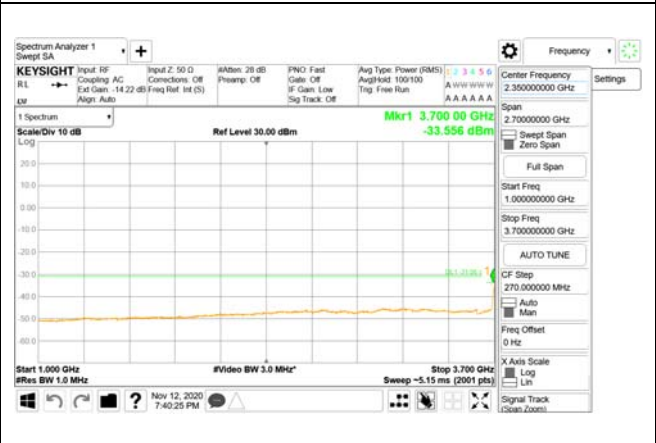

Report No.:  
 CTK-2020-04662  
 Page (1932) / (2355)  
 Pages

**ANT35**

9 kHz - 150 kHz

150 kHz - 30 MHz

30 MHz - 1000 MHz

1000 MHz - 3700 MHz

3980 MHz - 26.5 GHz

**CTK Co., Ltd.**  
(Ho-dong), 113, Yejik-ro, Cheoin-gu,  
Yongin-si, Gyeonggi-do, Korea  
Tel: +82-31-339-9970  
Fax: +82-31-624-9501