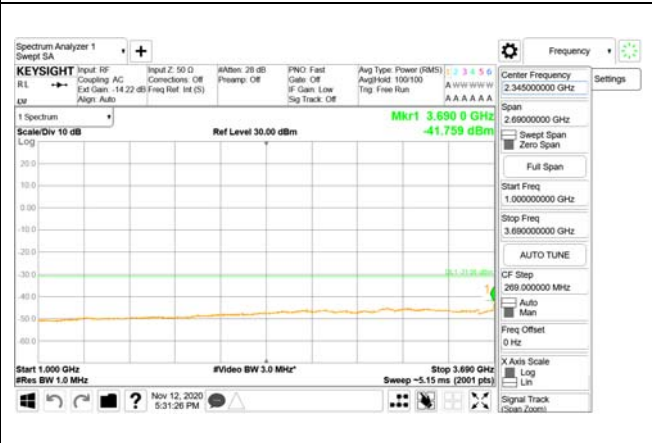

Report No.:  
 CTK-2020-04662  
 Page (1897) / (2355)  
 Pages

**ANT64**

9 kHz - 150 kHz

150 kHz - 30 MHz

30 MHz - 1000 MHz

1000 MHz - 3690 MHz

3690 MHz - 3699 MHz

3980 MHz - 26.5 GHz