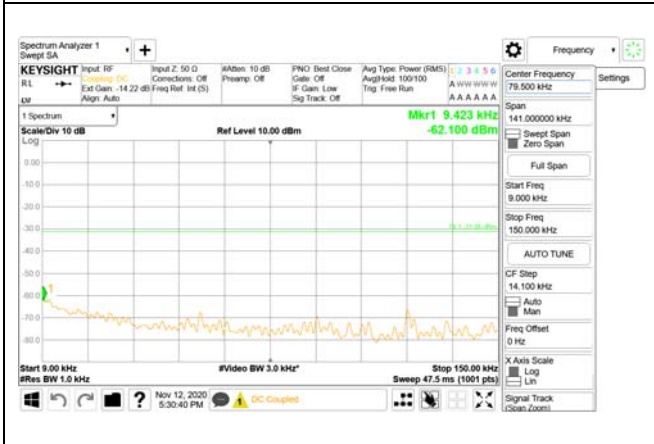

CTK Co., Ltd.
(Ho-dong), 113, Yejik-ro, Cheoin-gu,
Yongin-si, Gyeonggi-do, Korea
Tel: +82-31-339-9970
Fax: +82-31-624-9501

Report No.:
CTK-2020-04662
Page (1897) / (2355)
Pages

ANT64

9 kHz - 150 kHz