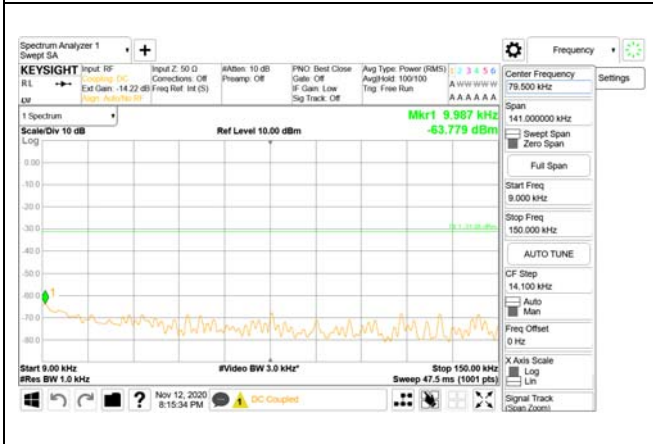

CTK Co., Ltd.
(Ho-dong), 113, Yejik-ro, Cheoin-gu,
Yongin-si, Gyeonggi-do, Korea
Tel: +82-31-339-9970
Fax: +82-31-624-9501

Report No.:
CTK-2020-04662
Page (1922) / (2355)
Pages

ANT25

9 kHz - 150 kHz