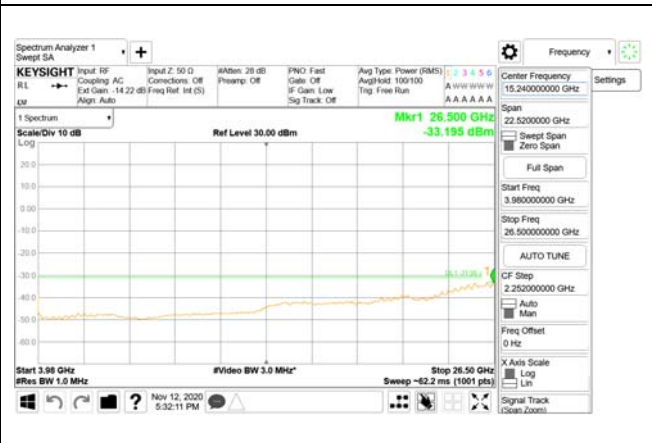

Report No.:  
 CTK-2020-04662  
 Page (1897) / (2355)  
 Pages

**ANT64**

9 kHz - 150 kHz

150 kHz - 30 MHz

30 MHz - 1000 MHz

1000 MHz - 3690 MHz

3690 MHz - 3699 MHz

3980 MHz - 26.5 GHz