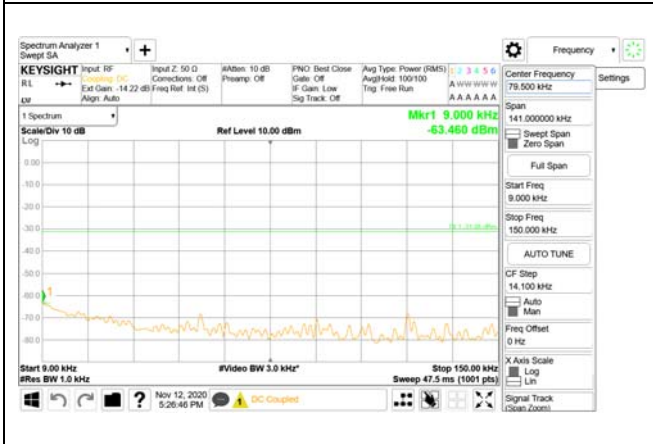

CTK Co., Ltd.
(Ho-dong), 113, Yejik-ro, Cheoin-gu,
Yongin-si, Gyeonggi-do, Korea
Tel: +82-31-339-9970
Fax: +82-31-624-9501

Report No.:
CTK-2020-04662
Page (1895) / (2355)
Pages

ANT62

9 kHz - 150 kHz