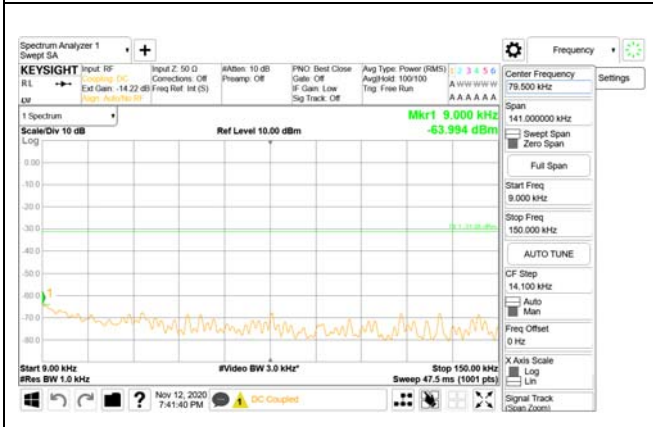

CTK Co., Ltd.
(Ho-dong), 113, Yejik-ro, Cheoin-gu,
Yongin-si, Gyeonggi-do, Korea
Tel: +82-31-339-9970
Fax: +82-31-624-9501

Report No.:
CTK-2020-04662
Page (1898) / (2355)
Pages

**BW 100MHz + BW 100MHz, Multi carrier(Contiguous), Middle, 16QAM
ANT1**

9 kHz - 150 kHz