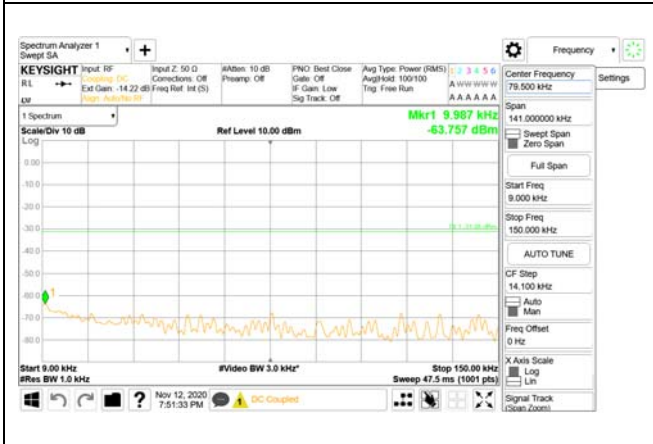

CTK Co., Ltd.
(Ho-dong), 113, Yejik-ro, Cheoin-gu,
Yongin-si, Gyeonggi-do, Korea
Tel: +82-31-339-9970
Fax: +82-31-624-9501

Report No.:
CTK-2020-04662
Page (1905) / (2355)
Pages

ANT8

9 kHz - 150 kHz