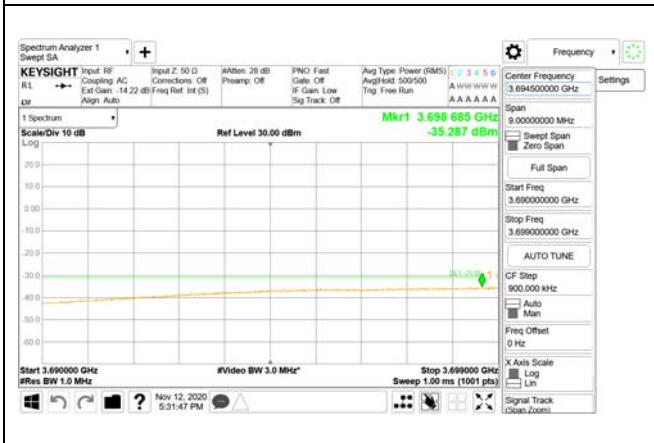

Report No.:  
 CTK-2020-04662  
 Page (1897) / (2355)  
 Pages

**ANT64**

9 kHz - 150 kHz

150 kHz - 30 MHz

30 MHz - 1000 MHz

1000 MHz - 3690 MHz

3690 MHz - 3699 MHz

3980 MHz - 26.5 GHz