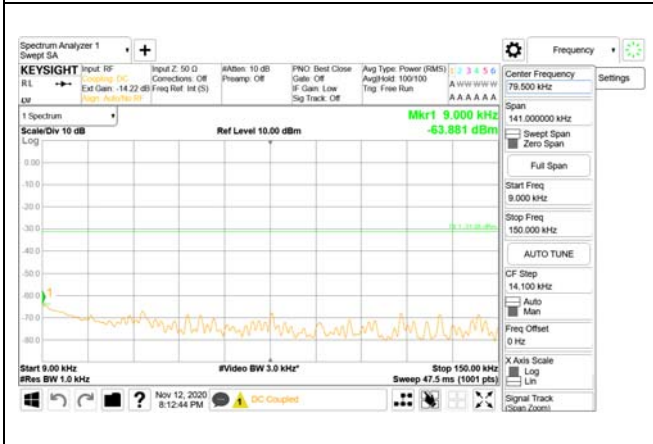

CTK Co., Ltd.
(Ho-dong), 113, Yejik-ro, Cheoin-gu,
Yongin-si, Gyeonggi-do, Korea
Tel: +82-31-339-9970
Fax: +82-31-624-9501

Report No.:
CTK-2020-04662
Page (1920) / (2355)
Pages

ANT23

9 kHz - 150 kHz