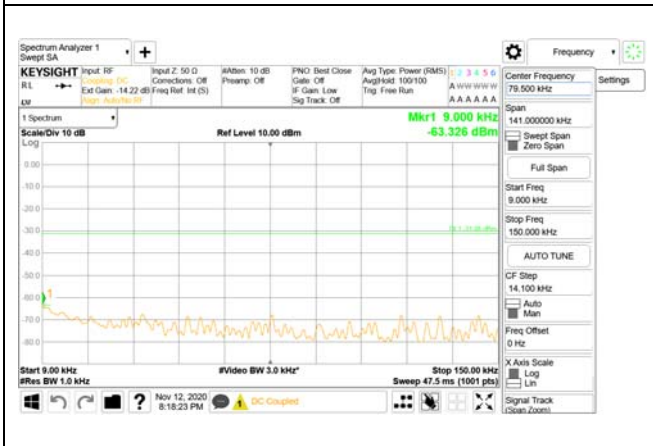

CTK Co., Ltd.
(Ho-dong), 113, Yejik-ro, Cheoin-gu,
Yongin-si, Gyeonggi-do, Korea
Tel: +82-31-339-9970
Fax: +82-31-624-9501

Report No.:
CTK-2020-04662
Page (1924) / (2355)
Pages

ANT27

9 kHz - 150 kHz