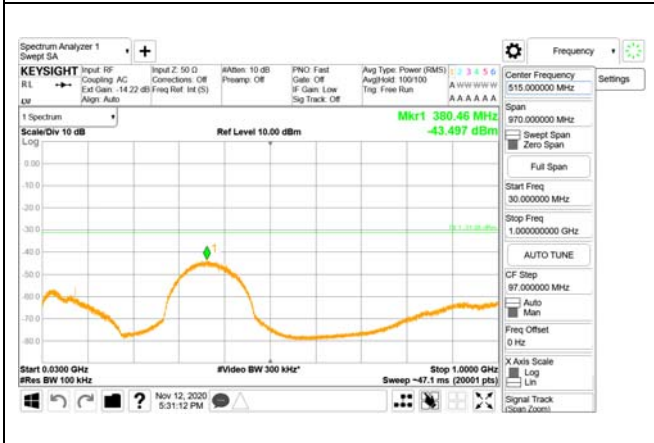

Report No.:  
 CTK-2020-04662  
 Page (1897) / (2355)  
 Pages

**ANT64**

9 kHz - 150 kHz

150 kHz - 30 MHz

30 MHz - 1000 MHz

1000 MHz - 3690 MHz

3690 MHz - 3699 MHz

3980 MHz - 26.5 GHz