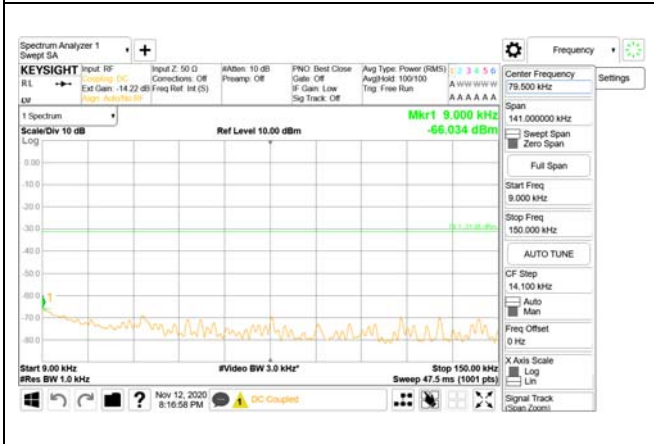

CTK Co., Ltd.
(Ho-dong), 113, Yejik-ro, Cheoin-gu,
Yongin-si, Gyeonggi-do, Korea
Tel: +82-31-339-9970
Fax: +82-31-624-9501

Report No.:
CTK-2020-04662
Page (1923) / (2355)
Pages

ANT26

9 kHz - 150 kHz