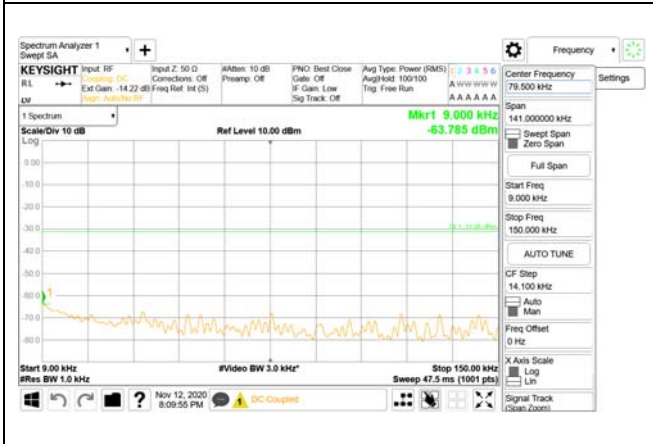

CTK Co., Ltd.
(Ho-dong), 113, Yejik-ro, Cheoin-gu,
Yongin-si, Gyeonggi-do, Korea
Tel: +82-31-339-9970
Fax: +82-31-624-9501

Report No.:
CTK-2020-04662
Page (1918) / (2355)
Pages

ANT21

9 kHz - 150 kHz