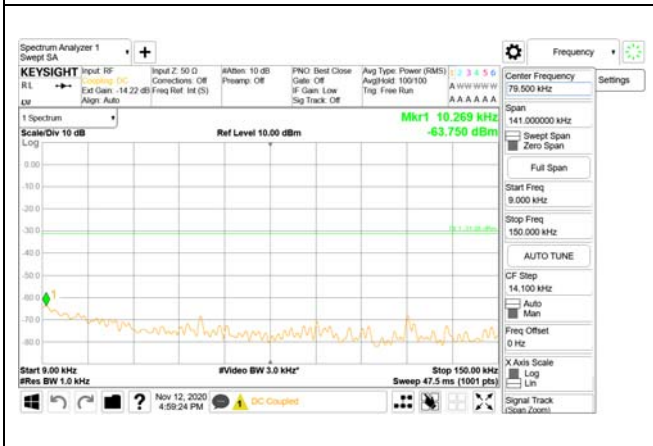

CTK Co., Ltd.
(Ho-dong), 113, Yejik-ro, Cheoin-gu,
Yongin-si, Gyeonggi-do, Korea
Tel: +82-31-339-9970
Fax: +82-31-624-9501

Report No.:
CTK-2020-04662
Page (1881) / (2355)
Pages

ANT48

9 kHz - 150 kHz