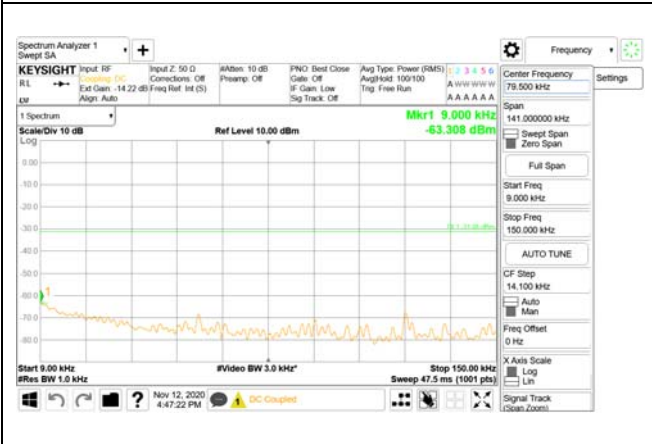

CTK Co., Ltd.
(Ho-dong), 113, Yejik-ro, Cheoin-gu,
Yongin-si, Gyeonggi-do, Korea
Tel: +82-31-339-9970
Fax: +82-31-624-9501

Report No.:
CTK-2020-04662
Page (1875) / (2355)
Pages

ANT42

9 kHz - 150 kHz