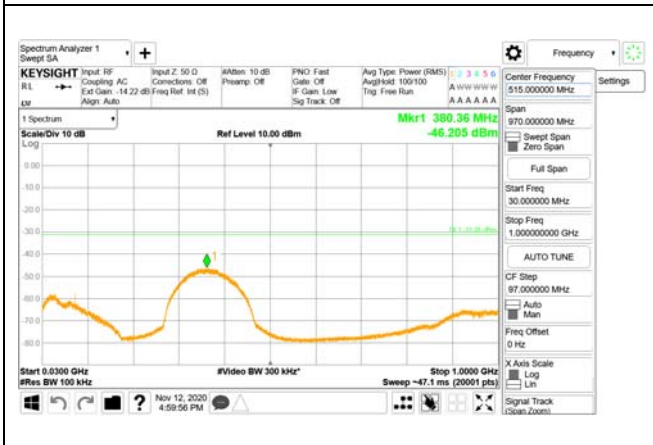

Report No.:  
 CTK-2020-04662  
 Page (1881) / (2355)  
 Pages

**ANT48**

9 kHz - 150 kHz

150 kHz - 30 MHz

30 MHz - 1000 MHz

1000 MHz - 3690 MHz

3690 MHz - 3699 MHz

3980 MHz - 26.5 GHz