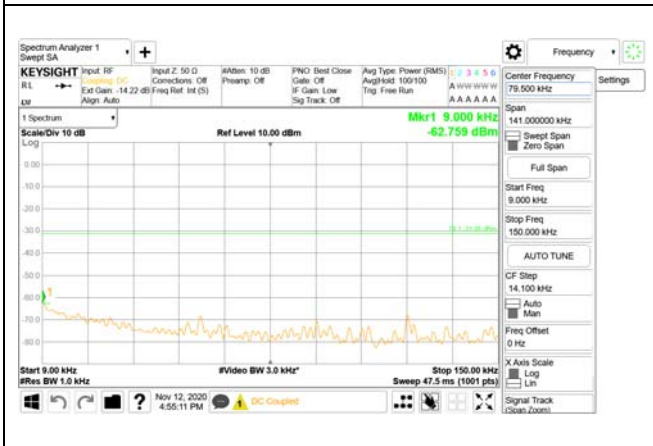

CTK Co., Ltd.
(Ho-dong), 113, Yejik-ro, Cheoin-gu,
Yongin-si, Gyeonggi-do, Korea
Tel: +82-31-339-9970
Fax: +82-31-624-9501

Report No.:
CTK-2020-04662
Page (1879) / (2355)
Pages

ANT46

9 kHz - 150 kHz