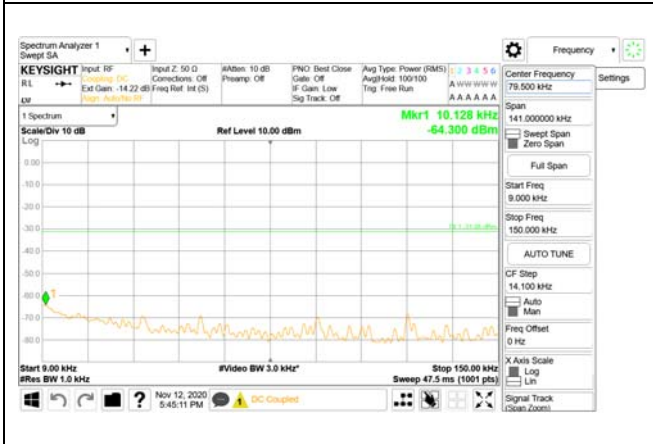

CTK Co., Ltd.
(Ho-dong), 113, Yejik-ro, Cheoin-gu,
Yongin-si, Gyeonggi-do, Korea
Tel: +82-31-339-9970
Fax: +82-31-624-9501

Report No.:
CTK-2020-04662
Page (1865) / (2355)
Pages

ANT32

9 kHz - 150 kHz