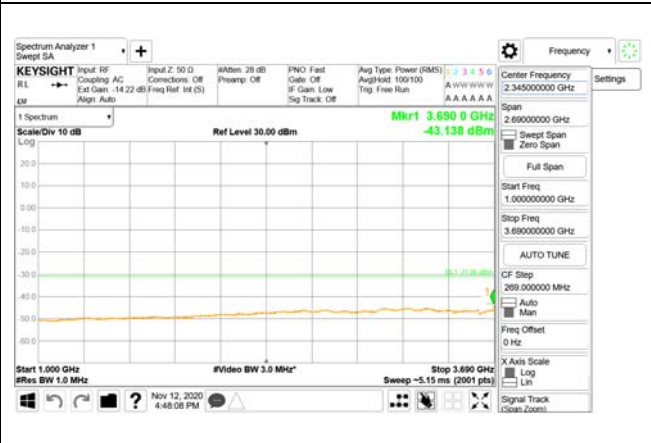

Report No.:  
 CTK-2020-04662  
 Page (1875) / (2355)  
 Pages

**ANT42**

9 kHz - 150 kHz

150 kHz - 30 MHz

30 MHz - 1000 MHz

1000 MHz - 3690 MHz

3690 MHz - 3699 MHz

3980 MHz - 26.5 GHz