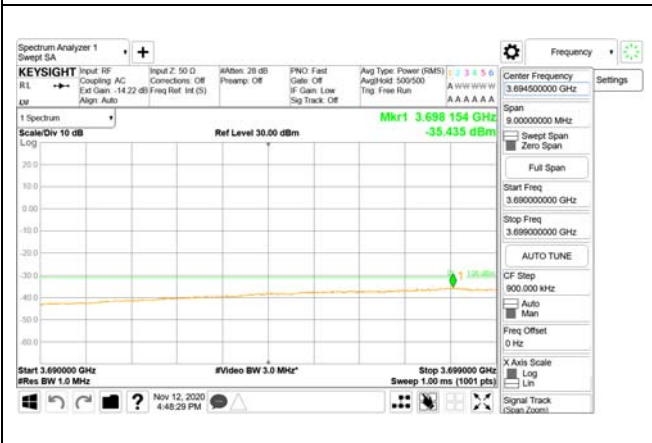

Report No.:  
 CTK-2020-04662  
 Page (1875) / (2355)  
 Pages

**ANT42**

9 kHz - 150 kHz

150 kHz - 30 MHz

30 MHz - 1000 MHz

1000 MHz - 3690 MHz

3690 MHz - 3699 MHz

3980 MHz - 26.5 GHz