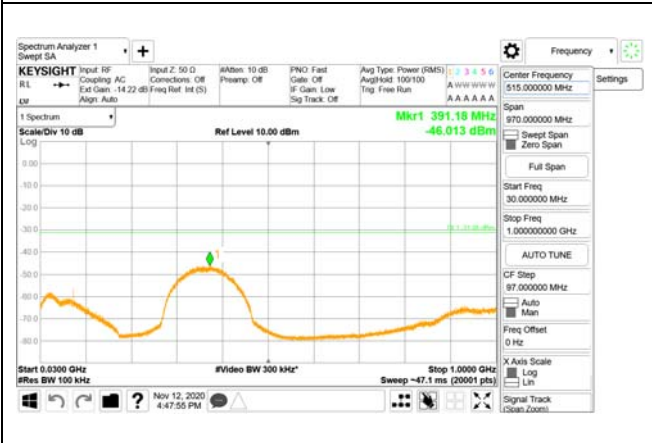

Report No.:  
 CTK-2020-04662  
 Page (1875) / (2355)  
 Pages

**ANT42**

9 kHz - 150 kHz

150 kHz - 30 MHz

30 MHz - 1000 MHz

1000 MHz - 3690 MHz

3690 MHz - 3699 MHz

3980 MHz - 26.5 GHz