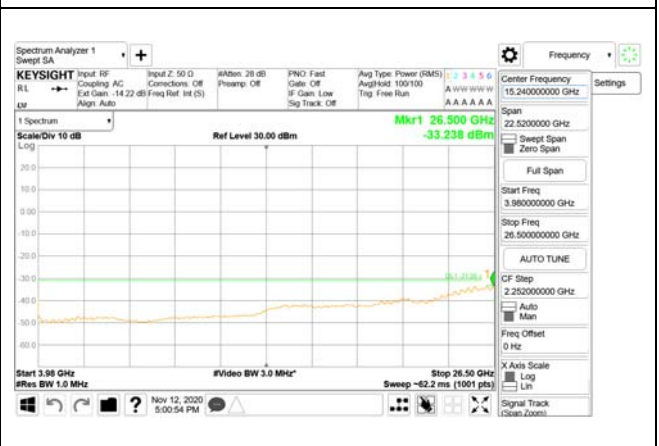

Report No.:  
 CTK-2020-04662  
 Page (1881) / (2355)  
 Pages

**ANT48**

9 kHz - 150 kHz

150 kHz - 30 MHz

30 MHz - 1000 MHz

1000 MHz - 3690 MHz

3690 MHz - 3699 MHz

3980 MHz - 26.5 GHz