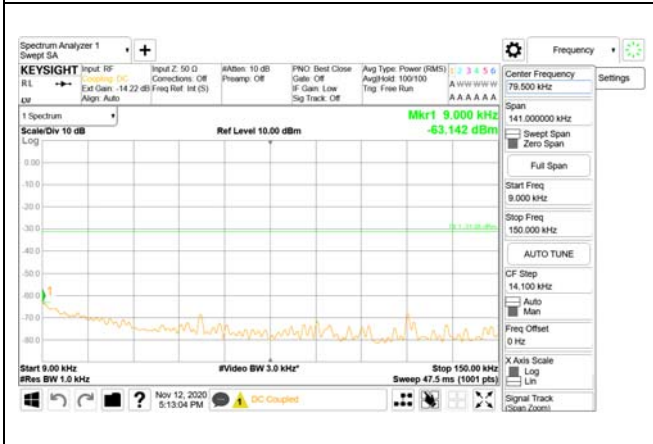

CTK Co., Ltd.
(Ho-dong), 113, Yejik-ro, Cheoin-gu,
Yongin-si, Gyeonggi-do, Korea
Tel: +82-31-339-9970
Fax: +82-31-624-9501

Report No.:
CTK-2020-04662
Page (1888) / (2355)
Pages

ANT55

9 kHz - 150 kHz