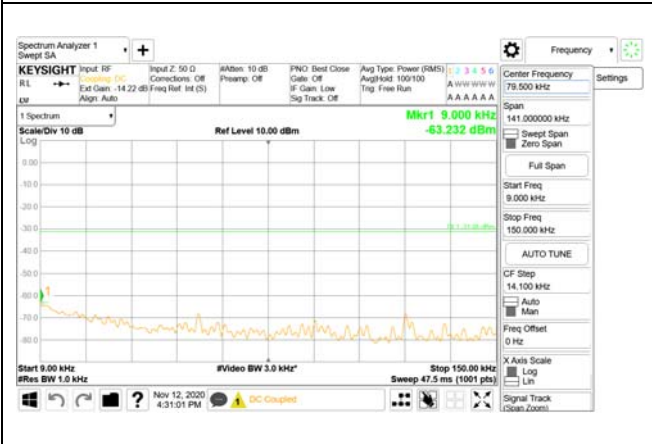

CTK Co., Ltd.
(Ho-dong), 113, Yejik-ro, Cheoin-gu,
Yongin-si, Gyeonggi-do, Korea
Tel: +82-31-339-9970
Fax: +82-31-624-9501

Report No.:
CTK-2020-04662
Page (1867) / (2355)
Pages

ANT34

9 kHz - 150 kHz