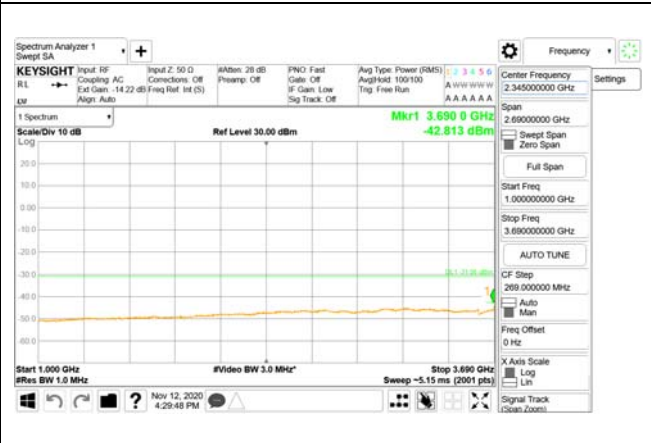

Report No.:  
 CTK-2020-04662  
 Page (1866) / (2355)  
 Pages

**ANT33**

9 kHz - 150 kHz

150 kHz - 30 MHz

30 MHz - 1000 MHz

1000 MHz - 3690 MHz

3690 MHz - 3699 MHz

3980 MHz - 26.5 GHz