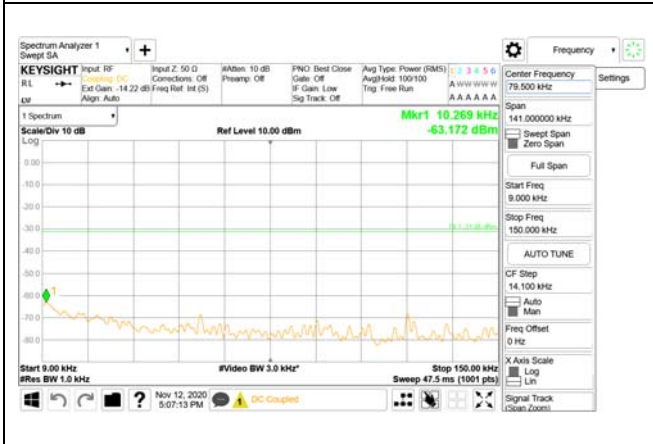

CTK Co., Ltd.
(Ho-dong), 113, Yejik-ro, Cheoin-gu,
Yongin-si, Gyeonggi-do, Korea
Tel: +82-31-339-9970
Fax: +82-31-624-9501

Report No.:
CTK-2020-04662
Page (1885) / (2355)
Pages

ANT52

9 kHz - 150 kHz