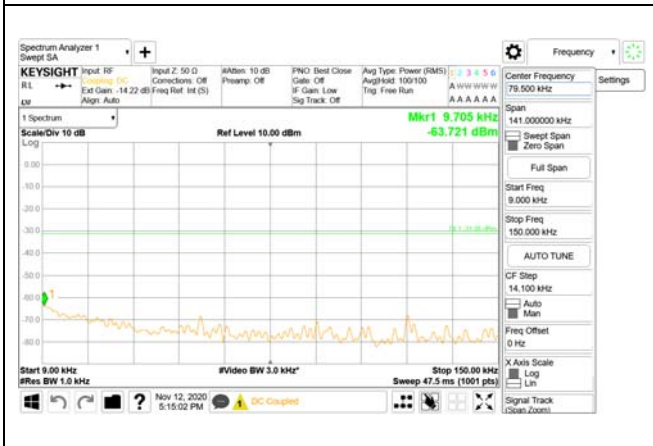

CTK Co., Ltd.
(Ho-dong), 113, Yejik-ro, Cheoin-gu,
Yongin-si, Gyeonggi-do, Korea
Tel: +82-31-339-9970
Fax: +82-31-624-9501

Report No.:
CTK-2020-04662
Page (1889) / (2355)
Pages

ANT56

9 kHz - 150 kHz