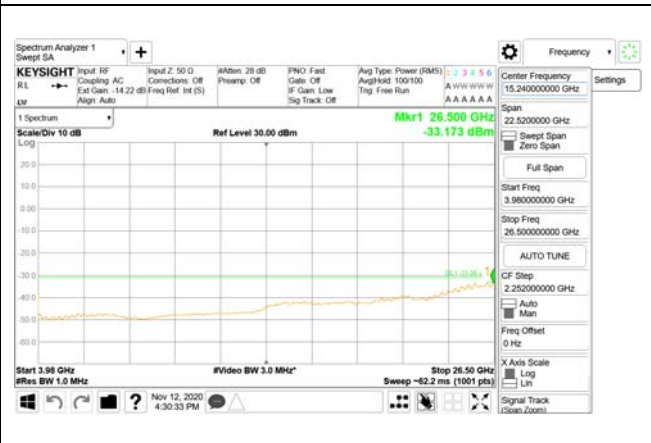

Report No.:  
 CTK-2020-04662  
 Page (1866) / (2355)  
 Pages

**ANT33**

9 kHz - 150 kHz

150 kHz - 30 MHz

30 MHz - 1000 MHz

1000 MHz - 3690 MHz

3690 MHz - 3699 MHz

3980 MHz - 26.5 GHz