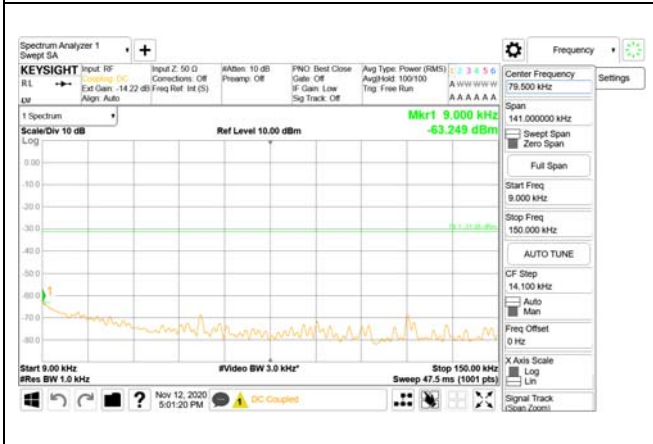

CTK Co., Ltd.
(Ho-dong), 113, Yejik-ro, Cheoin-gu,
Yongin-si, Gyeonggi-do, Korea
Tel: +82-31-339-9970
Fax: +82-31-624-9501

Report No.:
CTK-2020-04662
Page (1882) / (2355)
Pages

ANT49

9 kHz - 150 kHz