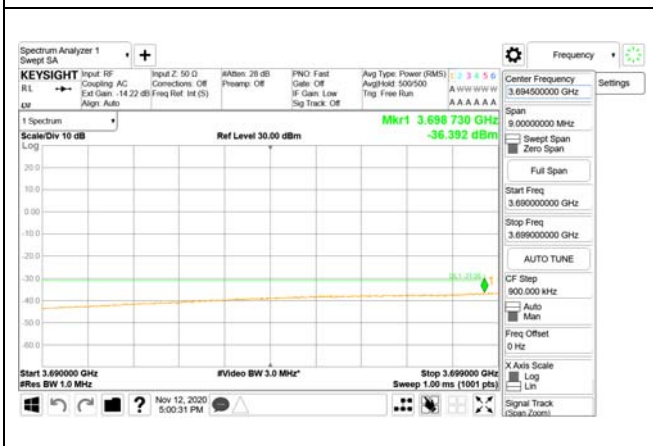

Report No.:  
 CTK-2020-04662  
 Page (1881) / (2355)  
 Pages

**ANT48**

9 kHz - 150 kHz

150 kHz - 30 MHz

30 MHz - 1000 MHz

1000 MHz - 3690 MHz

3690 MHz - 3699 MHz

3980 MHz - 26.5 GHz