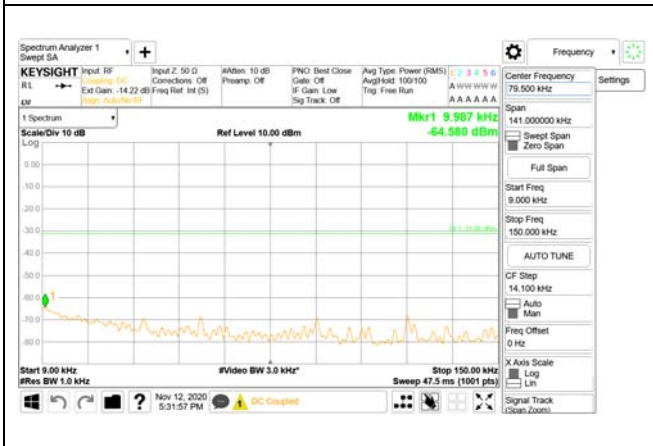

CTK Co., Ltd.
(Ho-dong), 113, Yejik-ro, Cheoin-gu,
Yongin-si, Gyeonggi-do, Korea
Tel: +82-31-339-9970
Fax: +82-31-624-9501

Report No.:
CTK-2020-04662
Page (1858) / (2355)
Pages

ANT25

9 kHz - 150 kHz