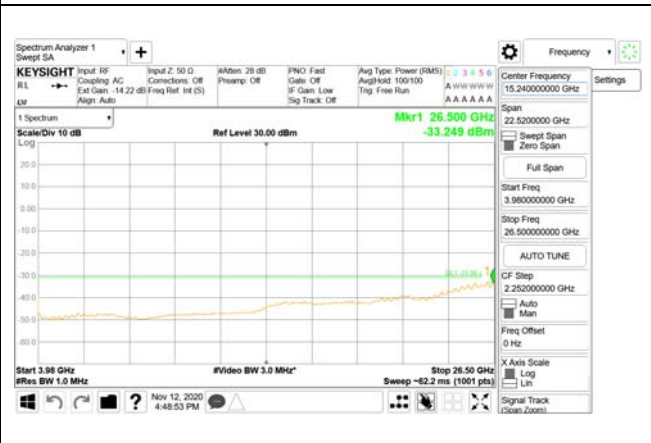

Report No.:  
 CTK-2020-04662  
 Page (1875) / (2355)  
 Pages

**ANT42**

9 kHz - 150 kHz

150 kHz - 30 MHz

30 MHz - 1000 MHz

1000 MHz - 3690 MHz

3690 MHz - 3699 MHz

3980 MHz - 26.5 GHz