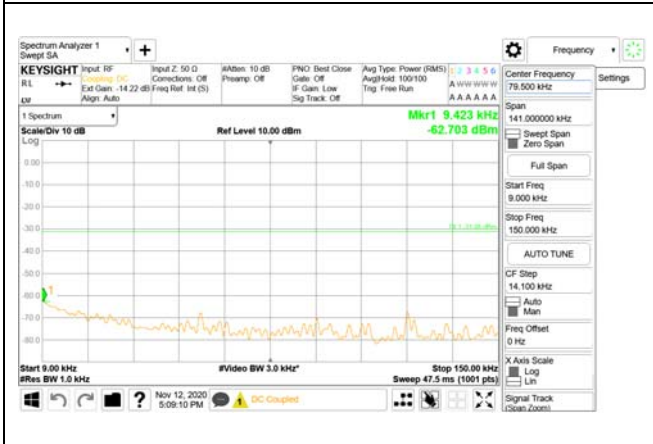

CTK Co., Ltd.
(Ho-dong), 113, Yejik-ro, Cheoin-gu,
Yongin-si, Gyeonggi-do, Korea
Tel: +82-31-339-9970
Fax: +82-31-624-9501

Report No.:
CTK-2020-04662
Page (1886) / (2355)
Pages

ANT53

9 kHz - 150 kHz