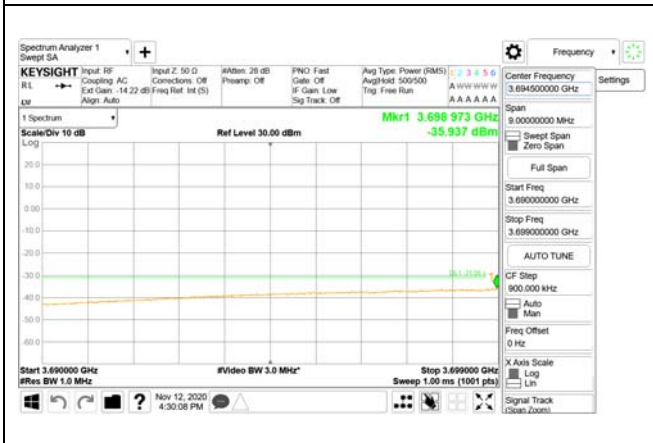

Report No.:  
 CTK-2020-04662  
 Page (1866) / (2355)  
 Pages

**ANT33**

9 kHz - 150 kHz

150 kHz - 30 MHz

30 MHz - 1000 MHz

1000 MHz - 3690 MHz

3690 MHz - 3699 MHz

3980 MHz - 26.5 GHz