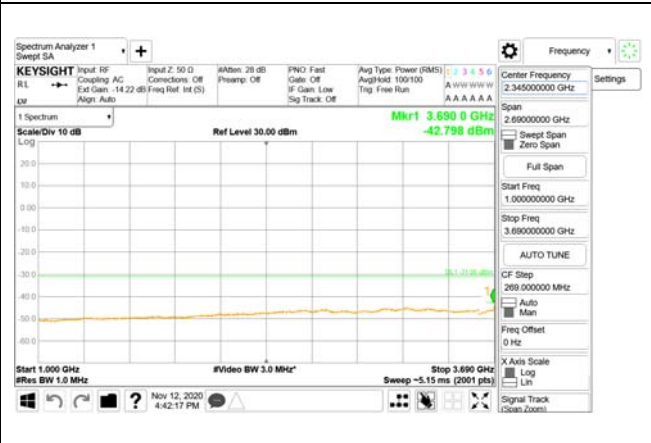

Report No.:  
 CTK-2020-04662  
 Page (1872) / (2355)  
 Pages

**ANT39**

9 kHz - 150 kHz

150 kHz - 30 MHz

30 MHz - 1000 MHz

1000 MHz - 3690 MHz

3690 MHz - 3699 MHz

3980 MHz - 26.5 GHz