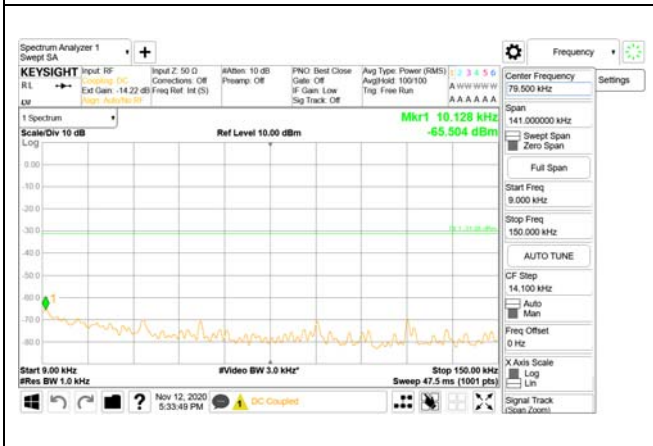

CTK Co., Ltd.
(Ho-dong), 113, Yejik-ro, Cheoin-gu,
Yongin-si, Gyeonggi-do, Korea
Tel: +82-31-339-9970
Fax: +82-31-624-9501

Report No.:
CTK-2020-04662
Page (1859) / (2355)
Pages

ANT26

9 kHz - 150 kHz