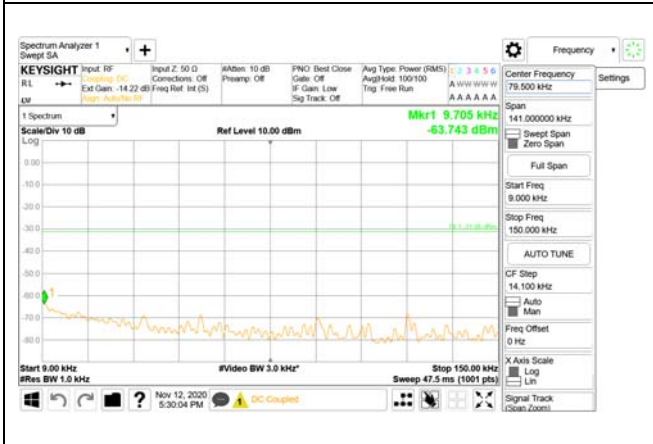

CTK Co., Ltd.
(Ho-dong), 113, Yejik-ro, Cheoin-gu,
Yongin-si, Gyeonggi-do, Korea
Tel: +82-31-339-9970
Fax: +82-31-624-9501

Report No.:
CTK-2020-04662
Page (1857) / (2355)
Pages

ANT24

9 kHz - 150 kHz