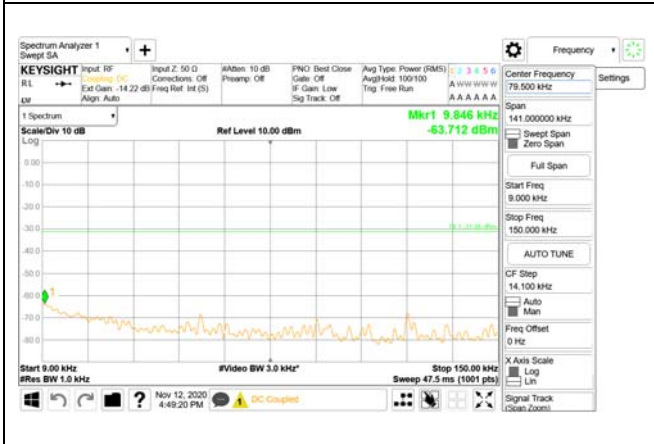

CTK Co., Ltd.
(Ho-dong), 113, Yejik-ro, Cheoin-gu,
Yongin-si, Gyeonggi-do, Korea
Tel: +82-31-339-9970
Fax: +82-31-624-9501

Report No.:
CTK-2020-04662
Page (1876) / (2355)
Pages

ANT43

9 kHz - 150 kHz