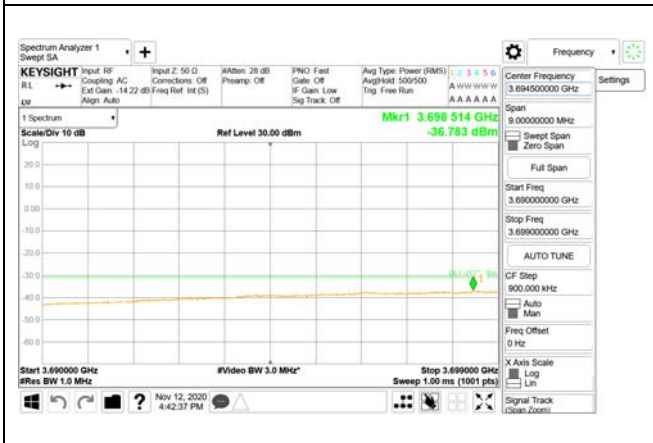

Report No.:  
 CTK-2020-04662  
 Page (1872) / (2355)  
 Pages

**ANT39**

9 kHz - 150 kHz

150 kHz - 30 MHz

30 MHz - 1000 MHz

1000 MHz - 3690 MHz

3690 MHz - 3699 MHz

3980 MHz - 26.5 GHz