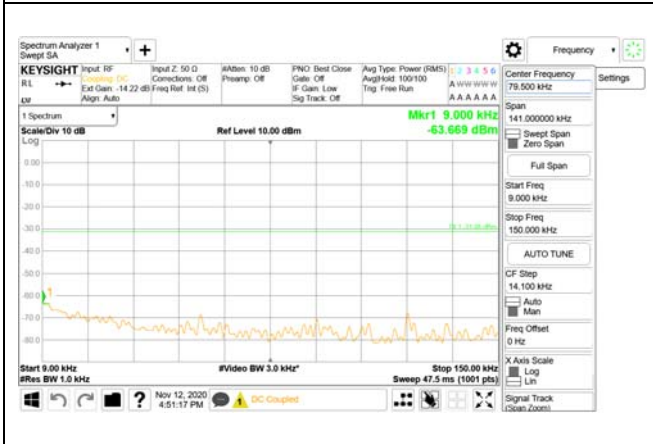

CTK Co., Ltd.
(Ho-dong), 113, Yejik-ro, Cheoin-gu,
Yongin-si, Gyeonggi-do, Korea
Tel: +82-31-339-9970
Fax: +82-31-624-9501

Report No.:
CTK-2020-04662
Page (1877) / (2355)
Pages

ANT44

9 kHz - 150 kHz