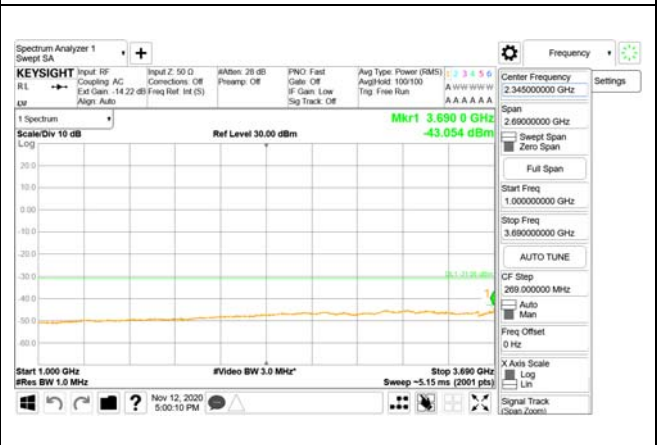

Report No.:  
 CTK-2020-04662  
 Page (1881) / (2355)  
 Pages

**ANT48**

9 kHz - 150 kHz

150 kHz - 30 MHz

30 MHz - 1000 MHz

1000 MHz - 3690 MHz

3690 MHz - 3699 MHz

3980 MHz - 26.5 GHz