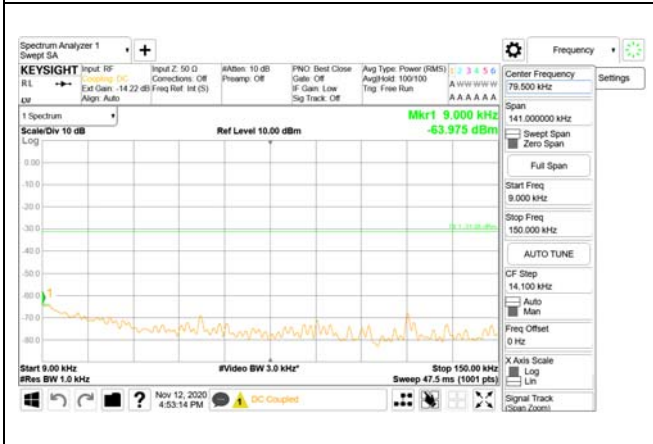

CTK Co., Ltd.
(Ho-dong), 113, Yejik-ro, Cheoin-gu,
Yongin-si, Gyeonggi-do, Korea
Tel: +82-31-339-9970
Fax: +82-31-624-9501

Report No.:
CTK-2020-04662
Page (1878) / (2355)
Pages

ANT45

9 kHz - 150 kHz