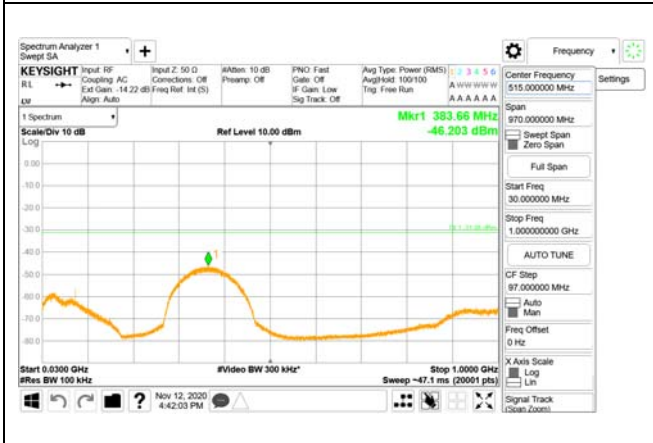

Report No.:  
 CTK-2020-04662  
 Page (1872) / (2355)  
 Pages

**ANT39**

9 kHz - 150 kHz

150 kHz - 30 MHz

30 MHz - 1000 MHz

1000 MHz - 3690 MHz

3690 MHz - 3699 MHz

3980 MHz - 26.5 GHz