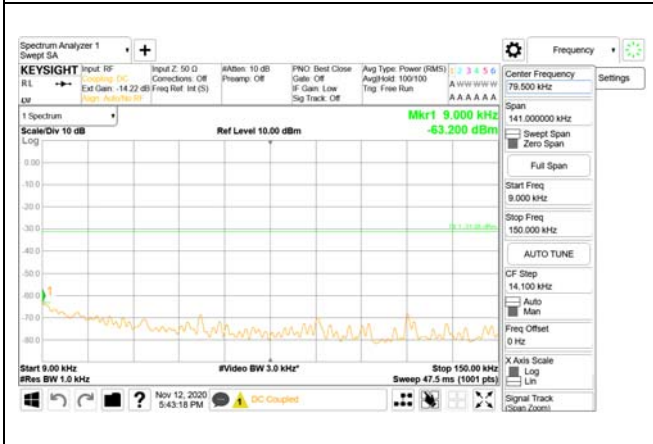

CTK Co., Ltd.
(Ho-dong), 113, Yejik-ro, Cheoin-gu,
Yongin-si, Gyeonggi-do, Korea
Tel: +82-31-339-9970
Fax: +82-31-624-9501

Report No.:
CTK-2020-04662
Page (1864) / (2355)
Pages

ANT31

9 kHz - 150 kHz