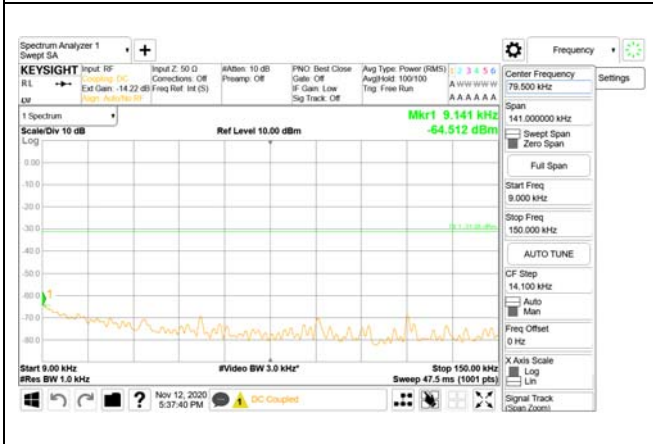

CTK Co., Ltd.
(Ho-dong), 113, Yejik-ro, Cheoin-gu,
Yongin-si, Gyeonggi-do, Korea
Tel: +82-31-339-9970
Fax: +82-31-624-9501

Report No.:
CTK-2020-04662
Page (1861) / (2355)
Pages

ANT28

9 kHz - 150 kHz