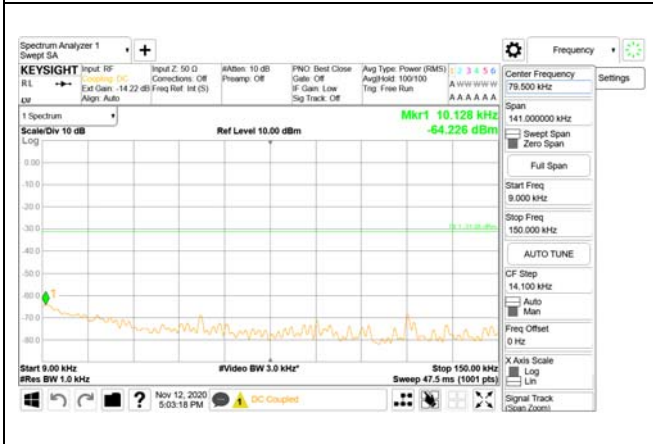

CTK Co., Ltd.
(Ho-dong), 113, Yejik-ro, Cheoin-gu,
Yongin-si, Gyeonggi-do, Korea
Tel: +82-31-339-9970
Fax: +82-31-624-9501

Report No.:
CTK-2020-04662
Page (1883) / (2355)
Pages

ANT50

9 kHz - 150 kHz