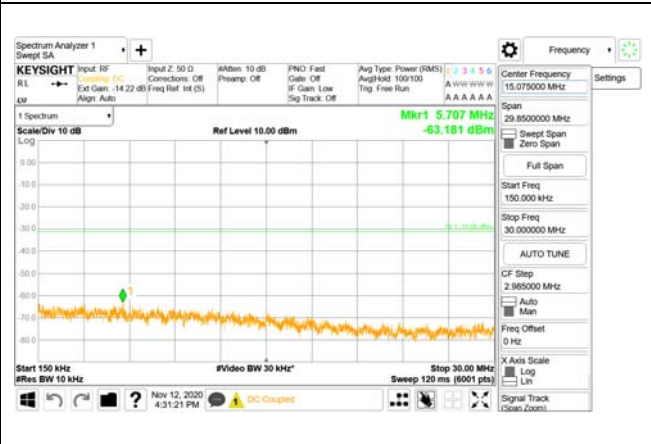

150 kHz - 30 MHz