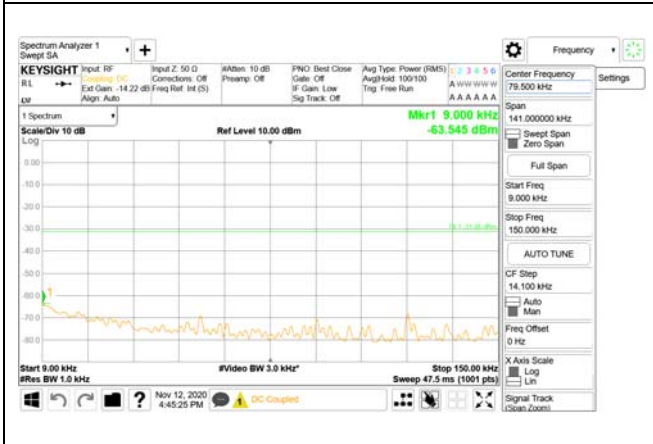

CTK Co., Ltd.
(Ho-dong), 113, Yejik-ro, Cheoin-gu,
Yongin-si, Gyeonggi-do, Korea
Tel: +82-31-339-9970
Fax: +82-31-624-9501

Report No.:
CTK-2020-04662
Page (1874) / (2355)
Pages

ANT41

9 kHz - 150 kHz