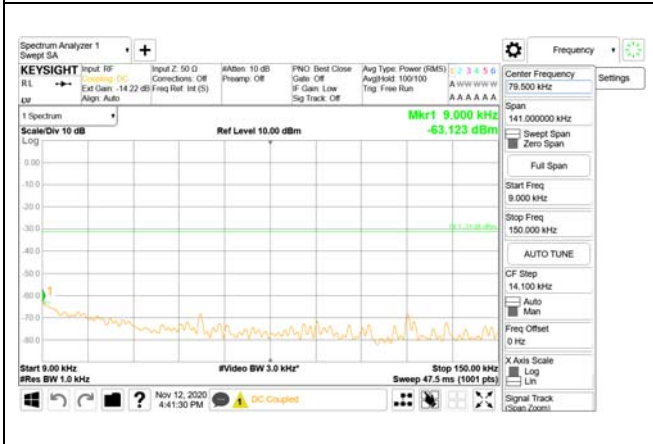

CTK Co., Ltd.
(Ho-dong), 113, Yejik-ro, Cheoin-gu,
Yongin-si, Gyeonggi-do, Korea
Tel: +82-31-339-9970
Fax: +82-31-624-9501

Report No.:
CTK-2020-04662
Page (1872) / (2355)
Pages

ANT39

9 kHz - 150 kHz