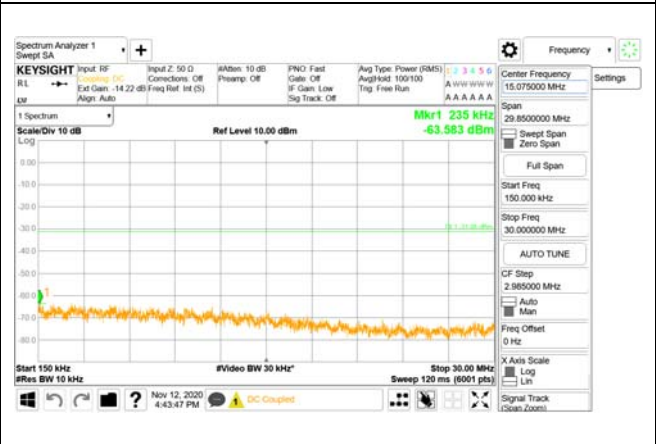

150 kHz - 30 MHz