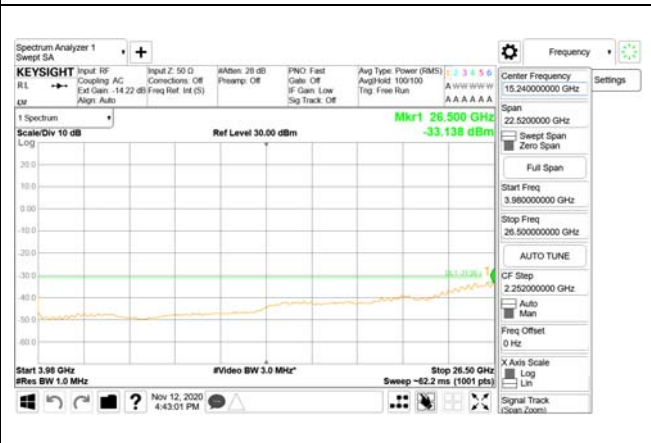

Report No.:  
 CTK-2020-04662  
 Page (1872) / (2355)  
 Pages

**ANT39**

9 kHz - 150 kHz

150 kHz - 30 MHz

30 MHz - 1000 MHz

1000 MHz - 3690 MHz

3690 MHz - 3699 MHz

3980 MHz - 26.5 GHz