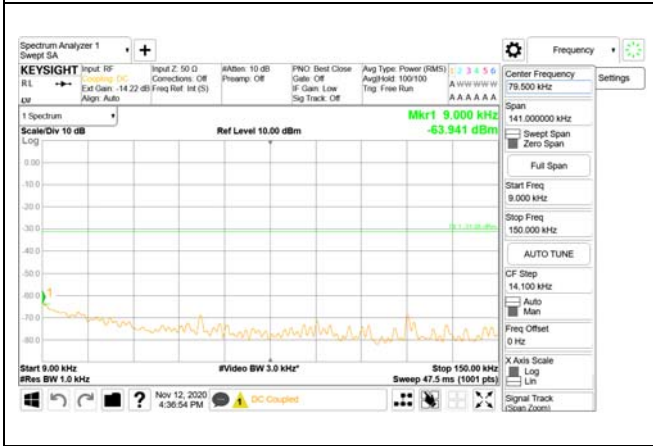

CTK Co., Ltd.
(Ho-dong), 113, Yejik-ro, Cheoin-gu,
Yongin-si, Gyeonggi-do, Korea
Tel: +82-31-339-9970
Fax: +82-31-624-9501

Report No.:
CTK-2020-04662
Page (1870) / (2355)
Pages

ANT37

9 kHz - 150 kHz