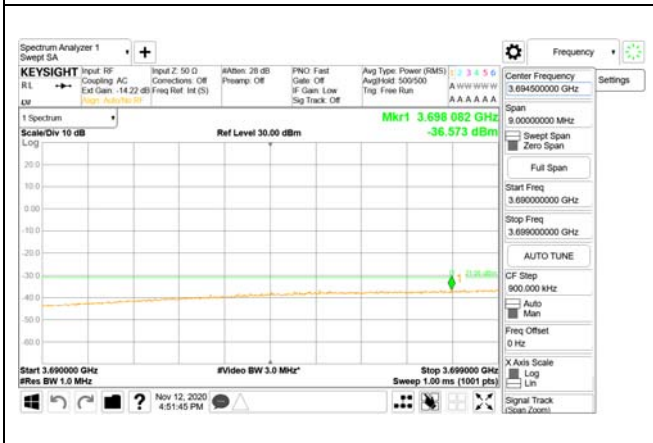

Report No.:
CTK-2020-04662
Page (1836) / (2355)
Pages

ANT3

9 kHz - 150 kHz

150 kHz - 30 MHz

30 MHz - 1000 MHz

1000 MHz - 3690 MHz

3690 MHz - 3699 MHz

3980 MHz - 26.5 GHz