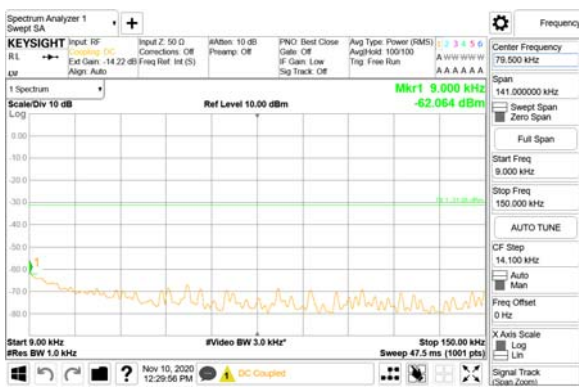

CTK Co., Ltd.
(Ho-dong), 113, Yejik-ro, Cheoin-gu,
Yongin-si, Gyeonggi-do, Korea
Tel: +82-31-339-9970
Fax: +82-31-624-9501

Report No.:
CTK-2020-04662
Page (1833) / (2355)
Pages

ANT64

9 kHz - 150 kHz