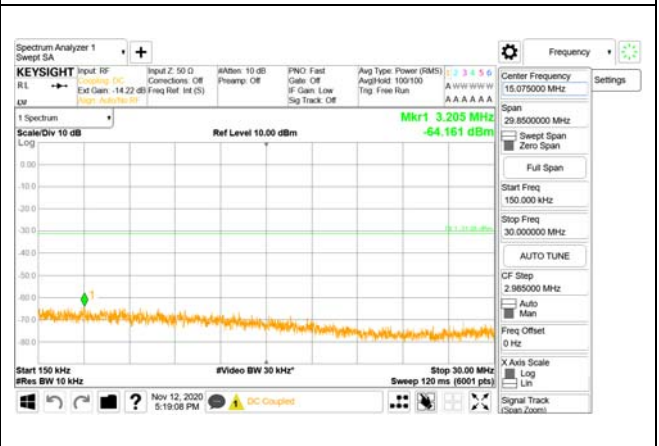

150 kHz - 30 MHz