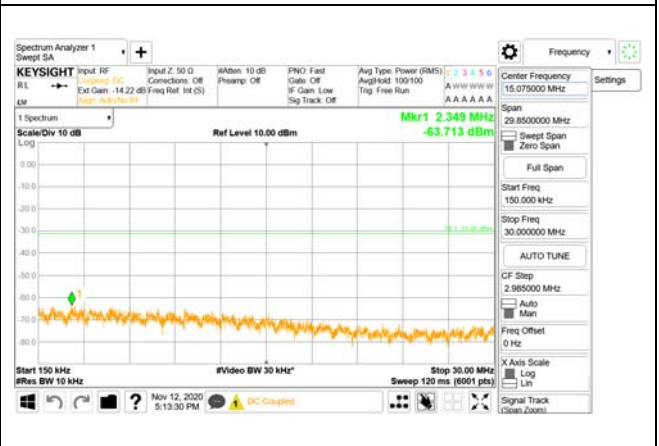

150 kHz - 30 MHz