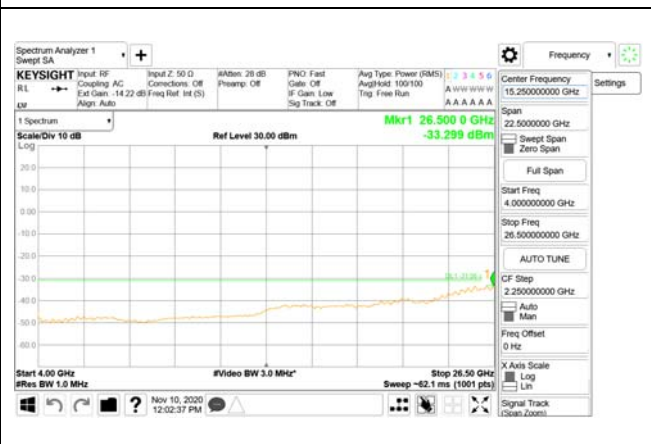

30 MHz - 1000 MHz

1000 MHz - 3700 MHz

3981 MHz - 4000 MHz

4000 MHz - 26.5 GHz

CTK Co., Ltd.
(Ho-dong), 113, Yejik-ro, Cheoin-gu,
Yongin-si, Gyeonggi-do, Korea
Tel: +82-31-339-9970
Fax: +82-31-624-9501

Report No.:
CTK-2020-04662
Page (1826) / (2355)
Pages