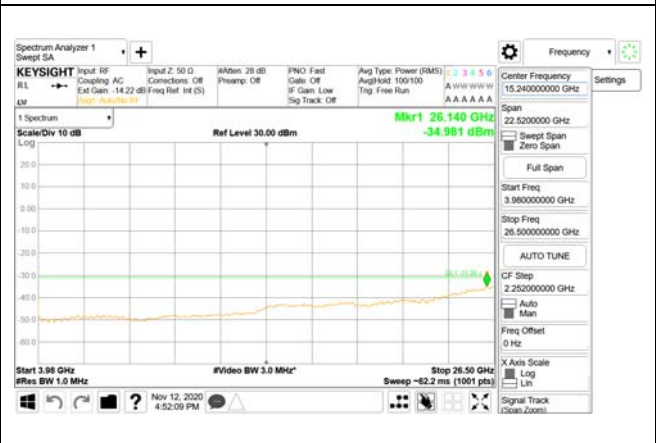

Report No.:
CTK-2020-04662
Page (1836) / (2355)
Pages

ANT3

9 kHz - 150 kHz

150 kHz - 30 MHz

30 MHz - 1000 MHz

1000 MHz - 3690 MHz

3690 MHz - 3699 MHz

3980 MHz - 26.5 GHz