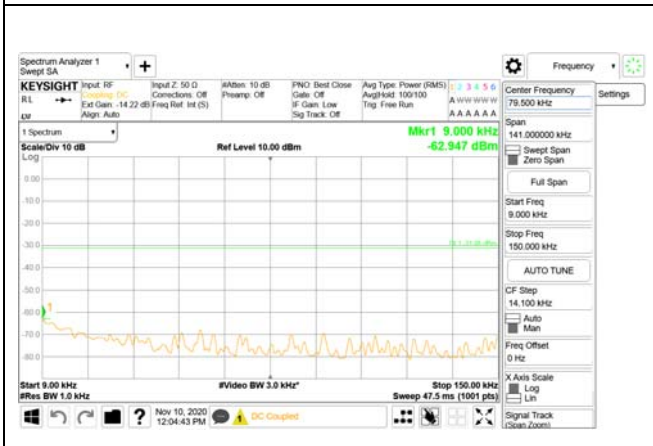

CTK Co., Ltd.
(Ho-dong), 113, Yejik-ro, Cheoin-gu,
Yongin-si, Gyeonggi-do, Korea
Tel: +82-31-339-9970
Fax: +82-31-624-9501

Report No.:
CTK-2020-04662
Page (1826) / (2355)
Pages

ANT57

9 kHz - 150 kHz