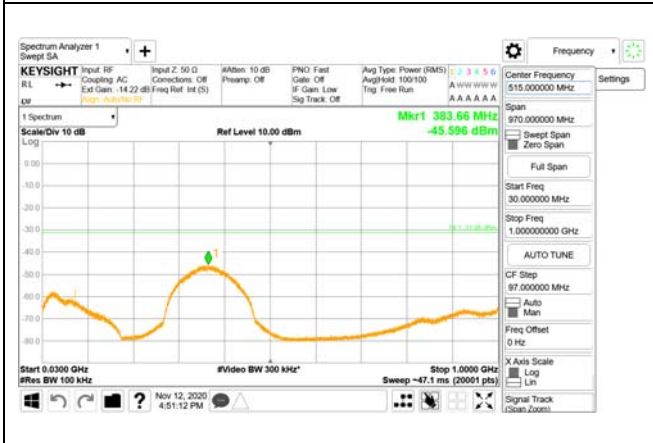

Report No.:
CTK-2020-04662
Page (1836) / (2355)
Pages

ANT3

9 kHz - 150 kHz

150 kHz - 30 MHz

30 MHz - 1000 MHz

1000 MHz - 3690 MHz

3690 MHz - 3699 MHz

3980 MHz - 26.5 GHz