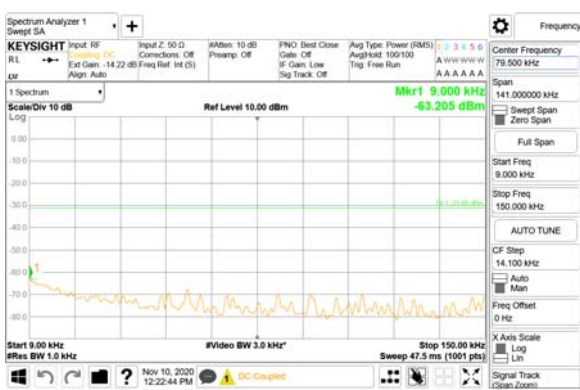

CTK Co., Ltd.
(Ho-dong), 113, Yejik-ro, Cheoin-gu,
Yongin-si, Gyeonggi-do, Korea
Tel: +82-31-339-9970
Fax: +82-31-624-9501

Report No.:
CTK-2020-04662
Page (1831) / (2355)
Pages

ANT62

9 kHz - 150 kHz