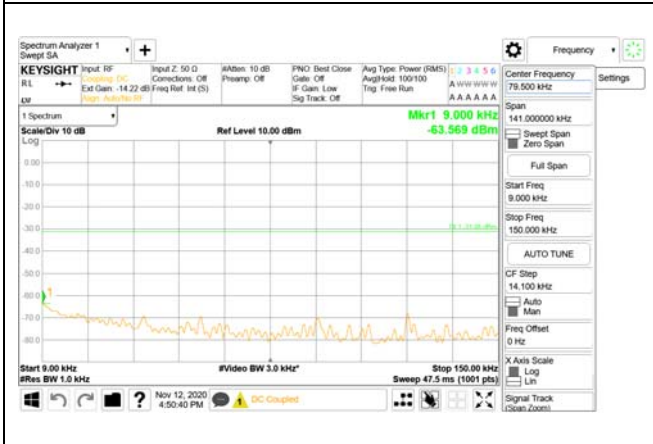

CTK Co., Ltd.
(Ho-dong), 113, Yejik-ro, Cheoin-gu,
Yongin-si, Gyeonggi-do, Korea
Tel: +82-31-339-9970
Fax: +82-31-624-9501

Report No.:
CTK-2020-04662
Page (1836) / (2355)
Pages

ANT3

9 kHz - 150 kHz