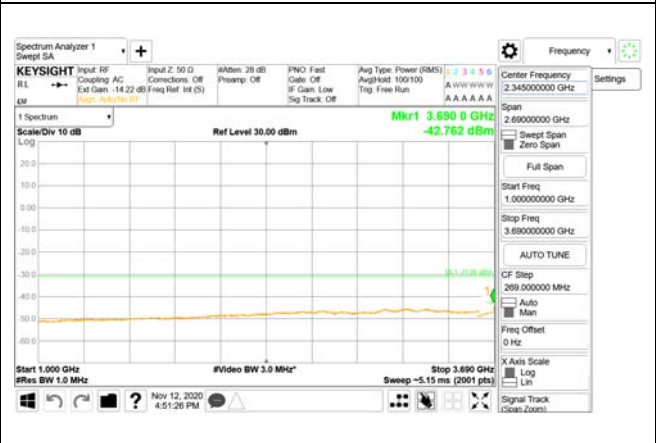

Report No.:
CTK-2020-04662
Page (1836) / (2355)
Pages

ANT3

9 kHz - 150 kHz

150 kHz - 30 MHz

30 MHz - 1000 MHz

1000 MHz - 3690 MHz

3690 MHz - 3699 MHz

3980 MHz - 26.5 GHz