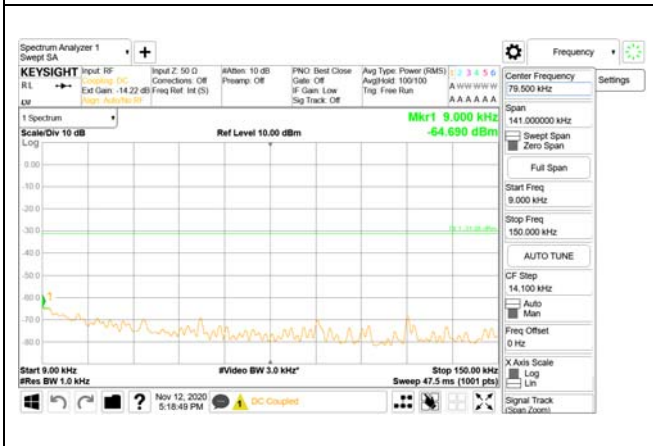

CTK Co., Ltd.
(Ho-dong), 113, Yejik-ro, Cheoin-gu,
Yongin-si, Gyeonggi-do, Korea
Tel: +82-31-339-9970
Fax: +82-31-624-9501

Report No.:
CTK-2020-04662
Page (1851) / (2355)
Pages

ANT18

9 kHz - 150 kHz