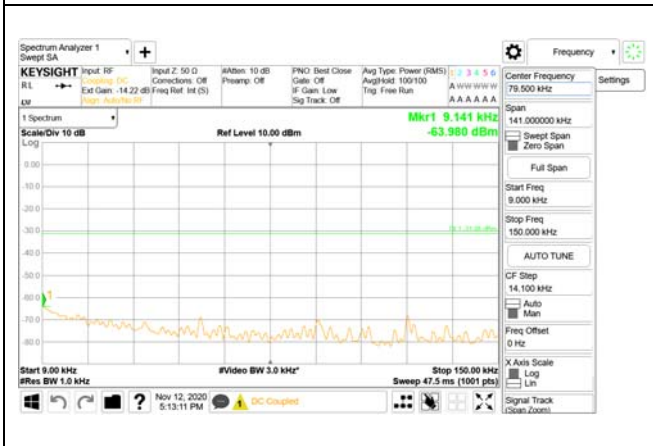

CTK Co., Ltd.
(Ho-dong), 113, Yejik-ro, Cheoin-gu,
Yongin-si, Gyeonggi-do, Korea
Tel: +82-31-339-9970
Fax: +82-31-624-9501

Report No.:
CTK-2020-04662
Page (1848) / (2355)
Pages

ANT15

9 kHz - 150 kHz