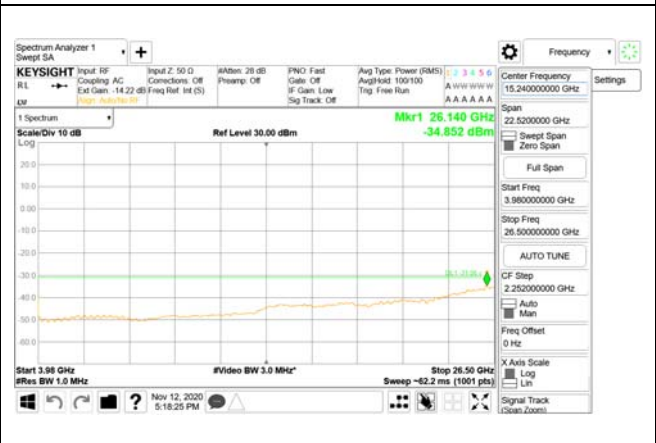

30 MHz - 1000 MHz

1000 MHz - 3690 MHz

3690 MHz - 3699 MHz

3980 MHz - 26.5 GHz

CTK Co., Ltd.
(Ho-dong), 113, Yejik-ro, Cheoin-gu,
Yongin-si, Gyeonggi-do, Korea
Tel: +82-31-339-9970
Fax: +82-31-624-9501

Report No.:
CTK-2020-04662
Page (1851) / (2355)
Pages