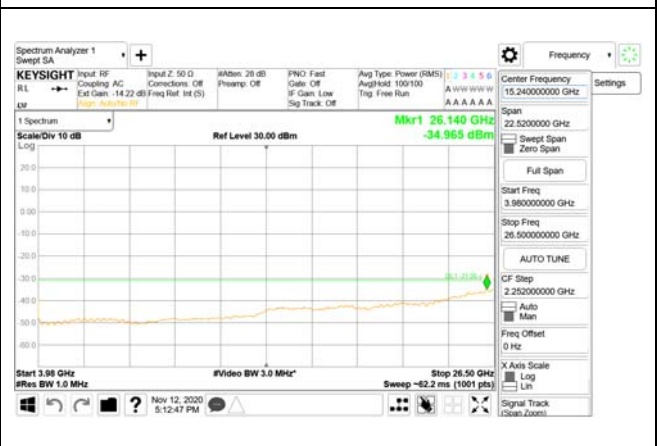

30 MHz - 1000 MHz

1000 MHz - 3690 MHz

3690 MHz - 3699 MHz

3980 MHz - 26.5 GHz

CTK Co., Ltd.
(Ho-dong), 113, Yejik-ro, Cheoin-gu,
Yongin-si, Gyeonggi-do, Korea
Tel: +82-31-339-9970
Fax: +82-31-624-9501

Report No.:
CTK-2020-04662
Page (1848) / (2355)
Pages