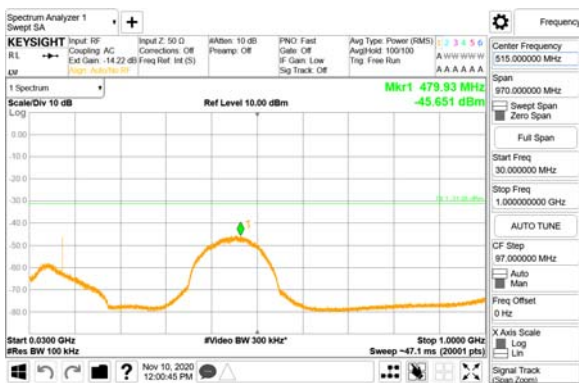

Report No.:
 CTK-2020-04662
 Page (1792) / (2355)
 Pages

ANT23

9 kHz - 150 kHz

150 kHz - 30 MHz

30 MHz - 1000 MHz

1000 MHz - 3700 MHz

3981 MHz - 4000 MHz

4000 MHz - 26.5 GHz