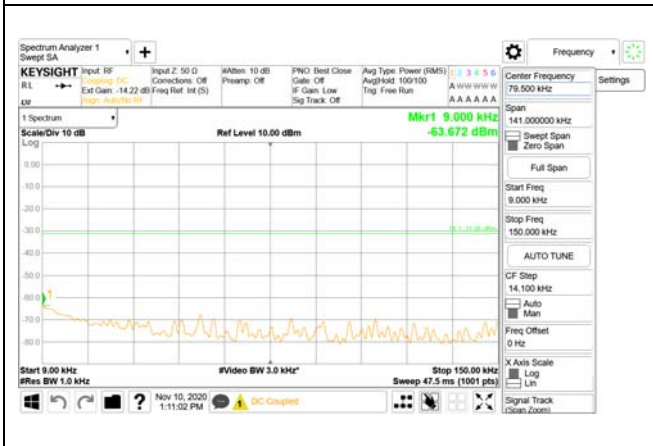

CTK Co., Ltd.
(Ho-dong), 113, Yejik-ro, Cheoin-gu,
Yongin-si, Gyeonggi-do, Korea
Tel: +82-31-339-9970
Fax: +82-31-624-9501

Report No.:
CTK-2020-04662
Page (1796) / (2355)
Pages

ANT27

9 kHz - 150 kHz