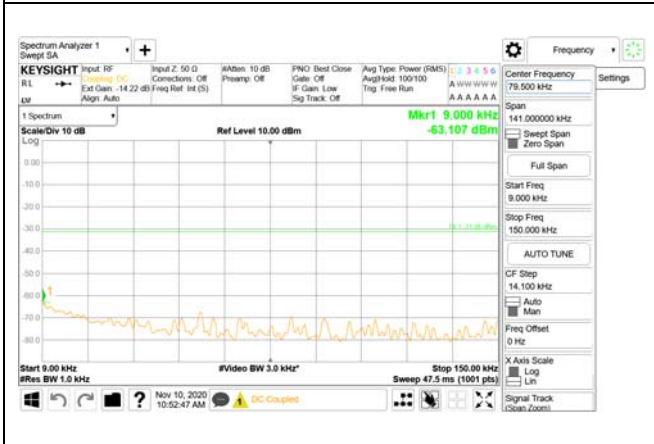

CTK Co., Ltd.
(Ho-dong), 113, Yejik-ro, Cheoin-gu,
Yongin-si, Gyeonggi-do, Korea
Tel: +82-31-339-9970
Fax: +82-31-624-9501

Report No.:
CTK-2020-04662
Page (1806) / (2355)
Pages

ANT37

9 kHz - 150 kHz