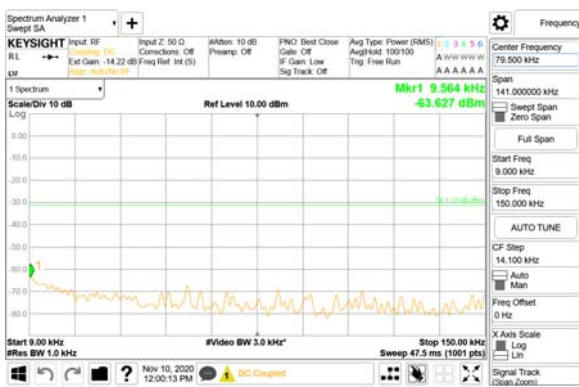

Report No.:
 CTK-2020-04662
 Page (1792) / (2355)
 Pages

ANT23

9 kHz - 150 kHz

150 kHz - 30 MHz

30 MHz - 1000 MHz

1000 MHz - 3700 MHz

3981 MHz - 4000 MHz

4000 MHz - 26.5 GHz