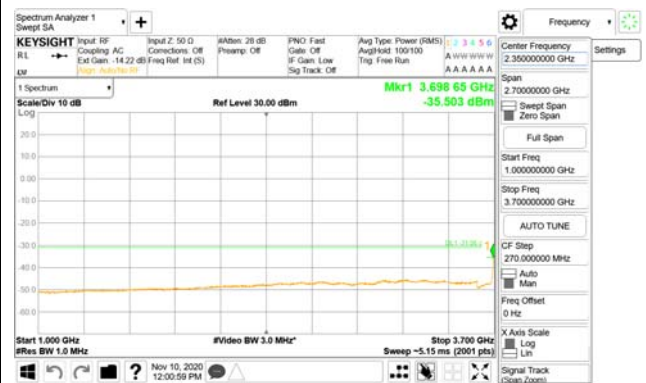

Report No.:
 CTK-2020-04662
 Page (1792) / (2355)
 Pages

ANT23

9 kHz - 150 kHz

150 kHz - 30 MHz

30 MHz - 1000 MHz

1000 MHz - 3700 MHz

3981 MHz - 4000 MHz

4000 MHz - 26.5 GHz