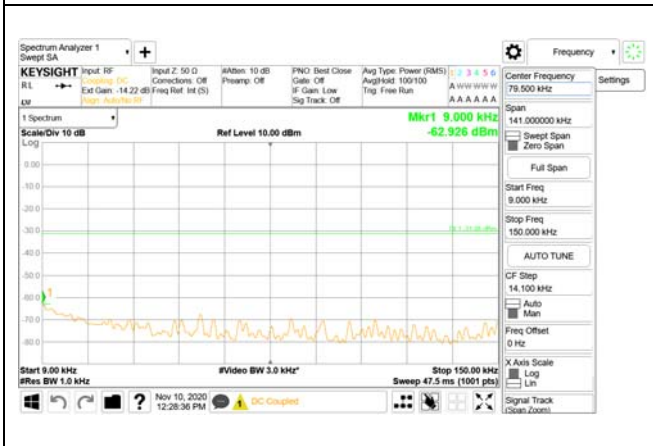

CTK Co., Ltd.
(Ho-dong), 113, Yejik-ro, Cheoin-gu,
Yongin-si, Gyeonggi-do, Korea
Tel: +82-31-339-9970
Fax: +82-31-624-9501

Report No.:
CTK-2020-04662
Page (1800) / (2355)
Pages

ANT31

9 kHz - 150 kHz