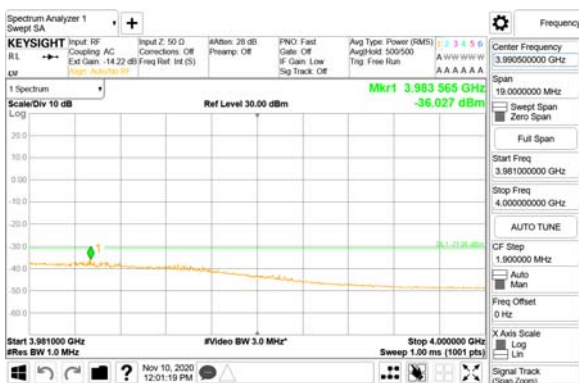

Report No.:
 CTK-2020-04662
 Page (1792) / (2355)
 Pages

ANT23

9 kHz - 150 kHz

150 kHz - 30 MHz

30 MHz - 1000 MHz

1000 MHz - 3700 MHz

3981 MHz - 4000 MHz

4000 MHz - 26.5 GHz