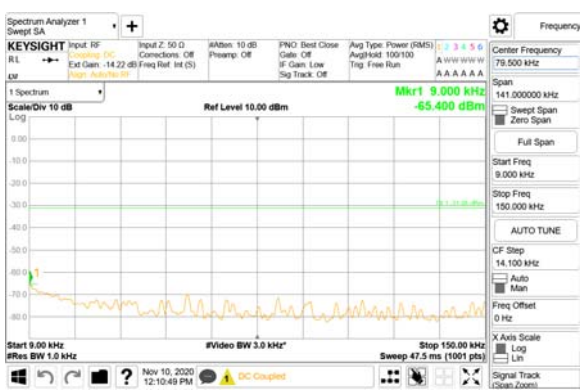

CTK Co., Ltd.
(Ho-dong), 113, Yejik-ro, Cheoin-gu,
Yongin-si, Gyeonggi-do, Korea
Tel: +82-31-339-9970
Fax: +82-31-624-9501

Report No.:
CTK-2020-04662
Page (1795) / (2355)
Pages

ANT26

9 kHz - 150 kHz