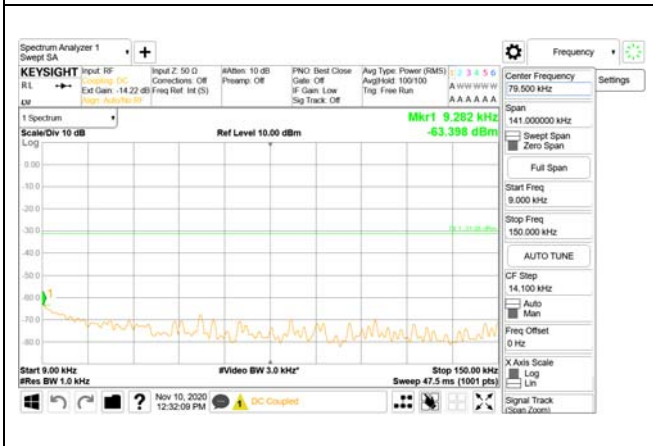

CTK Co., Ltd.
(Ho-dong), 113, Yejik-ro, Cheoin-gu,
Yongin-si, Gyeonggi-do, Korea
Tel: +82-31-339-9970
Fax: +82-31-624-9501

Report No.:
CTK-2020-04662
Page (1801) / (2355)
Pages

ANT32

9 kHz - 150 kHz