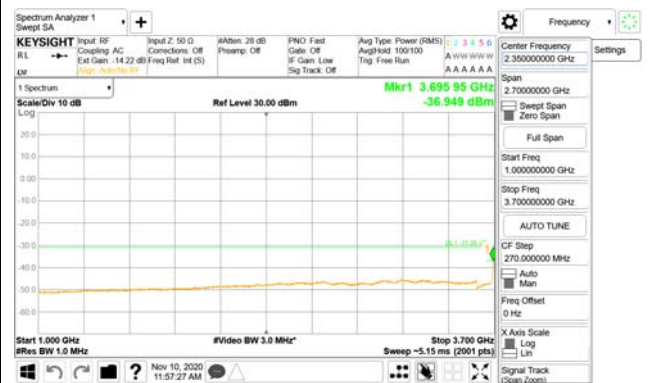

1000 MHz - 3700 MHz