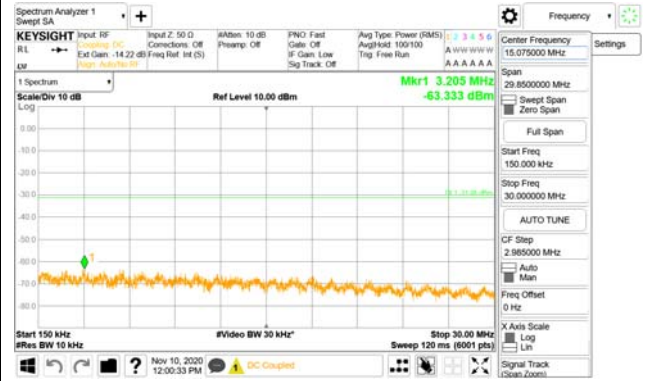

Report No.:
 CTK-2020-04662
 Page (1792) / (2355)
 Pages

ANT23

9 kHz - 150 kHz

150 kHz - 30 MHz

30 MHz - 1000 MHz

1000 MHz - 3700 MHz

3981 MHz - 4000 MHz

4000 MHz - 26.5 GHz