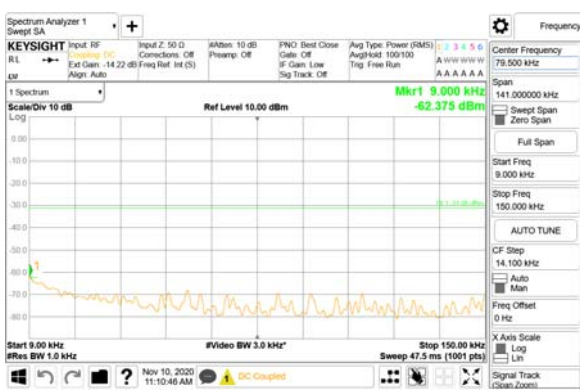

CTK Co., Ltd.
(Ho-dong), 113, Yejik-ro, Cheoin-gu,
Yongin-si, Gyeonggi-do, Korea
Tel: +82-31-339-9970
Fax: +82-31-624-9501

Report No.:
CTK-2020-04662
Page (1811) / (2355)
Pages

ANT42

9 kHz - 150 kHz