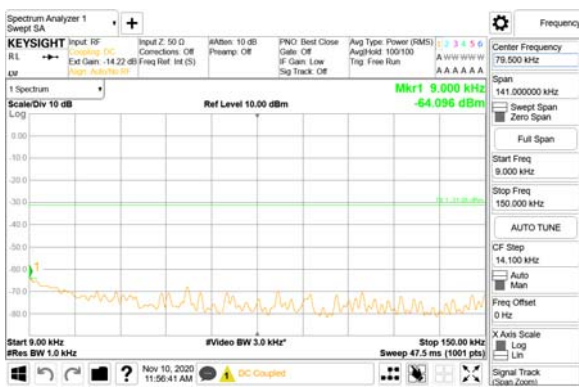

CTK Co., Ltd.
(Ho-dong), 113, Yejik-ro, Cheoin-gu,
Yongin-si, Gyeonggi-do, Korea
Tel: +82-31-339-9970
Fax: +82-31-624-9501

Report No.:
CTK-2020-04662
Page (1791) / (2355)
Pages

ANT22

9 kHz - 150 kHz