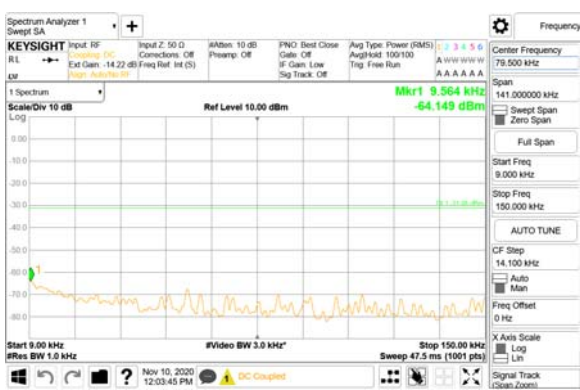

CTK Co., Ltd.
(Ho-dong), 113, Yejik-ro, Cheoin-gu,
Yongin-si, Gyeonggi-do, Korea
Tel: +82-31-339-9970
Fax: +82-31-624-9501

Report No.:
CTK-2020-04662
Page (1793) / (2355)
Pages

ANT24

9 kHz - 150 kHz