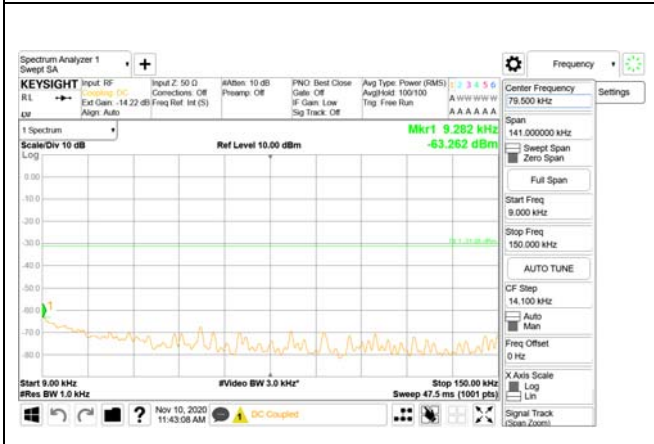

CTK Co., Ltd.
(Ho-dong), 113, Yejik-ro, Cheoin-gu,
Yongin-si, Gyeonggi-do, Korea
Tel: +82-31-339-9970
Fax: +82-31-624-9501

Report No.:
CTK-2020-04662
Page (1820) / (2355)
Pages

ANT51

9 kHz - 150 kHz