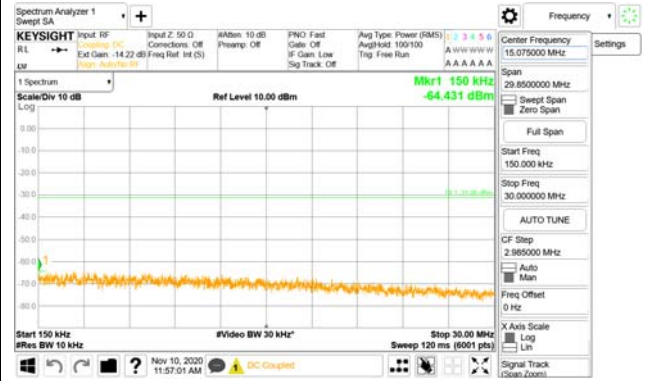

CTK Co., Ltd.
(Ho-dong), 113, Yejik-ro, Cheoin-gu,
Yongin-si, Gyeonggi-do, Korea
Tel: +82-31-339-9970
Fax: +82-31-624-9501

Report No.:
CTK-2020-04662
Page (1791) / (2355)
Pages

ANT22

9 kHz - 150 kHz

150 kHz - 30 MHz