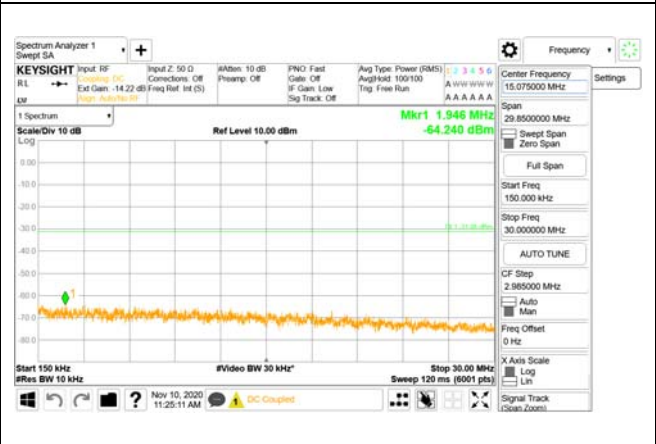

150 kHz - 30 MHz