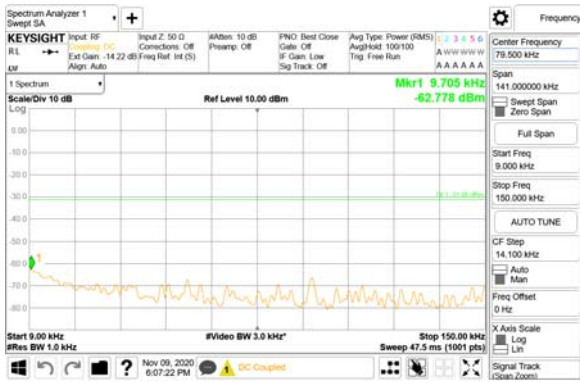

CTK Co., Ltd.
(Ho-dong), 113, Yejik-ro, Cheoin-gu,
Yongin-si, Gyeonggi-do, Korea
Tel: +82-31-339-9970
Fax: +82-31-624-9501

Report No.:
CTK-2020-04662
Page (1760) / (2355)
Pages

ANT55

9 kHz - 150 kHz