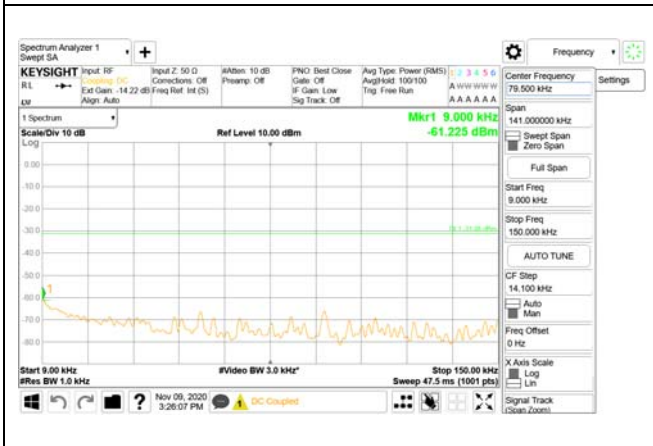

CTK Co., Ltd.
(Ho-dong), 113, Yejik-ro, Cheoin-gu,
Yongin-si, Gyeonggi-do, Korea
Tel: +82-31-339-9970
Fax: +82-31-624-9501

Report No.:
CTK-2020-04662
Page (1694) / (2355)
Pages

ANT53

9 kHz - 150 kHz