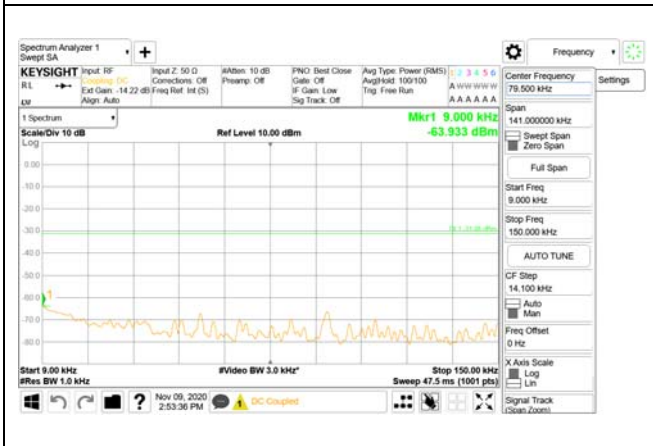

CTK Co., Ltd.
(Ho-dong), 113, Yejik-ro, Cheoin-gu,
Yongin-si, Gyeonggi-do, Korea
Tel: +82-31-339-9970
Fax: +82-31-624-9501

Report No.:
CTK-2020-04662
Page (1685) / (2355)
Pages

ANT44

9 kHz - 150 kHz