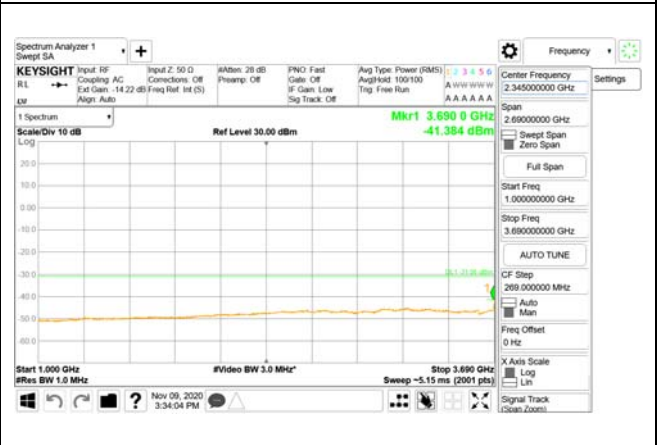

Report No.:
CTK-2020-04662
Page (1696) / (2355)
Pages

ANT55

9 kHz - 150 kHz

150 kHz - 30 MHz

30 MHz - 1000 MHz

1000 MHz - 3690 MHz

3690 MHz - 3699 MHz

3980 MHz - 26.5 GHz