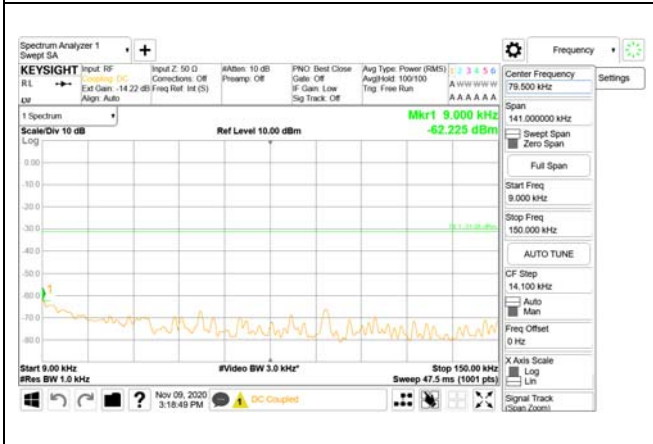

CTK Co., Ltd.
(Ho-dong), 113, Yejik-ro, Cheoin-gu,
Yongin-si, Gyeonggi-do, Korea
Tel: +82-31-339-9970
Fax: +82-31-624-9501

Report No.:
CTK-2020-04662
Page (1692) / (2355)
Pages

ANT51

9 kHz - 150 kHz