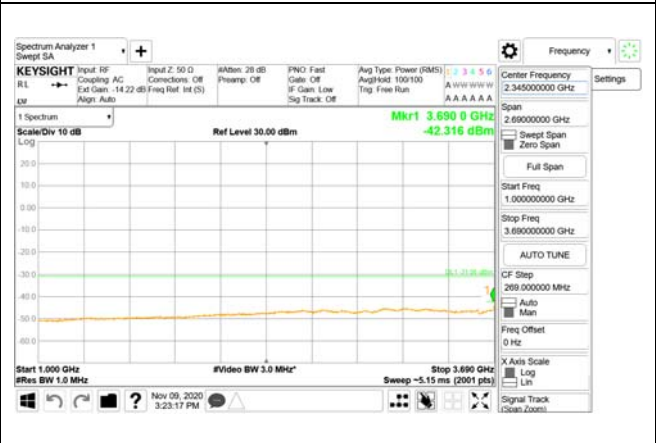

Report No.:
CTK-2020-04662
Page (1693) / (2355)
Pages

ANT52

9 kHz - 150 kHz

150 kHz - 30 MHz

30 MHz - 1000 MHz

1000 MHz - 3690 MHz

3690 MHz - 3699 MHz

3980 MHz - 26.5 GHz