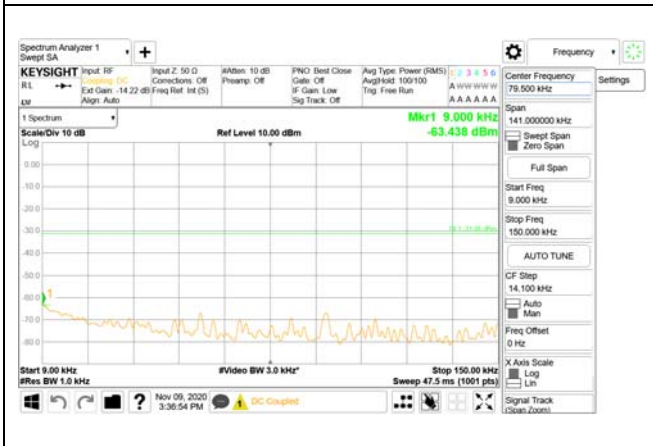

CTK Co., Ltd.
(Ho-dong), 113, Yejik-ro, Cheoin-gu,
Yongin-si, Gyeonggi-do, Korea
Tel: +82-31-339-9970
Fax: +82-31-624-9501

Report No.:
CTK-2020-04662
Page (1697) / (2355)
Pages

ANT56

9 kHz - 150 kHz