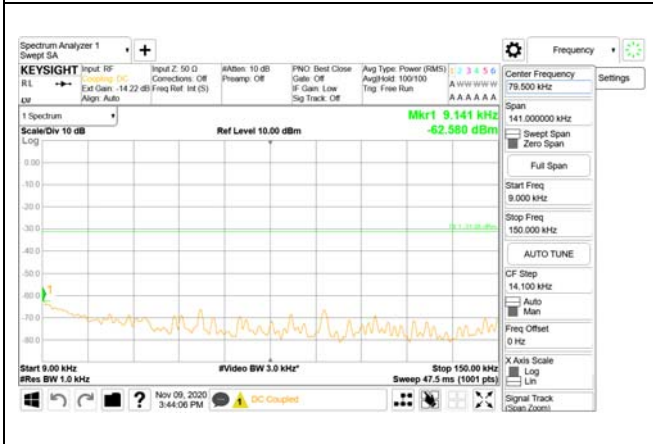

CTK Co., Ltd.
(Ho-dong), 113, Yejik-ro, Cheoin-gu,
Yongin-si, Gyeonggi-do, Korea
Tel: +82-31-339-9970
Fax: +82-31-624-9501

Report No.:
CTK-2020-04662
Page (1699) / (2355)
Pages

ANT58

9 kHz - 150 kHz