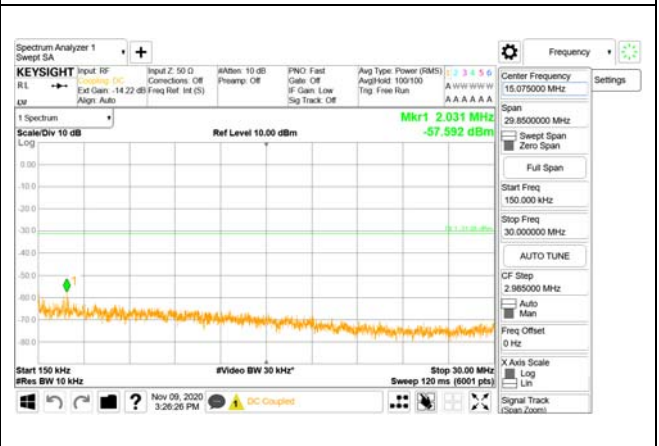

150 kHz - 30 MHz