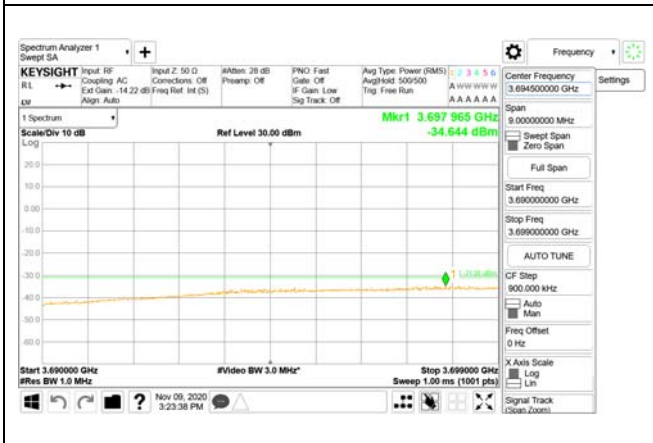

Report No.:
CTK-2020-04662
Page (1693) / (2355)
Pages

ANT52

9 kHz - 150 kHz

150 kHz - 30 MHz

30 MHz - 1000 MHz

1000 MHz - 3690 MHz

3690 MHz - 3699 MHz

3980 MHz - 26.5 GHz