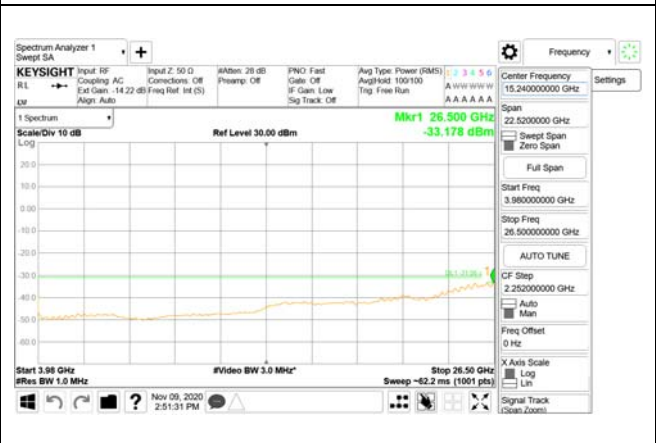

30 MHz - 1000 MHz

1000 MHz - 3690 MHz

3690 MHz - 3699 MHz

3980 MHz - 26.5 GHz

CTK Co., Ltd.
(Ho-dong), 113, Yejik-ro, Cheoin-gu,
Yongin-si, Gyeonggi-do, Korea
Tel: +82-31-339-9970
Fax: +82-31-624-9501

Report No.:
CTK-2020-04662
Page (1685) / (2355)
Pages