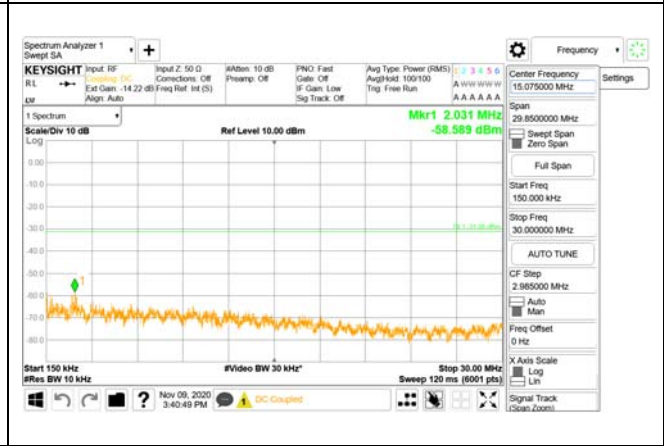

150 kHz - 30 MHz