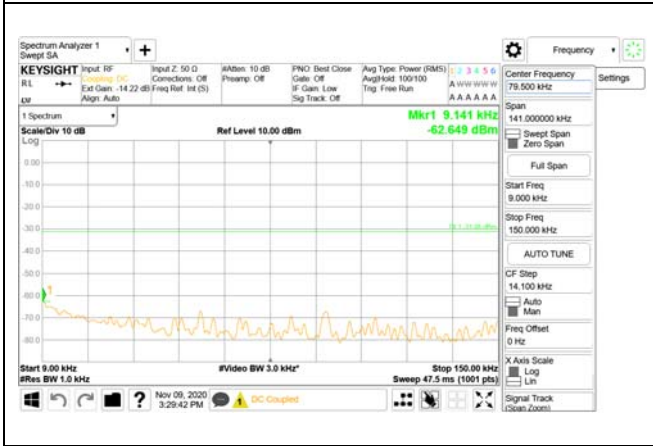

CTK Co., Ltd.
(Ho-dong), 113, Yejik-ro, Cheoin-gu,
Yongin-si, Gyeonggi-do, Korea
Tel: +82-31-339-9970
Fax: +82-31-624-9501

Report No.:
CTK-2020-04662
Page (1695) / (2355)
Pages

ANT54

9 kHz - 150 kHz