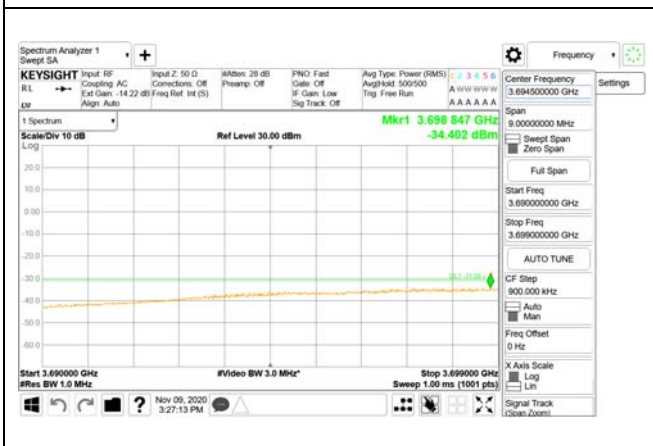

3690 MHz - 3699 MHz