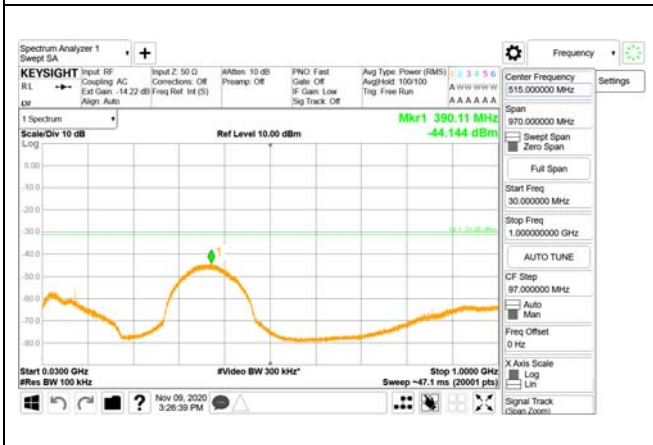

30 MHz - 1000 MHz