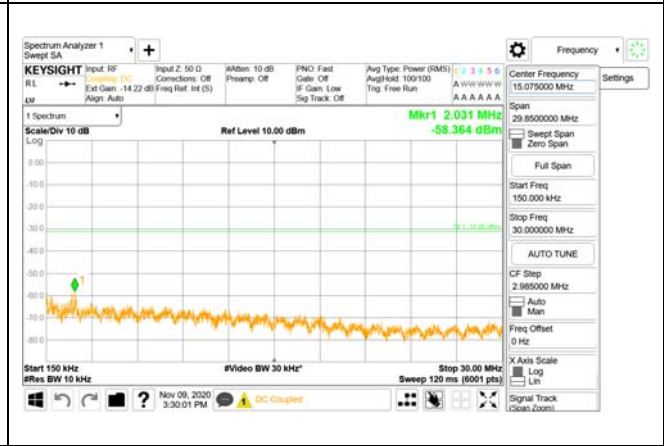

150 kHz - 30 MHz