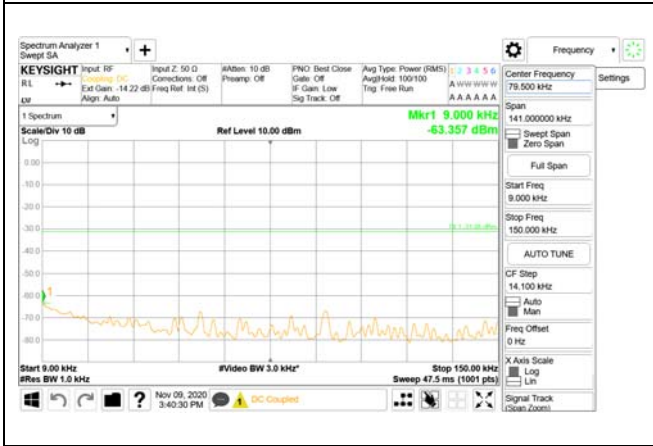

CTK Co., Ltd.
(Ho-dong), 113, Yejik-ro, Cheoin-gu,
Yongin-si, Gyeonggi-do, Korea
Tel: +82-31-339-9970
Fax: +82-31-624-9501

Report No.:
CTK-2020-04662
Page (1698) / (2355)
Pages

ANT57

9 kHz - 150 kHz