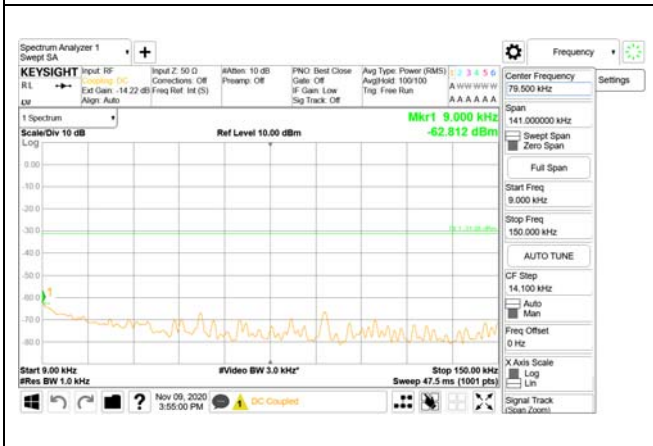

CTK Co., Ltd.
(Ho-dong), 113, Yejik-ro, Cheoin-gu,
Yongin-si, Gyeonggi-do, Korea
Tel: +82-31-339-9970
Fax: +82-31-624-9501

Report No.:
CTK-2020-04662
Page (1702) / (2355)
Pages

ANT61

9 kHz - 150 kHz