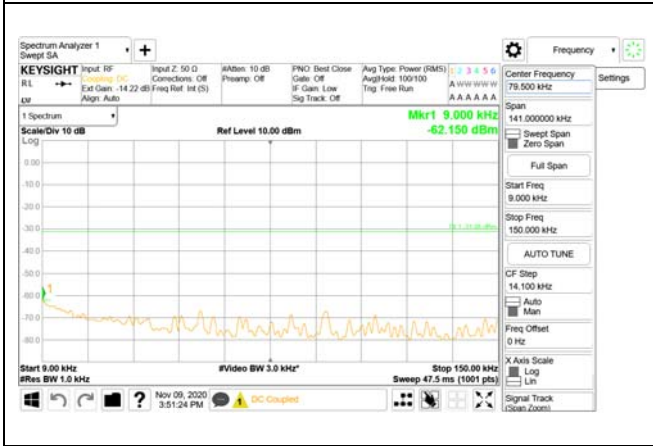

CTK Co., Ltd.
(Ho-dong), 113, Yejik-ro, Cheoin-gu,
Yongin-si, Gyeonggi-do, Korea
Tel: +82-31-339-9970
Fax: +82-31-624-9501

Report No.:
CTK-2020-04662
Page (1701) / (2355)
Pages

ANT60

9 kHz - 150 kHz