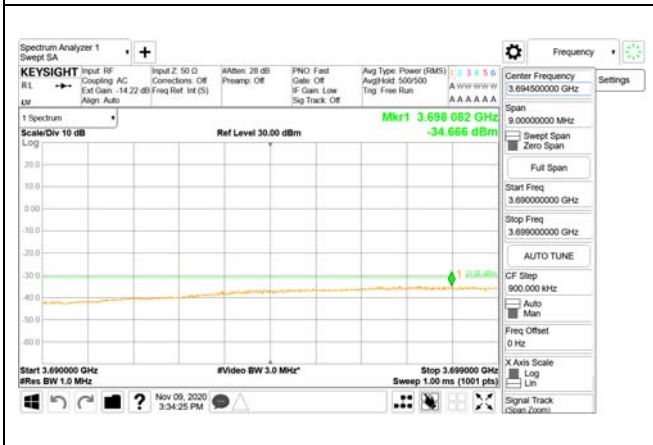

Report No.:
CTK-2020-04662
Page (1696) / (2355)
Pages

ANT55

9 kHz - 150 kHz

150 kHz - 30 MHz

30 MHz - 1000 MHz

1000 MHz - 3690 MHz

3690 MHz - 3699 MHz

3980 MHz - 26.5 GHz