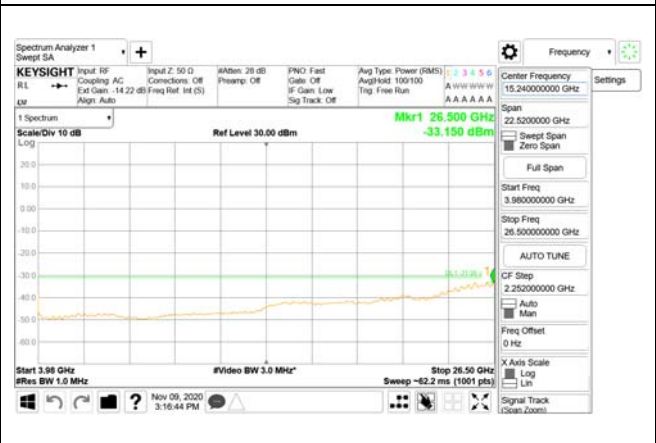

30 MHz - 1000 MHz

1000 MHz - 3690 MHz

3690 MHz - 3699 MHz

3980 MHz - 26.5 GHz

CTK Co., Ltd.
(Ho-dong), 113, Yejik-ro, Cheoin-gu,
Yongin-si, Gyeonggi-do, Korea
Tel: +82-31-339-9970
Fax: +82-31-624-9501

Report No.:
CTK-2020-04662
Page (1692) / (2355)
Pages