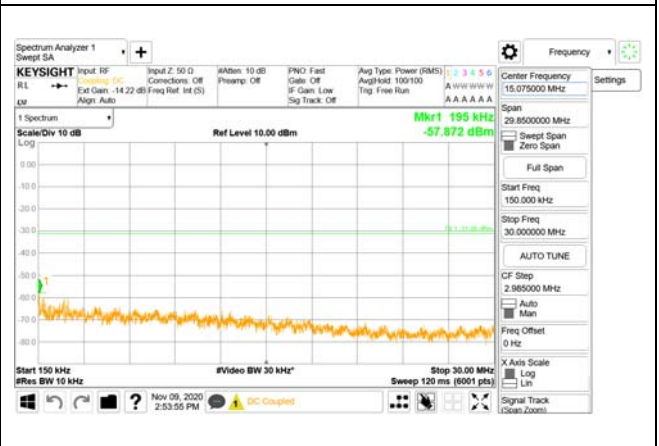

150 kHz - 30 MHz