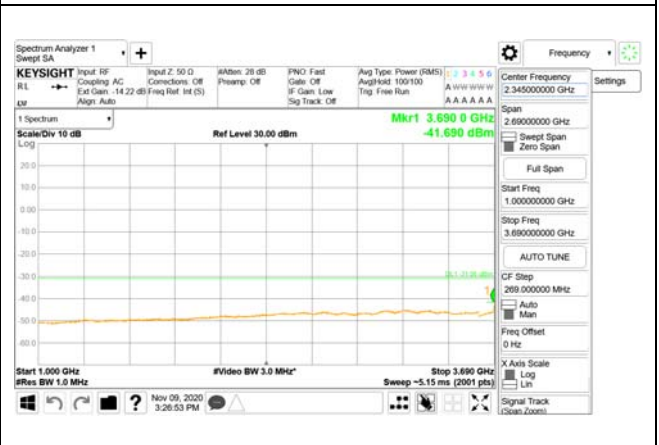

30 MHz - 1000 MHz

1000 MHz - 3690 MHz

3690 MHz - 3699 MHz

3980 MHz - 26.5 GHz

CTK Co., Ltd.
(Ho-dong), 113, Yejik-ro, Cheoin-gu,
Yongin-si, Gyeonggi-do, Korea
Tel: +82-31-339-9970
Fax: +82-31-624-9501

Report No.:
CTK-2020-04662
Page (1695) / (2355)
Pages