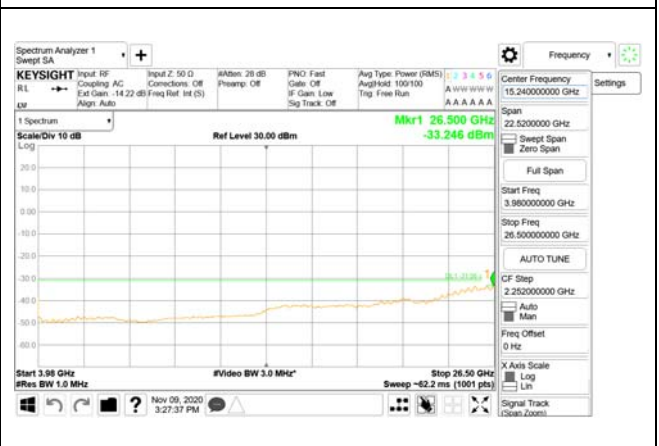

30 MHz - 1000 MHz

1000 MHz - 3690 MHz

3690 MHz - 3699 MHz

3980 MHz - 26.5 GHz

CTK Co., Ltd.
(Ho-dong), 113, Yejik-ro, Cheoin-gu,
Yongin-si, Gyeonggi-do, Korea
Tel: +82-31-339-9970
Fax: +82-31-624-9501

Report No.:
CTK-2020-04662
Page (1695) / (2355)
Pages