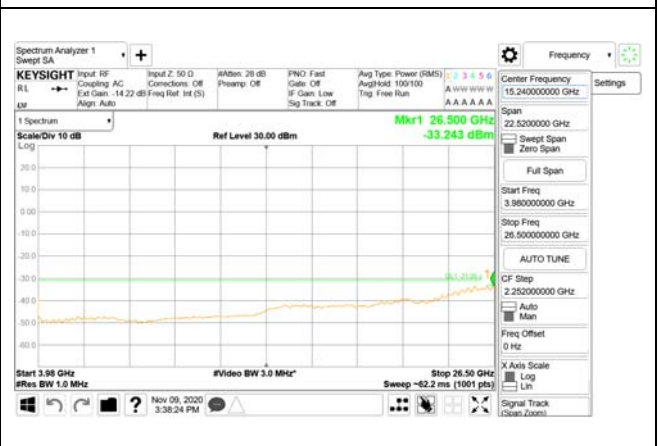

30 MHz - 1000 MHz

1000 MHz - 3690 MHz

3690 MHz - 3699 MHz

3980 MHz - 26.5 GHz

CTK Co., Ltd.
(Ho-dong), 113, Yejik-ro, Cheoin-gu,
Yongin-si, Gyeonggi-do, Korea
Tel: +82-31-339-9970
Fax: +82-31-624-9501

Report No.:
CTK-2020-04662
Page (1698) / (2355)
Pages