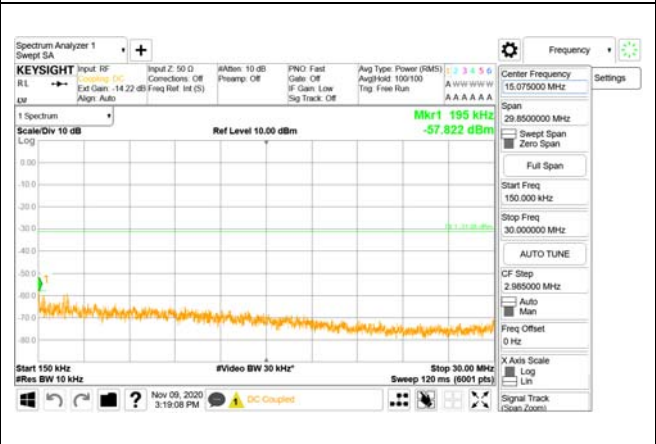

150 kHz - 30 MHz