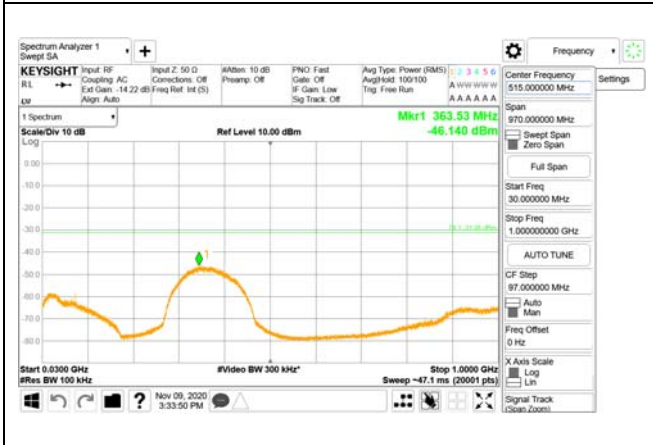

Report No.:
CTK-2020-04662
Page (1696) / (2355)
Pages

ANT55

9 kHz - 150 kHz

150 kHz - 30 MHz

30 MHz - 1000 MHz

1000 MHz - 3690 MHz

3690 MHz - 3699 MHz

3980 MHz - 26.5 GHz