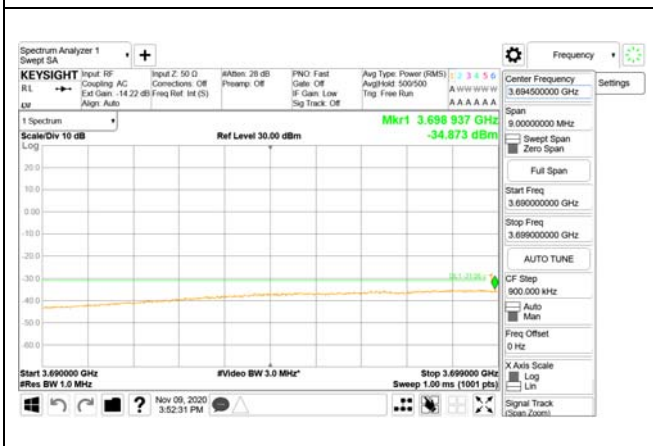

Report No.:
CTK-2020-04662
Page (1701) / (2355)
Pages

ANT60

9 kHz - 150 kHz

150 kHz - 30 MHz

30 MHz - 1000 MHz

1000 MHz - 3690 MHz

3690 MHz - 3699 MHz

3980 MHz - 26.5 GHz