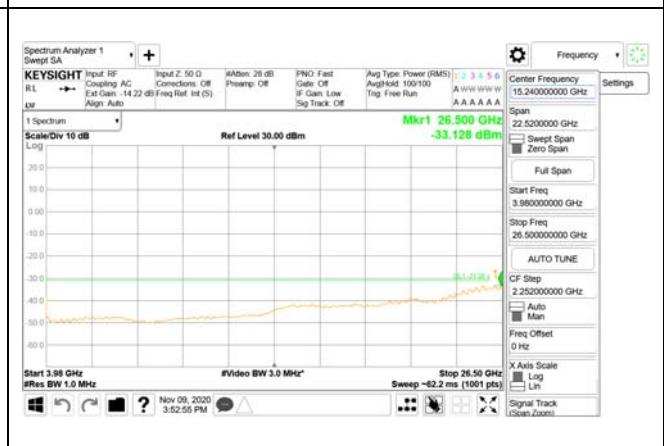

Report No.:
CTK-2020-04662
Page (1701) / (2355)
Pages

ANT60

9 kHz - 150 kHz

150 kHz - 30 MHz

30 MHz - 1000 MHz

1000 MHz - 3690 MHz

3690 MHz - 3699 MHz

3980 MHz - 26.5 GHz