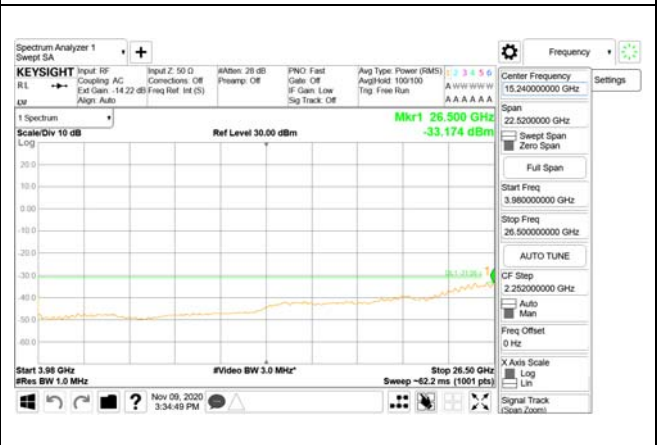

Report No.:
CTK-2020-04662
Page (1696) / (2355)
Pages

ANT55

9 kHz - 150 kHz

150 kHz - 30 MHz

30 MHz - 1000 MHz

1000 MHz - 3690 MHz

3690 MHz - 3699 MHz

3980 MHz - 26.5 GHz