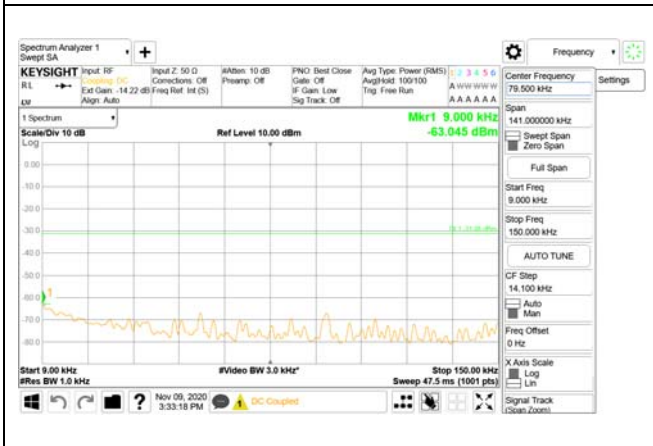

CTK Co., Ltd.
(Ho-dong), 113, Yejik-ro, Cheoin-gu,
Yongin-si, Gyeonggi-do, Korea
Tel: +82-31-339-9970
Fax: +82-31-624-9501

Report No.:
CTK-2020-04662
Page (1696) / (2355)
Pages

ANT55

9 kHz - 150 kHz