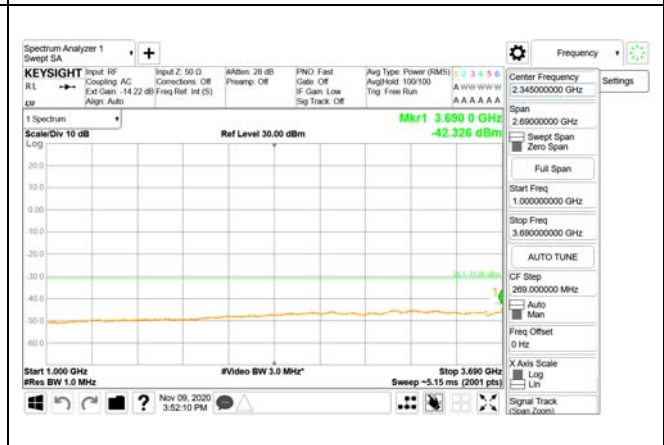

Report No.:
CTK-2020-04662
Page (1701) / (2355)
Pages

ANT60

9 kHz - 150 kHz

150 kHz - 30 MHz

30 MHz - 1000 MHz

1000 MHz - 3690 MHz

3690 MHz - 3699 MHz

3980 MHz - 26.5 GHz