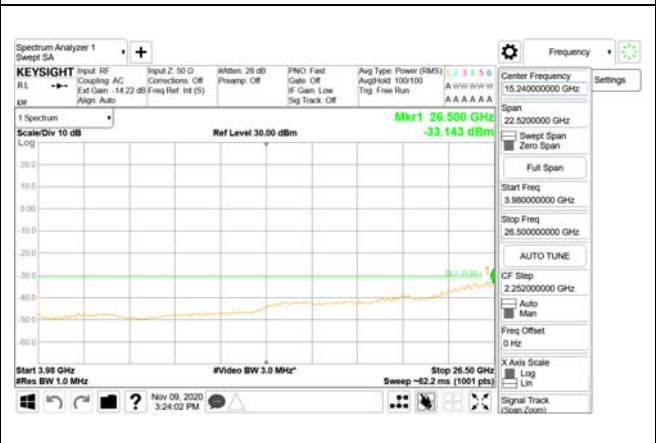

Report No.:
CTK-2020-04662
Page (1693) / (2355)
Pages

ANT52

9 kHz - 150 kHz

150 kHz - 30 MHz

30 MHz - 1000 MHz

1000 MHz - 3690 MHz

3690 MHz - 3699 MHz

3980 MHz - 26.5 GHz