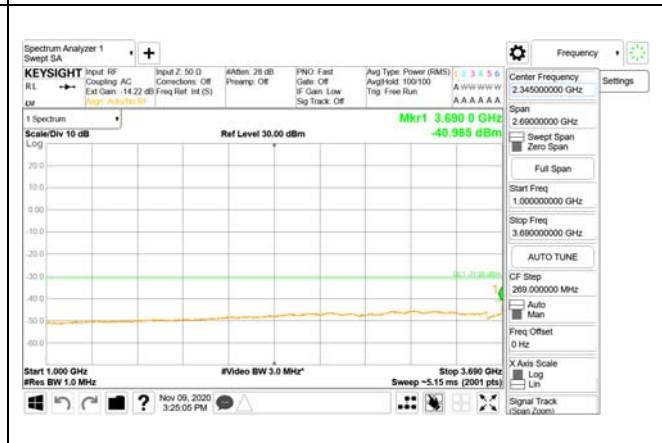

30 MHz - 1000 MHz

1000 MHz - 3690 MHz

3690 MHz - 3699 MHz

3980 MHz - 26.5 GHz

CTK Co., Ltd.
(Ho-dong), 113, Yejik-ro, Cheoin-gu,
Yongin-si, Gyeonggi-do, Korea
Tel: +82-31-339-9970
Fax: +82-31-624-9501

Report No.:
CTK-2020-04662
Page (1666) / (2355)
Pages