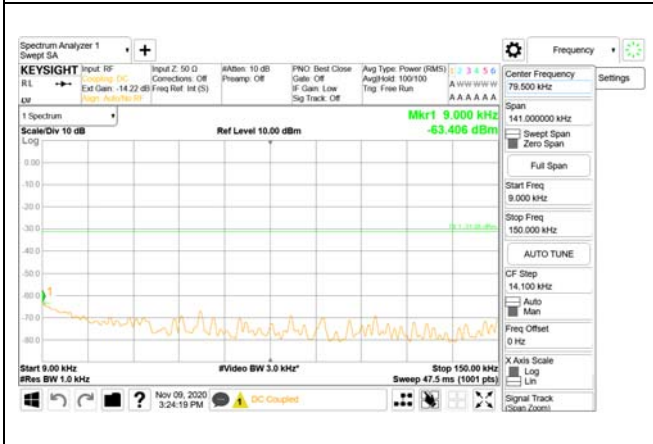

CTK Co., Ltd.
(Ho-dong), 113, Yejik-ro, Cheoin-gu,
Yongin-si, Gyeonggi-do, Korea
Tel: +82-31-339-9970
Fax: +82-31-624-9501

Report No.:
CTK-2020-04662
Page (1665) / (2355)
Pages

ANT24

9 kHz - 150 kHz