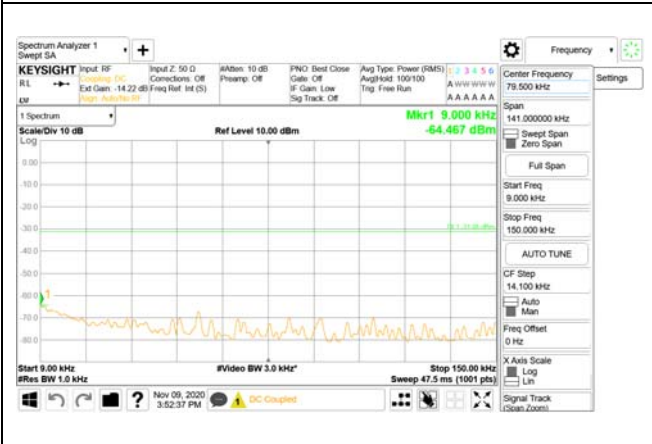

ANT32

9 kHz - 150 kHz