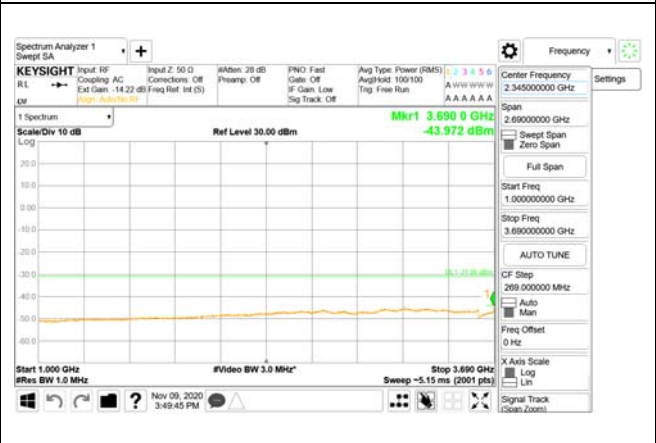

Report No.:
CTK-2020-04662
Page (1672) / (2355)
Pages

ANT31

9 kHz - 150 kHz

150 kHz - 30 MHz

30 MHz - 1000 MHz

1000 MHz - 3690 MHz

3690 MHz - 3699 MHz

3980 MHz - 26.5 GHz