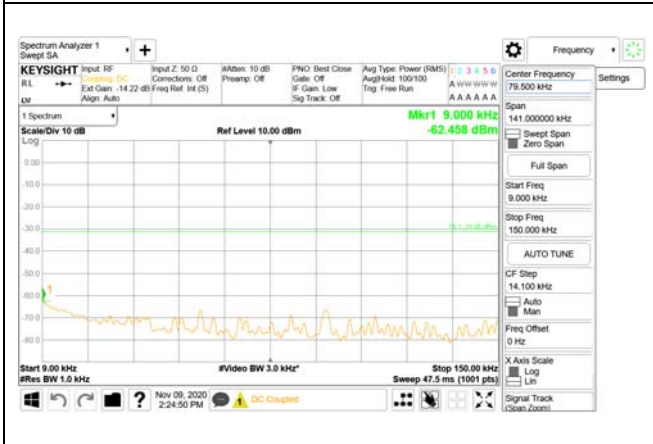

CTK Co., Ltd.
(Ho-dong), 113, Yejik-ro, Cheoin-gu,
Yongin-si, Gyeonggi-do, Korea
Tel: +82-31-339-9970
Fax: +82-31-624-9501

Report No.:
CTK-2020-04662
Page (1677) / (2355)
Pages

ANT36

9 kHz - 150 kHz