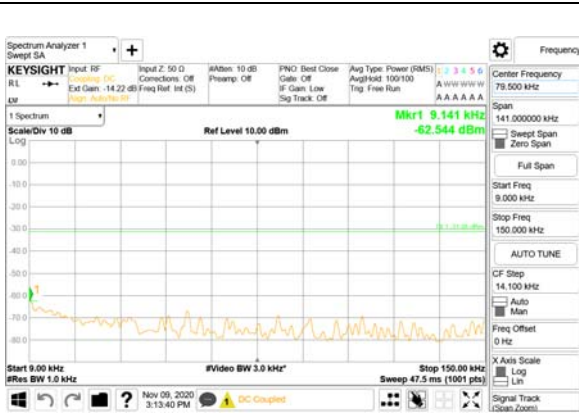

CTK Co., Ltd.
(Ho-dong), 113, Yejik-ro, Cheoin-gu,
Yongin-si, Gyeonggi-do, Korea
Tel: +82-31-339-9970
Fax: +82-31-624-9501

Report No.:
CTK-2020-04662
Page (1662) / (2355)
Pages

ANT21

9 kHz - 150 kHz