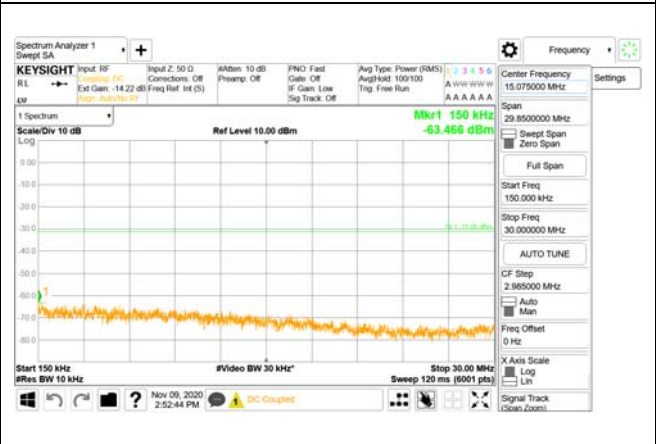

150 kHz - 30 MHz