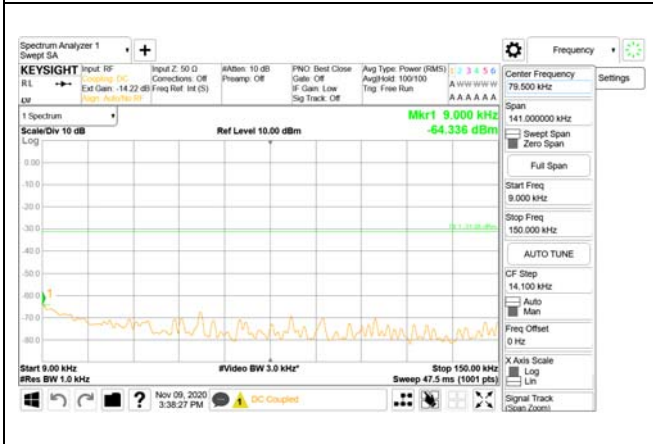

CTK Co., Ltd.
(Ho-dong), 113, Yejik-ro, Cheoin-gu,
Yongin-si, Gyeonggi-do, Korea
Tel: +82-31-339-9970
Fax: +82-31-624-9501

Report No.:
CTK-2020-04662
Page (1669) / (2355)
Pages

ANT28

9 kHz - 150 kHz