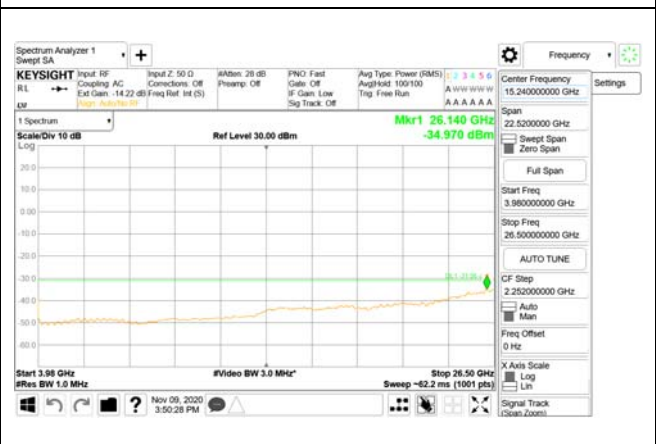

Report No.:
CTK-2020-04662
Page (1672) / (2355)
Pages

ANT31

9 kHz - 150 kHz

150 kHz - 30 MHz

30 MHz - 1000 MHz

1000 MHz - 3690 MHz

3690 MHz - 3699 MHz

3980 MHz - 26.5 GHz