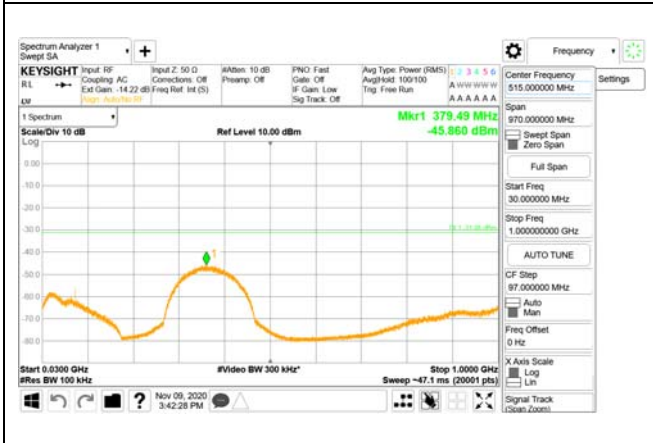

30 MHz - 1000 MHz