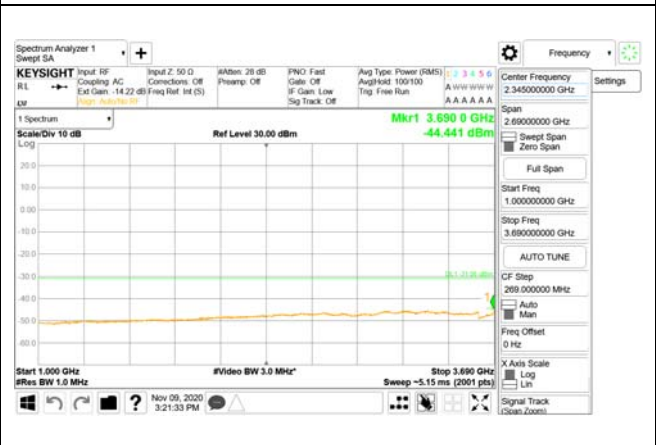

Report No.:
CTK-2020-04662
Page (1664) / (2355)
Pages

ANT23

9 kHz - 150 kHz

150 kHz - 30 MHz

30 MHz - 1000 MHz

1000 MHz - 3690 MHz

3690 MHz - 3699 MHz

3980 MHz - 26.5 GHz