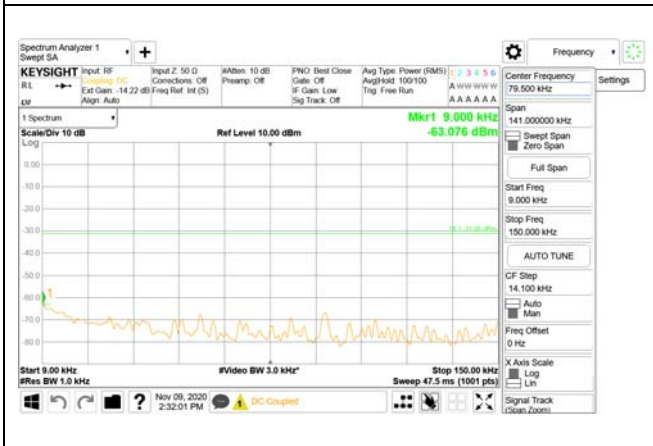

CTK Co., Ltd.
(Ho-dong), 113, Yejik-ro, Cheoin-gu,
Yongin-si, Gyeonggi-do, Korea
Tel: +82-31-339-9970
Fax: +82-31-624-9501

Report No.:
CTK-2020-04662
Page (1679) / (2355)
Pages

ANT38

9 kHz - 150 kHz