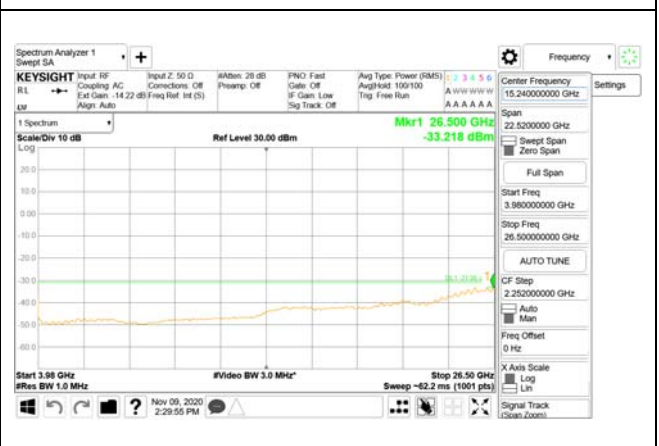

30 MHz - 1000 MHz

1000 MHz - 3690 MHz

3690 MHz - 3699 MHz

3980 MHz - 26.5 GHz

CTK Co., Ltd.
(Ho-dong), 113, Yejik-ro, Cheoin-gu,
Yongin-si, Gyeonggi-do, Korea
Tel: +82-31-339-9970
Fax: +82-31-624-9501

Report No.:
CTK-2020-04662
Page (1679) / (2355)
Pages