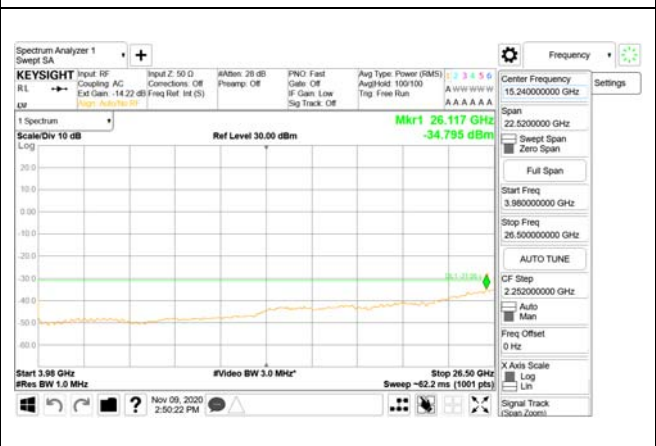

30 MHz - 1000 MHz

1000 MHz - 3690 MHz

3690 MHz - 3699 MHz

3980 MHz - 26.5 GHz

CTK Co., Ltd.
(Ho-dong), 113, Yejik-ro, Cheoin-gu,
Yongin-si, Gyeonggi-do, Korea
Tel: +82-31-339-9970
Fax: +82-31-624-9501

Report No.:
CTK-2020-04662
Page (1656) / (2355)
Pages