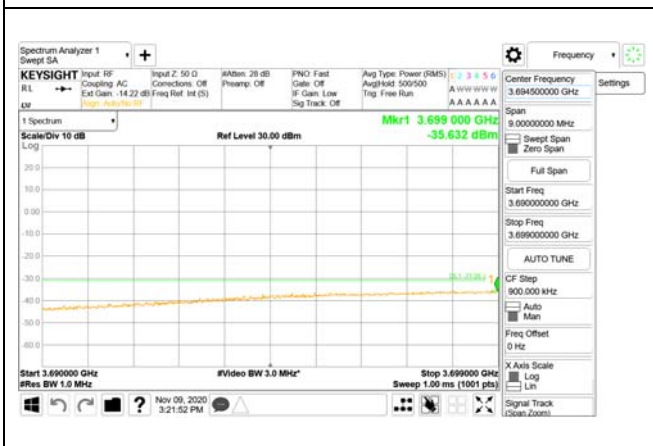

Report No.:
CTK-2020-04662
Page (1664) / (2355)
Pages

ANT23

9 kHz - 150 kHz

150 kHz - 30 MHz

30 MHz - 1000 MHz

1000 MHz - 3690 MHz

3690 MHz - 3699 MHz

3980 MHz - 26.5 GHz