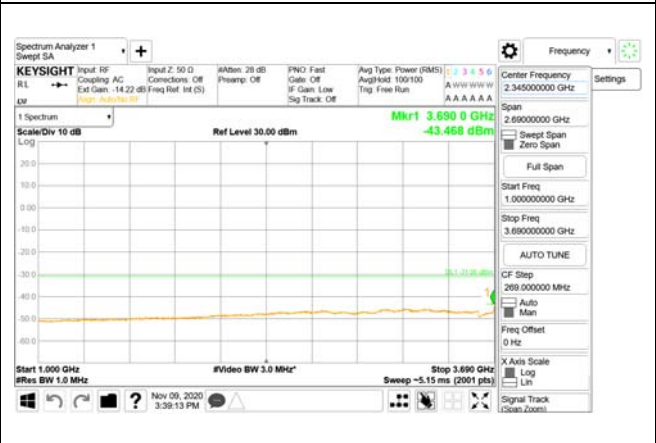

Report No.:
CTK-2020-04662
Page (1669) / (2355)
Pages

ANT28

9 kHz - 150 kHz

150 kHz - 30 MHz

30 MHz - 1000 MHz

1000 MHz - 3690 MHz

3690 MHz - 3699 MHz

3980 MHz - 26.5 GHz