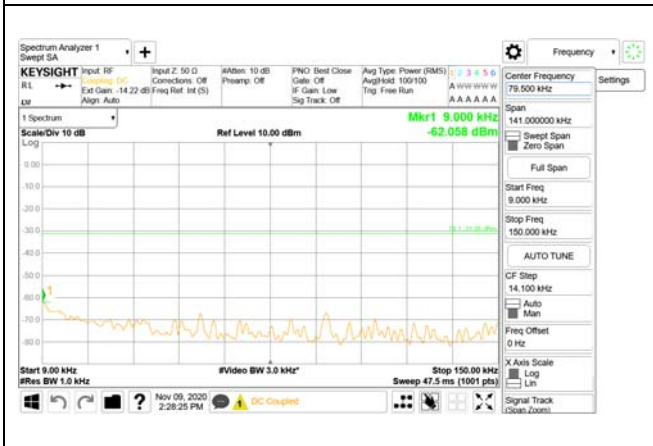

CTK Co., Ltd.
(Ho-dong), 113, Yejik-ro, Cheoin-gu,
Yongin-si, Gyeonggi-do, Korea
Tel: +82-31-339-9970
Fax: +82-31-624-9501

Report No.:
CTK-2020-04662
Page (1678) / (2355)
Pages

ANT37

9 kHz - 150 kHz