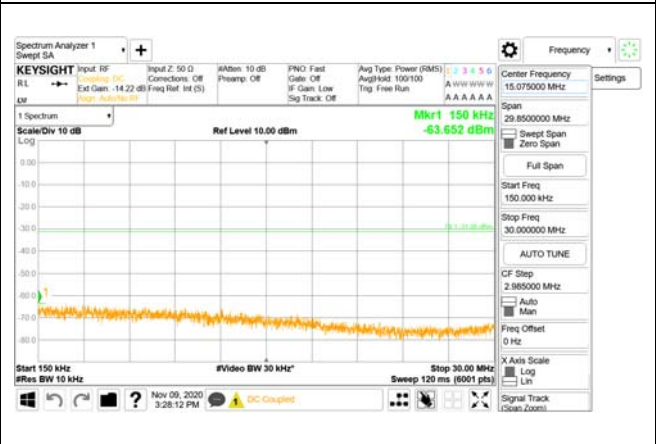

150 kHz - 30 MHz