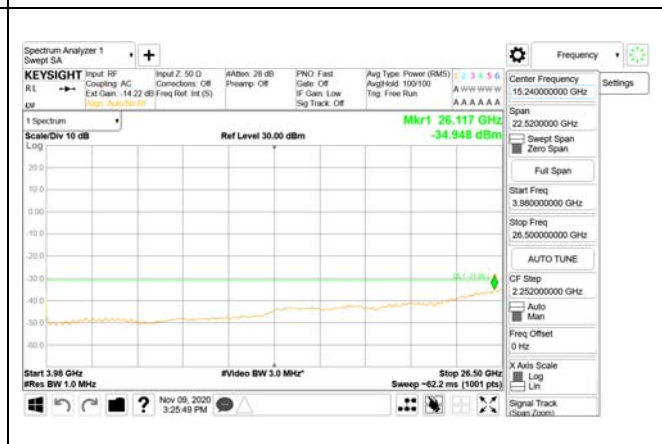

30 MHz - 1000 MHz

1000 MHz - 3690 MHz

3690 MHz - 3699 MHz

3980 MHz - 26.5 GHz

CTK Co., Ltd.
(Ho-dong), 113, Yejik-ro, Cheoin-gu,
Yongin-si, Gyeonggi-do, Korea
Tel: +82-31-339-9970
Fax: +82-31-624-9501

Report No.:
CTK-2020-04662
Page (1666) / (2355)
Pages