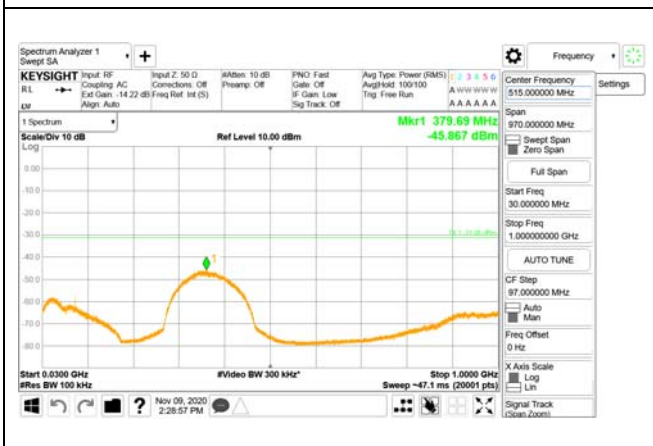

30 MHz - 1000 MHz

1000 MHz - 3690 MHz

3690 MHz - 3699 MHz

3980 MHz - 26.5 GHz

CTK Co., Ltd.
(Ho-dong), 113, Yejik-ro, Cheoin-gu,
Yongin-si, Gyeonggi-do, Korea
Tel: +82-31-339-9970
Fax: +82-31-624-9501

Report No.:
CTK-2020-04662
Page (1679) / (2355)
Pages