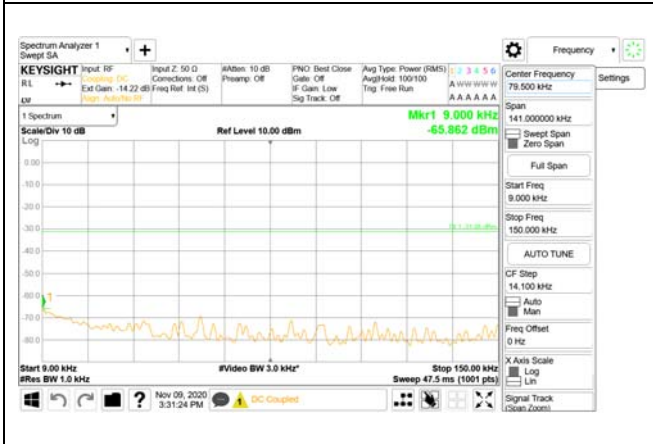

CTK Co., Ltd.
(Ho-dong), 113, Yejik-ro, Cheoin-gu,
Yongin-si, Gyeonggi-do, Korea
Tel: +82-31-339-9970
Fax: +82-31-624-9501

Report No.:
CTK-2020-04662
Page (1667) / (2355)
Pages

ANT26

9 kHz - 150 kHz