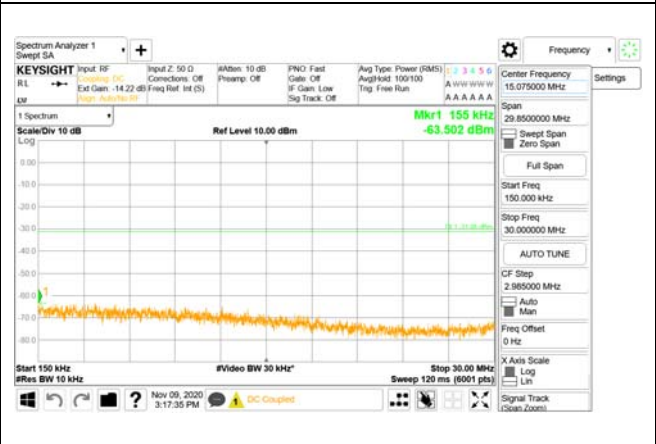

150 kHz - 30 MHz