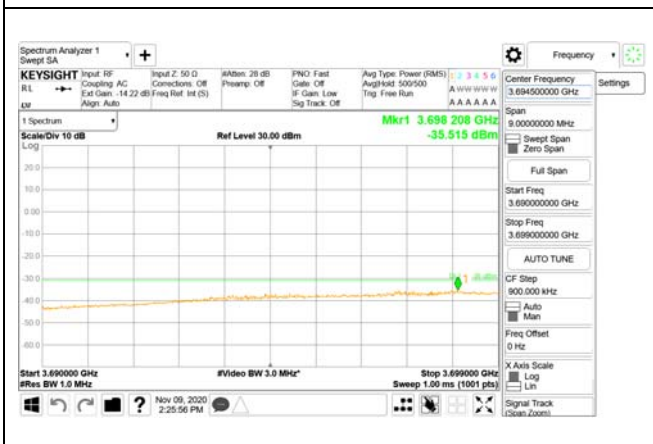

Report No.:
 CTK-2020-04662
 Page (1677) / (2355)
 Pages

ANT36

9 kHz - 150 kHz

150 kHz - 30 MHz

30 MHz - 1000 MHz

1000 MHz - 3690 MHz

3690 MHz - 3699 MHz

3980 MHz - 26.5 GHz