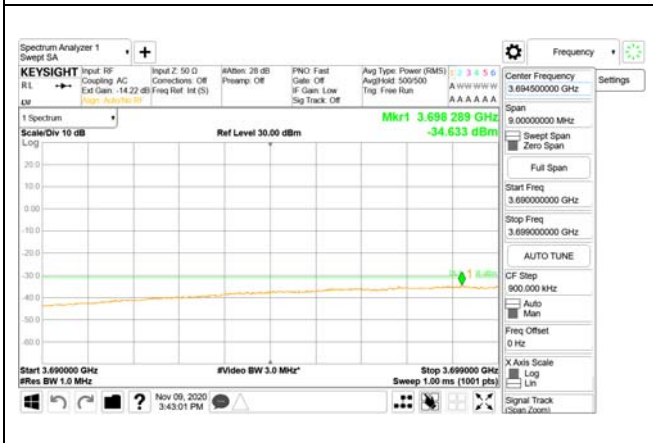

3690 MHz - 3699 MHz