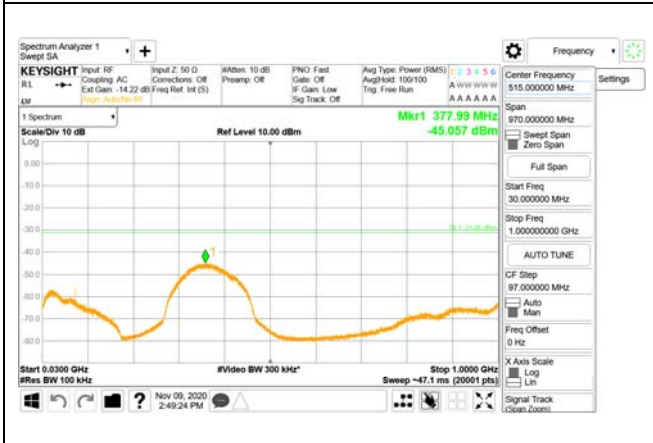

30 MHz - 1000 MHz

1000 MHz - 3690 MHz

3690 MHz - 3699 MHz

3980 MHz - 26.5 GHz

CTK Co., Ltd.
(Ho-dong), 113, Yejik-ro, Cheoin-gu,
Yongin-si, Gyeonggi-do, Korea
Tel: +82-31-339-9970
Fax: +82-31-624-9501

Report No.:
CTK-2020-04662
Page (1656) / (2355)
Pages