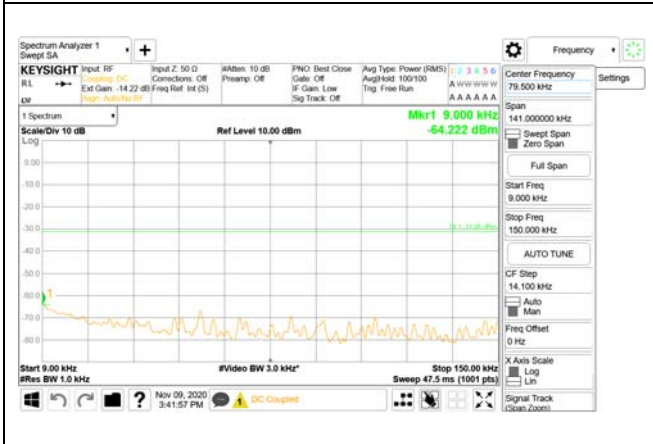

CTK Co., Ltd.
(Ho-dong), 113, Yejik-ro, Cheoin-gu,
Yongin-si, Gyeonggi-do, Korea
Tel: +82-31-339-9970
Fax: +82-31-624-9501

Report No.:
CTK-2020-04662
Page (1670) / (2355)
Pages

ANT29

9 kHz - 150 kHz