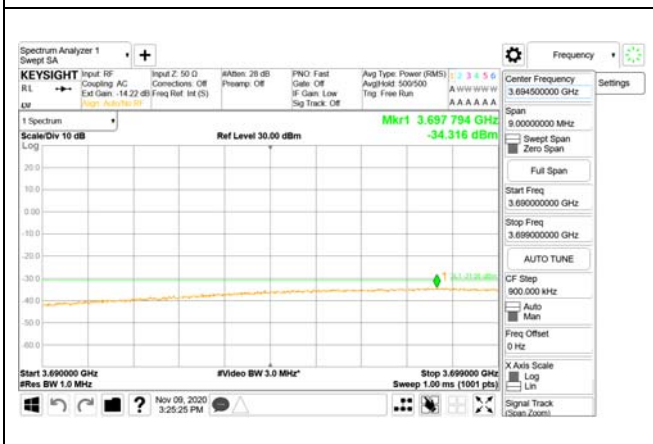

30 MHz - 1000 MHz

1000 MHz - 3690 MHz

3690 MHz - 3699 MHz

3980 MHz - 26.5 GHz

CTK Co., Ltd.
(Ho-dong), 113, Yejik-ro, Cheoin-gu,
Yongin-si, Gyeonggi-do, Korea
Tel: +82-31-339-9970
Fax: +82-31-624-9501

Report No.:
CTK-2020-04662
Page (1666) / (2355)
Pages