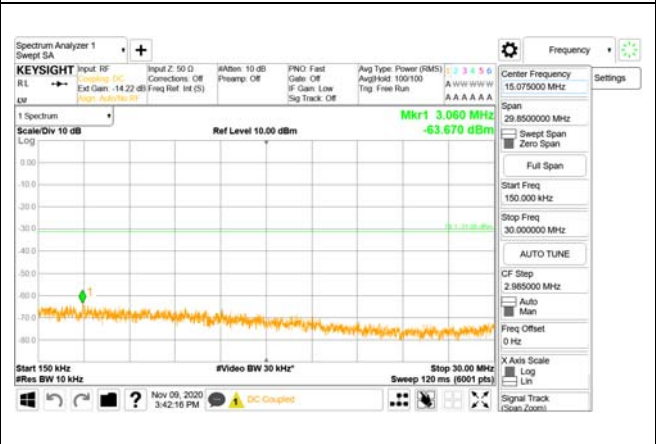

150 kHz - 30 MHz