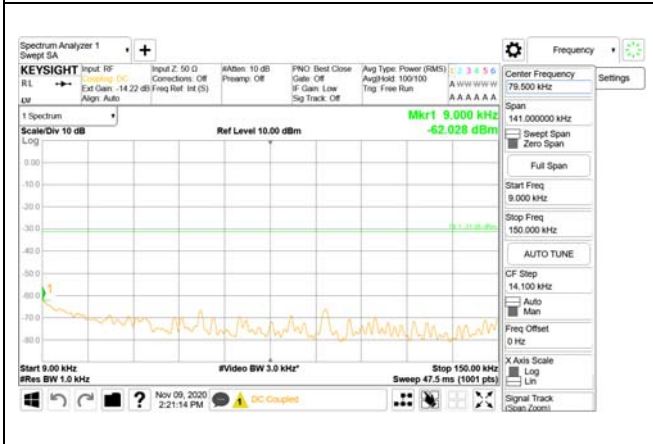

CTK Co., Ltd.
(Ho-dong), 113, Yejik-ro, Cheoin-gu,
Yongin-si, Gyeonggi-do, Korea
Tel: +82-31-339-9970
Fax: +82-31-624-9501

Report No.:
CTK-2020-04662
Page (1676) / (2355)
Pages

ANT35

9 kHz - 150 kHz