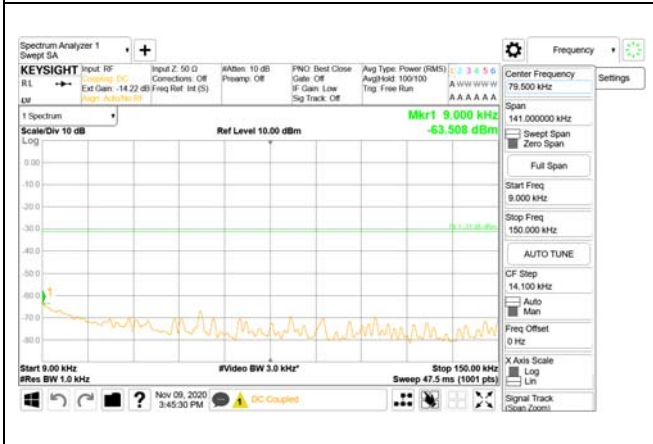

CTK Co., Ltd.
(Ho-dong), 113, Yejik-ro, Cheoin-gu,
Yongin-si, Gyeonggi-do, Korea
Tel: +82-31-339-9970
Fax: +82-31-624-9501

Report No.:
CTK-2020-04662
Page (1671) / (2355)
Pages

ANT30

9 kHz - 150 kHz