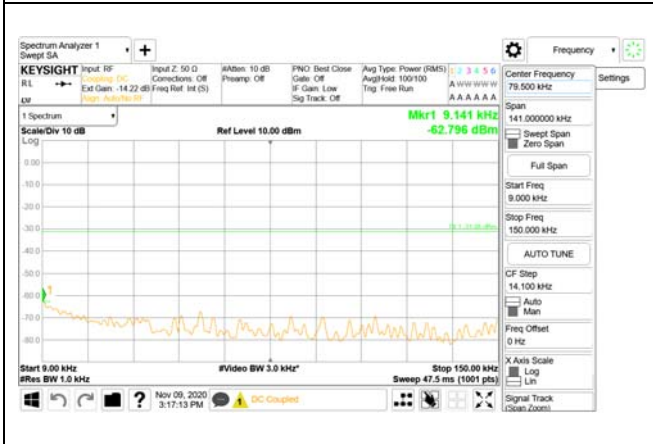

CTK Co., Ltd.
(Ho-dong), 113, Yejik-ro, Cheoin-gu,
Yongin-si, Gyeonggi-do, Korea
Tel: +82-31-339-9970
Fax: +82-31-624-9501

Report No.:
CTK-2020-04662
Page (1663) / (2355)
Pages

ANT22

9 kHz - 150 kHz