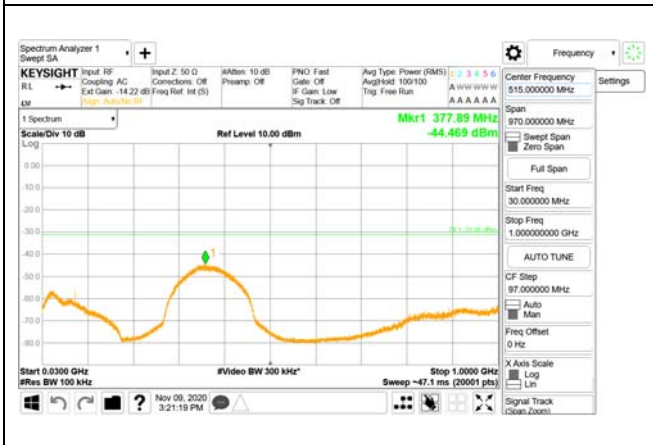

Report No.:
CTK-2020-04662
Page (1664) / (2355)
Pages

ANT23

9 kHz - 150 kHz

150 kHz - 30 MHz

30 MHz - 1000 MHz

1000 MHz - 3690 MHz

3690 MHz - 3699 MHz

3980 MHz - 26.5 GHz