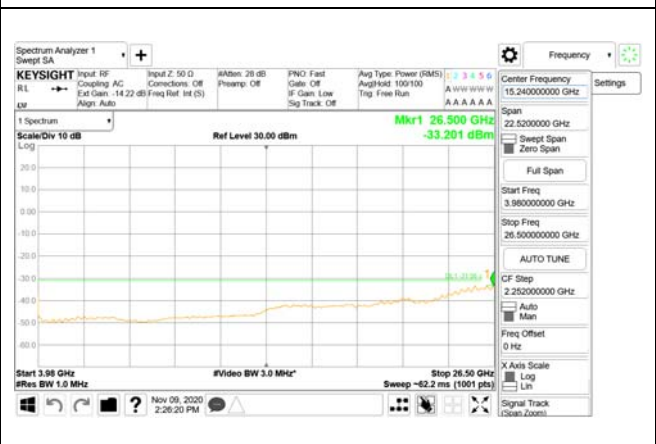

Report No.:
 CTK-2020-04662
 Page (1677) / (2355)
 Pages

ANT36

9 kHz - 150 kHz

150 kHz - 30 MHz

30 MHz - 1000 MHz

1000 MHz - 3690 MHz

3690 MHz - 3699 MHz

3980 MHz - 26.5 GHz