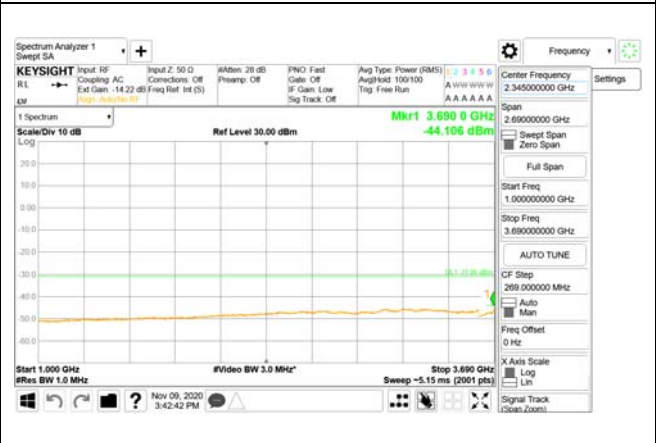

1000 MHz - 3690 MHz