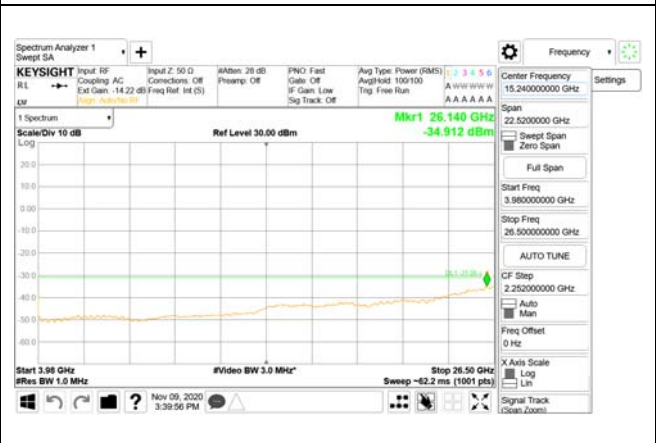

Report No.:
CTK-2020-04662
Page (1669) / (2355)
Pages

ANT28

9 kHz - 150 kHz

150 kHz - 30 MHz

30 MHz - 1000 MHz

1000 MHz - 3690 MHz

3690 MHz - 3699 MHz

3980 MHz - 26.5 GHz