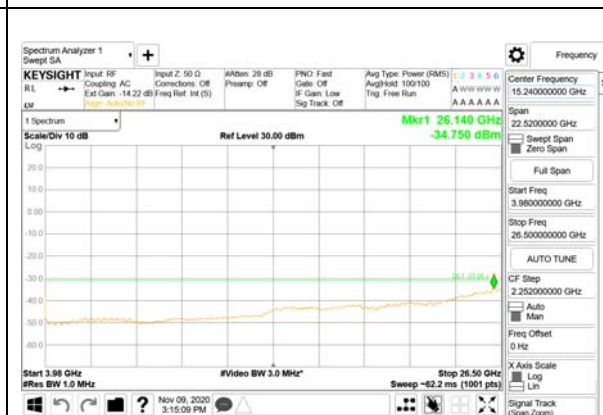

30 MHz - 1000 MHz

1000 MHz - 3690 MHz

3690 MHz - 3699 MHz

3980 MHz - 26.5 GHz

CTK Co., Ltd.
(Ho-dong), 113, Yejik-ro, Cheoin-gu,
Yongin-si, Gyeonggi-do, Korea
Tel: +82-31-339-9970
Fax: +82-31-624-9501

Report No.:
CTK-2020-04662
Page (1663) / (2355)
Pages