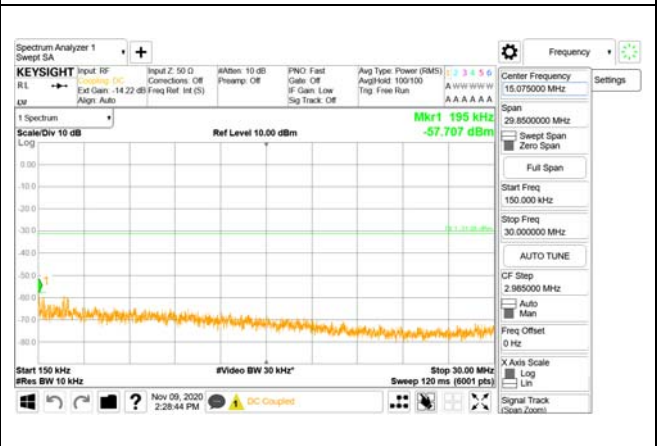

30 MHz - 1000 MHz

1000 MHz - 3690 MHz

3690 MHz - 3699 MHz

3980 MHz - 26.5 GHz

CTK Co., Ltd.
(Ho-dong), 113, Yejik-ro, Cheoin-gu,
Yongin-si, Gyeonggi-do, Korea
Tel: +82-31-339-9970
Fax: +82-31-624-9501

Report No.:
CTK-2020-04662
Page (1679) / (2355)
Pages