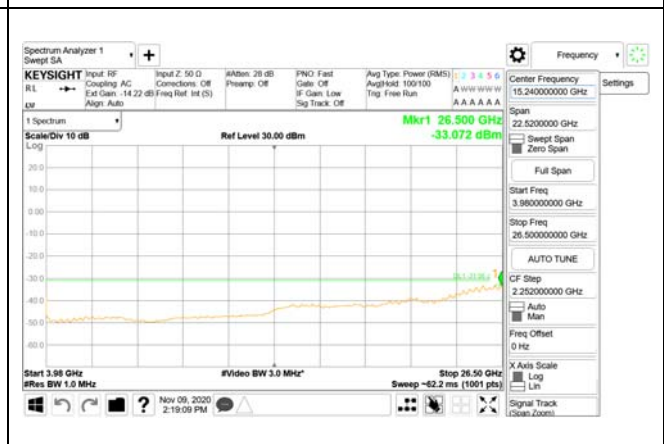

30 MHz - 1000 MHz

1000 MHz - 3690 MHz

3690 MHz - 3699 MHz

3980 MHz - 26.5 GHz

CTK Co., Ltd.
(Ho-dong), 113, Yejik-ro, Cheoin-gu,
Yongin-si, Gyeonggi-do, Korea
Tel: +82-31-339-9970
Fax: +82-31-624-9501

Report No.:
CTK-2020-04662
Page (1676) / (2355)
Pages