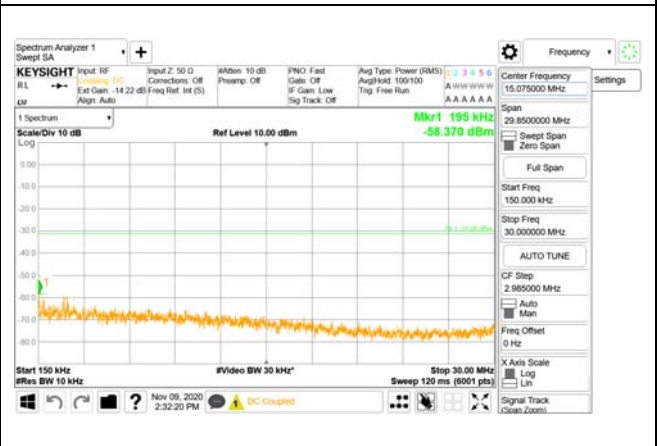

150 kHz - 30 MHz