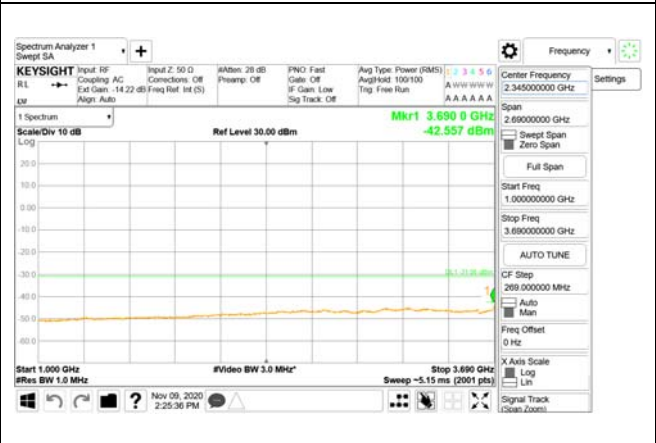

Report No.:
 CTK-2020-04662
 Page (1677) / (2355)
 Pages

ANT36

9 kHz - 150 kHz

150 kHz - 30 MHz

30 MHz - 1000 MHz

1000 MHz - 3690 MHz

3690 MHz - 3699 MHz

3980 MHz - 26.5 GHz