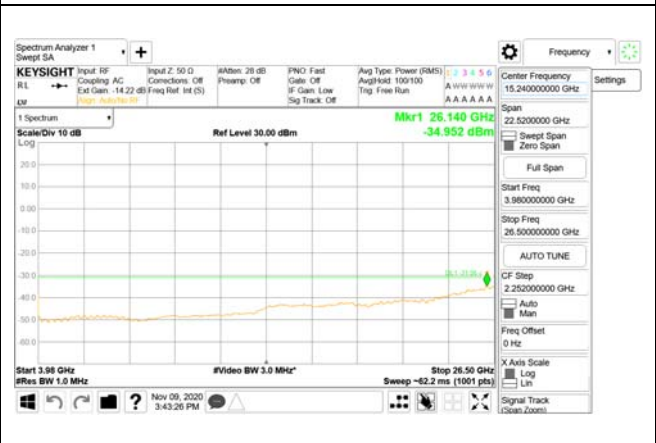

30 MHz - 1000 MHz

1000 MHz - 3690 MHz

3690 MHz - 3699 MHz

3980 MHz - 26.5 GHz

CTK Co., Ltd.
(Ho-dong), 113, Yejik-ro, Cheoin-gu,
Yongin-si, Gyeonggi-do, Korea
Tel: +82-31-339-9970
Fax: +82-31-624-9501

Report No.:
CTK-2020-04662
Page (1671) / (2355)
Pages