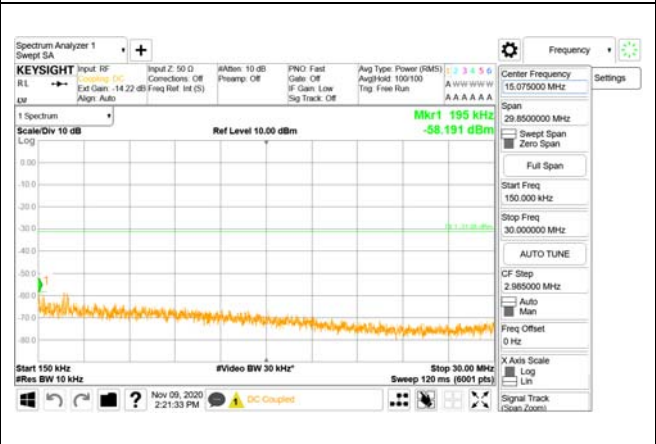

150 kHz - 30 MHz