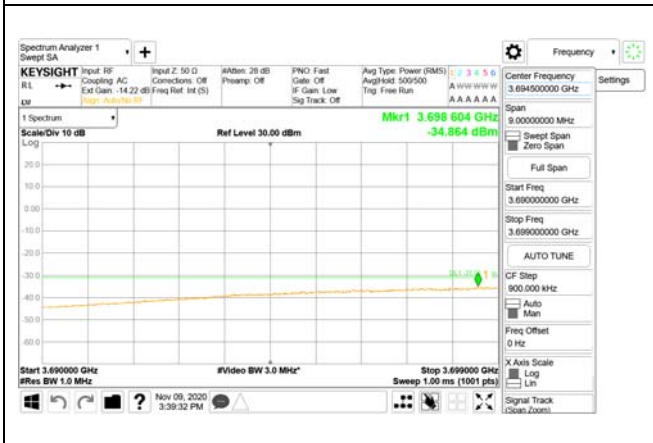

Report No.:
CTK-2020-04662
Page (1669) / (2355)
Pages

ANT28

9 kHz - 150 kHz

150 kHz - 30 MHz

30 MHz - 1000 MHz

1000 MHz - 3690 MHz

3690 MHz - 3699 MHz

3980 MHz - 26.5 GHz