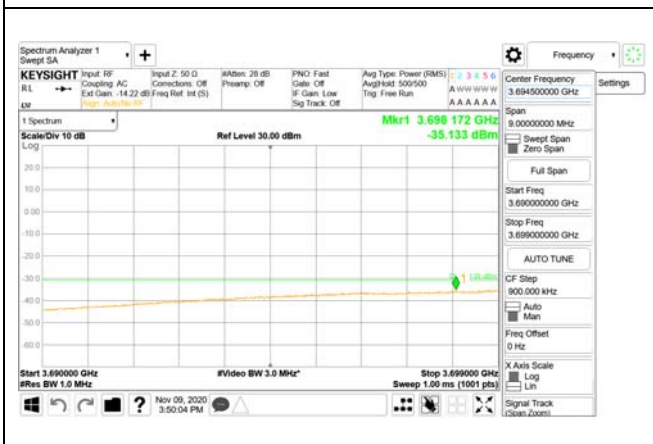

Report No.:
CTK-2020-04662
Page (1672) / (2355)
Pages

ANT31

9 kHz - 150 kHz

150 kHz - 30 MHz

30 MHz - 1000 MHz

1000 MHz - 3690 MHz

3690 MHz - 3699 MHz

3980 MHz - 26.5 GHz