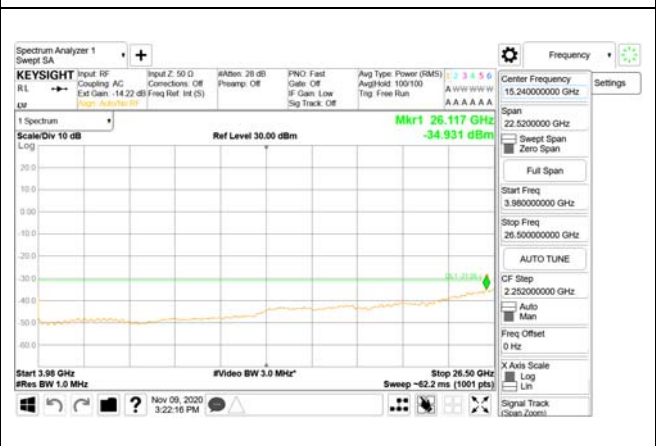

Report No.:
CTK-2020-04662
Page (1664) / (2355)
Pages

ANT23

9 kHz - 150 kHz

150 kHz - 30 MHz

30 MHz - 1000 MHz

1000 MHz - 3690 MHz

3690 MHz - 3699 MHz

3980 MHz - 26.5 GHz