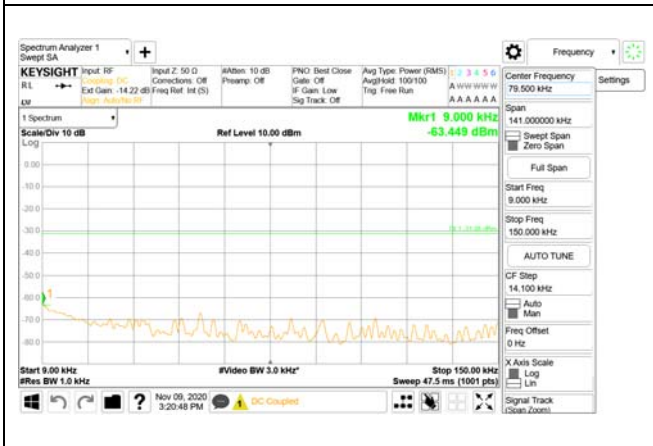

CTK Co., Ltd.
(Ho-dong), 113, Yejik-ro, Cheoin-gu,
Yongin-si, Gyeonggi-do, Korea
Tel: +82-31-339-9970
Fax: +82-31-624-9501

Report No.:
CTK-2020-04662
Page (1664) / (2355)
Pages

ANT23

9 kHz - 150 kHz