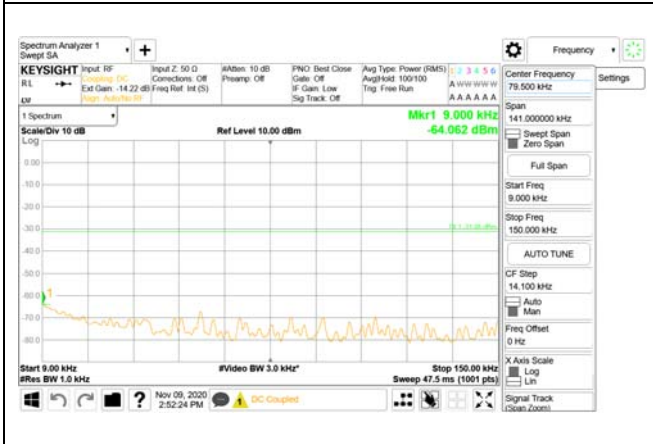

CTK Co., Ltd.
(Ho-dong), 113, Yejik-ro, Cheoin-gu,
Yongin-si, Gyeonggi-do, Korea
Tel: +82-31-339-9970
Fax: +82-31-624-9501

Report No.:
CTK-2020-04662
Page (1656) / (2355)
Pages

ANT15

9 kHz - 150 kHz