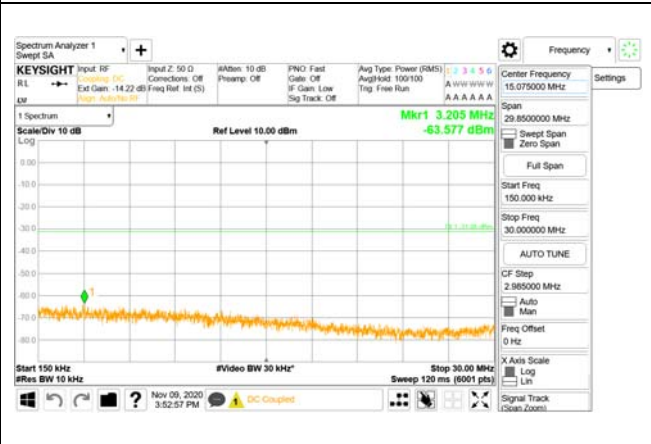

150 kHz - 30 MHz