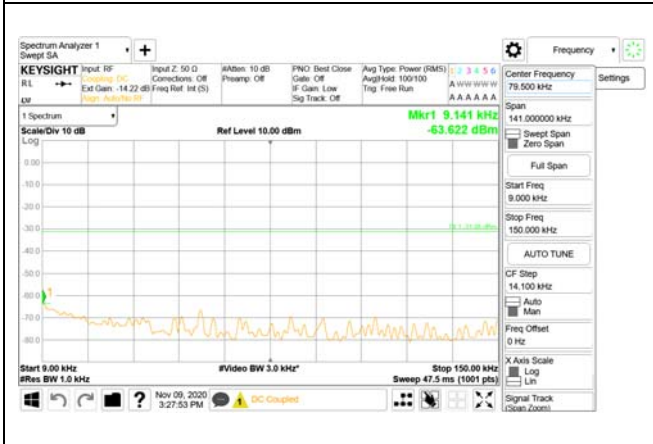

CTK Co., Ltd.
(Ho-dong), 113, Yejik-ro, Cheoin-gu,
Yongin-si, Gyeonggi-do, Korea
Tel: +82-31-339-9970
Fax: +82-31-624-9501

Report No.:
CTK-2020-04662
Page (1666) / (2355)
Pages

ANT25

9 kHz - 150 kHz