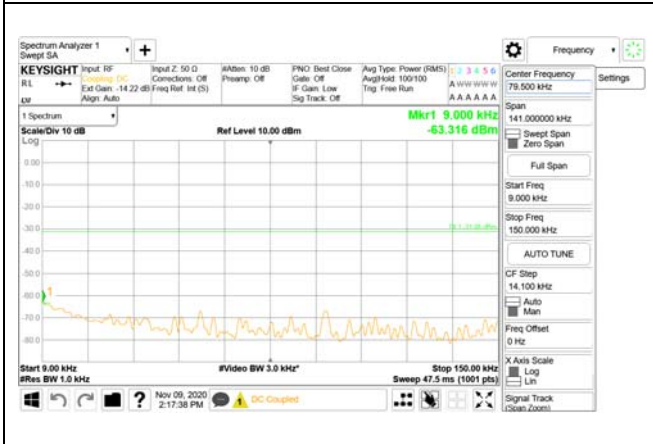

CTK Co., Ltd.
(Ho-dong), 113, Yejik-ro, Cheoin-gu,
Yongin-si, Gyeonggi-do, Korea
Tel: +82-31-339-9970
Fax: +82-31-624-9501

Report No.:
CTK-2020-04662
Page (1675) / (2355)
Pages

ANT34

9 kHz - 150 kHz