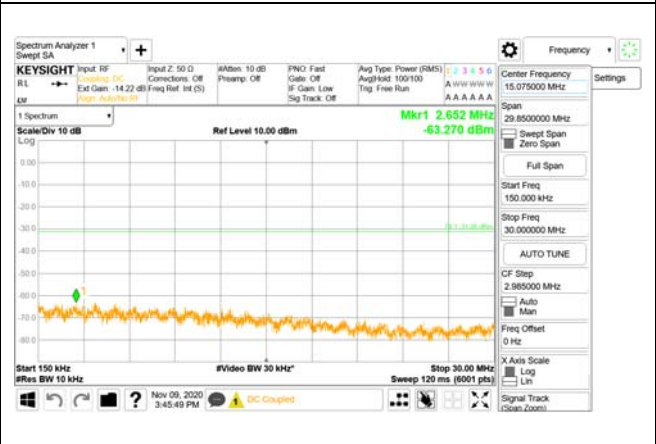

150 kHz - 30 MHz