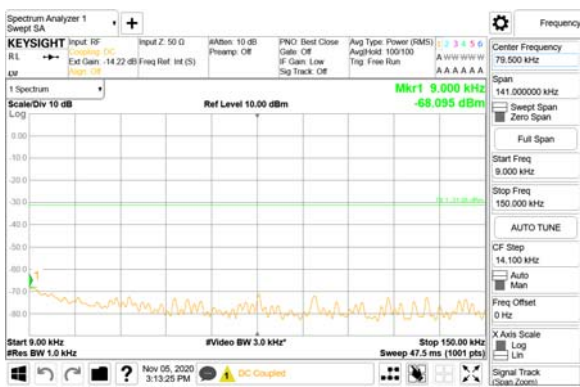

CTK Co., Ltd.
(Ho-dong), 113, Yejik-ro, Cheoin-gu,
Yongin-si, Gyeonggi-do, Korea
Tel: +82-31-339-9970
Fax: +82-31-624-9501

Report No.:
CTK-2020-04662
Page (1621) / (2355)
Pages

ANT44

9 kHz - 150 kHz