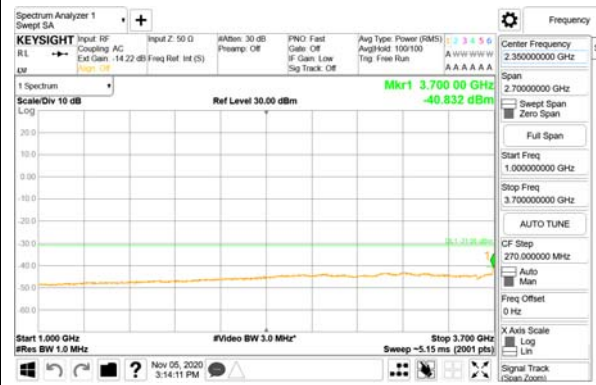

### ANT44

9 kHz - 150 kHz

150 kHz - 30 MHz

30 MHz - 1000 MHz

1000 MHz - 3700 MHz

3981 MHz - 4000 MHz

4000 MHz - 26.5 GHz

**ANT45**