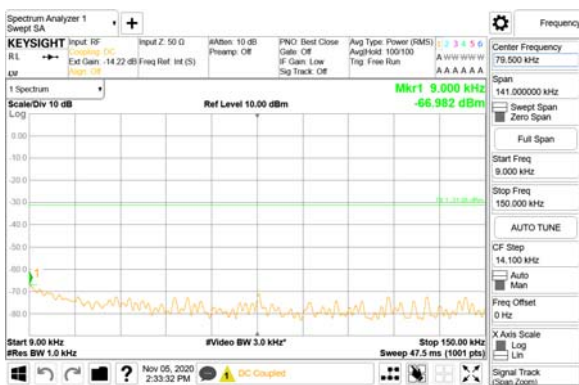

CTK Co., Ltd.
(Ho-dong), 113, Yejik-ro, Cheoin-gu,
Yongin-si, Gyeonggi-do, Korea
Tel: +82-31-339-9970
Fax: +82-31-624-9501

Report No.:
CTK-2020-04662
Page (1619) / (2355)
Pages

ANT42

9 kHz - 150 kHz