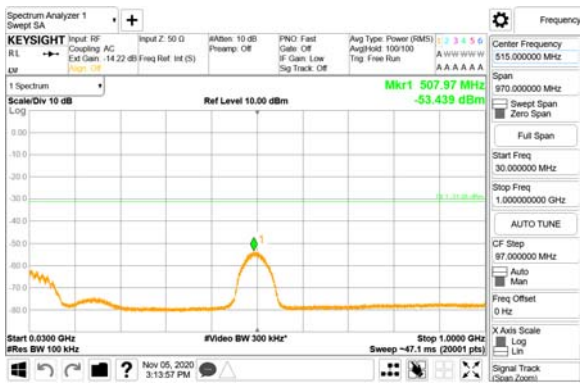

### ANT44

9 kHz - 150 kHz

150 kHz - 30 MHz

30 MHz - 1000 MHz

1000 MHz - 3700 MHz

3981 MHz - 4000 MHz

4000 MHz - 26.5 GHz

**ANT45**