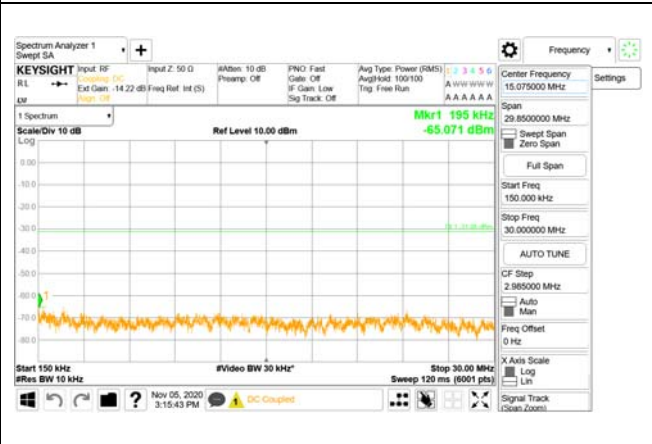

150 kHz - 30 MHz