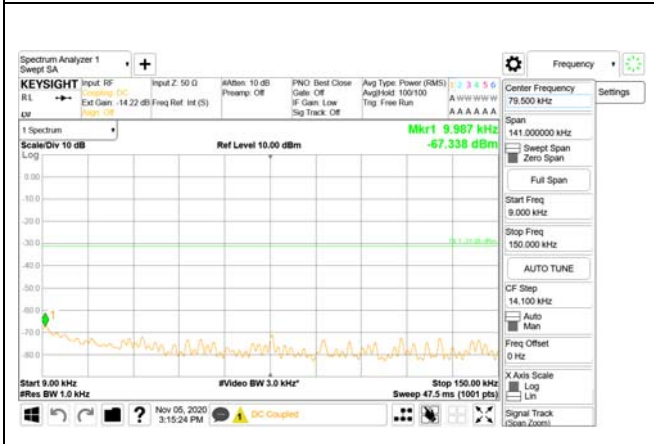

ANT45

9 kHz - 150 kHz