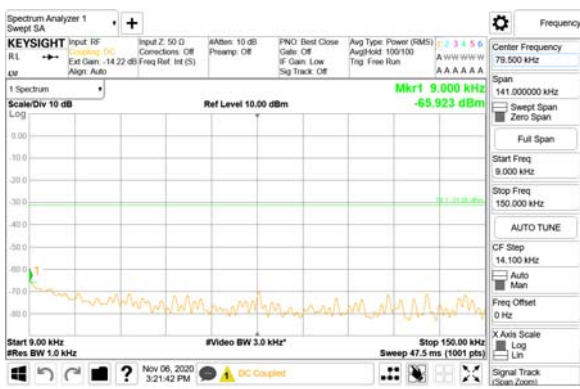

CTK Co., Ltd.
(Ho-dong), 113, Yejik-ro, Cheoin-gu,
Yongin-si, Gyeonggi-do, Korea
Tel: +82-31-339-9970
Fax: +82-31-624-9501

Report No.:
CTK-2020-04662
Page (1635) / (2355)
Pages

ANT58

9 kHz - 150 kHz