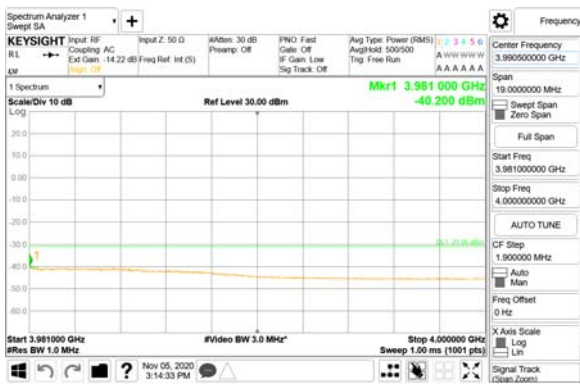

### ANT44

9 kHz - 150 kHz

150 kHz - 30 MHz

30 MHz - 1000 MHz

1000 MHz - 3700 MHz

3981 MHz - 4000 MHz

4000 MHz - 26.5 GHz

**ANT45**