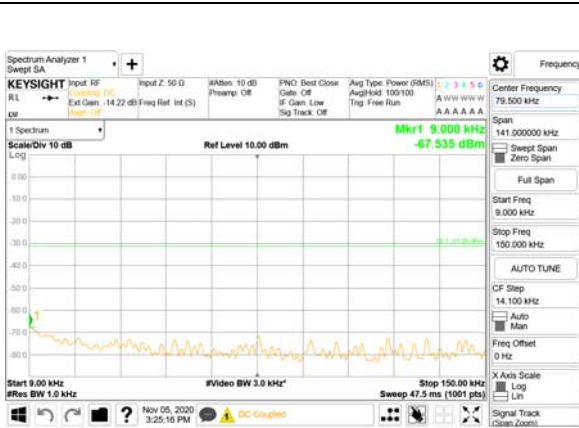

CTK Co., Ltd.
(Ho-dong), 113, Yejik-ro, Cheoin-gu,
Yongin-si, Gyeonggi-do, Korea
Tel: +82-31-339-9970
Fax: +82-31-624-9501

Report No.:
CTK-2020-04662
Page (1627) / (2355)
Pages

ANT50

9 kHz - 150 kHz