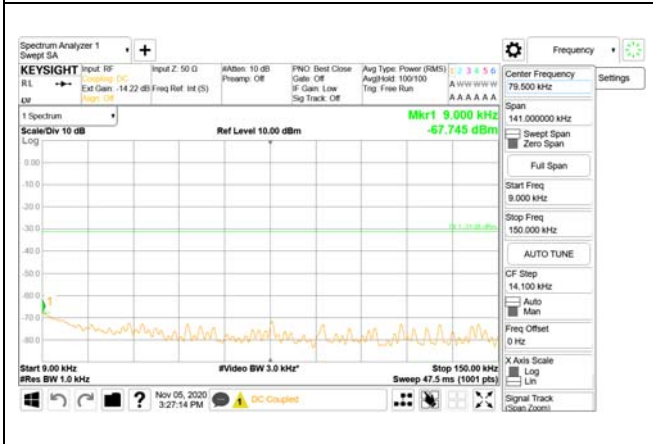

CTK Co., Ltd.
(Ho-dong), 113, Yejik-ro, Cheoin-gu,
Yongin-si, Gyeonggi-do, Korea
Tel: +82-31-339-9970
Fax: +82-31-624-9501

Report No.:
CTK-2020-04662
Page (1628) / (2355)
Pages

ANT51

9 kHz - 150 kHz