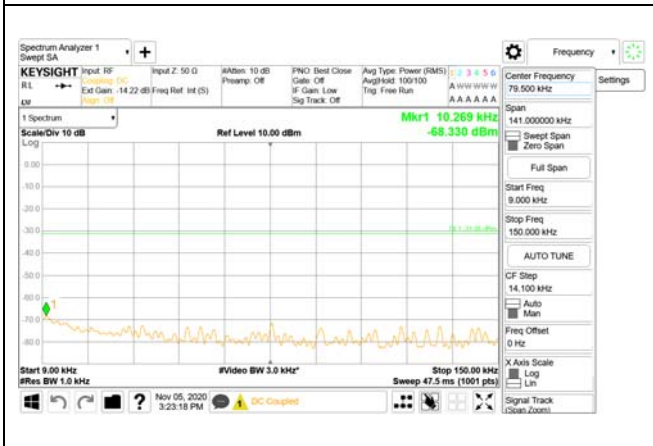

CTK Co., Ltd.
(Ho-dong), 113, Yejik-ro, Cheoin-gu,
Yongin-si, Gyeonggi-do, Korea
Tel: +82-31-339-9970
Fax: +82-31-624-9501

Report No.:
CTK-2020-04662
Page (1626) / (2355)
Pages

ANT49

9 kHz - 150 kHz