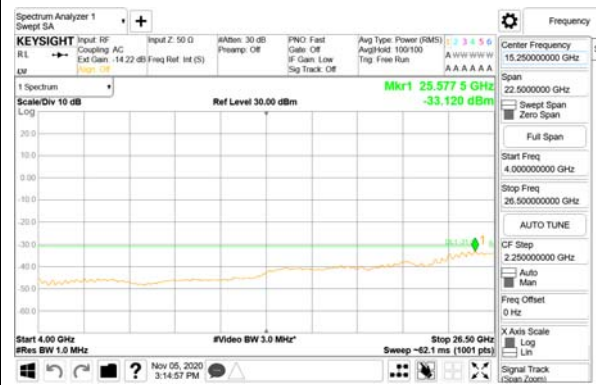

### ANT44

9 kHz - 150 kHz

150 kHz - 30 MHz

30 MHz - 1000 MHz

1000 MHz - 3700 MHz

3981 MHz - 4000 MHz

4000 MHz - 26.5 GHz

**ANT45**