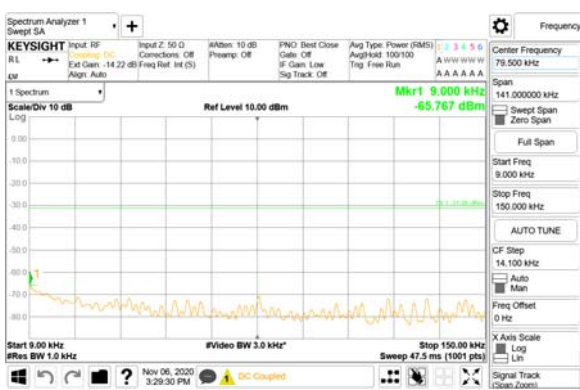

CTK Co., Ltd.
(Ho-dong), 113, Yejik-ro, Cheoin-gu,
Yongin-si, Gyeonggi-do, Korea
Tel: +82-31-339-9970
Fax: +82-31-624-9501

Report No.:
CTK-2020-04662
Page (1639) / (2355)
Pages

ANT62

9 kHz - 150 kHz