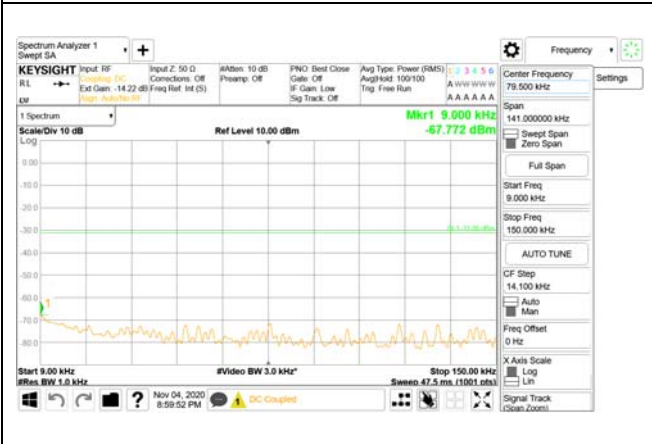

CTK Co., Ltd.
(Ho-dong), 113, Yejik-ro, Cheoin-gu,
Yongin-si, Gyeonggi-do, Korea
Tel: +82-31-339-9970
Fax: +82-31-624-9501

Report No.:
CTK-2020-04662
Page (1544) / (2355)
Pages

ANT31

9 kHz - 150 kHz