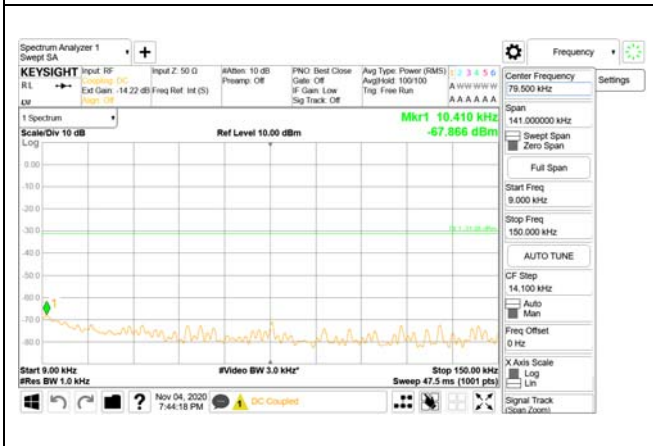

CTK Co., Ltd.
(Ho-dong), 113, Yejik-ro, Cheoin-gu,
Yongin-si, Gyeonggi-do, Korea
Tel: +82-31-339-9970
Fax: +82-31-624-9501

Report No.:
CTK-2020-04662
Page (1575) / (2355)
Pages

ANT62

9 kHz - 150 kHz