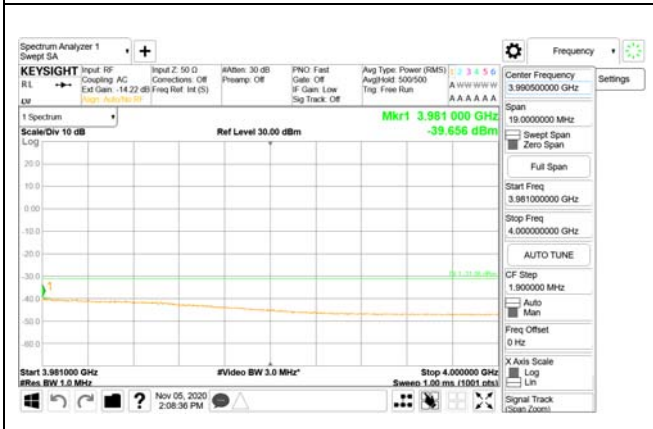

Report No.:  
CTK-2020-04662  
Page (1578) / (2355)  
Pages

**BW 100MHz, Single carrier, Top, 16QAM  
ANT1**

9 kHz - 150 kHz

150 kHz - 30 MHz

30 MHz - 1000 MHz

1000 MHz - 3700 MHz

3981 MHz - 4000 MHz

4000 MHz - 26.5 GHz