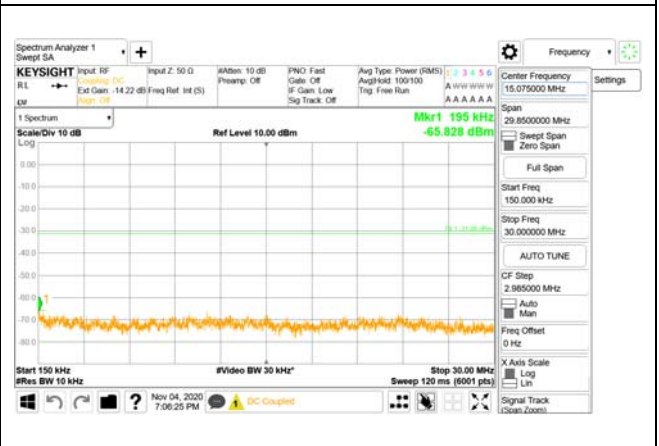

150 kHz - 30 MHz