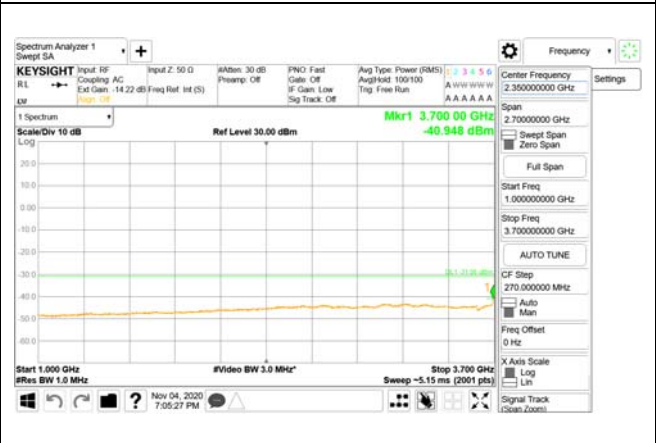

Report No.:  
 CTK-2020-04662  
 Page (1547) / (2355)  
 Pages

**ANT34**

9 kHz - 150 kHz

150 kHz - 30 MHz

30 MHz - 1000 MHz

1000 MHz - 3700 MHz

3980 MHz - 26.5 GHz

**ANT35**