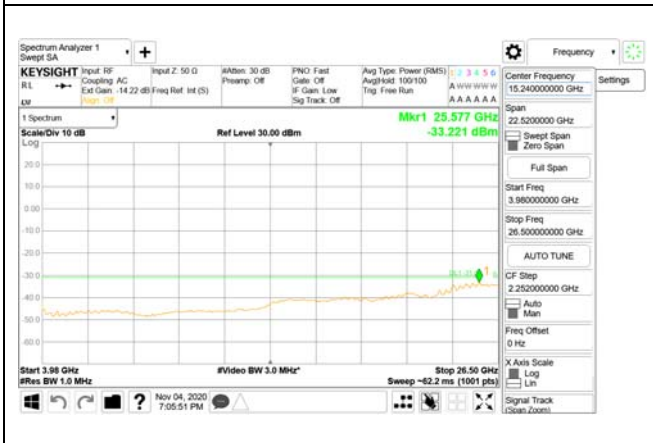

Report No.:  
 CTK-2020-04662  
 Page (1547) / (2355)  
 Pages

**ANT34**

9 kHz - 150 kHz

150 kHz - 30 MHz

30 MHz - 1000 MHz

1000 MHz - 3700 MHz

3980 MHz - 26.5 GHz

**ANT35**