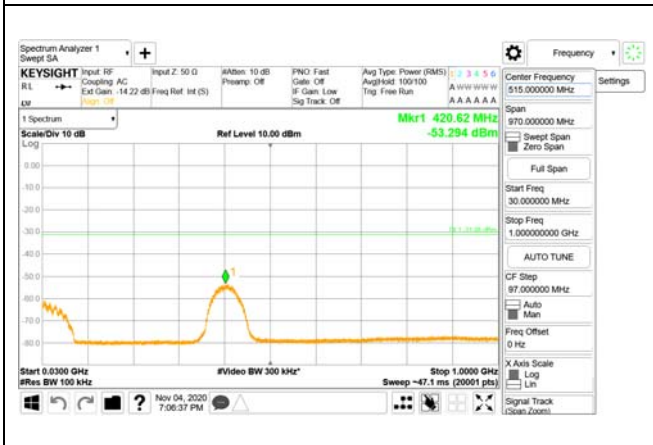

30 MHz - 1000 MHz