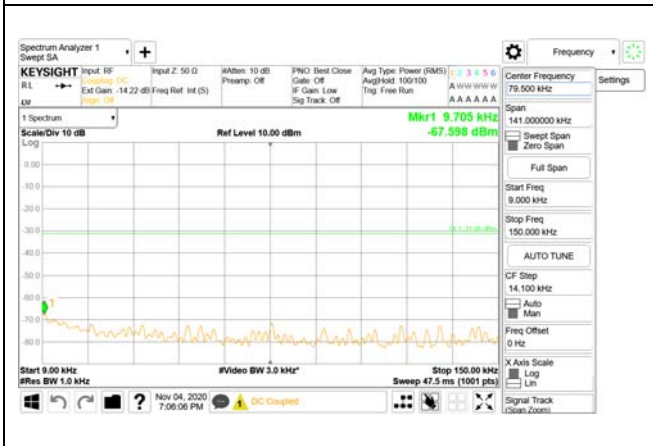

ANT35

9 kHz - 150 kHz