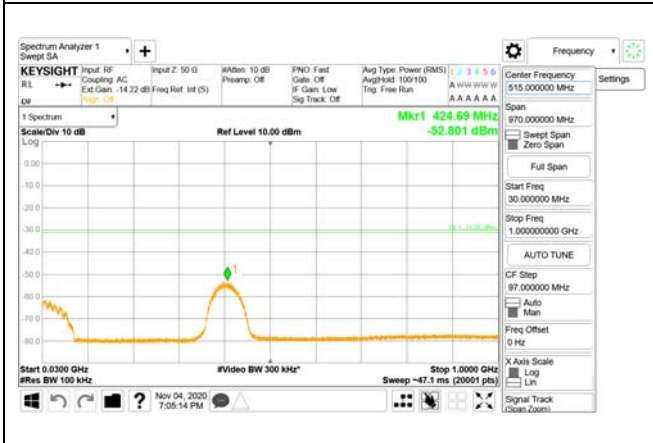

Report No.:  
 CTK-2020-04662  
 Page (1547) / (2355)  
 Pages

**ANT34**

9 kHz - 150 kHz

150 kHz - 30 MHz

30 MHz - 1000 MHz

1000 MHz - 3700 MHz

3980 MHz - 26.5 GHz

**ANT35**