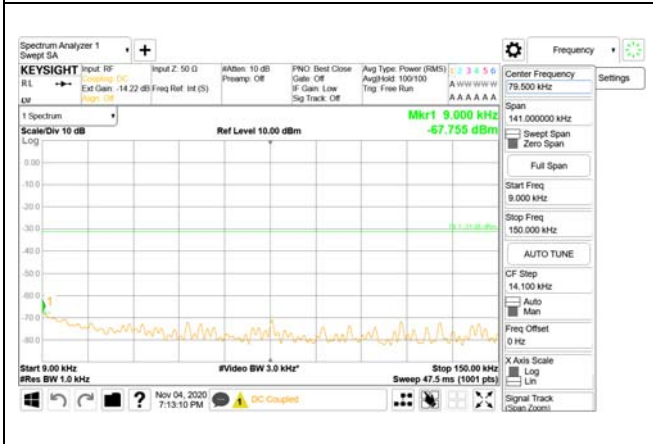

CTK Co., Ltd.
(Ho-dong), 113, Yejik-ro, Cheoin-gu,
Yongin-si, Gyeonggi-do, Korea
Tel: +82-31-339-9970
Fax: +82-31-624-9501

Report No.:
CTK-2020-04662
Page (1553) / (2355)
Pages

ANT40

9 kHz - 150 kHz