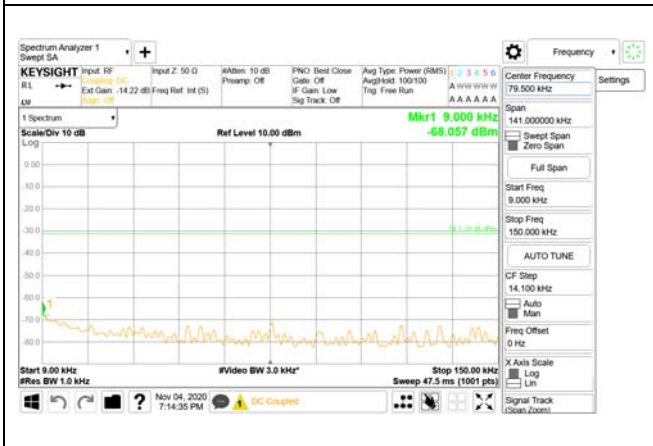

CTK Co., Ltd.
(Ho-dong), 113, Yejik-ro, Cheoin-gu,
Yongin-si, Gyeonggi-do, Korea
Tel: +82-31-339-9970
Fax: +82-31-624-9501

Report No.:
CTK-2020-04662
Page (1554) / (2355)
Pages

ANT41

9 kHz - 150 kHz