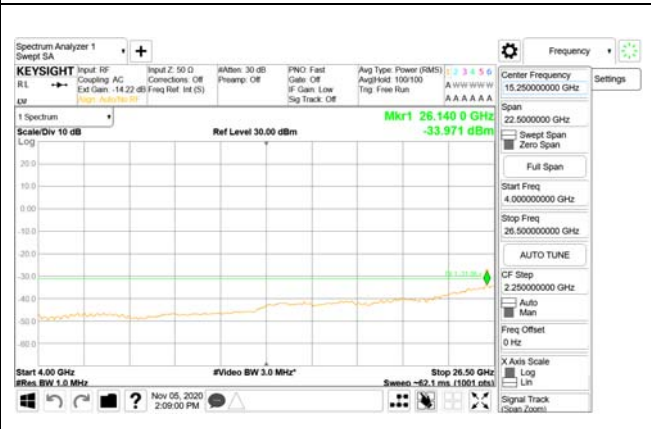

Report No.:  
CTK-2020-04662  
Page (1578) / (2355)  
Pages

**BW 100MHz, Single carrier, Top, 16QAM  
ANT1**

9 kHz - 150 kHz

150 kHz - 30 MHz

30 MHz - 1000 MHz

1000 MHz - 3700 MHz

3981 MHz - 4000 MHz

4000 MHz - 26.5 GHz