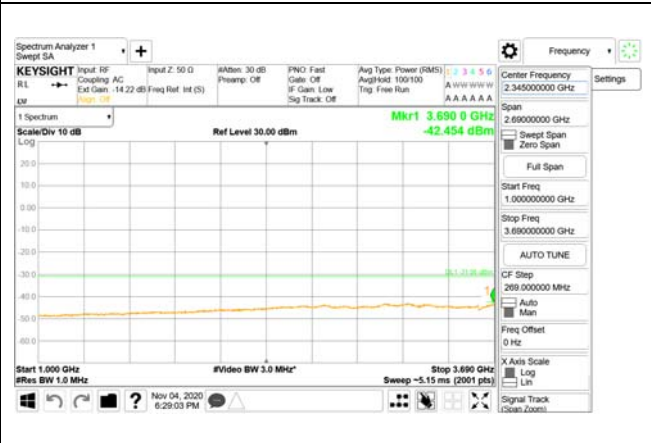

1000 MHz - 3690 MHz