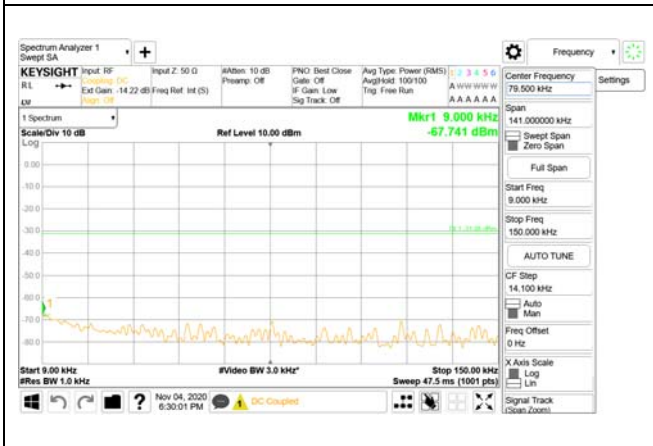

ANT64

9 kHz - 150 kHz

150 kHz - 30 MHz

30 MHz - 1000 MHz

1000 MHz - 3690 MHz

3690 MHz - 3699 MHz

3690 MHz - 26.5 GHz

**BW 100MHz, Single carrier, Middle, 16QAM
ANT1**