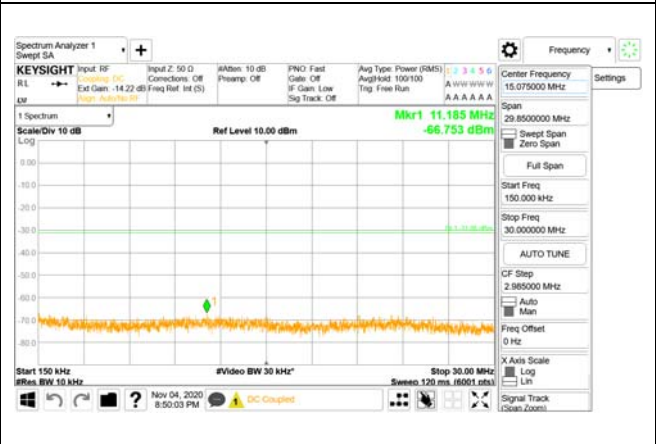

150 kHz - 30 MHz