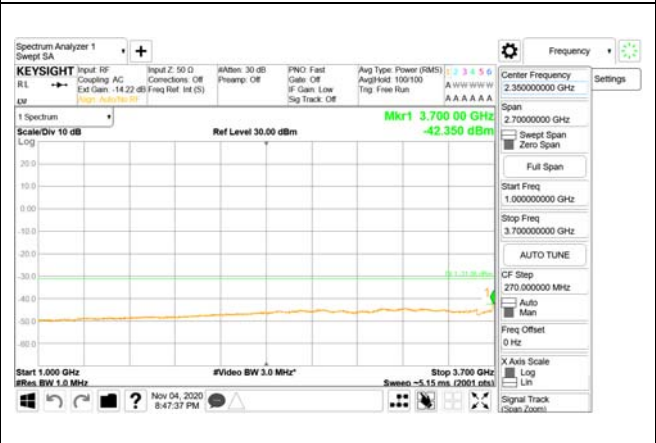

Report No.:
CTK-2020-04662
Page (1535) / (2355)
Pages

ANT22

9 kHz - 150 kHz

150 kHz - 30 MHz

30 MHz - 1000 MHz

1000 MHz - 3700 MHz

3980 MHz - 26.5 GHz

CTK Co., Ltd.
(Ho-dong), 113, Yejik-ro, Cheoin-gu,
Yongin-si, Gyeonggi-do, Korea
Tel: +82-31-339-9970
Fax: +82-31-624-9501