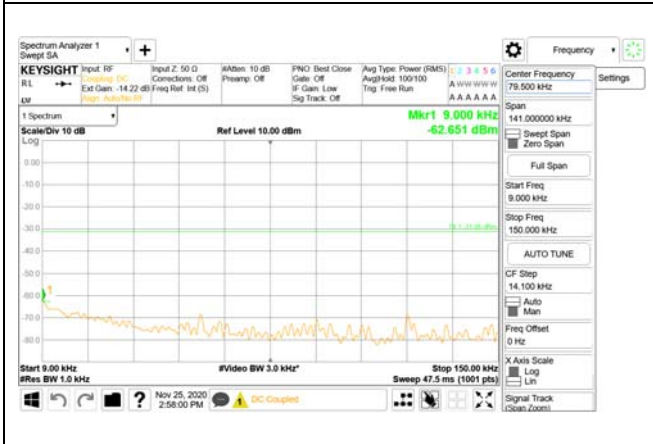

CTK Co., Ltd.
(Ho-dong), 113, Yejik-ro, Cheoin-gu,
Yongin-si, Gyeonggi-do, Korea
Tel: +82-31-339-9970
Fax: +82-31-624-9501

Report No.:
CTK-2020-04662
Page (1503) / (2355)
Pages

ANT54

9 kHz - 150 kHz