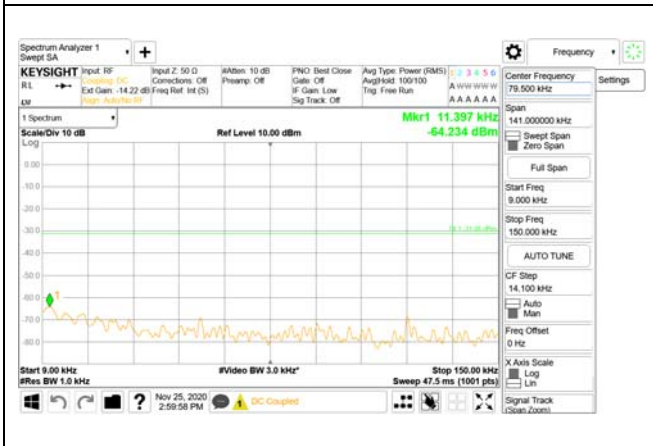

CTK Co., Ltd.
(Ho-dong), 113, Yejik-ro, Cheoin-gu,
Yongin-si, Gyeonggi-do, Korea
Tel: +82-31-339-9970
Fax: +82-31-624-9501

Report No.:
CTK-2020-04662
Page (1504) / (2355)
Pages

ANT55

9 kHz - 150 kHz