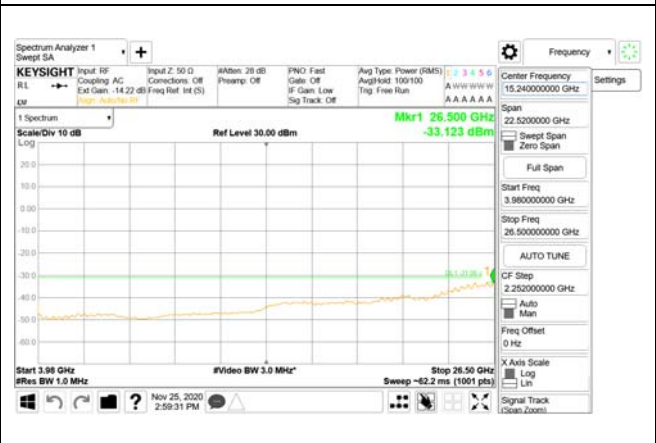

30 MHz - 1000 MHz

1000 MHz - 3690 MHz

3690 MHz - 3699 MHz

3980 MHz - 26.5 GHz

CTK Co., Ltd.
(Ho-dong), 113, Yejik-ro, Cheoin-gu,
Yongin-si, Gyeonggi-do, Korea
Tel: +82-31-339-9970
Fax: +82-31-624-9501

Report No.:
CTK-2020-04662
Page (1504) / (2355)
Pages