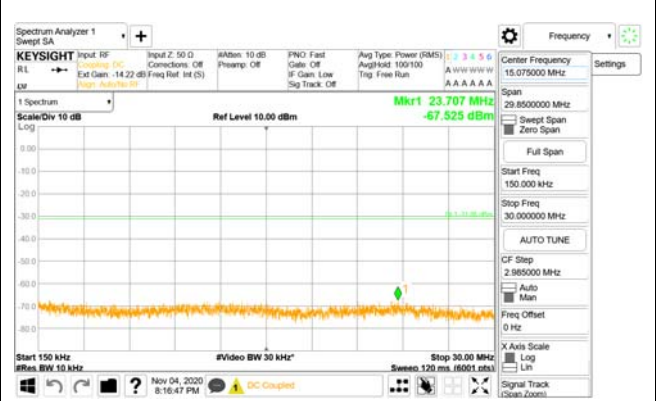

150 kHz - 30 MHz