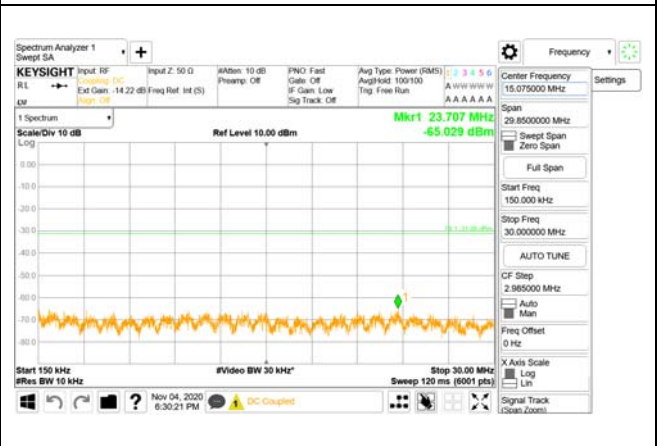

ANT64

9 kHz - 150 kHz

150 kHz - 30 MHz

30 MHz - 1000 MHz

1000 MHz - 3690 MHz

3690 MHz - 3699 MHz

3690 MHz - 26.5 GHz

**BW 100MHz, Single carrier, Middle, 16QAM
ANT1**