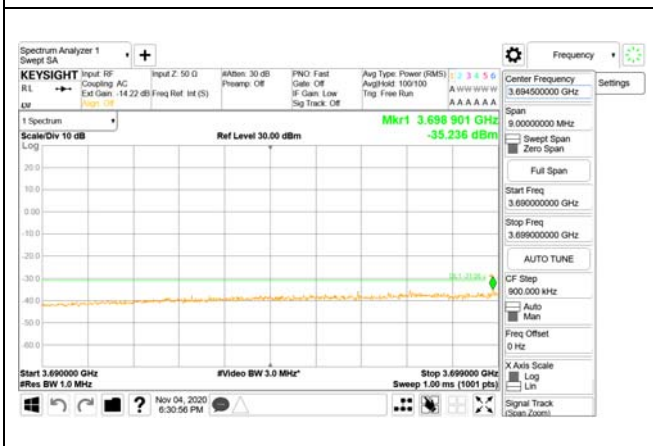

ANT64

9 kHz - 150 kHz

150 kHz - 30 MHz

30 MHz - 1000 MHz

1000 MHz - 3690 MHz

3690 MHz - 3699 MHz

3690 MHz - 26.5 GHz

**BW 100MHz, Single carrier, Middle, 16QAM
ANT1**