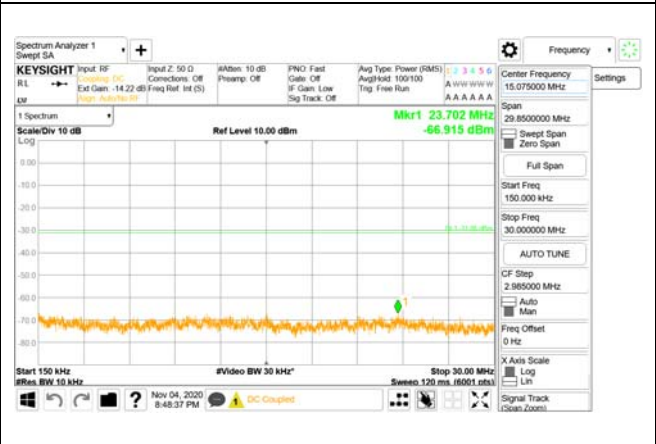

150 kHz - 30 MHz