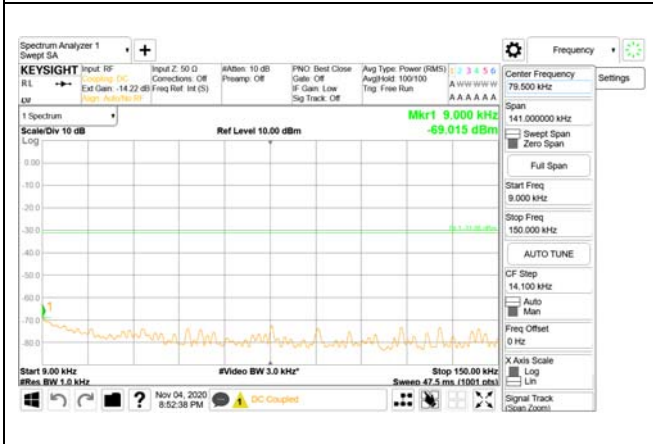

CTK Co., Ltd.
(Ho-dong), 113, Yejik-ro, Cheoin-gu,
Yongin-si, Gyeonggi-do, Korea
Tel: +82-31-339-9970
Fax: +82-31-624-9501

Report No.:
CTK-2020-04662
Page (1539) / (2355)
Pages

ANT26

9 kHz - 150 kHz