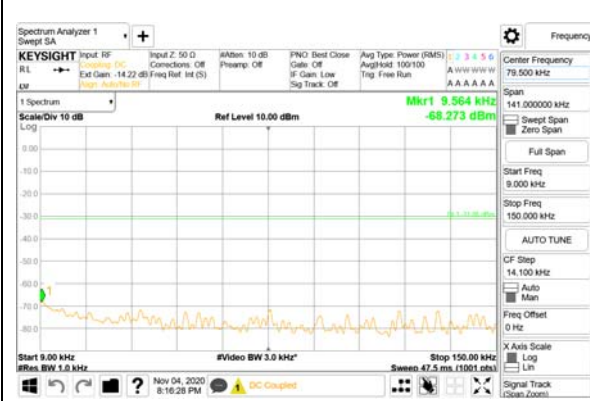

**BW 100MHz, Single carrier, Middle, 16QAM
ANT1**

9 kHz - 150 kHz