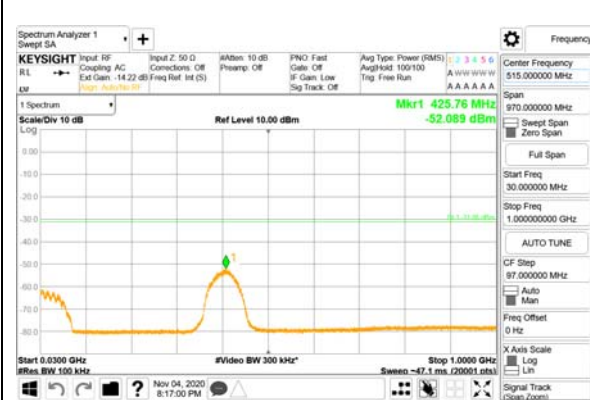

30 MHz - 1000 MHz