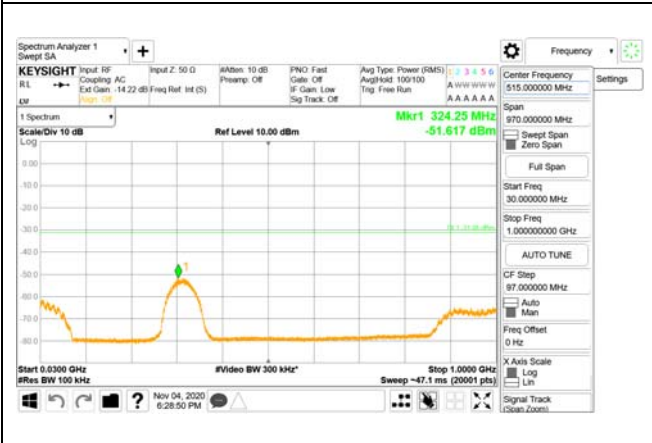

30 MHz - 1000 MHz