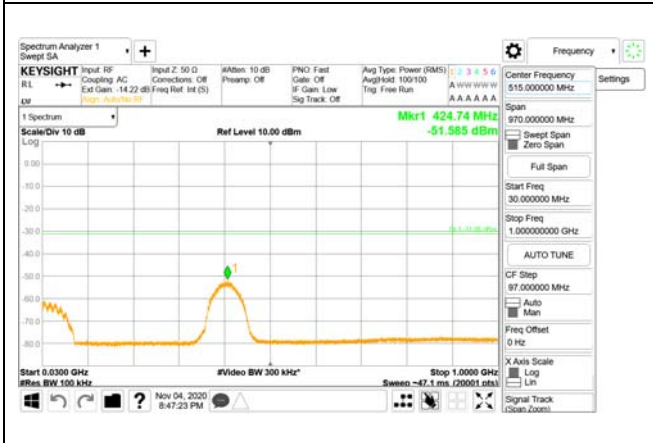

Report No.:
CTK-2020-04662
Page (1535) / (2355)
Pages

ANT22

9 kHz - 150 kHz

150 kHz - 30 MHz

30 MHz - 1000 MHz

1000 MHz - 3700 MHz

3980 MHz - 26.5 GHz

CTK Co., Ltd.
(Ho-dong), 113, Yejik-ro, Cheoin-gu,
Yongin-si, Gyeonggi-do, Korea
Tel: +82-31-339-9970
Fax: +82-31-624-9501