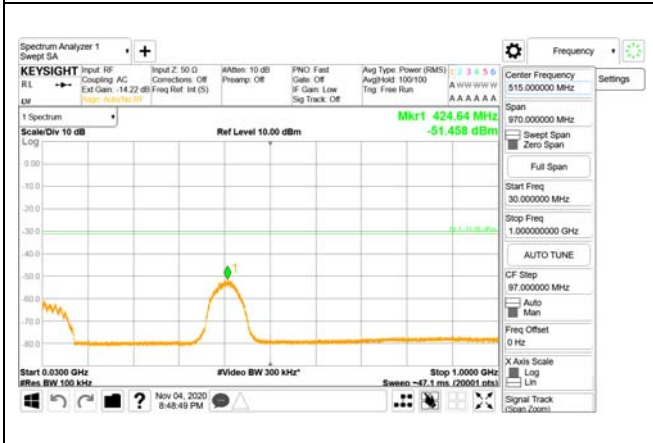

Report No.:
CTK-2020-04662
Page (1536) / (2355)
Pages

ANT23

9 kHz - 150 kHz

150 kHz - 30 MHz

30 MHz - 1000 MHz

1000 MHz - 3700 MHz

3980 MHz - 26.5 GHz

CTK Co., Ltd.
(Ho-dong), 113, Yejik-ro, Cheoin-gu,
Yongin-si, Gyeonggi-do, Korea
Tel: +82-31-339-9970
Fax: +82-31-624-9501