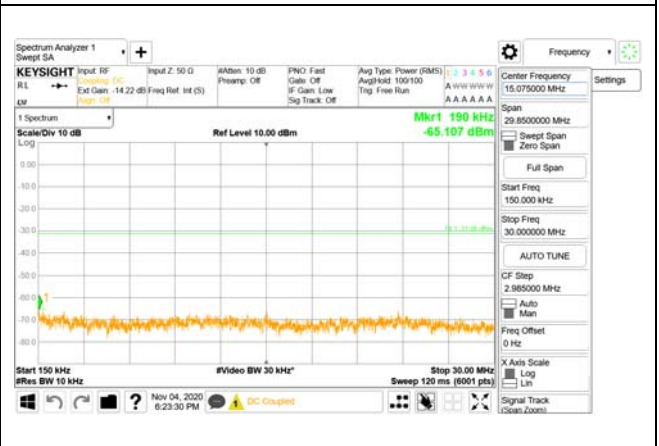

150 kHz - 30 MHz