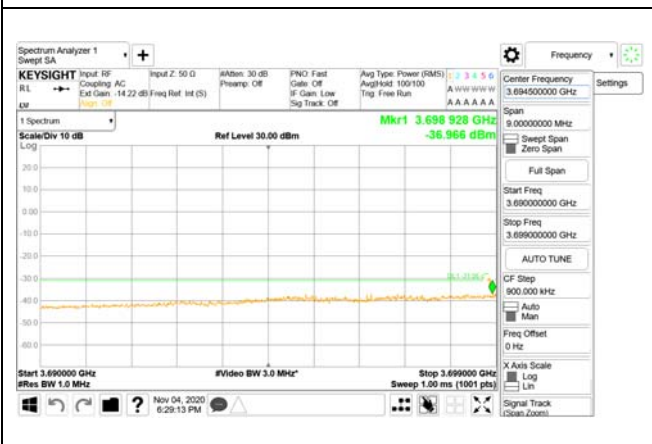

3690 MHz - 3699 MHz