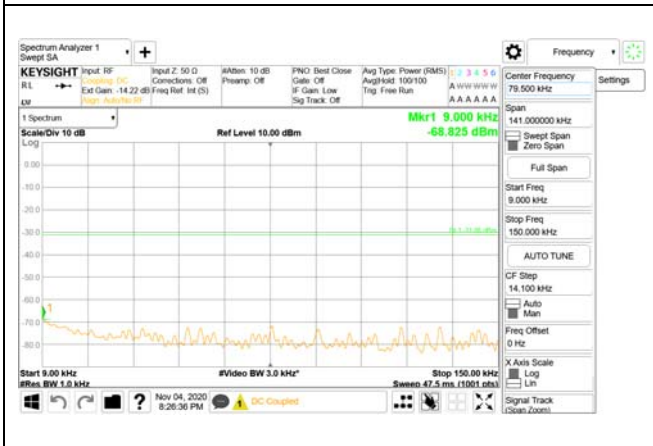

CTK Co., Ltd.
(Ho-dong), 113, Yejik-ro, Cheoin-gu,
Yongin-si, Gyeonggi-do, Korea
Tel: +82-31-339-9970
Fax: +82-31-624-9501

Report No.:
CTK-2020-04662
Page (1521) / (2355)
Pages

ANT8

9 kHz - 150 kHz