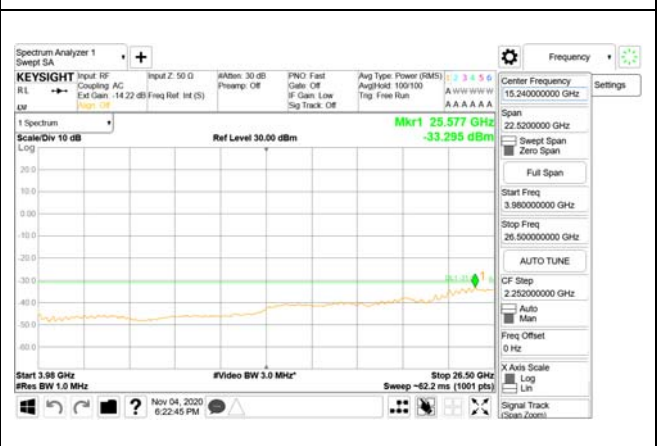

30 MHz - 1000 MHz

1000 MHz - 3690 MHz

3690 MHz - 3699 MHz

3980 MHz - 26.5 GHz

CTK Co., Ltd.
(Ho-dong), 113, Yejik-ro, Cheoin-gu,
Yongin-si, Gyeonggi-do, Korea
Tel: +82-31-339-9970
Fax: +82-31-624-9501

Report No.:
CTK-2020-04662
Page (1509) / (2355)
Pages