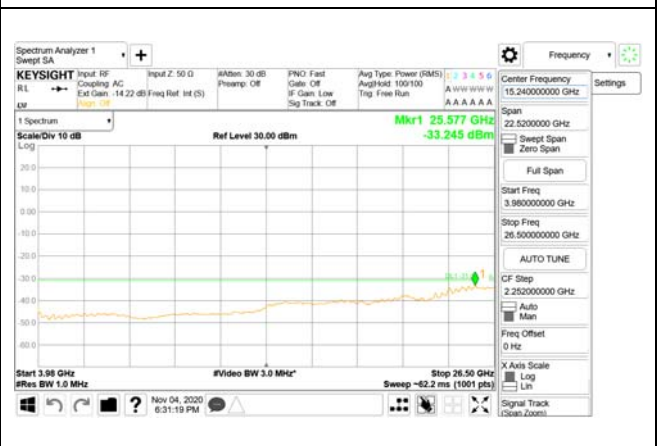

ANT64

9 kHz - 150 kHz

150 kHz - 30 MHz

30 MHz - 1000 MHz

1000 MHz - 3690 MHz

3690 MHz - 3699 MHz

3690 MHz - 26.5 GHz

**BW 100MHz, Single carrier, Middle, 16QAM
ANT1**