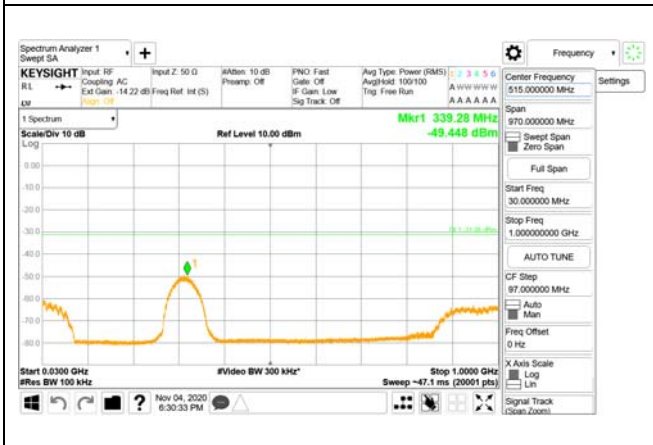

ANT64

9 kHz - 150 kHz

150 kHz - 30 MHz

30 MHz - 1000 MHz

1000 MHz - 3690 MHz

3690 MHz - 3699 MHz

3690 MHz - 26.5 GHz

**BW 100MHz, Single carrier, Middle, 16QAM
ANT1**