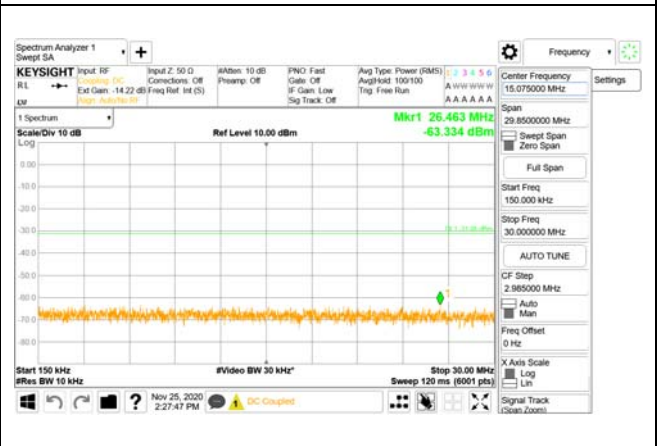

150 kHz - 30 MHz