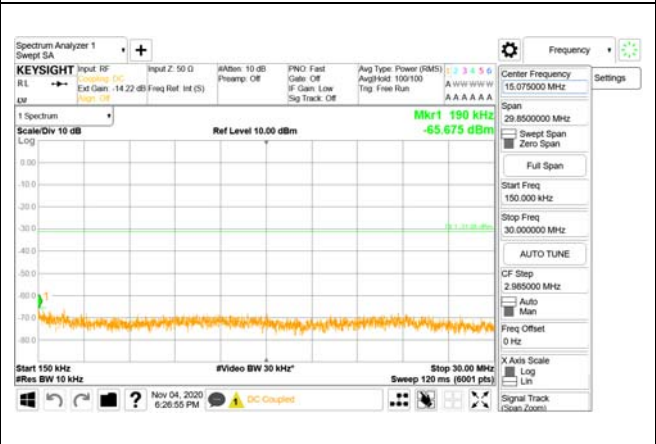

150 kHz - 30 MHz