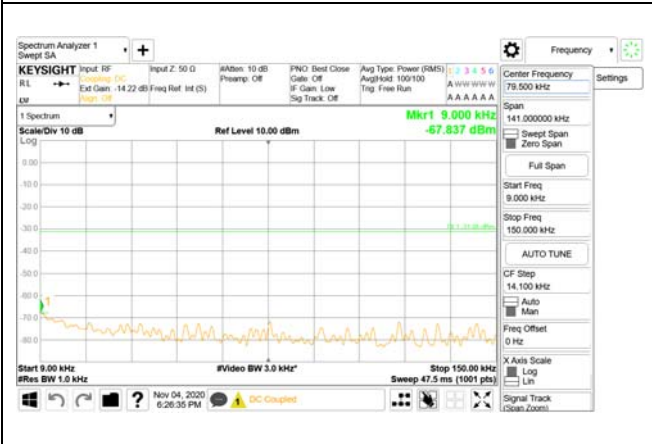

CTK Co., Ltd.
(Ho-dong), 113, Yejik-ro, Cheoin-gu,
Yongin-si, Gyeonggi-do, Korea
Tel: +82-31-339-9970
Fax: +82-31-624-9501

Report No.:
CTK-2020-04662
Page (1511) / (2355)
Pages

ANT62

9 kHz - 150 kHz