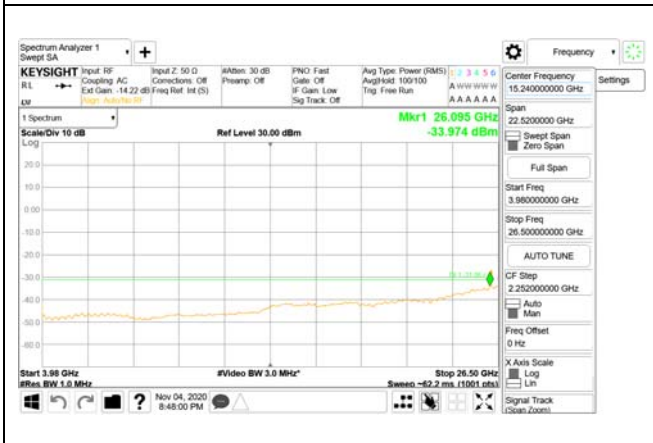

Report No.:
CTK-2020-04662
Page (1535) / (2355)
Pages

ANT22

9 kHz - 150 kHz

150 kHz - 30 MHz

30 MHz - 1000 MHz

1000 MHz - 3700 MHz

3980 MHz - 26.5 GHz

CTK Co., Ltd.
(Ho-dong), 113, Yejik-ro, Cheoin-gu,
Yongin-si, Gyeonggi-do, Korea
Tel: +82-31-339-9970
Fax: +82-31-624-9501