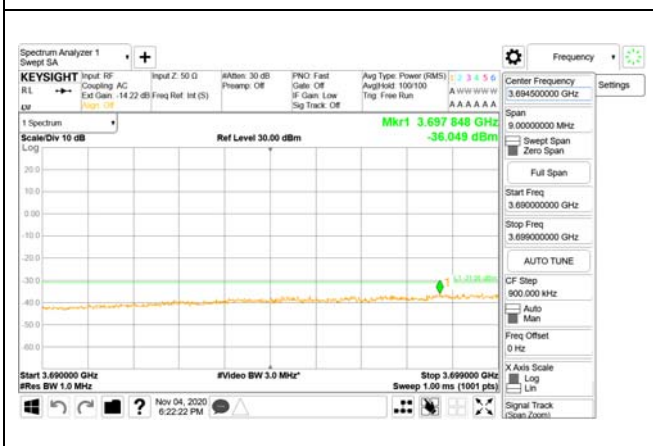

30 MHz - 1000 MHz

1000 MHz - 3690 MHz

3690 MHz - 3699 MHz

3980 MHz - 26.5 GHz

CTK Co., Ltd.
(Ho-dong), 113, Yejik-ro, Cheoin-gu,
Yongin-si, Gyeonggi-do, Korea
Tel: +82-31-339-9970
Fax: +82-31-624-9501

Report No.:
CTK-2020-04662
Page (1509) / (2355)
Pages