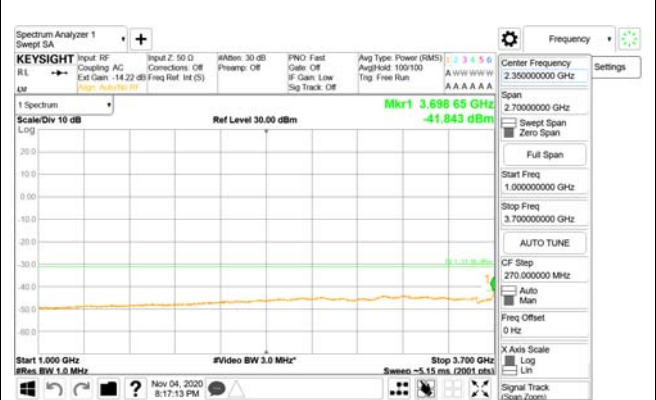

1000 MHz - 3700 MHz