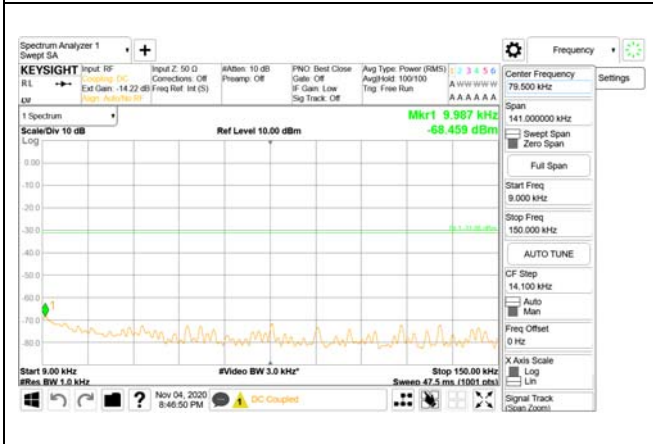

CTK Co., Ltd.
(Ho-dong), 113, Yejik-ro, Cheoin-gu,
Yongin-si, Gyeonggi-do, Korea
Tel: +82-31-339-9970
Fax: +82-31-624-9501

Report No.:
CTK-2020-04662
Page (1535) / (2355)
Pages

ANT22

9 kHz - 150 kHz