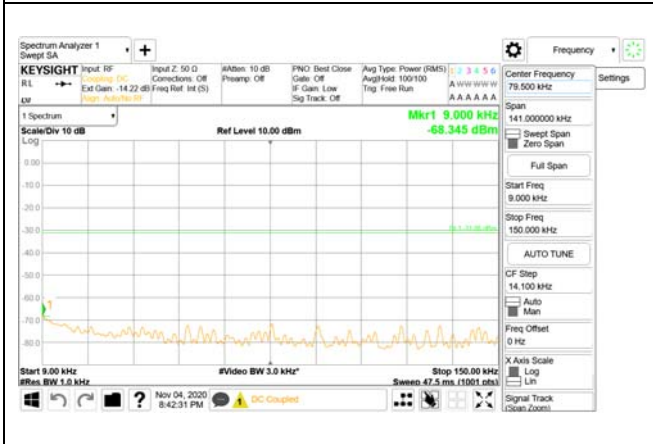

CTK Co., Ltd.
(Ho-dong), 113, Yejik-ro, Cheoin-gu,
Yongin-si, Gyeonggi-do, Korea
Tel: +82-31-339-9970
Fax: +82-31-624-9501

Report No.:
CTK-2020-04662
Page (1532) / (2355)
Pages

ANT19

9 kHz - 150 kHz