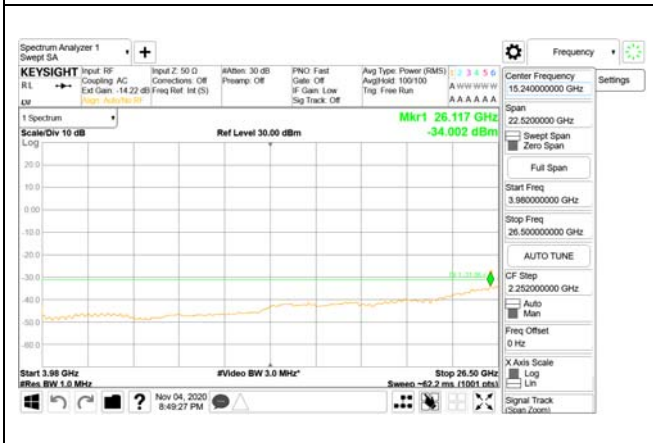

Report No.:
CTK-2020-04662
Page (1536) / (2355)
Pages

ANT23

9 kHz - 150 kHz

150 kHz - 30 MHz

30 MHz - 1000 MHz

1000 MHz - 3700 MHz

3980 MHz - 26.5 GHz

CTK Co., Ltd.
(Ho-dong), 113, Yejik-ro, Cheoin-gu,
Yongin-si, Gyeonggi-do, Korea
Tel: +82-31-339-9970
Fax: +82-31-624-9501