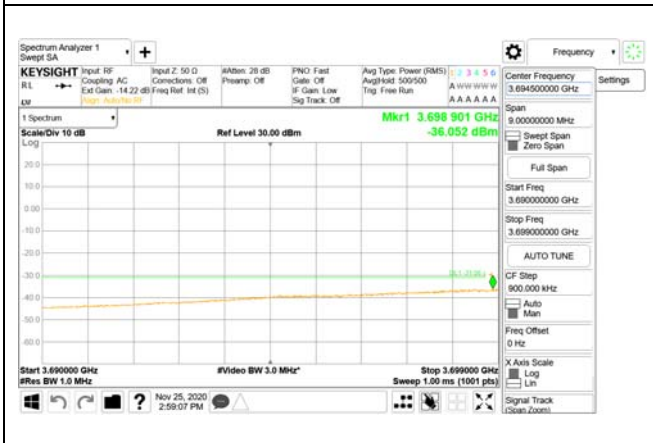

30 MHz - 1000 MHz

1000 MHz - 3690 MHz

3690 MHz - 3699 MHz

3980 MHz - 26.5 GHz

CTK Co., Ltd.
(Ho-dong), 113, Yejik-ro, Cheoin-gu,
Yongin-si, Gyeonggi-do, Korea
Tel: +82-31-339-9970
Fax: +82-31-624-9501

Report No.:
CTK-2020-04662
Page (1504) / (2355)
Pages