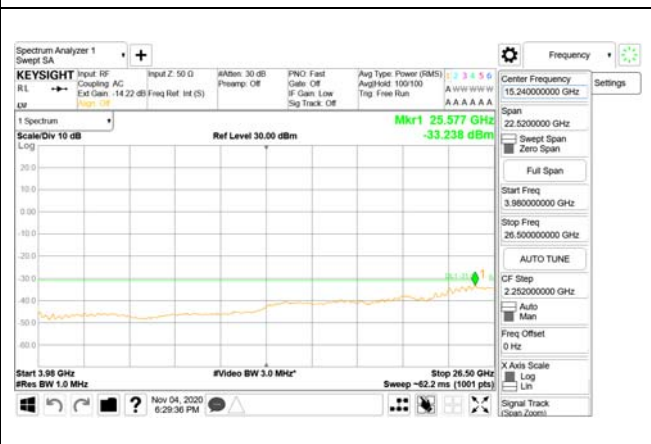

ANT64

9 kHz - 150 kHz

150 kHz - 30 MHz

30 MHz - 1000 MHz

1000 MHz - 3690 MHz

3690 MHz - 3699 MHz

3690 MHz - 26.5 GHz

**BW 100MHz, Single carrier, Middle, 16QAM
ANT1**