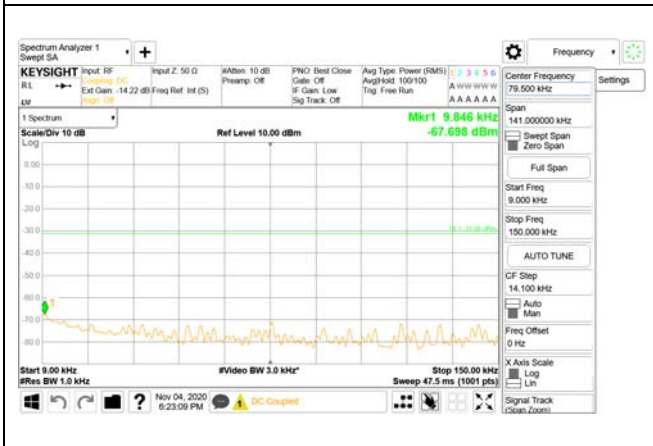

CTK Co., Ltd.
(Ho-dong), 113, Yejik-ro, Cheoin-gu,
Yongin-si, Gyeonggi-do, Korea
Tel: +82-31-339-9970
Fax: +82-31-624-9501

Report No.:
CTK-2020-04662
Page (1509) / (2355)
Pages

ANT60

9 kHz - 150 kHz