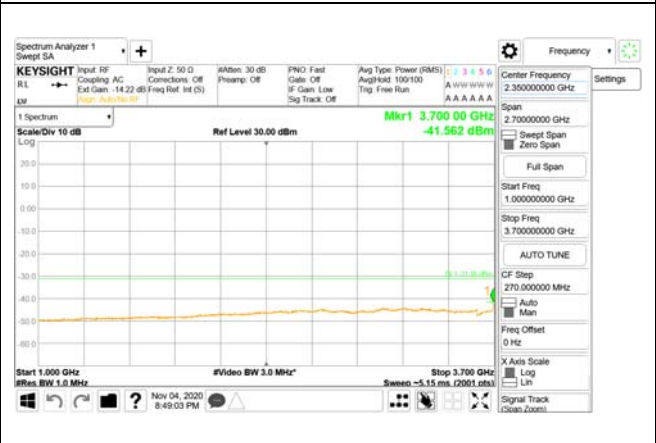

Report No.:
CTK-2020-04662
Page (1536) / (2355)
Pages

ANT23

9 kHz - 150 kHz

150 kHz - 30 MHz

30 MHz - 1000 MHz

1000 MHz - 3700 MHz

3980 MHz - 26.5 GHz

CTK Co., Ltd.
(Ho-dong), 113, Yejik-ro, Cheoin-gu,
Yongin-si, Gyeonggi-do, Korea
Tel: +82-31-339-9970
Fax: +82-31-624-9501