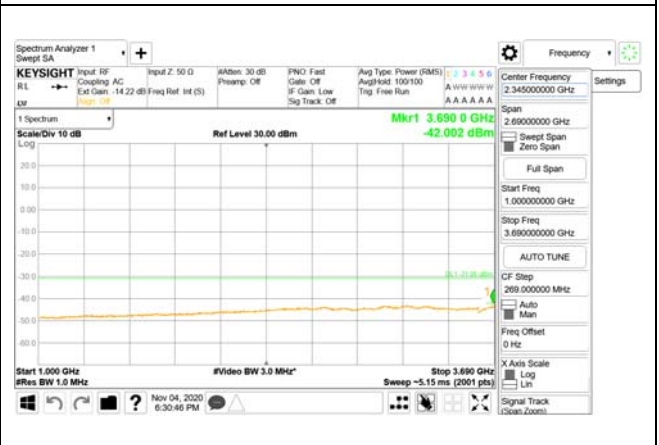

ANT64

9 kHz - 150 kHz

150 kHz - 30 MHz

30 MHz - 1000 MHz

1000 MHz - 3690 MHz

3690 MHz - 3699 MHz

3690 MHz - 26.5 GHz

**BW 100MHz, Single carrier, Middle, 16QAM
ANT1**