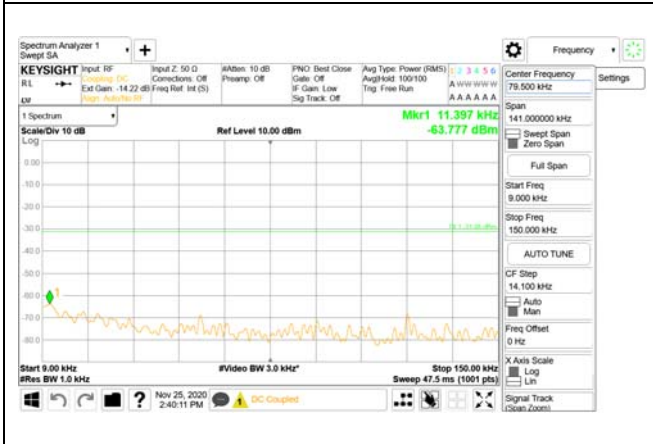

CTK Co., Ltd.
(Ho-dong), 113, Yejik-ro, Cheoin-gu,
Yongin-si, Gyeonggi-do, Korea
Tel: +82-31-339-9970
Fax: +82-31-624-9501

Report No.:
CTK-2020-04662
Page (1494) / (2355)
Pages

ANT45

9 kHz - 150 kHz