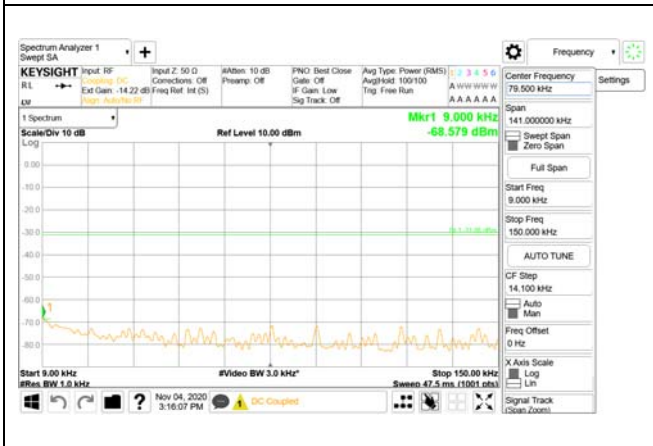

CTK Co., Ltd.
(Ho-dong), 113, Yejik-ro, Cheoin-gu,
Yongin-si, Gyeonggi-do, Korea
Tel: +82-31-339-9970
Fax: +82-31-624-9501

Report No.:
CTK-2020-04662
Page (1481) / (2355)
Pages

ANT32

9 kHz - 150 kHz