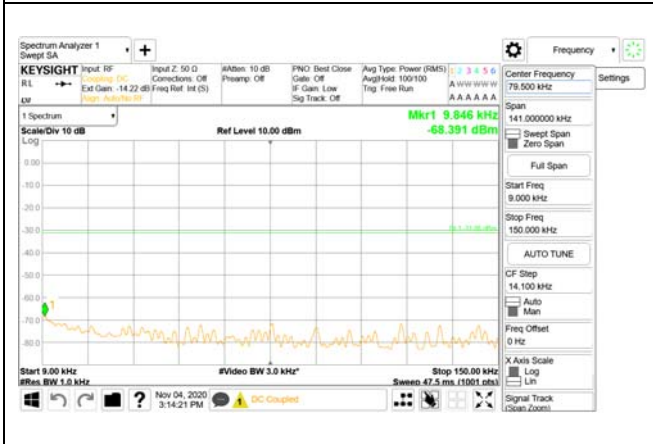

CTK Co., Ltd.
(Ho-dong), 113, Yejik-ro, Cheoin-gu,
Yongin-si, Gyeonggi-do, Korea
Tel: +82-31-339-9970
Fax: +82-31-624-9501

Report No.:
CTK-2020-04662
Page (1480) / (2355)
Pages

ANT31

9 kHz - 150 kHz