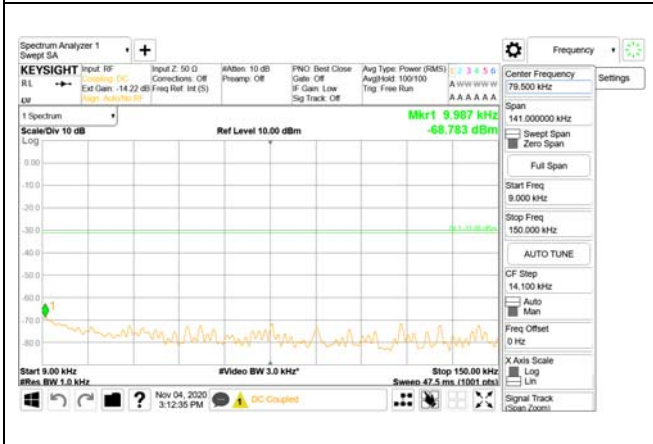

CTK Co., Ltd.
(Ho-dong), 113, Yejik-ro, Cheoin-gu,
Yongin-si, Gyeonggi-do, Korea
Tel: +82-31-339-9970
Fax: +82-31-624-9501

Report No.:
CTK-2020-04662
Page (1479) / (2355)
Pages

ANT30

9 kHz - 150 kHz