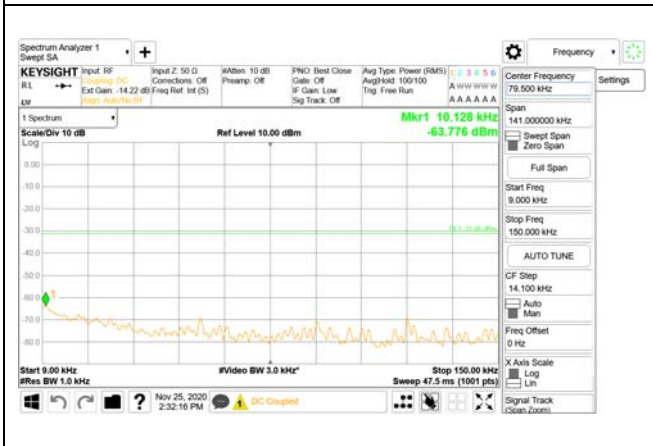

CTK Co., Ltd.
(Ho-dong), 113, Yejik-ro, Cheoin-gu,
Yongin-si, Gyeonggi-do, Korea
Tel: +82-31-339-9970
Fax: +82-31-624-9501

Report No.:
CTK-2020-04662
Page (1490) / (2355)
Pages

ANT41

9 kHz - 150 kHz