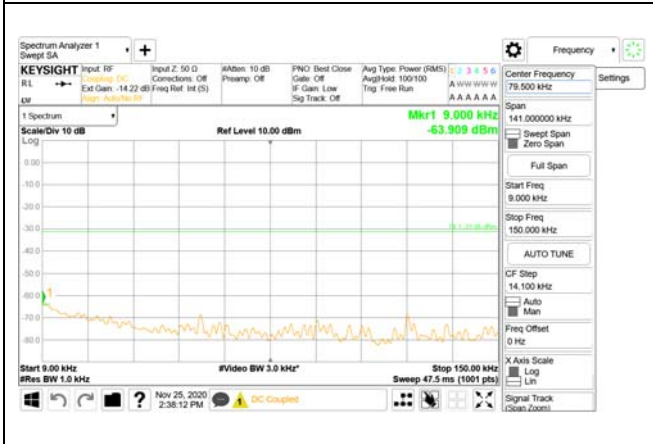

CTK Co., Ltd.
(Ho-dong), 113, Yejik-ro, Cheoin-gu,
Yongin-si, Gyeonggi-do, Korea
Tel: +82-31-339-9970
Fax: +82-31-624-9501

Report No.:
CTK-2020-04662
Page (1493) / (2355)
Pages

ANT44

9 kHz - 150 kHz