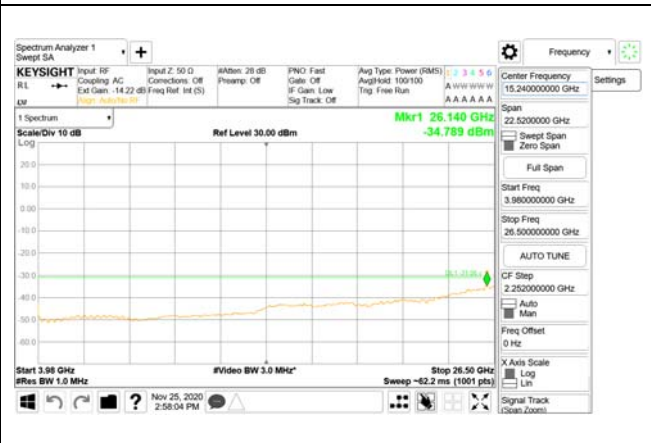

Report No.:  
CTK-2020-04662  
Page (1471) / (2355)  
Pages

**ANT22**

9 kHz - 150 kHz

150 kHz - 30 MHz

30 MHz - 1000 MHz

1000 MHz - 3690 MHz

3690 MHz - 3699 MHz

3980 MHz - 26.5 GHz