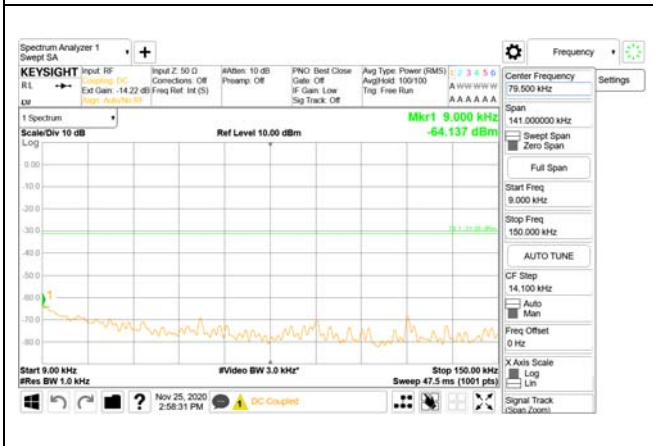

CTK Co., Ltd.
(Ho-dong), 113, Yejik-ro, Cheoin-gu,
Yongin-si, Gyeonggi-do, Korea
Tel: +82-31-339-9970
Fax: +82-31-624-9501

Report No.:
CTK-2020-04662
Page (1472) / (2355)
Pages

ANT23

9 kHz - 150 kHz