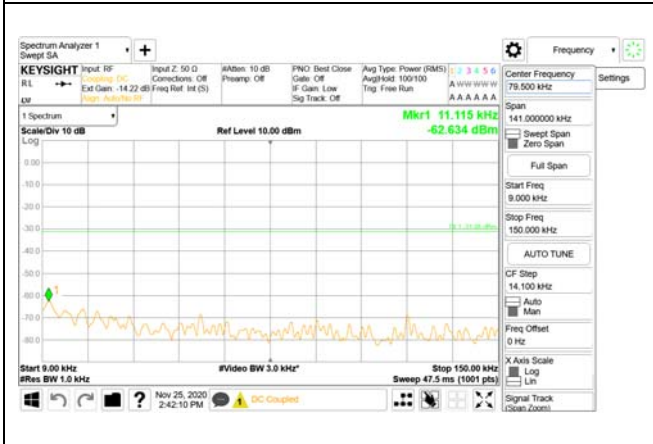

CTK Co., Ltd.
(Ho-dong), 113, Yejik-ro, Cheoin-gu,
Yongin-si, Gyeonggi-do, Korea
Tel: +82-31-339-9970
Fax: +82-31-624-9501

Report No.:
CTK-2020-04662
Page (1495) / (2355)
Pages

ANT46

9 kHz - 150 kHz