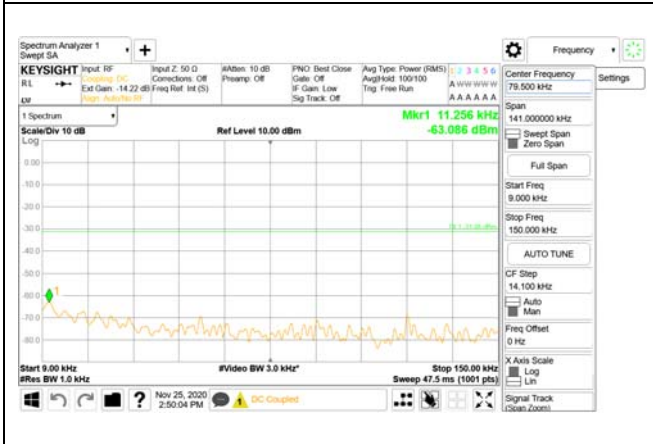

CTK Co., Ltd.
(Ho-dong), 113, Yejik-ro, Cheoin-gu,
Yongin-si, Gyeonggi-do, Korea
Tel: +82-31-339-9970
Fax: +82-31-624-9501

Report No.:
CTK-2020-04662
Page (1499) / (2355)
Pages

ANT50

9 kHz - 150 kHz