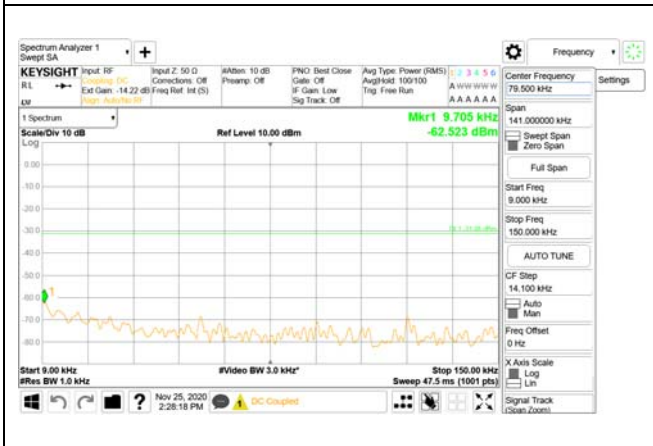

CTK Co., Ltd.
(Ho-dong), 113, Yejik-ro, Cheoin-gu,
Yongin-si, Gyeonggi-do, Korea
Tel: +82-31-339-9970
Fax: +82-31-624-9501

Report No.:
CTK-2020-04662
Page (1488) / (2355)
Pages

ANT39

9 kHz - 150 kHz