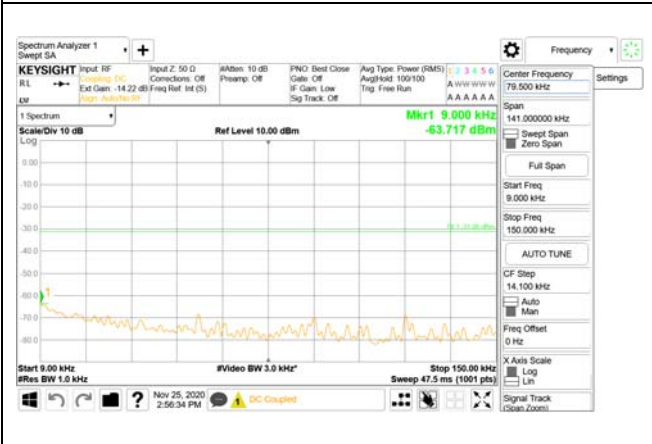

CTK Co., Ltd.
(Ho-dong), 113, Yejik-ro, Cheoin-gu,
Yongin-si, Gyeonggi-do, Korea
Tel: +82-31-339-9970
Fax: +82-31-624-9501

Report No.:
CTK-2020-04662
Page (1471) / (2355)
Pages

ANT22

9 kHz - 150 kHz