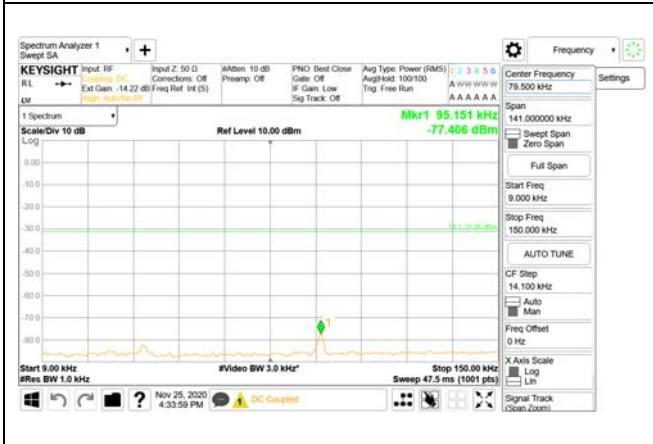

CTK Co., Ltd.
(Ho-dong), 113, Yejik-ro, Cheoin-gu,
Yongin-si, Gyeonggi-do, Korea
Tel: +82-31-339-9970
Fax: +82-31-624-9501

Report No.:
CTK-2020-04662
Page (1482) / (2355)
Pages

ANT33

9 kHz - 150 kHz