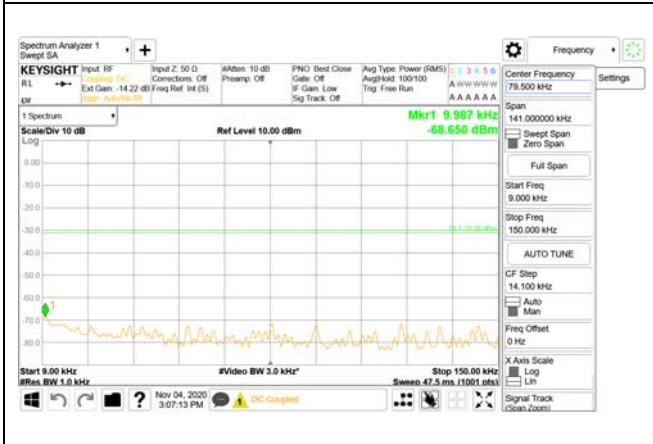

CTK Co., Ltd.
(Ho-dong), 113, Yejik-ro, Cheoin-gu,
Yongin-si, Gyeonggi-do, Korea
Tel: +82-31-339-9970
Fax: +82-31-624-9501

Report No.:
CTK-2020-04662
Page (1476) / (2355)
Pages

ANT27

9 kHz - 150 kHz