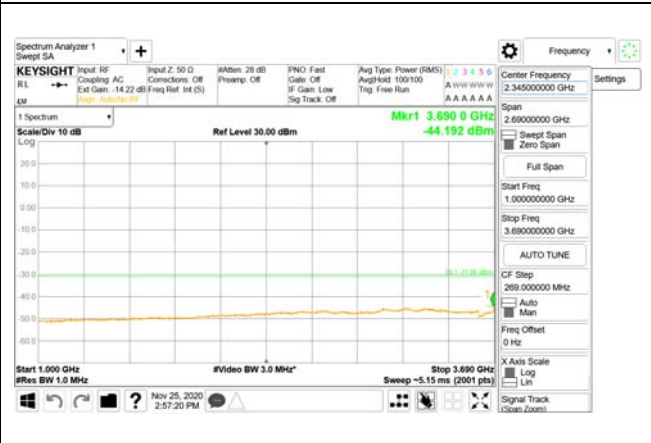

Report No.:  
CTK-2020-04662  
Page (1471) / (2355)  
Pages

**ANT22**

9 kHz - 150 kHz

150 kHz - 30 MHz

30 MHz - 1000 MHz

1000 MHz - 3690 MHz

3690 MHz - 3699 MHz

3980 MHz - 26.5 GHz