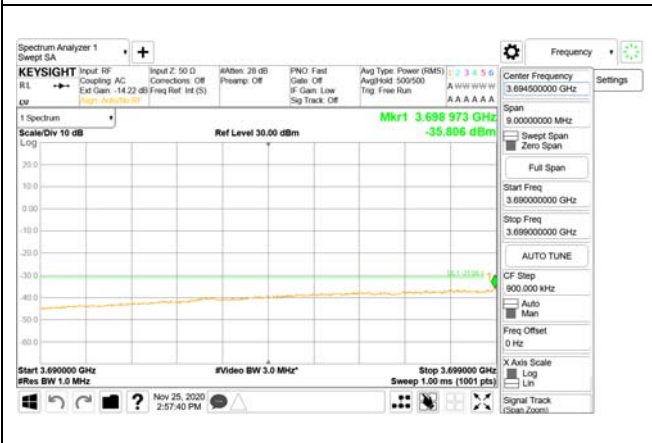

Report No.:  
CTK-2020-04662  
Page (1471) / (2355)  
Pages

**ANT22**

9 kHz - 150 kHz

150 kHz - 30 MHz

30 MHz - 1000 MHz

1000 MHz - 3690 MHz

3690 MHz - 3699 MHz

3980 MHz - 26.5 GHz