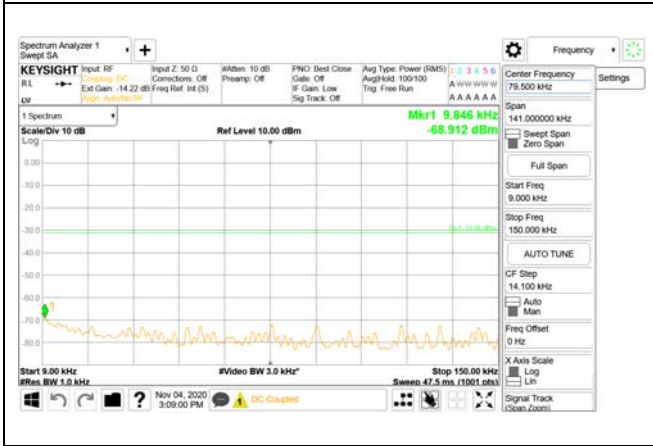

CTK Co., Ltd.
(Ho-dong), 113, Yejik-ro, Cheoin-gu,
Yongin-si, Gyeonggi-do, Korea
Tel: +82-31-339-9970
Fax: +82-31-624-9501

Report No.:
CTK-2020-04662
Page (1477) / (2355)
Pages

ANT28

9 kHz - 150 kHz