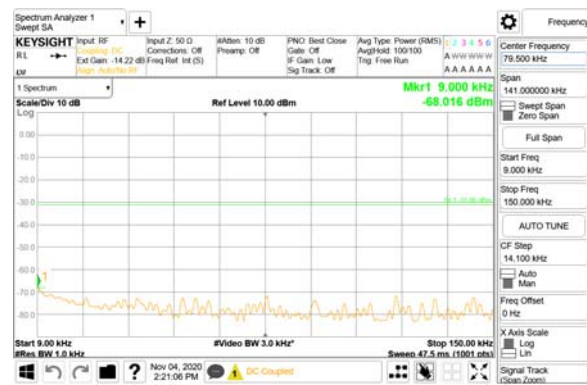

CTK Co., Ltd.
(Ho-dong), 113, Yejik-ro, Cheoin-gu,
Yongin-si, Gyeonggi-do, Korea
Tel: +82-31-339-9970
Fax: +82-31-624-9501

Report No.:
CTK-2020-04662
Page (1450) / (2355)
Pages

**BW 100MHz, Single carrier, Bottom, 16QAM
ANT1**

9 kHz - 150 kHz