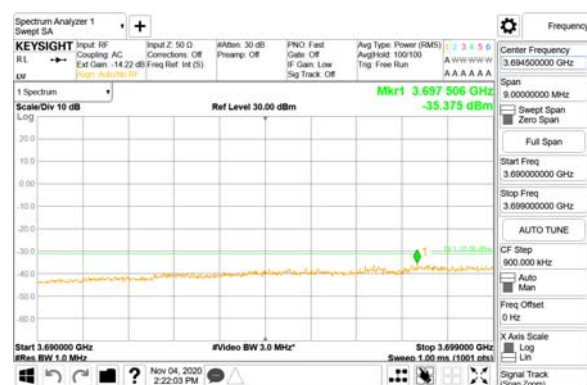

Report No.:  
CTK-2020-04662  
Page (1450) / (2355)  
Pages

**BW 100MHz, Single carrier, Bottom, 16QAM  
ANT1**

9 kHz - 150 kHz

150 kHz - 30 MHz

30 MHz - 1000 MHz

1000 MHz - 3690 MHz

3690 MHz - 3699 MHz

3980 MHz - 26.5 GHz