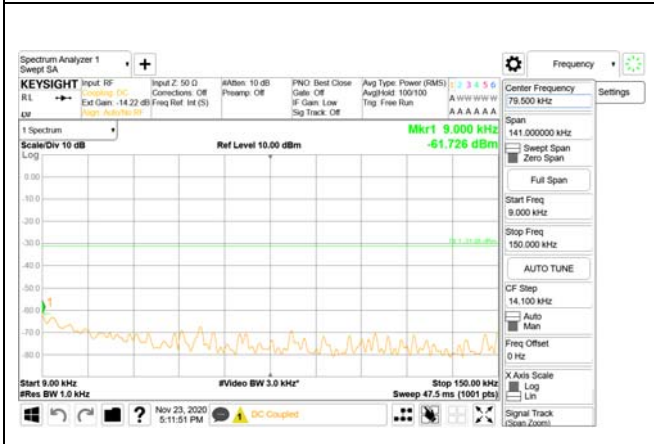

CTK Co., Ltd.
(Ho-dong), 113, Yejik-ro, Cheoin-gu,
Yongin-si, Gyeonggi-do, Korea
Tel: +82-31-339-9970
Fax: +82-31-624-9501

Report No.:
CTK-2020-04662
Page (1442) / (2355)
Pages

ANT57

9 kHz - 150 kHz