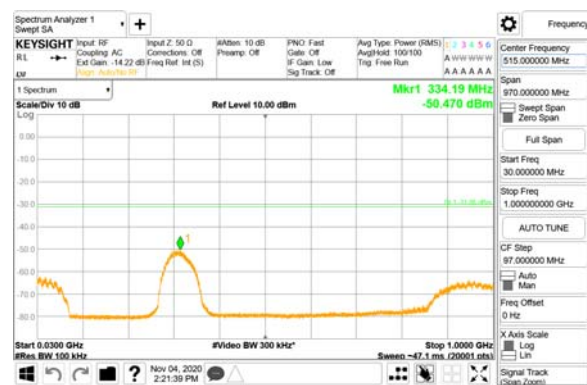

Report No.:  
CTK-2020-04662  
Page (1450) / (2355)  
Pages

**BW 100MHz, Single carrier, Bottom, 16QAM  
ANT1**

9 kHz - 150 kHz

150 kHz - 30 MHz

30 MHz - 1000 MHz

1000 MHz - 3690 MHz

3690 MHz - 3699 MHz

3980 MHz - 26.5 GHz