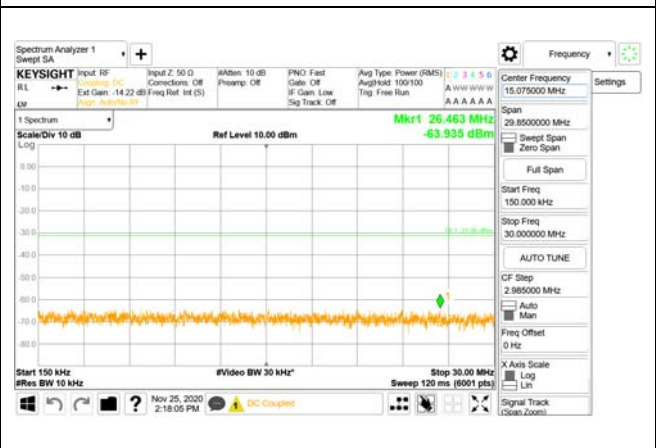

150 kHz - 30 MHz