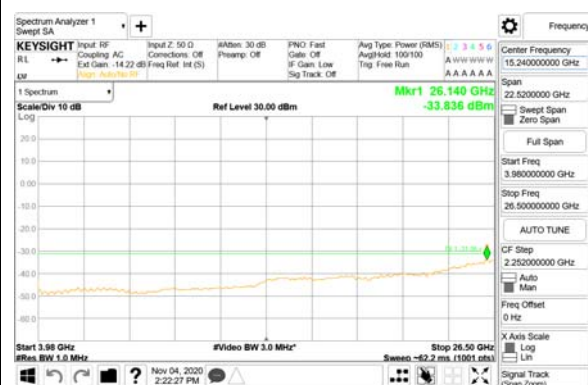

Report No.:  
CTK-2020-04662  
Page (1450) / (2355)  
Pages

**BW 100MHz, Single carrier, Bottom, 16QAM  
ANT1**

9 kHz - 150 kHz

150 kHz - 30 MHz

30 MHz - 1000 MHz

1000 MHz - 3690 MHz

3690 MHz - 3699 MHz

3980 MHz - 26.5 GHz