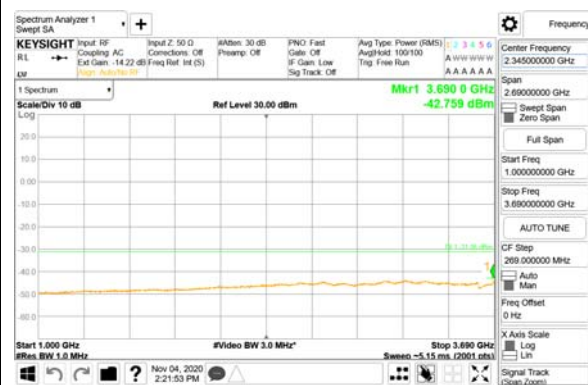

Report No.:  
CTK-2020-04662  
Page (1450) / (2355)  
Pages

**BW 100MHz, Single carrier, Bottom, 16QAM  
ANT1**

9 kHz - 150 kHz

150 kHz - 30 MHz

30 MHz - 1000 MHz

1000 MHz - 3690 MHz

3690 MHz - 3699 MHz

3980 MHz - 26.5 GHz