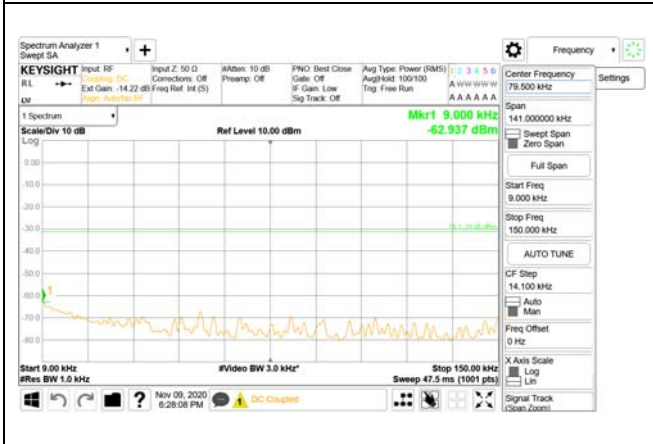

CTK Co., Ltd.
(Ho-dong), 113, Yejik-ro, Cheoin-gu,
Yongin-si, Gyeonggi-do, Korea
Tel: +82-31-339-9970
Fax: +82-31-624-9501

Report No.:
CTK-2020-04662
Page (1732) / (2355)
Pages

ANT27

9 kHz - 150 kHz