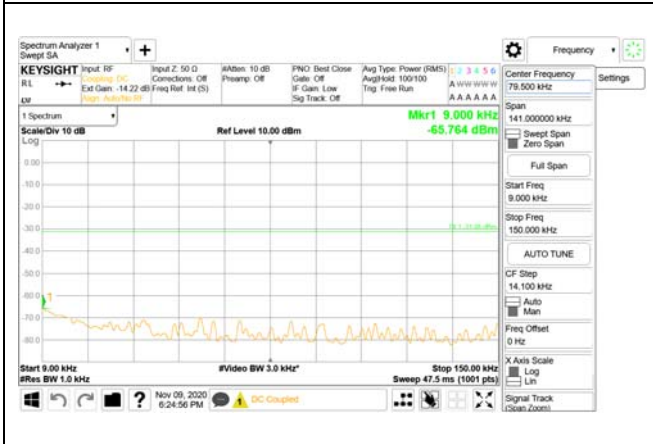

CTK Co., Ltd.
(Ho-dong), 113, Yejik-ro, Cheoin-gu,
Yongin-si, Gyeonggi-do, Korea
Tel: +82-31-339-9970
Fax: +82-31-624-9501

Report No.:
CTK-2020-04662
Page (1731) / (2355)
Pages

ANT26

9 kHz - 150 kHz