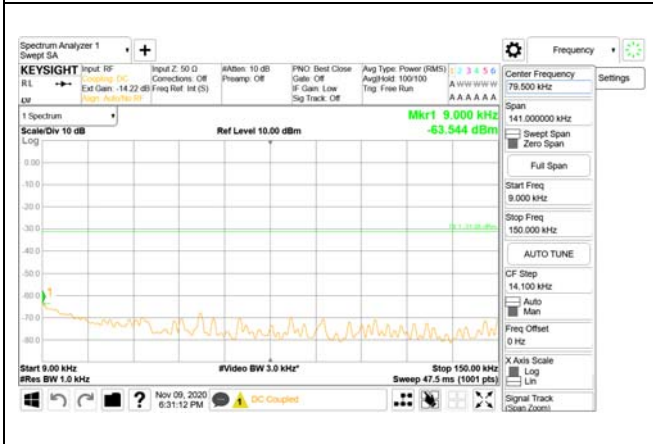

CTK Co., Ltd.
(Ho-dong), 113, Yejik-ro, Cheoin-gu,
Yongin-si, Gyeonggi-do, Korea
Tel: +82-31-339-9970
Fax: +82-31-624-9501

Report No.:
CTK-2020-04662
Page (1733) / (2355)
Pages

ANT28

9 kHz - 150 kHz