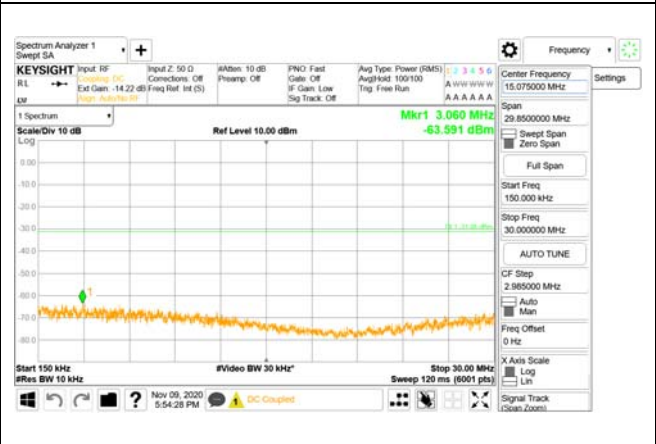

150 kHz - 30 MHz