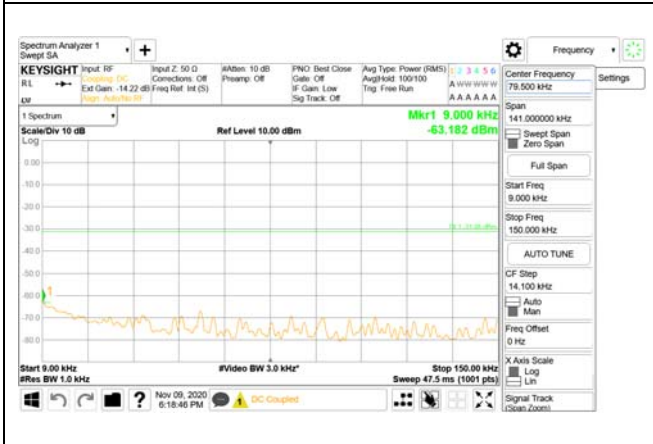

CTK Co., Ltd.
(Ho-dong), 113, Yejik-ro, Cheoin-gu,
Yongin-si, Gyeonggi-do, Korea
Tel: +82-31-339-9970
Fax: +82-31-624-9501

Report No.:
CTK-2020-04662
Page (1729) / (2355)
Pages

ANT24

9 kHz - 150 kHz