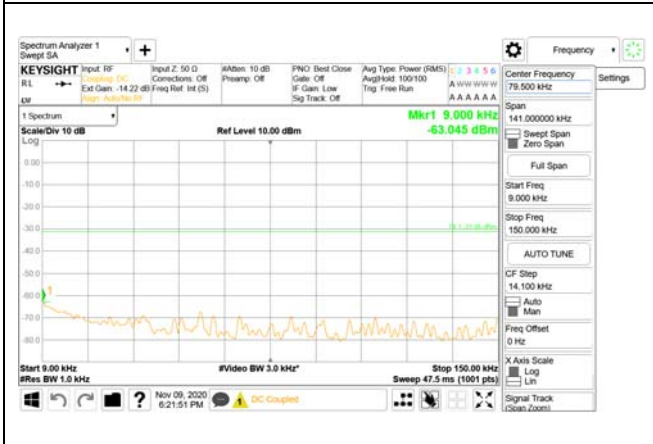

CTK Co., Ltd.
(Ho-dong), 113, Yejik-ro, Cheoin-gu,
Yongin-si, Gyeonggi-do, Korea
Tel: +82-31-339-9970
Fax: +82-31-624-9501

Report No.:
CTK-2020-04662
Page (1730) / (2355)
Pages

ANT25

9 kHz - 150 kHz