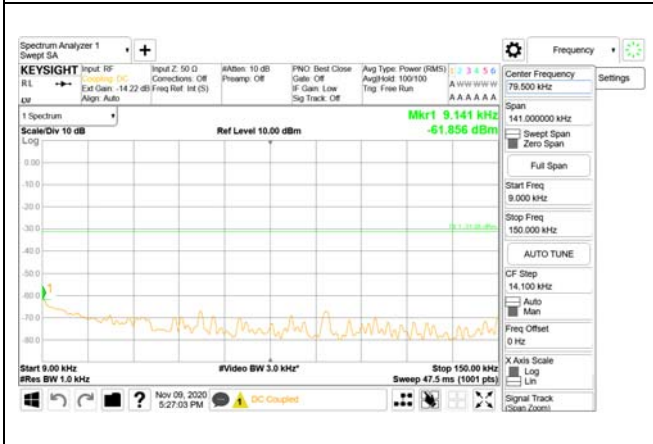

CTK Co., Ltd.
(Ho-dong), 113, Yejik-ro, Cheoin-gu,
Yongin-si, Gyeonggi-do, Korea
Tel: +82-31-339-9970
Fax: +82-31-624-9501

Report No.:
CTK-2020-04662
Page (1747) / (2355)
Pages

ANT42

9 kHz - 150 kHz