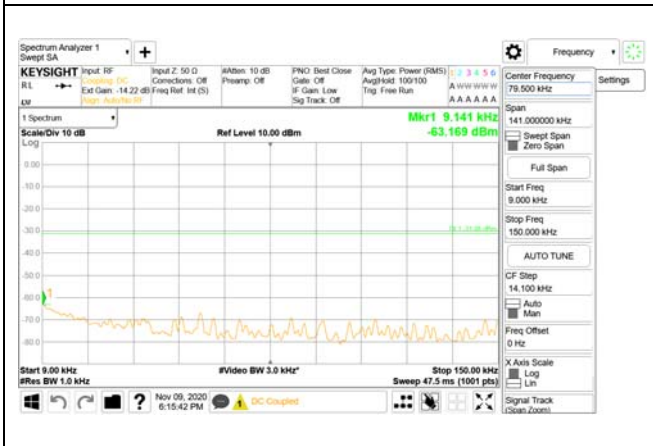

CTK Co., Ltd.
(Ho-dong), 113, Yejik-ro, Cheoin-gu,
Yongin-si, Gyeonggi-do, Korea
Tel: +82-31-339-9970
Fax: +82-31-624-9501

Report No.:
CTK-2020-04662
Page (1728) / (2355)
Pages

ANT23

9 kHz - 150 kHz