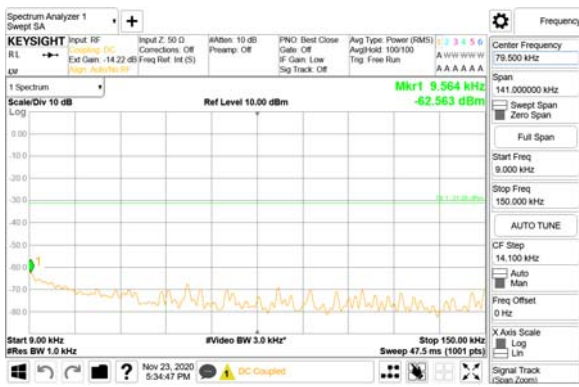

CTK Co., Ltd.
(Ho-dong), 113, Yejik-ro, Cheoin-gu,
Yongin-si, Gyeonggi-do, Korea
Tel: +82-31-339-9970
Fax: +82-31-624-9501

Report No.:
CTK-2020-04662
Page (1415) / (2355)
Pages

ANT30

9 kHz - 150 kHz