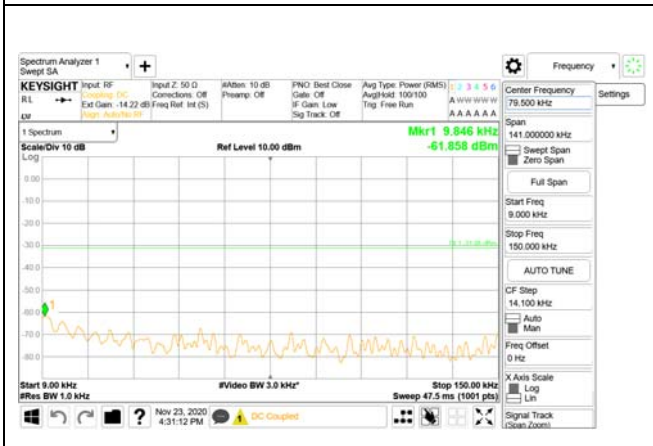

CTK Co., Ltd.
(Ho-dong), 113, Yejik-ro, Cheoin-gu,
Yongin-si, Gyeonggi-do, Korea
Tel: +82-31-339-9970
Fax: +82-31-624-9501

Report No.:
CTK-2020-04662
Page (1432) / (2355)
Pages

ANT47

9 kHz - 150 kHz