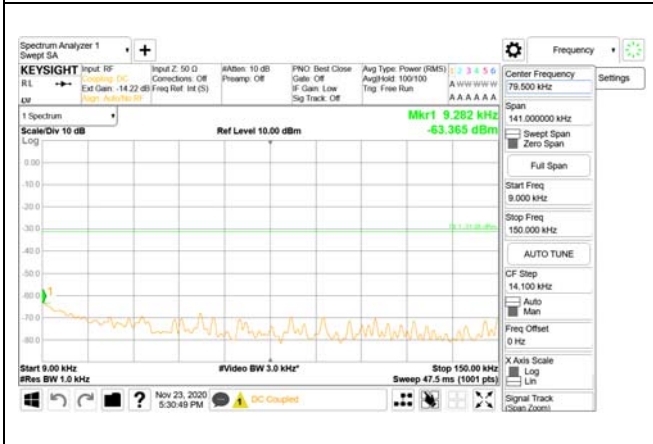

CTK Co., Ltd.
(Ho-dong), 113, Yejik-ro, Cheoin-gu,
Yongin-si, Gyeonggi-do, Korea
Tel: +82-31-339-9970
Fax: +82-31-624-9501

Report No.:
CTK-2020-04662
Page (1414) / (2355)
Pages

ANT29

9 kHz - 150 kHz