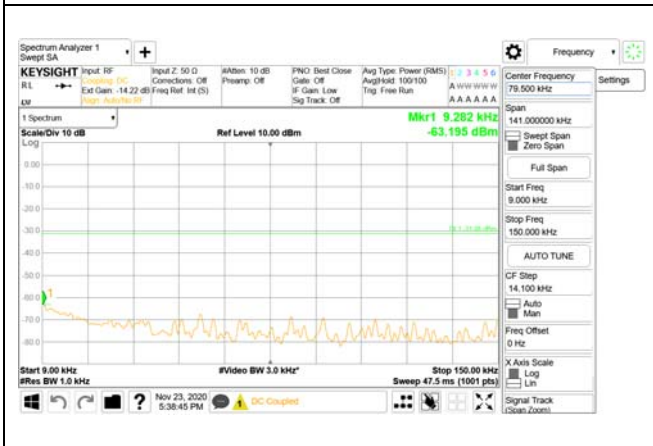

CTK Co., Ltd.
(Ho-dong), 113, Yejik-ro, Cheoin-gu,
Yongin-si, Gyeonggi-do, Korea
Tel: +82-31-339-9970
Fax: +82-31-624-9501

Report No.:
CTK-2020-04662
Page (1416) / (2355)
Pages

ANT31

9 kHz - 150 kHz