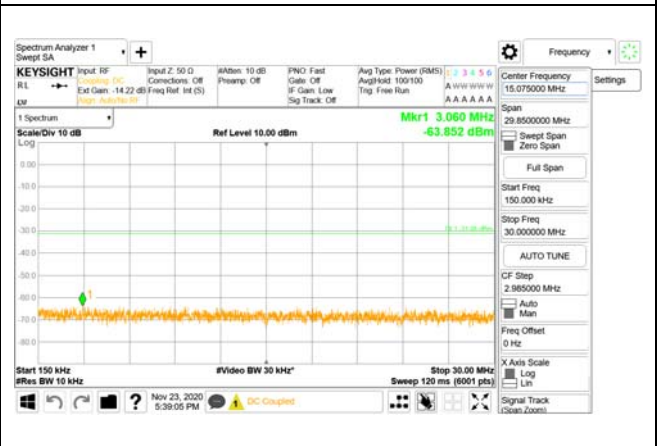

CTK Co., Ltd.
(Ho-dong), 113, Yejik-ro, Cheoin-gu,
Yongin-si, Gyeonggi-do, Korea
Tel: +82-31-339-9970
Fax: +82-31-624-9501

Report No.:
CTK-2020-04662
Page (1416) / (2355)
Pages

ANT31

9 kHz - 150 kHz

150 kHz - 30 MHz