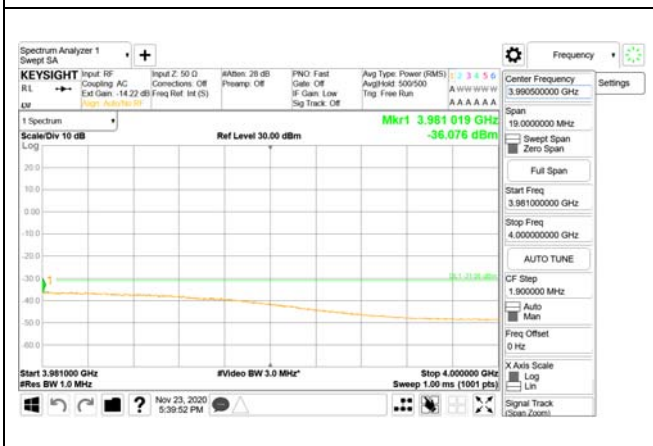

3981 MHz - 4000 MHz