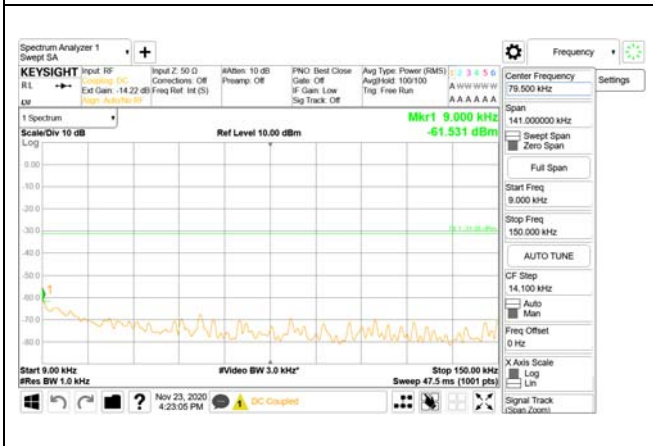

CTK Co., Ltd.
(Ho-dong), 113, Yejik-ro, Cheoin-gu,
Yongin-si, Gyeonggi-do, Korea
Tel: +82-31-339-9970
Fax: +82-31-624-9501

Report No.:
CTK-2020-04662
Page (1430) / (2355)
Pages

ANT45

9 kHz - 150 kHz