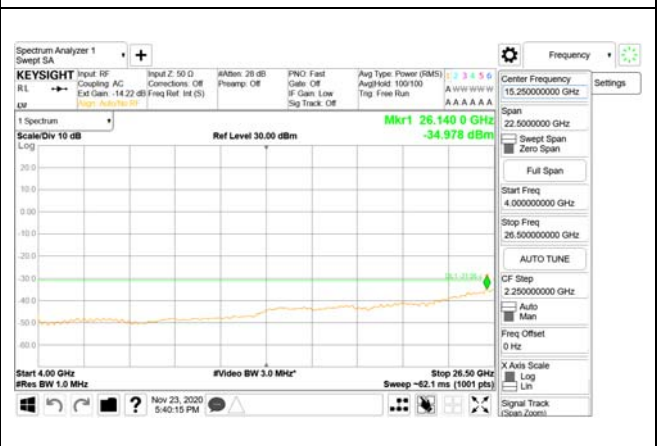

30 MHz - 1000 MHz

1000 MHz - 3700 MHz

3981 MHz - 4000 MHz

4000 MHz - 26.5 GHz

CTK Co., Ltd.
(Ho-dong), 113, Yejik-ro, Cheoin-gu,
Yongin-si, Gyeonggi-do, Korea
Tel: +82-31-339-9970
Fax: +82-31-624-9501

Report No.:
CTK-2020-04662
Page (1417) / (2355)
Pages