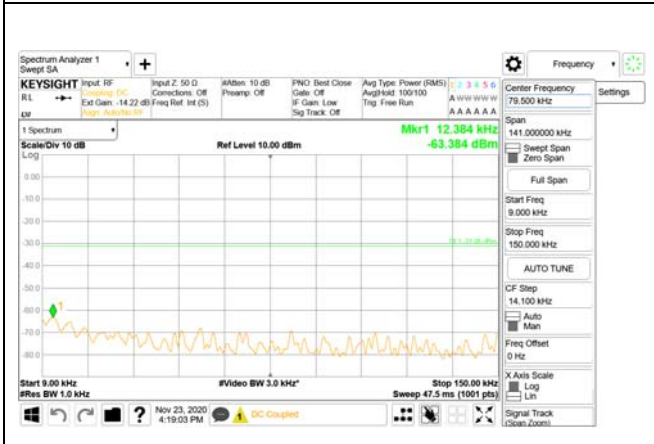

CTK Co., Ltd.
(Ho-dong), 113, Yejik-ro, Cheoin-gu,
Yongin-si, Gyeonggi-do, Korea
Tel: +82-31-339-9970
Fax: +82-31-624-9501

Report No.:
CTK-2020-04662
Page (1429) / (2355)
Pages

ANT44

9 kHz - 150 kHz