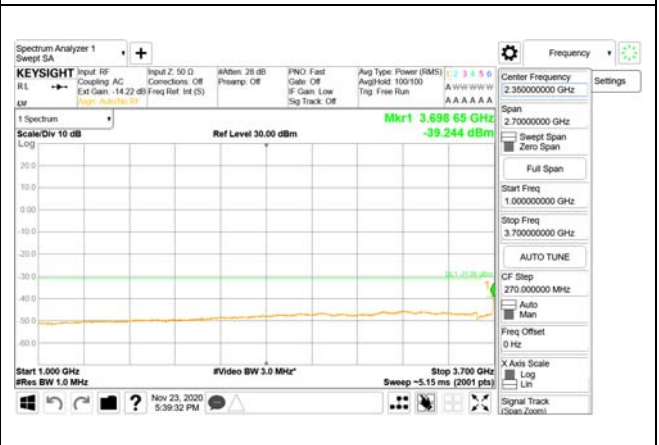

1000 MHz - 3700 MHz