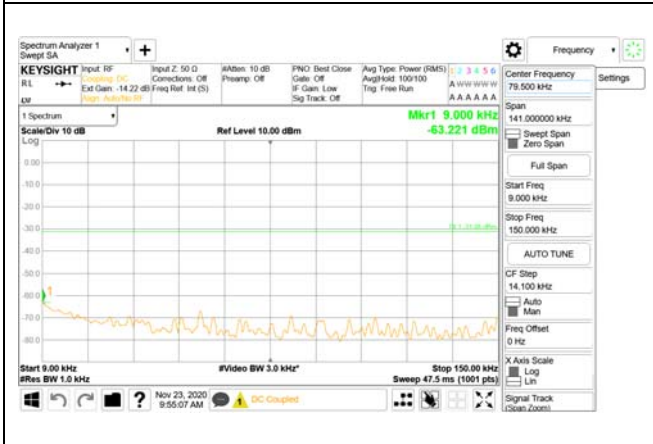

CTK Co., Ltd.
(Ho-dong), 113, Yejik-ro, Cheoin-gu,
Yongin-si, Gyeonggi-do, Korea
Tel: +82-31-339-9970
Fax: +82-31-624-9501

Report No.:
CTK-2020-04662
Page (1344) / (2355)
Pages

ANT23

9 kHz - 150 kHz