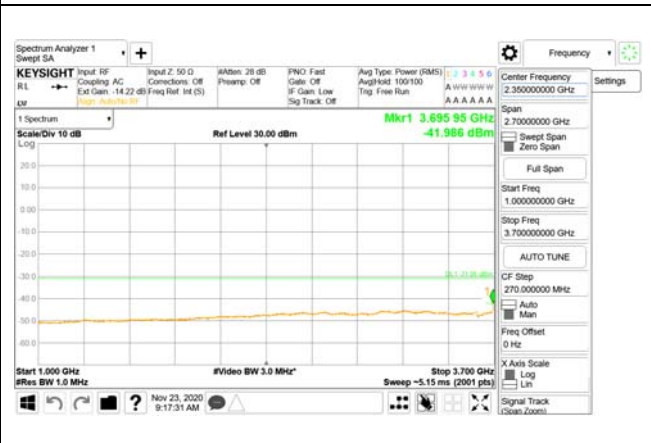

Report No.:  
 CTK-2020-04662  
 Page (1366) / (2355)  
 Pages

**ANT45**

9 kHz - 150 kHz

150 kHz - 30 MHz

30 MHz - 1000 MHz

1000 MHz - 3700 MHz

3980 MHz - 26.5 GHz

**ANT46**