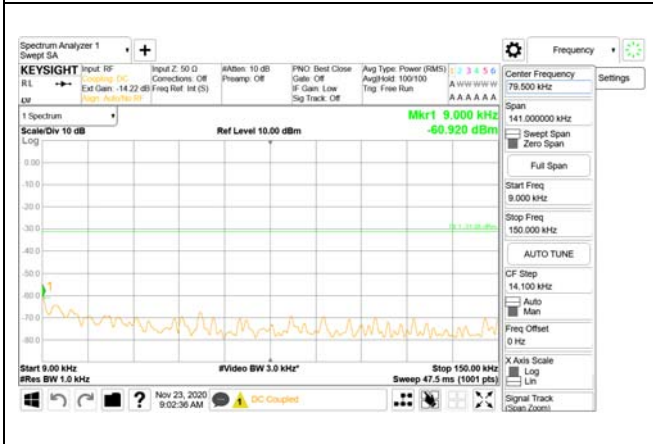

CTK Co., Ltd.
(Ho-dong), 113, Yejik-ro, Cheoin-gu,
Yongin-si, Gyeonggi-do, Korea
Tel: +82-31-339-9970
Fax: +82-31-624-9501

Report No.:
CTK-2020-04662
Page (1362) / (2355)
Pages

ANT41

9 kHz - 150 kHz