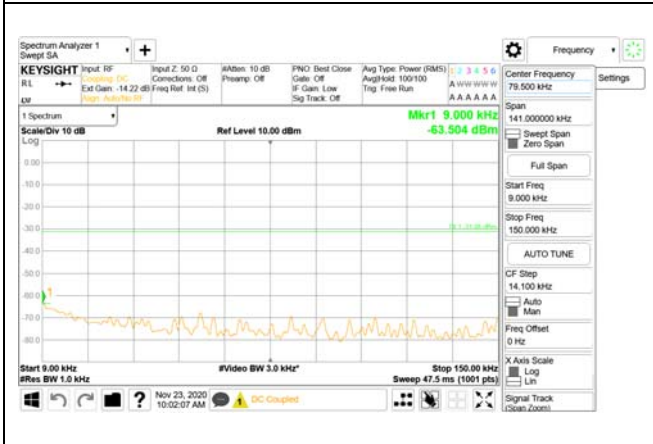

CTK Co., Ltd.
(Ho-dong), 113, Yejik-ro, Cheoin-gu,
Yongin-si, Gyeonggi-do, Korea
Tel: +82-31-339-9970
Fax: +82-31-624-9501

Report No.:
CTK-2020-04662
Page (1346) / (2355)
Pages

ANT25

9 kHz - 150 kHz