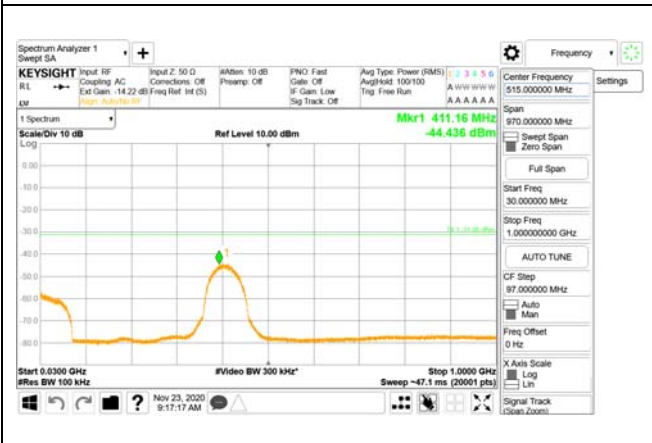

Report No.:  
 CTK-2020-04662  
 Page (1366) / (2355)  
 Pages

**ANT45**

9 kHz - 150 kHz

150 kHz - 30 MHz

30 MHz - 1000 MHz

1000 MHz - 3700 MHz

3980 MHz - 26.5 GHz

**ANT46**