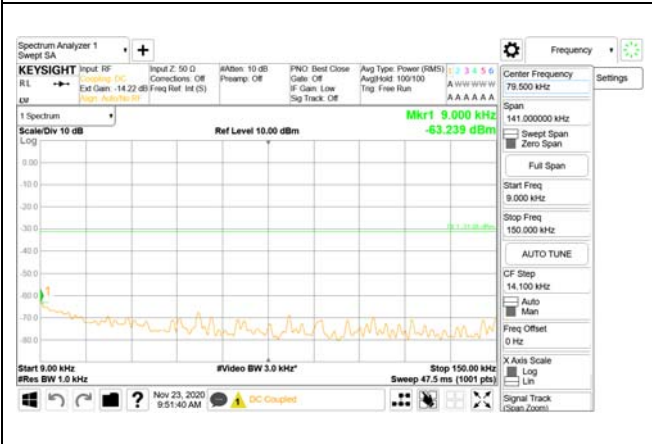

CTK Co., Ltd.
(Ho-dong), 113, Yejik-ro, Cheoin-gu,
Yongin-si, Gyeonggi-do, Korea
Tel: +82-31-339-9970
Fax: +82-31-624-9501

Report No.:
CTK-2020-04662
Page (1343) / (2355)
Pages

ANT22

9 kHz - 150 kHz