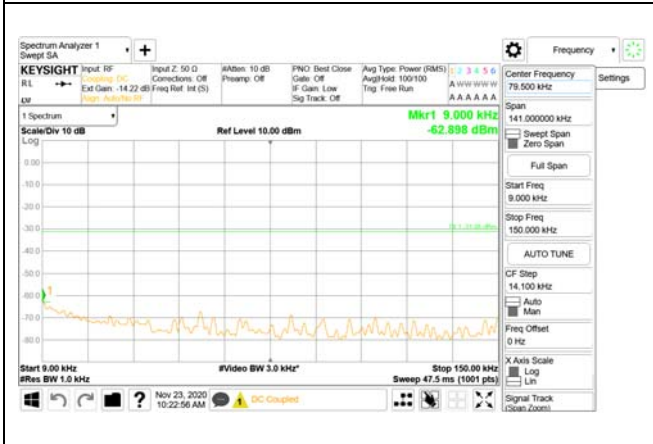

CTK Co., Ltd.
(Ho-dong), 113, Yejik-ro, Cheoin-gu,
Yongin-si, Gyeonggi-do, Korea
Tel: +82-31-339-9970
Fax: +82-31-624-9501

Report No.:
CTK-2020-04662
Page (1352) / (2355)
Pages

ANT31

9 kHz - 150 kHz