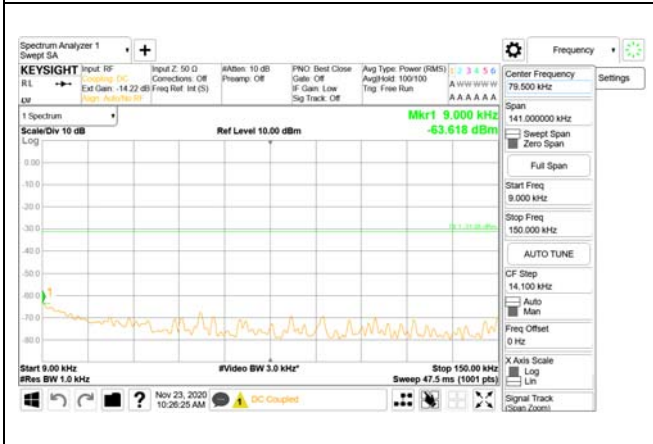

CTK Co., Ltd.
(Ho-dong), 113, Yejik-ro, Cheoin-gu,
Yongin-si, Gyeonggi-do, Korea
Tel: +82-31-339-9970
Fax: +82-31-624-9501

Report No.:
CTK-2020-04662
Page (1353) / (2355)
Pages

ANT32

9 kHz - 150 kHz