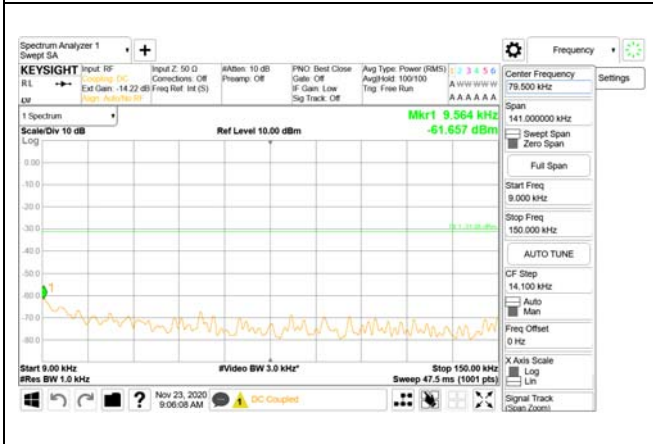

CTK Co., Ltd.
(Ho-dong), 113, Yejik-ro, Cheoin-gu,
Yongin-si, Gyeonggi-do, Korea
Tel: +82-31-339-9970
Fax: +82-31-624-9501

Report No.:
CTK-2020-04662
Page (1363) / (2355)
Pages

ANT42

9 kHz - 150 kHz