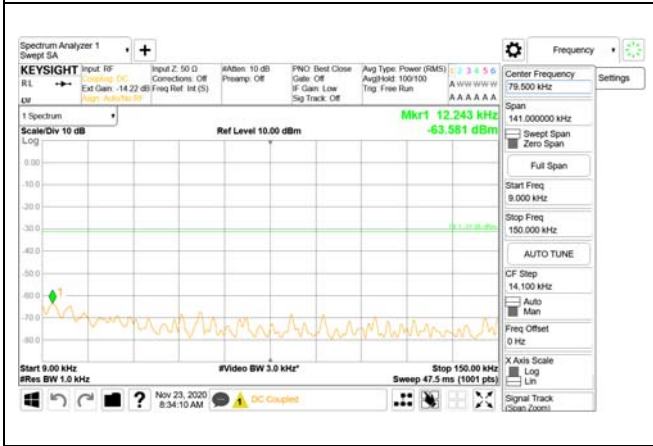

CTK Co., Ltd.
(Ho-dong), 113, Yejik-ro, Cheoin-gu,
Yongin-si, Gyeonggi-do, Korea
Tel: +82-31-339-9970
Fax: +82-31-624-9501

Report No.:
CTK-2020-04662
Page (1354) / (2355)
Pages

ANT33

9 kHz - 150 kHz