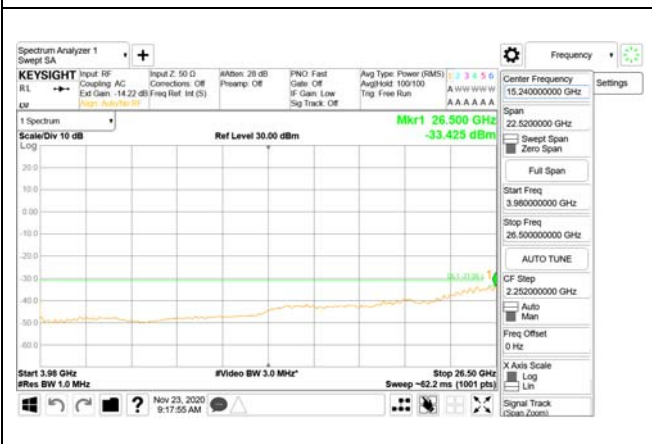

Report No.:  
 CTK-2020-04662  
 Page (1366) / (2355)  
 Pages

**ANT45**

9 kHz - 150 kHz

150 kHz - 30 MHz

30 MHz - 1000 MHz

1000 MHz - 3700 MHz

3980 MHz - 26.5 GHz

**ANT46**