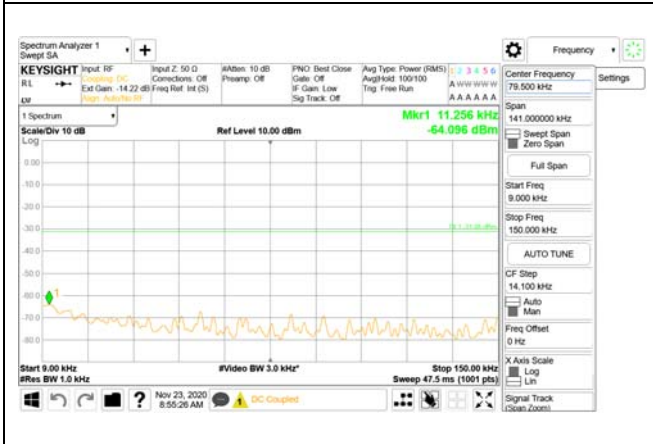

CTK Co., Ltd.
(Ho-dong), 113, Yejik-ro, Cheoin-gu,
Yongin-si, Gyeonggi-do, Korea
Tel: +82-31-339-9970
Fax: +82-31-624-9501

Report No.:
CTK-2020-04662
Page (1360) / (2355)
Pages

ANT39

9 kHz - 150 kHz