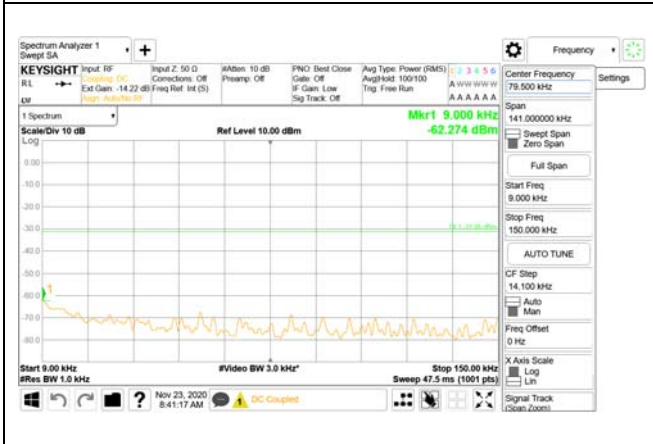

CTK Co., Ltd.
(Ho-dong), 113, Yejik-ro, Cheoin-gu,
Yongin-si, Gyeonggi-do, Korea
Tel: +82-31-339-9970
Fax: +82-31-624-9501

Report No.:
CTK-2020-04662
Page (1356) / (2355)
Pages

ANT35

9 kHz - 150 kHz