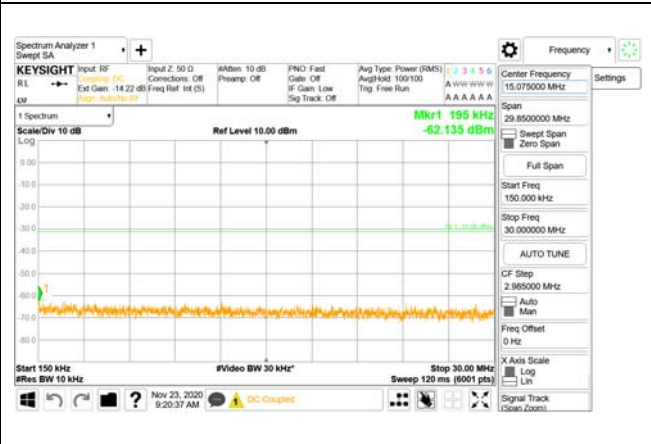

150 kHz - 30 MHz