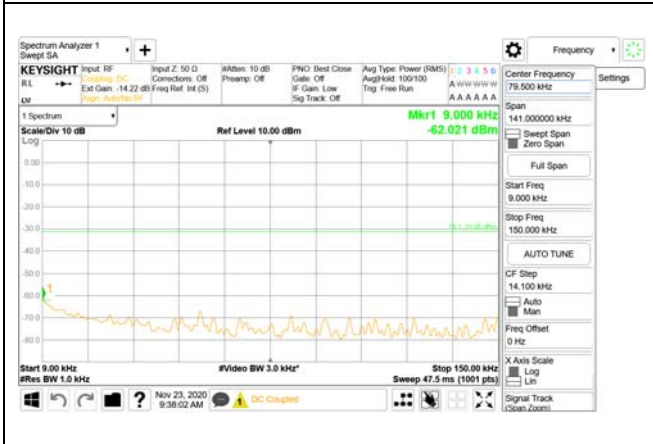

CTK Co., Ltd.
(Ho-dong), 113, Yejik-ro, Cheoin-gu,
Yongin-si, Gyeonggi-do, Korea
Tel: +82-31-339-9970
Fax: +82-31-624-9501

Report No.:
CTK-2020-04662
Page (1372) / (2355)
Pages

ANT51

9 kHz - 150 kHz