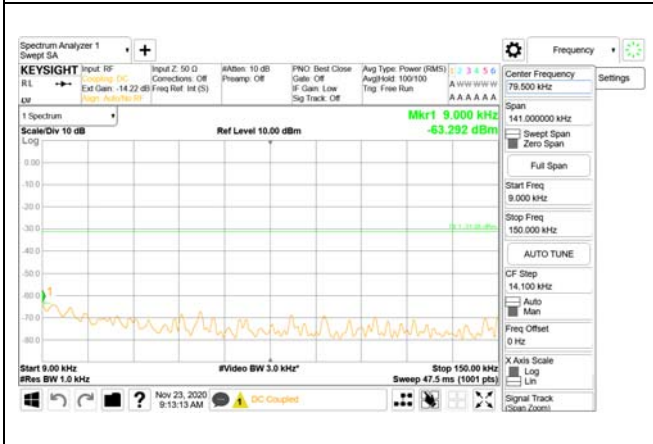

CTK Co., Ltd.
(Ho-dong), 113, Yejik-ro, Cheoin-gu,
Yongin-si, Gyeonggi-do, Korea
Tel: +82-31-339-9970
Fax: +82-31-624-9501

Report No.:
CTK-2020-04662
Page (1365) / (2355)
Pages

ANT44

9 kHz - 150 kHz