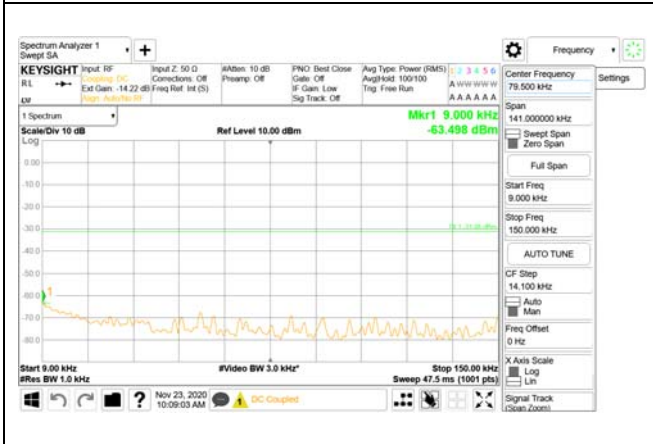

CTK Co., Ltd.
(Ho-dong), 113, Yejik-ro, Cheoin-gu,
Yongin-si, Gyeonggi-do, Korea
Tel: +82-31-339-9970
Fax: +82-31-624-9501

Report No.:
CTK-2020-04662
Page (1348) / (2355)
Pages

ANT27

9 kHz - 150 kHz