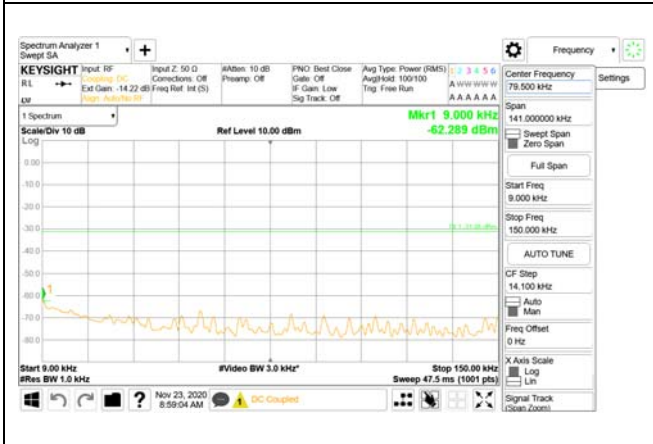

CTK Co., Ltd.
(Ho-dong), 113, Yejik-ro, Cheoin-gu,
Yongin-si, Gyeonggi-do, Korea
Tel: +82-31-339-9970
Fax: +82-31-624-9501

Report No.:
CTK-2020-04662
Page (1361) / (2355)
Pages

ANT40

9 kHz - 150 kHz