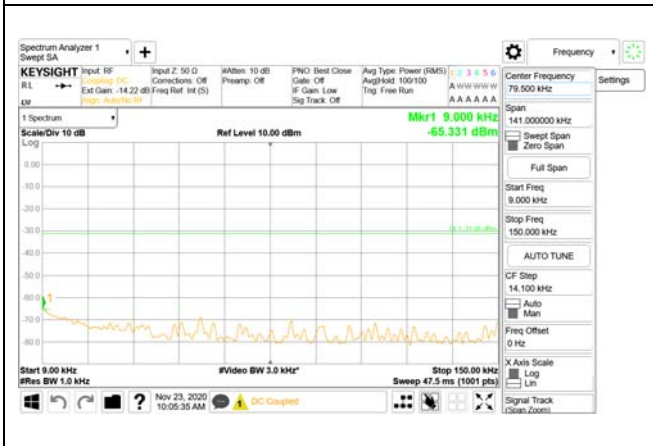

CTK Co., Ltd.
(Ho-dong), 113, Yejik-ro, Cheoin-gu,
Yongin-si, Gyeonggi-do, Korea
Tel: +82-31-339-9970
Fax: +82-31-624-9501

Report No.:
CTK-2020-04662
Page (1347) / (2355)
Pages

ANT26

9 kHz - 150 kHz