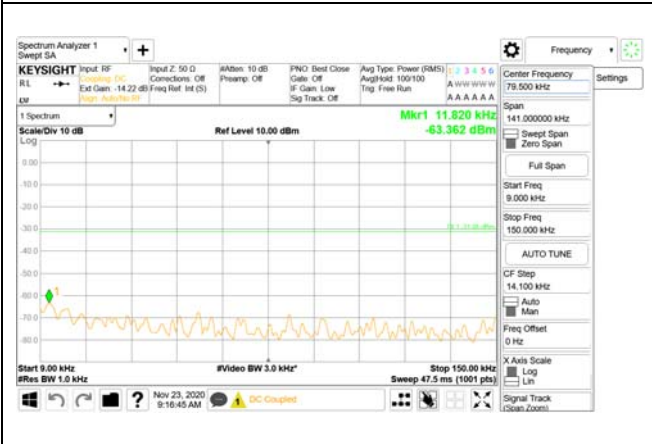

CTK Co., Ltd.
(Ho-dong), 113, Yejik-ro, Cheoin-gu,
Yongin-si, Gyeonggi-do, Korea
Tel: +82-31-339-9970
Fax: +82-31-624-9501

Report No.:
CTK-2020-04662
Page (1366) / (2355)
Pages

ANT45

9 kHz - 150 kHz