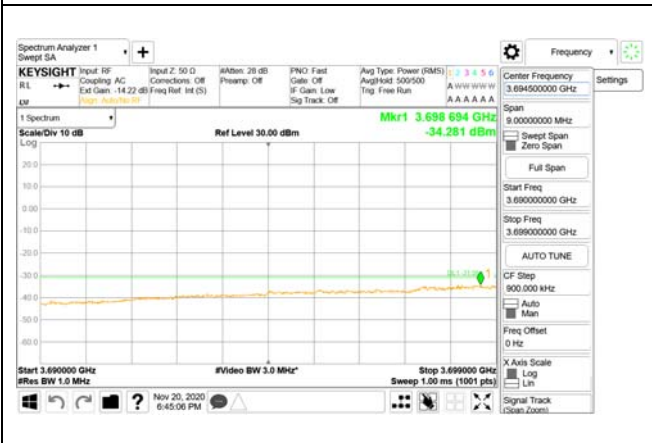

Report No.:
 CTK-2020-04662
 Page (1300) / (2355)
 Pages

ANT43

9 kHz - 150 kHz

150 kHz - 30 MHz

30 MHz - 1000 MHz

1000 MHz - 3690 MHz

3690 MHz - 3699 MHz

3980 MHz - 26.5 GHz