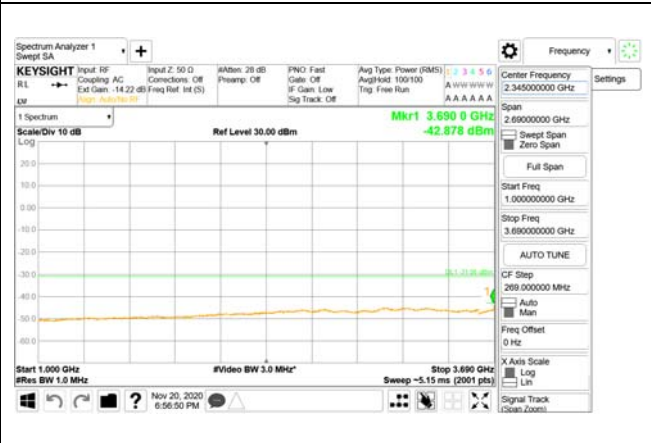

1000 MHz - 3690 MHz