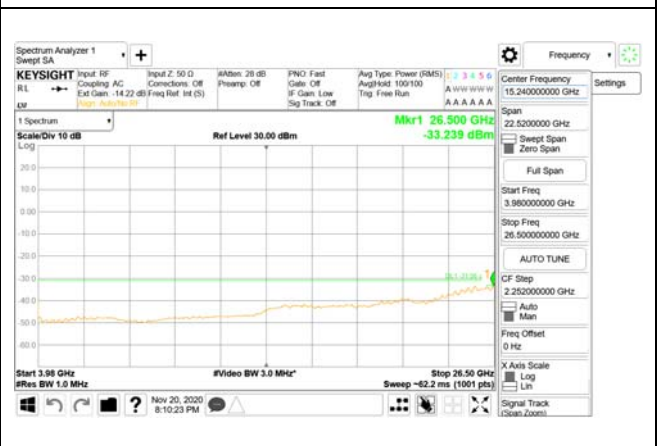

Report No.:
CTK-2020-04662
Page (1321) / (2355)
Pages

ANT64

9 kHz - 150 kHz

150 kHz - 30 MHz

30 MHz - 1000 MHz

1000 MHz - 3690 MHz

3690 MHz - 3699 MHz

3980 MHz - 26.5 GHz