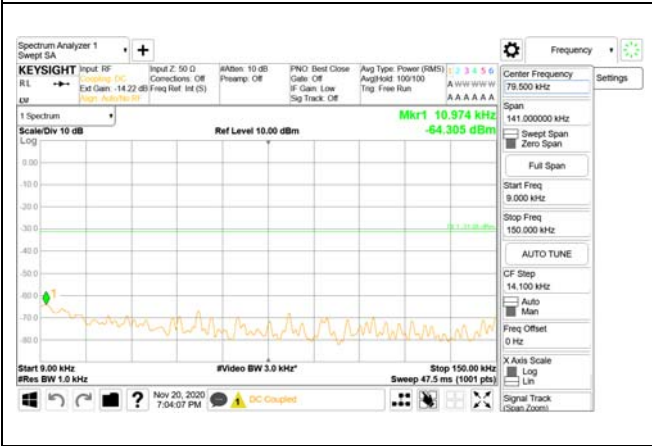

CTK Co., Ltd.
(Ho-dong), 113, Yejik-ro, Cheoin-gu,
Yongin-si, Gyeonggi-do, Korea
Tel: +82-31-339-9970
Fax: +82-31-624-9501

Report No.:
CTK-2020-04662
Page (1305) / (2355)
Pages

ANT48

9 kHz - 150 kHz