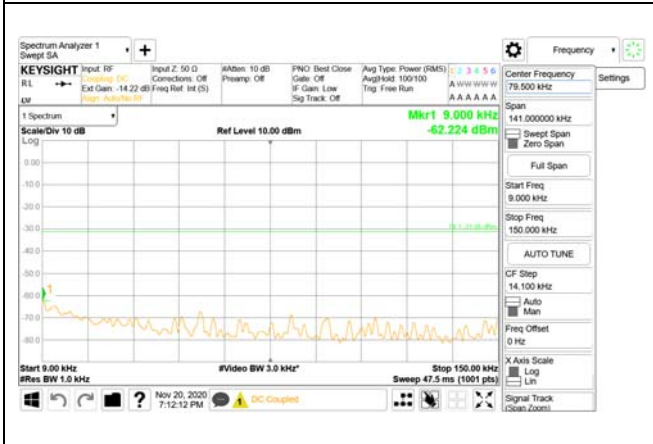

CTK Co., Ltd.
(Ho-dong), 113, Yejik-ro, Cheoin-gu,
Yongin-si, Gyeonggi-do, Korea
Tel: +82-31-339-9970
Fax: +82-31-624-9501

Report No.:
CTK-2020-04662
Page (1307) / (2355)
Pages

ANT50

9 kHz - 150 kHz