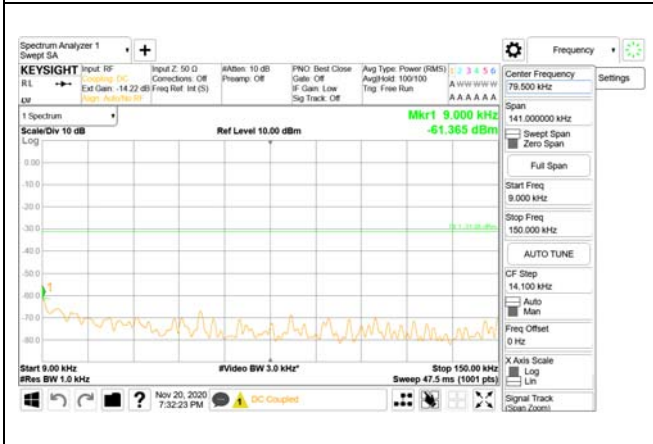

CTK Co., Ltd.
(Ho-dong), 113, Yejik-ro, Cheoin-gu,
Yongin-si, Gyeonggi-do, Korea
Tel: +82-31-339-9970
Fax: +82-31-624-9501

Report No.:
CTK-2020-04662
Page (1312) / (2355)
Pages

ANT55

9 kHz - 150 kHz