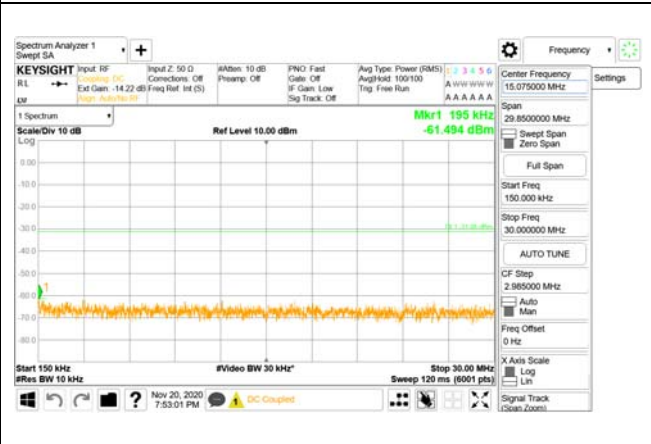

150 kHz - 30 MHz