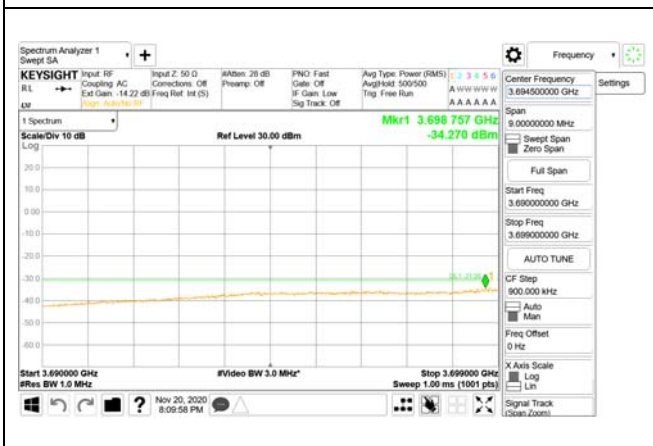

Report No.:
CTK-2020-04662
Page (1321) / (2355)
Pages

ANT64

9 kHz - 150 kHz

150 kHz - 30 MHz

30 MHz - 1000 MHz

1000 MHz - 3690 MHz

3690 MHz - 3699 MHz

3980 MHz - 26.5 GHz