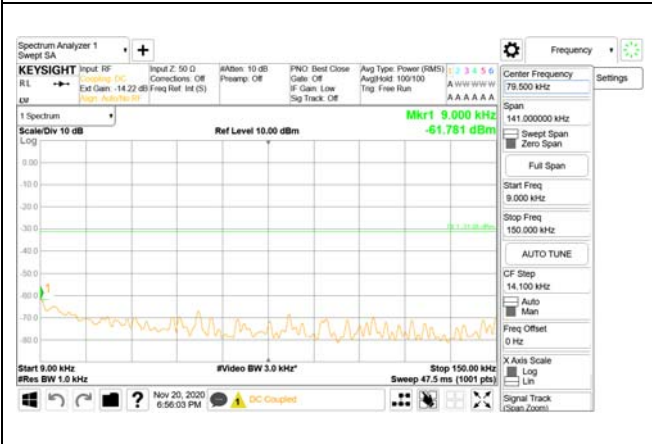

CTK Co., Ltd.
(Ho-dong), 113, Yejik-ro, Cheoin-gu,
Yongin-si, Gyeonggi-do, Korea
Tel: +82-31-339-9970
Fax: +82-31-624-9501

Report No.:
CTK-2020-04662
Page (1303) / (2355)
Pages

ANT46

9 kHz - 150 kHz