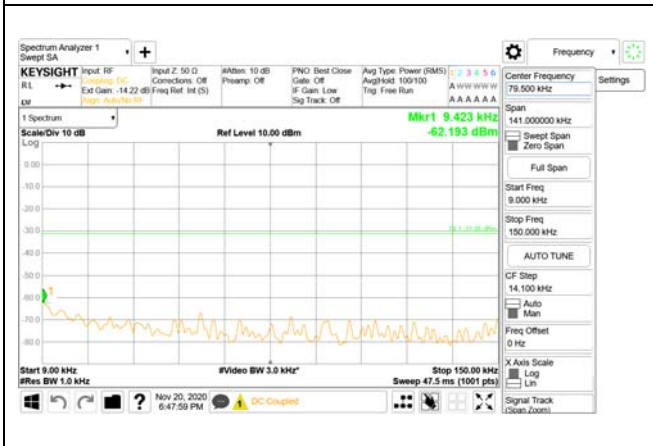

CTK Co., Ltd.
(Ho-dong), 113, Yejik-ro, Cheoin-gu,
Yongin-si, Gyeonggi-do, Korea
Tel: +82-31-339-9970
Fax: +82-31-624-9501

Report No.:
CTK-2020-04662
Page (1301) / (2355)
Pages

ANT44

9 kHz - 150 kHz