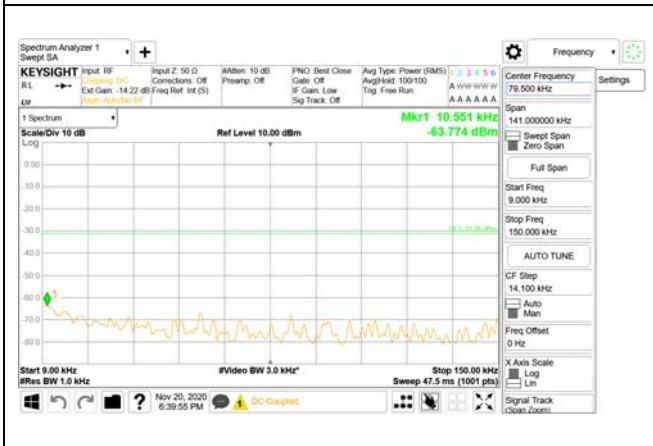

CTK Co., Ltd.
(Ho-dong), 113, Yejik-ro, Cheoin-gu,
Yongin-si, Gyeonggi-do, Korea
Tel: +82-31-339-9970
Fax: +82-31-624-9501

Report No.:
CTK-2020-04662
Page (1299) / (2355)
Pages

ANT42

9 kHz - 150 kHz