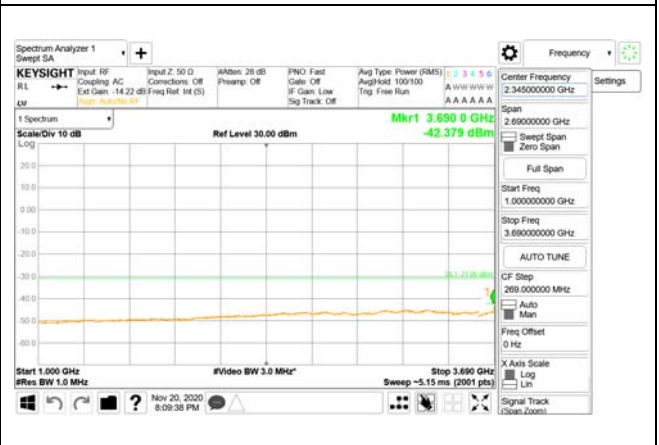

Report No.:
CTK-2020-04662
Page (1321) / (2355)
Pages

ANT64

9 kHz - 150 kHz

150 kHz - 30 MHz

30 MHz - 1000 MHz

1000 MHz - 3690 MHz

3690 MHz - 3699 MHz

3980 MHz - 26.5 GHz