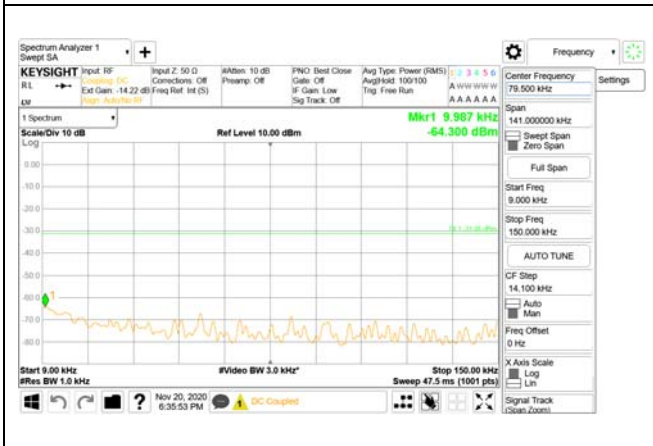

Report No.:
CTK-2020-04662
Page (1298) / (2355)
Pages

ANT41

9 kHz - 150 kHz

150 kHz - 30 MHz

30 MHz - 1000 MHz

1000 MHz - 3690 MHz

3690 MHz - 3699 MHz

3980 MHz - 26.5 GHz