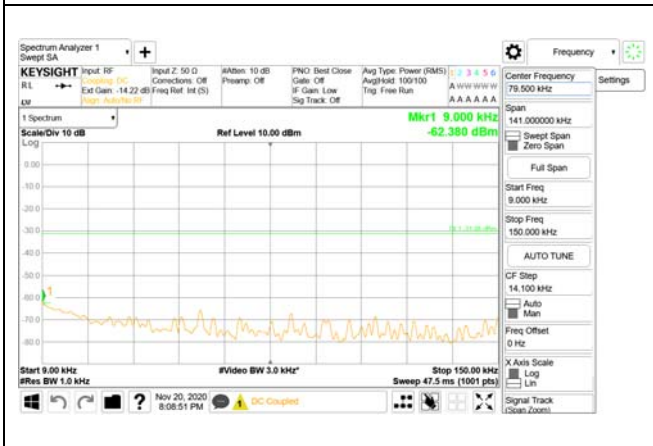

CTK Co., Ltd.
(Ho-dong), 113, Yejik-ro, Cheoin-gu,
Yongin-si, Gyeonggi-do, Korea
Tel: +82-31-339-9970
Fax: +82-31-624-9501

Report No.:
CTK-2020-04662
Page (1321) / (2355)
Pages

ANT64

9 kHz - 150 kHz