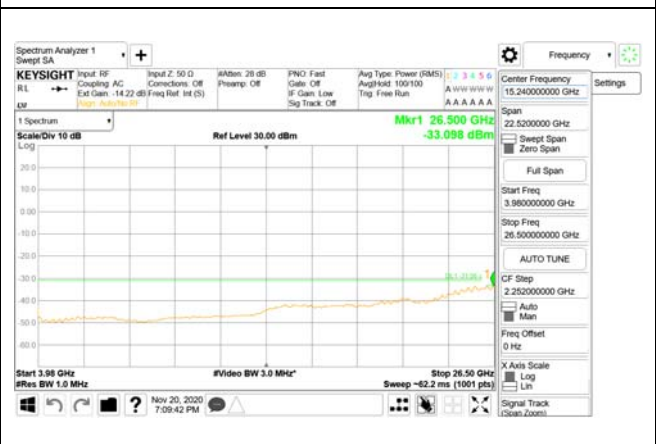

Report No.:
CTK-2020-04662
Page (1306) / (2355)
Pages

ANT49

9 kHz - 150 kHz

150 kHz - 30 MHz

30 MHz - 1000 MHz

1000 MHz - 3690 MHz

3690 MHz - 3699 MHz

3980 MHz - 26.5 GHz