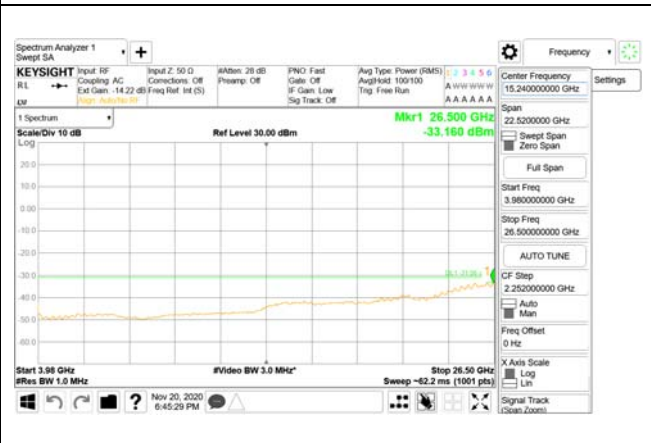

Report No.:
 CTK-2020-04662
 Page (1300) / (2355)
 Pages

ANT43

9 kHz - 150 kHz

150 kHz - 30 MHz

30 MHz - 1000 MHz

1000 MHz - 3690 MHz

3690 MHz - 3699 MHz

3980 MHz - 26.5 GHz