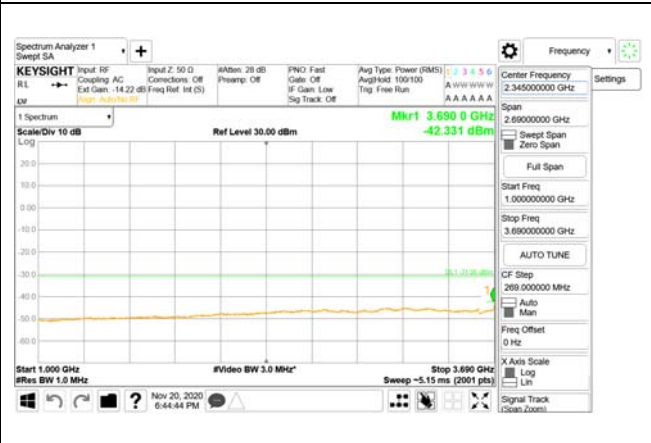

Report No.:
 CTK-2020-04662
 Page (1300) / (2355)
 Pages

ANT43

9 kHz - 150 kHz

150 kHz - 30 MHz

30 MHz - 1000 MHz

1000 MHz - 3690 MHz

3690 MHz - 3699 MHz

3980 MHz - 26.5 GHz