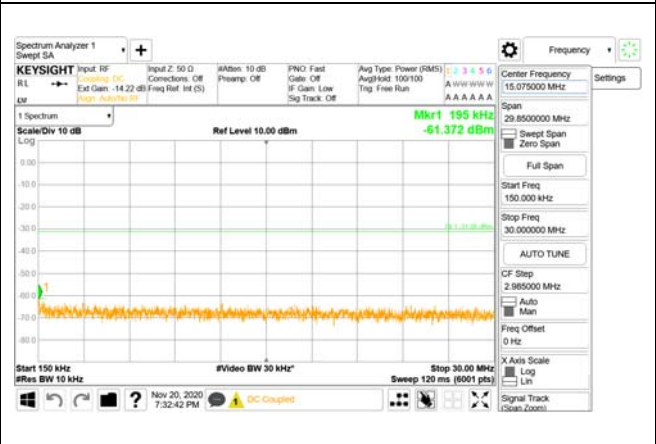

150 kHz - 30 MHz