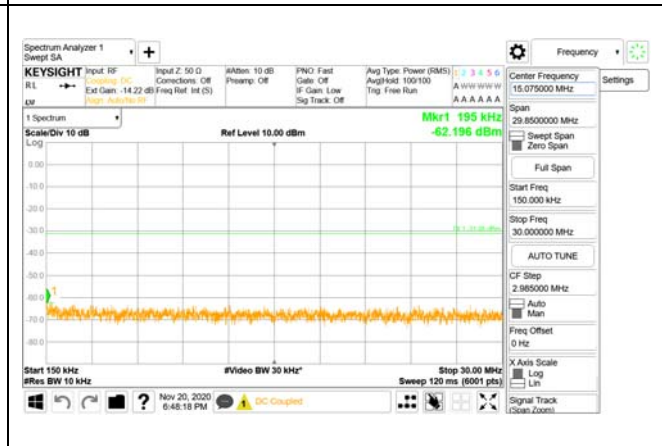

CTK Co., Ltd.
(Ho-dong), 113, Yejik-ro, Cheoin-gu,
Yongin-si, Gyeonggi-do, Korea
Tel: +82-31-339-9970
Fax: +82-31-624-9501

Report No.:
CTK-2020-04662
Page (1301) / (2355)
Pages

ANT44

9 kHz - 150 kHz

150 kHz - 30 MHz