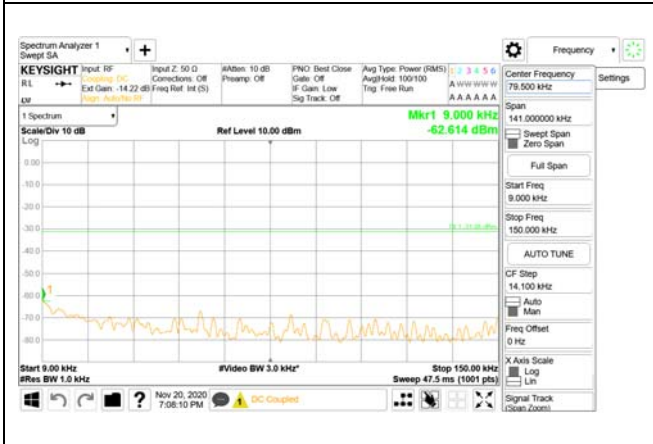

CTK Co., Ltd.
(Ho-dong), 113, Yejik-ro, Cheoin-gu,
Yongin-si, Gyeonggi-do, Korea
Tel: +82-31-339-9970
Fax: +82-31-624-9501

Report No.:
CTK-2020-04662
Page (1306) / (2355)
Pages

ANT49

9 kHz - 150 kHz