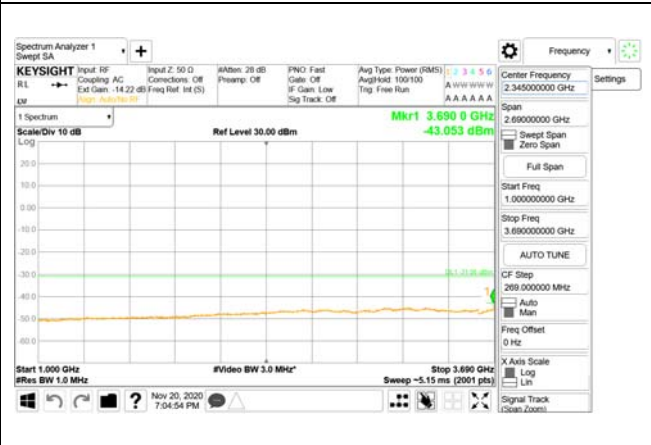

1000 MHz - 3690 MHz