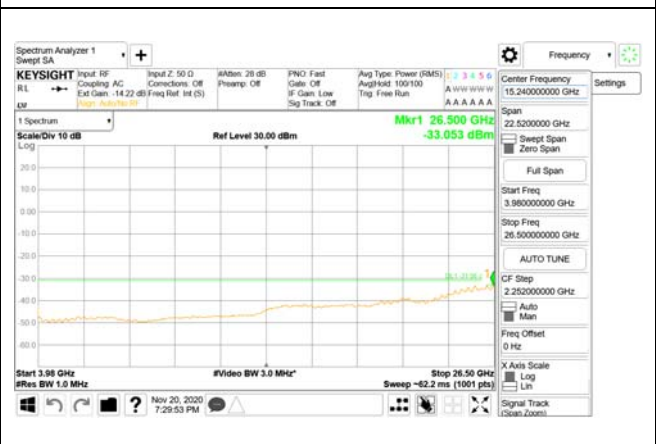

30 MHz - 1000 MHz

1000 MHz - 3690 MHz

3690 MHz - 3699 MHz

3980 MHz - 26.5 GHz

CTK Co., Ltd.
(Ho-dong), 113, Yejik-ro, Cheoin-gu,
Yongin-si, Gyeonggi-do, Korea
Tel: +82-31-339-9970
Fax: +82-31-624-9501

Report No.:
CTK-2020-04662
Page (1312) / (2355)
Pages