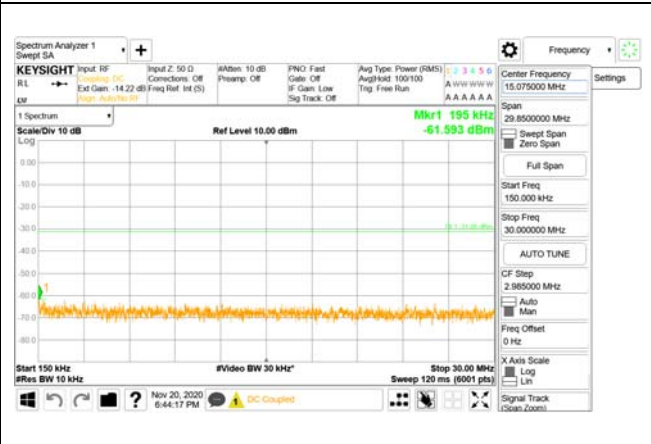

Report No.:
 CTK-2020-04662
 Page (1300) / (2355)
 Pages

ANT43

9 kHz - 150 kHz

150 kHz - 30 MHz

30 MHz - 1000 MHz

1000 MHz - 3690 MHz

3690 MHz - 3699 MHz

3980 MHz - 26.5 GHz