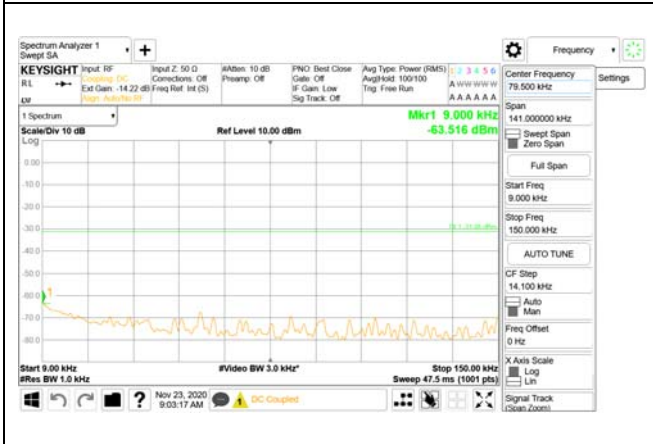

CTK Co., Ltd.
(Ho-dong), 113, Yejik-ro, Cheoin-gu,
Yongin-si, Gyeonggi-do, Korea
Tel: +82-31-339-9970
Fax: +82-31-624-9501

Report No.:
CTK-2020-04662
Page (1329) / (2355)
Pages

ANT8

9 kHz - 150 kHz