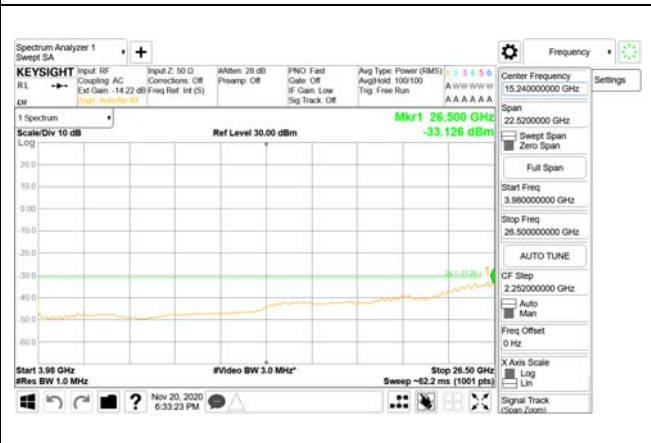

3980 MHz - 26.5 GHz