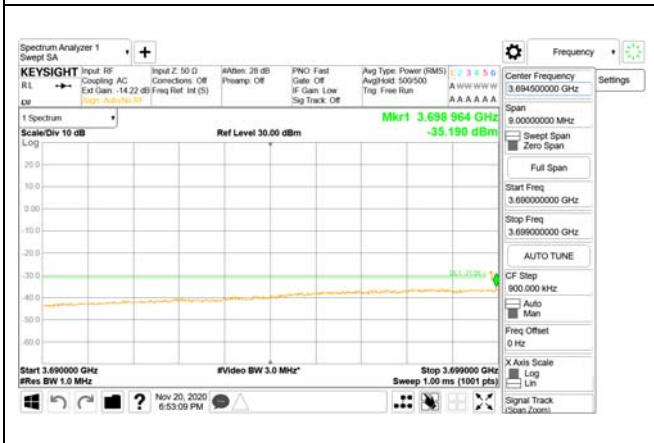

Report No.:
 CTK-2020-04662
 Page (1302) / (2355)
 Pages

ANT45

9 kHz - 150 kHz

150 kHz - 30 MHz

30 MHz - 1000 MHz

1000 MHz - 3690 MHz

3690 MHz - 3699 MHz

3980 MHz - 26.5 GHz