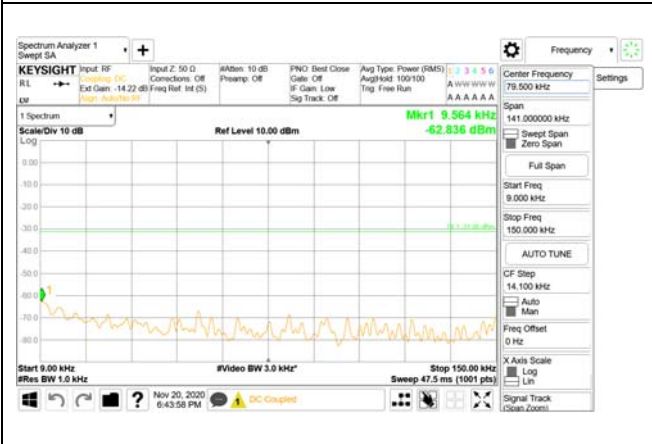

CTK Co., Ltd.
(Ho-dong), 113, Yejik-ro, Cheoin-gu,
Yongin-si, Gyeonggi-do, Korea
Tel: +82-31-339-9970
Fax: +82-31-624-9501

Report No.:
CTK-2020-04662
Page (1300) / (2355)
Pages

ANT43

9 kHz - 150 kHz