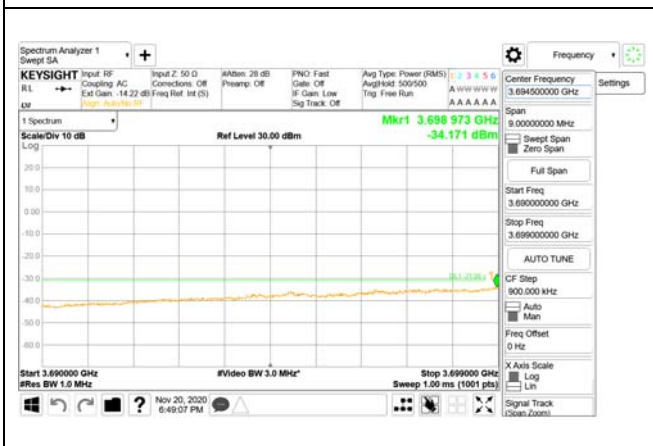

3690 MHz - 3699 MHz