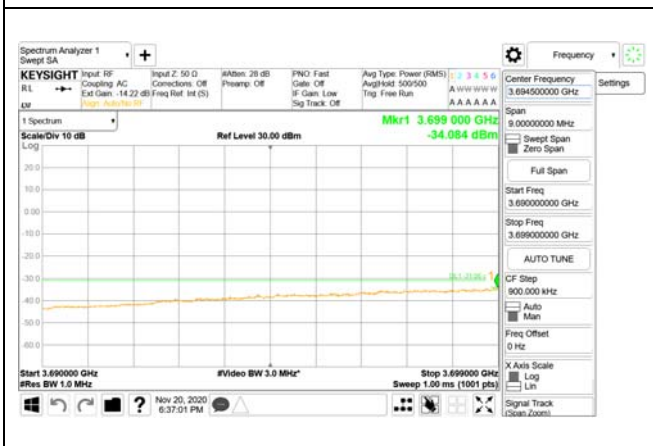

Report No.:
CTK-2020-04662
Page (1298) / (2355)
Pages

ANT41

9 kHz - 150 kHz

150 kHz - 30 MHz

30 MHz - 1000 MHz

1000 MHz - 3690 MHz

3690 MHz - 3699 MHz

3980 MHz - 26.5 GHz