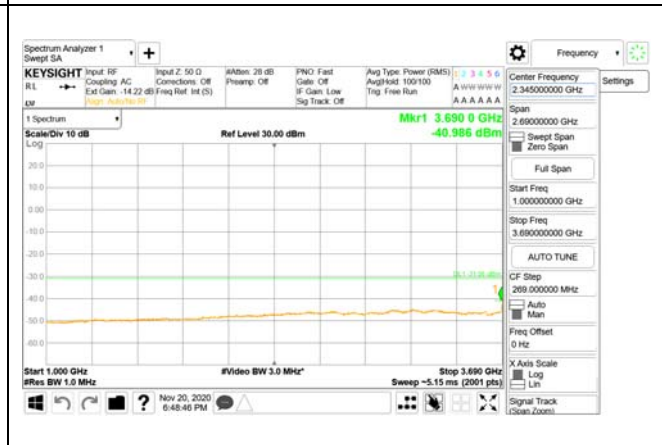

1000 MHz - 3690 MHz