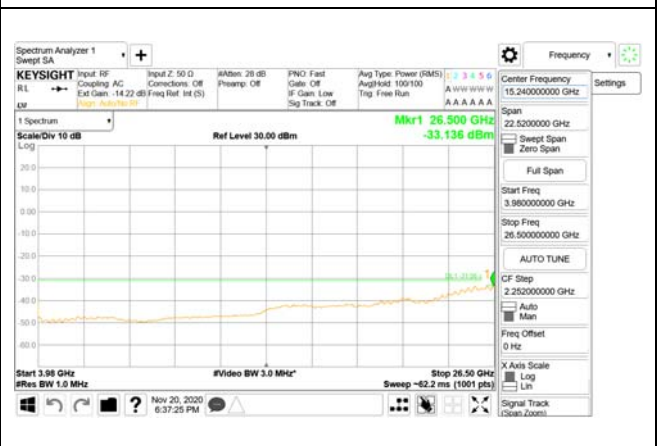

Report No.:
CTK-2020-04662
Page (1298) / (2355)
Pages

ANT41

9 kHz - 150 kHz

150 kHz - 30 MHz

30 MHz - 1000 MHz

1000 MHz - 3690 MHz

3690 MHz - 3699 MHz

3980 MHz - 26.5 GHz