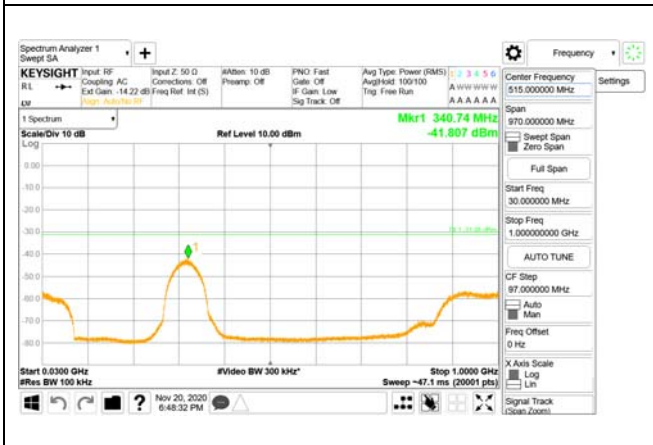

30 MHz - 1000 MHz