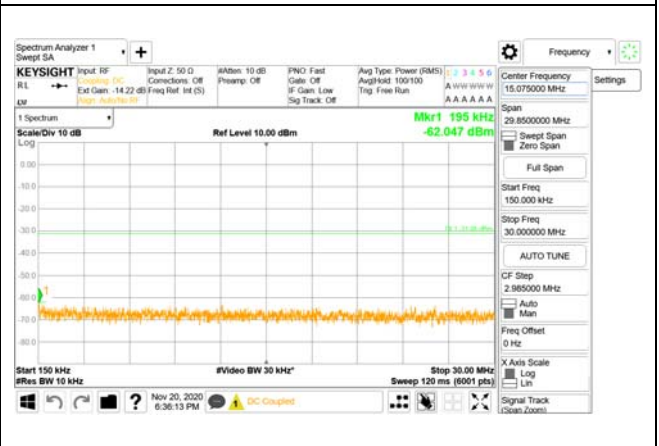

Report No.:
CTK-2020-04662
Page (1298) / (2355)
Pages

ANT41

9 kHz - 150 kHz

150 kHz - 30 MHz

30 MHz - 1000 MHz

1000 MHz - 3690 MHz

3690 MHz - 3699 MHz

3980 MHz - 26.5 GHz