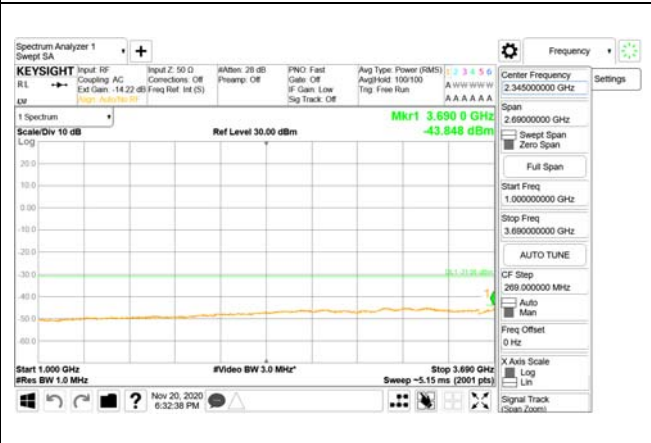

1000 MHz - 3690 MHz