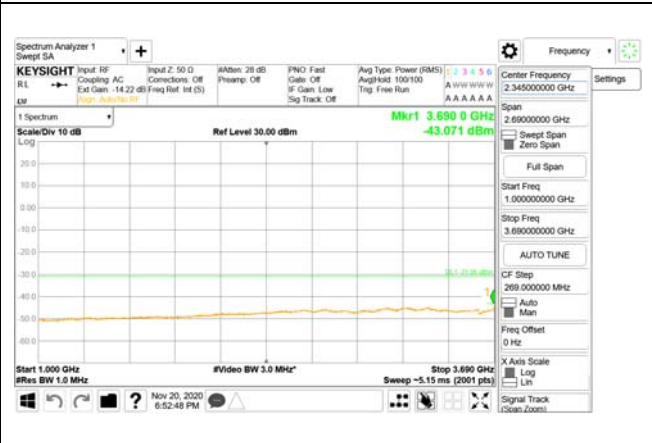

Report No.:
 CTK-2020-04662
 Page (1302) / (2355)
 Pages

ANT45

9 kHz - 150 kHz

150 kHz - 30 MHz

30 MHz - 1000 MHz

1000 MHz - 3690 MHz

3690 MHz - 3699 MHz

3980 MHz - 26.5 GHz