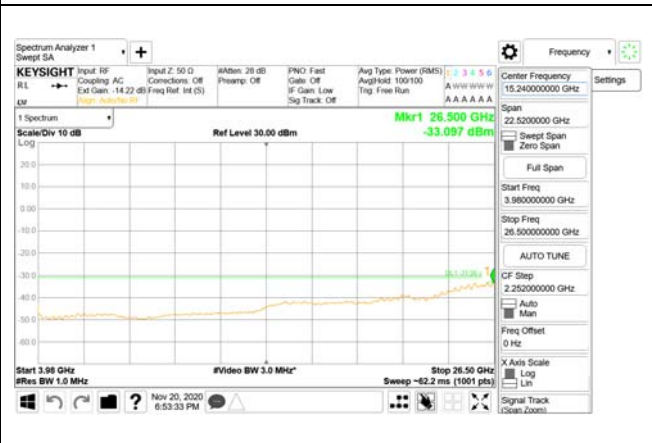

Report No.:
 CTK-2020-04662
 Page (1302) / (2355)
 Pages

ANT45

9 kHz - 150 kHz

150 kHz - 30 MHz

30 MHz - 1000 MHz

1000 MHz - 3690 MHz

3690 MHz - 3699 MHz

3980 MHz - 26.5 GHz