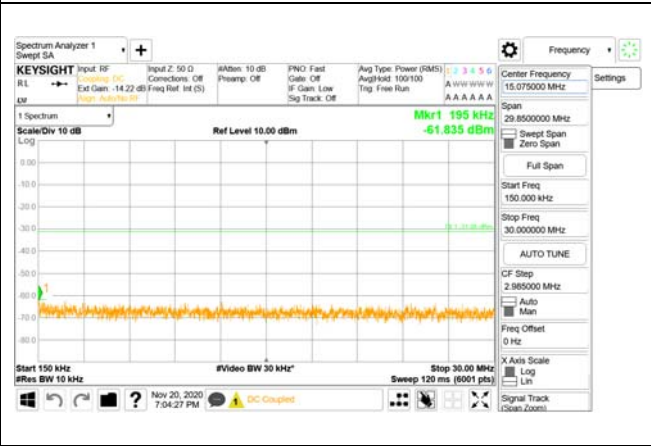

150 kHz - 30 MHz