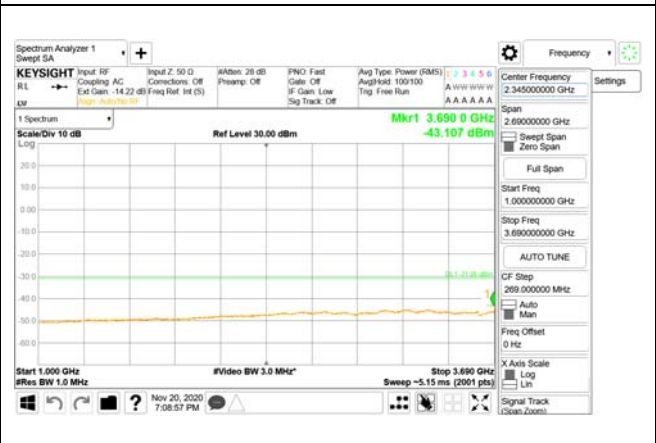

Report No.:
CTK-2020-04662
Page (1306) / (2355)
Pages

ANT49

9 kHz - 150 kHz

150 kHz - 30 MHz

30 MHz - 1000 MHz

1000 MHz - 3690 MHz

3690 MHz - 3699 MHz

3980 MHz - 26.5 GHz