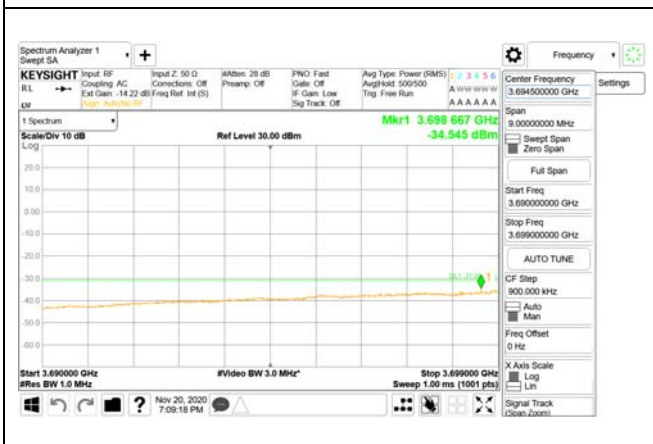

Report No.:
CTK-2020-04662
Page (1306) / (2355)
Pages

ANT49

9 kHz - 150 kHz

150 kHz - 30 MHz

30 MHz - 1000 MHz

1000 MHz - 3690 MHz

3690 MHz - 3699 MHz

3980 MHz - 26.5 GHz