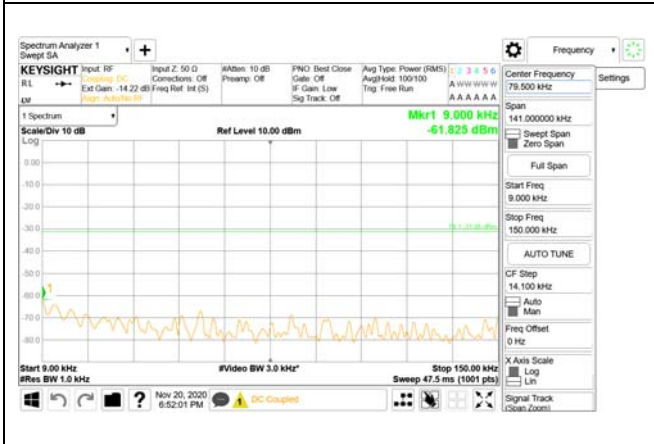

CTK Co., Ltd.
(Ho-dong), 113, Yejik-ro, Cheoin-gu,
Yongin-si, Gyeonggi-do, Korea
Tel: +82-31-339-9970
Fax: +82-31-624-9501

Report No.:
CTK-2020-04662
Page (1302) / (2355)
Pages

ANT45

9 kHz - 150 kHz