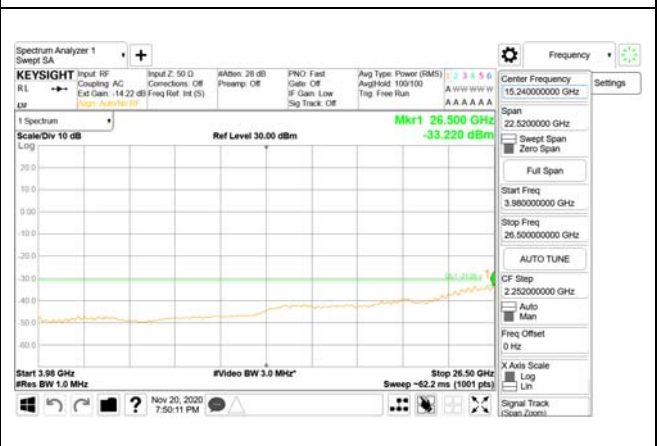

30 MHz - 1000 MHz

1000 MHz - 3690 MHz

3690 MHz - 3699 MHz

3980 MHz - 26.5 GHz

CTK Co., Ltd.
(Ho-dong), 113, Yejik-ro, Cheoin-gu,
Yongin-si, Gyeonggi-do, Korea
Tel: +82-31-339-9970
Fax: +82-31-624-9501

Report No.:
CTK-2020-04662
Page (1317) / (2355)
Pages