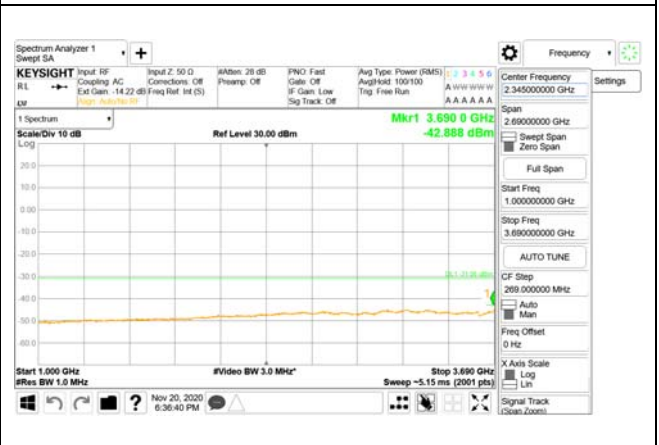

Report No.:
CTK-2020-04662
Page (1298) / (2355)
Pages

ANT41

9 kHz - 150 kHz

150 kHz - 30 MHz

30 MHz - 1000 MHz

1000 MHz - 3690 MHz

3690 MHz - 3699 MHz

3980 MHz - 26.5 GHz