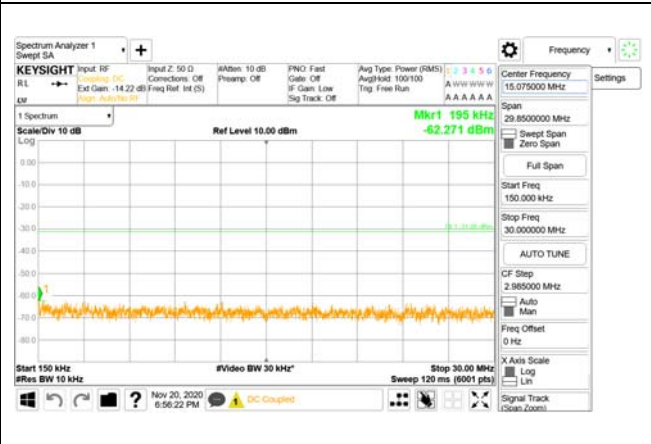

150 kHz - 30 MHz