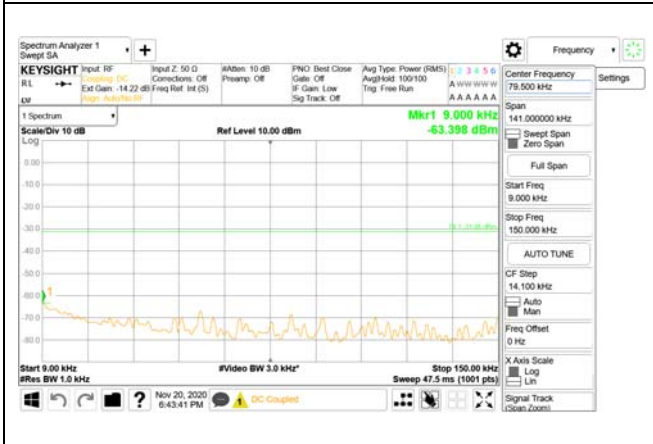

CTK Co., Ltd.
(Ho-dong), 113, Yejik-ro, Cheoin-gu,
Yongin-si, Gyeonggi-do, Korea
Tel: +82-31-339-9970
Fax: +82-31-624-9501

Report No.:
CTK-2020-04662
Page (1267) / (2355)
Pages

ANT10

9 kHz - 150 kHz