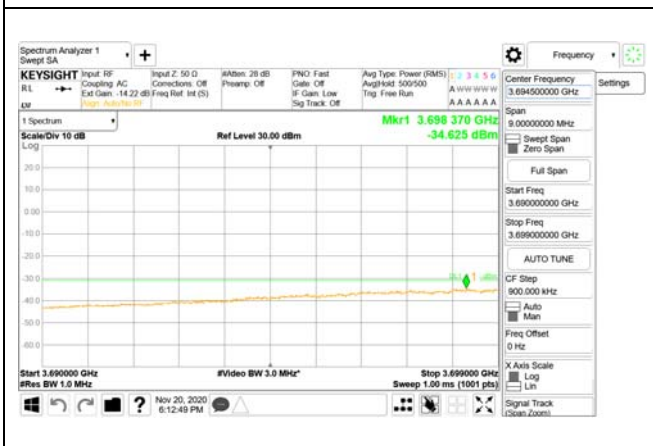

Report No.:
 CTK-2020-04662
 Page (1292) / (2355)
 Pages

ANT35

9 kHz - 150 kHz

150 kHz - 30 MHz

30 MHz - 1000 MHz

1000 MHz - 3690 MHz

3690 MHz - 3699 MHz

3980 MHz - 26.5 GHz