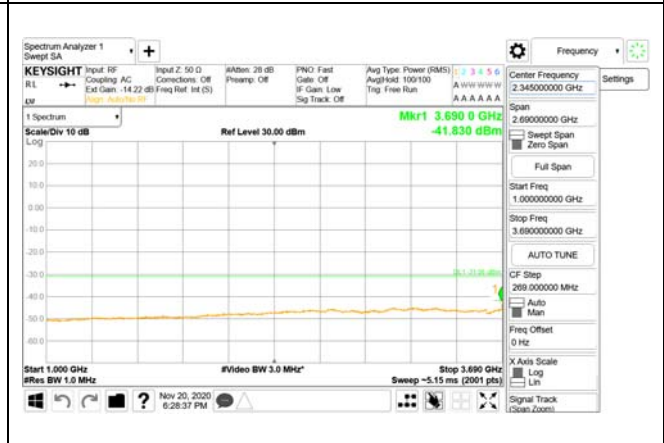

Report No.:
CTK-2020-04662
Page (1296) / (2355)
Pages

ANT39

9 kHz - 150 kHz

150 kHz - 30 MHz

30 MHz - 1000 MHz

1000 MHz - 3690 MHz

3690 MHz - 3699 MHz

3980 MHz - 26.5 GHz