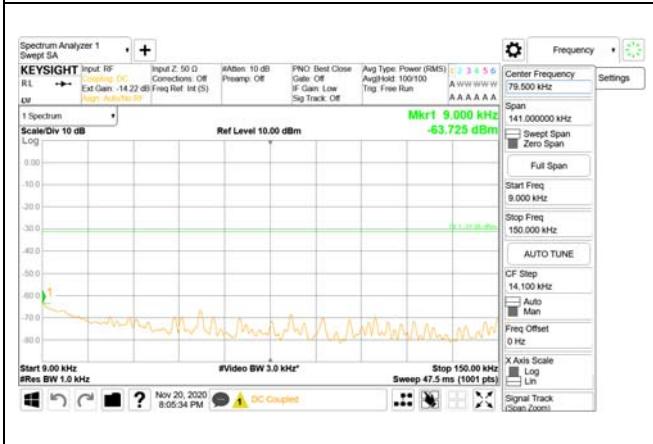

CTK Co., Ltd.
(Ho-dong), 113, Yejik-ro, Cheoin-gu,
Yongin-si, Gyeonggi-do, Korea
Tel: +82-31-339-9970
Fax: +82-31-624-9501

Report No.:
CTK-2020-04662
Page (1288) / (2355)
Pages

ANT31

9 kHz - 150 kHz