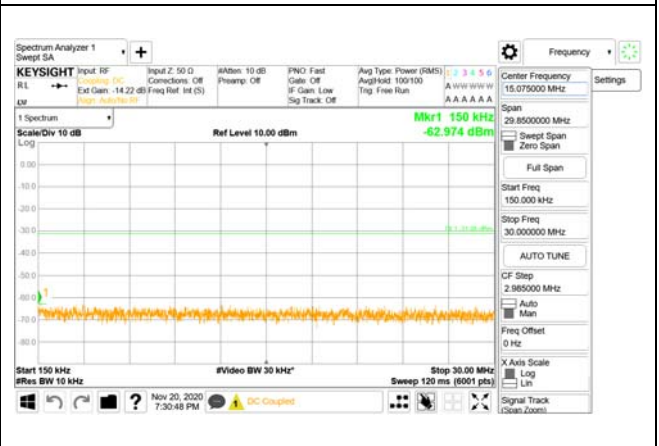

ANT22

9 kHz - 150 kHz

150 kHz - 30 MHz

30 MHz - 1000 MHz

1000 MHz - 3690 MHz

3690 MHz - 3699 MHz

3980 MHz - 26.5 GHz

ANT23