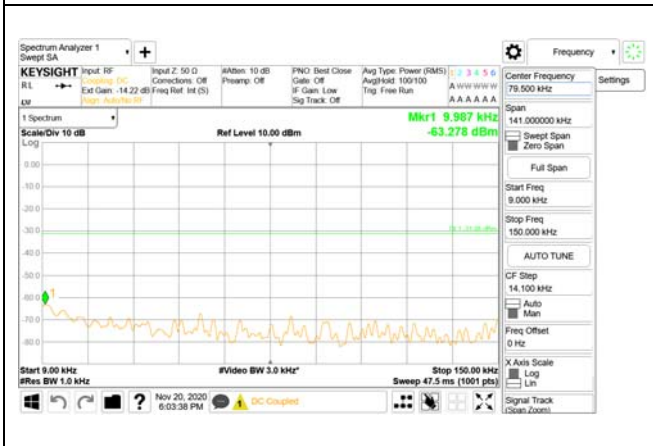

CTK Co., Ltd.
(Ho-dong), 113, Yejik-ro, Cheoin-gu,
Yongin-si, Gyeonggi-do, Korea
Tel: +82-31-339-9970
Fax: +82-31-624-9501

Report No.:
CTK-2020-04662
Page (1290) / (2355)
Pages

ANT33

9 kHz - 150 kHz