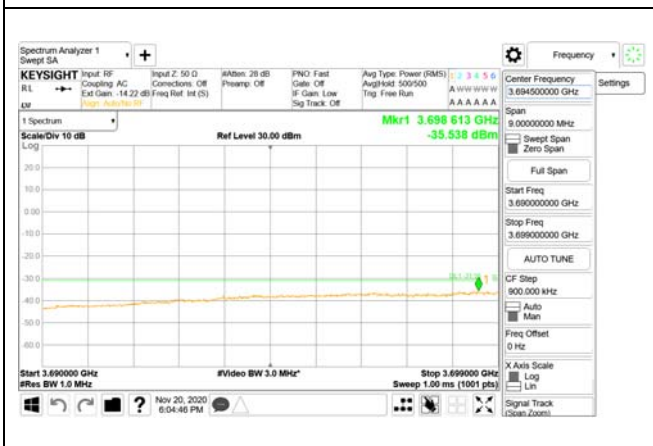

Report No.:
CTK-2020-04662
Page (1290) / (2355)
Pages

ANT33

9 kHz - 150 kHz

150 kHz - 30 MHz

30 MHz - 1000 MHz

1000 MHz - 3690 MHz

3690 MHz - 3699 MHz

3980 MHz - 26.5 GHz