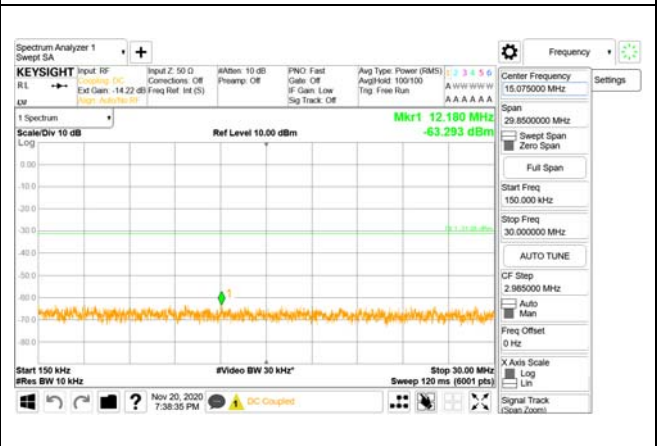

150 kHz - 30 MHz