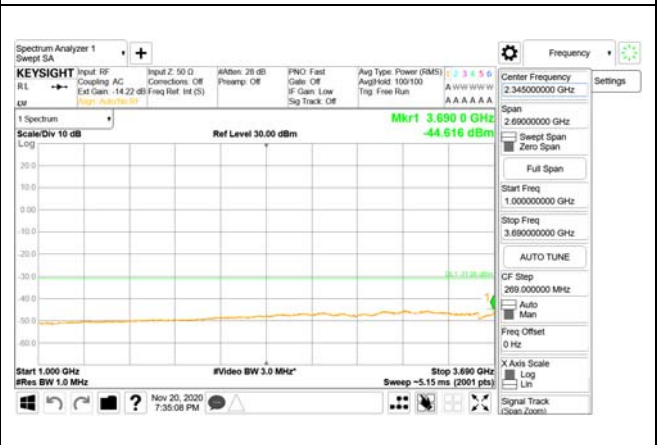

1000 MHz - 3690 MHz