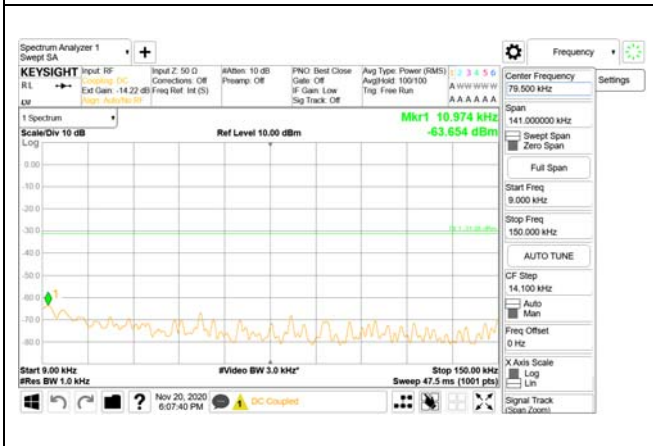

ANT34

9 kHz - 150 kHz