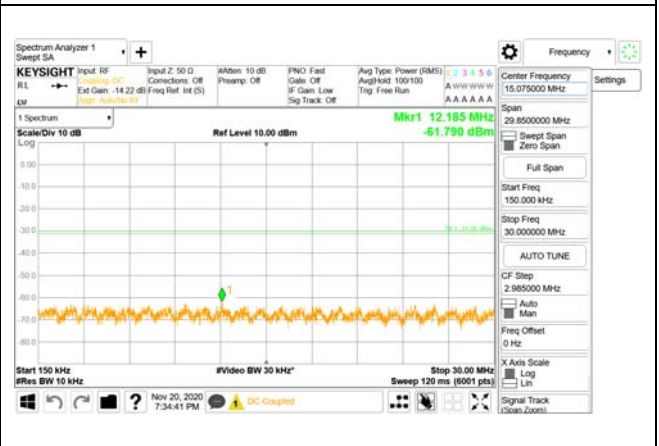

150 kHz - 30 MHz