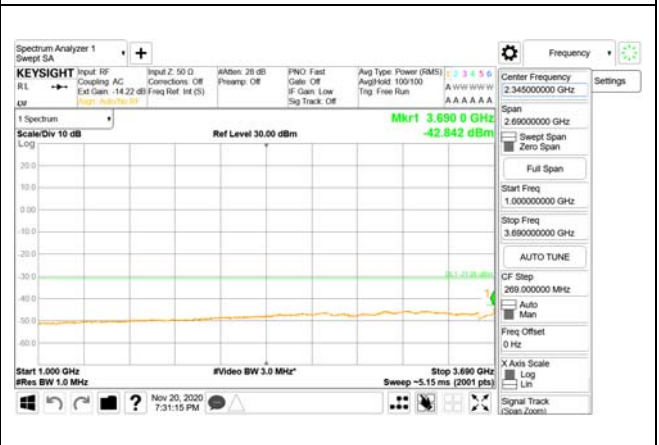

ANT22

9 kHz - 150 kHz

150 kHz - 30 MHz

30 MHz - 1000 MHz

1000 MHz - 3690 MHz

3690 MHz - 3699 MHz

3980 MHz - 26.5 GHz

ANT23