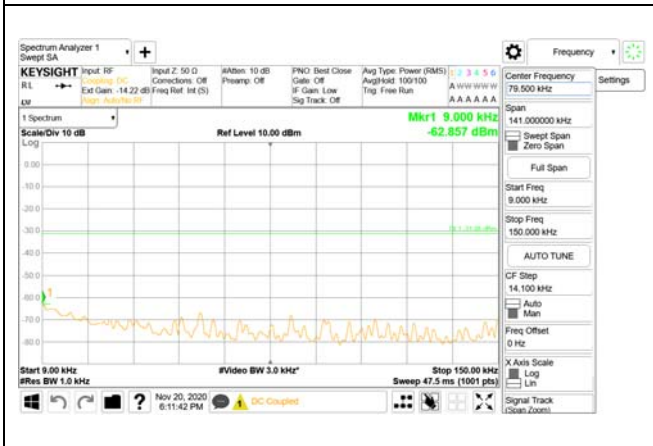

CTK Co., Ltd.
(Ho-dong), 113, Yejik-ro, Cheoin-gu,
Yongin-si, Gyeonggi-do, Korea
Tel: +82-31-339-9970
Fax: +82-31-624-9501

Report No.:
CTK-2020-04662
Page (1292) / (2355)
Pages

ANT35

9 kHz - 150 kHz