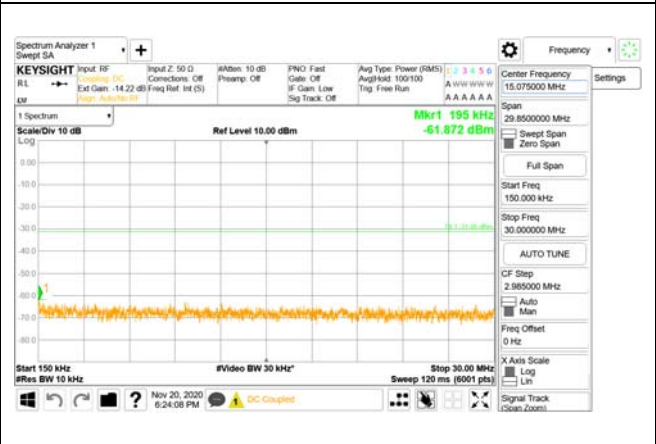

150 kHz - 30 MHz