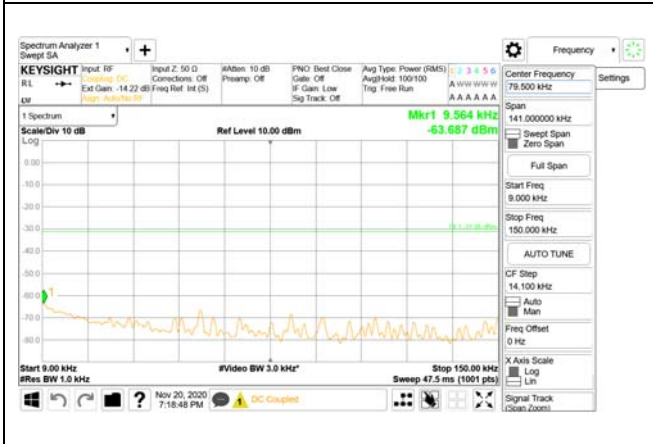

CTK Co., Ltd.
(Ho-dong), 113, Yejik-ro, Cheoin-gu,
Yongin-si, Gyeonggi-do, Korea
Tel: +82-31-339-9970
Fax: +82-31-624-9501

Report No.:
CTK-2020-04662
Page (1276) / (2355)
Pages

ANT19

9 kHz - 150 kHz