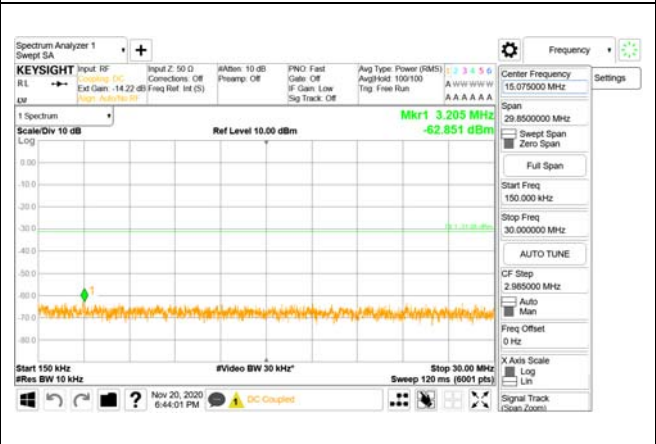

150 kHz - 30 MHz