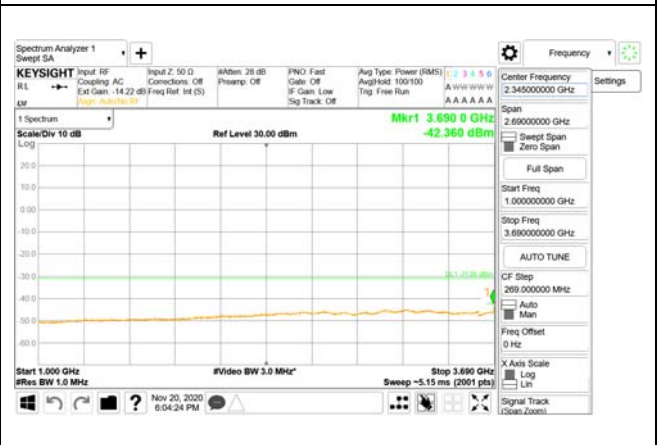

Report No.:
CTK-2020-04662
Page (1290) / (2355)
Pages

ANT33

9 kHz - 150 kHz

150 kHz - 30 MHz

30 MHz - 1000 MHz

1000 MHz - 3690 MHz

3690 MHz - 3699 MHz

3980 MHz - 26.5 GHz