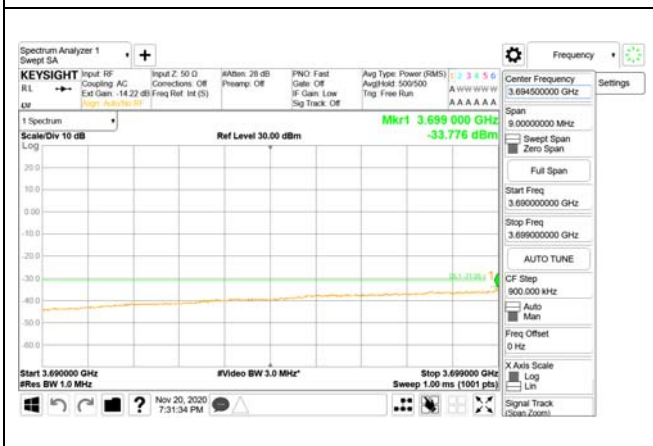

ANT22

9 kHz - 150 kHz

150 kHz - 30 MHz

30 MHz - 1000 MHz

1000 MHz - 3690 MHz

3690 MHz - 3699 MHz

3980 MHz - 26.5 GHz

ANT23