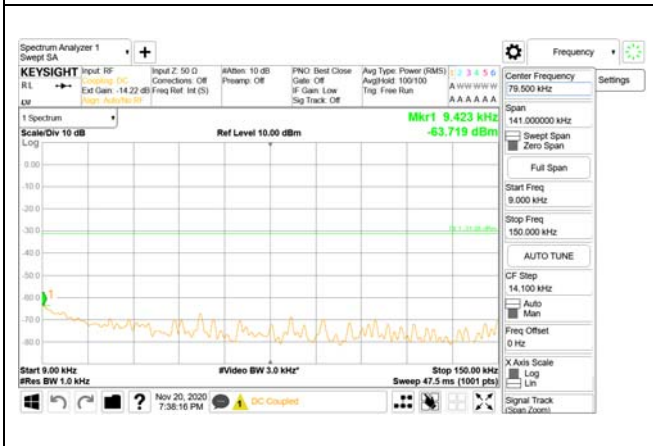

CTK Co., Ltd.
(Ho-dong), 113, Yejik-ro, Cheoin-gu,
Yongin-si, Gyeonggi-do, Korea
Tel: +82-31-339-9970
Fax: +82-31-624-9501

Report No.:
CTK-2020-04662
Page (1281) / (2355)
Pages

ANT24

9 kHz - 150 kHz