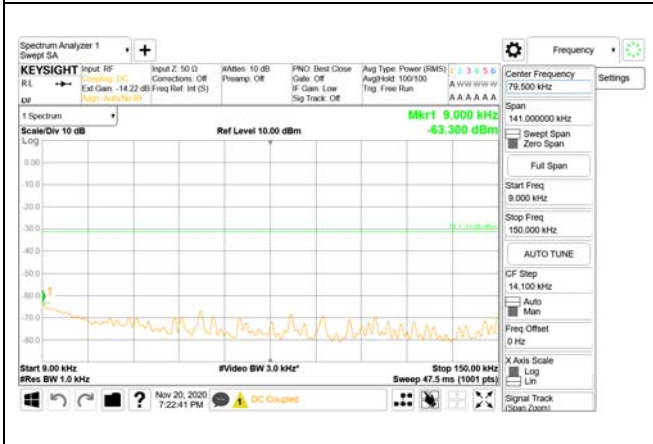

CTK Co., Ltd.
(Ho-dong), 113, Yejik-ro, Cheoin-gu,
Yongin-si, Gyeonggi-do, Korea
Tel: +82-31-339-9970
Fax: +82-31-624-9501

Report No.:
CTK-2020-04662
Page (1277) / (2355)
Pages

ANT20

9 kHz - 150 kHz