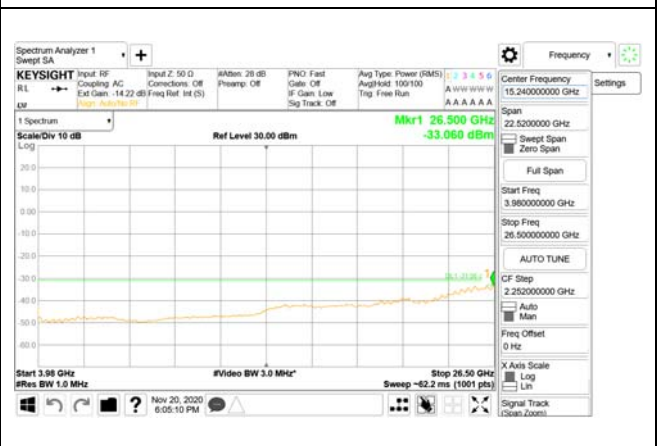

Report No.:
CTK-2020-04662
Page (1290) / (2355)
Pages

ANT33

9 kHz - 150 kHz

150 kHz - 30 MHz

30 MHz - 1000 MHz

1000 MHz - 3690 MHz

3690 MHz - 3699 MHz

3980 MHz - 26.5 GHz