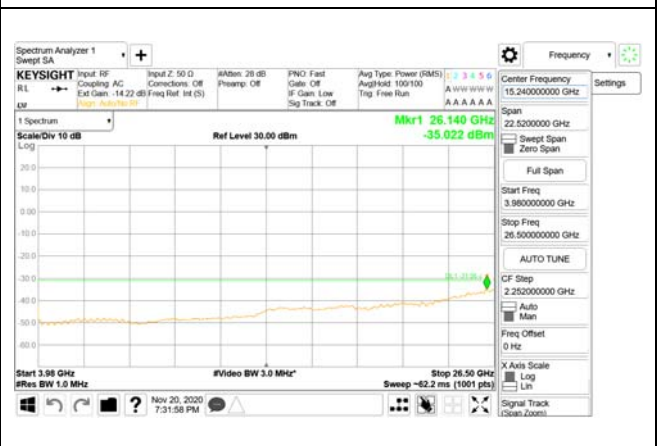

ANT22

9 kHz - 150 kHz

150 kHz - 30 MHz

30 MHz - 1000 MHz

1000 MHz - 3690 MHz

3690 MHz - 3699 MHz

3980 MHz - 26.5 GHz

ANT23