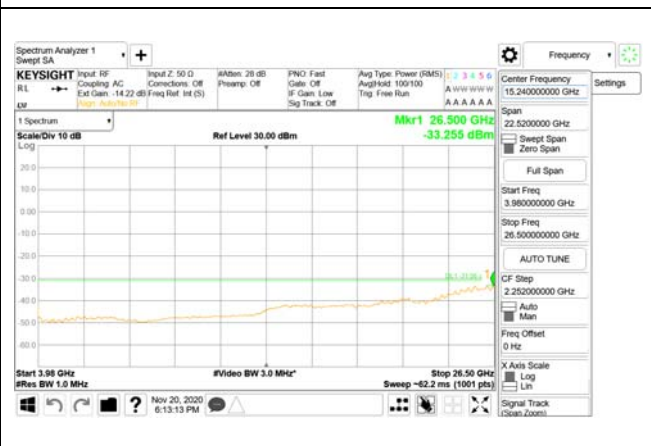

Report No.:
 CTK-2020-04662
 Page (1292) / (2355)
 Pages

ANT35

9 kHz - 150 kHz

150 kHz - 30 MHz

30 MHz - 1000 MHz

1000 MHz - 3690 MHz

3690 MHz - 3699 MHz

3980 MHz - 26.5 GHz