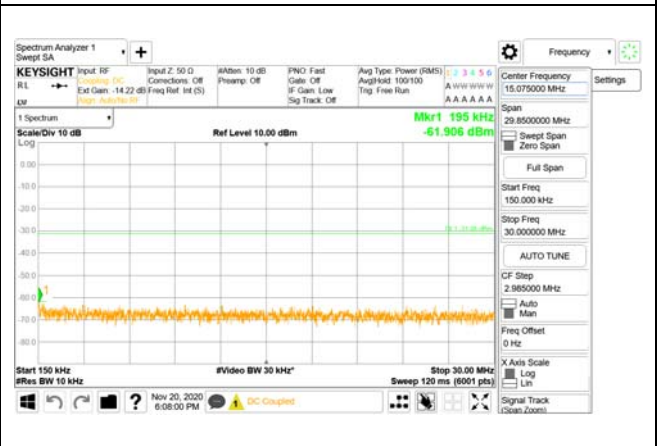

150 kHz - 30 MHz