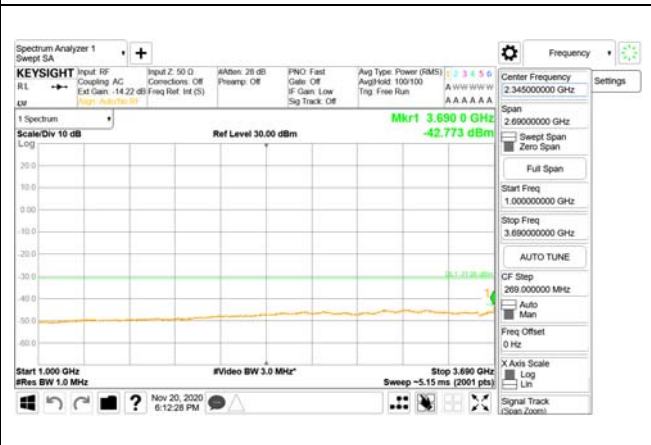

Report No.:
 CTK-2020-04662
 Page (1292) / (2355)
 Pages

ANT35

9 kHz - 150 kHz

150 kHz - 30 MHz

30 MHz - 1000 MHz

1000 MHz - 3690 MHz

3690 MHz - 3699 MHz

3980 MHz - 26.5 GHz