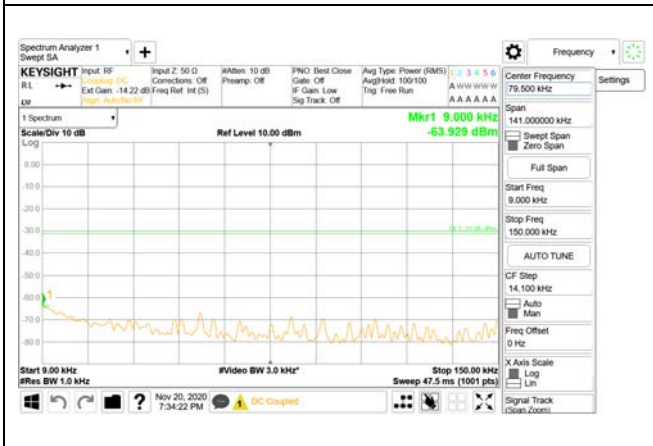

ANT23

9 kHz - 150 kHz