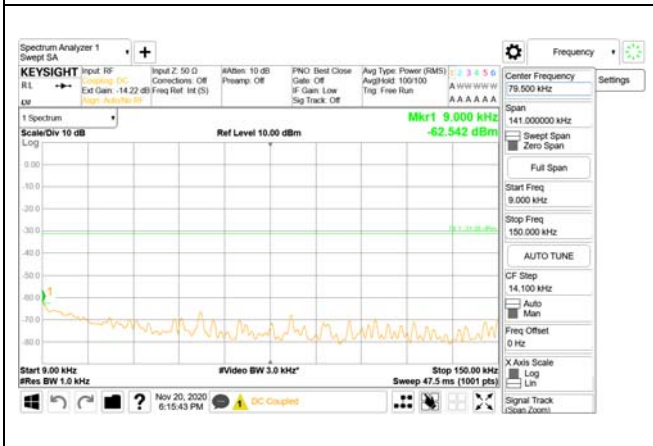

CTK Co., Ltd.
(Ho-dong), 113, Yejik-ro, Cheoin-gu,
Yongin-si, Gyeonggi-do, Korea
Tel: +82-31-339-9970
Fax: +82-31-624-9501

Report No.:
CTK-2020-04662
Page (1293) / (2355)
Pages

ANT36

9 kHz - 150 kHz