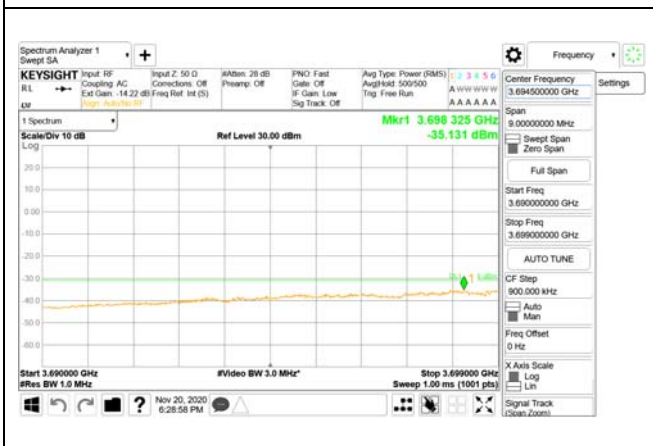

Report No.:
CTK-2020-04662
Page (1296) / (2355)
Pages

ANT39

9 kHz - 150 kHz

150 kHz - 30 MHz

30 MHz - 1000 MHz

1000 MHz - 3690 MHz

3690 MHz - 3699 MHz

3980 MHz - 26.5 GHz