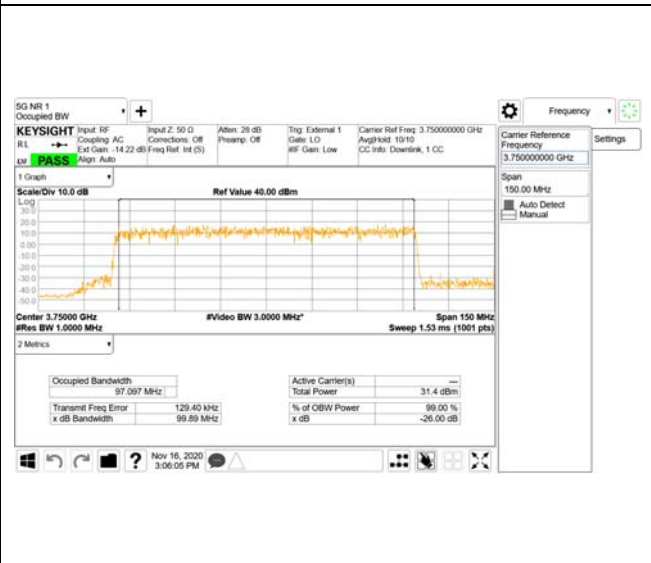

CTK Co., Ltd.
(Ho-dong), 113, Yejik-ro, Cheoin-gu,
Yongin-si, Gyeonggi-do, Korea
Tel: +82-31-339-9970
Fax: +82-31-624-9501

Report No.:
CTK-2020-04662
Page (1161) / (2355)
Pages

ANT33

QPSK

16QAM

64QAM

256QAM