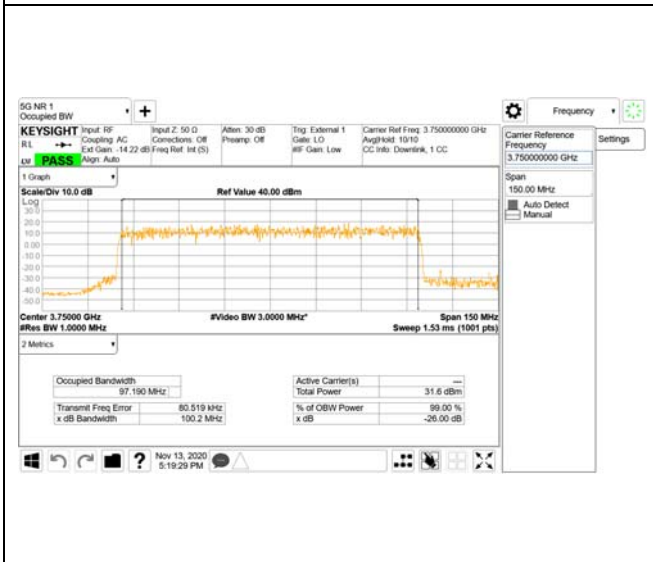

ANT45

QPSK

16QAM

64QAM

256QAM