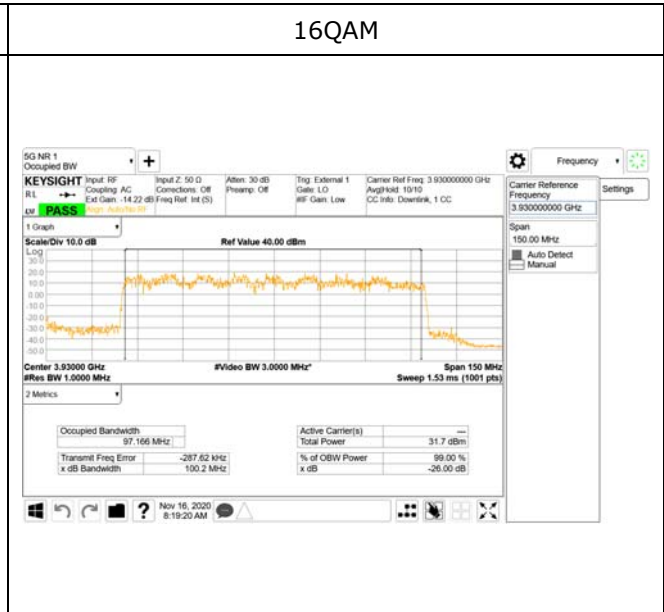

CTK Co., Ltd.
(Ho-dong), 113, Yejik-ro, Cheoin-gu,
Yongin-si, Gyeonggi-do, Korea
Tel: +82-31-339-9970
Fax: +82-31-624-9501

Report No.:
CTK-2020-04662
Page (1194) / (2355)
Pages

ANT2

QPSK

16QAM

64QAM

256QAM