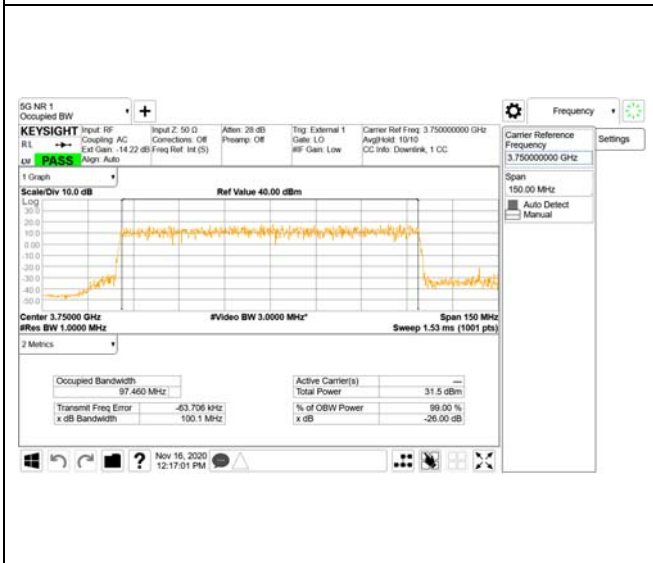

CTK Co., Ltd.
(Ho-dong), 113, Yejik-ro, Cheoin-gu,
Yongin-si, Gyeonggi-do, Korea
Tel: +82-31-339-9970
Fax: +82-31-624-9501

Report No.:
CTK-2020-04662
Page (1161) / (2355)
Pages

ANT33

QPSK

16QAM

64QAM

256QAM