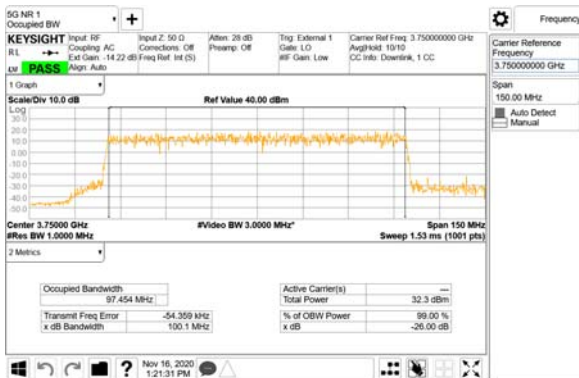

ANT64

QPSK

16QAM

64QAM

256QAM