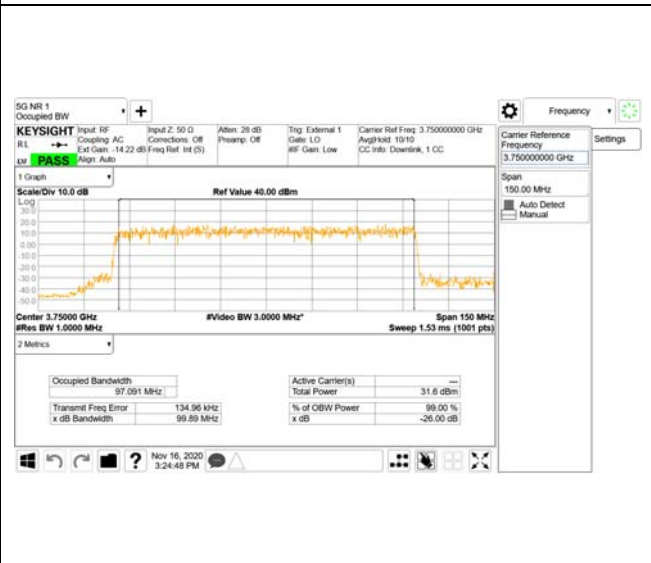

CTK Co., Ltd.
(Ho-dong), 113, Yejik-ro, Cheoin-gu,
Yongin-si, Gyeonggi-do, Korea
Tel: +82-31-339-9970
Fax: +82-31-624-9501

Report No.:
CTK-2020-04662
Page (1170) / (2355)
Pages

ANT42

QPSK

16QAM

64QAM

256QAM