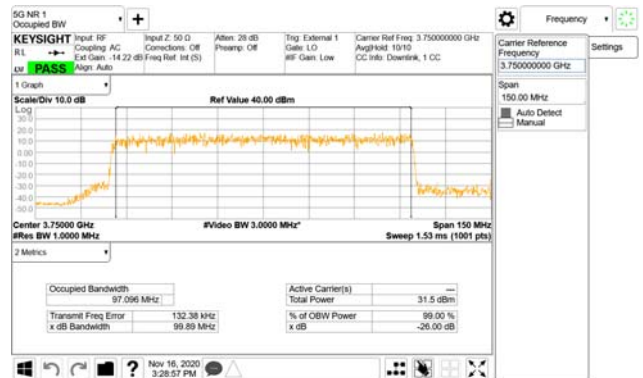

CTK Co., Ltd.
(Ho-dong), 113, Yejik-ro, Cheoin-gu,
Yongin-si, Gyeonggi-do, Korea
Tel: +82-31-339-9970
Fax: +82-31-624-9501

Report No.:
CTK-2020-04662
Page (1172) / (2355)
Pages

ANT44

QPSK

16QAM

64QAM

256QAM