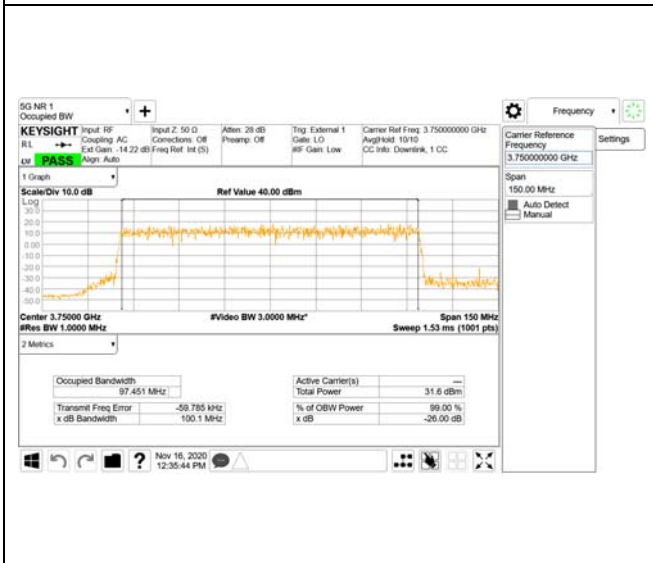

CTK Co., Ltd.
(Ho-dong), 113, Yejik-ro, Cheoin-gu,
Yongin-si, Gyeonggi-do, Korea
Tel: +82-31-339-9970
Fax: +82-31-624-9501

Report No.:
CTK-2020-04662
Page (1170) / (2355)
Pages

ANT42

QPSK

16QAM

64QAM

256QAM