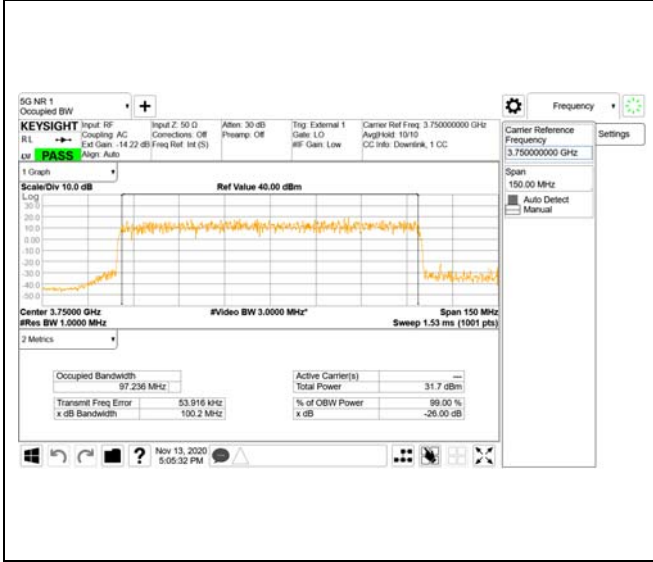

64QAM

256QAM

CTK Co., Ltd.
 (Ho-dong), 113, Yejik-ro, Cheoin-gu,
 Yongin-si, Gyeonggi-do, Korea
 Tel: +82-31-339-9970
 Fax: +82-31-624-9501

Report No.:
 CTK-2020-04662
 Page (1170) / (2355)
 Pages

ANT42

QPSK