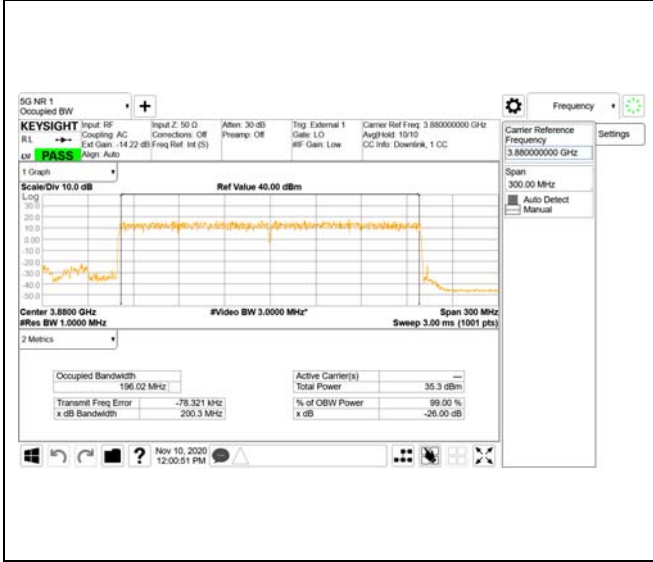

CTK Co., Ltd.
(Ho-dong), 113, Yejik-ro, Cheoin-gu,
Yongin-si, Gyeonggi-do, Korea
Tel: +82-31-339-9970
Fax: +82-31-624-9501

Report No.:
CTK-2020-04662
Page (1120) / (2355)
Pages

ANT56

QPSK