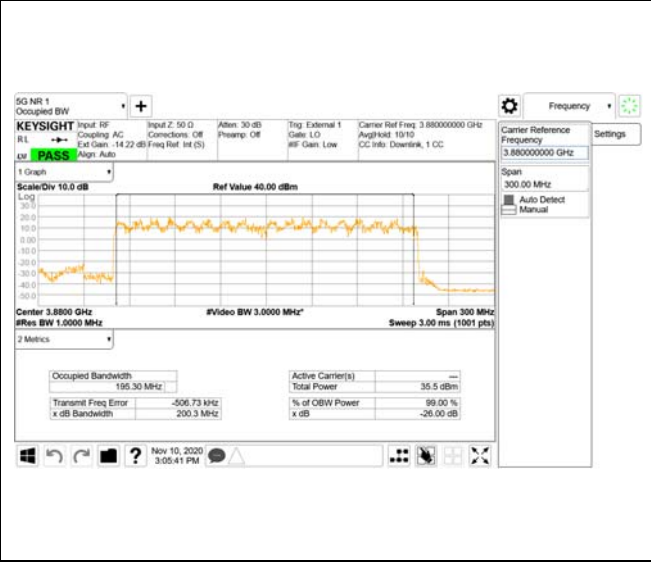

CTK Co., Ltd.
(Ho-dong), 113, Yejik-ro, Cheoin-gu,
Yongin-si, Gyeonggi-do, Korea
Tel: +82-31-339-9970
Fax: +82-31-624-9501

Report No.:
CTK-2020-04662
Page (1120) / (2355)
Pages

ANT56

QPSK

16QAM

64QAM

256QAM