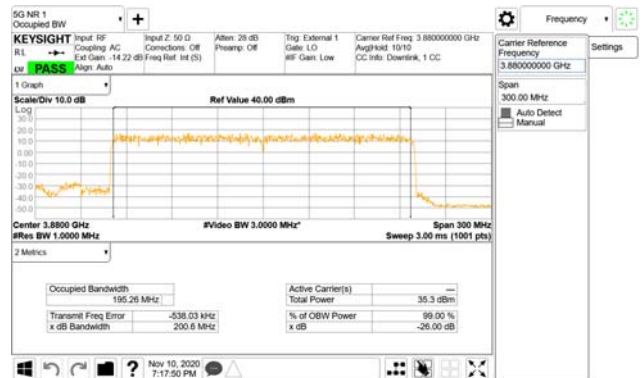

ANT62

QPSK

16QAM

64QAM

256QAM

CTK Co., Ltd.
 (Ho-dong), 113, Yejik-ro, Cheoin-gu,
 Yongin-si, Gyeonggi-do, Korea
 Tel: +82-31-339-9970
 Fax: +82-31-624-9501

Report No.:
 CTK-2020-04662
 Page (1127) / (2355)
 Pages