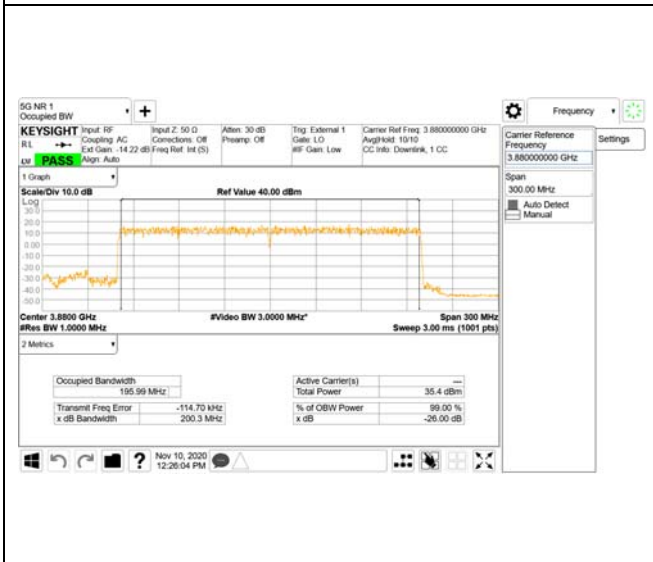

CTK Co., Ltd.
(Ho-dong), 113, Yejik-ro, Cheoin-gu,
Yongin-si, Gyeonggi-do, Korea
Tel: +82-31-339-9970
Fax: +82-31-624-9501

Report No.:
CTK-2020-04662
Page (1127) / (2355)
Pages

ANT63

QPSK