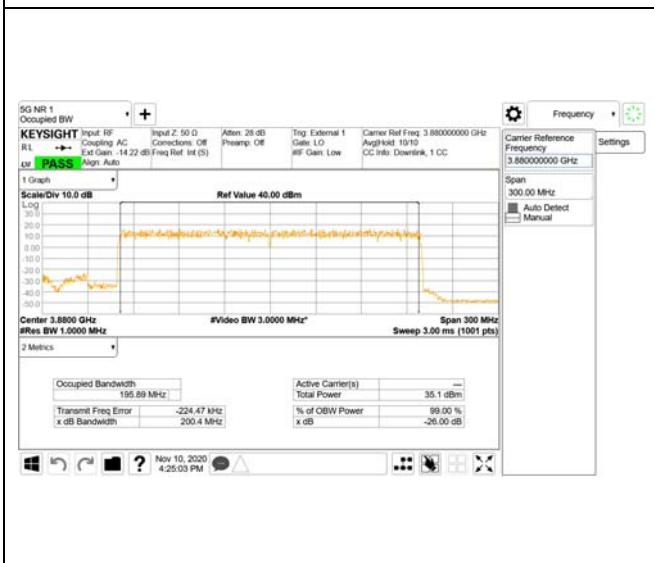

ANT55

QPSK

16QAM

64QAM

256QAM

CTK Co., Ltd.
 (Ho-dong), 113, Yejik-ro, Cheoin-gu,
 Yongin-si, Gyeonggi-do, Korea
 Tel: +82-31-339-9970
 Fax: +82-31-624-9501

Report No.:
 CTK-2020-04662
 Page (1120) / (2355)
 Pages