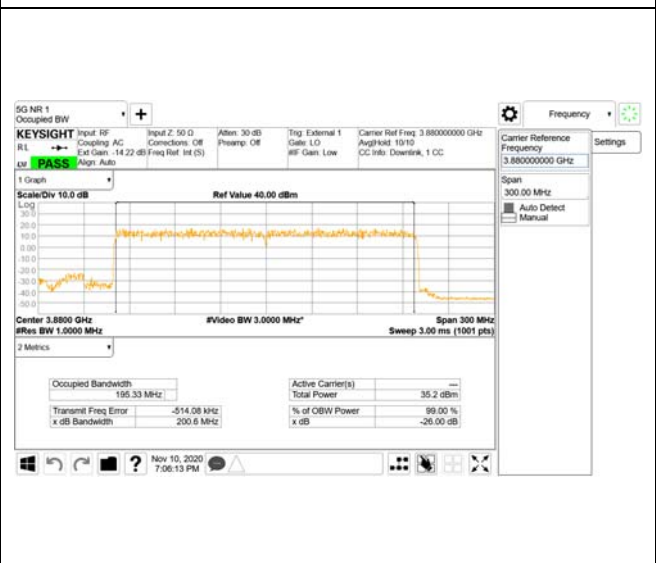

ANT55

QPSK

16QAM

64QAM

256QAM

CTK Co., Ltd.
 (Ho-dong), 113, Yejik-ro, Cheoin-gu,
 Yongin-si, Gyeonggi-do, Korea
 Tel: +82-31-339-9970
 Fax: +82-31-624-9501

Report No.:
 CTK-2020-04662
 Page (1120) / (2355)
 Pages