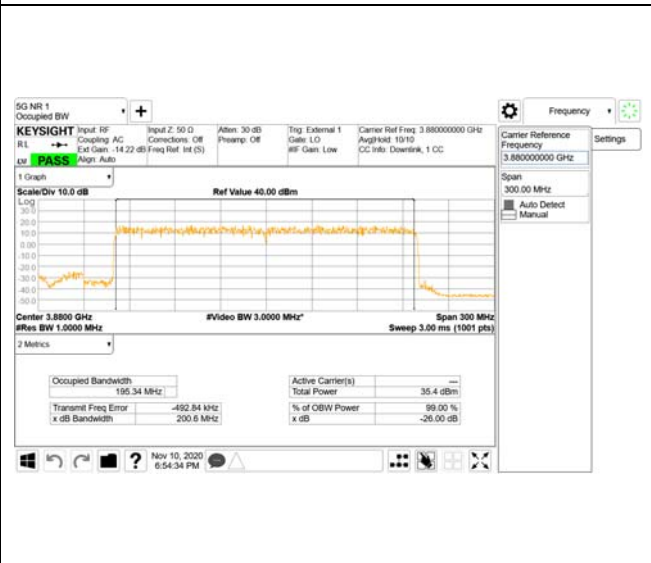

CTK Co., Ltd.
(Ho-dong), 113, Yejik-ro, Cheoin-gu,
Yongin-si, Gyeonggi-do, Korea
Tel: +82-31-339-9970
Fax: +82-31-624-9501

Report No.:
CTK-2020-04662
Page (1112) / (2355)
Pages

ANT48

QPSK

16QAM

64QAM

256QAM