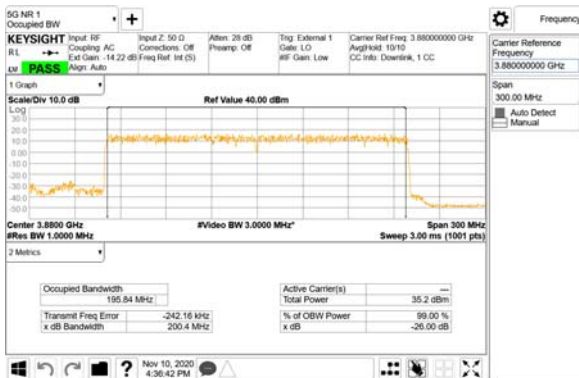

ANT62

QPSK

16QAM

64QAM

256QAM

CTK Co., Ltd.
 (Ho-dong), 113, Yejik-ro, Cheoin-gu,
 Yongin-si, Gyeonggi-do, Korea
 Tel: +82-31-339-9970
 Fax: +82-31-624-9501

Report No.:
 CTK-2020-04662
 Page (1127) / (2355)
 Pages