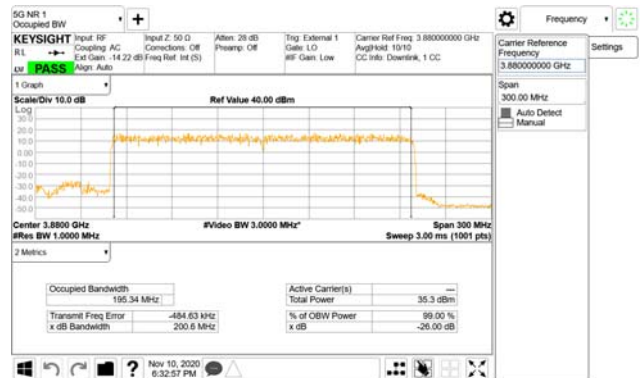

ANT35

QPSK

16QAM

64QAM

256QAM

CTK Co., Ltd.
 (Ho-dong), 113, Yejik-ro, Cheoin-gu,
 Yongin-si, Gyeonggi-do, Korea
 Tel: +82-31-339-9970
 Fax: +82-31-624-9501

Report No.:
 CTK-2020-04662
 Page (1100) / (2355)
 Pages