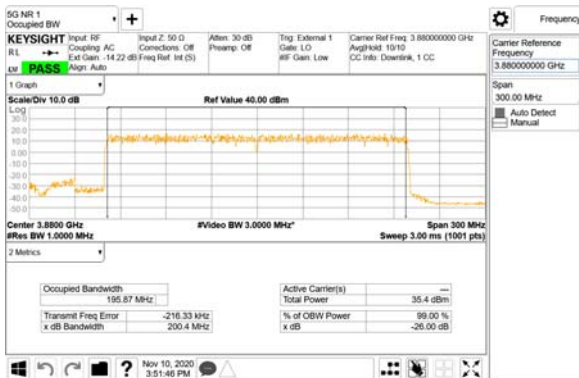

ANT35

QPSK

16QAM

64QAM

256QAM

CTK Co., Ltd.
 (Ho-dong), 113, Yejik-ro, Cheoin-gu,
 Yongin-si, Gyeonggi-do, Korea
 Tel: +82-31-339-9970
 Fax: +82-31-624-9501

Report No.:
 CTK-2020-04662
 Page (1100) / (2355)
 Pages