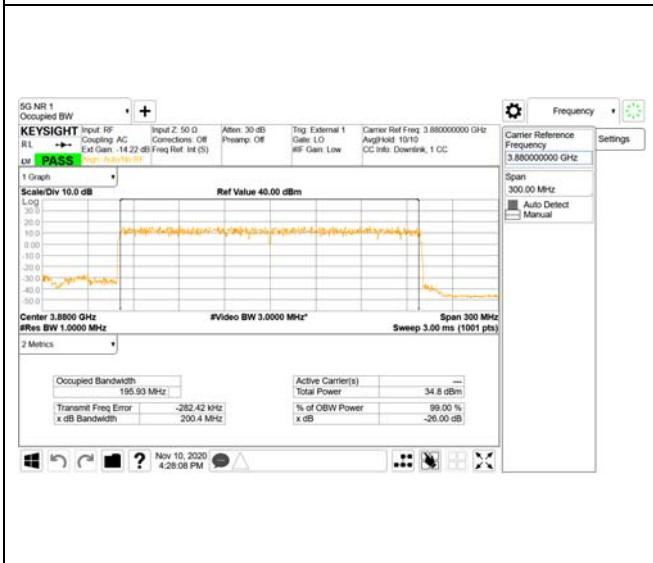

CTK Co., Ltd.
(Ho-dong), 113, Yejik-ro, Cheoin-gu,
Yongin-si, Gyeonggi-do, Korea
Tel: +82-31-339-9970
Fax: +82-31-624-9501

Report No.:
CTK-2020-04662
Page (1086) / (2355)
Pages

ANT22

QPSK

16QAM

64QAM

256QAM