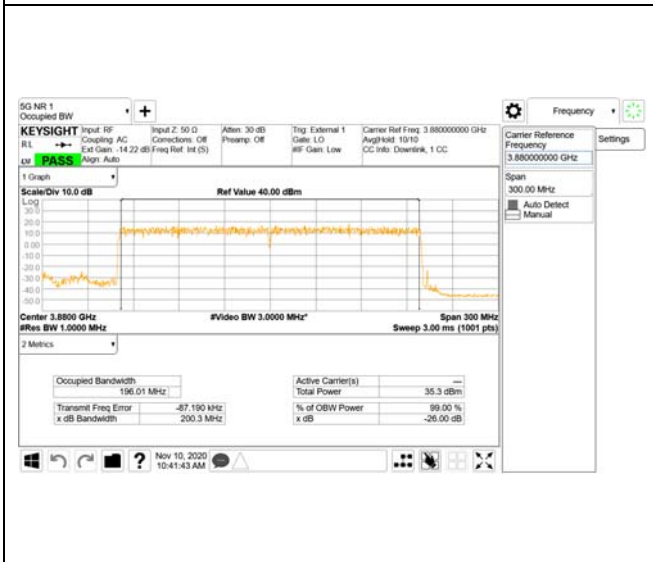

CTK Co., Ltd.
(Ho-dong), 113, Yejik-ro, Cheoin-gu,
Yongin-si, Gyeonggi-do, Korea
Tel: +82-31-339-9970
Fax: +82-31-624-9501

Report No.:
CTK-2020-04662
Page (1098) / (2355)
Pages

ANT34

QPSK