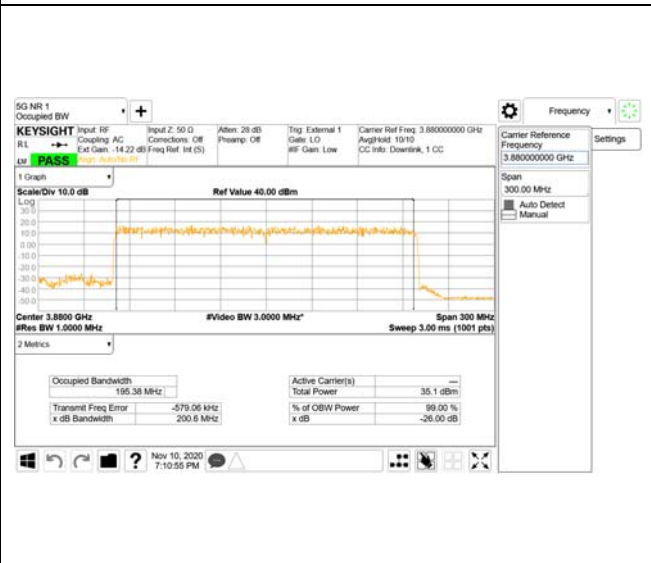

ANT23

QPSK

16QAM

64QAM

256QAM

CTK Co., Ltd.
 (Ho-dong), 113, Yejik-ro, Cheoin-gu,
 Yongin-si, Gyeonggi-do, Korea
 Tel: +82-31-339-9970
 Fax: +82-31-624-9501

Report No.:
 CTK-2020-04662
 Page (1088) / (2355)
 Pages