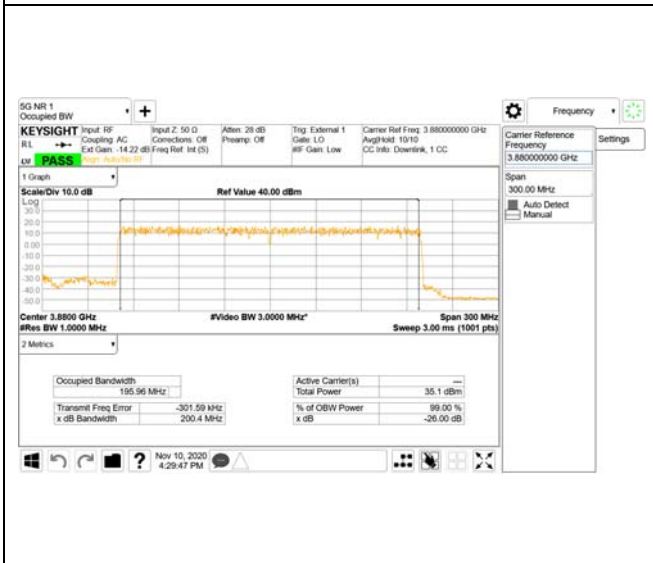

ANT23

QPSK

16QAM

64QAM

256QAM

CTK Co., Ltd.
 (Ho-dong), 113, Yejik-ro, Cheoin-gu,
 Yongin-si, Gyeonggi-do, Korea
 Tel: +82-31-339-9970
 Fax: +82-31-624-9501

Report No.:
 CTK-2020-04662
 Page (1088) / (2355)
 Pages