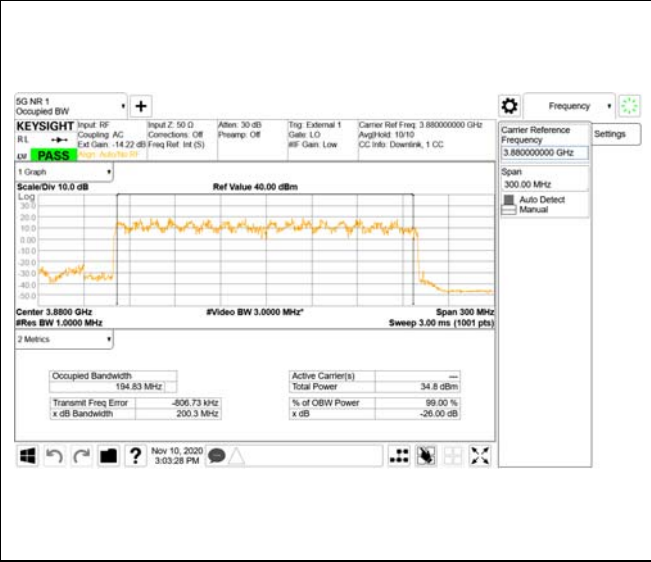

CTK Co., Ltd.
(Ho-dong), 113, Yejik-ro, Cheoin-gu,
Yongin-si, Gyeonggi-do, Korea
Tel: +82-31-339-9970
Fax: +82-31-624-9501

Report No.:
CTK-2020-04662
Page (1088) / (2355)
Pages

ANT24

QPSK

16QAM

64QAM

256QAM