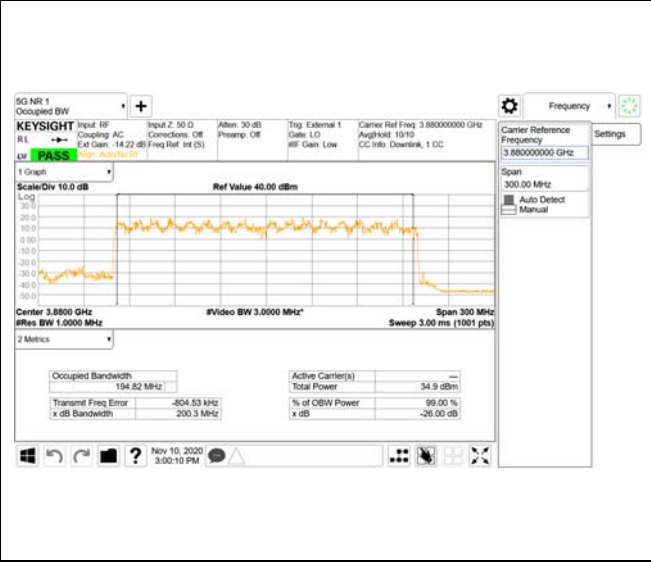

CTK Co., Ltd.
(Ho-dong), 113, Yejik-ro, Cheoin-gu,
Yongin-si, Gyeonggi-do, Korea
Tel: +82-31-339-9970
Fax: +82-31-624-9501

Report No.:
CTK-2020-04662
Page (1086) / (2355)
Pages

ANT22

QPSK

16QAM

64QAM

256QAM