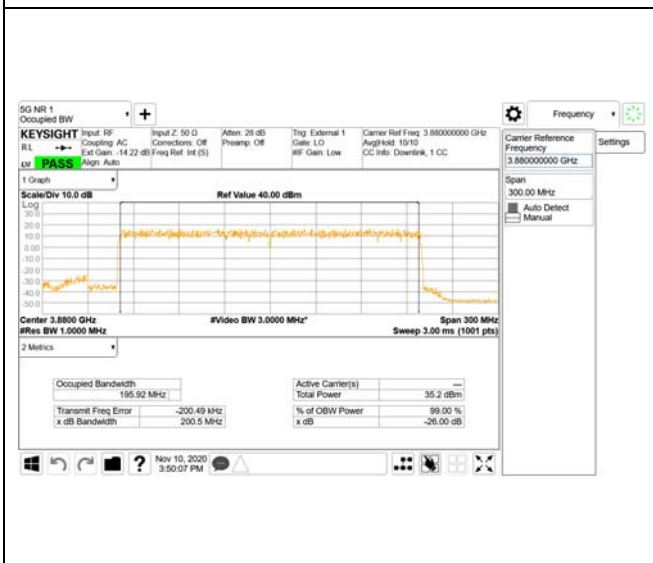

ANT34

QPSK

16QAM

64QAM

256QAM

CTK Co., Ltd.
 (Ho-dong), 113, Yejik-ro, Cheoin-gu,
 Yongin-si, Gyeonggi-do, Korea
 Tel: +82-31-339-9970
 Fax: +82-31-624-9501

Report No.:
 CTK-2020-04662
 Page (1099) / (2355)
 Pages