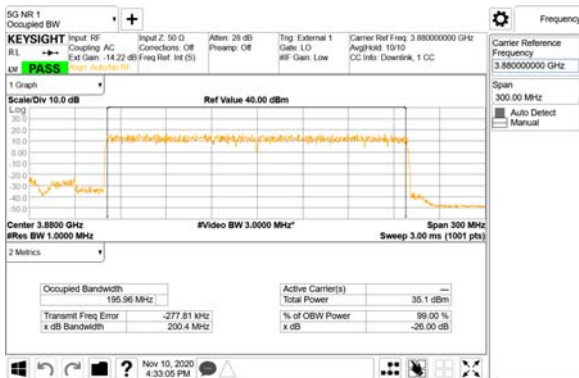

ANT25

QPSK

16QAM

64QAM

256QAM

CTK Co., Ltd.
 (Ho-dong), 113, Yejik-ro, Cheoin-gu,
 Yongin-si, Gyeonggi-do, Korea
 Tel: +82-31-339-9970
 Fax: +82-31-624-9501

Report No.:
 CTK-2020-04662
 Page (1090) / (2355)
 Pages