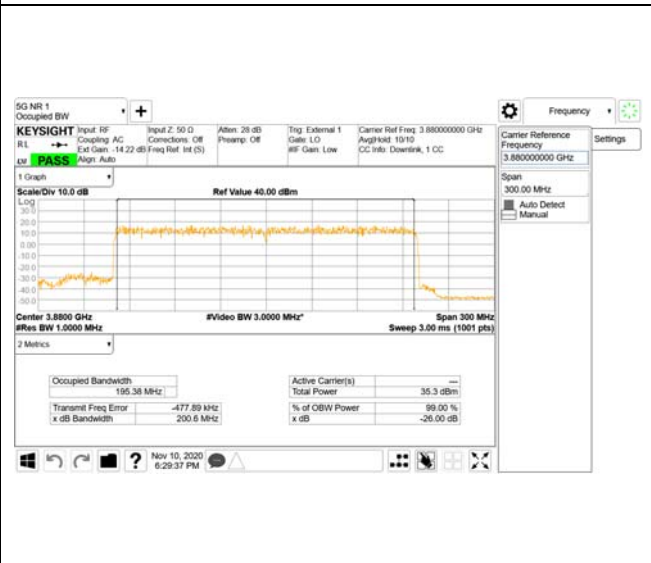

QPSK

16QAM

64QAM

256QAM

CTK Co., Ltd.
 (Ho-dong), 113, Yejik-ro, Cheoin-gu,
 Yongin-si, Gyeonggi-do, Korea
 Tel: +82-31-339-9970
 Fax: +82-31-624-9501

Report No.:
 CTK-2020-04662
 Page (1098) / (2355)
 Pages