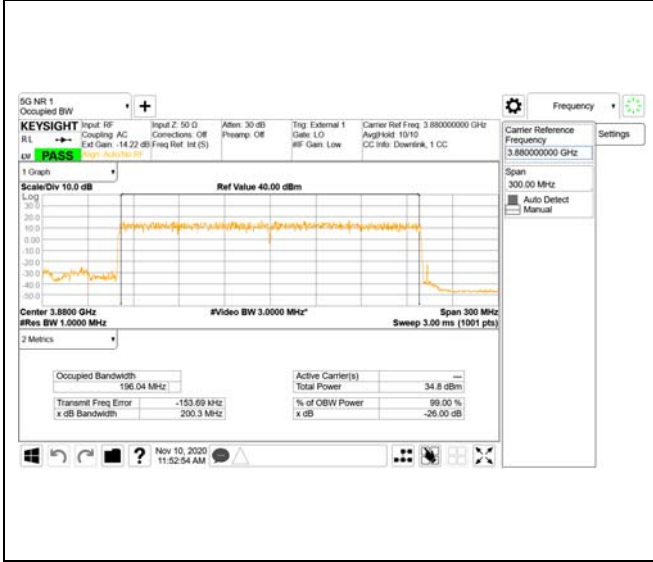

64QAM

256QAM

CTK Co., Ltd.
 (Ho-dong), 113, Yejik-ro, Cheoin-gu,
 Yongin-si, Gyeonggi-do, Korea
 Tel: +82-31-339-9970
 Fax: +82-31-624-9501

Report No.:
 CTK-2020-04662
 Page (1085) / (2355)
 Pages

ANT21

QPSK