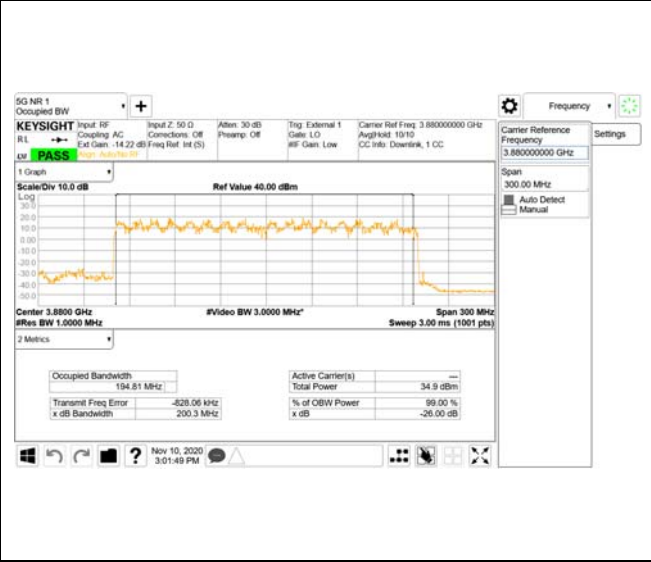

CTK Co., Ltd.
(Ho-dong), 113, Yejik-ro, Cheoin-gu,
Yongin-si, Gyeonggi-do, Korea
Tel: +82-31-339-9970
Fax: +82-31-624-9501

Report No.:
CTK-2020-04662
Page (1087) / (2355)
Pages

ANT23

QPSK

16QAM

64QAM

256QAM