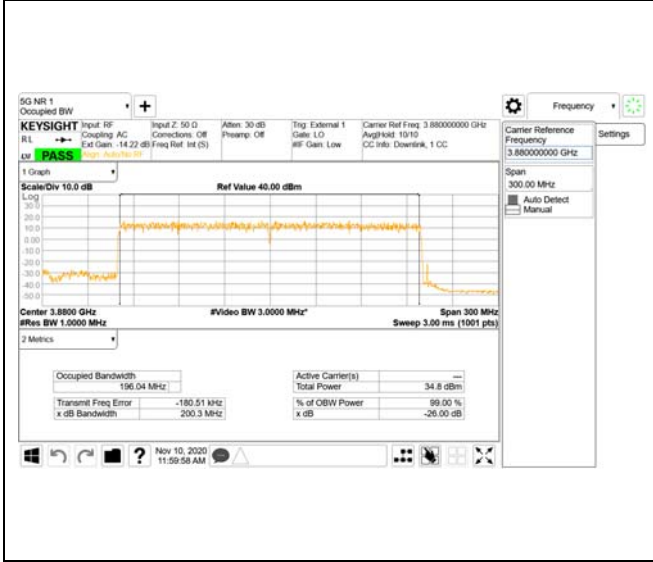

CTK Co., Ltd.
(Ho-dong), 113, Yejik-ro, Cheoin-gu,
Yongin-si, Gyeonggi-do, Korea
Tel: +82-31-339-9970
Fax: +82-31-624-9501

Report No.:
CTK-2020-04662
Page (1087) / (2355)
Pages

ANT23

QPSK