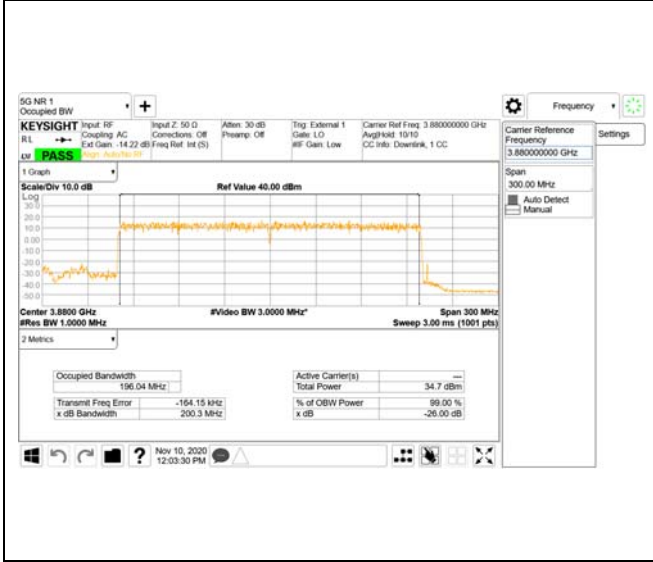

CTK Co., Ltd.
(Ho-dong), 113, Yejik-ro, Cheoin-gu,
Yongin-si, Gyeonggi-do, Korea
Tel: +82-31-339-9970
Fax: +82-31-624-9501

Report No.:
CTK-2020-04662
Page (1088) / (2355)
Pages

ANT24

QPSK