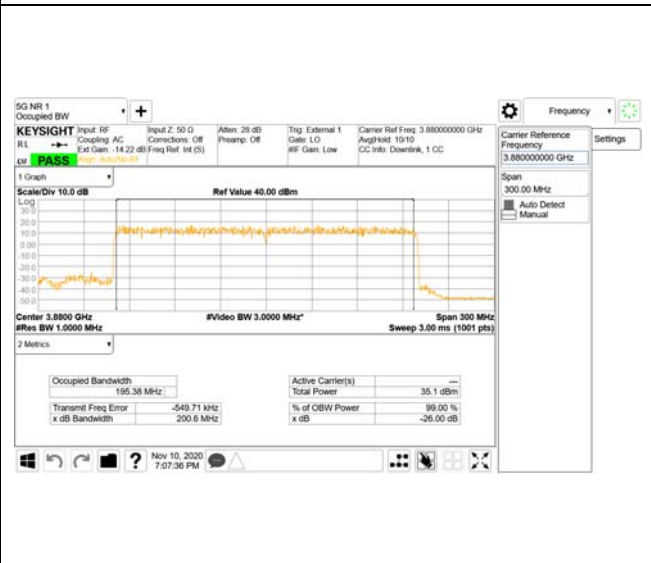

CTK Co., Ltd.
(Ho-dong), 113, Yejik-ro, Cheoin-gu,
Yongin-si, Gyeonggi-do, Korea
Tel: +82-31-339-9970
Fax: +82-31-624-9501

Report No.:
CTK-2020-04662
Page (1085) / (2355)
Pages

ANT21

QPSK

16QAM

64QAM

256QAM