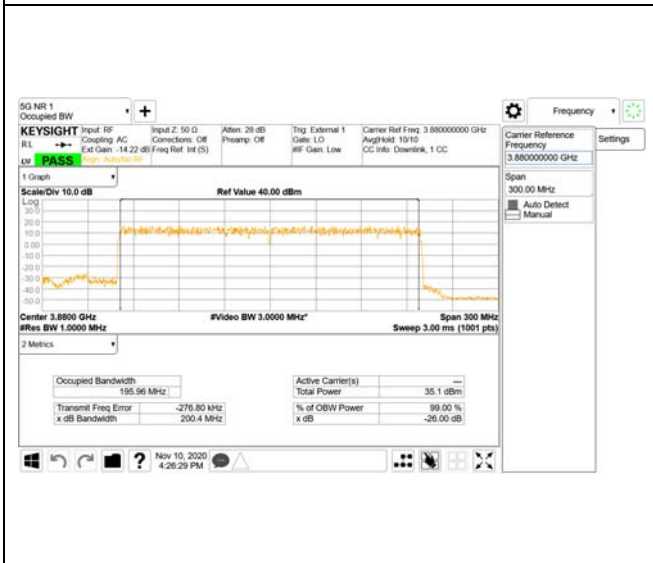

CTK Co., Ltd.
(Ho-dong), 113, Yejik-ro, Cheoin-gu,
Yongin-si, Gyeonggi-do, Korea
Tel: +82-31-339-9970
Fax: +82-31-624-9501

Report No.:
CTK-2020-04662
Page (1085) / (2355)
Pages

ANT21

QPSK

16QAM

64QAM

256QAM