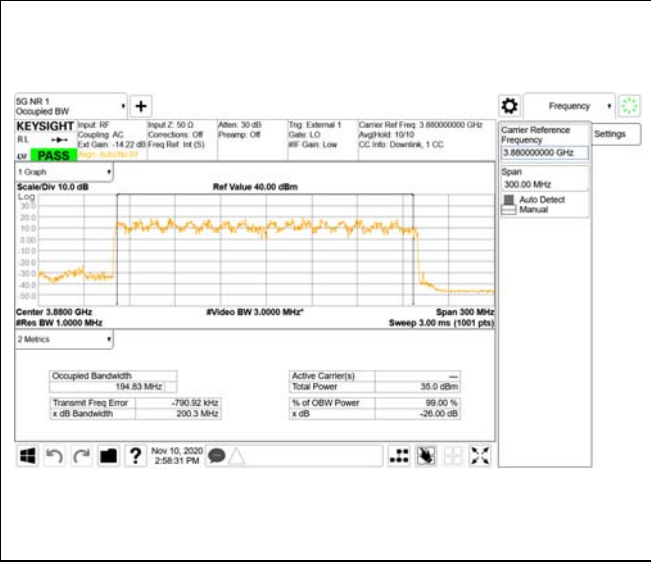

CTK Co., Ltd.
(Ho-dong), 113, Yejik-ro, Cheoin-gu,
Yongin-si, Gyeonggi-do, Korea
Tel: +82-31-339-9970
Fax: +82-31-624-9501

Report No.:
CTK-2020-04662
Page (1085) / (2355)
Pages

ANT21

QPSK

16QAM

64QAM

256QAM