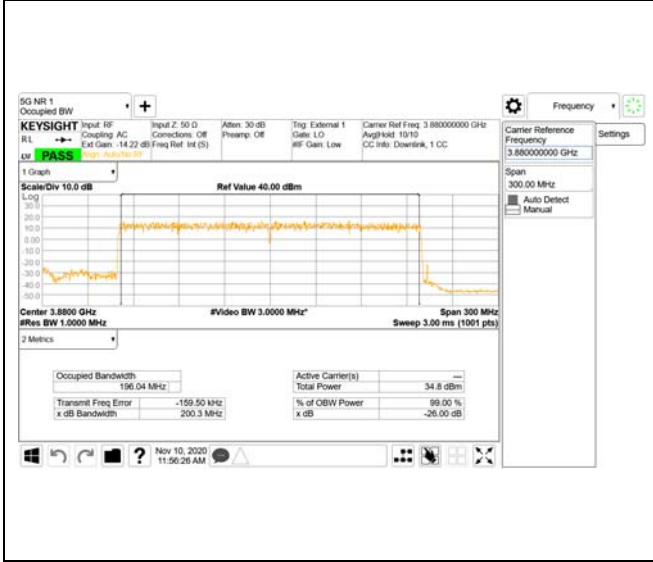

CTK Co., Ltd.
(Ho-dong), 113, Yejik-ro, Cheoin-gu,
Yongin-si, Gyeonggi-do, Korea
Tel: +82-31-339-9970
Fax: +82-31-624-9501

Report No.:
CTK-2020-04662
Page (1086) / (2355)
Pages

ANT22

QPSK