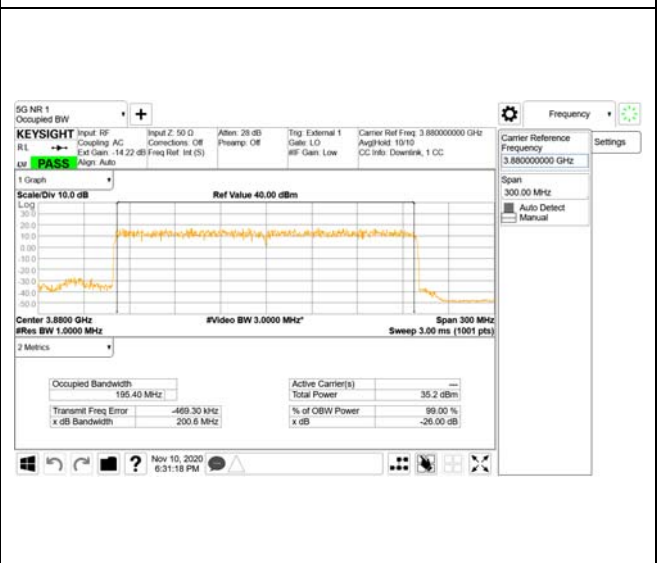

ANT34

QPSK

16QAM

64QAM

256QAM

CTK Co., Ltd.
 (Ho-dong), 113, Yejik-ro, Cheoin-gu,
 Yongin-si, Gyeonggi-do, Korea
 Tel: +82-31-339-9970
 Fax: +82-31-624-9501

Report No.:
 CTK-2020-04662
 Page (1099) / (2355)
 Pages