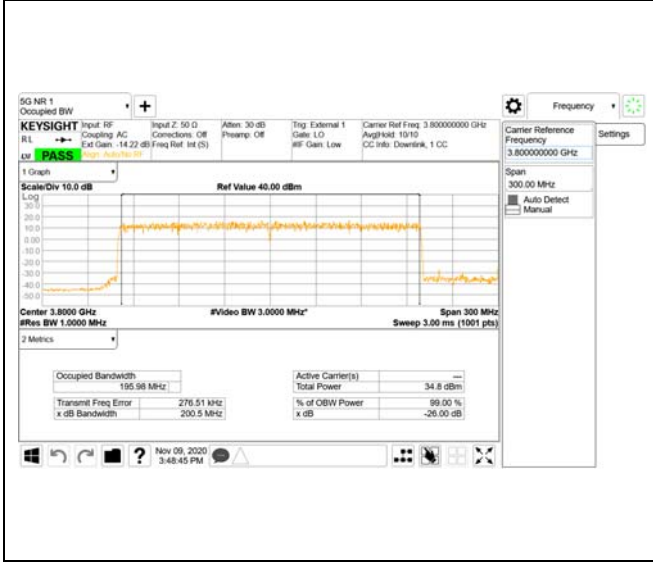

CTK Co., Ltd.
(Ho-dong), 113, Yejik-ro, Cheoin-gu,
Yongin-si, Gyeonggi-do, Korea
Tel: +82-31-339-9970
Fax: +82-31-624-9501

Report No.:
CTK-2020-04662
Page (967) / (2355)
Pages

ANT31

QPSK