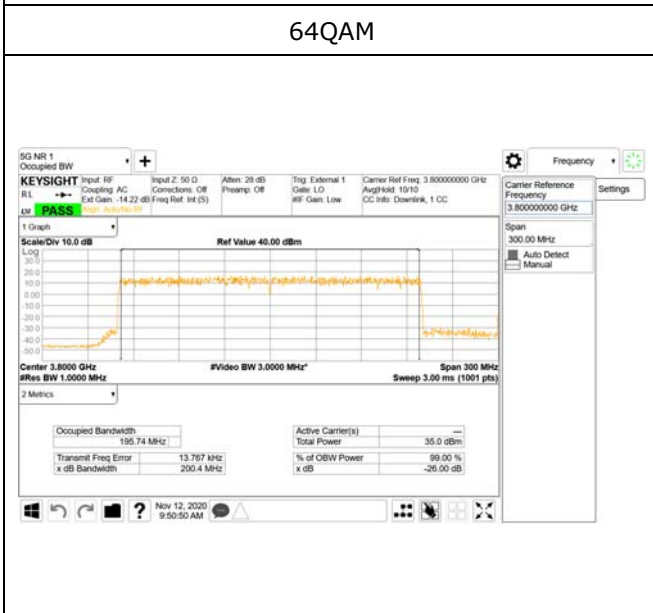

CTK Co., Ltd.
(Ho-dong), 113, Yejik-ro, Cheoin-gu,
Yongin-si, Gyeonggi-do, Korea
Tel: +82-31-339-9970
Fax: +82-31-624-9501

Report No.:
CTK-2020-04662
Page (941) / (2355)
Pages

ANT5

QPSK

16QAM

64QAM

256QAM