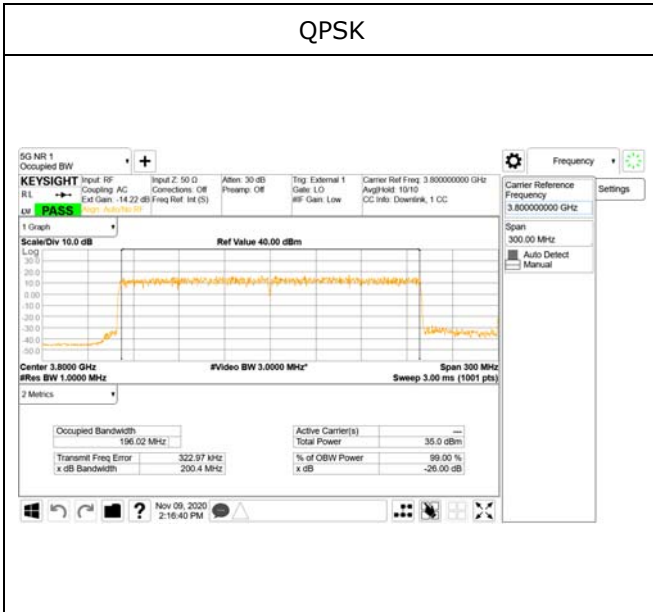

CTK Co., Ltd.
(Ho-dong), 113, Yejik-ro, Cheoin-gu,
Yongin-si, Gyeonggi-do, Korea
Tel: +82-31-339-9970
Fax: +82-31-624-9501

Report No.:
CTK-2020-04662
Page (941) / (2355)
Pages

ANT5

QPSK