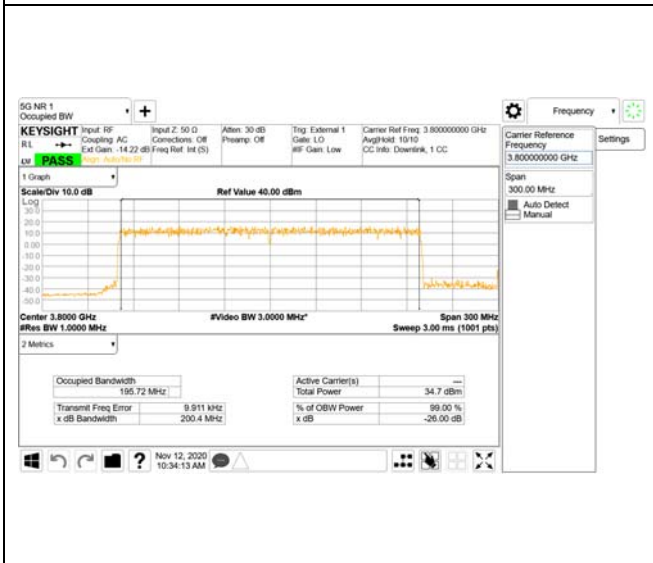

CTK Co., Ltd.
(Ho-dong), 113, Yejik-ro, Cheoin-gu,
Yongin-si, Gyeonggi-do, Korea
Tel: +82-31-339-9970
Fax: +82-31-624-9501

Report No.:
CTK-2020-04662
Page (967) / (2355)
Pages

ANT31

QPSK

16QAM

64QAM

256QAM