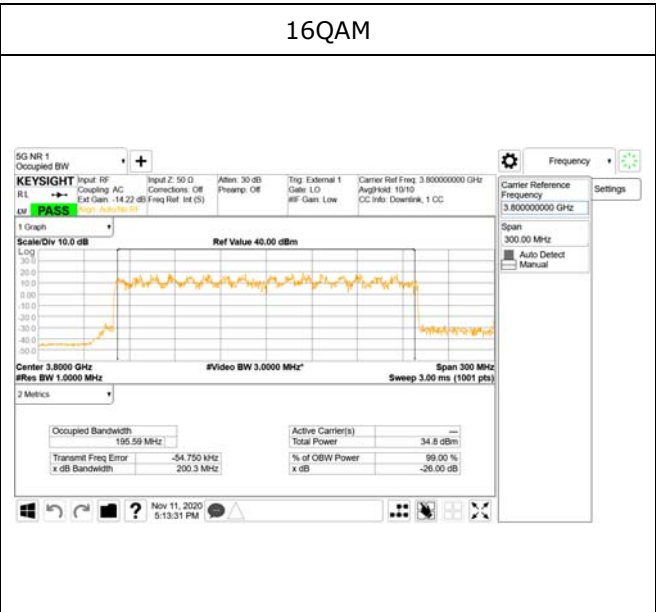

CTK Co., Ltd.
(Ho-dong), 113, Yejik-ro, Cheoin-gu,
Yongin-si, Gyeonggi-do, Korea
Tel: +82-31-339-9970
Fax: +82-31-624-9501

Report No.:
CTK-2020-04662
Page (941) / (2355)
Pages

ANT5

QPSK

16QAM

64QAM

256QAM