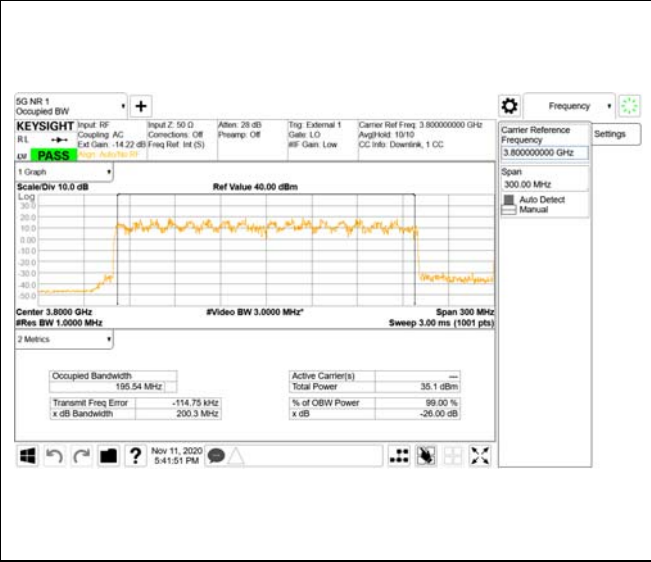

CTK Co., Ltd.
(Ho-dong), 113, Yejik-ro, Cheoin-gu,
Yongin-si, Gyeonggi-do, Korea
Tel: +82-31-339-9970
Fax: +82-31-624-9501

Report No.:
CTK-2020-04662
Page (958) / (2355)
Pages

ANT22

QPSK

16QAM

64QAM

256QAM