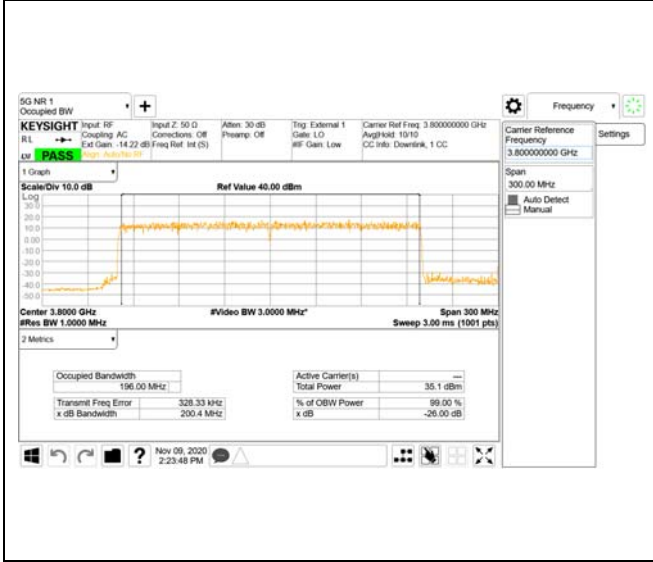

CTK Co., Ltd.
(Ho-dong), 113, Yejik-ro, Cheoin-gu,
Yongin-si, Gyeonggi-do, Korea
Tel: +82-31-339-9970
Fax: +82-31-624-9501

Report No.:
CTK-2020-04662
Page (943) / (2355)
Pages

ANT7

QPSK