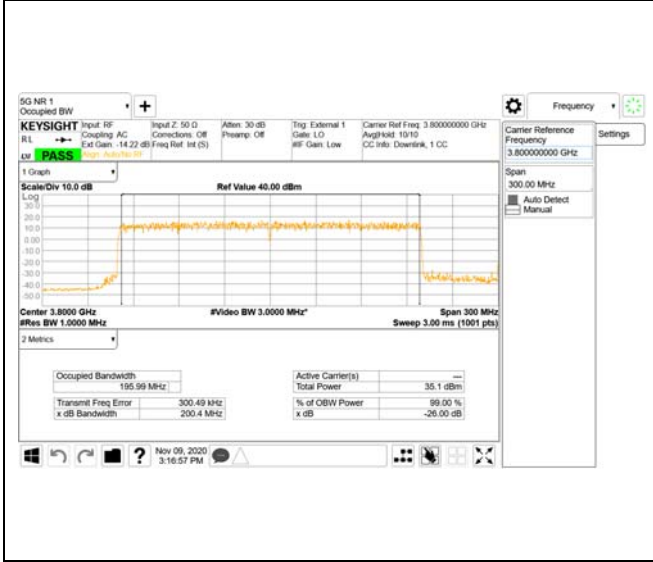

CTK Co., Ltd.
(Ho-dong), 113, Yejik-ro, Cheoin-gu,
Yongin-si, Gyeonggi-do, Korea
Tel: +82-31-339-9970
Fax: +82-31-624-9501

Report No.:
CTK-2020-04662
Page (958) / (2355)
Pages

ANT22

QPSK