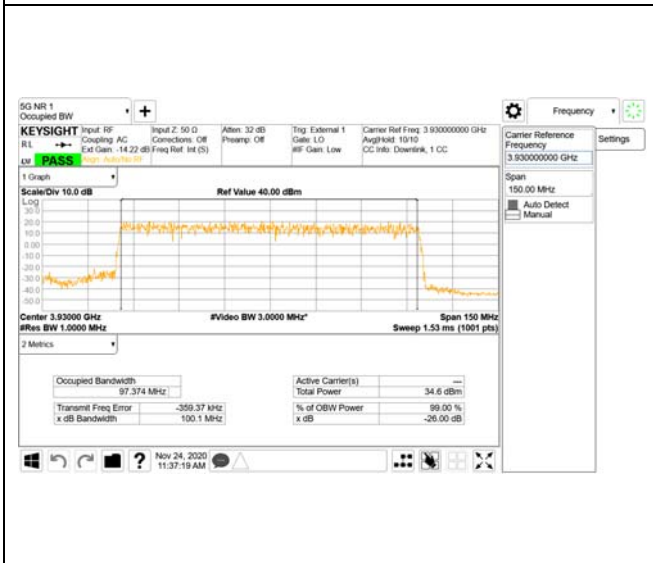

CTK Co., Ltd.
 (Ho-dong), 113, Yejik-ro, Cheoin-gu,
 Yongin-si, Gyeonggi-do, Korea
 Tel: +82-31-339-9970
 Fax: +82-31-624-9501

Report No.:
 CTK-2020-04662
 Page (895) / (2355)
 Pages

ANT23

QPSK

16QAM

64QAM