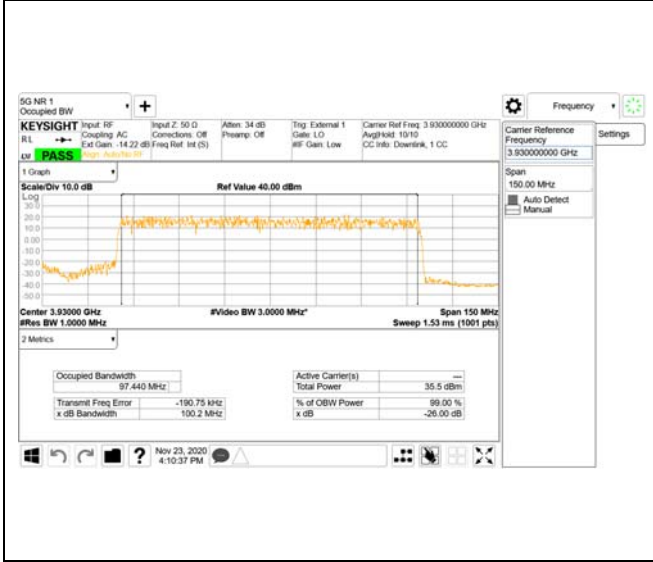

CTK Co., Ltd.
(Ho-dong), 113, Yejik-ro, Cheoin-gu,
Yongin-si, Gyeonggi-do, Korea
Tel: +82-31-339-9970
Fax: +82-31-624-9501

Report No.:
CTK-2020-04662
Page (914) / (2355)
Pages

ANT42

QPSK