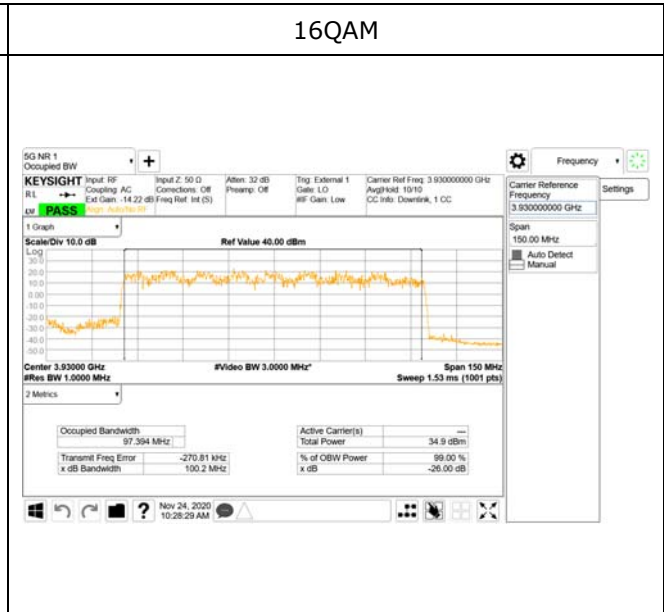

CTK Co., Ltd.
(Ho-dong), 113, Yejik-ro, Cheoin-gu,
Yongin-si, Gyeonggi-do, Korea
Tel: +82-31-339-9970
Fax: +82-31-624-9501

Report No.:
CTK-2020-04662
Page (899) / (2355)
Pages

ANT27

QPSK

16QAM

64QAM

256QAM