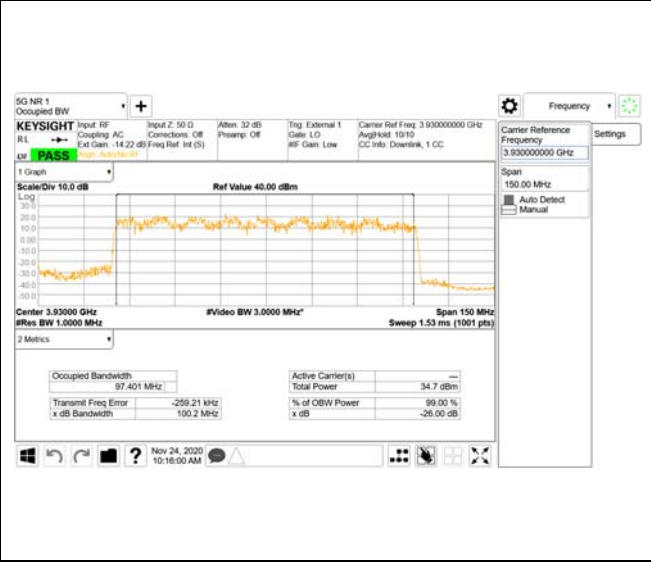

CTK Co., Ltd.
 (Ho-dong), 113, Yejik-ro, Cheoin-gu,
 Yongin-si, Gyeonggi-do, Korea
 Tel: +82-31-339-9970
 Fax: +82-31-624-9501

Report No.:
 CTK-2020-04662
 Page (893) / (2355)
 Pages

ANT21

QPSK

16QAM

64QAM