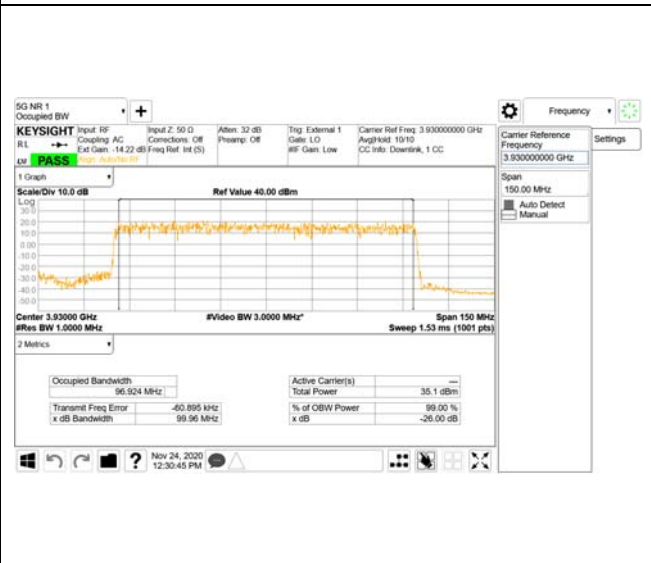

CTK Co., Ltd.
(Ho-dong), 113, Yejik-ro, Cheoin-gu,
Yongin-si, Gyeonggi-do, Korea
Tel: +82-31-339-9970
Fax: +82-31-624-9501

Report No.:
CTK-2020-04662
Page (906) / (2355)
Pages

ANT34

QPSK

16QAM

64QAM

256QAM