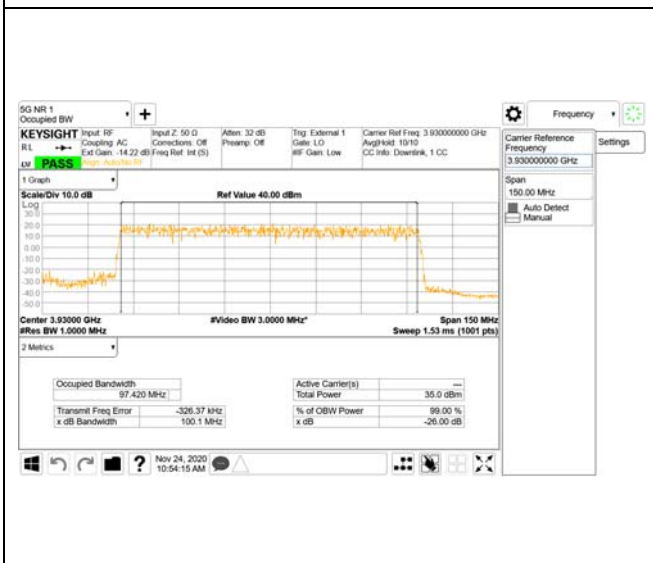

CTK Co., Ltd.
 (Ho-dong), 113, Yejik-ro, Cheoin-gu,
 Yongin-si, Gyeonggi-do, Korea
 Tel: +82-31-339-9970
 Fax: +82-31-624-9501

Report No.:
 CTK-2020-04662
 Page (909) / (2355)
 Pages

ANT37

QPSK

16QAM

64QAM