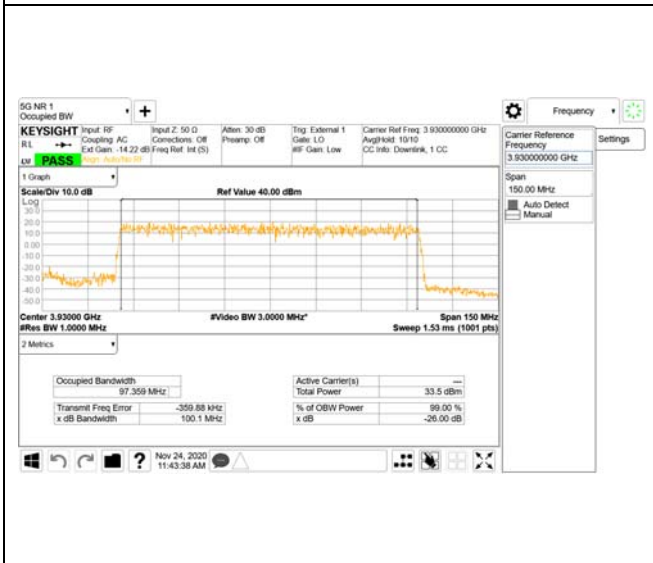

Report No.:
 CTK-2020-04662
 Page (898) / (2355)
 Pages

ANT26

QPSK

16QAM

64QAM

256QAM

CTK Co., Ltd.
 (Ho-dong), 113, Yejik-ro, Cheoin-gu,
 Yongin-si, Gyeonggi-do, Korea
 Tel: +82-31-339-9970
 Fax: +82-31-624-9501