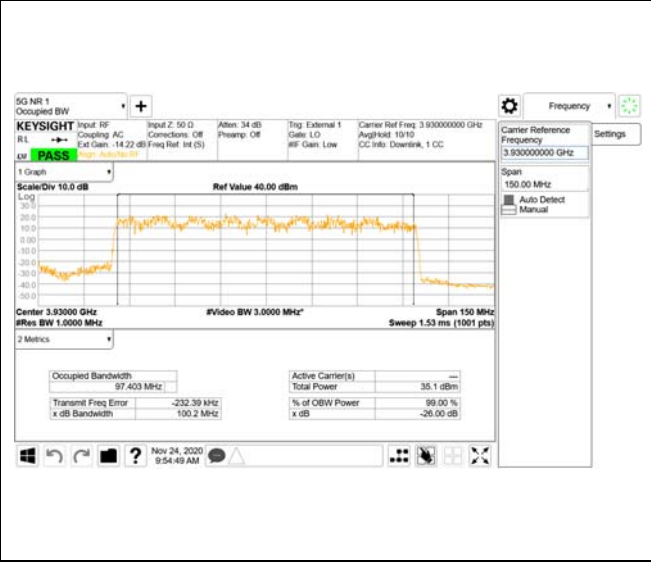

CTK Co., Ltd.
(Ho-dong), 113, Yejik-ro, Cheoin-gu,
Yongin-si, Gyeonggi-do, Korea
Tel: +82-31-339-9970
Fax: +82-31-624-9501

Report No.:
CTK-2020-04662
Page (917) / (2355)
Pages

ANT45

QPSK

16QAM

64QAM

256QAM