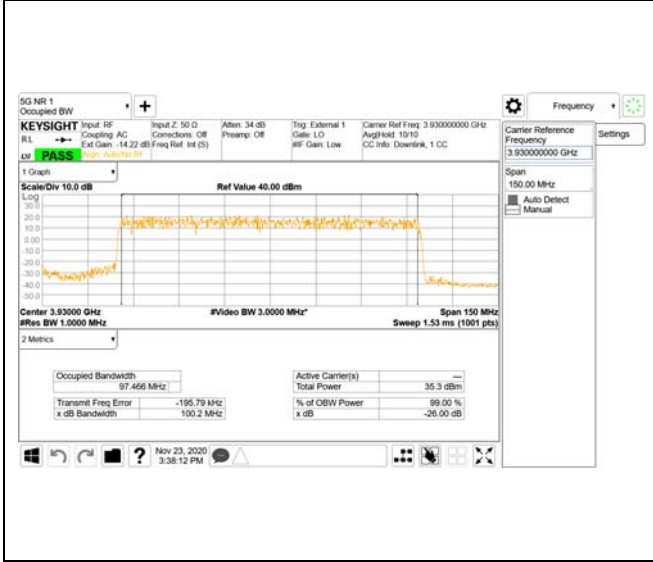

QPSK

16QAM

CTK Co., Ltd.
 (Ho-dong), 113, Yejik-ro, Cheoin-gu,
 Yongin-si, Gyeonggi-do, Korea
 Tel: +82-31-339-9970
 Fax: +82-31-624-9501

Report No.:
 CTK-2020-04662
 Page (906) / (2355)
 Pages

ANT34

QPSK

16QAM