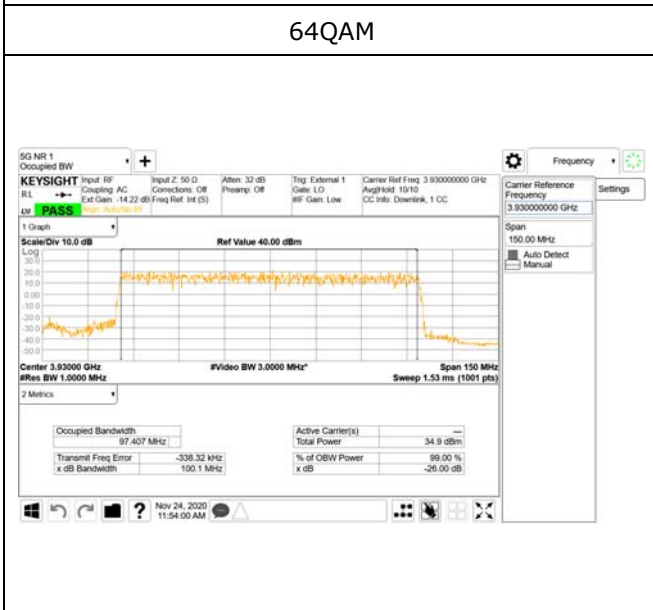

ANT31

QPSK

16QAM

64QAM

256QAM

CTK Co., Ltd.
 (Ho-dong), 113, Yejik-ro, Cheoin-gu,
 Yongin-si, Gyeonggi-do, Korea
 Tel: +82-31-339-9970
 Fax: +82-31-624-9501

Report No.:
 CTK-2020-04662
 Page (904) / (2355)
 Pages