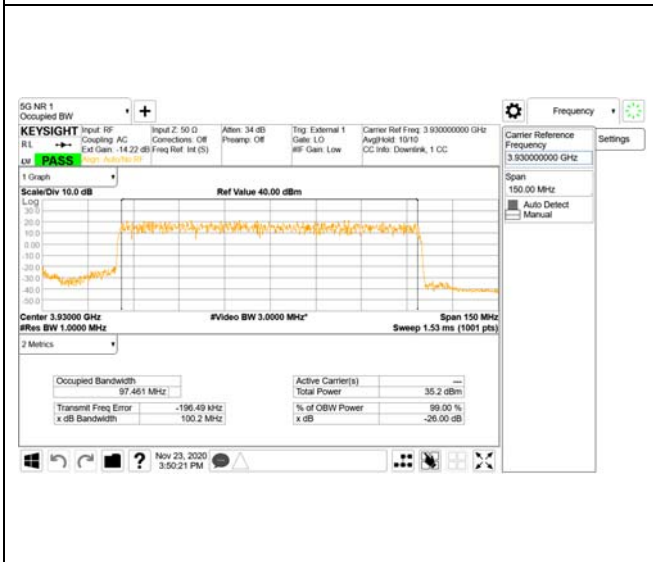

CTK Co., Ltd.
(Ho-dong), 113, Yejik-ro, Cheoin-gu,
Yongin-si, Gyeonggi-do, Korea
Tel: +82-31-339-9970
Fax: +82-31-624-9501

Report No.:
CTK-2020-04662
Page (909) / (2355)
Pages

ANT37

QPSK