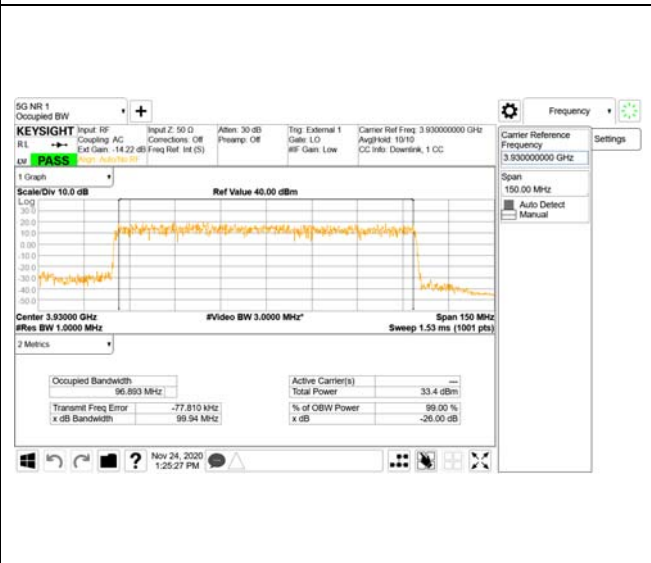

Report No.:
 CTK-2020-04662
 Page (898) / (2355)
 Pages

ANT26

QPSK

16QAM

64QAM

256QAM

CTK Co., Ltd.
 (Ho-dong), 113, Yejik-ro, Cheoin-gu,
 Yongin-si, Gyeonggi-do, Korea
 Tel: +82-31-339-9970
 Fax: +82-31-624-9501