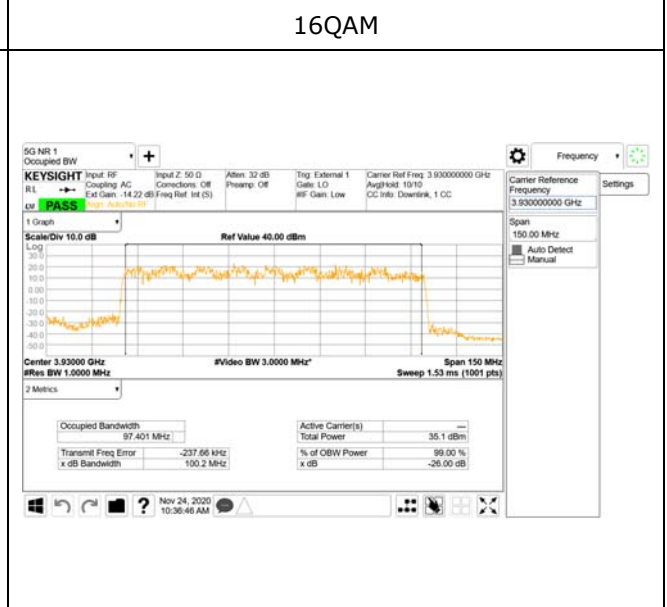

CTK Co., Ltd.
(Ho-dong), 113, Yejik-ro, Cheoin-gu,
Yongin-si, Gyeonggi-do, Korea
Tel: +82-31-339-9970
Fax: +82-31-624-9501

Report No.:
CTK-2020-04662
Page (903) / (2355)
Pages

ANT31

QPSK

16QAM

64QAM

256QAM