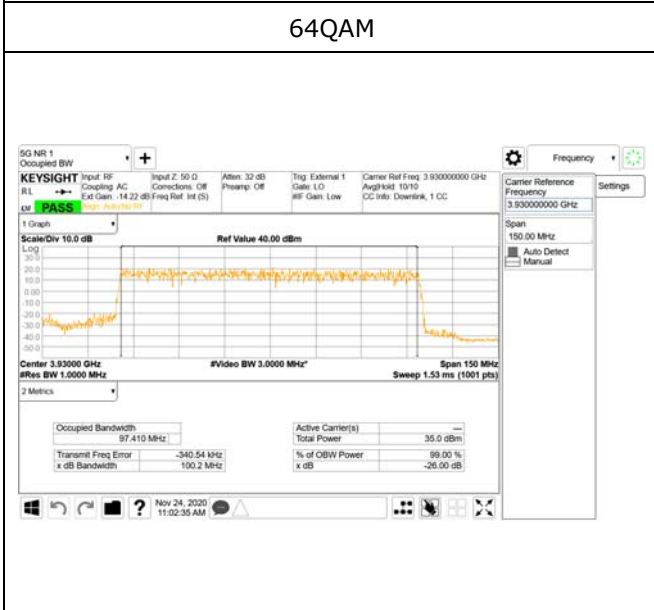

CTK Co., Ltd.
(Ho-dong), 113, Yejik-ro, Cheoin-gu,
Yongin-si, Gyeonggi-do, Korea
Tel: +82-31-339-9970
Fax: +82-31-624-9501

Report No.:
CTK-2020-04662
Page (913) / (2355)
Pages

ANT41

QPSK

16QAM

64QAM

256QAM