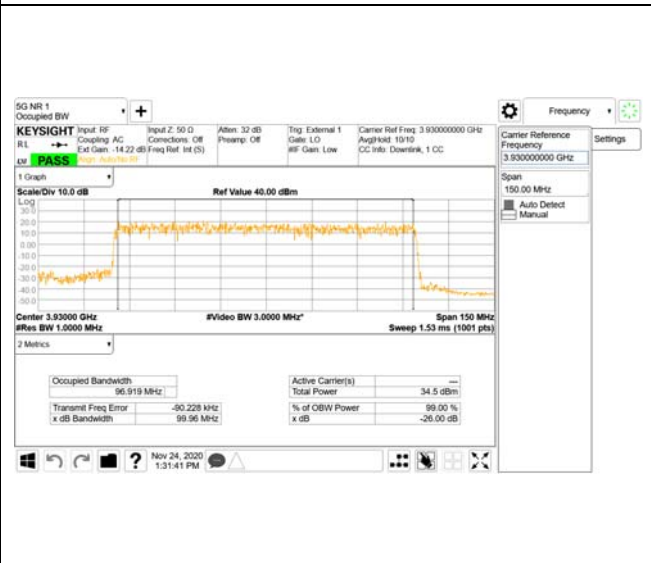

ANT29

QPSK

16QAM

64QAM

256QAM