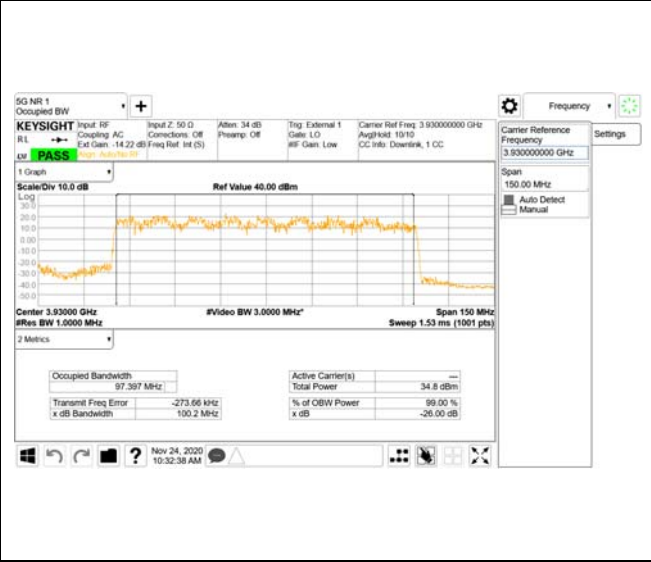

Report No.:
 CTK-2020-04662
 Page (900) / (2355)
 Pages

ANT28

QPSK

16QAM

ANT29

QPSK

16QAM

64QAM