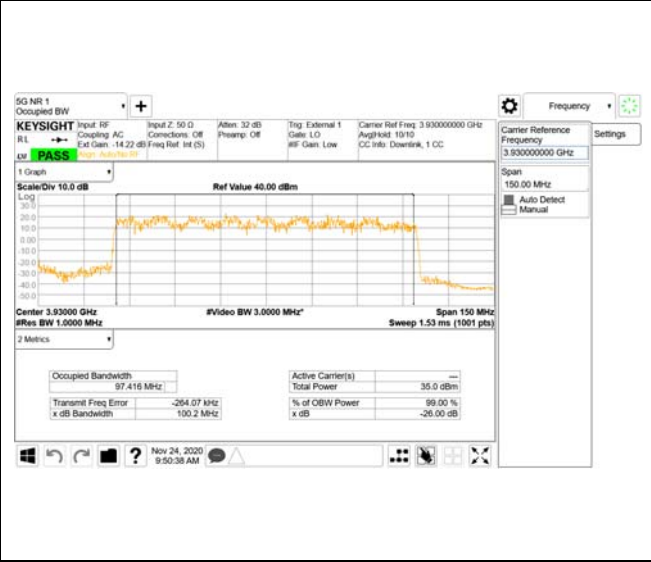

CTK Co., Ltd.
(Ho-dong), 113, Yejik-ro, Cheoin-gu,
Yongin-si, Gyeonggi-do, Korea
Tel: +82-31-339-9970
Fax: +82-31-624-9501

Report No.:
CTK-2020-04662
Page (915) / (2355)
Pages

ANT43

QPSK

16QAM

64QAM

256QAM