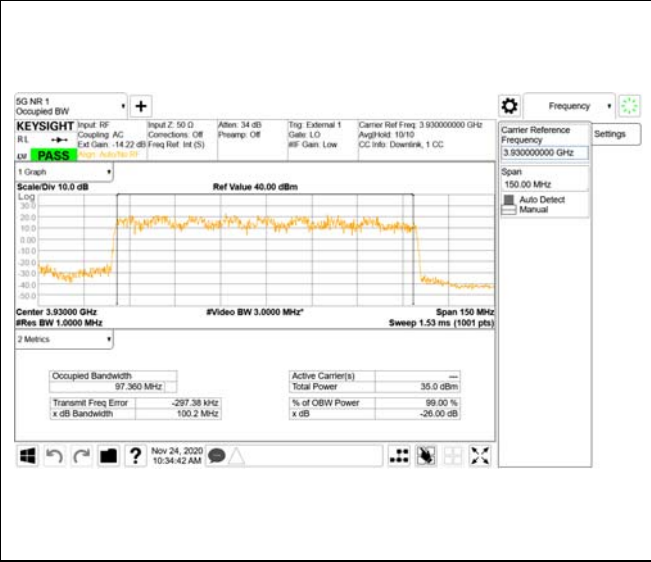

256QAM

ANT30

QPSK

16QAM

64QAM

256QAM

CTK Co., Ltd.
 (Ho-dong), 113, Yejik-ro, Cheoin-gu,
 Yongin-si, Gyeonggi-do, Korea
 Tel: +82-31-339-9970
 Fax: +82-31-624-9501

Report No.:
 CTK-2020-04662
 Page (903) / (2355)
 Pages