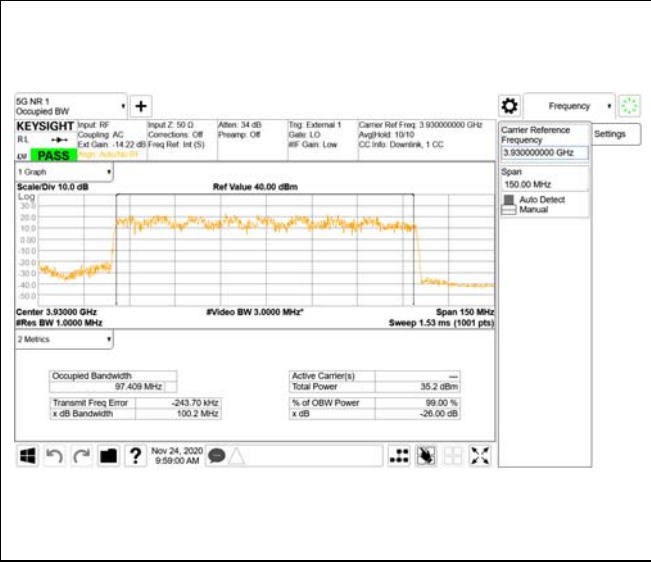

CTK Co., Ltd.
(Ho-dong), 113, Yejik-ro, Cheoin-gu,
Yongin-si, Gyeonggi-do, Korea
Tel: +82-31-339-9970
Fax: +82-31-624-9501

Report No.:
CTK-2020-04662
Page (919) / (2355)
Pages

ANT47

QPSK

16QAM

64QAM

256QAM