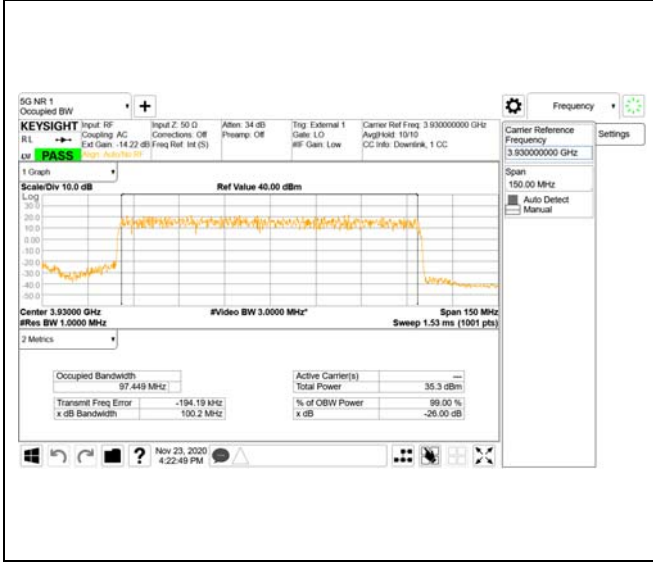

CTK Co., Ltd.
(Ho-dong), 113, Yejik-ro, Cheoin-gu,
Yongin-si, Gyeonggi-do, Korea
Tel: +82-31-339-9970
Fax: +82-31-624-9501

Report No.:
CTK-2020-04662
Page (917) / (2355)
Pages

ANT45

QPSK