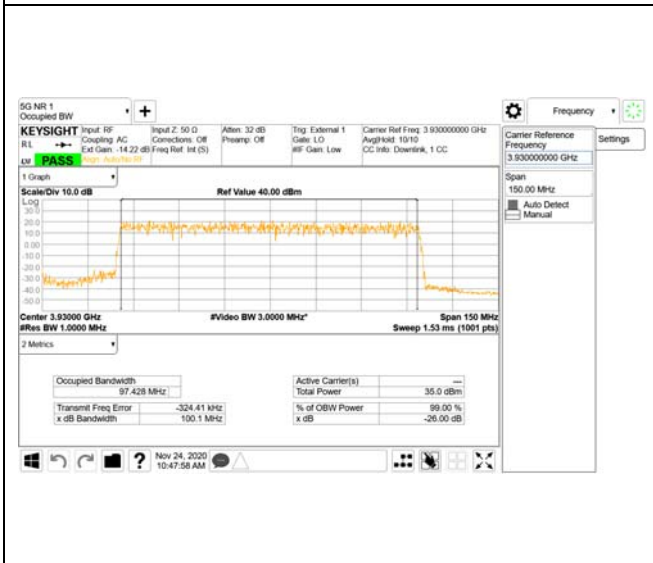

CTK Co., Ltd.
(Ho-dong), 113, Yejik-ro, Cheoin-gu,
Yongin-si, Gyeonggi-do, Korea
Tel: +82-31-339-9970
Fax: +82-31-624-9501

Report No.:
CTK-2020-04662
Page (906) / (2355)
Pages

ANT34

QPSK

16QAM

64QAM

256QAM