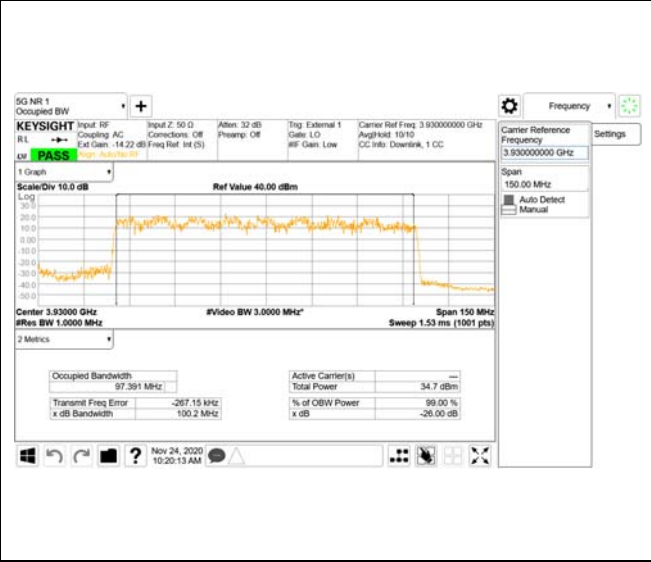

CTK Co., Ltd.
 (Ho-dong), 113, Yejik-ro, Cheoin-gu,
 Yongin-si, Gyeonggi-do, Korea
 Tel: +82-31-339-9970
 Fax: +82-31-624-9501

Report No.:
 CTK-2020-04662
 Page (895) / (2355)
 Pages

ANT23

QPSK

16QAM

64QAM