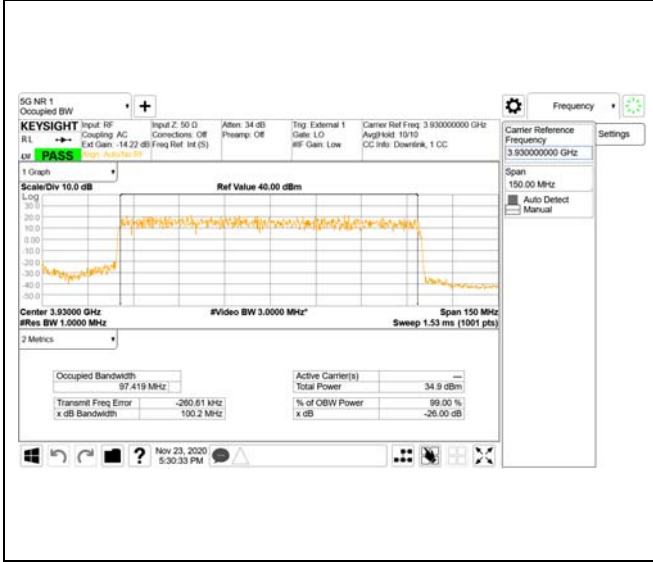

Report No.:
 CTK-2020-04662
 Page (900) / (2355)
 Pages

ANT28

QPSK

16QAM

ANT29

QPSK

16QAM

64QAM