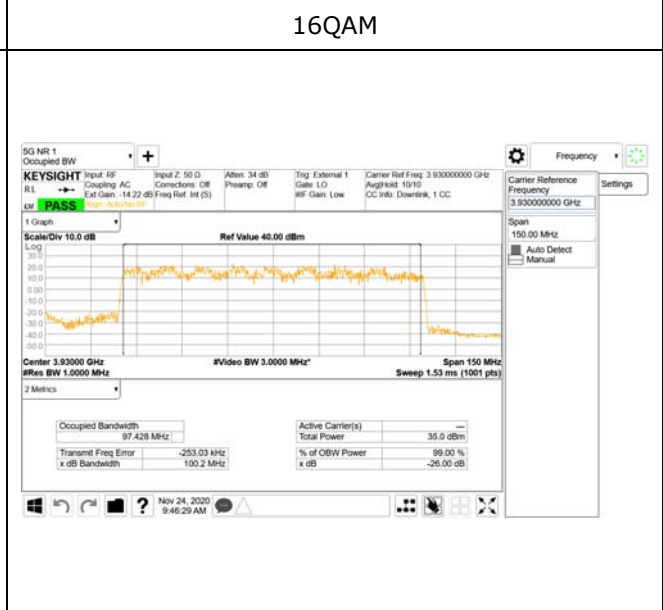

CTK Co., Ltd.
(Ho-dong), 113, Yejik-ro, Cheoin-gu,
Yongin-si, Gyeonggi-do, Korea
Tel: +82-31-339-9970
Fax: +82-31-624-9501

Report No.:
CTK-2020-04662
Page (913) / (2355)
Pages

ANT41

QPSK

16QAM

64QAM

256QAM