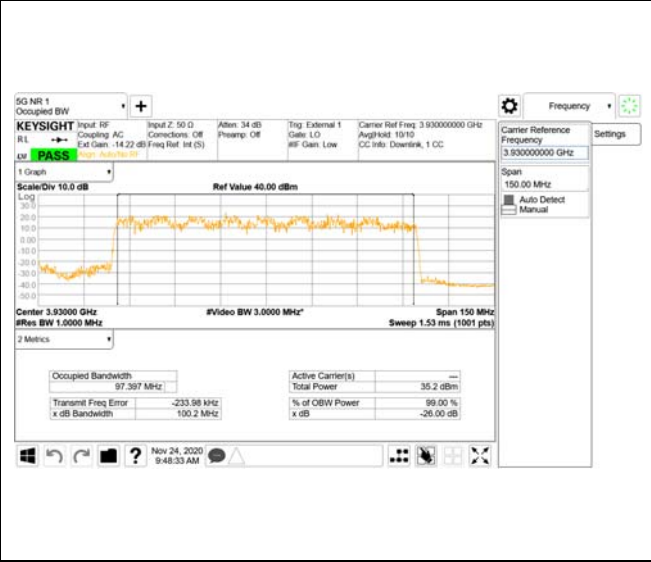

CTK Co., Ltd.
(Ho-dong), 113, Yejik-ro, Cheoin-gu,
Yongin-si, Gyeonggi-do, Korea
Tel: +82-31-339-9970
Fax: +82-31-624-9501

Report No.:
CTK-2020-04662
Page (914) / (2355)
Pages

ANT42

QPSK

16QAM

64QAM

256QAM