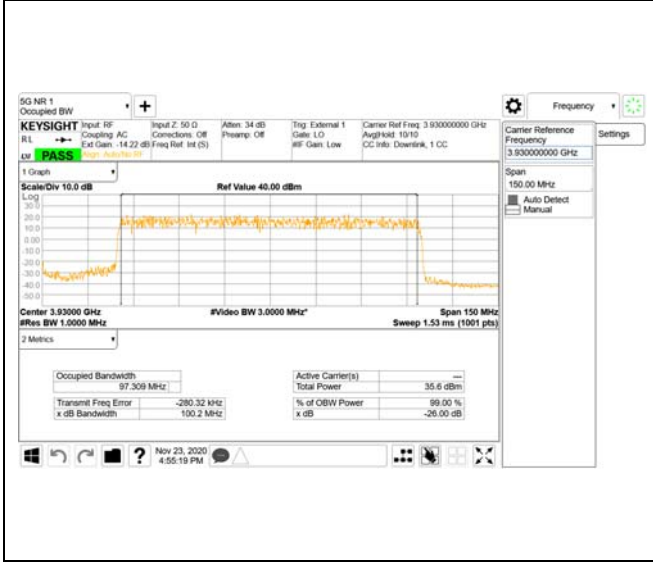

CTK Co., Ltd.
(Ho-dong), 113, Yejik-ro, Cheoin-gu,
Yongin-si, Gyeonggi-do, Korea
Tel: +82-31-339-9970
Fax: +82-31-624-9501

Report No.:
CTK-2020-04662
Page (925) / (2355)
Pages

ANT53

QPSK