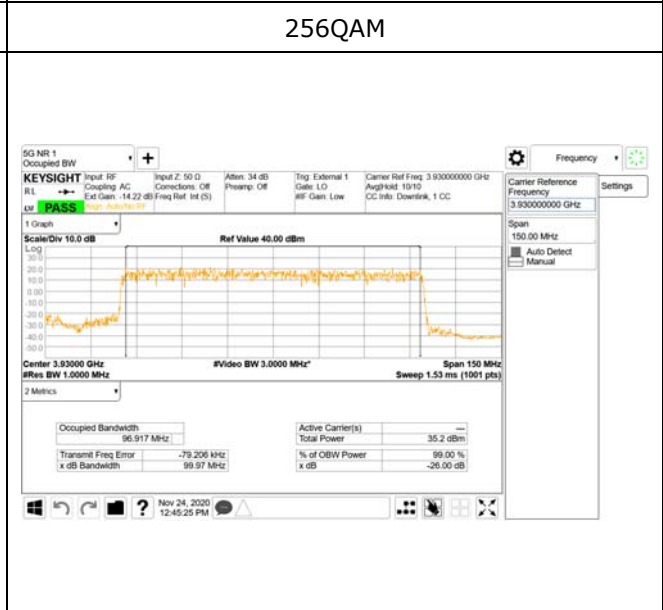

CTK Co., Ltd.
(Ho-dong), 113, Yejik-ro, Cheoin-gu,
Yongin-si, Gyeonggi-do, Korea
Tel: +82-31-339-9970
Fax: +82-31-624-9501

Report No.:
CTK-2020-04662
Page (913) / (2355)
Pages

ANT41

QPSK

16QAM

64QAM

256QAM