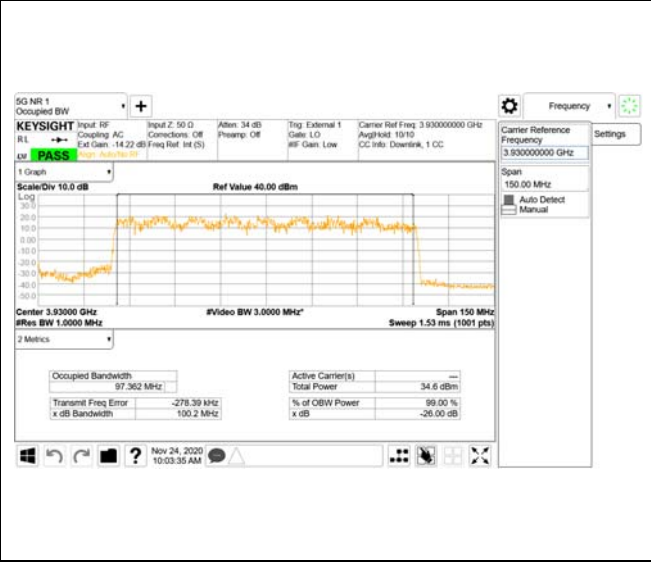

CTK Co., Ltd.
(Ho-dong), 113, Yejik-ro, Cheoin-gu,
Yongin-si, Gyeonggi-do, Korea
Tel: +82-31-339-9970
Fax: +82-31-624-9501

Report No.:
CTK-2020-04662
Page (887) / (2355)
Pages

ANT15

QPSK

16QAM

64QAM

256QAM