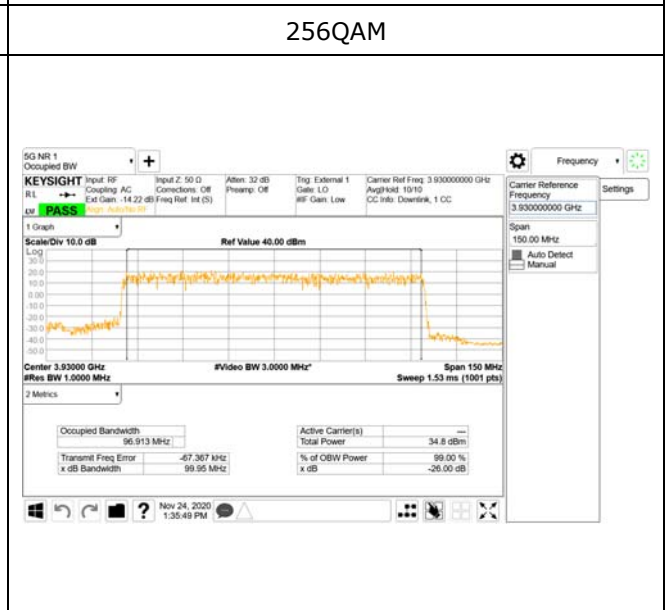

ANT31

QPSK

16QAM

64QAM

256QAM

CTK Co., Ltd.
 (Ho-dong), 113, Yejik-ro, Cheoin-gu,
 Yongin-si, Gyeonggi-do, Korea
 Tel: +82-31-339-9970
 Fax: +82-31-624-9501

Report No.:
 CTK-2020-04662
 Page (904) / (2355)
 Pages