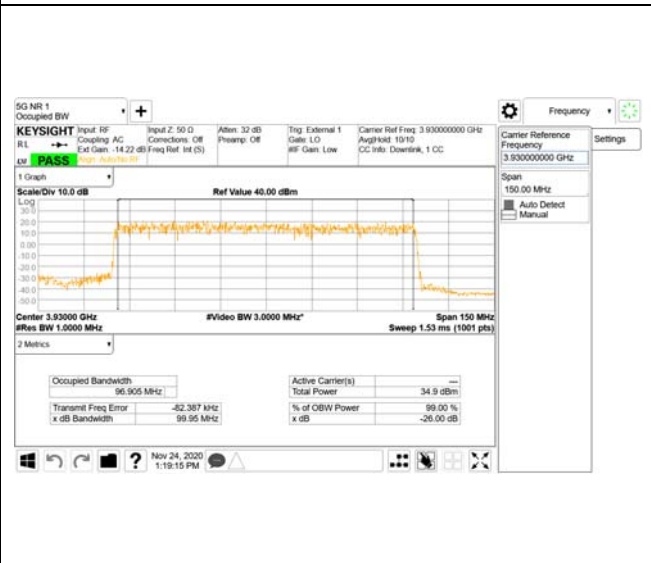

CTK Co., Ltd.
(Ho-dong), 113, Yejik-ro, Cheoin-gu,
Yongin-si, Gyeonggi-do, Korea
Tel: +82-31-339-9970
Fax: +82-31-624-9501

Report No.:
CTK-2020-04662
Page (895) / (2355)
Pages

ANT23

QPSK

16QAM

64QAM

256QAM