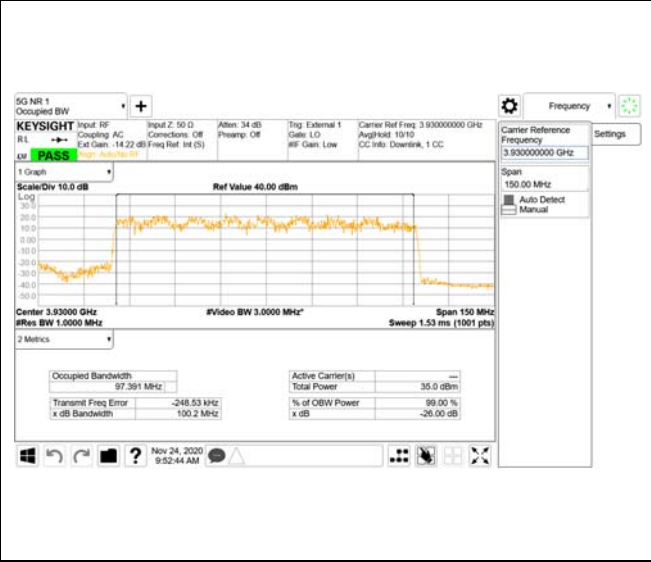

CTK Co., Ltd.
(Ho-dong), 113, Yejik-ro, Cheoin-gu,
Yongin-si, Gyeonggi-do, Korea
Tel: +82-31-339-9970
Fax: +82-31-624-9501

Report No.:
CTK-2020-04662
Page (916) / (2355)
Pages

ANT44

QPSK

16QAM

64QAM

256QAM