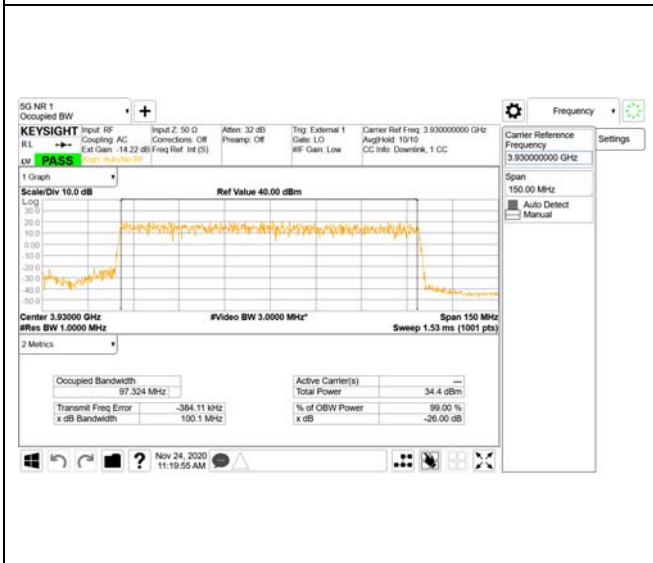

CTK Co., Ltd.
(Ho-dong), 113, Yejik-ro, Cheoin-gu,
Yongin-si, Gyeonggi-do, Korea
Tel: +82-31-339-9970
Fax: +82-31-624-9501

Report No.:
CTK-2020-04662
Page (887) / (2355)
Pages

ANT15

QPSK

16QAM

64QAM

256QAM