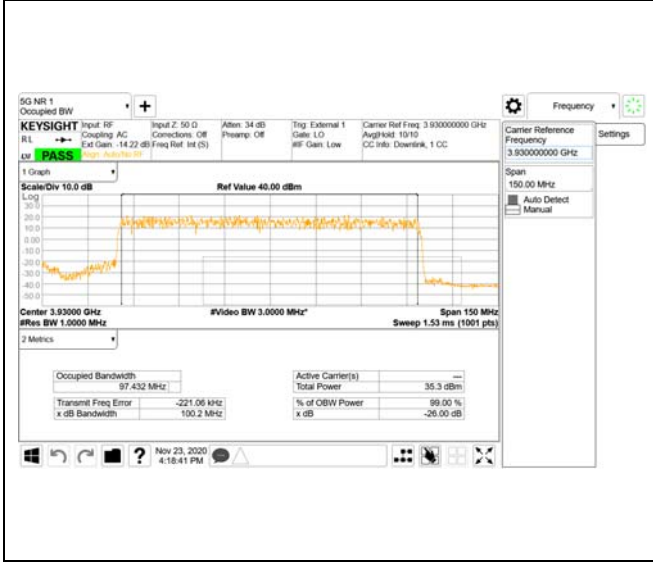

CTK Co., Ltd.
(Ho-dong), 113, Yejik-ro, Cheoin-gu,
Yongin-si, Gyeonggi-do, Korea
Tel: +82-31-339-9970
Fax: +82-31-624-9501

Report No.:
CTK-2020-04662
Page (916) / (2355)
Pages

ANT44

QPSK