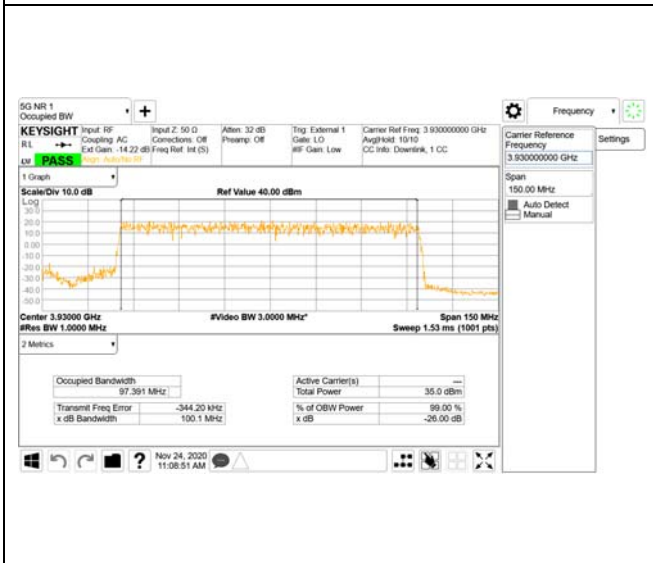

ANT44

QPSK

16QAM

64QAM

256QAM

CTK Co., Ltd.
 (Ho-dong), 113, Yejik-ro, Cheoin-gu,
 Yongin-si, Gyeonggi-do, Korea
 Tel: +82-31-339-9970
 Fax: +82-31-624-9501

Report No.:
 CTK-2020-04662
 Page (917) / (2355)
 Pages