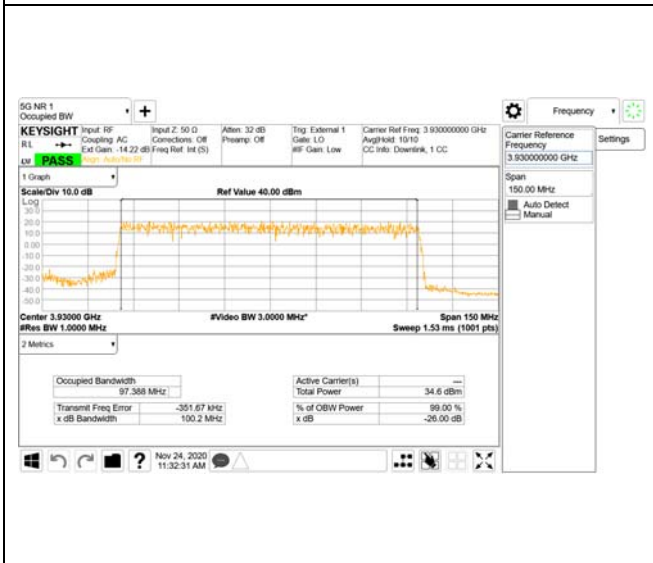

CTK Co., Ltd.
 (Ho-dong), 113, Yejik-ro, Cheoin-gu,
 Yongin-si, Gyeonggi-do, Korea
 Tel: +82-31-339-9970
 Fax: +82-31-624-9501

Report No.:
 CTK-2020-04662
 Page (893) / (2355)
 Pages

ANT21

QPSK

16QAM

64QAM