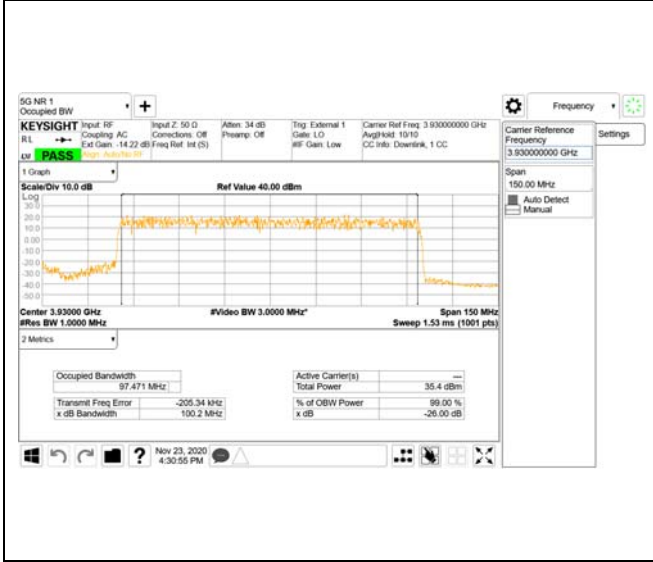

CTK Co., Ltd.
(Ho-dong), 113, Yejik-ro, Cheoin-gu,
Yongin-si, Gyeonggi-do, Korea
Tel: +82-31-339-9970
Fax: +82-31-624-9501

Report No.:
CTK-2020-04662
Page (919) / (2355)
Pages

ANT47

QPSK