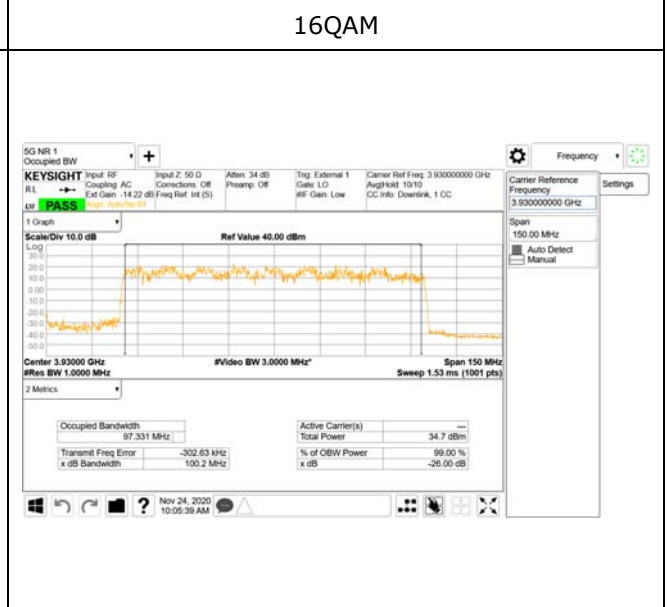

CTK Co., Ltd.
(Ho-dong), 113, Yejik-ro, Cheoin-gu,
Yongin-si, Gyeonggi-do, Korea
Tel: +82-31-339-9970
Fax: +82-31-624-9501

Report No.:
CTK-2020-04662
Page (888) / (2355)
Pages

ANT16

QPSK

16QAM

64QAM

256QAM