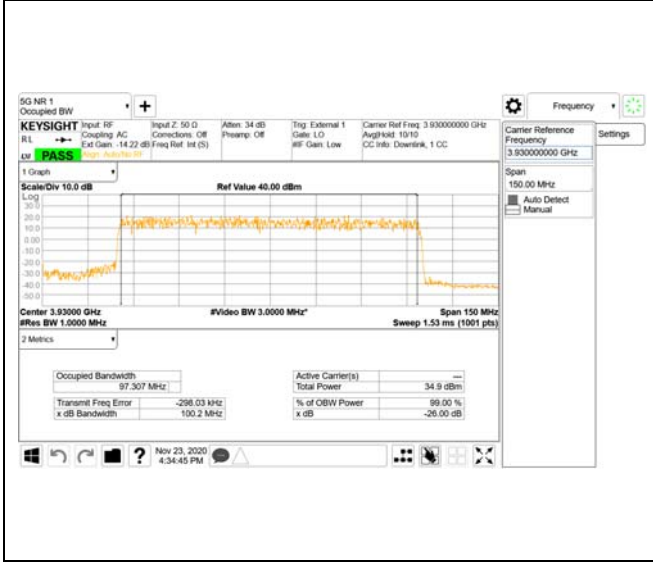

CTK Co., Ltd.
(Ho-dong), 113, Yejik-ro, Cheoin-gu,
Yongin-si, Gyeonggi-do, Korea
Tel: +82-31-339-9970
Fax: +82-31-624-9501

Report No.:
CTK-2020-04662
Page (887) / (2355)
Pages

ANT15

QPSK