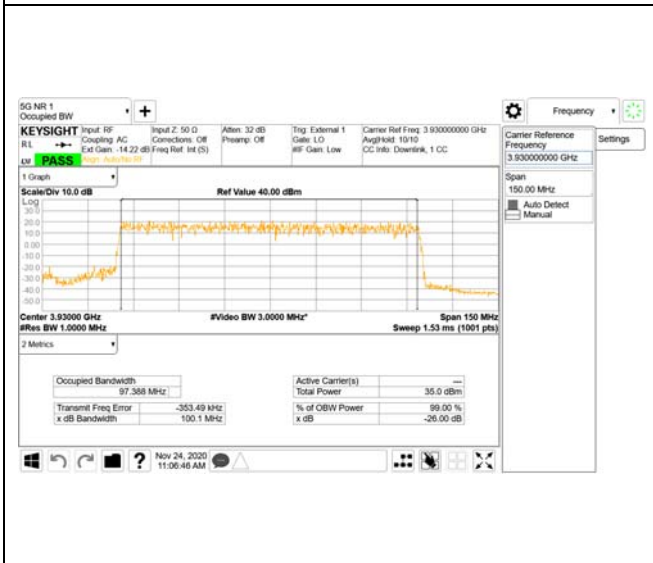

ANT43

QPSK

16QAM

64QAM

256QAM

CTK Co., Ltd.
 (Ho-dong), 113, Yejik-ro, Cheoin-gu,
 Yongin-si, Gyeonggi-do, Korea
 Tel: +82-31-339-9970
 Fax: +82-31-624-9501

Report No.:
 CTK-2020-04662
 Page (916) / (2355)
 Pages