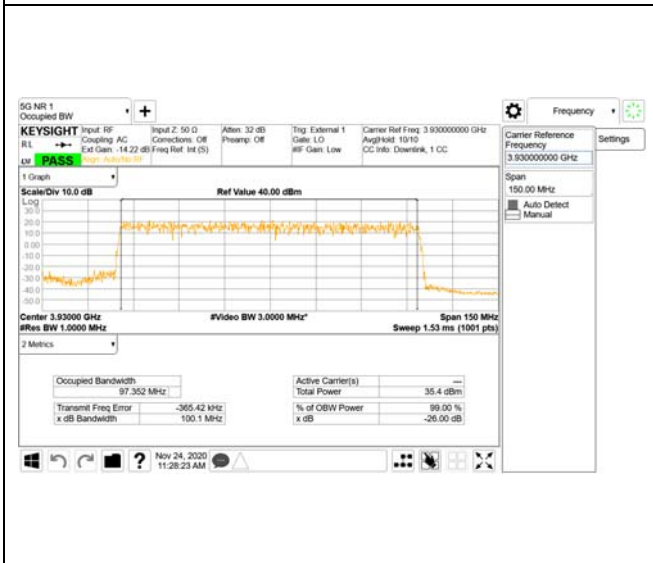

CTK Co., Ltd.
(Ho-dong), 113, Yejik-ro, Cheoin-gu,
Yongin-si, Gyeonggi-do, Korea
Tel: +82-31-339-9970
Fax: +82-31-624-9501

Report No.:
CTK-2020-04662
Page (925) / (2355)
Pages

ANT53

QPSK

16QAM

64QAM

256QAM