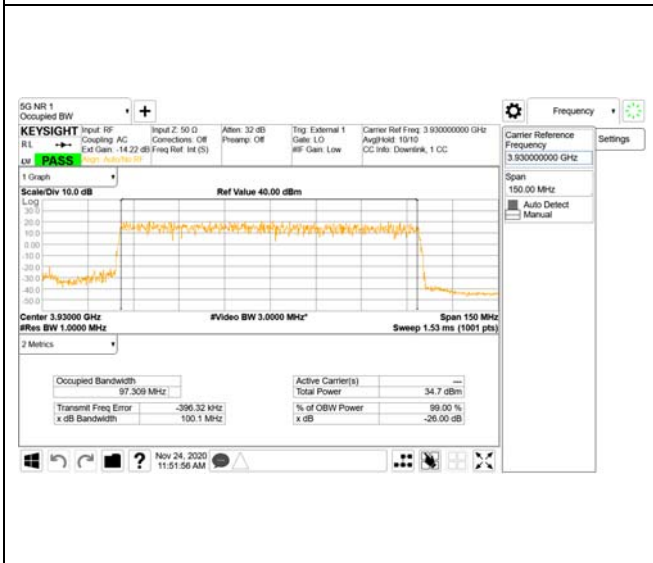

256QAM

ANT30

QPSK

16QAM

64QAM

256QAM

CTK Co., Ltd.
 (Ho-dong), 113, Yejik-ro, Cheoin-gu,
 Yongin-si, Gyeonggi-do, Korea
 Tel: +82-31-339-9970
 Fax: +82-31-624-9501

Report No.:
 CTK-2020-04662
 Page (903) / (2355)
 Pages