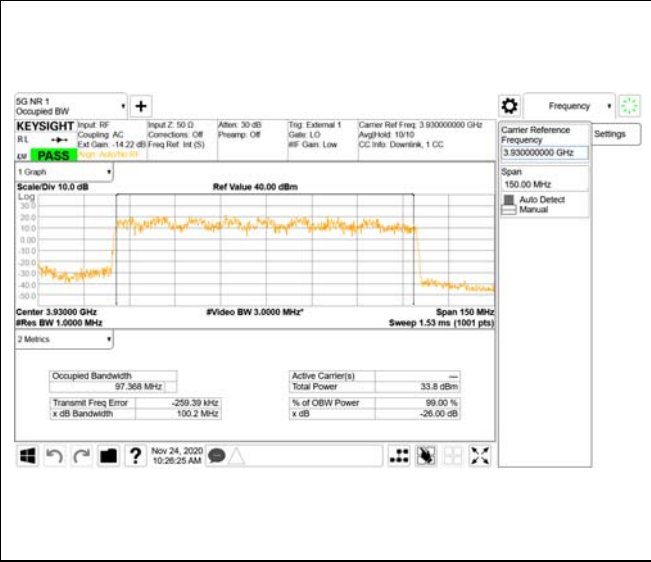

Report No.:
 CTK-2020-04662
 Page (898) / (2355)
 Pages

ANT26

QPSK

16QAM

64QAM

256QAM

CTK Co., Ltd.
 (Ho-dong), 113, Yejik-ro, Cheoin-gu,
 Yongin-si, Gyeonggi-do, Korea
 Tel: +82-31-339-9970
 Fax: +82-31-624-9501