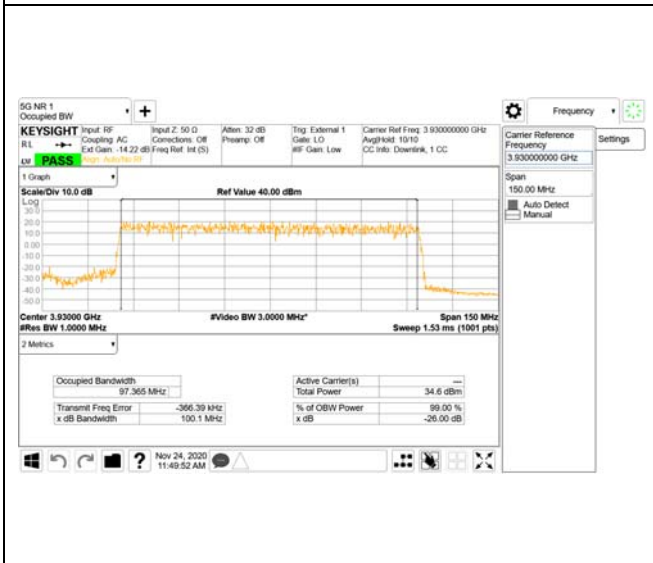

Report No.:
 CTK-2020-04662
 Page (900) / (2355)
 Pages

ANT28

QPSK

16QAM

ANT29

QPSK

16QAM

64QAM