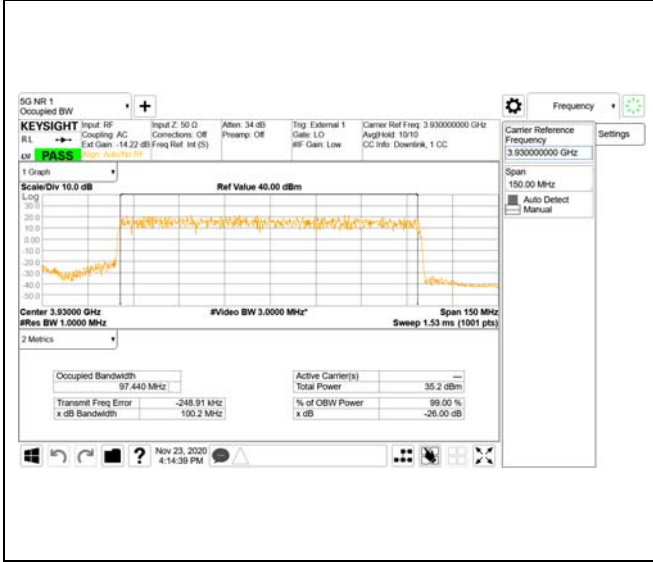

CTK Co., Ltd.
(Ho-dong), 113, Yejik-ro, Cheoin-gu,
Yongin-si, Gyeonggi-do, Korea
Tel: +82-31-339-9970
Fax: +82-31-624-9501

Report No.:
CTK-2020-04662
Page (915) / (2355)
Pages

ANT43

QPSK