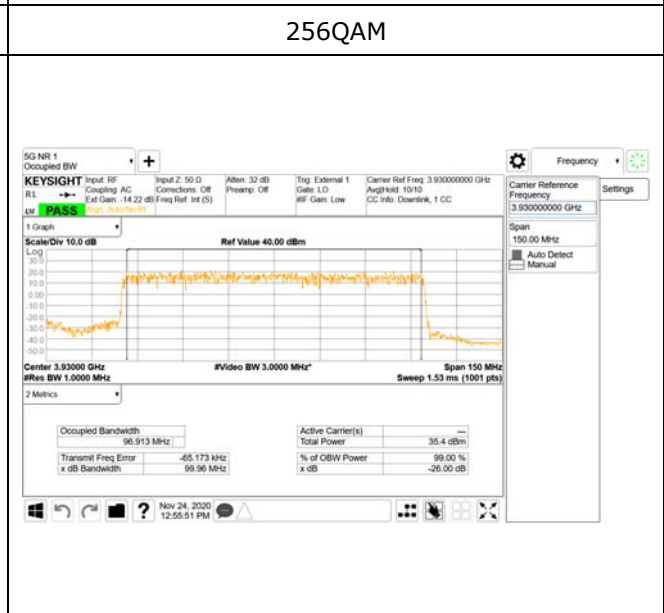

ANT46

QPSK

16QAM

64QAM

256QAM

CTK Co., Ltd.
 (Ho-dong), 113, Yejik-ro, Cheoin-gu,
 Yongin-si, Gyeonggi-do, Korea
 Tel: +82-31-339-9970
 Fax: +82-31-624-9501

Report No.:
 CTK-2020-04662
 Page (919) / (2355)
 Pages