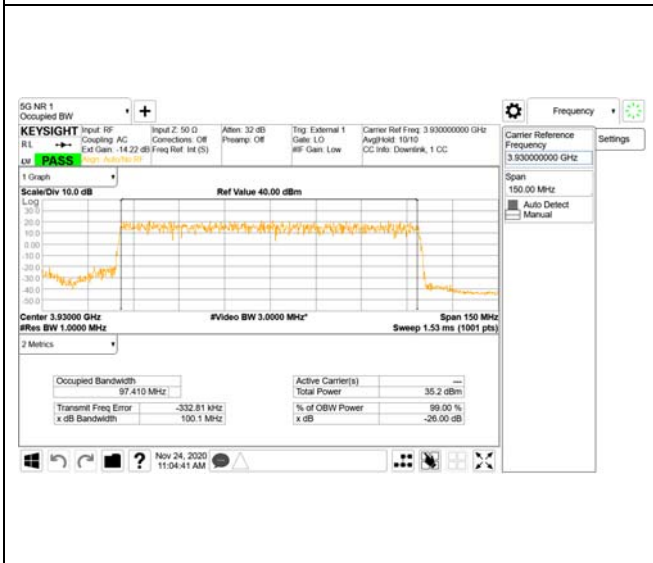

CTK Co., Ltd.
(Ho-dong), 113, Yejik-ro, Cheoin-gu,
Yongin-si, Gyeonggi-do, Korea
Tel: +82-31-339-9970
Fax: +82-31-624-9501

Report No.:
CTK-2020-04662
Page (914) / (2355)
Pages

ANT42

QPSK

16QAM

64QAM

256QAM