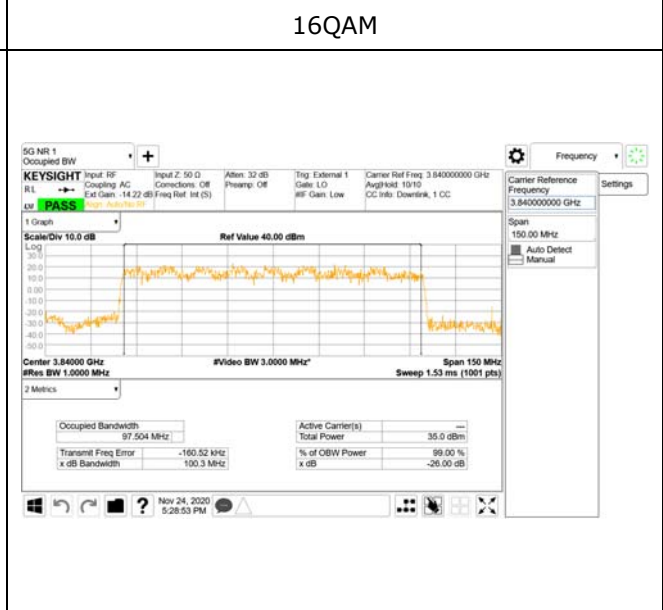

CTK Co., Ltd.
(Ho-dong), 113, Yejik-ro, Cheoin-gu,
Yongin-si, Gyeonggi-do, Korea
Tel: +82-31-339-9970
Fax: +82-31-624-9501

Report No.:
CTK-2020-04662
Page (840) / (2355)
Pages

ANT32

QPSK

16QAM

64QAM

256QAM