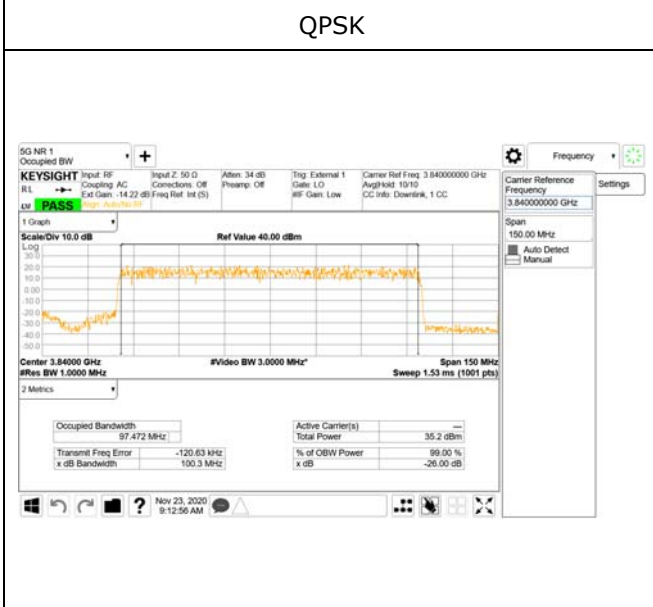

CTK Co., Ltd.
(Ho-dong), 113, Yejik-ro, Cheoin-gu,
Yongin-si, Gyeonggi-do, Korea
Tel: +82-31-339-9970
Fax: +82-31-624-9501

Report No.:
CTK-2020-04662
Page (852) / (2355)
Pages

ANT44

QPSK