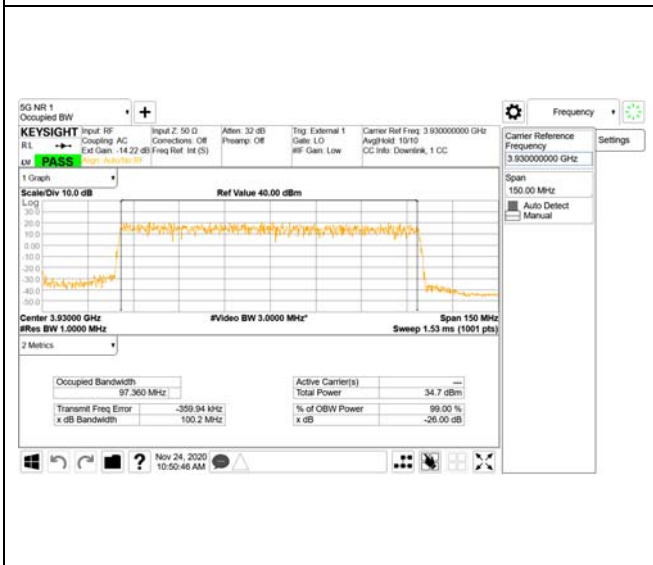

CTK Co., Ltd.
(Ho-dong), 113, Yejik-ro, Cheoin-gu,
Yongin-si, Gyeonggi-do, Korea
Tel: +82-31-339-9970
Fax: +82-31-624-9501

Report No.:
CTK-2020-04662
Page (873) / (2355)
Pages

**BW 100MHz, Single carrier, Top
ANT1**

QPSK

16QAM

64QAM

256QAM