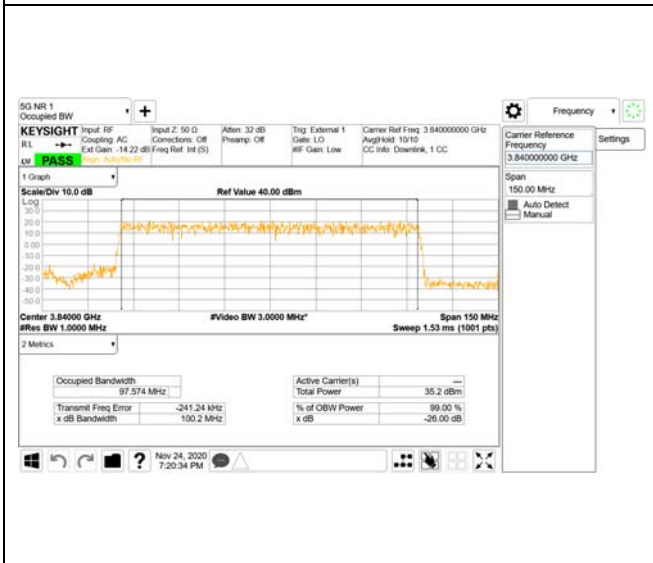

ANT43

QPSK

16QAM

64QAM

256QAM

CTK Co., Ltd.
 (Ho-dong), 113, Yejik-ro, Cheoin-gu,
 Yongin-si, Gyeonggi-do, Korea
 Tel: +82-31-339-9970
 Fax: +82-31-624-9501

Report No.:
 CTK-2020-04662
 Page (852) / (2355)
 Pages