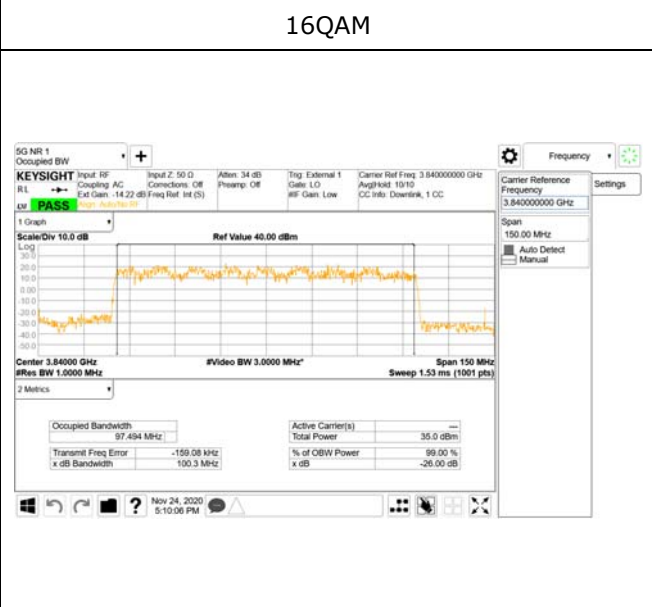

CTK Co., Ltd.
(Ho-dong), 113, Yejik-ro, Cheoin-gu,
Yongin-si, Gyeonggi-do, Korea
Tel: +82-31-339-9970
Fax: +82-31-624-9501

Report No.:
CTK-2020-04662
Page (831) / (2355)
Pages

ANT23

QPSK

16QAM

64QAM

256QAM