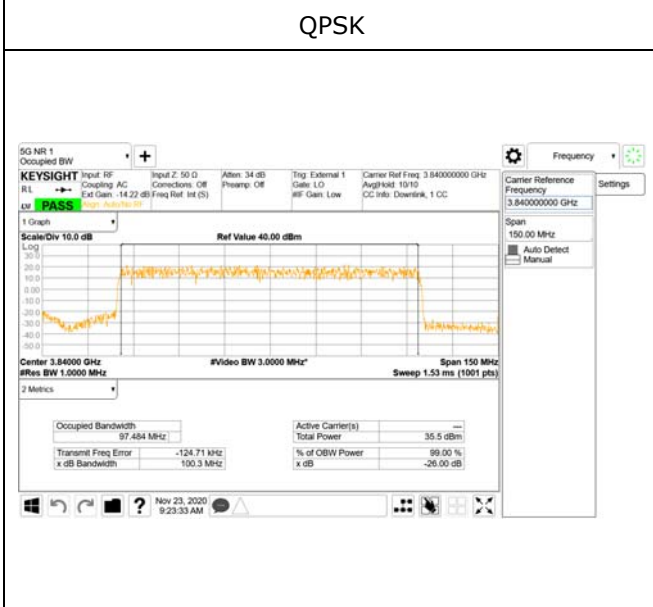

CTK Co., Ltd.
(Ho-dong), 113, Yejik-ro, Cheoin-gu,
Yongin-si, Gyeonggi-do, Korea
Tel: +82-31-339-9970
Fax: +82-31-624-9501

Report No.:
CTK-2020-04662
Page (855) / (2355)
Pages

ANT47

QPSK