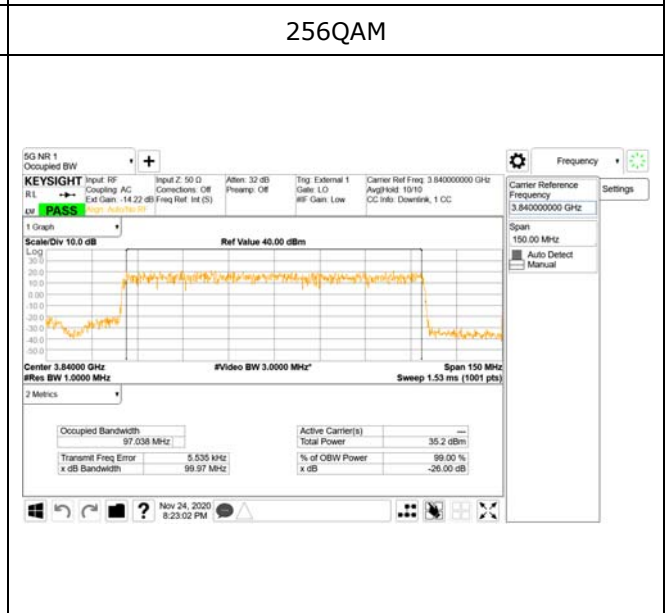

CTK Co., Ltd.
(Ho-dong), 113, Yejik-ro, Cheoin-gu,
Yongin-si, Gyeonggi-do, Korea
Tel: +82-31-339-9970
Fax: +82-31-624-9501

Report No.:
CTK-2020-04662
Page (865) / (2355)
Pages

ANT57

QPSK

16QAM

64QAM

256QAM