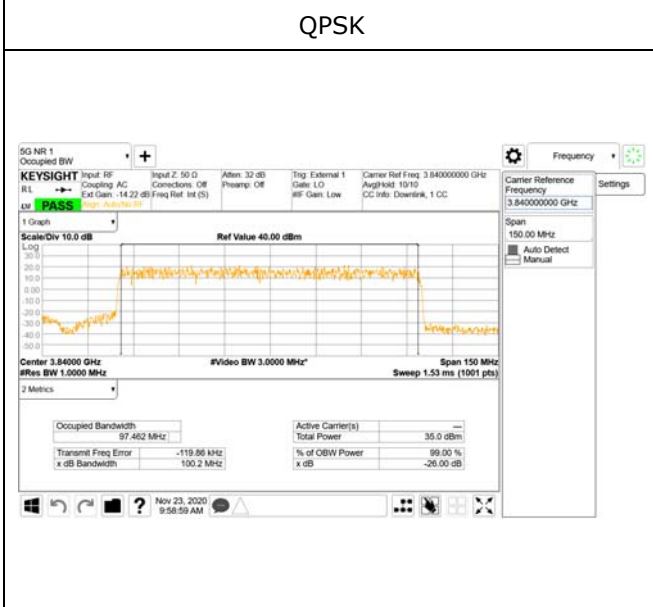

256QAM

CTK Co., Ltd.
 (Ho-dong), 113, Yejik-ro, Cheoin-gu,
 Yongin-si, Gyeonggi-do, Korea
 Tel: +82-31-339-9970
 Fax: +82-31-624-9501

Report No.:
 CTK-2020-04662
 Page (865) / (2355)
 Pages

ANT57

QPSK

16QAM