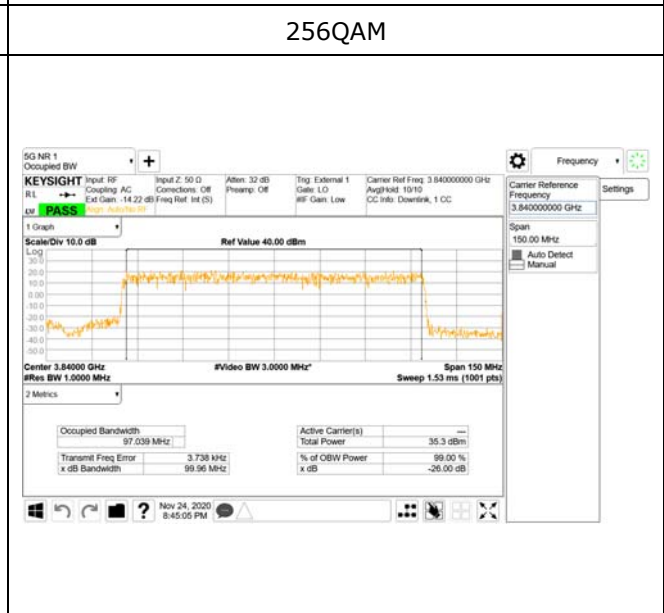

CTK Co., Ltd.
(Ho-dong), 113, Yejik-ro, Cheoin-gu,
Yongin-si, Gyeonggi-do, Korea
Tel: +82-31-339-9970
Fax: +82-31-624-9501

Report No.:
CTK-2020-04662
Page (839) / (2355)
Pages

ANT31

QPSK

16QAM

64QAM

256QAM