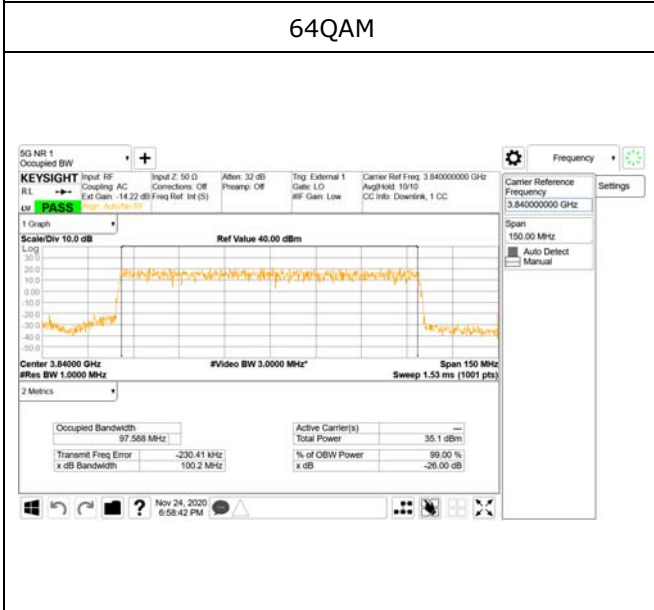

CTK Co., Ltd.
(Ho-dong), 113, Yejik-ro, Cheoin-gu,
Yongin-si, Gyeonggi-do, Korea
Tel: +82-31-339-9970
Fax: +82-31-624-9501

Report No.:
CTK-2020-04662
Page (840) / (2355)
Pages

ANT32

QPSK

16QAM

64QAM

256QAM