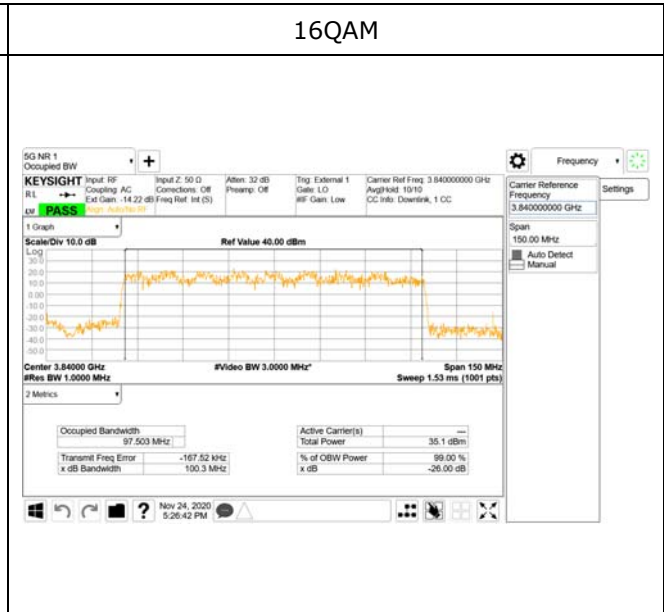

CTK Co., Ltd.
(Ho-dong), 113, Yejik-ro, Cheoin-gu,
Yongin-si, Gyeonggi-do, Korea
Tel: +82-31-339-9970
Fax: +82-31-624-9501

Report No.:
CTK-2020-04662
Page (839) / (2355)
Pages

ANT31

QPSK

16QAM

64QAM

256QAM