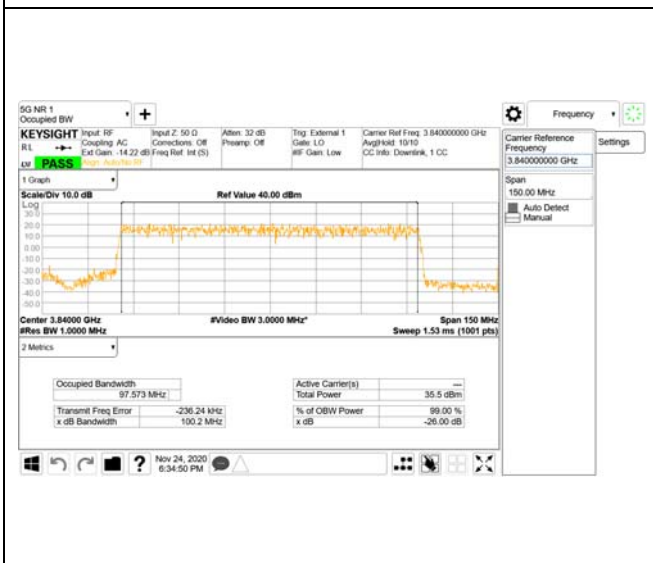

CTK Co., Ltd.
 (Ho-dong), 113, Yejik-ro, Cheoin-gu,
 Yongin-si, Gyeonggi-do, Korea
 Tel: +82-31-339-9970
 Fax: +82-31-624-9501

Report No.:
 CTK-2020-04662
 Page (864) / (2355)
 Pages

ANT56

QPSK

16QAM

64QAM