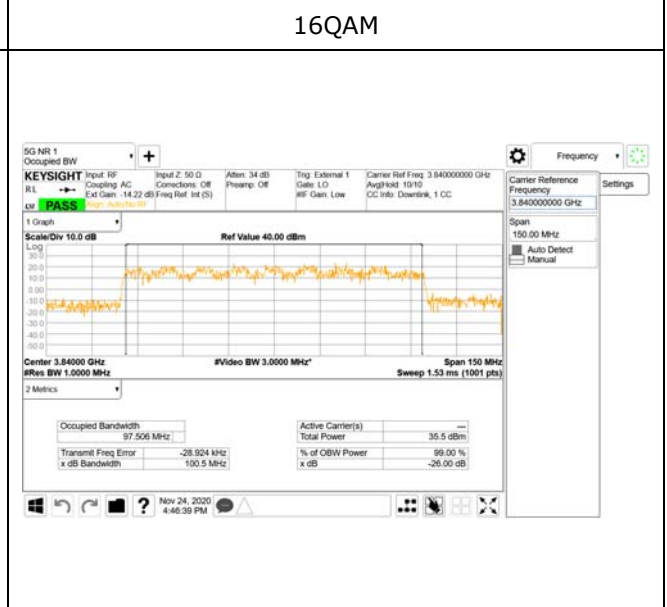

CTK Co., Ltd.
(Ho-dong), 113, Yejik-ro, Cheoin-gu,
Yongin-si, Gyeonggi-do, Korea
Tel: +82-31-339-9970
Fax: +82-31-624-9501

Report No.:
CTK-2020-04662
Page (855) / (2355)
Pages

ANT47

QPSK

16QAM

64QAM

256QAM