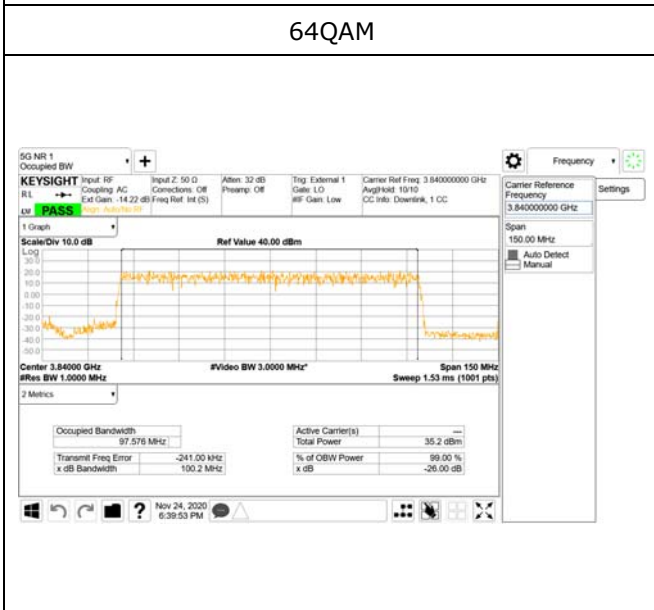

CTK Co., Ltd.
(Ho-dong), 113, Yejik-ro, Cheoin-gu,
Yongin-si, Gyeonggi-do, Korea
Tel: +82-31-339-9970
Fax: +82-31-624-9501

Report No.:
CTK-2020-04662
Page (831) / (2355)
Pages

ANT23

QPSK

16QAM

64QAM

256QAM