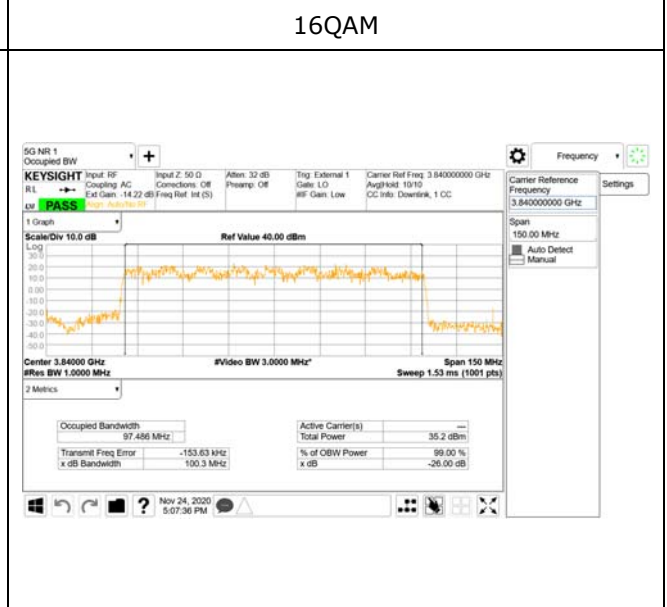

256QAM

CTK Co., Ltd.
 (Ho-dong), 113, Yejik-ro, Cheoin-gu,
 Yongin-si, Gyeonggi-do, Korea
 Tel: +82-31-339-9970
 Fax: +82-31-624-9501

Report No.:
 CTK-2020-04662
 Page (865) / (2355)
 Pages

ANT57

QPSK

16QAM