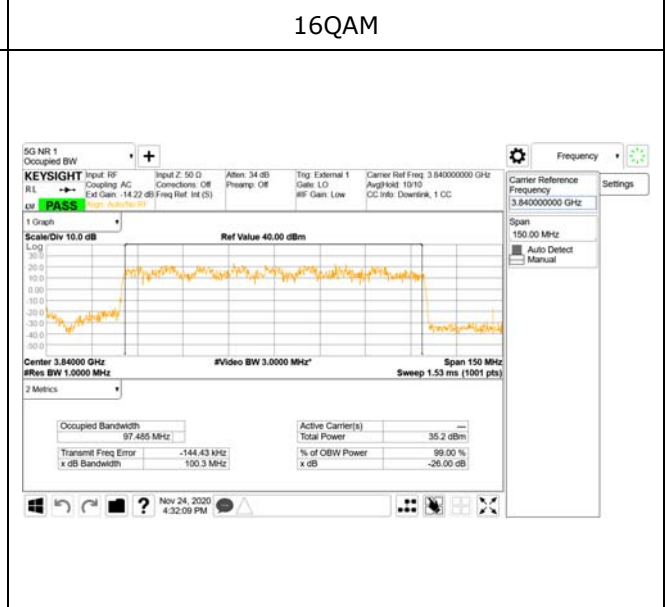

CTK Co., Ltd.
(Ho-dong), 113, Yejik-ro, Cheoin-gu,
Yongin-si, Gyeonggi-do, Korea
Tel: +82-31-339-9970
Fax: +82-31-624-9501

Report No.:
CTK-2020-04662
Page (852) / (2355)
Pages

ANT44

QPSK

16QAM

64QAM

256QAM