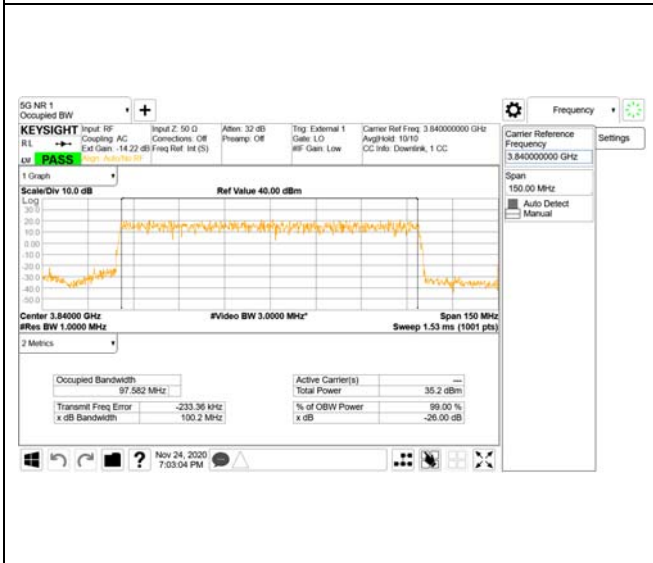

CTK Co., Ltd.
(Ho-dong), 113, Yejik-ro, Cheoin-gu,
Yongin-si, Gyeonggi-do, Korea
Tel: +82-31-339-9970
Fax: +82-31-624-9501

Report No.:
CTK-2020-04662
Page (809) / (2355)
Pages

**BW 100MHz, Single carrier, Middle
ANT1**

QPSK

16QAM

64QAM

256QAM