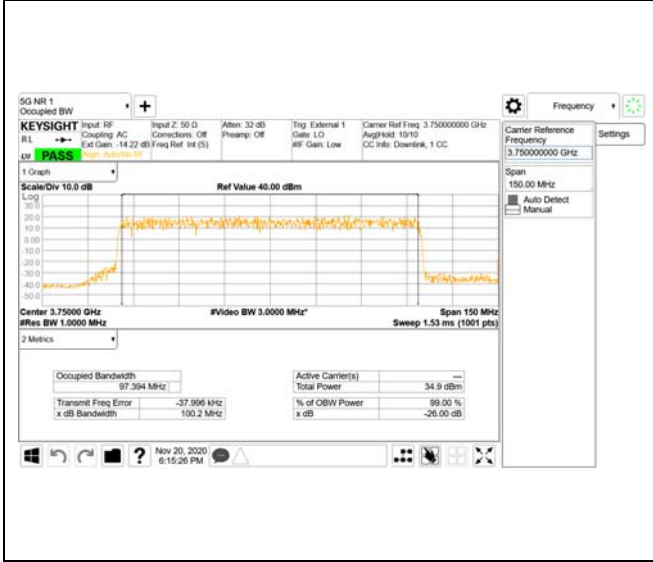

CTK Co., Ltd.
(Ho-dong), 113, Yejik-ro, Cheoin-gu,
Yongin-si, Gyeonggi-do, Korea
Tel: +82-31-339-9970
Fax: +82-31-624-9501

Report No.:
CTK-2020-04662
Page (780) / (2355)
Pages

ANT36

QPSK