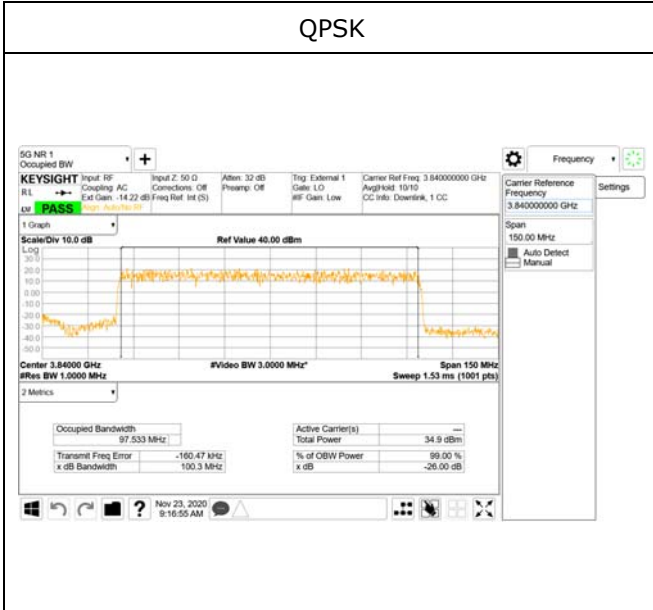

CTK Co., Ltd.
(Ho-dong), 113, Yejik-ro, Cheoin-gu,
Yongin-si, Gyeonggi-do, Korea
Tel: +82-31-339-9970
Fax: +82-31-624-9501

Report No.:
CTK-2020-04662
Page (820) / (2355)
Pages

ANT12

QPSK