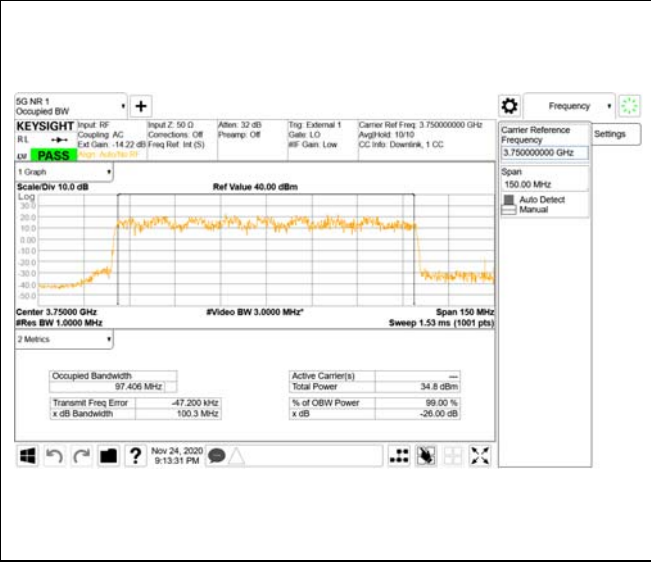

CTK Co., Ltd.
(Ho-dong), 113, Yejik-ro, Cheoin-gu,
Yongin-si, Gyeonggi-do, Korea
Tel: +82-31-339-9970
Fax: +82-31-624-9501

Report No.:
CTK-2020-04662
Page (780) / (2355)
Pages

ANT36

QPSK

16QAM

64QAM

256QAM