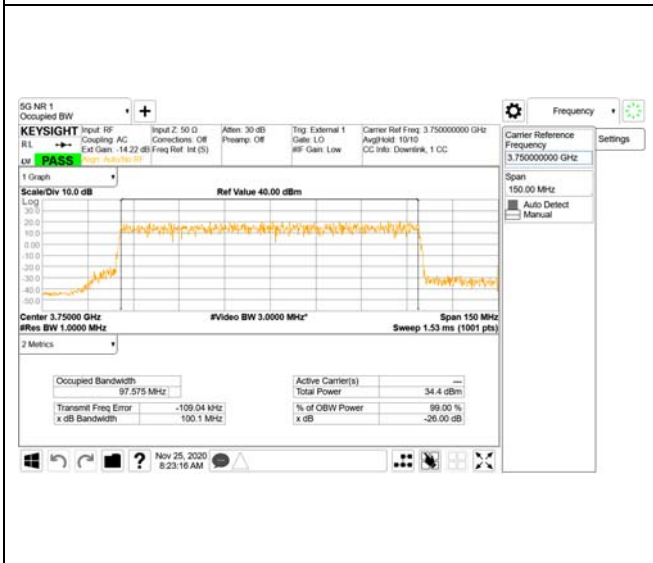

256QAM

ANT41

QPSK

16QAM

64QAM

256QAM

CTK Co., Ltd.
 (Ho-dong), 113, Yejik-ro, Cheoin-gu,
 Yongin-si, Gyeonggi-do, Korea
 Tel: +82-31-339-9970
 Fax: +82-31-624-9501

Report No.:
 CTK-2020-04662
 Page (786) / (2355)
 Pages