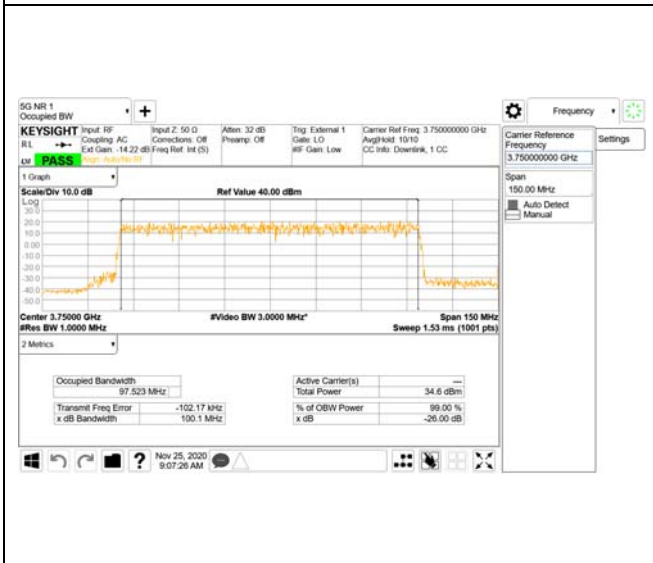

CTK Co., Ltd.
 (Ho-dong), 113, Yejik-ro, Cheoin-gu,
 Yongin-si, Gyeonggi-do, Korea
 Tel: +82-31-339-9970
 Fax: +82-31-624-9501

Report No.:
 CTK-2020-04662
 Page (806) / (2355)
 Pages

ANT62

QPSK

16QAM

64QAM