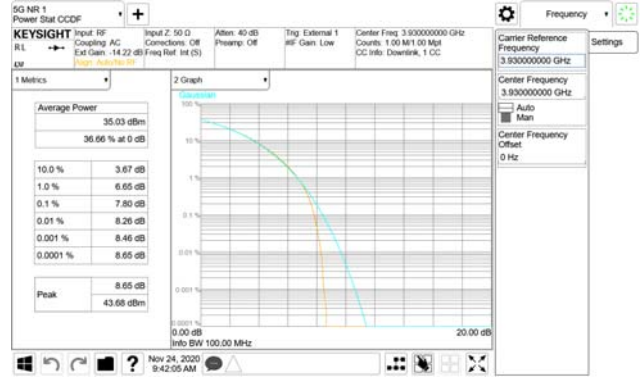

CTK Co., Ltd.
(Ho-dong), 113, Yejik-ro, Cheoin-gu,
Yongin-si, Gyeonggi-do, Korea
Tel: +82-31-339-9970
Fax: +82-31-624-9501

Report No.:
CTK-2020-04662
Page (670) / (2355)
Pages

ANT5

QPSK

16QAM