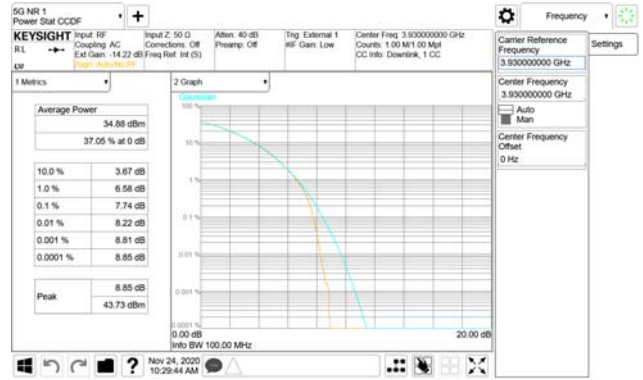

ANT28

QPSK

16QAM

64QAM

256QAM