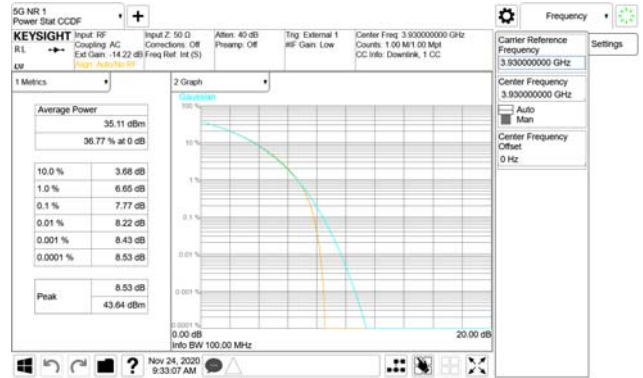

CTK Co., Ltd.
(Ho-dong), 113, Yejik-ro, Cheoin-gu,
Yongin-si, Gyeonggi-do, Korea
Tel: +82-31-339-9970
Fax: +82-31-624-9501

Report No.:
CTK-2020-04662
Page (700) / (2355)
Pages

ANT35

QPSK

16QAM

64QAM

256QAM