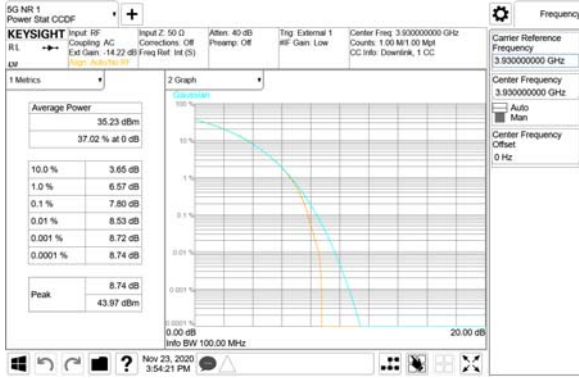

CTK Co., Ltd.
(Ho-dong), 113, Yejik-ro, Cheoin-gu,
Yongin-si, Gyeonggi-do, Korea
Tel: +82-31-339-9970
Fax: +82-31-624-9501

Report No.:
CTK-2020-04662
Page (670) / (2355)
Pages

ANT5

QPSK

16QAM