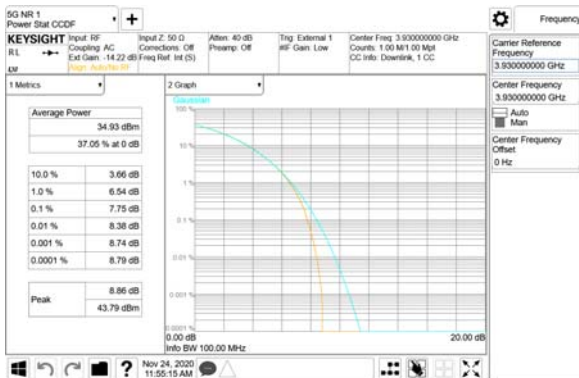

CTK Co., Ltd.
(Ho-dong), 113, Yejik-ro, Cheoin-gu,
Yongin-si, Gyeonggi-do, Korea
Tel: +82-31-339-9970
Fax: +82-31-624-9501

Report No.:
CTK-2020-04662
Page (697) / (2355)
Pages

ANT32

QPSK

16QAM

64QAM

256QAM