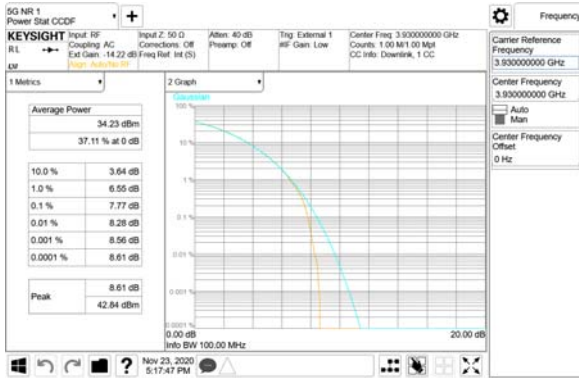

CTK Co., Ltd.
(Ho-dong), 113, Yejik-ro, Cheoin-gu,
Yongin-si, Gyeonggi-do, Korea
Tel: +82-31-339-9970
Fax: +82-31-624-9501

Report No.:
CTK-2020-04662
Page (691) / (2355)
Pages

ANT26

QPSK