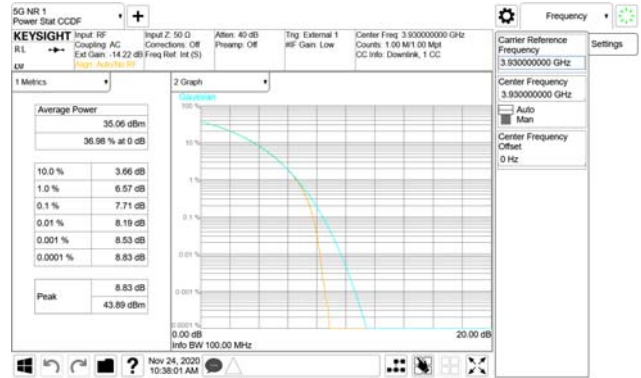

CTK Co., Ltd.
(Ho-dong), 113, Yejik-ro, Cheoin-gu,
Yongin-si, Gyeonggi-do, Korea
Tel: +82-31-339-9970
Fax: +82-31-624-9501

Report No.:
CTK-2020-04662
Page (697) / (2355)
Pages

ANT32

QPSK

16QAM

64QAM

256QAM