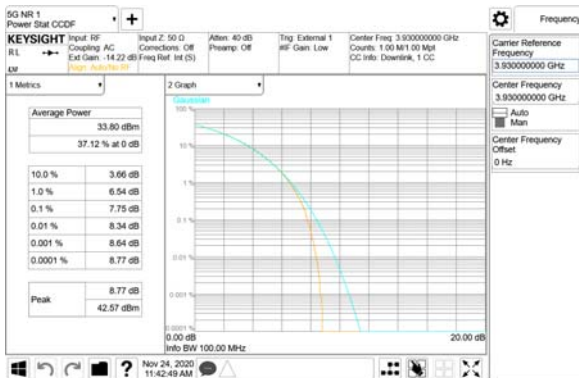

Report No.:
 CTK-2020-04662
 Page (691) / (2355)
 Pages

ANT26

QPSK

16QAM

64QAM

256QAM

CTK Co., Ltd.
 (Ho-dong), 113, Yejik-ro, Cheoin-gu,
 Yongin-si, Gyeonggi-do, Korea
 Tel: +82-31-339-9970
 Fax: +82-31-624-9501