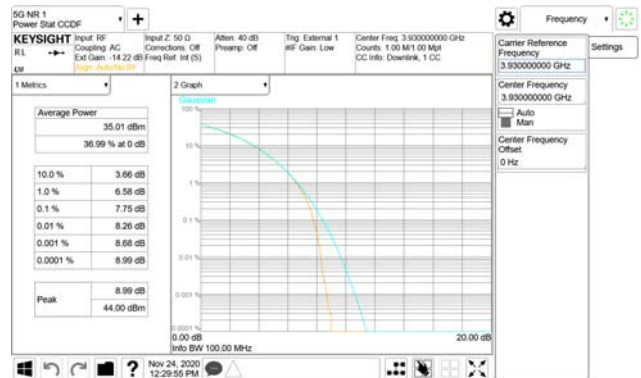

CTK Co., Ltd.
(Ho-dong), 113, Yejik-ro, Cheoin-gu,
Yongin-si, Gyeonggi-do, Korea
Tel: +82-31-339-9970
Fax: +82-31-624-9501

Report No.:
CTK-2020-04662
Page (699) / (2355)
Pages

ANT34

QPSK

16QAM

64QAM

256QAM