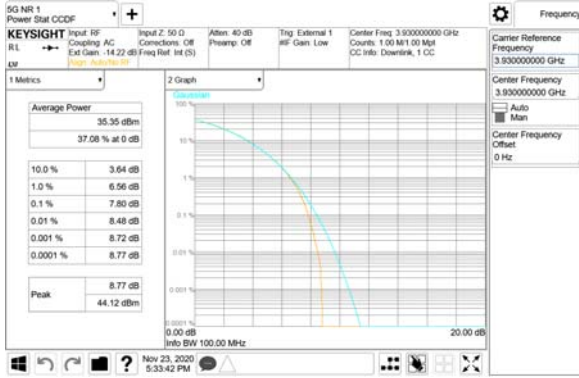

CTK Co., Ltd.
(Ho-dong), 113, Yejik-ro, Cheoin-gu,
Yongin-si, Gyeonggi-do, Korea
Tel: +82-31-339-9970
Fax: +82-31-624-9501

Report No.:
CTK-2020-04662
Page (695) / (2355)
Pages

ANT30

QPSK