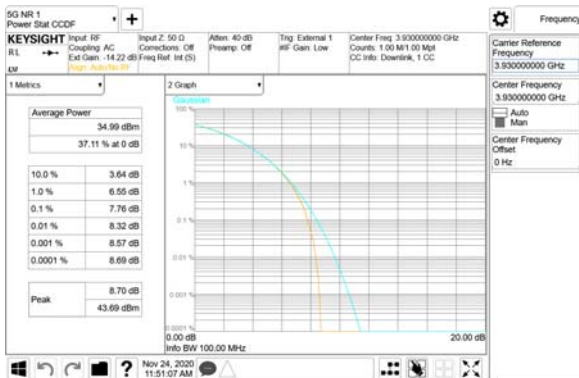

ANT30

QPSK

16QAM

64QAM

256QAM

CTK Co., Ltd.
 (Ho-dong), 113, Yejik-ro, Cheoin-gu,
 Yongin-si, Gyeonggi-do, Korea
 Tel: +82-31-339-9970
 Fax: +82-31-624-9501

Report No.:
 CTK-2020-04662
 Page (696) / (2355)
 Pages