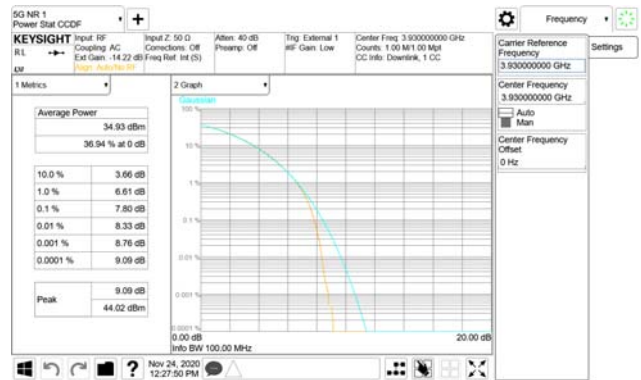

ANT33

QPSK

16QAM

64QAM

256QAM

CTK Co., Ltd.
 (Ho-dong), 113, Yejik-ro, Cheoin-gu,
 Yongin-si, Gyeonggi-do, Korea
 Tel: +82-31-339-9970
 Fax: +82-31-624-9501

Report No.:
 CTK-2020-04662
 Page (699) / (2355)
 Pages