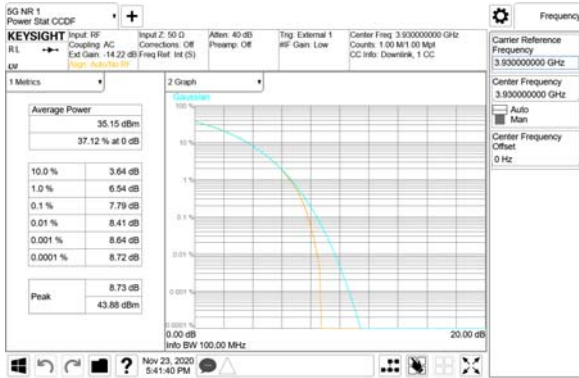

CTK Co., Ltd.
(Ho-dong), 113, Yejik-ro, Cheoin-gu,
Yongin-si, Gyeonggi-do, Korea
Tel: +82-31-339-9970
Fax: +82-31-624-9501

Report No.:
CTK-2020-04662
Page (697) / (2355)
Pages

ANT32

QPSK