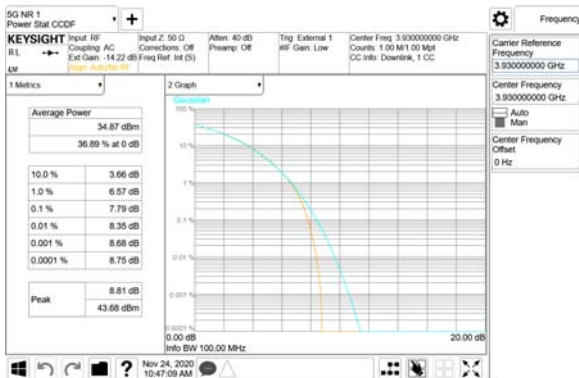

ANT34

QPSK

16QAM

64QAM

256QAM

CTK Co., Ltd.
 (Ho-dong), 113, Yejik-ro, Cheoin-gu,
 Yongin-si, Gyeonggi-do, Korea
 Tel: +82-31-339-9970
 Fax: +82-31-624-9501

Report No.:
 CTK-2020-04662
 Page (700) / (2355)
 Pages