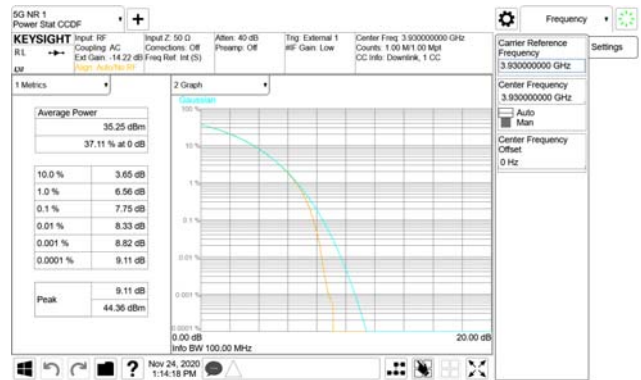

Report No.:
 CTK-2020-04662
 Page (686) / (2355)
 Pages

ANT21

QPSK

16QAM

64QAM

256QAM

CTK Co., Ltd.
 (Ho-dong), 113, Yejik-ro, Cheoin-gu,
 Yongin-si, Gyeonggi-do, Korea
 Tel: +82-31-339-9970
 Fax: +82-31-624-9501