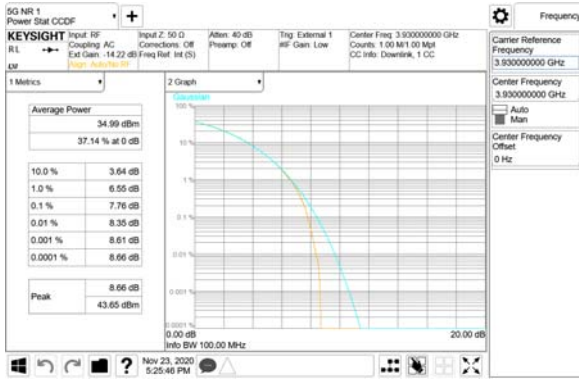

Report No.:
 CTK-2020-04662
 Page (692) / (2355)
 Pages

ANT27

QPSK

16QAM

64QAM

256QAM

ANT28

QPSK