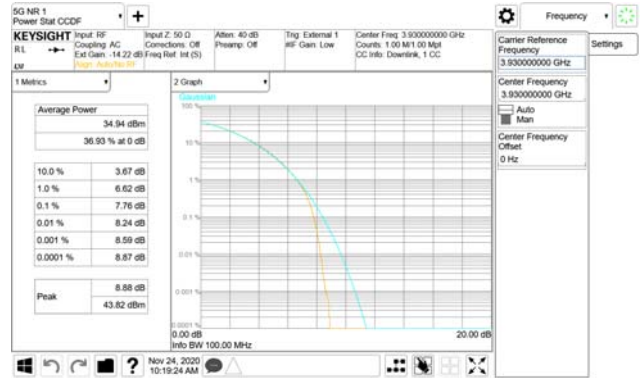

CTK Co., Ltd.
(Ho-dong), 113, Yejik-ro, Cheoin-gu,
Yongin-si, Gyeonggi-do, Korea
Tel: +82-31-339-9970
Fax: +82-31-624-9501

Report No.:
CTK-2020-04662
Page (688) / (2355)
Pages

ANT23

QPSK

16QAM

64QAM

256QAM