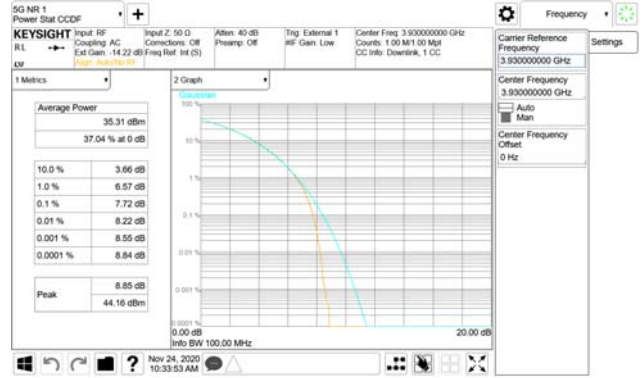

CTK Co., Ltd.
(Ho-dong), 113, Yejik-ro, Cheoin-gu,
Yongin-si, Gyeonggi-do, Korea
Tel: +82-31-339-9970
Fax: +82-31-624-9501

Report No.:
CTK-2020-04662
Page (695) / (2355)
Pages

ANT30

QPSK

16QAM

64QAM

256QAM