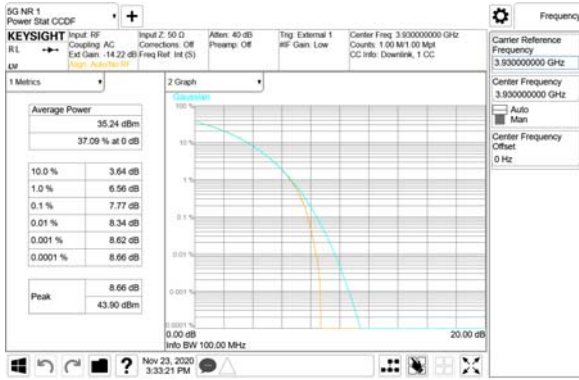

CTK Co., Ltd.
(Ho-dong), 113, Yejik-ro, Cheoin-gu,
Yongin-si, Gyeonggi-do, Korea
Tel: +82-31-339-9970
Fax: +82-31-624-9501

Report No.:
CTK-2020-04662
Page (698) / (2355)
Pages

ANT33

QPSK

16QAM