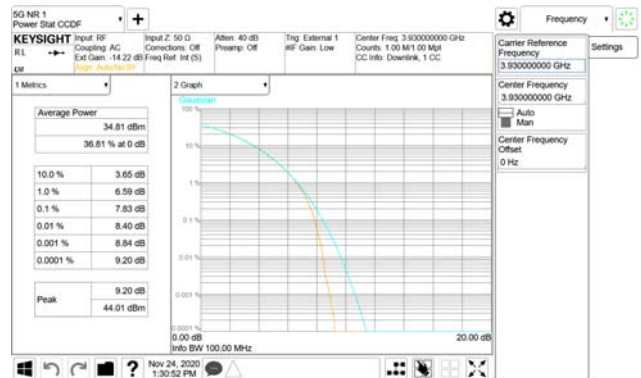

64QAM

256QAM