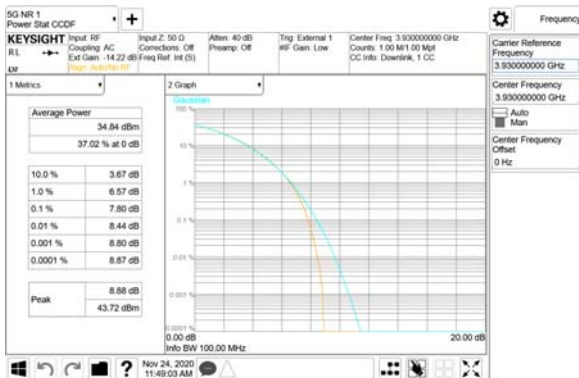

64QAM

256QAM