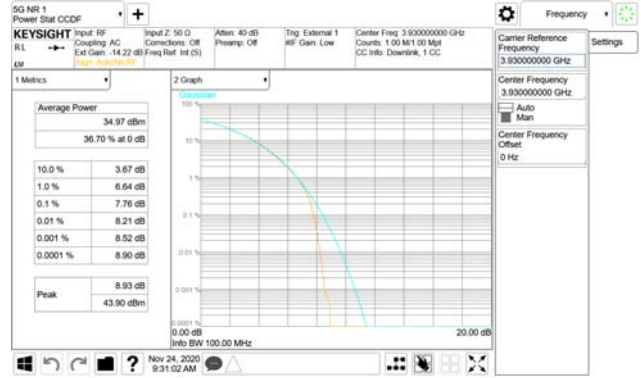

CTK Co., Ltd.
(Ho-dong), 113, Yejik-ro, Cheoin-gu,
Yongin-si, Gyeonggi-do, Korea
Tel: +82-31-339-9970
Fax: +82-31-624-9501

Report No.:
CTK-2020-04662
Page (699) / (2355)
Pages

ANT34

QPSK

16QAM

64QAM

256QAM