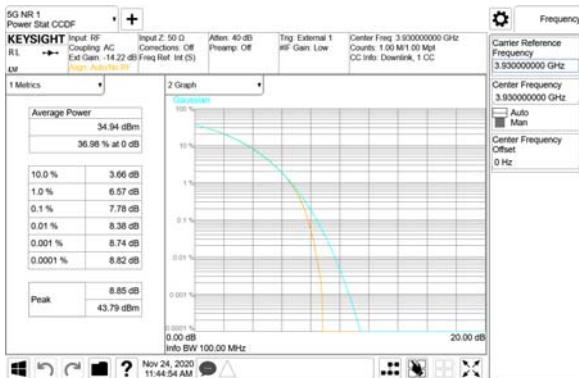

Report No.:
 CTK-2020-04662
 Page (692) / (2355)
 Pages

ANT27

QPSK

16QAM

64QAM

256QAM

ANT28

QPSK