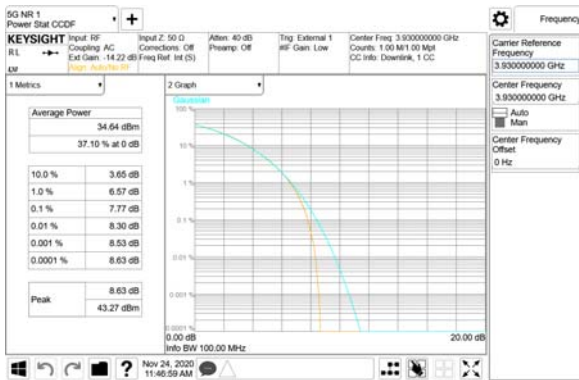

ANT28

QPSK

16QAM

64QAM

256QAM