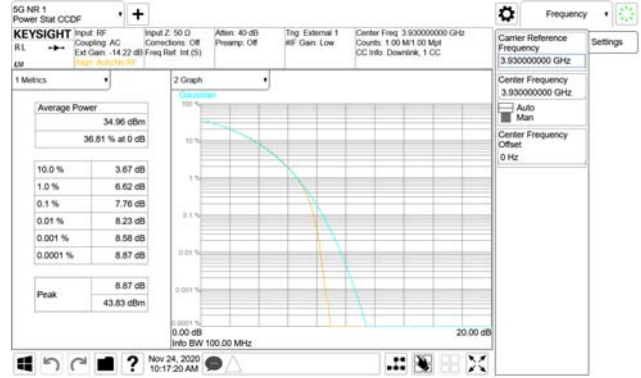

CTK Co., Ltd.
(Ho-dong), 113, Yejik-ro, Cheoin-gu,
Yongin-si, Gyeonggi-do, Korea
Tel: +82-31-339-9970
Fax: +82-31-624-9501

Report No.:
CTK-2020-04662
Page (687) / (2355)
Pages

ANT22

QPSK

16QAM

64QAM

256QAM