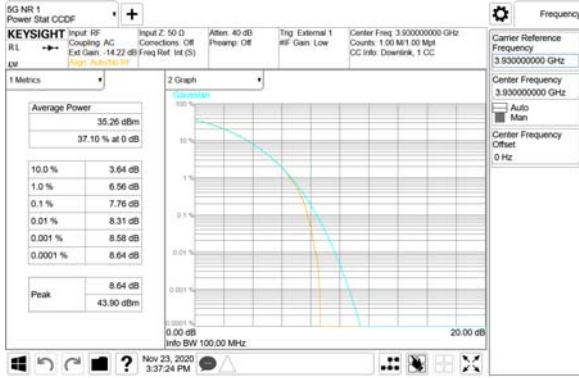

CTK Co., Ltd.
(Ho-dong), 113, Yejik-ro, Cheoin-gu,
Yongin-si, Gyeonggi-do, Korea
Tel: +82-31-339-9970
Fax: +82-31-624-9501

Report No.:
CTK-2020-04662
Page (699) / (2355)
Pages

ANT34

QPSK