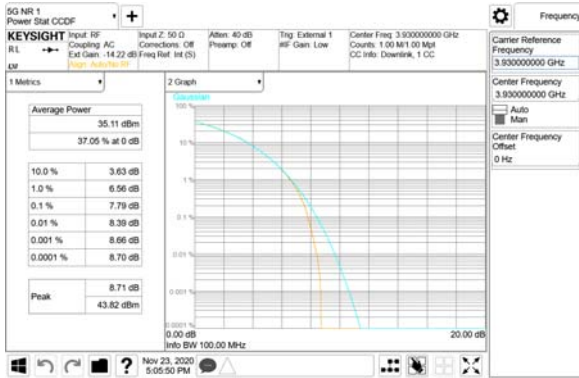

CTK Co., Ltd.
(Ho-dong), 113, Yejik-ro, Cheoin-gu,
Yongin-si, Gyeonggi-do, Korea
Tel: +82-31-339-9970
Fax: +82-31-624-9501

Report No.:
CTK-2020-04662
Page (688) / (2355)
Pages

ANT23

QPSK