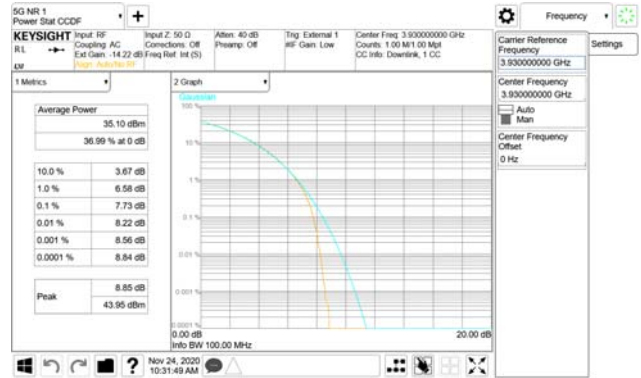

CTK Co., Ltd.
(Ho-dong), 113, Yejik-ro, Cheoin-gu,
Yongin-si, Gyeonggi-do, Korea
Tel: +82-31-339-9970
Fax: +82-31-624-9501

Report No.:
CTK-2020-04662
Page (694) / (2355)
Pages

ANT29

QPSK

16QAM