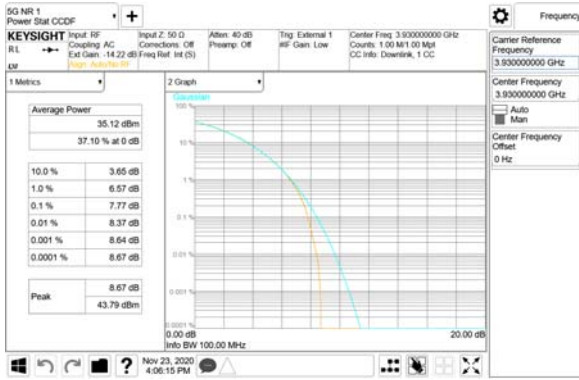

CTK Co., Ltd.
(Ho-dong), 113, Yejik-ro, Cheoin-gu,
Yongin-si, Gyeonggi-do, Korea
Tel: +82-31-339-9970
Fax: +82-31-624-9501

Report No.:
CTK-2020-04662
Page (673) / (2355)
Pages

ANT8

QPSK

16QAM