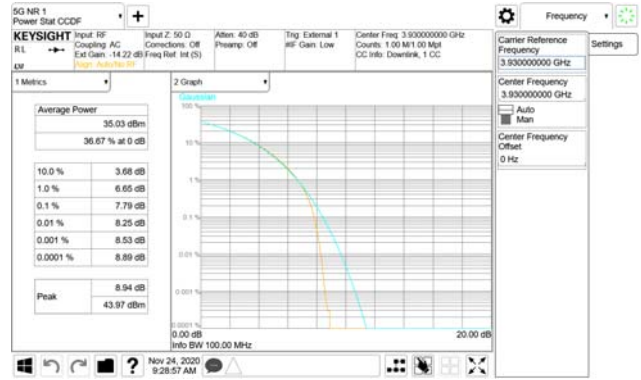

CTK Co., Ltd.
(Ho-dong), 113, Yejik-ro, Cheoin-gu,
Yongin-si, Gyeonggi-do, Korea
Tel: +82-31-339-9970
Fax: +82-31-624-9501

Report No.:
CTK-2020-04662
Page (698) / (2355)
Pages

ANT33

QPSK

16QAM