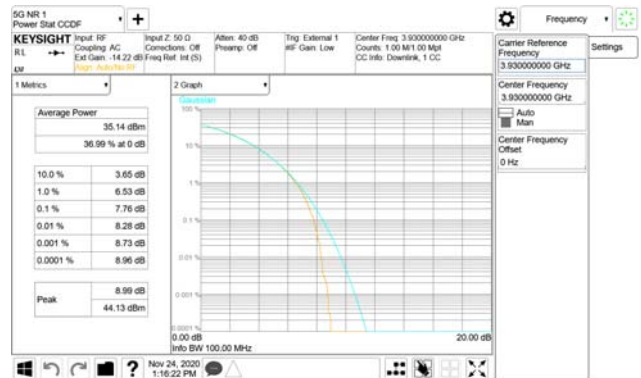

Report No.:
 CTK-2020-04662
 Page (687) / (2355)
 Pages

ANT22

QPSK

16QAM

64QAM

256QAM

CTK Co., Ltd.
 (Ho-dong), 113, Yejik-ro, Cheoin-gu,
 Yongin-si, Gyeonggi-do, Korea
 Tel: +82-31-339-9970
 Fax: +82-31-624-9501