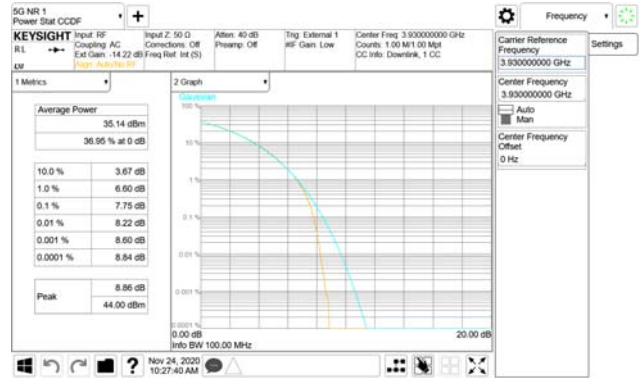

CTK Co., Ltd.
(Ho-dong), 113, Yejik-ro, Cheoin-gu,
Yongin-si, Gyeonggi-do, Korea
Tel: +82-31-339-9970
Fax: +82-31-624-9501

Report No.:
CTK-2020-04662
Page (692) / (2355)
Pages

ANT27

QPSK

16QAM