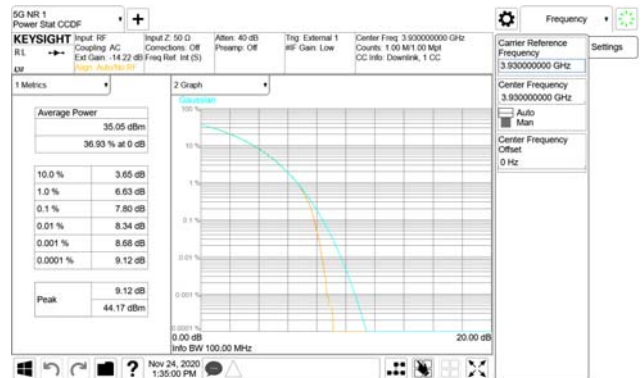

ANT31

QPSK

16QAM

64QAM

256QAM

CTK Co., Ltd.
(Ho-dong), 113, Yejik-ro, Cheoin-gu,
Yongin-si, Gyeonggi-do, Korea
Tel: +82-31-339-9970
Fax: +82-31-624-9501

Report No.:
CTK-2020-04662
Page (697) / (2355)
Pages

ANT32