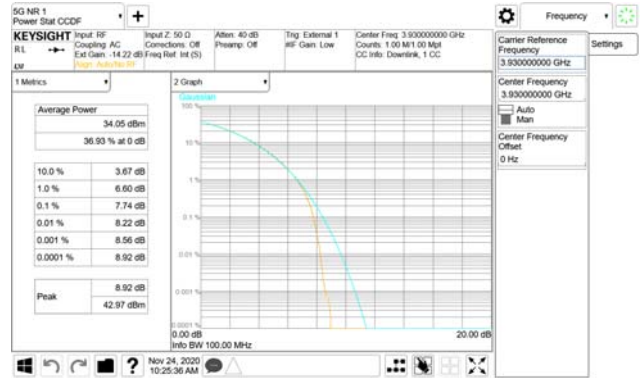

CTK Co., Ltd.
(Ho-dong), 113, Yejik-ro, Cheoin-gu,
Yongin-si, Gyeonggi-do, Korea
Tel: +82-31-339-9970
Fax: +82-31-624-9501

Report No.:
CTK-2020-04662
Page (691) / (2355)
Pages

ANT26

QPSK

16QAM

64QAM

256QAM