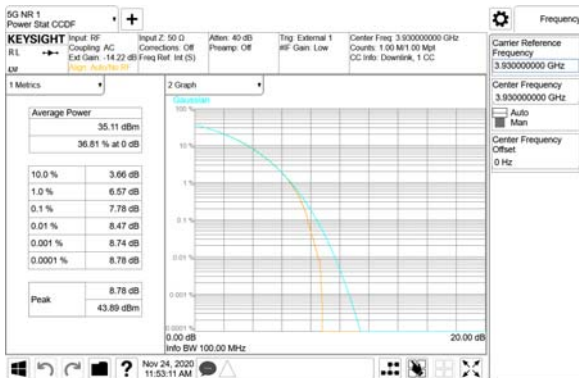

ANT31

QPSK

16QAM

64QAM

256QAM

CTK Co., Ltd.
(Ho-dong), 113, Yejik-ro, Cheoin-gu,
Yongin-si, Gyeonggi-do, Korea
Tel: +82-31-339-9970
Fax: +82-31-624-9501

Report No.:
CTK-2020-04662
Page (697) / (2355)
Pages

ANT32