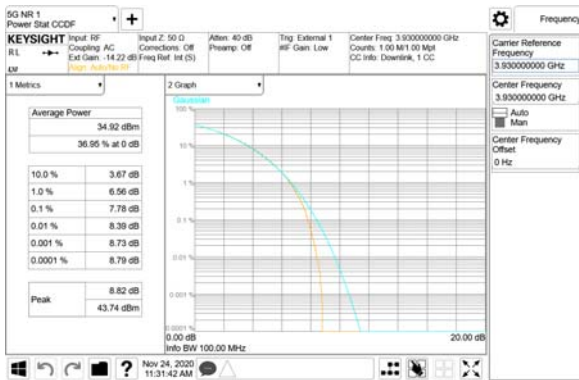

Report No.:
 CTK-2020-04662
 Page (686) / (2355)
 Pages

ANT21

QPSK

16QAM

64QAM

256QAM

CTK Co., Ltd.
 (Ho-dong), 113, Yejik-ro, Cheoin-gu,
 Yongin-si, Gyeonggi-do, Korea
 Tel: +82-31-339-9970
 Fax: +82-31-624-9501