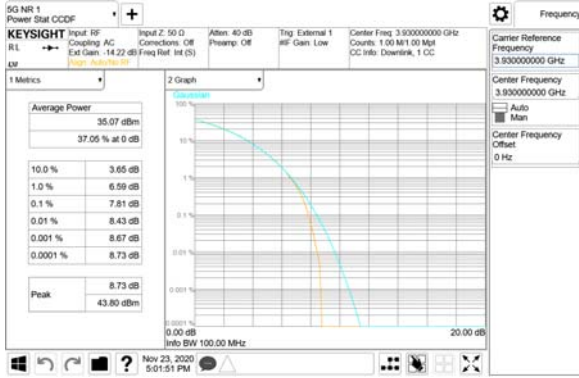

CTK Co., Ltd.
(Ho-dong), 113, Yejik-ro, Cheoin-gu,
Yongin-si, Gyeonggi-do, Korea
Tel: +82-31-339-9970
Fax: +82-31-624-9501

Report No.:
CTK-2020-04662
Page (687) / (2355)
Pages

ANT22

QPSK