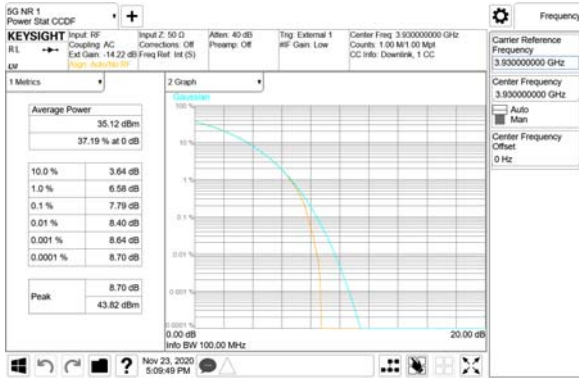

CTK Co., Ltd.
(Ho-dong), 113, Yejik-ro, Cheoin-gu,
Yongin-si, Gyeonggi-do, Korea
Tel: +82-31-339-9970
Fax: +82-31-624-9501

Report No.:
CTK-2020-04662
Page (689) / (2355)
Pages

ANT24

QPSK