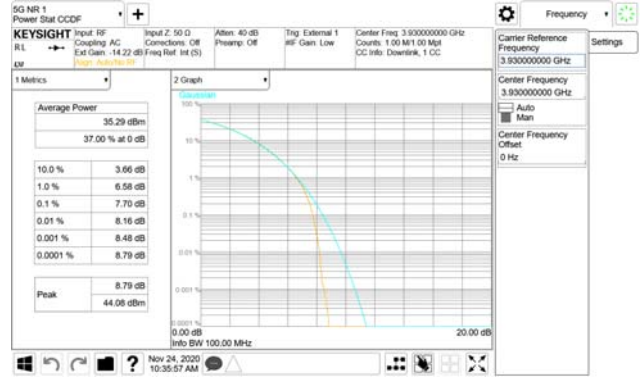

CTK Co., Ltd.
(Ho-dong), 113, Yejik-ro, Cheoin-gu,
Yongin-si, Gyeonggi-do, Korea
Tel: +82-31-339-9970
Fax: +82-31-624-9501

Report No.:
CTK-2020-04662
Page (696) / (2355)
Pages

ANT31

QPSK

16QAM