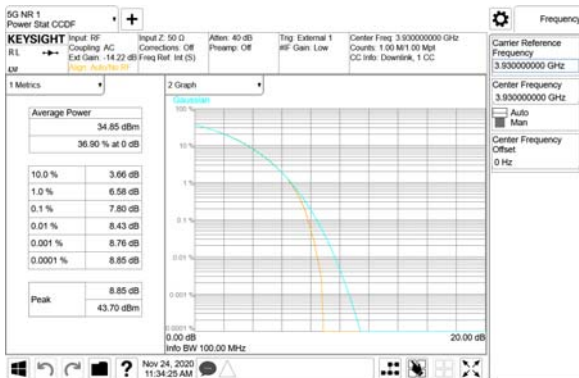

Report No.:
 CTK-2020-04662
 Page (687) / (2355)
 Pages

ANT22

QPSK

16QAM

64QAM

256QAM

CTK Co., Ltd.
 (Ho-dong), 113, Yejik-ro, Cheoin-gu,
 Yongin-si, Gyeonggi-do, Korea
 Tel: +82-31-339-9970
 Fax: +82-31-624-9501