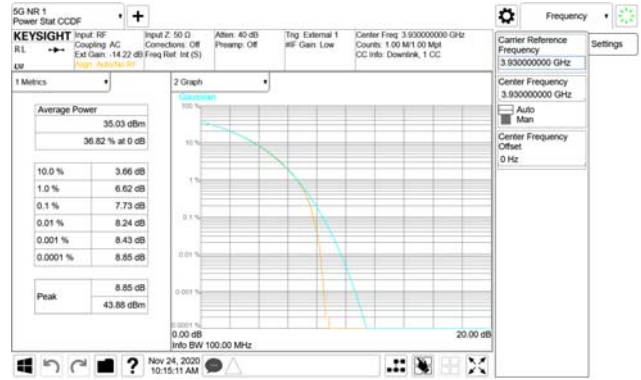

CTK Co., Ltd.
(Ho-dong), 113, Yejik-ro, Cheoin-gu,
Yongin-si, Gyeonggi-do, Korea
Tel: +82-31-339-9970
Fax: +82-31-624-9501

Report No.:
CTK-2020-04662
Page (686) / (2355)
Pages

ANT21

QPSK

16QAM