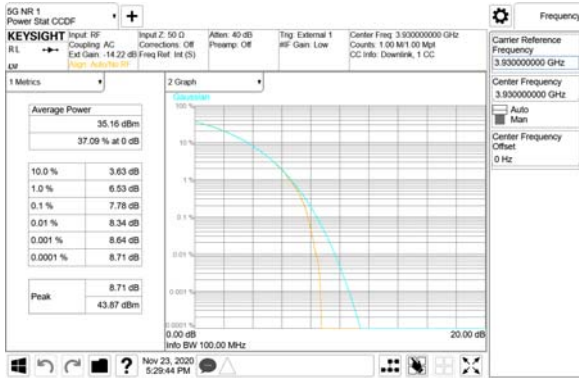

CTK Co., Ltd.
(Ho-dong), 113, Yejik-ro, Cheoin-gu,
Yongin-si, Gyeonggi-do, Korea
Tel: +82-31-339-9970
Fax: +82-31-624-9501

Report No.:
CTK-2020-04662
Page (694) / (2355)
Pages

ANT29

QPSK

16QAM