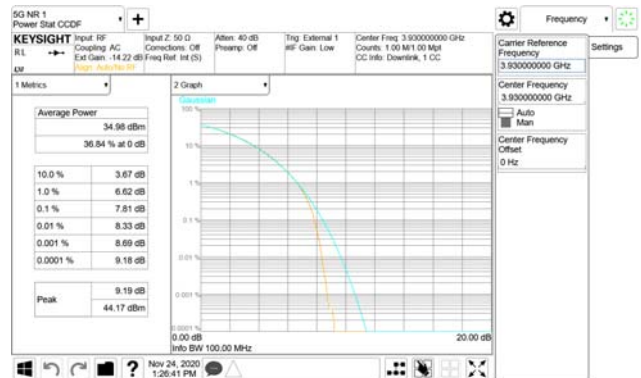

Report No.:
 CTK-2020-04662
 Page (692) / (2355)
 Pages

ANT27

QPSK

16QAM

64QAM

256QAM

ANT28

QPSK