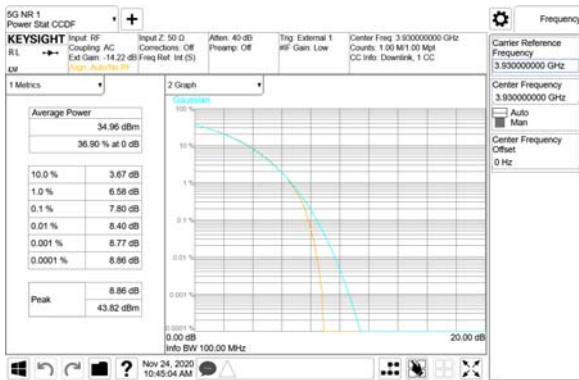

ANT33

QPSK

16QAM

64QAM

256QAM

CTK Co., Ltd.
 (Ho-dong), 113, Yejik-ro, Cheoin-gu,
 Yongin-si, Gyeonggi-do, Korea
 Tel: +82-31-339-9970
 Fax: +82-31-624-9501

Report No.:
 CTK-2020-04662
 Page (699) / (2355)
 Pages