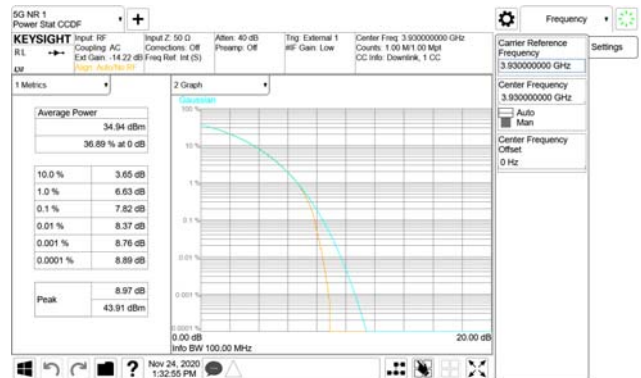

ANT30

QPSK

16QAM

64QAM

256QAM

CTK Co., Ltd.
 (Ho-dong), 113, Yejik-ro, Cheoin-gu,
 Yongin-si, Gyeonggi-do, Korea
 Tel: +82-31-339-9970
 Fax: +82-31-624-9501

Report No.:
 CTK-2020-04662
 Page (696) / (2355)
 Pages