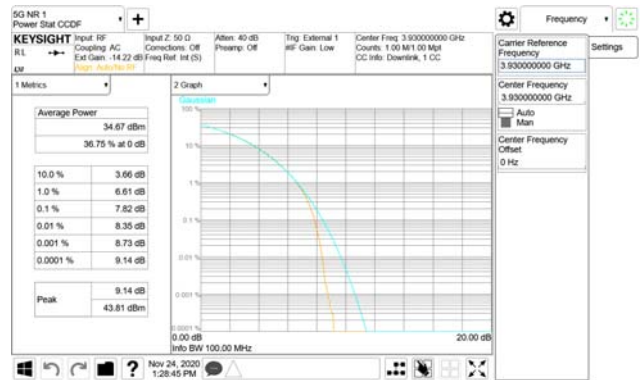

ANT28

QPSK

16QAM

64QAM

256QAM