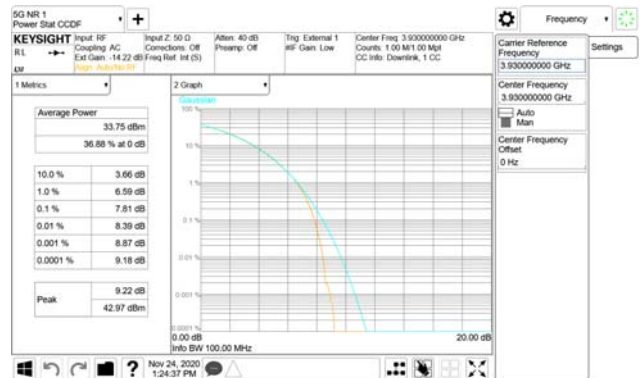

Report No.:
 CTK-2020-04662
 Page (691) / (2355)
 Pages

ANT26

QPSK

16QAM

64QAM

256QAM

CTK Co., Ltd.
 (Ho-dong), 113, Yejik-ro, Cheoin-gu,
 Yongin-si, Gyeonggi-do, Korea
 Tel: +82-31-339-9970
 Fax: +82-31-624-9501