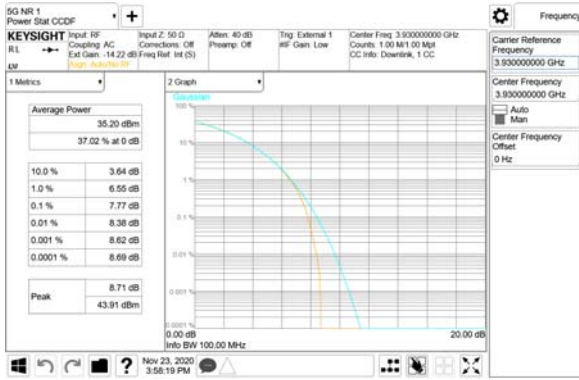

CTK Co., Ltd.
(Ho-dong), 113, Yejik-ro, Cheoin-gu,
Yongin-si, Gyeonggi-do, Korea
Tel: +82-31-339-9970
Fax: +82-31-624-9501

Report No.:
CTK-2020-04662
Page (671) / (2355)
Pages

ANT6

QPSK