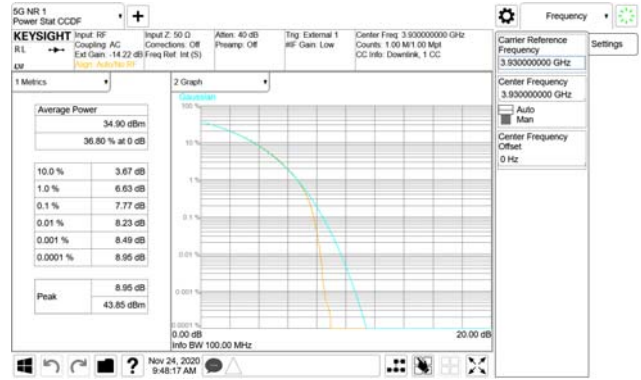

CTK Co., Ltd.
(Ho-dong), 113, Yejik-ro, Cheoin-gu,
Yongin-si, Gyeonggi-do, Korea
Tel: +82-31-339-9970
Fax: +82-31-624-9501

Report No.:
CTK-2020-04662
Page (673) / (2355)
Pages

ANT8

QPSK

16QAM