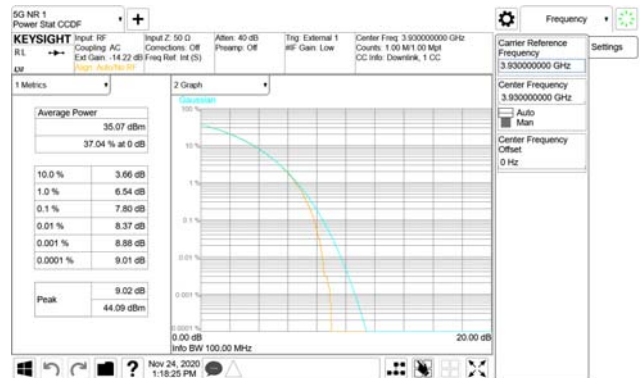

Report No.:
 CTK-2020-04662
 Page (688) / (2355)
 Pages

ANT23

QPSK

16QAM

64QAM

256QAM

CTK Co., Ltd.
 (Ho-dong), 113, Yejik-ro, Cheoin-gu,
 Yongin-si, Gyeonggi-do, Korea
 Tel: +82-31-339-9970
 Fax: +82-31-624-9501