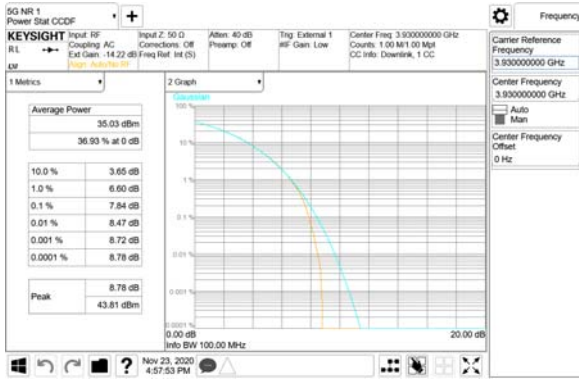

CTK Co., Ltd.
(Ho-dong), 113, Yejik-ro, Cheoin-gu,
Yongin-si, Gyeonggi-do, Korea
Tel: +82-31-339-9970
Fax: +82-31-624-9501

Report No.:
CTK-2020-04662
Page (686) / (2355)
Pages

ANT21

QPSK

16QAM