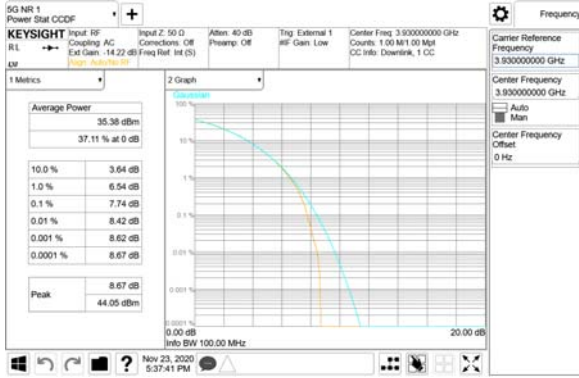

CTK Co., Ltd.
(Ho-dong), 113, Yejik-ro, Cheoin-gu,
Yongin-si, Gyeonggi-do, Korea
Tel: +82-31-339-9970
Fax: +82-31-624-9501

Report No.:
CTK-2020-04662
Page (696) / (2355)
Pages

ANT31

QPSK

16QAM