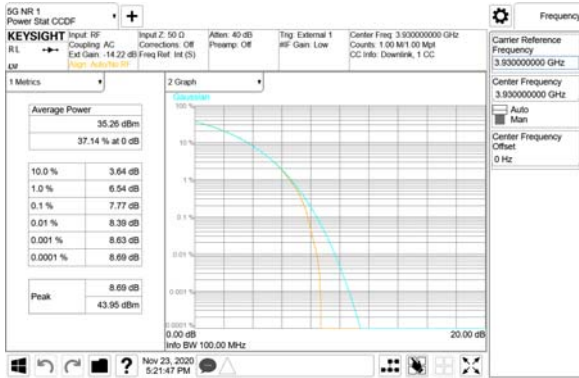

CTK Co., Ltd.
(Ho-dong), 113, Yejik-ro, Cheoin-gu,
Yongin-si, Gyeonggi-do, Korea
Tel: +82-31-339-9970
Fax: +82-31-624-9501

Report No.:
CTK-2020-04662
Page (692) / (2355)
Pages

ANT27

QPSK

16QAM