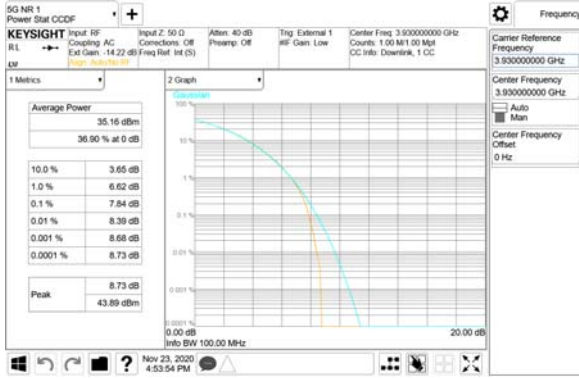

CTK Co., Ltd.
(Ho-dong), 113, Yejik-ro, Cheoin-gu,
Yongin-si, Gyeonggi-do, Korea
Tel: +82-31-339-9970
Fax: +82-31-624-9501

Report No.:
CTK-2020-04662
Page (685) / (2355)
Pages

ANT20

QPSK