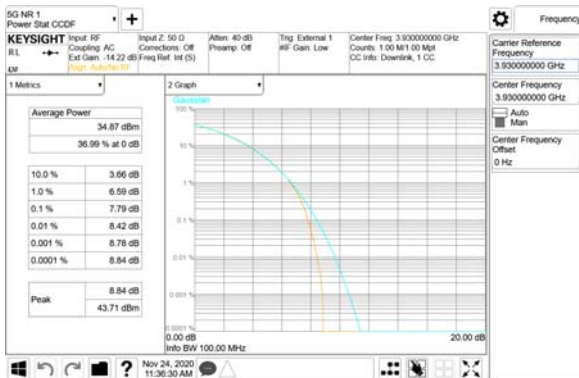

Report No.:
 CTK-2020-04662
 Page (688) / (2355)
 Pages

ANT23

QPSK

16QAM

64QAM

256QAM

CTK Co., Ltd.
 (Ho-dong), 113, Yejik-ro, Cheoin-gu,
 Yongin-si, Gyeonggi-do, Korea
 Tel: +82-31-339-9970
 Fax: +82-31-624-9501