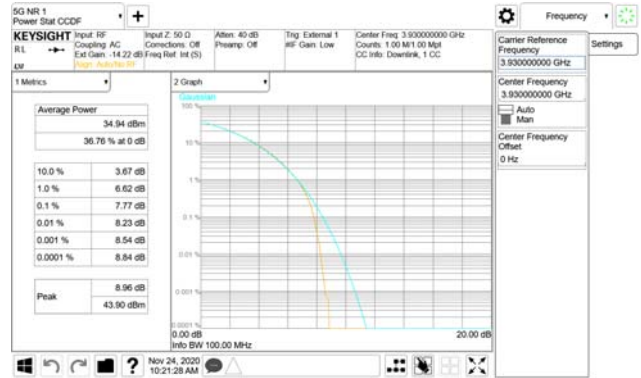

CTK Co., Ltd.
(Ho-dong), 113, Yejik-ro, Cheoin-gu,
Yongin-si, Gyeonggi-do, Korea
Tel: +82-31-339-9970
Fax: +82-31-624-9501

Report No.:
CTK-2020-04662
Page (689) / (2355)
Pages

ANT24

QPSK

16QAM

64QAM

256QAM