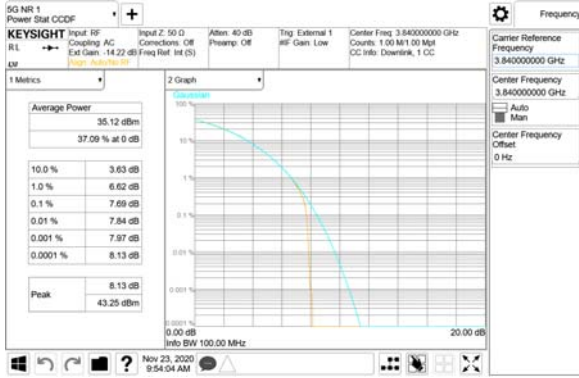

CTK Co., Ltd.
(Ho-dong), 113, Yejik-ro, Cheoin-gu,
Yongin-si, Gyeonggi-do, Korea
Tel: +82-31-339-9970
Fax: +82-31-624-9501

Report No.:
CTK-2020-04662
Page (624) / (2355)
Pages

ANT23

QPSK