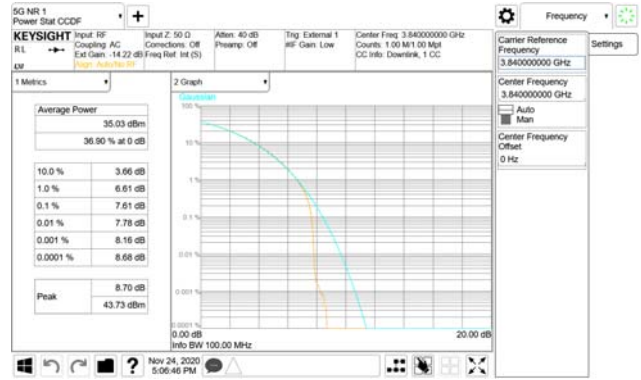

CTK Co., Ltd.
(Ho-dong), 113, Yejik-ro, Cheoin-gu,
Yongin-si, Gyeonggi-do, Korea
Tel: +82-31-339-9970
Fax: +82-31-624-9501

Report No.:
CTK-2020-04662
Page (658) / (2355)
Pages

ANT57

QPSK

16QAM