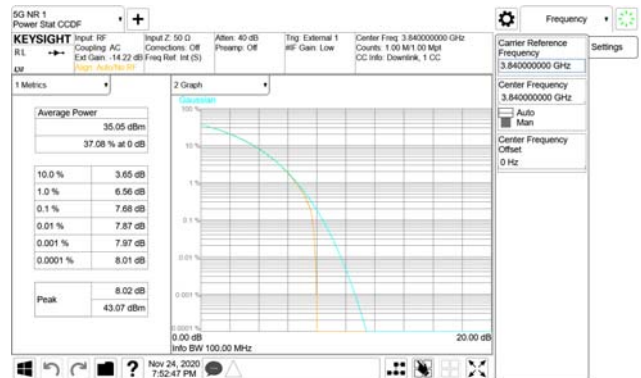

ANT43

QPSK

16QAM

64QAM

256QAM

CTK Co., Ltd.
 (Ho-dong), 113, Yejik-ro, Cheoin-gu,
 Yongin-si, Gyeonggi-do, Korea
 Tel: +82-31-339-9970
 Fax: +82-31-624-9501

Report No.:
 CTK-2020-04662
 Page (645) / (2355)
 Pages