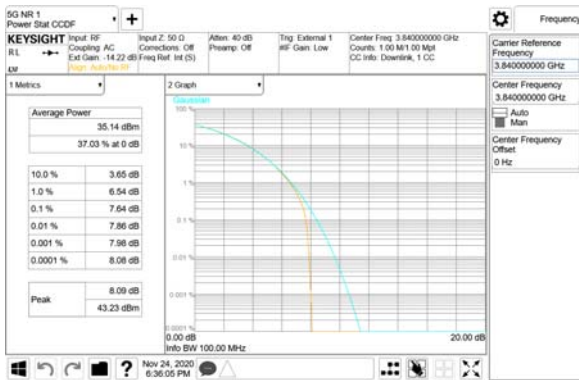

ANT57

QPSK

16QAM

64QAM

256QAM

CTK Co., Ltd.
 (Ho-dong), 113, Yejik-ro, Cheoin-gu,
 Yongin-si, Gyeonggi-do, Korea
 Tel: +82-31-339-9970
 Fax: +82-31-624-9501

Report No.:
 CTK-2020-04662
 Page (659) / (2355)
 Pages