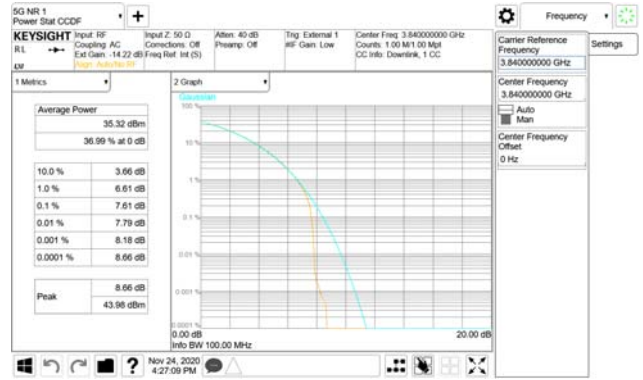

CTK Co., Ltd.
(Ho-dong), 113, Yejik-ro, Cheoin-gu,
Yongin-si, Gyeonggi-do, Korea
Tel: +82-31-339-9970
Fax: +82-31-624-9501

Report No.:
CTK-2020-04662
Page (643) / (2355)
Pages

ANT42

QPSK

16QAM