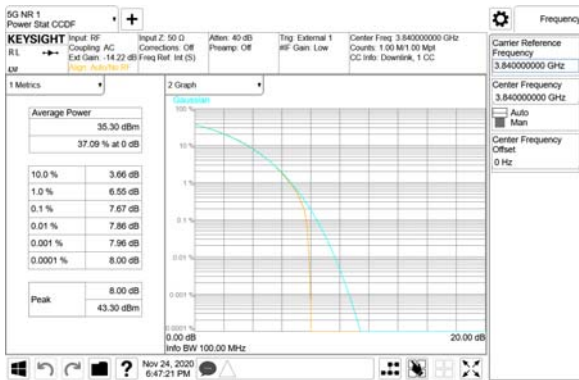

64QAM

256QAM