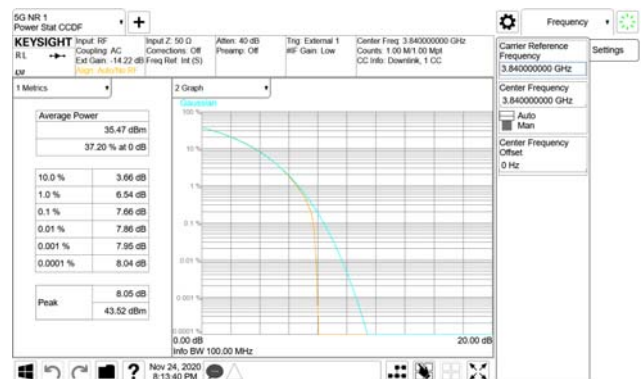

CTK Co., Ltd.
(Ho-dong), 113, Yejik-ro, Cheoin-gu,
Yongin-si, Gyeonggi-do, Korea
Tel: +82-31-339-9970
Fax: +82-31-624-9501

Report No.:
CTK-2020-04662
Page (654) / (2355)
Pages

ANT53

QPSK

16QAM

64QAM

256QAM