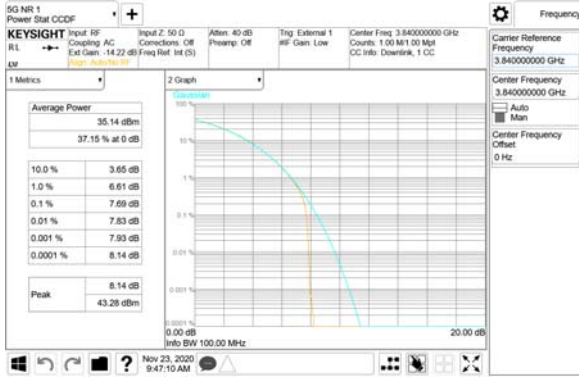

CTK Co., Ltd.
(Ho-dong), 113, Yejik-ro, Cheoin-gu,
Yongin-si, Gyeonggi-do, Korea
Tel: +82-31-339-9970
Fax: +82-31-624-9501

Report No.:
CTK-2020-04662
Page (622) / (2355)
Pages

ANT21

QPSK

16QAM