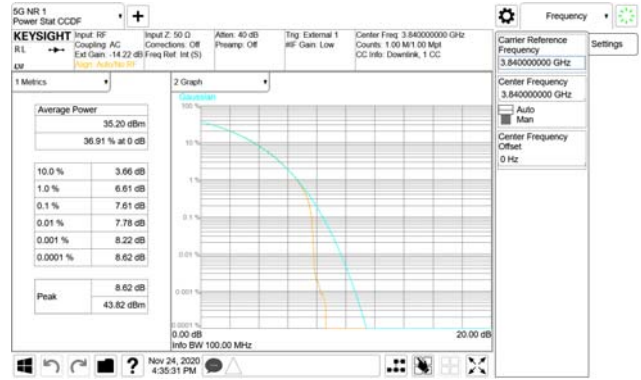

CTK Co., Ltd.
(Ho-dong), 113, Yejik-ro, Cheoin-gu,
Yongin-si, Gyeonggi-do, Korea
Tel: +82-31-339-9970
Fax: +82-31-624-9501

Report No.:
CTK-2020-04662
Page (647) / (2355)
Pages

ANT46

QPSK

16QAM