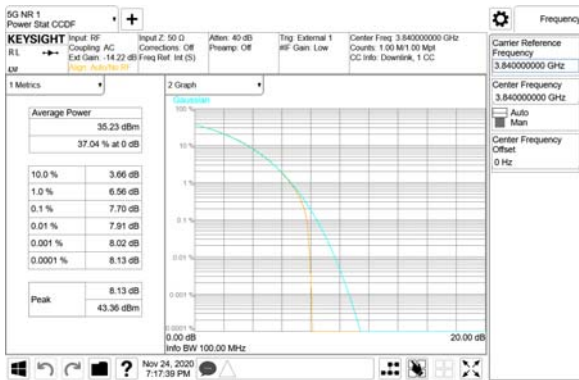

ANT42

QPSK

16QAM

64QAM

256QAM

CTK Co., Ltd.
 (Ho-dong), 113, Yejik-ro, Cheoin-gu,
 Yongin-si, Gyeonggi-do, Korea
 Tel: +82-31-339-9970
 Fax: +82-31-624-9501

Report No.:
 CTK-2020-04662
 Page (644) / (2355)
 Pages