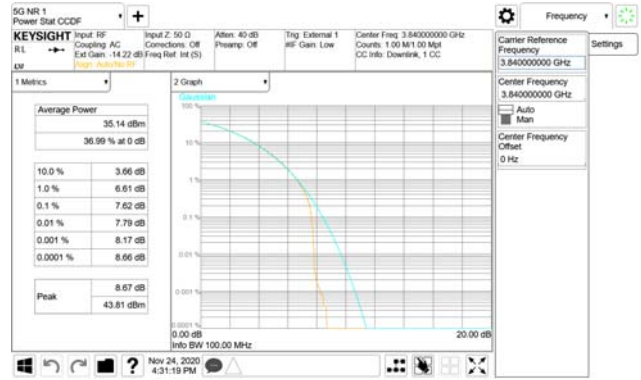

CTK Co., Ltd.
(Ho-dong), 113, Yejik-ro, Cheoin-gu,
Yongin-si, Gyeonggi-do, Korea
Tel: +82-31-339-9970
Fax: +82-31-624-9501

Report No.:
CTK-2020-04662
Page (645) / (2355)
Pages

ANT44

QPSK

16QAM

64QAM

256QAM