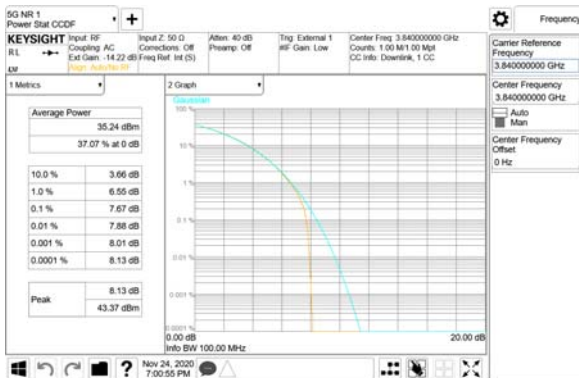

ANT34

QPSK

16QAM

64QAM

256QAM

CTK Co., Ltd.
 (Ho-dong), 113, Yejik-ro, Cheoin-gu,
 Yongin-si, Gyeonggi-do, Korea
 Tel: +82-31-339-9970
 Fax: +82-31-624-9501

Report No.:
 CTK-2020-04662
 Page (636) / (2355)
 Pages