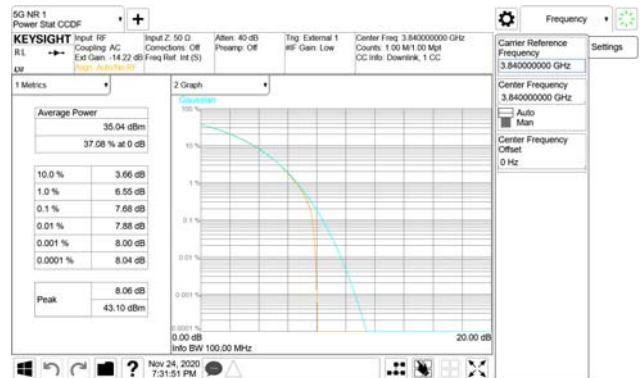

ANT33

QPSK

16QAM

64QAM

256QAM

CTK Co., Ltd.
 (Ho-dong), 113, Yejik-ro, Cheoin-gu,
 Yongin-si, Gyeonggi-do, Korea
 Tel: +82-31-339-9970
 Fax: +82-31-624-9501

Report No.:
 CTK-2020-04662
 Page (635) / (2355)
 Pages