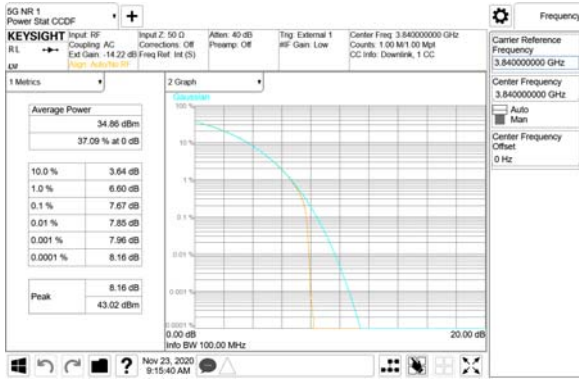

CTK Co., Ltd.
(Ho-dong), 113, Yejik-ro, Cheoin-gu,
Yongin-si, Gyeonggi-do, Korea
Tel: +82-31-339-9970
Fax: +82-31-624-9501

Report No.:
CTK-2020-04662
Page (646) / (2355)
Pages

ANT45

QPSK