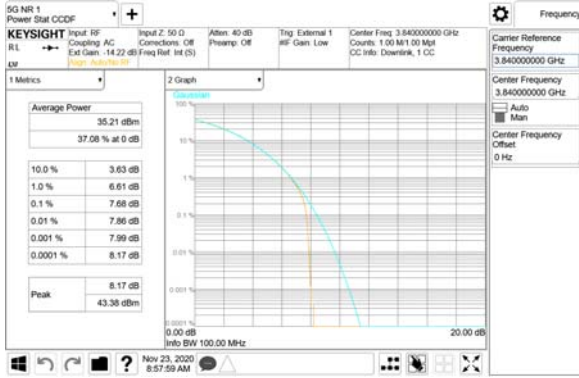

CTK Co., Ltd.
(Ho-dong), 113, Yejik-ro, Cheoin-gu,
Yongin-si, Gyeonggi-do, Korea
Tel: +82-31-339-9970
Fax: +82-31-624-9501

Report No.:
CTK-2020-04662
Page (641) / (2355)
Pages

ANT40

QPSK

16QAM