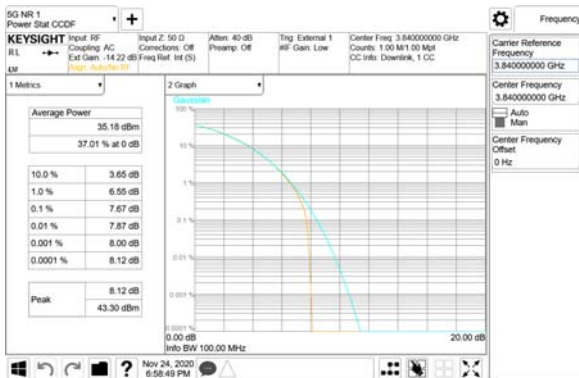

ANT33

QPSK

16QAM

64QAM

256QAM

CTK Co., Ltd.
 (Ho-dong), 113, Yejik-ro, Cheoin-gu,
 Yongin-si, Gyeonggi-do, Korea
 Tel: +82-31-339-9970
 Fax: +82-31-624-9501

Report No.:
 CTK-2020-04662
 Page (635) / (2355)
 Pages