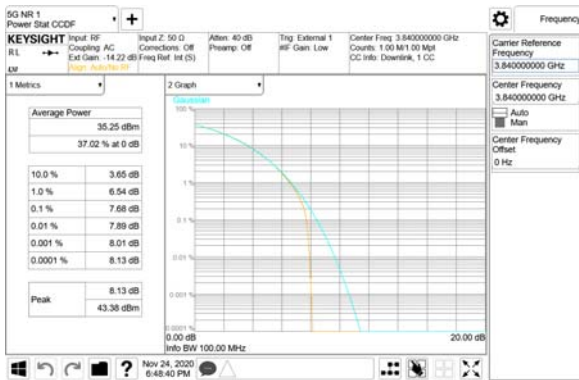

64QAM

256QAM