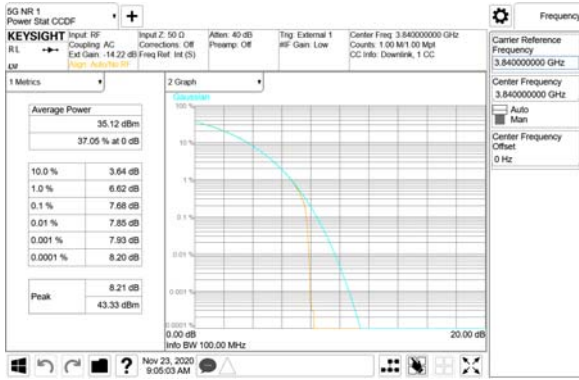

CTK Co., Ltd.
(Ho-dong), 113, Yejik-ro, Cheoin-gu,
Yongin-si, Gyeonggi-do, Korea
Tel: +82-31-339-9970
Fax: +82-31-624-9501

Report No.:
CTK-2020-04662
Page (643) / (2355)
Pages

ANT42

QPSK

16QAM