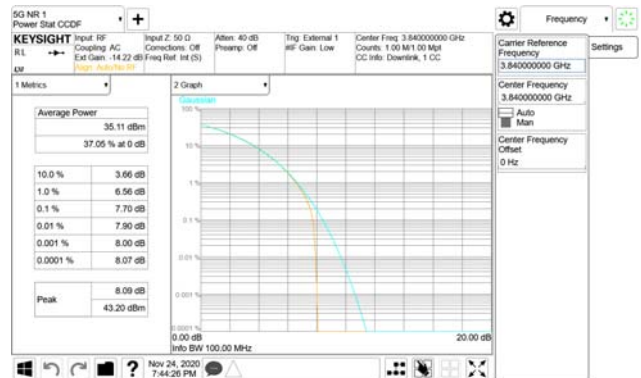

ANT39

QPSK

16QAM

64QAM

256QAM

CTK Co., Ltd.
 (Ho-dong), 113, Yejik-ro, Cheoin-gu,
 Yongin-si, Gyeonggi-do, Korea
 Tel: +82-31-339-9970
 Fax: +82-31-624-9501

Report No.:
 CTK-2020-04662
 Page (641) / (2355)
 Pages