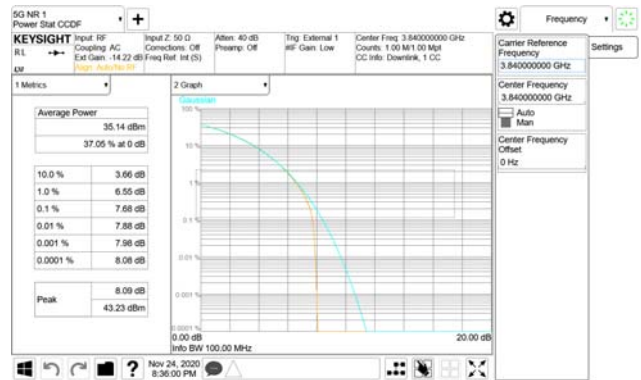

64QAM

256QAM