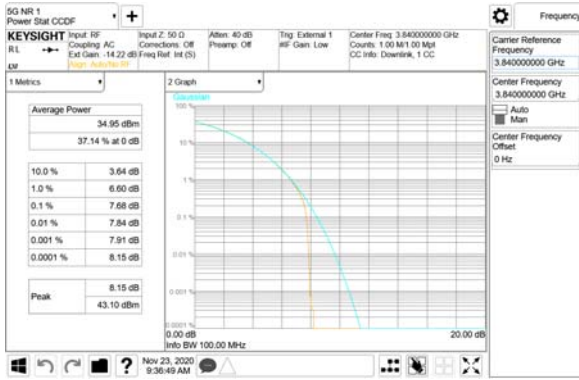

CTK Co., Ltd.
(Ho-dong), 113, Yejik-ro, Cheoin-gu,
Yongin-si, Gyeonggi-do, Korea
Tel: +82-31-339-9970
Fax: +82-31-624-9501

Report No.:
CTK-2020-04662
Page (619) / (2355)
Pages

ANT18

QPSK