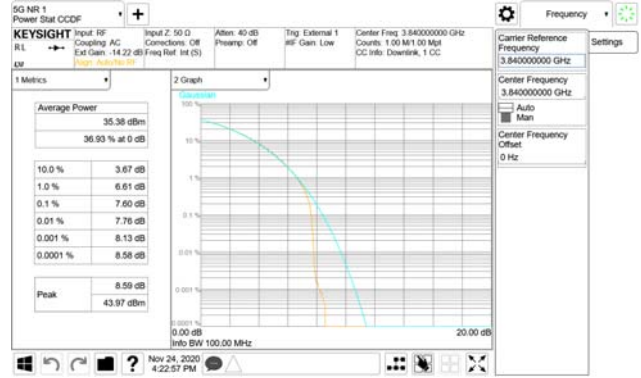

CTK Co., Ltd.
(Ho-dong), 113, Yejik-ro, Cheoin-gu,
Yongin-si, Gyeonggi-do, Korea
Tel: +82-31-339-9970
Fax: +82-31-624-9501

Report No.:
CTK-2020-04662
Page (641) / (2355)
Pages

ANT40

QPSK

16QAM