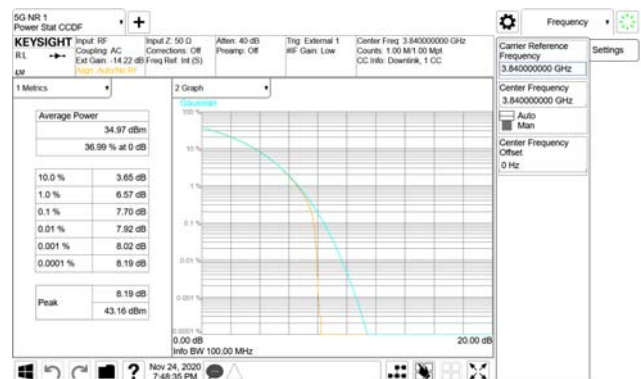

ANT41

QPSK

16QAM

64QAM

256QAM

CTK Co., Ltd.
 (Ho-dong), 113, Yejik-ro, Cheoin-gu,
 Yongin-si, Gyeonggi-do, Korea
 Tel: +82-31-339-9970
 Fax: +82-31-624-9501

Report No.:
 CTK-2020-04662
 Page (643) / (2355)
 Pages