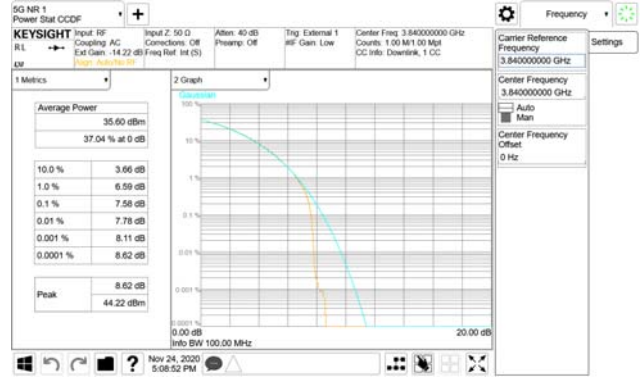

CTK Co., Ltd.
(Ho-dong), 113, Yejik-ro, Cheoin-gu,
Yongin-si, Gyeonggi-do, Korea
Tel: +82-31-339-9970
Fax: +82-31-624-9501

Report No.:
CTK-2020-04662
Page (659) / (2355)
Pages

ANT58

QPSK

16QAM