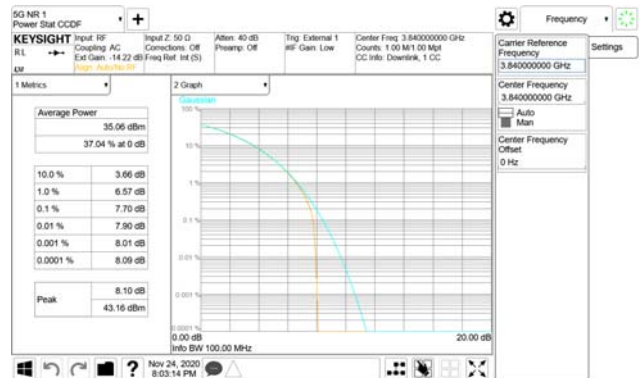

ANT48

QPSK

16QAM

64QAM

256QAM

CTK Co., Ltd.
 (Ho-dong), 113, Yejik-ro, Cheoin-gu,
 Yongin-si, Gyeonggi-do, Korea
 Tel: +82-31-339-9970
 Fax: +82-31-624-9501

Report No.:
 CTK-2020-04662
 Page (650) / (2355)
 Pages