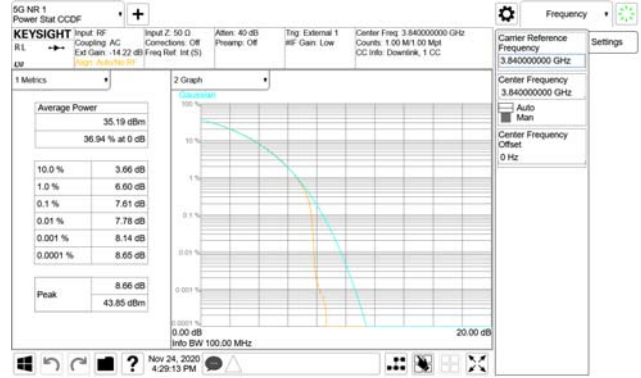

CTK Co., Ltd.
(Ho-dong), 113, Yejik-ro, Cheoin-gu,
Yongin-si, Gyeonggi-do, Korea
Tel: +82-31-339-9970
Fax: +82-31-624-9501

Report No.:
CTK-2020-04662
Page (644) / (2355)
Pages

ANT43

QPSK

16QAM