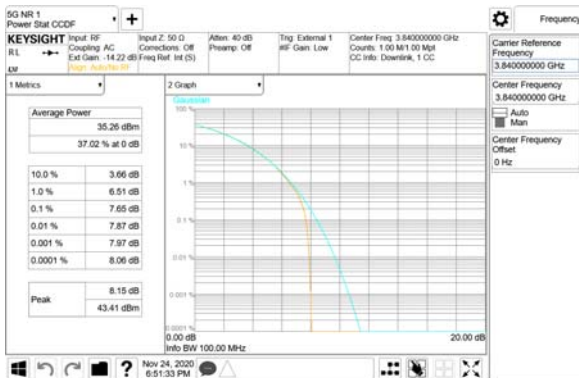

ANT29

QPSK

16QAM

64QAM

256QAM

CTK Co., Ltd.
 (Ho-dong), 113, Yejik-ro, Cheoin-gu,
 Yongin-si, Gyeonggi-do, Korea
 Tel: +82-31-339-9970
 Fax: +82-31-624-9501

Report No.:
 CTK-2020-04662
 Page (631) / (2355)
 Pages