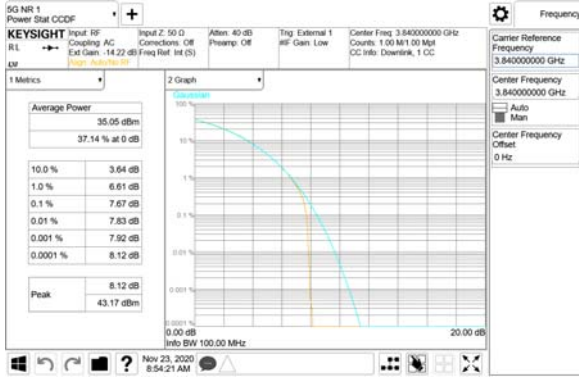

CTK Co., Ltd.
(Ho-dong), 113, Yejik-ro, Cheoin-gu,
Yongin-si, Gyeonggi-do, Korea
Tel: +82-31-339-9970
Fax: +82-31-624-9501

Report No.:
CTK-2020-04662
Page (640) / (2355)
Pages

ANT39

QPSK

16QAM