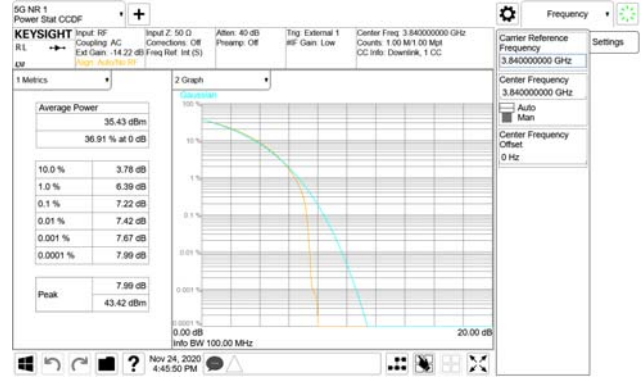

CTK Co., Ltd.
(Ho-dong), 113, Yejik-ro, Cheoin-gu,
Yongin-si, Gyeonggi-do, Korea
Tel: +82-31-339-9970
Fax: +82-31-624-9501

Report No.:
CTK-2020-04662
Page (648) / (2355)
Pages

ANT47

QPSK

16QAM