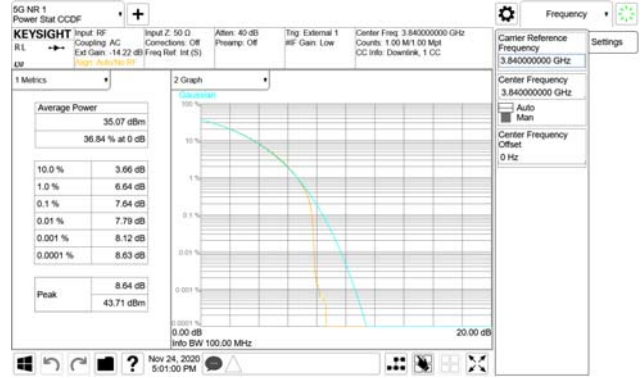

CTK Co., Ltd.
(Ho-dong), 113, Yejik-ro, Cheoin-gu,
Yongin-si, Gyeonggi-do, Korea
Tel: +82-31-339-9970
Fax: +82-31-624-9501

Report No.:
CTK-2020-04662
Page (620) / (2355)
Pages

ANT19

QPSK

16QAM