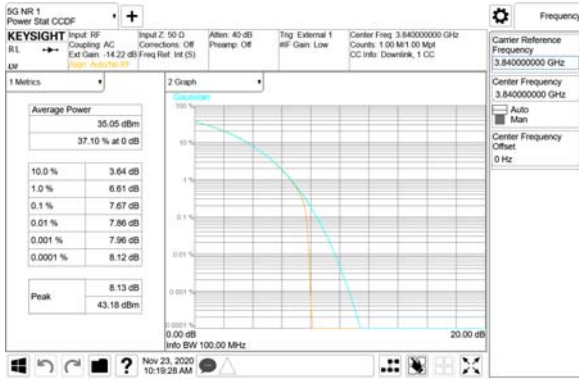

CTK Co., Ltd.
(Ho-dong), 113, Yejik-ro, Cheoin-gu,
Yongin-si, Gyeonggi-do, Korea
Tel: +82-31-339-9970
Fax: +82-31-624-9501

Report No.:
CTK-2020-04662
Page (664) / (2355)
Pages

ANT63

QPSK

16QAM