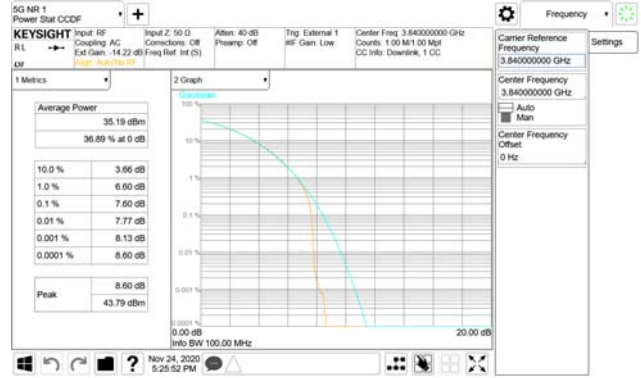

CTK Co., Ltd.
(Ho-dong), 113, Yejik-ro, Cheoin-gu,
Yongin-si, Gyeonggi-do, Korea
Tel: +82-31-339-9970
Fax: +82-31-624-9501

Report No.:
CTK-2020-04662
Page (632) / (2355)
Pages

ANT31

QPSK

16QAM