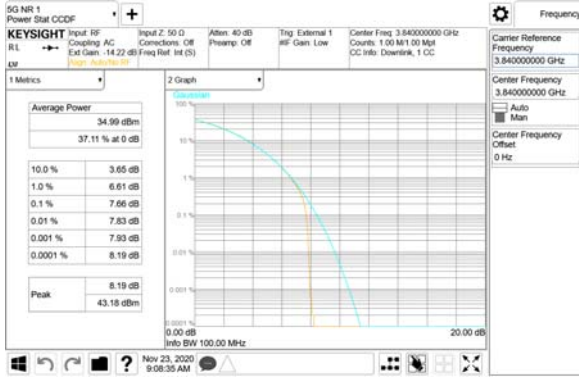

CTK Co., Ltd.
(Ho-dong), 113, Yejik-ro, Cheoin-gu,
Yongin-si, Gyeonggi-do, Korea
Tel: +82-31-339-9970
Fax: +82-31-624-9501

Report No.:
CTK-2020-04662
Page (644) / (2355)
Pages

ANT43

QPSK

16QAM