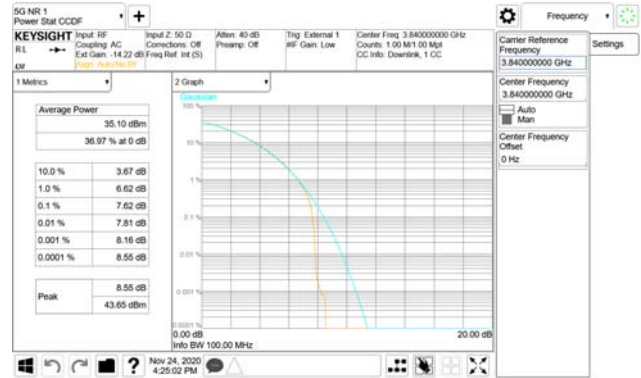

CTK Co., Ltd.
(Ho-dong), 113, Yejik-ro, Cheoin-gu,
Yongin-si, Gyeonggi-do, Korea
Tel: +82-31-339-9970
Fax: +82-31-624-9501

Report No.:
CTK-2020-04662
Page (642) / (2355)
Pages

ANT41

QPSK

16QAM