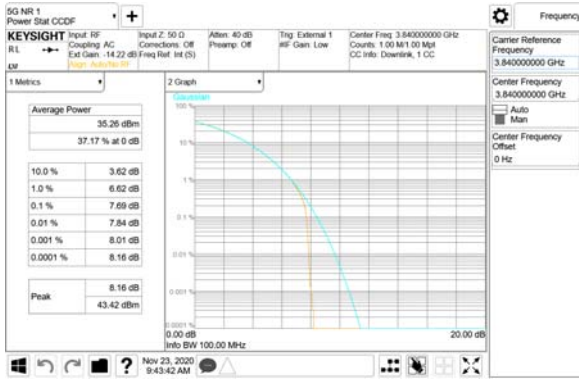

CTK Co., Ltd.
(Ho-dong), 113, Yejik-ro, Cheoin-gu,
Yongin-si, Gyeonggi-do, Korea
Tel: +82-31-339-9970
Fax: +82-31-624-9501

Report No.:
CTK-2020-04662
Page (621) / (2355)
Pages

ANT20

QPSK

16QAM