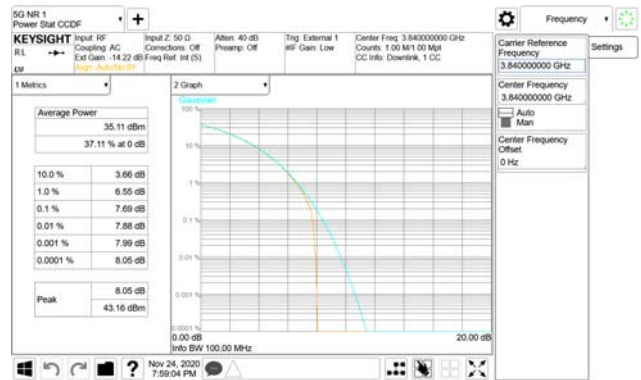

ANT46

QPSK

16QAM

64QAM

256QAM

CTK Co., Ltd.
 (Ho-dong), 113, Yejik-ro, Cheoin-gu,
 Yongin-si, Gyeonggi-do, Korea
 Tel: +82-31-339-9970
 Fax: +82-31-624-9501

Report No.:
 CTK-2020-04662
 Page (648) / (2355)
 Pages