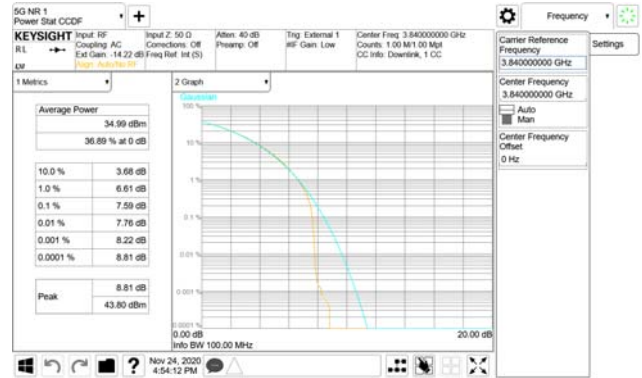

CTK Co., Ltd.
(Ho-dong), 113, Yejik-ro, Cheoin-gu,
Yongin-si, Gyeonggi-do, Korea
Tel: +82-31-339-9970
Fax: +82-31-624-9501

Report No.:
CTK-2020-04662
Page (652) / (2355)
Pages

ANT51

QPSK

16QAM