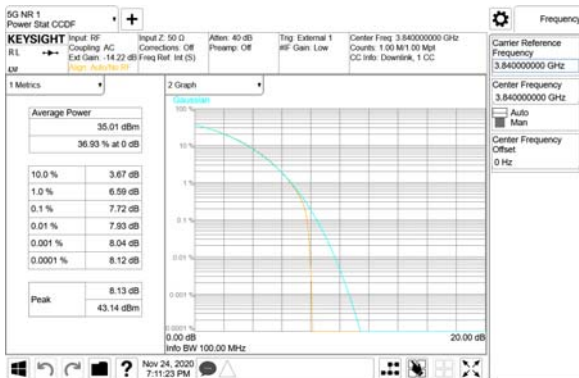

ANT39

QPSK

16QAM

64QAM

256QAM

CTK Co., Ltd.
 (Ho-dong), 113, Yejik-ro, Cheoin-gu,
 Yongin-si, Gyeonggi-do, Korea
 Tel: +82-31-339-9970
 Fax: +82-31-624-9501

Report No.:
 CTK-2020-04662
 Page (641) / (2355)
 Pages