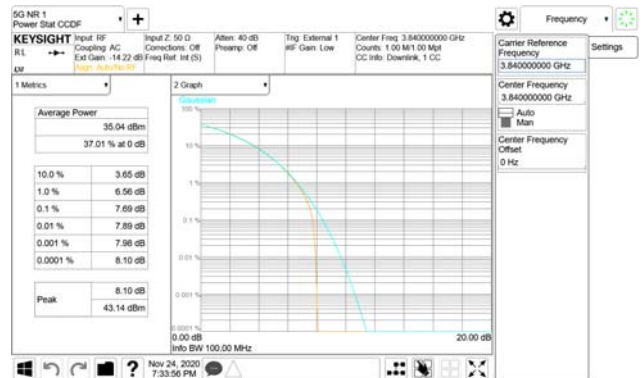

ANT34

QPSK

16QAM

64QAM

256QAM

CTK Co., Ltd.
 (Ho-dong), 113, Yejik-ro, Cheoin-gu,
 Yongin-si, Gyeonggi-do, Korea
 Tel: +82-31-339-9970
 Fax: +82-31-624-9501

Report No.:
 CTK-2020-04662
 Page (636) / (2355)
 Pages