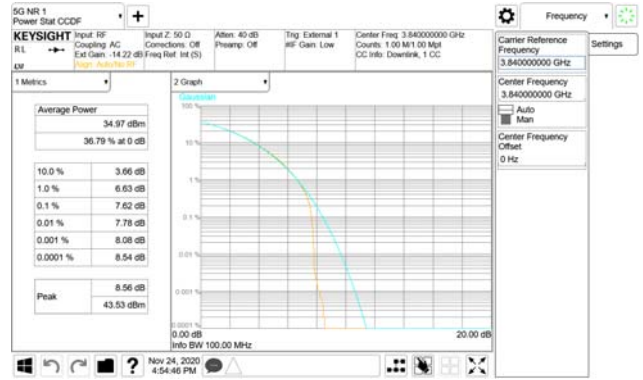

CTK Co., Ltd.
(Ho-dong), 113, Yejik-ro, Cheoin-gu,
Yongin-si, Gyeonggi-do, Korea
Tel: +82-31-339-9970
Fax: +82-31-624-9501

Report No.:
CTK-2020-04662
Page (617) / (2355)
Pages

ANT16

QPSK

16QAM

64QAM

256QAM