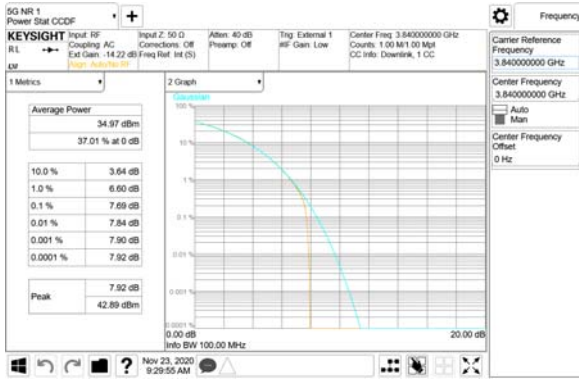

CTK Co., Ltd.
(Ho-dong), 113, Yejik-ro, Cheoin-gu,
Yongin-si, Gyeonggi-do, Korea
Tel: +82-31-339-9970
Fax: +82-31-624-9501

Report No.:
CTK-2020-04662
Page (617) / (2355)
Pages

ANT16

QPSK