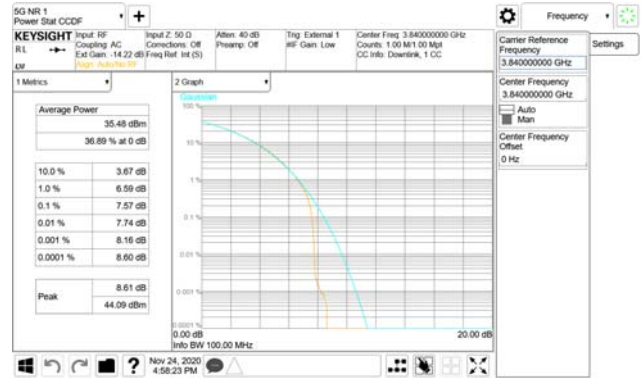

CTK Co., Ltd.
(Ho-dong), 113, Yejik-ro, Cheoin-gu,
Yongin-si, Gyeonggi-do, Korea
Tel: +82-31-339-9970
Fax: +82-31-624-9501

Report No.:
CTK-2020-04662
Page (654) / (2355)
Pages

ANT53

QPSK

16QAM

64QAM

256QAM