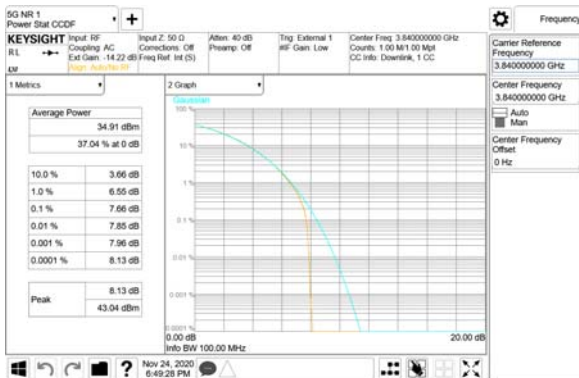

CTK Co., Ltd.
(Ho-dong), 113, Yejik-ro, Cheoin-gu,
Yongin-si, Gyeonggi-do, Korea
Tel: +82-31-339-9970
Fax: +82-31-624-9501

Report No.:
CTK-2020-04662
Page (629) / (2355)
Pages

ANT28

QPSK

16QAM

64QAM

256QAM