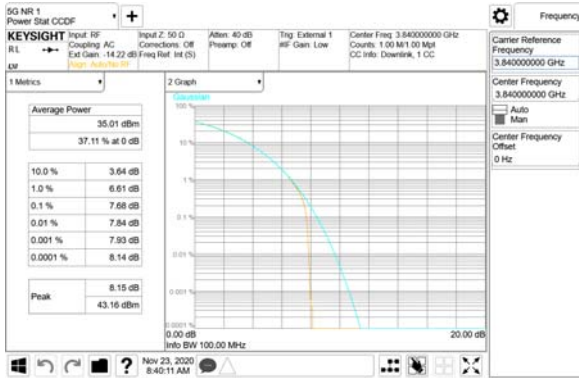

CTK Co., Ltd.
(Ho-dong), 113, Yejik-ro, Cheoin-gu,
Yongin-si, Gyeonggi-do, Korea
Tel: +82-31-339-9970
Fax: +82-31-624-9501

Report No.:
CTK-2020-04662
Page (636) / (2355)
Pages

ANT35

QPSK