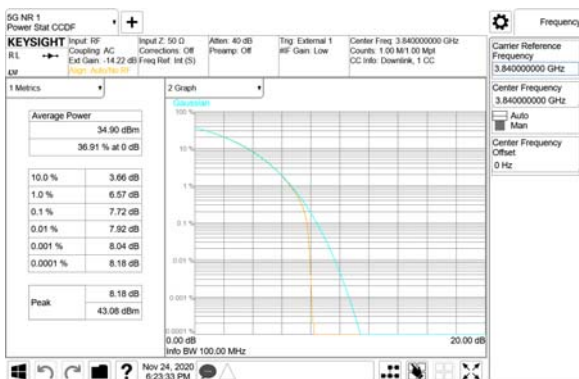

64QAM

256QAM