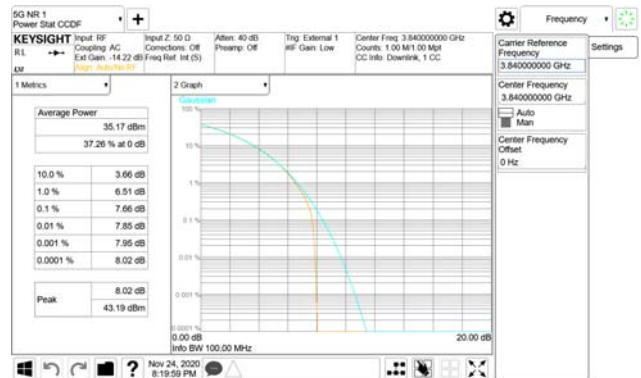

ANT56

QPSK

16QAM

64QAM

256QAM

CTK Co., Ltd.
 (Ho-dong), 113, Yejik-ro, Cheoin-gu,
 Yongin-si, Gyeonggi-do, Korea
 Tel: +82-31-339-9970
 Fax: +82-31-624-9501

Report No.:
 CTK-2020-04662
 Page (658) / (2355)
 Pages