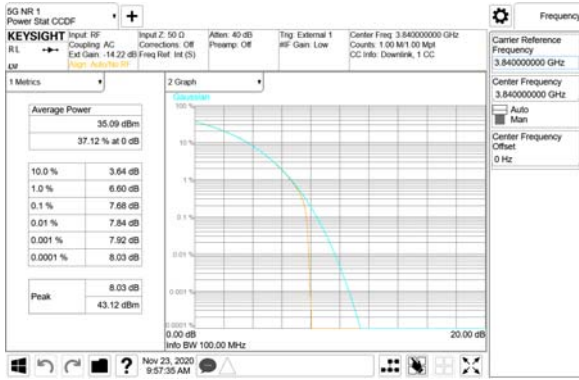

CTK Co., Ltd.
(Ho-dong), 113, Yejik-ro, Cheoin-gu,
Yongin-si, Gyeonggi-do, Korea
Tel: +82-31-339-9970
Fax: +82-31-624-9501

Report No.:
CTK-2020-04662
Page (625) / (2355)
Pages

ANT24

QPSK