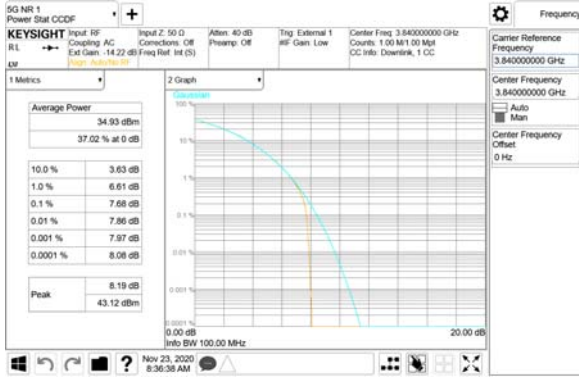

CTK Co., Ltd.
(Ho-dong), 113, Yejik-ro, Cheoin-gu,
Yongin-si, Gyeonggi-do, Korea
Tel: +82-31-339-9970
Fax: +82-31-624-9501

Report No.:
CTK-2020-04662
Page (635) / (2355)
Pages

ANT34

QPSK

16QAM