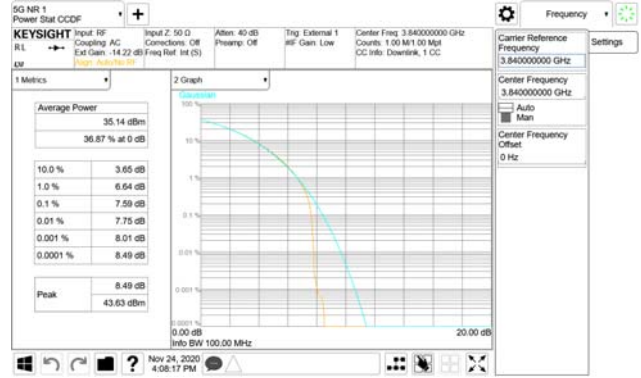

CTK Co., Ltd.
(Ho-dong), 113, Yejik-ro, Cheoin-gu,
Yongin-si, Gyeonggi-do, Korea
Tel: +82-31-339-9970
Fax: +82-31-624-9501

Report No.:
CTK-2020-04662
Page (634) / (2355)
Pages

ANT33

QPSK

16QAM