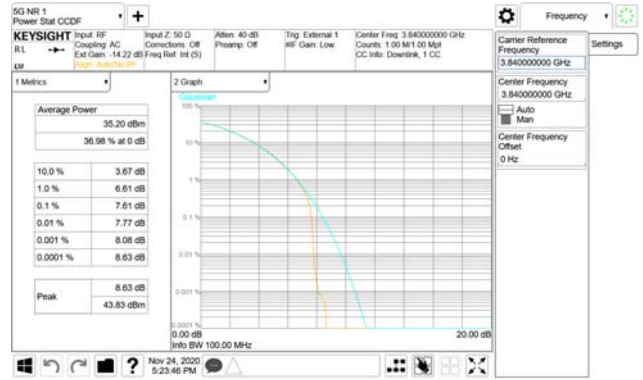

CTK Co., Ltd.
(Ho-dong), 113, Yejik-ro, Cheoin-gu,
Yongin-si, Gyeonggi-do, Korea
Tel: +82-31-339-9970
Fax: +82-31-624-9501

Report No.:
CTK-2020-04662
Page (631) / (2355)
Pages

ANT30

QPSK

16QAM