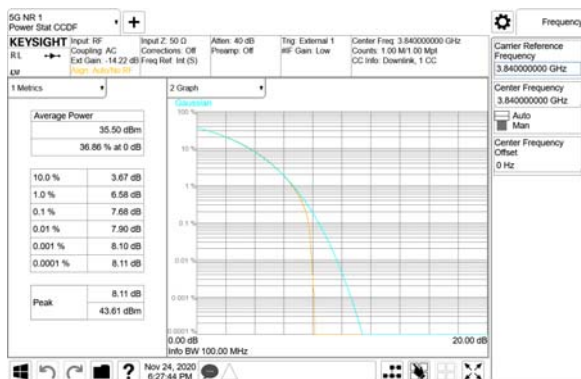

CTK Co., Ltd.
(Ho-dong), 113, Yejik-ro, Cheoin-gu,
Yongin-si, Gyeonggi-do, Korea
Tel: +82-31-339-9970
Fax: +82-31-624-9501

Report No.:
CTK-2020-04662
Page (654) / (2355)
Pages

ANT53

QPSK

16QAM

64QAM

256QAM