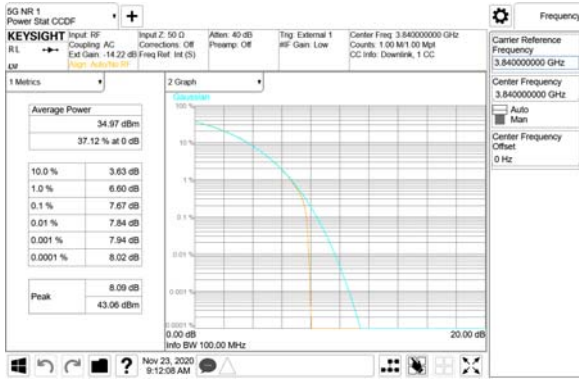

CTK Co., Ltd.
(Ho-dong), 113, Yejik-ro, Cheoin-gu,
Yongin-si, Gyeonggi-do, Korea
Tel: +82-31-339-9970
Fax: +82-31-624-9501

Report No.:
CTK-2020-04662
Page (645) / (2355)
Pages

ANT44

QPSK