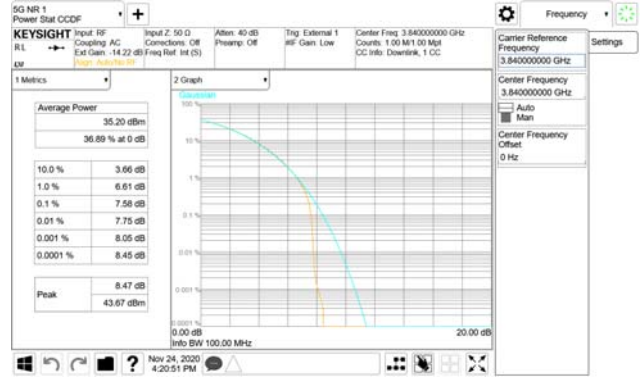

CTK Co., Ltd.
(Ho-dong), 113, Yejik-ro, Cheoin-gu,
Yongin-si, Gyeonggi-do, Korea
Tel: +82-31-339-9970
Fax: +82-31-624-9501

Report No.:
CTK-2020-04662
Page (640) / (2355)
Pages

ANT39

QPSK

16QAM