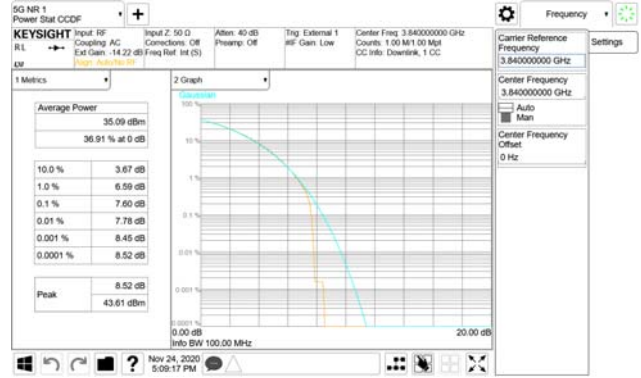

CTK Co., Ltd.
(Ho-dong), 113, Yejik-ro, Cheoin-gu,
Yongin-si, Gyeonggi-do, Korea
Tel: +82-31-339-9970
Fax: +82-31-624-9501

Report No.:
CTK-2020-04662
Page (624) / (2355)
Pages

ANT23

QPSK

16QAM

64QAM

256QAM