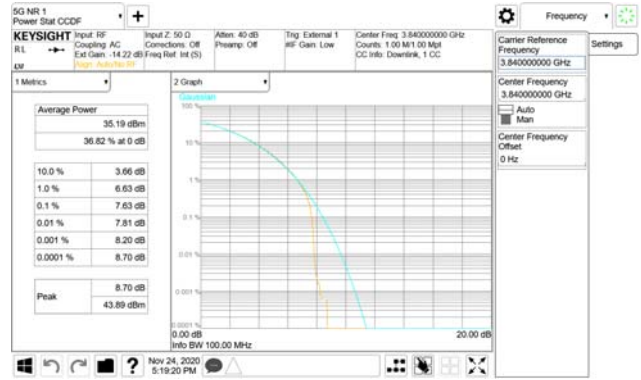

CTK Co., Ltd.
(Ho-dong), 113, Yejik-ro, Cheoin-gu,
Yongin-si, Gyeonggi-do, Korea
Tel: +82-31-339-9970
Fax: +82-31-624-9501

Report No.:
CTK-2020-04662
Page (664) / (2355)
Pages

ANT63

QPSK

16QAM