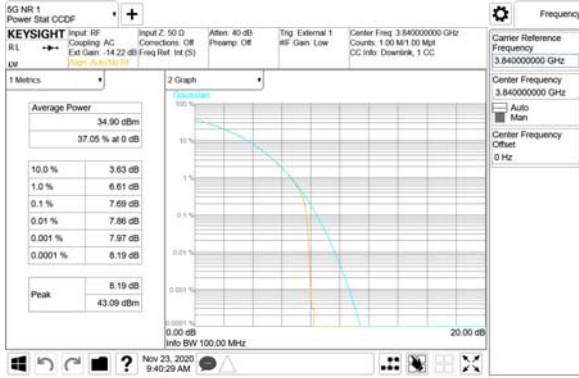

CTK Co., Ltd.
(Ho-dong), 113, Yejik-ro, Cheoin-gu,
Yongin-si, Gyeonggi-do, Korea
Tel: +82-31-339-9970
Fax: +82-31-624-9501

Report No.:
CTK-2020-04662
Page (653) / (2355)
Pages

ANT52

QPSK