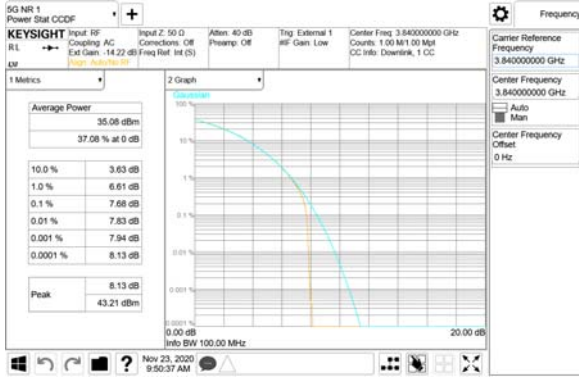

CTK Co., Ltd.
(Ho-dong), 113, Yejik-ro, Cheoin-gu,
Yongin-si, Gyeonggi-do, Korea
Tel: +82-31-339-9970
Fax: +82-31-624-9501

Report No.:
CTK-2020-04662
Page (623) / (2355)
Pages

ANT22

QPSK

16QAM