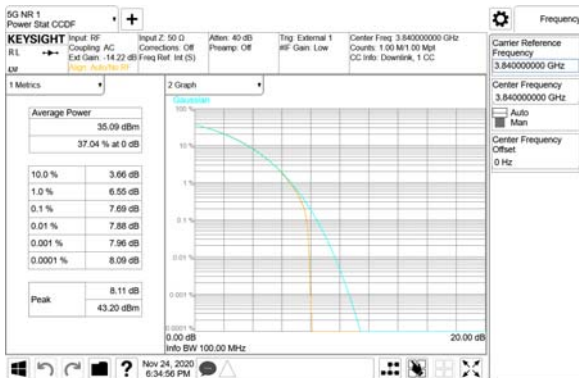

ANT21

QPSK

16QAM

64QAM

256QAM

CTK Co., Ltd.
 (Ho-dong), 113, Yejik-ro, Cheoin-gu,
 Yongin-si, Gyeonggi-do, Korea
 Tel: +82-31-339-9970
 Fax: +82-31-624-9501

Report No.:
 CTK-2020-04662
 Page (623) / (2355)
 Pages