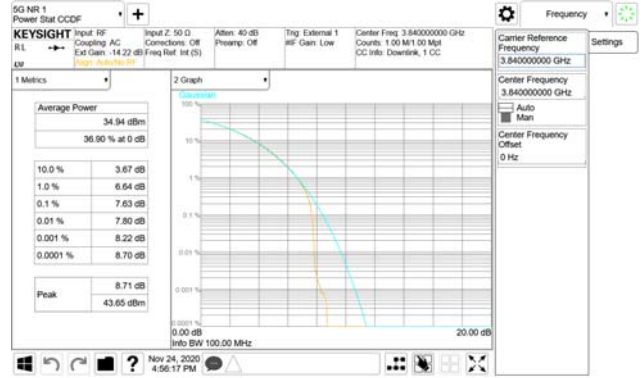

CTK Co., Ltd.
(Ho-dong), 113, Yejik-ro, Cheoin-gu,
Yongin-si, Gyeonggi-do, Korea
Tel: +82-31-339-9970
Fax: +82-31-624-9501

Report No.:
CTK-2020-04662
Page (653) / (2355)
Pages

ANT52

QPSK

16QAM

64QAM

256QAM