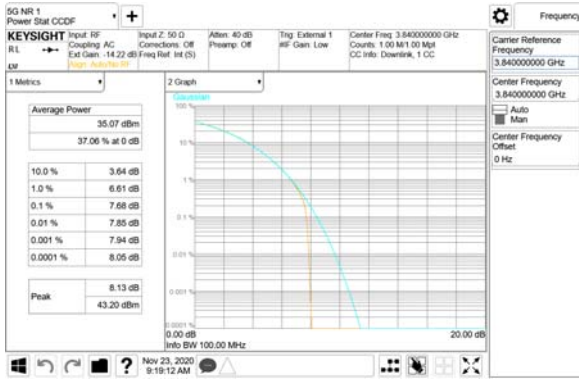

CTK Co., Ltd.
(Ho-dong), 113, Yejik-ro, Cheoin-gu,
Yongin-si, Gyeonggi-do, Korea
Tel: +82-31-339-9970
Fax: +82-31-624-9501

Report No.:
CTK-2020-04662
Page (647) / (2355)
Pages

ANT46

QPSK

16QAM