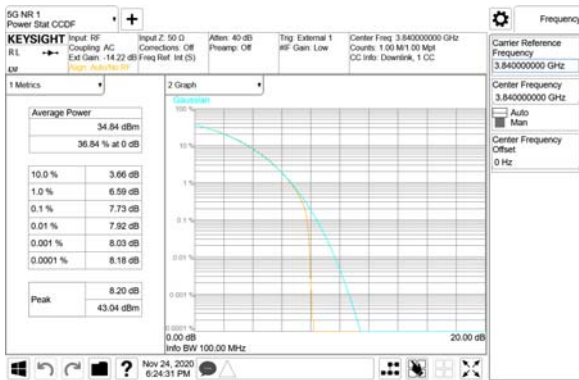

CTK Co., Ltd.
(Ho-dong), 113, Yejik-ro, Cheoin-gu,
Yongin-si, Gyeonggi-do, Korea
Tel: +82-31-339-9970
Fax: +82-31-624-9501

Report No.:
CTK-2020-04662
Page (617) / (2355)
Pages

ANT16

QPSK

16QAM

64QAM

256QAM