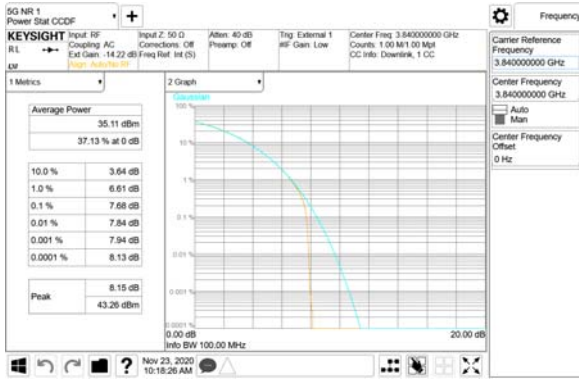

CTK Co., Ltd.
(Ho-dong), 113, Yejik-ro, Cheoin-gu,
Yongin-si, Gyeonggi-do, Korea
Tel: +82-31-339-9970
Fax: +82-31-624-9501

Report No.:
CTK-2020-04662
Page (631) / (2355)
Pages

ANT30

QPSK

16QAM