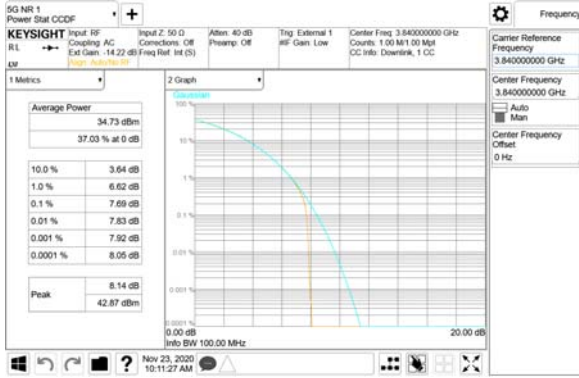

CTK Co., Ltd.
(Ho-dong), 113, Yejik-ro, Cheoin-gu,
Yongin-si, Gyeonggi-do, Korea
Tel: +82-31-339-9970
Fax: +82-31-624-9501

Report No.:
CTK-2020-04662
Page (629) / (2355)
Pages

ANT28

QPSK