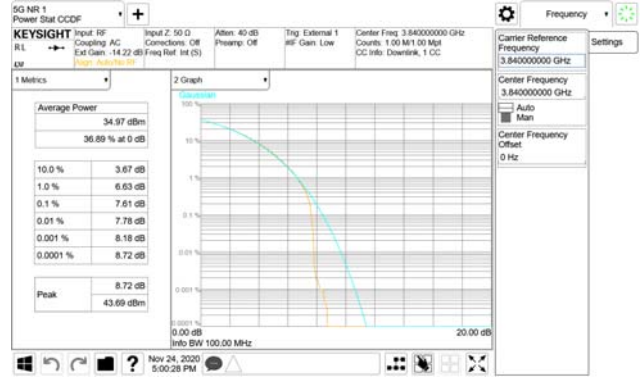

CTK Co., Ltd.
(Ho-dong), 113, Yejik-ro, Cheoin-gu,
Yongin-si, Gyeonggi-do, Korea
Tel: +82-31-339-9970
Fax: +82-31-624-9501

Report No.:
CTK-2020-04662
Page (655) / (2355)
Pages

ANT54

QPSK

16QAM