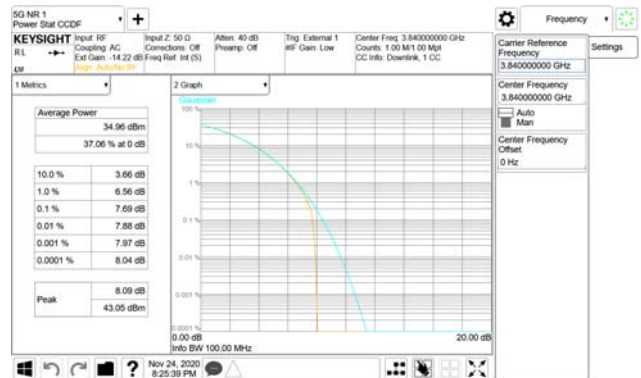

ANT22

QPSK

16QAM

64QAM

256QAM

CTK Co., Ltd.
 (Ho-dong), 113, Yejik-ro, Cheoin-gu,
 Yongin-si, Gyeonggi-do, Korea
 Tel: +82-31-339-9970
 Fax: +82-31-624-9501

Report No.:
 CTK-2020-04662
 Page (624) / (2355)
 Pages