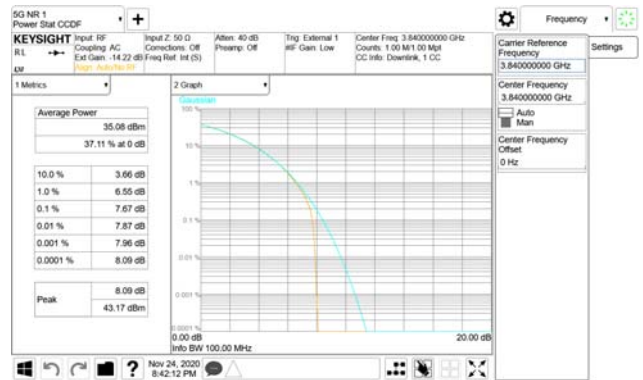

ANT30

QPSK

16QAM

64QAM

256QAM

CTK Co., Ltd.
 (Ho-dong), 113, Yejik-ro, Cheoin-gu,
 Yongin-si, Gyeonggi-do, Korea
 Tel: +82-31-339-9970
 Fax: +82-31-624-9501

Report No.:
 CTK-2020-04662
 Page (632) / (2355)
 Pages