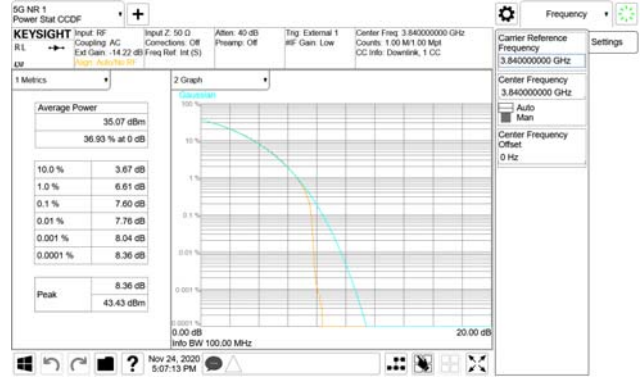

CTK Co., Ltd.
(Ho-dong), 113, Yejik-ro, Cheoin-gu,
Yongin-si, Gyeonggi-do, Korea
Tel: +82-31-339-9970
Fax: +82-31-624-9501

Report No.:
CTK-2020-04662
Page (623) / (2355)
Pages

ANT22

QPSK

16QAM