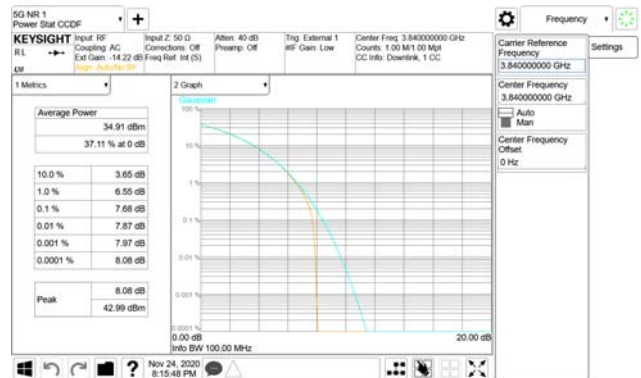

64QAM

256QAM