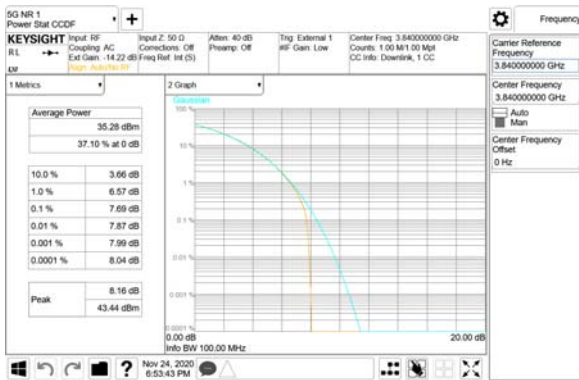

ANT30

QPSK

16QAM

64QAM

256QAM

CTK Co., Ltd.
 (Ho-dong), 113, Yejik-ro, Cheoin-gu,
 Yongin-si, Gyeonggi-do, Korea
 Tel: +82-31-339-9970
 Fax: +82-31-624-9501

Report No.:
 CTK-2020-04662
 Page (632) / (2355)
 Pages