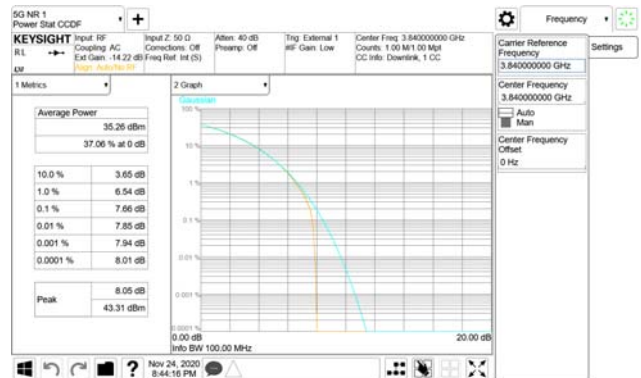

ANT31

QPSK

16QAM

64QAM

256QAM

CTK Co., Ltd.
 (Ho-dong), 113, Yejik-ro, Cheoin-gu,
 Yongin-si, Gyeonggi-do, Korea
 Tel: +82-31-339-9970
 Fax: +82-31-624-9501

Report No.:
 CTK-2020-04662
 Page (633) / (2355)
 Pages