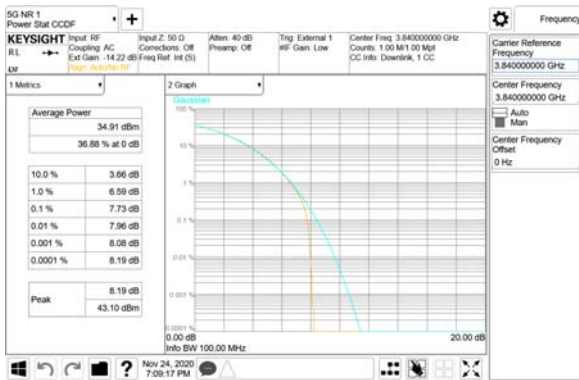

CTK Co., Ltd.
(Ho-dong), 113, Yejik-ro, Cheoin-gu,
Yongin-si, Gyeonggi-do, Korea
Tel: +82-31-339-9970
Fax: +82-31-624-9501

Report No.:
CTK-2020-04662
Page (639) / (2355)
Pages

ANT38

QPSK

16QAM

64QAM

256QAM