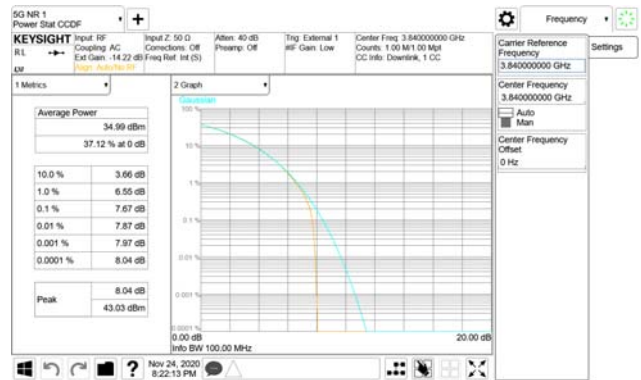

ANT57

QPSK

16QAM

64QAM

256QAM

CTK Co., Ltd.
 (Ho-dong), 113, Yejik-ro, Cheoin-gu,
 Yongin-si, Gyeonggi-do, Korea
 Tel: +82-31-339-9970
 Fax: +82-31-624-9501

Report No.:
 CTK-2020-04662
 Page (659) / (2355)
 Pages