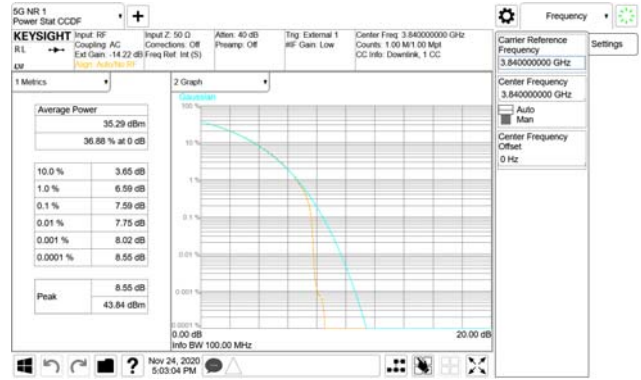

CTK Co., Ltd.
(Ho-dong), 113, Yejik-ro, Cheoin-gu,
Yongin-si, Gyeonggi-do, Korea
Tel: +82-31-339-9970
Fax: +82-31-624-9501

Report No.:
CTK-2020-04662
Page (621) / (2355)
Pages

ANT20

QPSK

16QAM