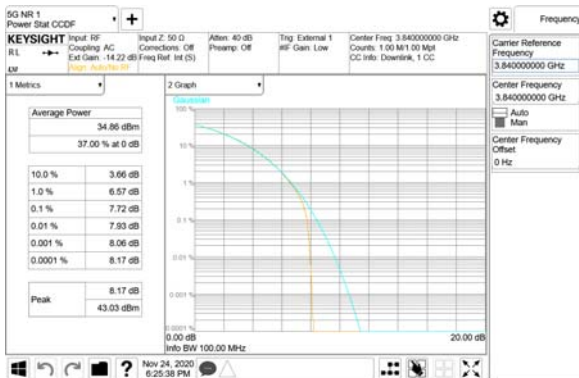

CTK Co., Ltd.
(Ho-dong), 113, Yejik-ro, Cheoin-gu,
Yongin-si, Gyeonggi-do, Korea
Tel: +82-31-339-9970
Fax: +82-31-624-9501

Report No.:
CTK-2020-04662
Page (653) / (2355)
Pages

ANT52

QPSK

16QAM

64QAM

256QAM