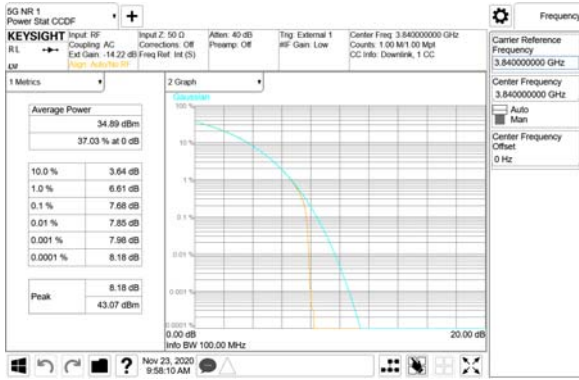

CTK Co., Ltd.
(Ho-dong), 113, Yejik-ro, Cheoin-gu,
Yongin-si, Gyeonggi-do, Korea
Tel: +82-31-339-9970
Fax: +82-31-624-9501

Report No.:
CTK-2020-04662
Page (658) / (2355)
Pages

ANT57

QPSK

16QAM