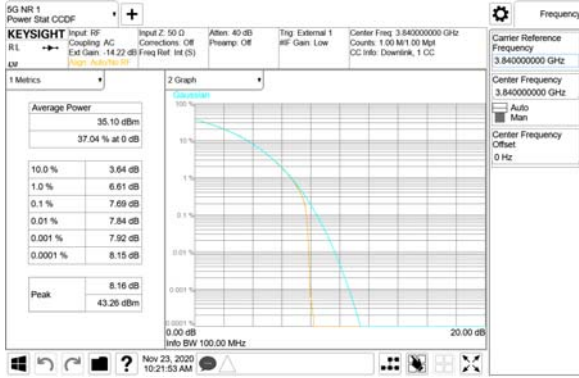

CTK Co., Ltd.
(Ho-dong), 113, Yejik-ro, Cheoin-gu,
Yongin-si, Gyeonggi-do, Korea
Tel: +82-31-339-9970
Fax: +82-31-624-9501

Report No.:
CTK-2020-04662
Page (632) / (2355)
Pages

ANT31

QPSK

16QAM