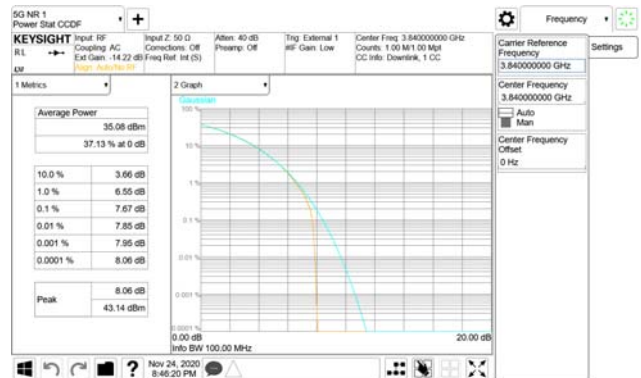

ANT32

QPSK

16QAM

64QAM

256QAM

CTK Co., Ltd.
 (Ho-dong), 113, Yejik-ro, Cheoin-gu,
 Yongin-si, Gyeonggi-do, Korea
 Tel: +82-31-339-9970
 Fax: +82-31-624-9501

Report No.:
 CTK-2020-04662
 Page (634) / (2355)
 Pages