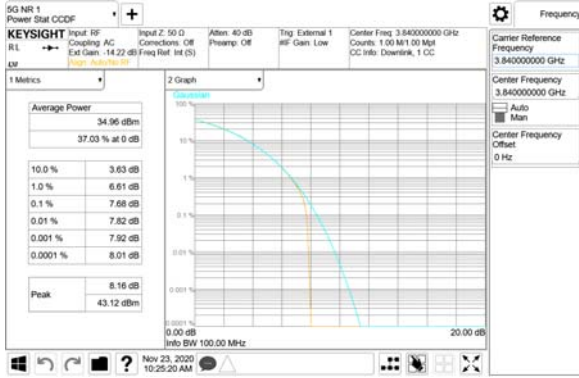

CTK Co., Ltd.
(Ho-dong), 113, Yejik-ro, Cheoin-gu,
Yongin-si, Gyeonggi-do, Korea
Tel: +82-31-339-9970
Fax: +82-31-624-9501

Report No.:
CTK-2020-04662
Page (633) / (2355)
Pages

ANT32

QPSK