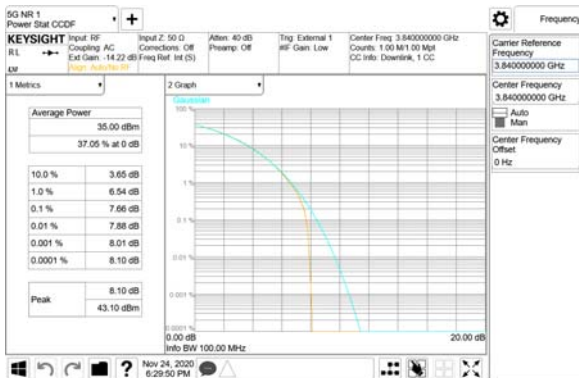

64QAM

256QAM