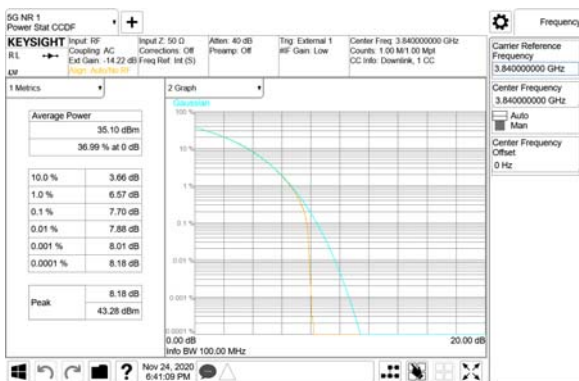

CTK Co., Ltd.
(Ho-dong), 113, Yejik-ro, Cheoin-gu,
Yongin-si, Gyeonggi-do, Korea
Tel: +82-31-339-9970
Fax: +82-31-624-9501

Report No.:
CTK-2020-04662
Page (625) / (2355)
Pages

ANT24

QPSK

16QAM

64QAM

256QAM