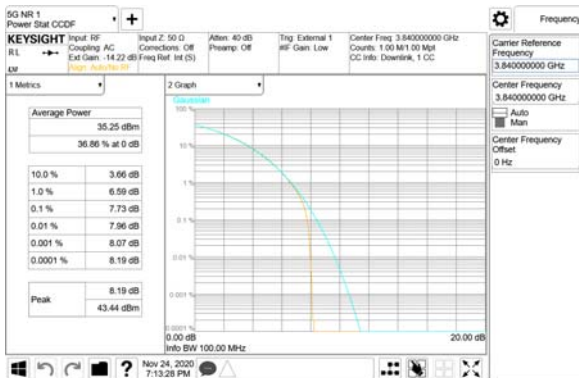

ANT40

QPSK

16QAM

64QAM

256QAM

CTK Co., Ltd.
 (Ho-dong), 113, Yejik-ro, Cheoin-gu,
 Yongin-si, Gyeonggi-do, Korea
 Tel: +82-31-339-9970
 Fax: +82-31-624-9501

Report No.:
 CTK-2020-04662
 Page (642) / (2355)
 Pages