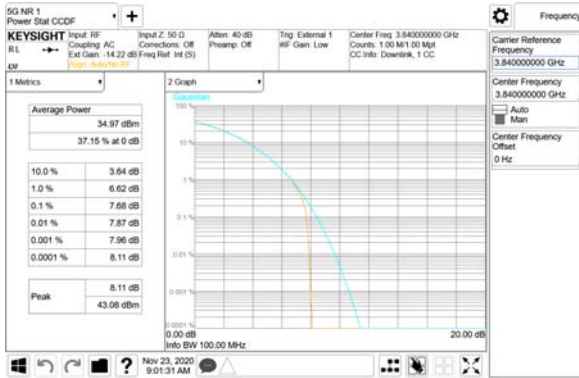

CTK Co., Ltd.
(Ho-dong), 113, Yejik-ro, Cheoin-gu,
Yongin-si, Gyeonggi-do, Korea
Tel: +82-31-339-9970
Fax: +82-31-624-9501

Report No.:
CTK-2020-04662
Page (642) / (2355)
Pages

ANT41

QPSK

16QAM