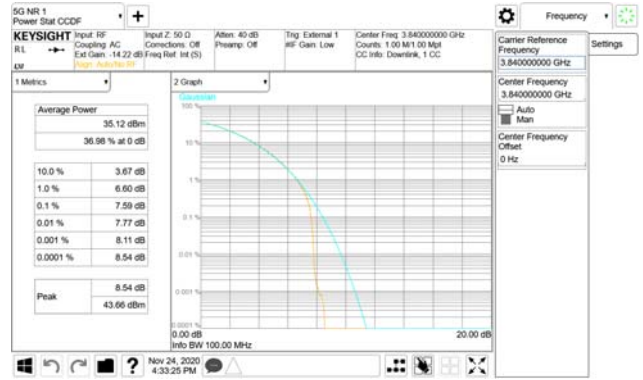

CTK Co., Ltd.
(Ho-dong), 113, Yejik-ro, Cheoin-gu,
Yongin-si, Gyeonggi-do, Korea
Tel: +82-31-339-9970
Fax: +82-31-624-9501

Report No.:
CTK-2020-04662
Page (646) / (2355)
Pages

ANT45

QPSK

16QAM

64QAM

256QAM