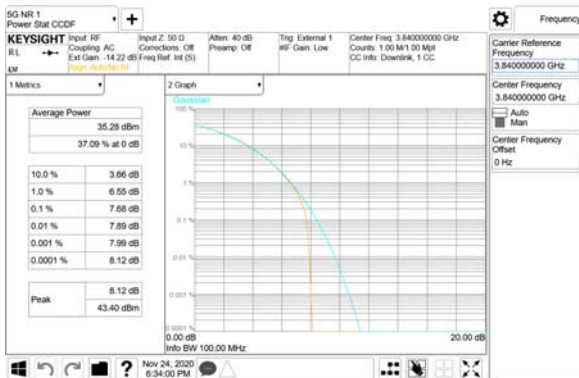

ANT56

QPSK

16QAM

64QAM

256QAM

CTK Co., Ltd.
 (Ho-dong), 113, Yejik-ro, Cheoin-gu,
 Yongin-si, Gyeonggi-do, Korea
 Tel: +82-31-339-9970
 Fax: +82-31-624-9501

Report No.:
 CTK-2020-04662
 Page (658) / (2355)
 Pages