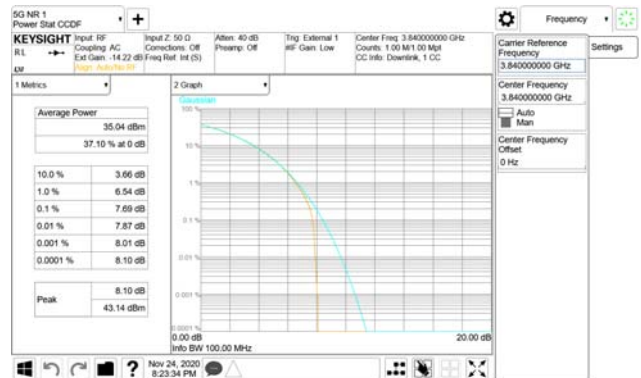

ANT21

QPSK

16QAM

64QAM

256QAM

CTK Co., Ltd.
 (Ho-dong), 113, Yejik-ro, Cheoin-gu,
 Yongin-si, Gyeonggi-do, Korea
 Tel: +82-31-339-9970
 Fax: +82-31-624-9501

Report No.:
 CTK-2020-04662
 Page (623) / (2355)
 Pages