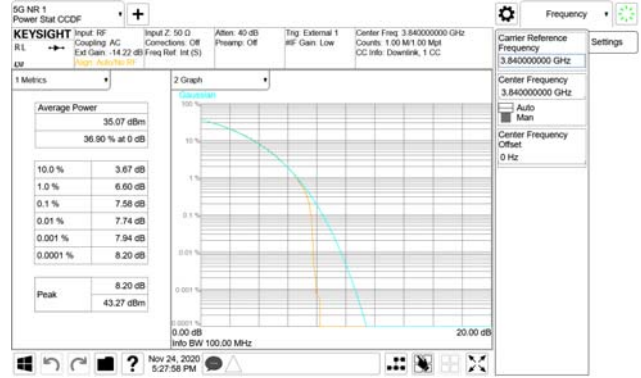

CTK Co., Ltd.
(Ho-dong), 113, Yejik-ro, Cheoin-gu,
Yongin-si, Gyeonggi-do, Korea
Tel: +82-31-339-9970
Fax: +82-31-624-9501

Report No.:
CTK-2020-04662
Page (633) / (2355)
Pages

ANT32

QPSK

16QAM

64QAM

256QAM