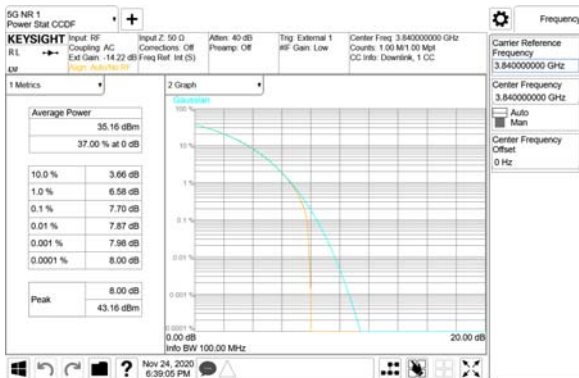

ANT23

QPSK

16QAM

64QAM

256QAM

CTK Co., Ltd.
(Ho-dong), 113, Yejik-ro, Cheoin-gu,
Yongin-si, Gyeonggi-do, Korea
Tel: +82-31-339-9970
Fax: +82-31-624-9501

Report No.:
CTK-2020-04662
Page (625) / (2355)
Pages

ANT24