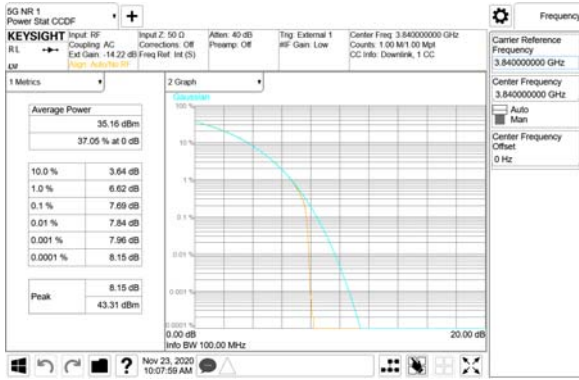

CTK Co., Ltd.
(Ho-dong), 113, Yejik-ro, Cheoin-gu,
Yongin-si, Gyeonggi-do, Korea
Tel: +82-31-339-9970
Fax: +82-31-624-9501

Report No.:
CTK-2020-04662
Page (628) / (2355)
Pages

ANT27

QPSK

16QAM