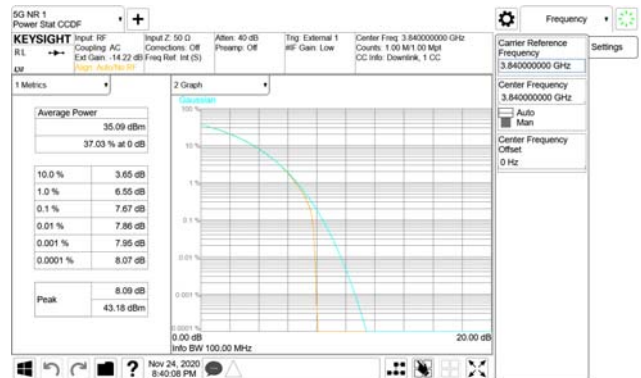

ANT29

QPSK

16QAM

64QAM

256QAM

CTK Co., Ltd.
 (Ho-dong), 113, Yejik-ro, Cheoin-gu,
 Yongin-si, Gyeonggi-do, Korea
 Tel: +82-31-339-9970
 Fax: +82-31-624-9501

Report No.:
 CTK-2020-04662
 Page (631) / (2355)
 Pages