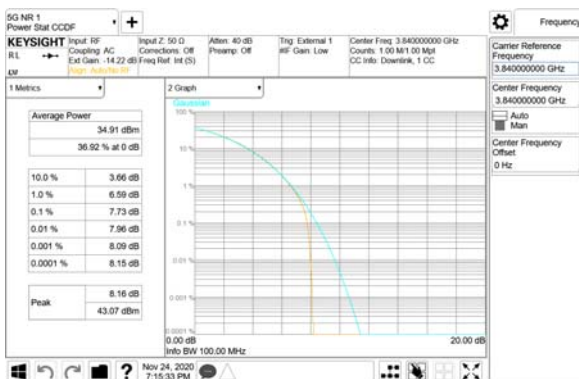

ANT41

QPSK

16QAM

64QAM

256QAM

CTK Co., Ltd.
 (Ho-dong), 113, Yejik-ro, Cheoin-gu,
 Yongin-si, Gyeonggi-do, Korea
 Tel: +82-31-339-9970
 Fax: +82-31-624-9501

Report No.:
 CTK-2020-04662
 Page (643) / (2355)
 Pages