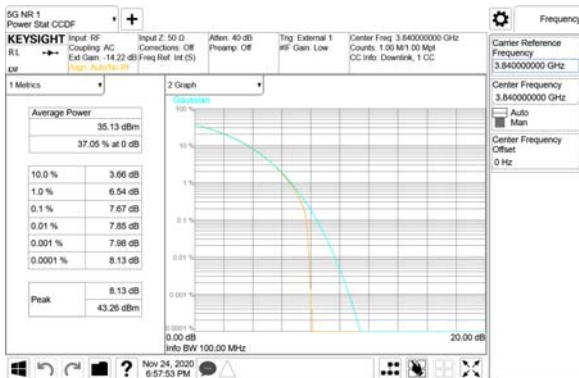

ANT32

QPSK

16QAM

64QAM

256QAM

CTK Co., Ltd.
 (Ho-dong), 113, Yejik-ro, Cheoin-gu,
 Yongin-si, Gyeonggi-do, Korea
 Tel: +82-31-339-9970
 Fax: +82-31-624-9501

Report No.:
 CTK-2020-04662
 Page (634) / (2355)
 Pages