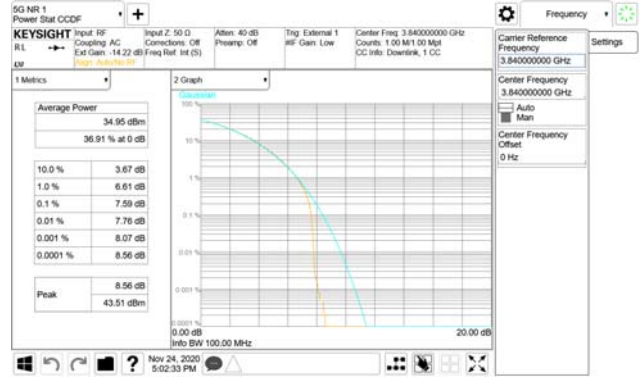

CTK Co., Ltd.
(Ho-dong), 113, Yejik-ro, Cheoin-gu,
Yongin-si, Gyeonggi-do, Korea
Tel: +82-31-339-9970
Fax: +82-31-624-9501

Report No.:
CTK-2020-04662
Page (656) / (2355)
Pages

ANT55

QPSK

16QAM