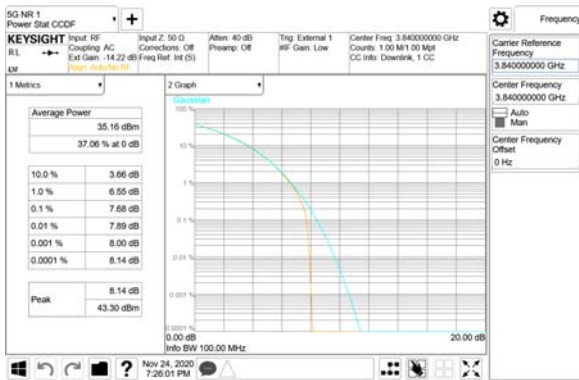

ANT46

QPSK

16QAM

64QAM

256QAM

CTK Co., Ltd.
 (Ho-dong), 113, Yejik-ro, Cheoin-gu,
 Yongin-si, Gyeonggi-do, Korea
 Tel: +82-31-339-9970
 Fax: +82-31-624-9501

Report No.:
 CTK-2020-04662
 Page (648) / (2355)
 Pages