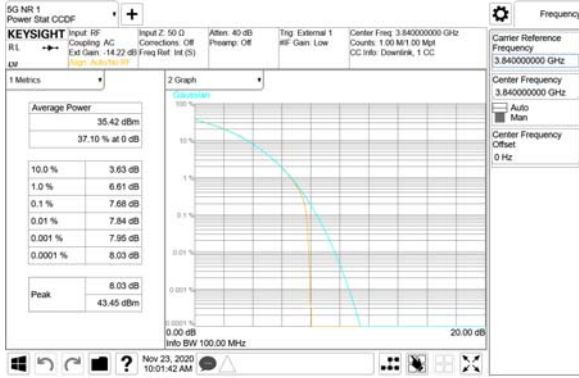

CTK Co., Ltd.
(Ho-dong), 113, Yejik-ro, Cheoin-gu,
Yongin-si, Gyeonggi-do, Korea
Tel: +82-31-339-9970
Fax: +82-31-624-9501

Report No.:
CTK-2020-04662
Page (659) / (2355)
Pages

ANT58

QPSK

16QAM