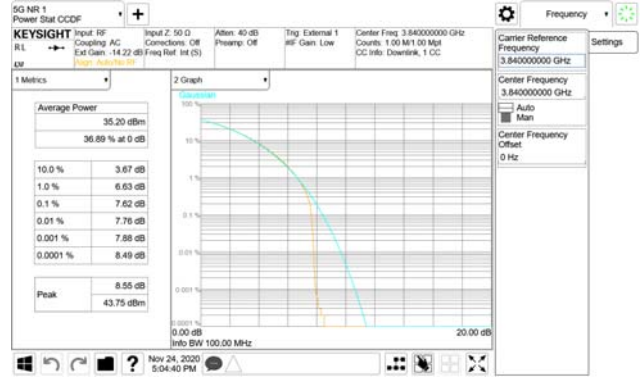

CTK Co., Ltd.
(Ho-dong), 113, Yejik-ro, Cheoin-gu,
Yongin-si, Gyeonggi-do, Korea
Tel: +82-31-339-9970
Fax: +82-31-624-9501

Report No.:
CTK-2020-04662
Page (657) / (2355)
Pages

ANT56

QPSK

16QAM

64QAM

256QAM