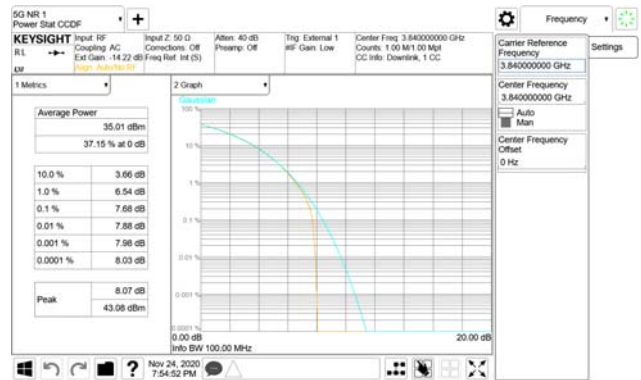

ANT44

QPSK

16QAM

64QAM

256QAM

CTK Co., Ltd.
 (Ho-dong), 113, Yejik-ro, Cheoin-gu,
 Yongin-si, Gyeonggi-do, Korea
 Tel: +82-31-339-9970
 Fax: +82-31-624-9501

Report No.:
 CTK-2020-04662
 Page (646) / (2355)
 Pages