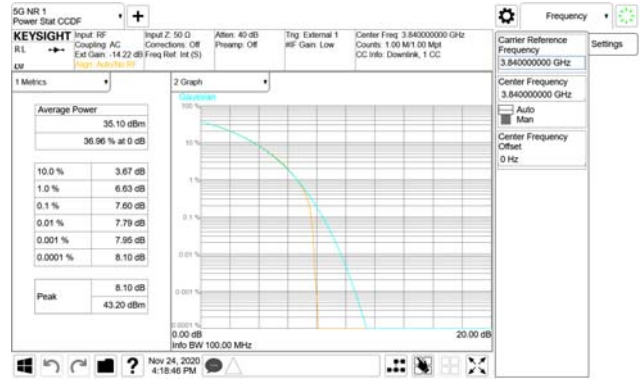

CTK Co., Ltd.
(Ho-dong), 113, Yejik-ro, Cheoin-gu,
Yongin-si, Gyeonggi-do, Korea
Tel: +82-31-339-9970
Fax: +82-31-624-9501

Report No.:
CTK-2020-04662
Page (639) / (2355)
Pages

ANT38

QPSK

16QAM

64QAM

256QAM