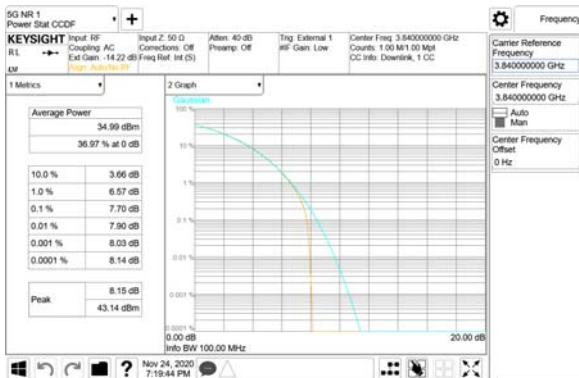

ANT43

QPSK

16QAM

64QAM

256QAM

CTK Co., Ltd.
 (Ho-dong), 113, Yejik-ro, Cheoin-gu,
 Yongin-si, Gyeonggi-do, Korea
 Tel: +82-31-339-9970
 Fax: +82-31-624-9501

Report No.:
 CTK-2020-04662
 Page (645) / (2355)
 Pages