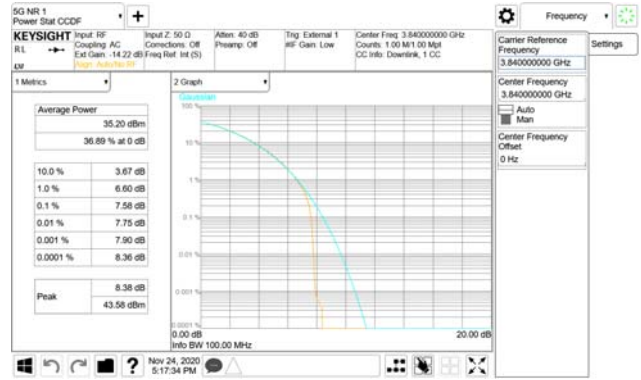

CTK Co., Ltd.
(Ho-dong), 113, Yejik-ro, Cheoin-gu,
Yongin-si, Gyeonggi-do, Korea
Tel: +82-31-339-9970
Fax: +82-31-624-9501

Report No.:
CTK-2020-04662
Page (628) / (2355)
Pages

ANT27

QPSK

16QAM