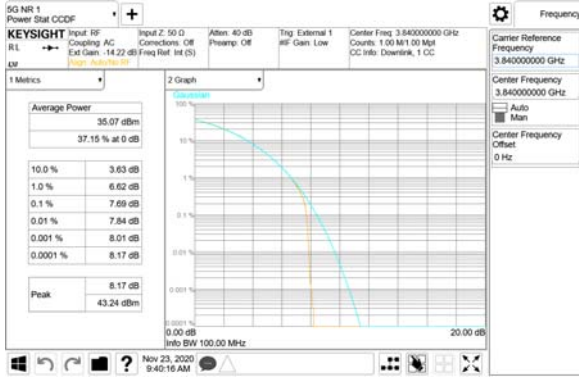

CTK Co., Ltd.
(Ho-dong), 113, Yejik-ro, Cheoin-gu,
Yongin-si, Gyeonggi-do, Korea
Tel: +82-31-339-9970
Fax: +82-31-624-9501

Report No.:
CTK-2020-04662
Page (620) / (2355)
Pages

ANT19

QPSK

16QAM