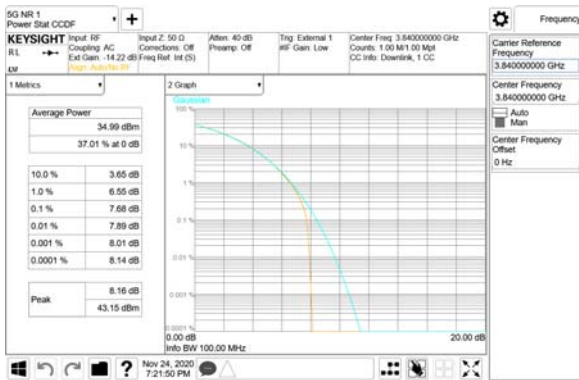

ANT44

QPSK

16QAM

64QAM

256QAM

CTK Co., Ltd.
 (Ho-dong), 113, Yejik-ro, Cheoin-gu,
 Yongin-si, Gyeonggi-do, Korea
 Tel: +82-31-339-9970
 Fax: +82-31-624-9501

Report No.:
 CTK-2020-04662
 Page (646) / (2355)
 Pages