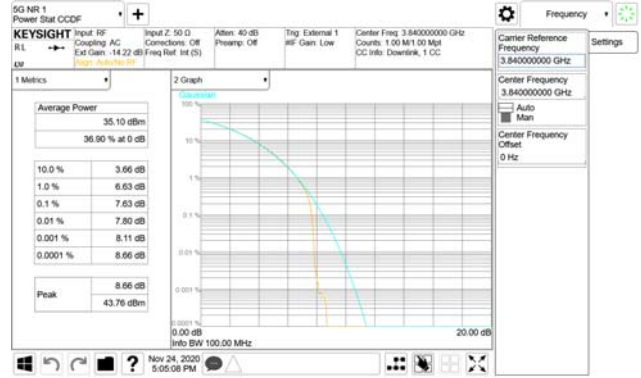

CTK Co., Ltd.
(Ho-dong), 113, Yejik-ro, Cheoin-gu,
Yongin-si, Gyeonggi-do, Korea
Tel: +82-31-339-9970
Fax: +82-31-624-9501

Report No.:
CTK-2020-04662
Page (622) / (2355)
Pages

ANT21

QPSK

16QAM