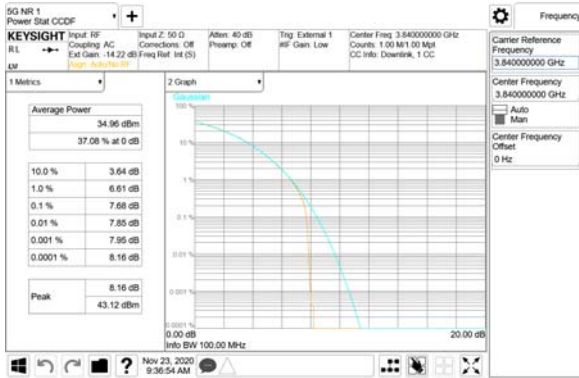

CTK Co., Ltd.
(Ho-dong), 113, Yejik-ro, Cheoin-gu,
Yongin-si, Gyeonggi-do, Korea
Tel: +82-31-339-9970
Fax: +82-31-624-9501

Report No.:
CTK-2020-04662
Page (652) / (2355)
Pages

ANT51

QPSK

16QAM