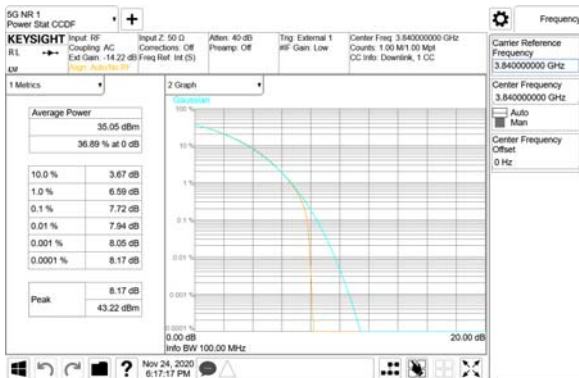

ANT48

QPSK

16QAM

64QAM

256QAM

CTK Co., Ltd.
 (Ho-dong), 113, Yejik-ro, Cheoin-gu,
 Yongin-si, Gyeonggi-do, Korea
 Tel: +82-31-339-9970
 Fax: +82-31-624-9501

Report No.:
 CTK-2020-04662
 Page (650) / (2355)
 Pages