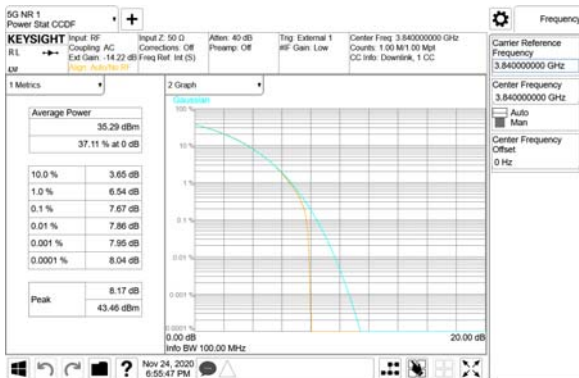

ANT31

QPSK

16QAM

64QAM

256QAM

CTK Co., Ltd.
 (Ho-dong), 113, Yejik-ro, Cheoin-gu,
 Yongin-si, Gyeonggi-do, Korea
 Tel: +82-31-339-9970
 Fax: +82-31-624-9501

Report No.:
 CTK-2020-04662
 Page (633) / (2355)
 Pages