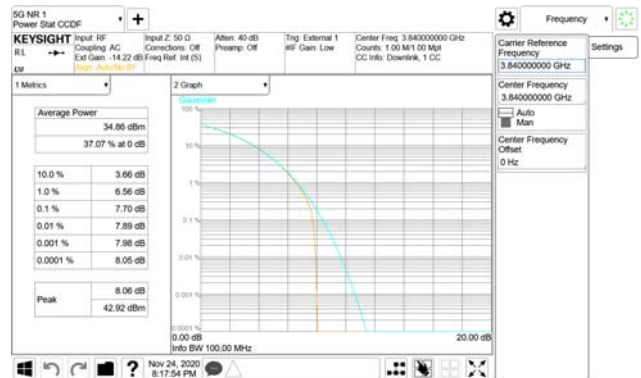

ANT55

QPSK

16QAM

64QAM

256QAM

CTK Co., Ltd.
 (Ho-dong), 113, Yejik-ro, Cheoin-gu,
 Yongin-si, Gyeonggi-do, Korea
 Tel: +82-31-339-9970
 Fax: +82-31-624-9501

Report No.:
 CTK-2020-04662
 Page (657) / (2355)
 Pages