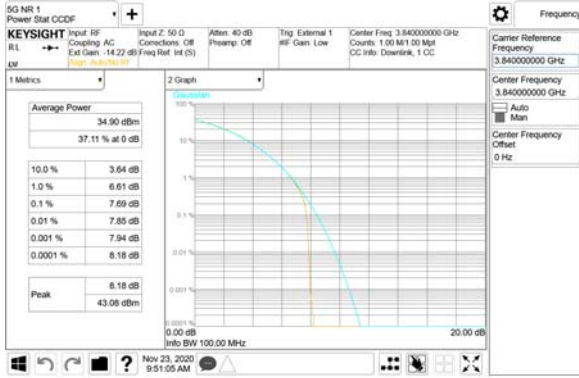

CTK Co., Ltd.
(Ho-dong), 113, Yejik-ro, Cheoin-gu,
Yongin-si, Gyeonggi-do, Korea
Tel: +82-31-339-9970
Fax: +82-31-624-9501

Report No.:
CTK-2020-04662
Page (656) / (2355)
Pages

ANT55

QPSK

16QAM