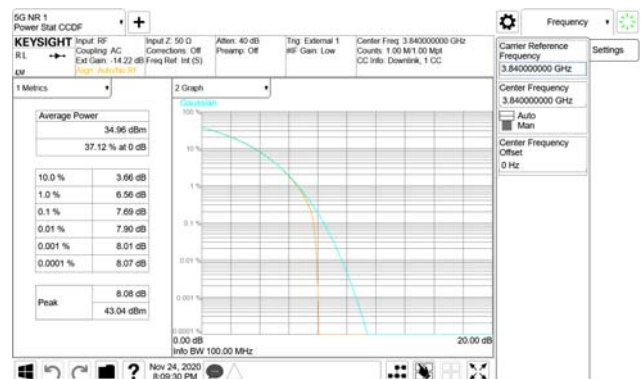

64QAM

256QAM