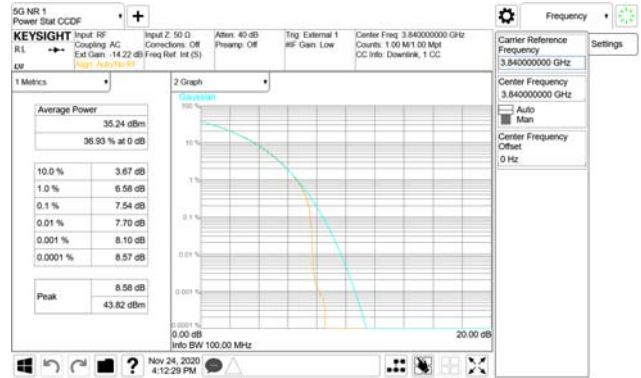

CTK Co., Ltd.
(Ho-dong), 113, Yejik-ro, Cheoin-gu,
Yongin-si, Gyeonggi-do, Korea
Tel: +82-31-339-9970
Fax: +82-31-624-9501

Report No.:
CTK-2020-04662
Page (636) / (2355)
Pages

ANT35

QPSK

16QAM

64QAM

256QAM