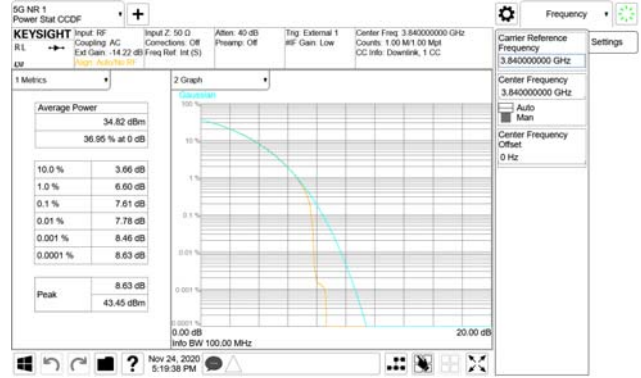

CTK Co., Ltd.
(Ho-dong), 113, Yejik-ro, Cheoin-gu,
Yongin-si, Gyeonggi-do, Korea
Tel: +82-31-339-9970
Fax: +82-31-624-9501

Report No.:
CTK-2020-04662
Page (629) / (2355)
Pages

ANT28

QPSK

16QAM

64QAM

256QAM