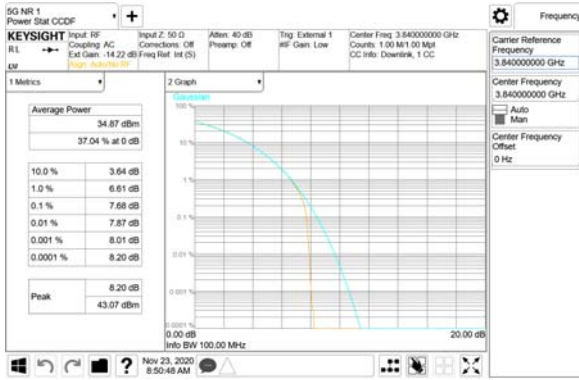

CTK Co., Ltd.
(Ho-dong), 113, Yejik-ro, Cheoin-gu,
Yongin-si, Gyeonggi-do, Korea
Tel: +82-31-339-9970
Fax: +82-31-624-9501

Report No.:
CTK-2020-04662
Page (639) / (2355)
Pages

ANT38

QPSK