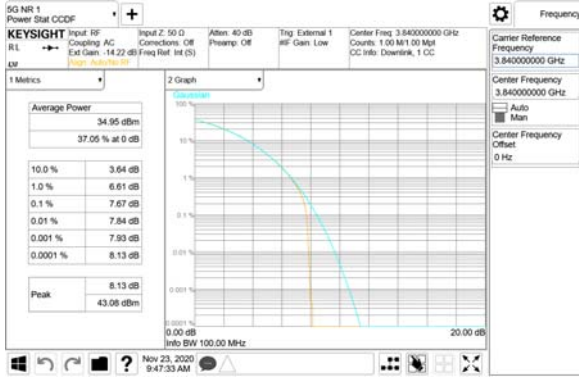

CTK Co., Ltd.
(Ho-dong), 113, Yejik-ro, Cheoin-gu,
Yongin-si, Gyeonggi-do, Korea
Tel: +82-31-339-9970
Fax: +82-31-624-9501

Report No.:
CTK-2020-04662
Page (655) / (2355)
Pages

ANT54

QPSK

16QAM