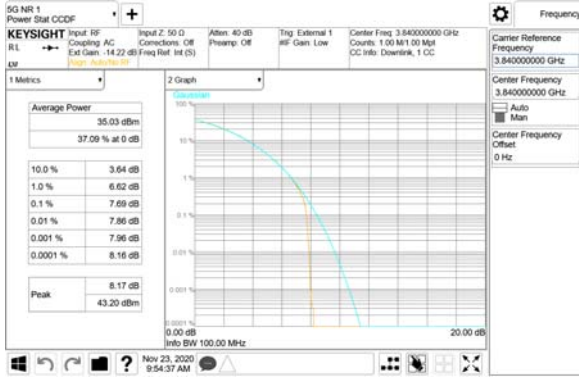

CTK Co., Ltd.
(Ho-dong), 113, Yejik-ro, Cheoin-gu,
Yongin-si, Gyeonggi-do, Korea
Tel: +82-31-339-9970
Fax: +82-31-624-9501

Report No.:
CTK-2020-04662
Page (657) / (2355)
Pages

ANT56

QPSK