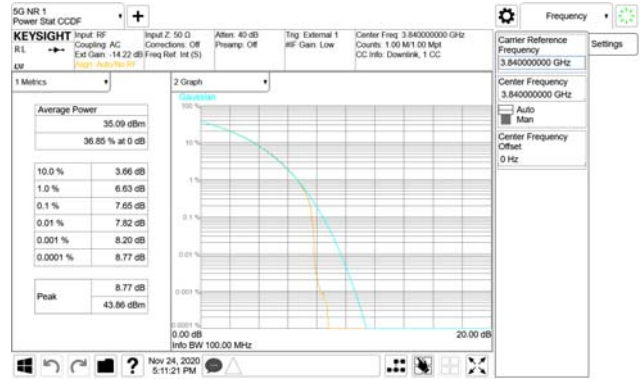

CTK Co., Ltd.
(Ho-dong), 113, Yejik-ro, Cheoin-gu,
Yongin-si, Gyeonggi-do, Korea
Tel: +82-31-339-9970
Fax: +82-31-624-9501

Report No.:
CTK-2020-04662
Page (625) / (2355)
Pages

ANT24

QPSK

16QAM

64QAM

256QAM