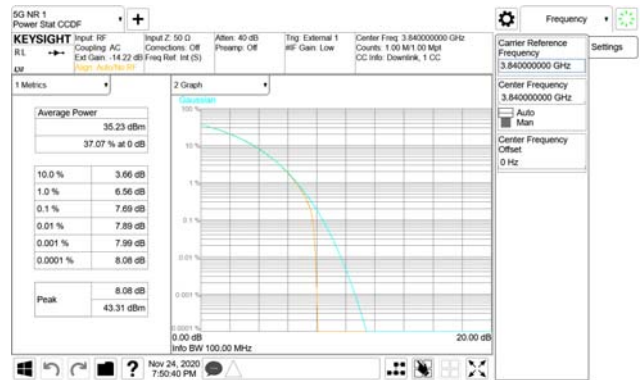

ANT42

QPSK

16QAM

64QAM

256QAM

CTK Co., Ltd.
 (Ho-dong), 113, Yejik-ro, Cheoin-gu,
 Yongin-si, Gyeonggi-do, Korea
 Tel: +82-31-339-9970
 Fax: +82-31-624-9501

Report No.:
 CTK-2020-04662
 Page (644) / (2355)
 Pages