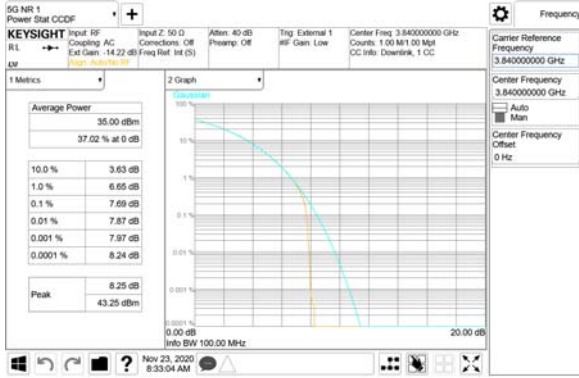

CTK Co., Ltd.
(Ho-dong), 113, Yejik-ro, Cheoin-gu,
Yongin-si, Gyeonggi-do, Korea
Tel: +82-31-339-9970
Fax: +82-31-624-9501

Report No.:
CTK-2020-04662
Page (634) / (2355)
Pages

ANT33

QPSK

16QAM