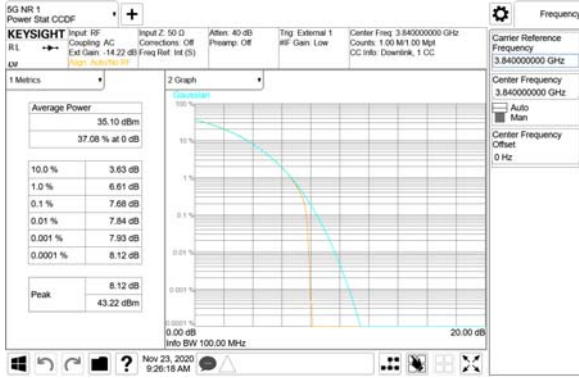

CTK Co., Ltd.
(Ho-dong), 113, Yejik-ro, Cheoin-gu,
Yongin-si, Gyeonggi-do, Korea
Tel: +82-31-339-9970
Fax: +82-31-624-9501

Report No.:
CTK-2020-04662
Page (649) / (2355)
Pages

ANT48

QPSK

16QAM