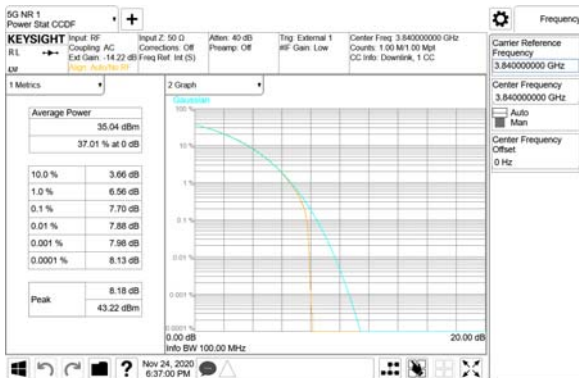

ANT22

QPSK

16QAM

64QAM

256QAM

CTK Co., Ltd.
 (Ho-dong), 113, Yejik-ro, Cheoin-gu,
 Yongin-si, Gyeonggi-do, Korea
 Tel: +82-31-339-9970
 Fax: +82-31-624-9501

Report No.:
 CTK-2020-04662
 Page (624) / (2355)
 Pages