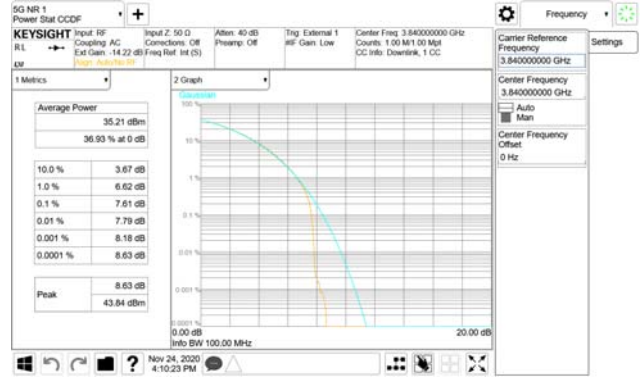

CTK Co., Ltd.
(Ho-dong), 113, Yejik-ro, Cheoin-gu,
Yongin-si, Gyeonggi-do, Korea
Tel: +82-31-339-9970
Fax: +82-31-624-9501

Report No.:
CTK-2020-04662
Page (635) / (2355)
Pages

ANT34

QPSK

16QAM