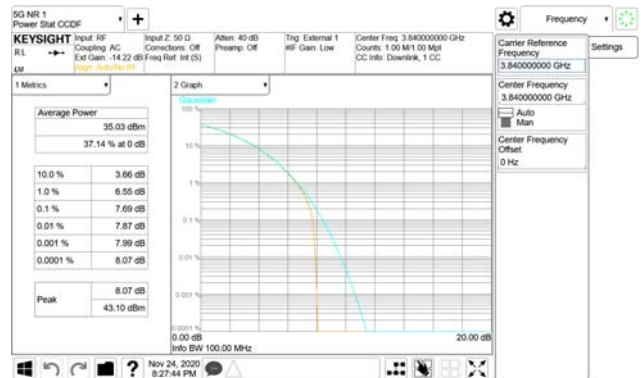

ANT23

QPSK

16QAM

64QAM

256QAM

CTK Co., Ltd.
(Ho-dong), 113, Yejik-ro, Cheoin-gu,
Yongin-si, Gyeonggi-do, Korea
Tel: +82-31-339-9970
Fax: +82-31-624-9501

Report No.:
CTK-2020-04662
Page (625) / (2355)
Pages

ANT24