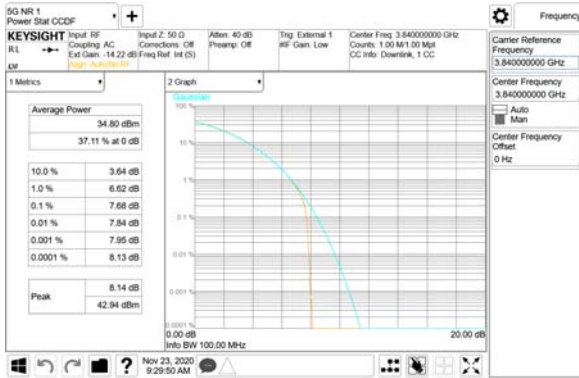

CTK Co., Ltd.
(Ho-dong), 113, Yejik-ro, Cheoin-gu,
Yongin-si, Gyeonggi-do, Korea
Tel: +82-31-339-9970
Fax: +82-31-624-9501

Report No.:
CTK-2020-04662
Page (650) / (2355)
Pages

ANT49

QPSK