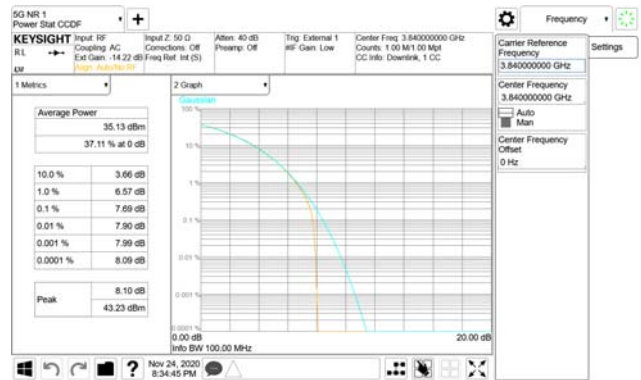

64QAM

256QAM