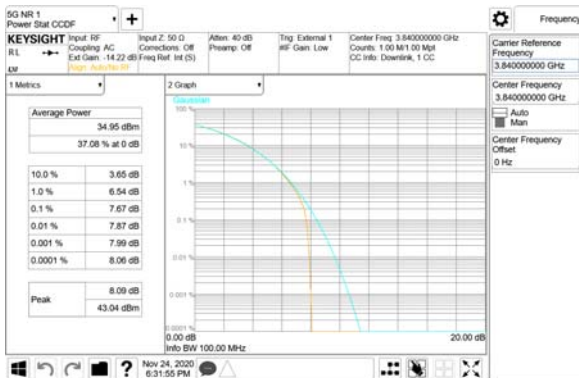

ANT55

QPSK

16QAM

64QAM

256QAM

CTK Co., Ltd.
 (Ho-dong), 113, Yejik-ro, Cheoin-gu,
 Yongin-si, Gyeonggi-do, Korea
 Tel: +82-31-339-9970
 Fax: +82-31-624-9501

Report No.:
 CTK-2020-04662
 Page (657) / (2355)
 Pages