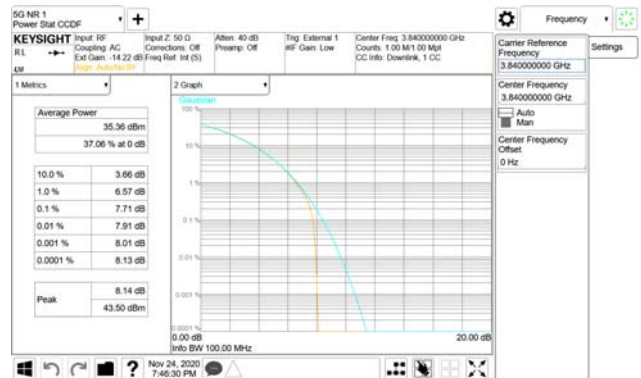

ANT40

QPSK

16QAM

64QAM

256QAM

CTK Co., Ltd.
 (Ho-dong), 113, Yejik-ro, Cheoin-gu,
 Yongin-si, Gyeonggi-do, Korea
 Tel: +82-31-339-9970
 Fax: +82-31-624-9501

Report No.:
 CTK-2020-04662
 Page (642) / (2355)
 Pages