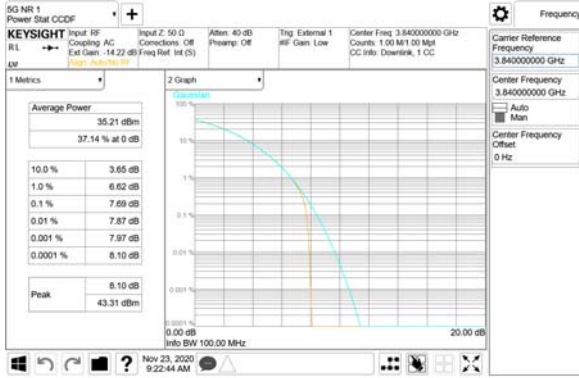

CTK Co., Ltd.
(Ho-dong), 113, Yejik-ro, Cheoin-gu,
Yongin-si, Gyeonggi-do, Korea
Tel: +82-31-339-9970
Fax: +82-31-624-9501

Report No.:
CTK-2020-04662
Page (648) / (2355)
Pages

ANT47

QPSK

16QAM