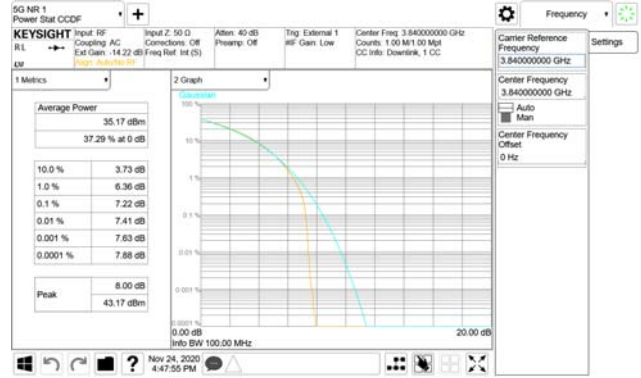

CTK Co., Ltd.
(Ho-dong), 113, Yejik-ro, Cheoin-gu,
Yongin-si, Gyeonggi-do, Korea
Tel: +82-31-339-9970
Fax: +82-31-624-9501

Report No.:
CTK-2020-04662
Page (649) / (2355)
Pages

ANT48

QPSK

16QAM