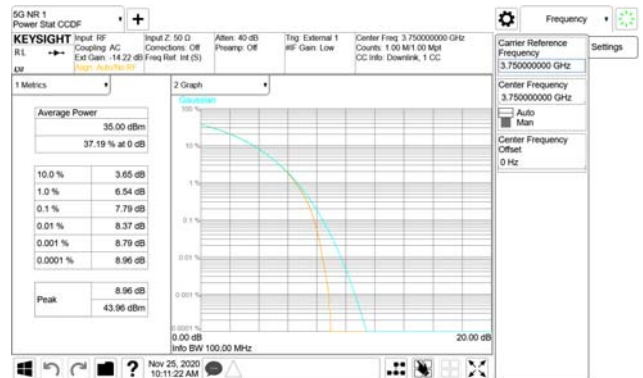

ANT58

QPSK

16QAM

64QAM

256QAM

CTK Co., Ltd.
 (Ho-dong), 113, Yejik-ro, Cheoin-gu,
 Yongin-si, Gyeonggi-do, Korea
 Tel: +82-31-339-9970
 Fax: +82-31-624-9501

Report No.:
 CTK-2020-04662
 Page (596) / (2355)
 Pages