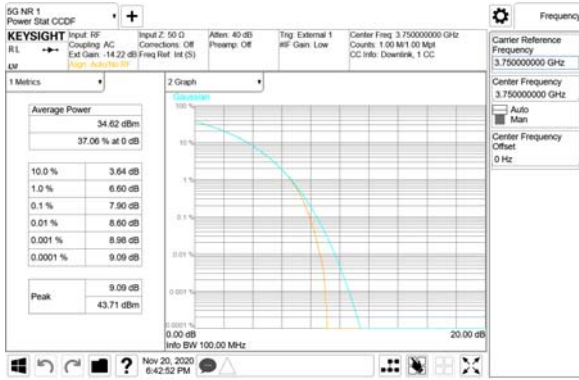

CTK Co., Ltd.
(Ho-dong), 113, Yejik-ro, Cheoin-gu,
Yongin-si, Gyeonggi-do, Korea
Tel: +82-31-339-9970
Fax: +82-31-624-9501

Report No.:
CTK-2020-04662
Page (580) / (2355)
Pages

ANT43

QPSK