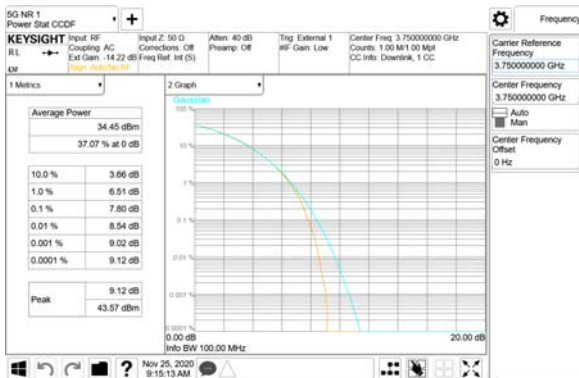

Report No.:
CTK-2020-04662
Page (569) / (2355)
Pages

ANT32

QPSK

16QAM

64QAM

256QAM

CTK Co., Ltd.
 (Ho-dong), 113, Yejik-ro, Cheoin-gu,
 Yongin-si, Gyeonggi-do, Korea
 Tel: +82-31-339-9970
 Fax: +82-31-624-9501