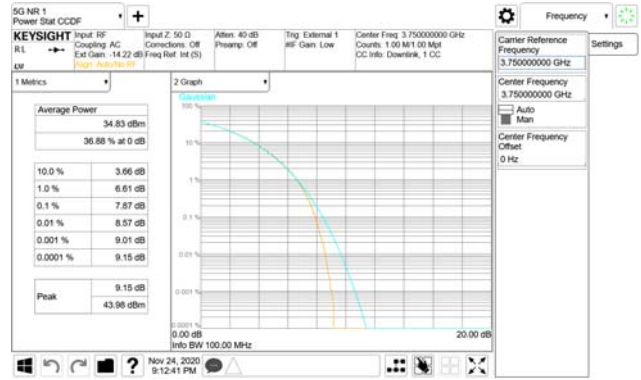

CTK Co., Ltd.
(Ho-dong), 113, Yejik-ro, Cheoin-gu,
Yongin-si, Gyeonggi-do, Korea
Tel: +82-31-339-9970
Fax: +82-31-624-9501

Report No.:
CTK-2020-04662
Page (573) / (2355)
Pages

ANT36

QPSK

16QAM