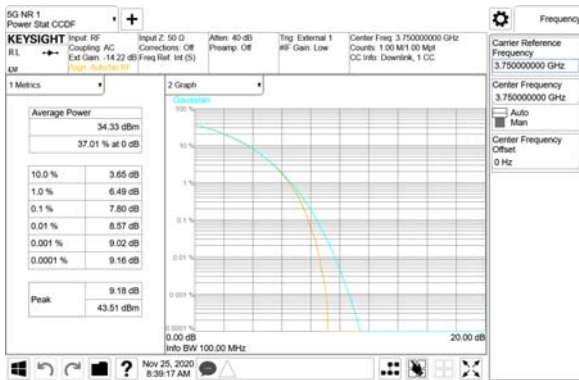

ANT49

QPSK

16QAM

64QAM

256QAM

CTK Co., Ltd.
(Ho-dong), 113, Yejik-ro, Cheoin-gu,
Yongin-si, Gyeonggi-do, Korea
Tel: +82-31-339-9970
Fax: +82-31-624-9501

Report No.:
CTK-2020-04662
Page (587) / (2355)
Pages

ANT50