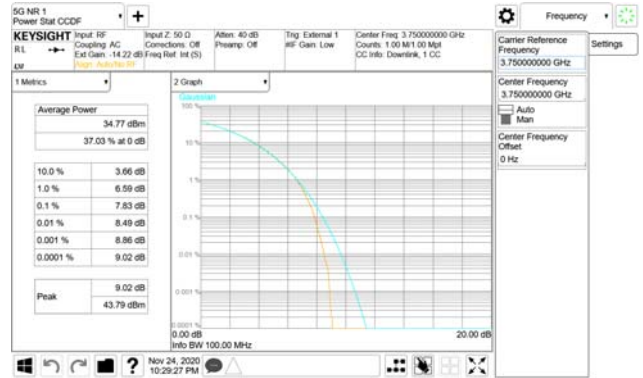

CTK Co., Ltd.
(Ho-dong), 113, Yejik-ro, Cheoin-gu,
Yongin-si, Gyeonggi-do, Korea
Tel: +82-31-339-9970
Fax: +82-31-624-9501

Report No.:
CTK-2020-04662
Page (566) / (2355)
Pages

ANT29

QPSK

16QAM

64QAM

256QAM