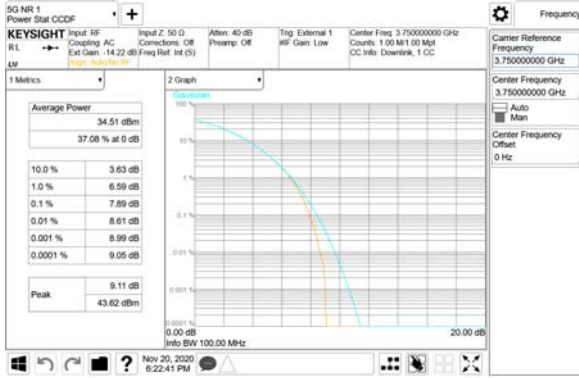

CTK Co., Ltd.
(Ho-dong), 113, Yejik-ro, Cheoin-gu,
Yongin-si, Gyeonggi-do, Korea
Tel: +82-31-339-9970
Fax: +82-31-624-9501

Report No.:
CTK-2020-04662
Page (575) / (2355)
Pages

ANT38

QPSK