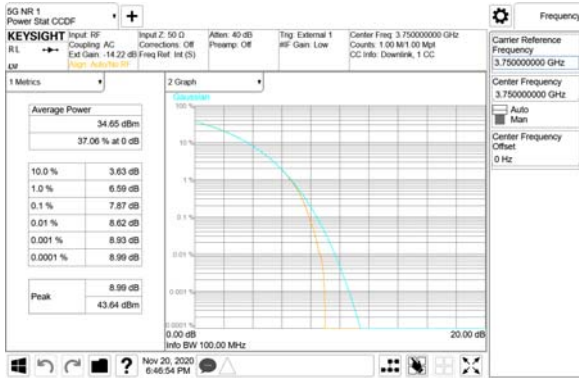

CTK Co., Ltd.
(Ho-dong), 113, Yejik-ro, Cheoin-gu,
Yongin-si, Gyeonggi-do, Korea
Tel: +82-31-339-9970
Fax: +82-31-624-9501

Report No.:
CTK-2020-04662
Page (581) / (2355)
Pages

ANT44

QPSK

16QAM