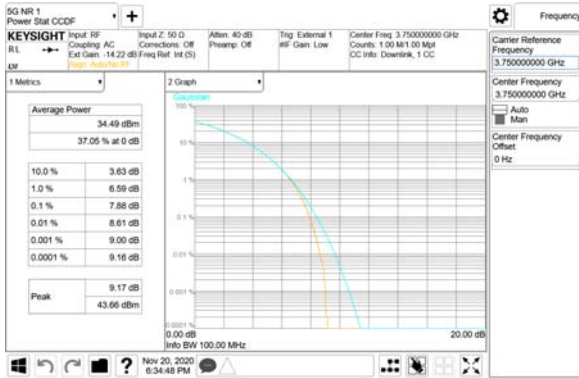

CTK Co., Ltd.
(Ho-dong), 113, Yejik-ro, Cheoin-gu,
Yongin-si, Gyeonggi-do, Korea
Tel: +82-31-339-9970
Fax: +82-31-624-9501

Report No.:
CTK-2020-04662
Page (578) / (2355)
Pages

ANT41

QPSK

16QAM