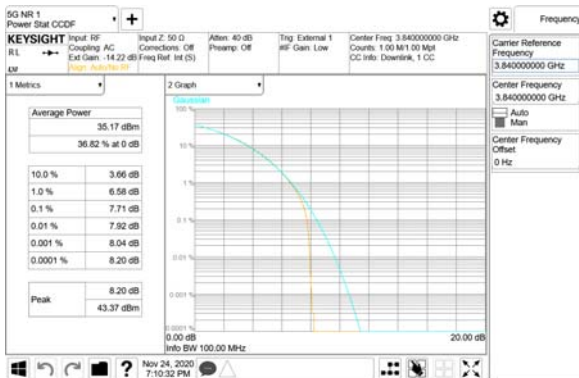

64QAM

256QAM