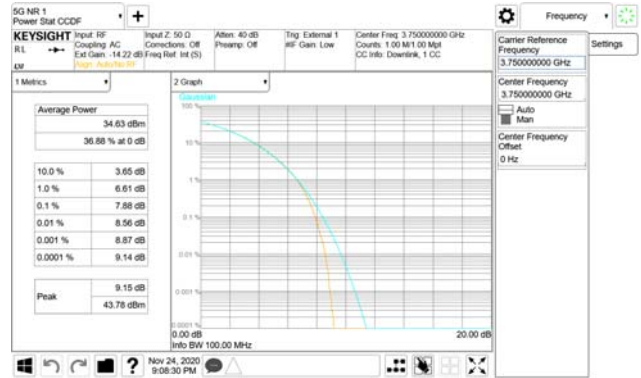

CTK Co., Ltd.
(Ho-dong), 113, Yejik-ro, Cheoin-gu,
Yongin-si, Gyeonggi-do, Korea
Tel: +82-31-339-9970
Fax: +82-31-624-9501

Report No.:
CTK-2020-04662
Page (571) / (2355)
Pages

ANT34

QPSK

16QAM

64QAM

256QAM