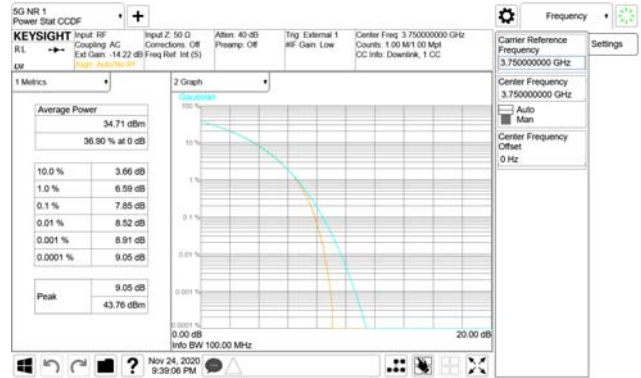

CTK Co., Ltd.
(Ho-dong), 113, Yejik-ro, Cheoin-gu,
Yongin-si, Gyeonggi-do, Korea
Tel: +82-31-339-9970
Fax: +82-31-624-9501

Report No.:
CTK-2020-04662
Page (583) / (2355)
Pages

ANT46

QPSK

16QAM

64QAM

256QAM