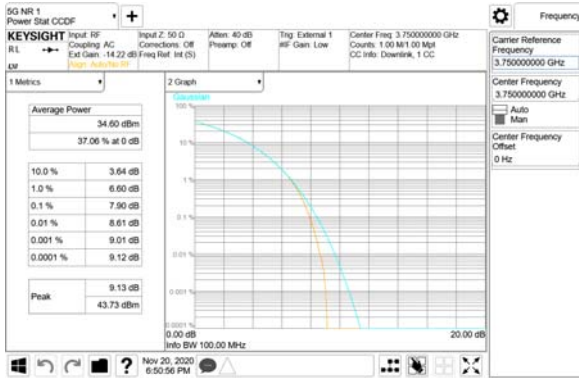

CTK Co., Ltd.
(Ho-dong), 113, Yejik-ro, Cheoin-gu,
Yongin-si, Gyeonggi-do, Korea
Tel: +82-31-339-9970
Fax: +82-31-624-9501

Report No.:
CTK-2020-04662
Page (582) / (2355)
Pages

ANT45

QPSK