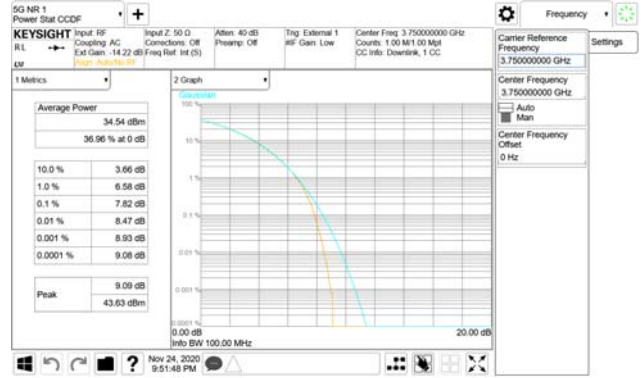

CTK Co., Ltd.
(Ho-dong), 113, Yejik-ro, Cheoin-gu,
Yongin-si, Gyeonggi-do, Korea
Tel: +82-31-339-9970
Fax: +82-31-624-9501

Report No.:
CTK-2020-04662
Page (589) / (2355)
Pages

ANT52

QPSK

16QAM

64QAM

256QAM