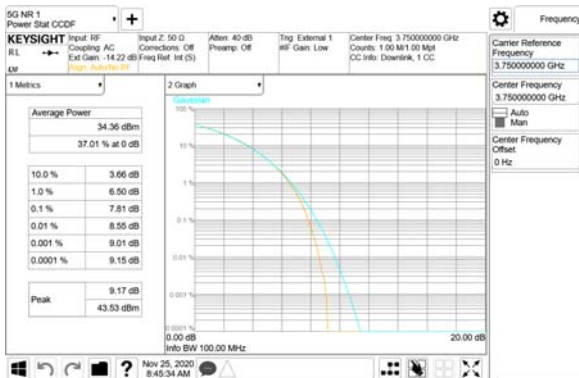

CTK Co., Ltd.
(Ho-dong), 113, Yejik-ro, Cheoin-gu,
Yongin-si, Gyeonggi-do, Korea
Tel: +82-31-339-9970
Fax: +82-31-624-9501

Report No.:
CTK-2020-04662
Page (589) / (2355)
Pages

ANT52

QPSK

16QAM

64QAM

256QAM