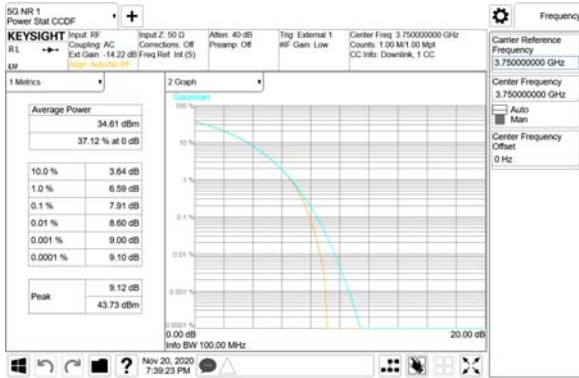

CTK Co., Ltd.
(Ho-dong), 113, Yejik-ro, Cheoin-gu,
Yongin-si, Gyeonggi-do, Korea
Tel: +82-31-339-9970
Fax: +82-31-624-9501

Report No.:
CTK-2020-04662
Page (594) / (2355)
Pages

ANT57

QPSK