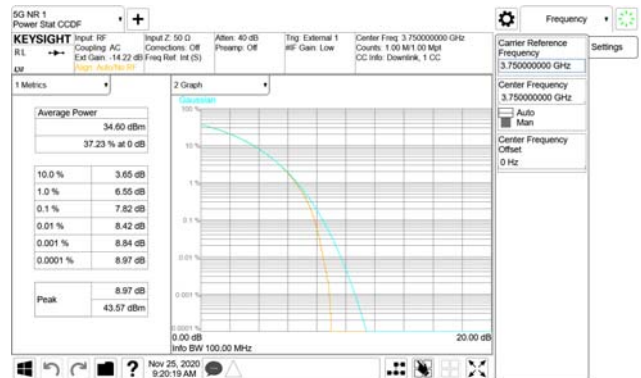

Report No.:
 CTK-2020-04662
 Page (571) / (2355)
 Pages

ANT34

QPSK

16QAM

64QAM

256QAM

CTK Co., Ltd.
(Ho-dong), 113, Yejik-ro, Cheoin-gu,
Yongin-si, Gyeonggi-do, Korea
Tel: +82-31-339-9970
Fax: +82-31-624-9501