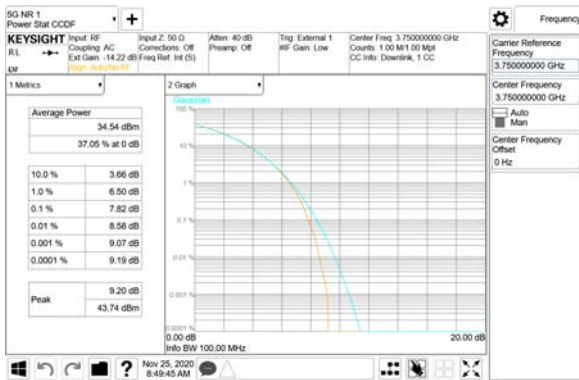

ANT54

QPSK

16QAM

64QAM

256QAM

CTK Co., Ltd.
 (Ho-dong), 113, Yejik-ro, Cheoin-gu,
 Yongin-si, Gyeonggi-do, Korea
 Tel: +82-31-339-9970
 Fax: +82-31-624-9501

Report No.:
 CTK-2020-04662
 Page (592) / (2355)
 Pages