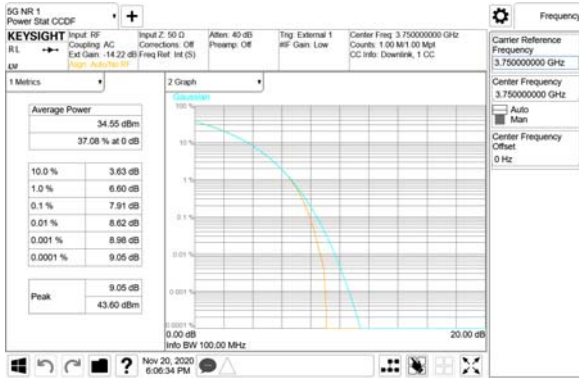

CTK Co., Ltd.
(Ho-dong), 113, Yejik-ro, Cheoin-gu,
Yongin-si, Gyeonggi-do, Korea
Tel: +82-31-339-9970
Fax: +82-31-624-9501

Report No.:
CTK-2020-04662
Page (571) / (2355)
Pages

ANT34

QPSK