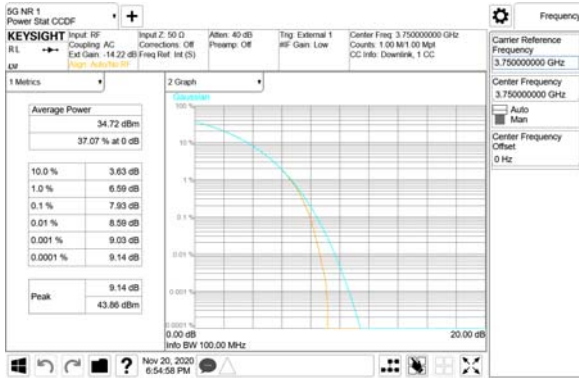

CTK Co., Ltd.
(Ho-dong), 113, Yejik-ro, Cheoin-gu,
Yongin-si, Gyeonggi-do, Korea
Tel: +82-31-339-9970
Fax: +82-31-624-9501

Report No.:
CTK-2020-04662
Page (583) / (2355)
Pages

ANT46

QPSK