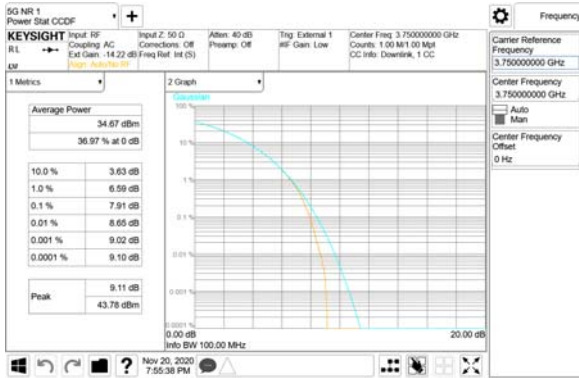

CTK Co., Ltd.
(Ho-dong), 113, Yejik-ro, Cheoin-gu,
Yongin-si, Gyeonggi-do, Korea
Tel: +82-31-339-9970
Fax: +82-31-624-9501

Report No.:
CTK-2020-04662
Page (598) / (2355)
Pages

ANT61

QPSK