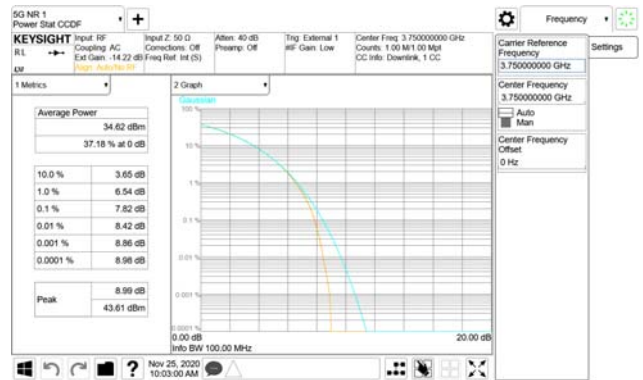

ANT54

QPSK

16QAM

64QAM

256QAM

CTK Co., Ltd.
 (Ho-dong), 113, Yejik-ro, Cheoin-gu,
 Yongin-si, Gyeonggi-do, Korea
 Tel: +82-31-339-9970
 Fax: +82-31-624-9501

Report No.:
 CTK-2020-04662
 Page (592) / (2355)
 Pages