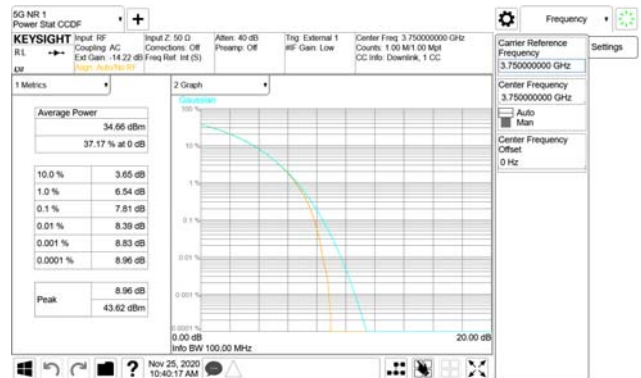

Report No.:
 CTK-2020-04662
 Page (564) / (2355)
 Pages

ANT27

QPSK

16QAM

64QAM

256QAM

CTK Co., Ltd.
 (Ho-dong), 113, Yejik-ro, Cheoin-gu,
 Yongin-si, Gyeonggi-do, Korea
 Tel: +82-31-339-9970
 Fax: +82-31-624-9501