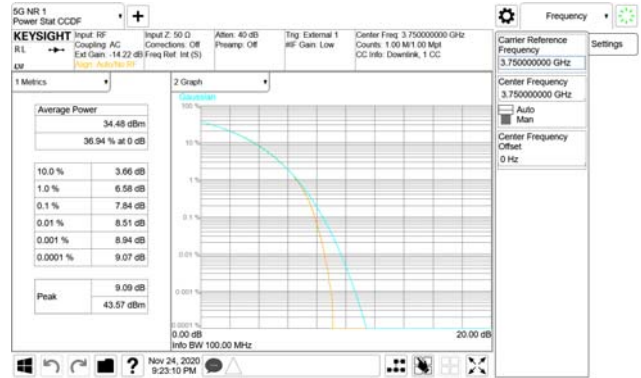

CTK Co., Ltd.
(Ho-dong), 113, Yejik-ro, Cheoin-gu,
Yongin-si, Gyeonggi-do, Korea
Tel: +82-31-339-9970
Fax: +82-31-624-9501

Report No.:
CTK-2020-04662
Page (578) / (2355)
Pages

ANT41

QPSK

16QAM