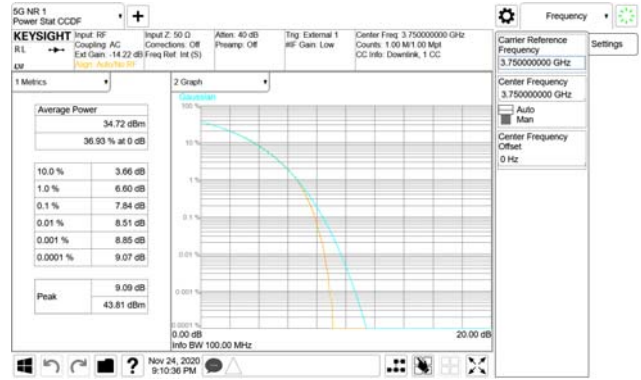

CTK Co., Ltd.
(Ho-dong), 113, Yejik-ro, Cheoin-gu,
Yongin-si, Gyeonggi-do, Korea
Tel: +82-31-339-9970
Fax: +82-31-624-9501

Report No.:
CTK-2020-04662
Page (572) / (2355)
Pages

ANT35

QPSK

16QAM

64QAM

256QAM