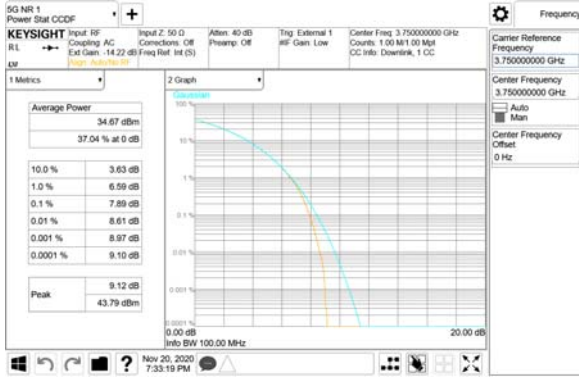

CTK Co., Ltd.
 (Ho-dong), 113, Yejik-ro, Cheoin-gu,
 Yongin-si, Gyeonggi-do, Korea
 Tel: +82-31-339-9970
 Fax: +82-31-624-9501

Report No.:
 CTK-2020-04662
 Page (560) / (2355)
 Pages

ANT23

QPSK

16QAM

64QAM