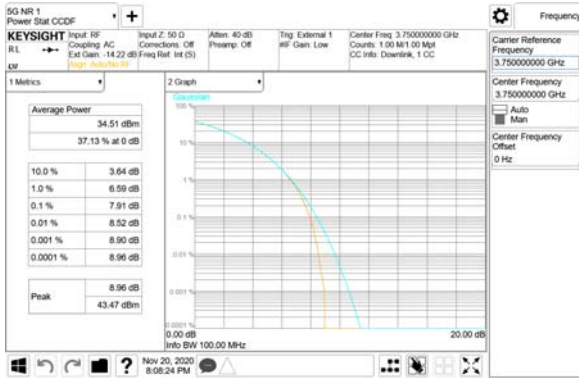

CTK Co., Ltd.
(Ho-dong), 113, Yejik-ro, Cheoin-gu,
Yongin-si, Gyeonggi-do, Korea
Tel: +82-31-339-9970
Fax: +82-31-624-9501

Report No.:
CTK-2020-04662
Page (569) / (2355)
Pages

ANT32

QPSK