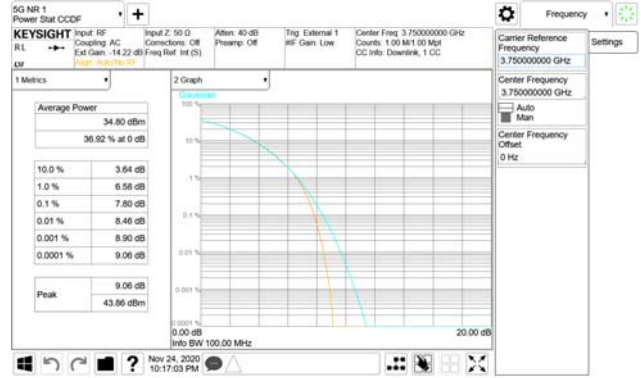

CTK Co., Ltd.
 (Ho-dong), 113, Yejik-ro, Cheoin-gu,
 Yongin-si, Gyeonggi-do, Korea
 Tel: +82-31-339-9970
 Fax: +82-31-624-9501

Report No.:
 CTK-2020-04662
 Page (560) / (2355)
 Pages

ANT23

QPSK

16QAM

64QAM