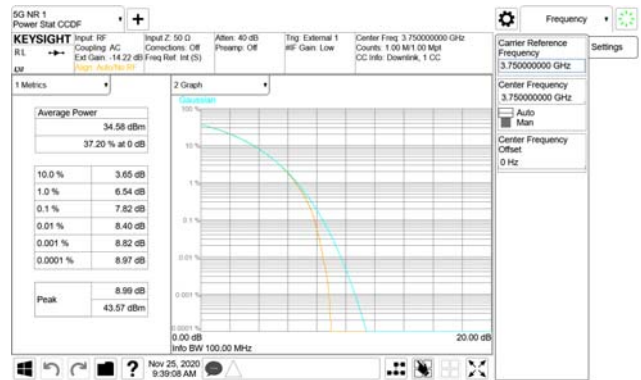

Report No.:
CTK-2020-04662
Page (580) / (2355)
Pages

ANT43

QPSK

16QAM

64QAM

256QAM

CTK Co., Ltd.
 (Ho-dong), 113, Yejik-ro, Cheoin-gu,
 Yongin-si, Gyeonggi-do, Korea
 Tel: +82-31-339-9970
 Fax: +82-31-624-9501