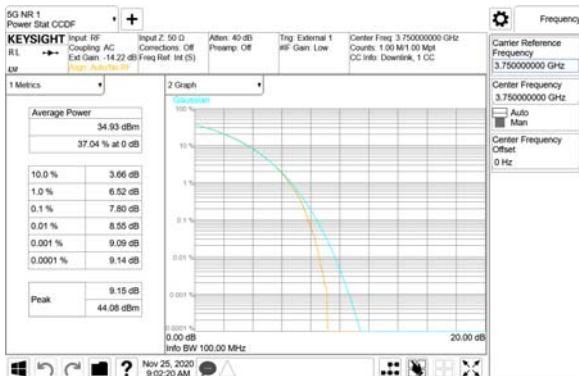

ANT60

QPSK

16QAM

64QAM

256QAM

CTK Co., Ltd.
 (Ho-dong), 113, Yejik-ro, Cheoin-gu,
 Yongin-si, Gyeonggi-do, Korea
 Tel: +82-31-339-9970
 Fax: +82-31-624-9501

Report No.:
 CTK-2020-04662
 Page (598) / (2355)
 Pages