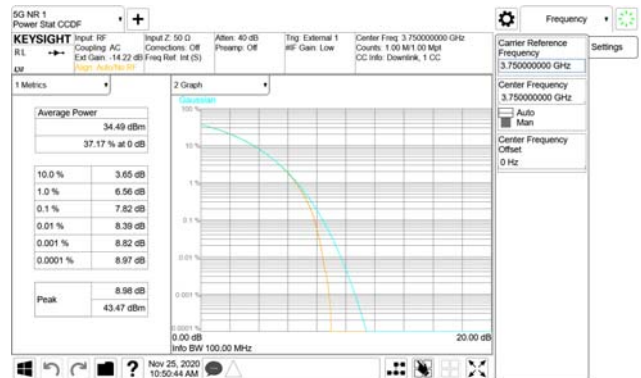

Report No.:
CTK-2020-04662
Page (569) / (2355)
Pages

ANT32

QPSK

16QAM

64QAM

256QAM

CTK Co., Ltd.
 (Ho-dong), 113, Yejik-ro, Cheoin-gu,
 Yongin-si, Gyeonggi-do, Korea
 Tel: +82-31-339-9970
 Fax: +82-31-624-9501