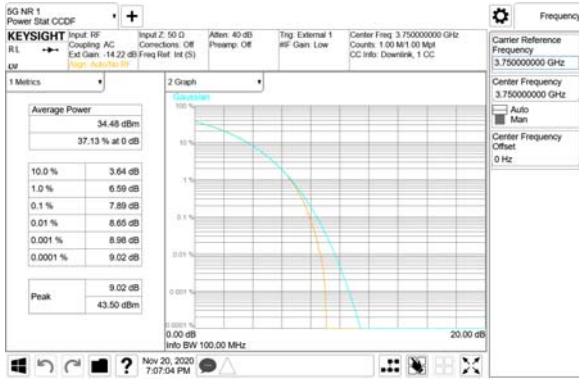

CTK Co., Ltd.
(Ho-dong), 113, Yejik-ro, Cheoin-gu,
Yongin-si, Gyeonggi-do, Korea
Tel: +82-31-339-9970
Fax: +82-31-624-9501

Report No.:
CTK-2020-04662
Page (586) / (2355)
Pages

ANT49

QPSK