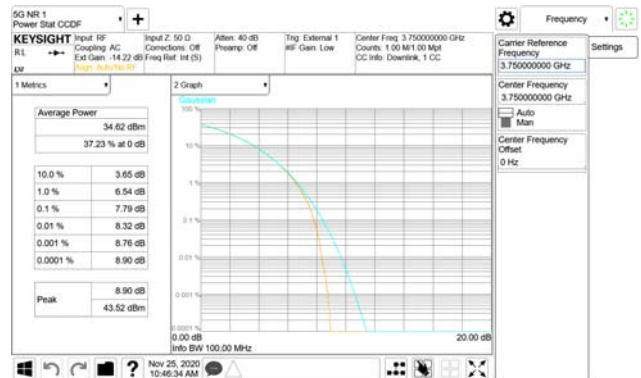

Report No.:
 CTK-2020-04662
 Page (567) / (2355)
 Pages

ANT30

QPSK

16QAM

64QAM

256QAM

CTK Co., Ltd.
 (Ho-dong), 113, Yejik-ro, Cheoin-gu,
 Yongin-si, Gyeonggi-do, Korea
 Tel: +82-31-339-9970
 Fax: +82-31-624-9501