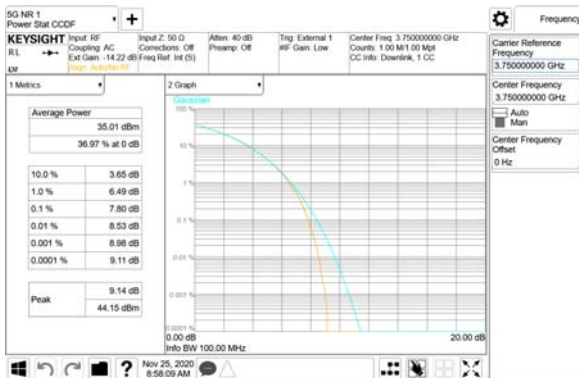

ANT58

QPSK

16QAM

64QAM

256QAM

CTK Co., Ltd.
 (Ho-dong), 113, Yejik-ro, Cheoin-gu,
 Yongin-si, Gyeonggi-do, Korea
 Tel: +82-31-339-9970
 Fax: +82-31-624-9501

Report No.:
 CTK-2020-04662
 Page (596) / (2355)
 Pages