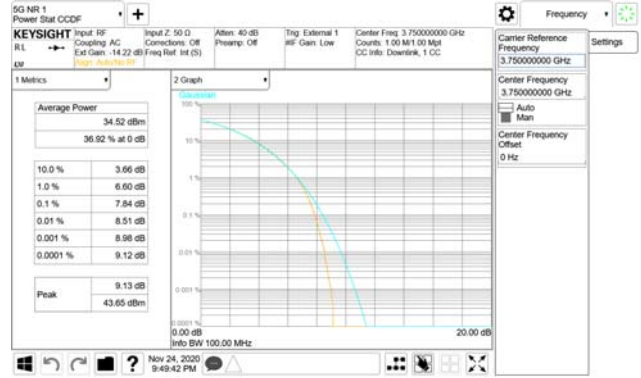

CTK Co., Ltd.
(Ho-dong), 113, Yejik-ro, Cheoin-gu,
Yongin-si, Gyeonggi-do, Korea
Tel: +82-31-339-9970
Fax: +82-31-624-9501

Report No.:
CTK-2020-04662
Page (588) / (2355)
Pages

ANT51

QPSK

16QAM