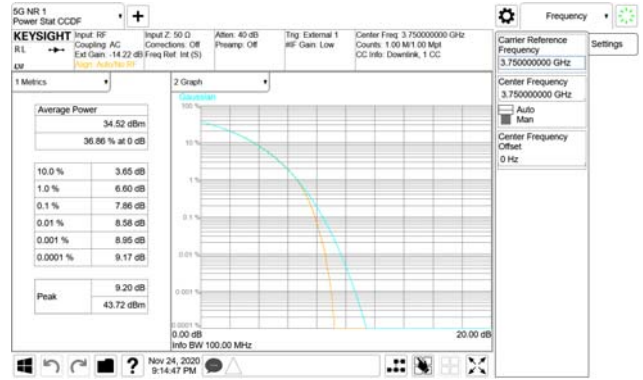

CTK Co., Ltd.
(Ho-dong), 113, Yejik-ro, Cheoin-gu,
Yongin-si, Gyeonggi-do, Korea
Tel: +82-31-339-9970
Fax: +82-31-624-9501

Report No.:
CTK-2020-04662
Page (574) / (2355)
Pages

ANT37

QPSK

16QAM