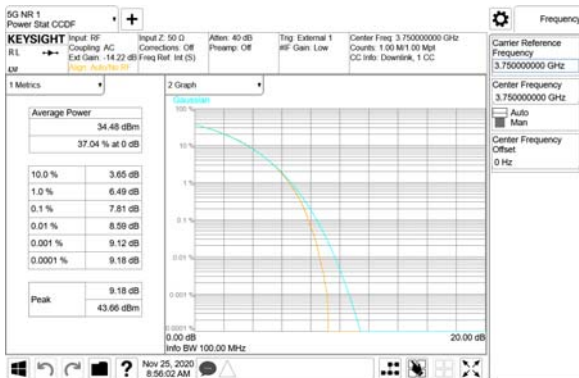

CTK Co., Ltd.
(Ho-dong), 113, Yejik-ro, Cheoin-gu,
Yongin-si, Gyeonggi-do, Korea
Tel: +82-31-339-9970
Fax: +82-31-624-9501

Report No.:
CTK-2020-04662
Page (594) / (2355)
Pages

ANT57

QPSK

16QAM

64QAM

256QAM