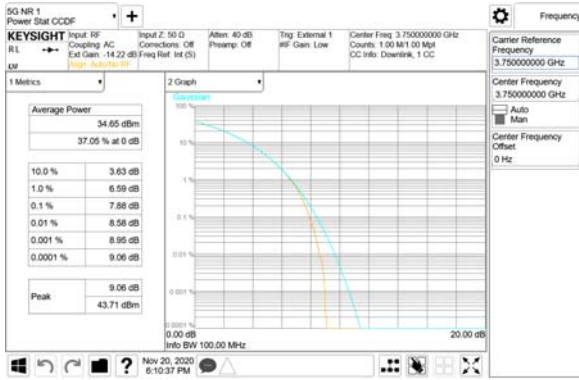

CTK Co., Ltd.
(Ho-dong), 113, Yejik-ro, Cheoin-gu,
Yongin-si, Gyeonggi-do, Korea
Tel: +82-31-339-9970
Fax: +82-31-624-9501

Report No.:
CTK-2020-04662
Page (572) / (2355)
Pages

ANT35

QPSK