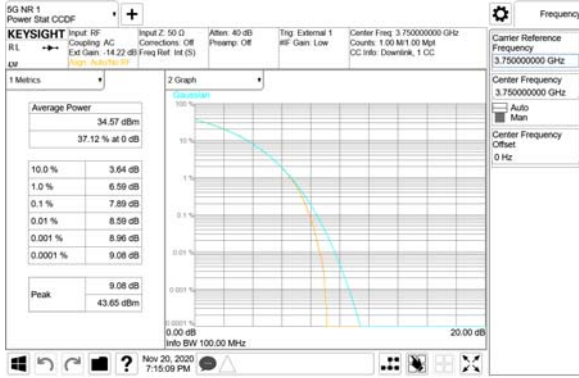

CTK Co., Ltd.
(Ho-dong), 113, Yejik-ro, Cheoin-gu,
Yongin-si, Gyeonggi-do, Korea
Tel: +82-31-339-9970
Fax: +82-31-624-9501

Report No.:
CTK-2020-04662
Page (588) / (2355)
Pages

ANT51

QPSK

16QAM