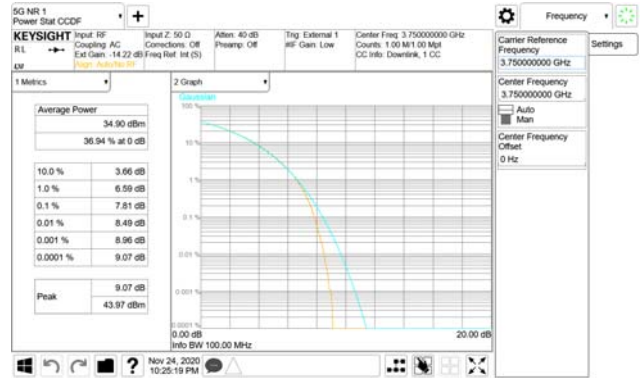

CTK Co., Ltd.
(Ho-dong), 113, Yejik-ro, Cheoin-gu,
Yongin-si, Gyeonggi-do, Korea
Tel: +82-31-339-9970
Fax: +82-31-624-9501

Report No.:
CTK-2020-04662
Page (564) / (2355)
Pages

ANT27

QPSK

16QAM