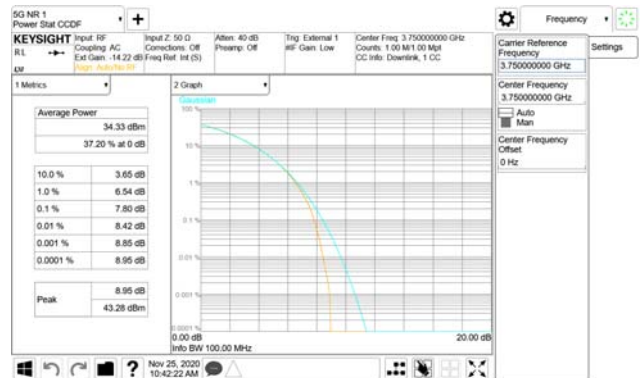

Report No.:
 CTK-2020-04662
 Page (565) / (2355)
 Pages

ANT28

QPSK

16QAM

64QAM

256QAM

CTK Co., Ltd.
 (Ho-dong), 113, Yejik-ro, Cheoin-gu,
 Yongin-si, Gyeonggi-do, Korea
 Tel: +82-31-339-9970
 Fax: +82-31-624-9501