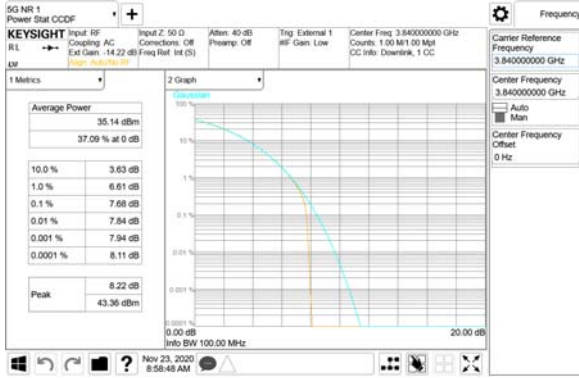

CTK Co., Ltd.
(Ho-dong), 113, Yejik-ro, Cheoin-gu,
Yongin-si, Gyeonggi-do, Korea
Tel: +82-31-339-9970
Fax: +82-31-624-9501

Report No.:
CTK-2020-04662
Page (608) / (2355)
Pages

ANT7

QPSK