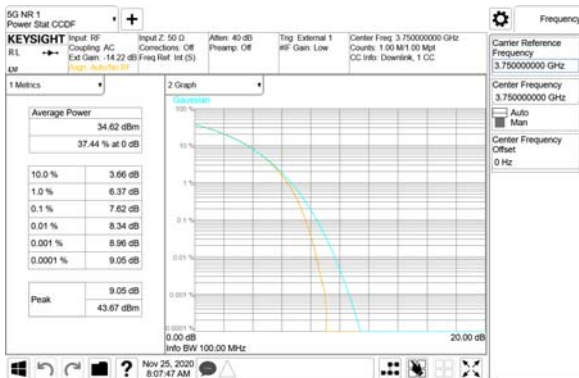

Report No.:
 CTK-2020-04662
 Page (571) / (2355)
 Pages

ANT34

QPSK

16QAM

64QAM

256QAM

CTK Co., Ltd.
(Ho-dong), 113, Yejik-ro, Cheoin-gu,
Yongin-si, Gyeonggi-do, Korea
Tel: +82-31-339-9970
Fax: +82-31-624-9501