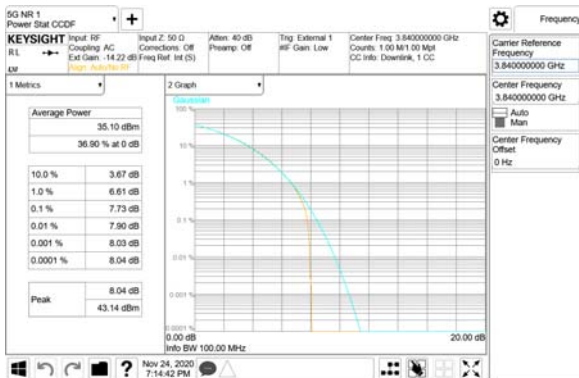

CTK Co., Ltd.
(Ho-dong), 113, Yejik-ro, Cheoin-gu,
Yongin-si, Gyeonggi-do, Korea
Tel: +82-31-339-9970
Fax: +82-31-624-9501

Report No.:
CTK-2020-04662
Page (608) / (2355)
Pages

ANT7

QPSK

16QAM

64QAM

256QAM