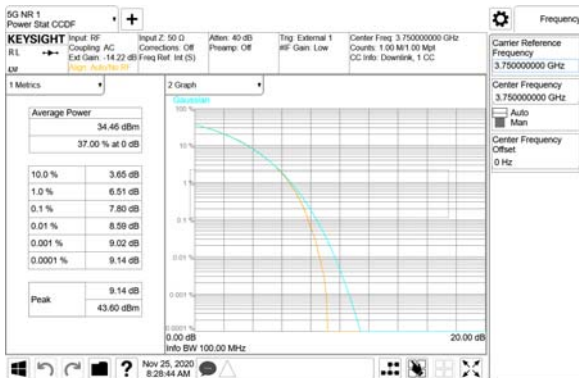

Report No.:
 CTK-2020-04662
 Page (581) / (2355)
 Pages

ANT44

QPSK

16QAM

64QAM

256QAM

CTK Co., Ltd.
 (Ho-dong), 113, Yejik-ro, Cheoin-gu,
 Yongin-si, Gyeonggi-do, Korea
 Tel: +82-31-339-9970
 Fax: +82-31-624-9501