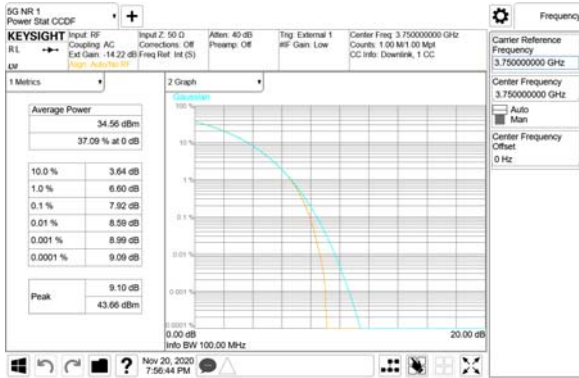

CTK Co., Ltd.
(Ho-dong), 113, Yejik-ro, Cheoin-gu,
Yongin-si, Gyeonggi-do, Korea
Tel: +82-31-339-9970
Fax: +82-31-624-9501

Report No.:
CTK-2020-04662
Page (566) / (2355)
Pages

ANT29

QPSK