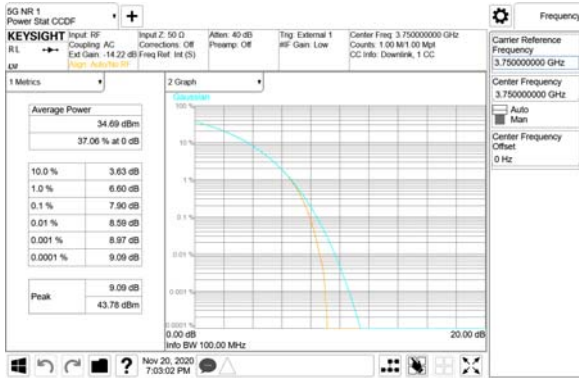

CTK Co., Ltd.
(Ho-dong), 113, Yejik-ro, Cheoin-gu,
Yongin-si, Gyeonggi-do, Korea
Tel: +82-31-339-9970
Fax: +82-31-624-9501

Report No.:
CTK-2020-04662
Page (585) / (2355)
Pages

ANT48

QPSK