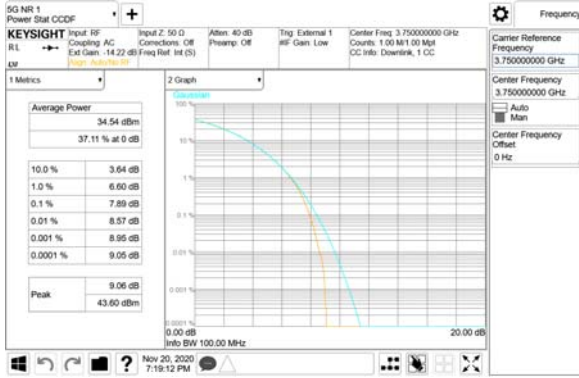

CTK Co., Ltd.
(Ho-dong), 113, Yejik-ro, Cheoin-gu,
Yongin-si, Gyeonggi-do, Korea
Tel: +82-31-339-9970
Fax: +82-31-624-9501

Report No.:
CTK-2020-04662
Page (589) / (2355)
Pages

ANT52

QPSK