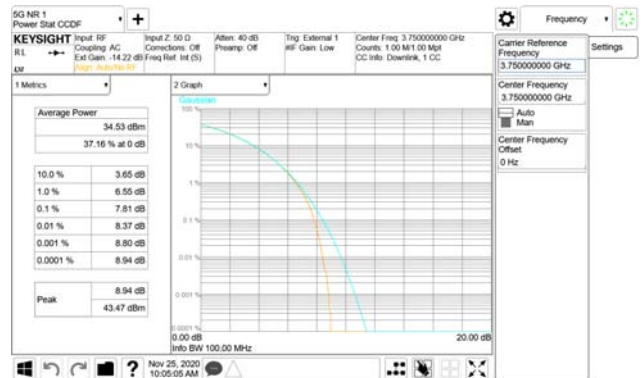

ANT55

QPSK

16QAM

64QAM

256QAM

CTK Co., Ltd.
 (Ho-dong), 113, Yejik-ro, Cheoin-gu,
 Yongin-si, Gyeonggi-do, Korea
 Tel: +82-31-339-9970
 Fax: +82-31-624-9501

Report No.:
 CTK-2020-04662
 Page (593) / (2355)
 Pages