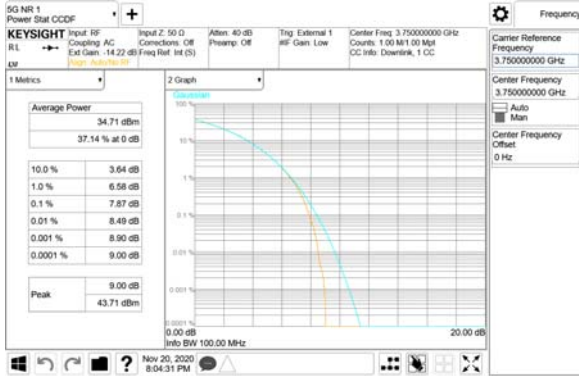

CTK Co., Ltd.
(Ho-dong), 113, Yejik-ro, Cheoin-gu,
Yongin-si, Gyeonggi-do, Korea
Tel: +82-31-339-9970
Fax: +82-31-624-9501

Report No.:
CTK-2020-04662
Page (568) / (2355)
Pages

ANT31

QPSK

16QAM