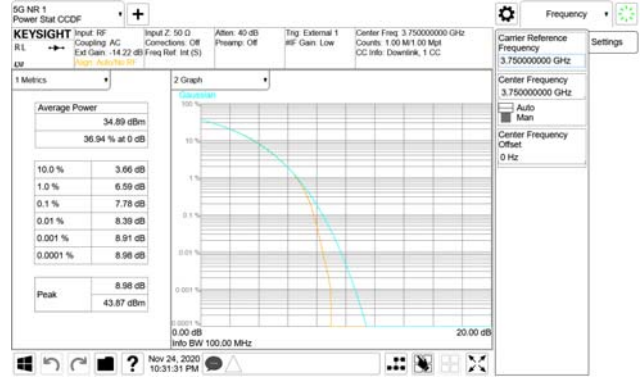

CTK Co., Ltd.
(Ho-dong), 113, Yejik-ro, Cheoin-gu,
Yongin-si, Gyeonggi-do, Korea
Tel: +82-31-339-9970
Fax: +82-31-624-9501

Report No.:
CTK-2020-04662
Page (567) / (2355)
Pages

ANT30

QPSK

16QAM