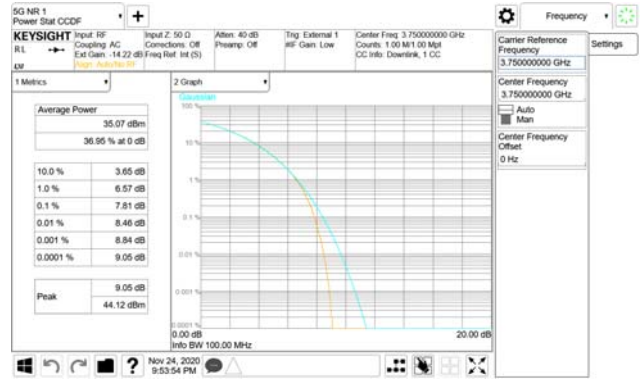

CTK Co., Ltd.
(Ho-dong), 113, Yejik-ro, Cheoin-gu,
Yongin-si, Gyeonggi-do, Korea
Tel: +82-31-339-9970
Fax: +82-31-624-9501

Report No.:
CTK-2020-04662
Page (590) / (2355)
Pages

ANT53

QPSK

16QAM