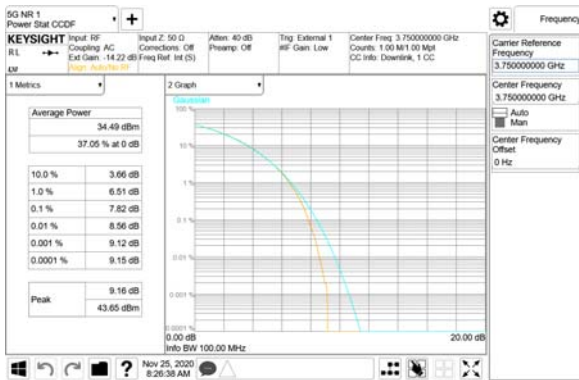

Report No.:
CTK-2020-04662
Page (580) / (2355)
Pages

ANT43

QPSK

16QAM

64QAM

256QAM

CTK Co., Ltd.
 (Ho-dong), 113, Yejik-ro, Cheoin-gu,
 Yongin-si, Gyeonggi-do, Korea
 Tel: +82-31-339-9970
 Fax: +82-31-624-9501