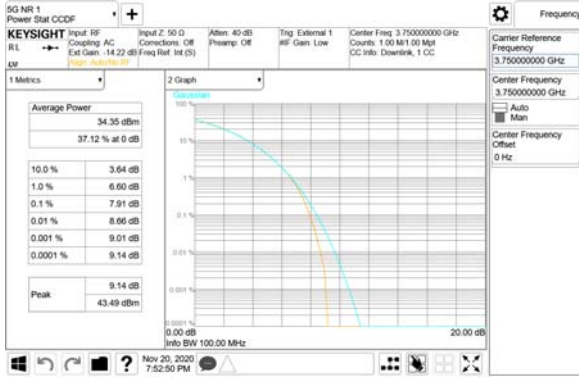

CTK Co., Ltd.
(Ho-dong), 113, Yejik-ro, Cheoin-gu,
Yongin-si, Gyeonggi-do, Korea
Tel: +82-31-339-9970
Fax: +82-31-624-9501

Report No.:
CTK-2020-04662
Page (565) / (2355)
Pages

ANT28

QPSK

16QAM