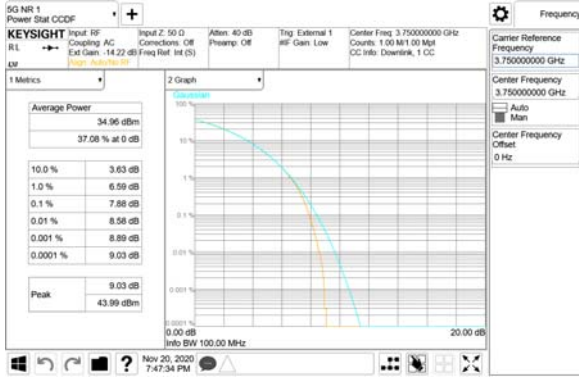

CTK Co., Ltd.
(Ho-dong), 113, Yejik-ro, Cheoin-gu,
Yongin-si, Gyeonggi-do, Korea
Tel: +82-31-339-9970
Fax: +82-31-624-9501

Report No.:
CTK-2020-04662
Page (596) / (2355)
Pages

ANT59

QPSK