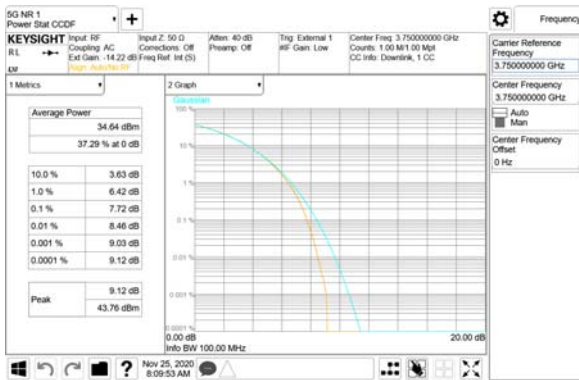

Report No.:
CTK-2020-04662
Page (572) / (2355)
Pages

ANT35

QPSK

16QAM

64QAM

256QAM

CTK Co., Ltd.
 (Ho-dong), 113, Yejik-ro, Cheoin-gu,
 Yongin-si, Gyeonggi-do, Korea
 Tel: +82-31-339-9970
 Fax: +82-31-624-9501