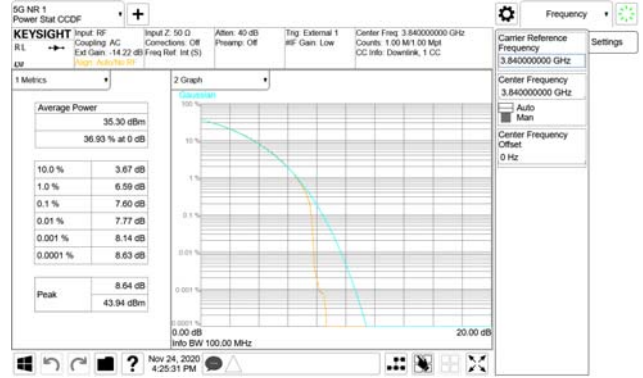

CTK Co., Ltd.
(Ho-dong), 113, Yejik-ro, Cheoin-gu,
Yongin-si, Gyeonggi-do, Korea
Tel: +82-31-339-9970
Fax: +82-31-624-9501

Report No.:
CTK-2020-04662
Page (608) / (2355)
Pages

ANT7

QPSK

16QAM

64QAM

256QAM