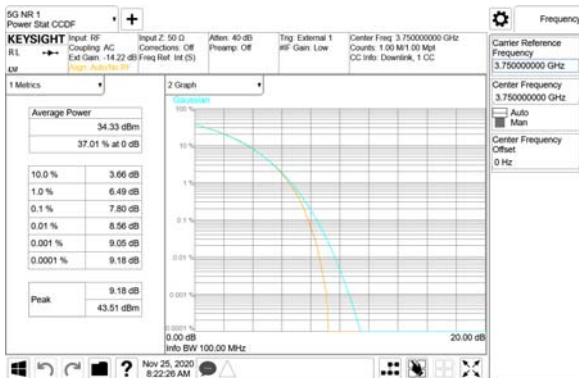

Report No.:
 CTK-2020-04662
 Page (578) / (2355)
 Pages

ANT41

QPSK

16QAM

64QAM

256QAM

CTK Co., Ltd.
 (Ho-dong), 113, Yejik-ro, Cheoin-gu,
 Yongin-si, Gyeonggi-do, Korea
 Tel: +82-31-339-9970
 Fax: +82-31-624-9501