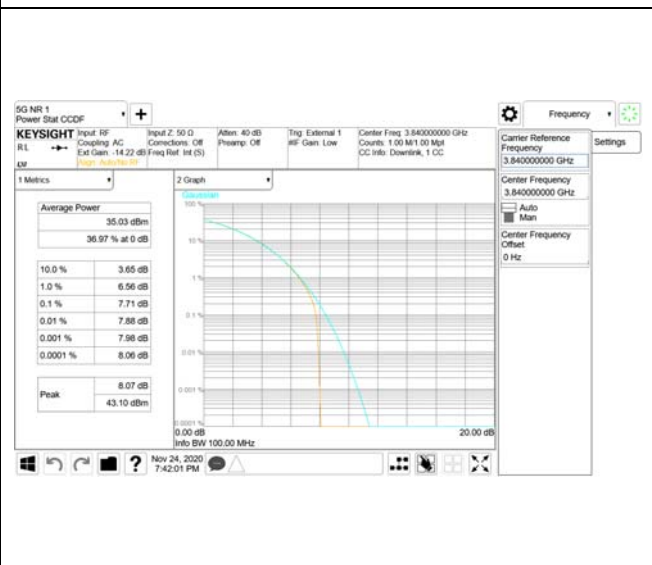

**BW 100MHz, Single carrier, Middle
ANT1**

QPSK

16QAM

64QAM

256QAM