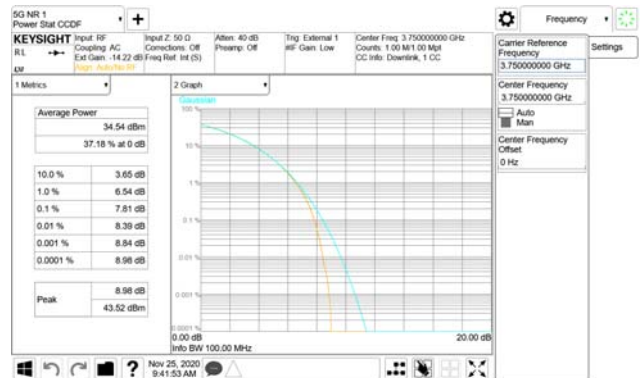

Report No.:
 CTK-2020-04662
 Page (581) / (2355)
 Pages

ANT44

QPSK

16QAM

64QAM

256QAM

CTK Co., Ltd.
 (Ho-dong), 113, Yejik-ro, Cheoin-gu,
 Yongin-si, Gyeonggi-do, Korea
 Tel: +82-31-339-9970
 Fax: +82-31-624-9501