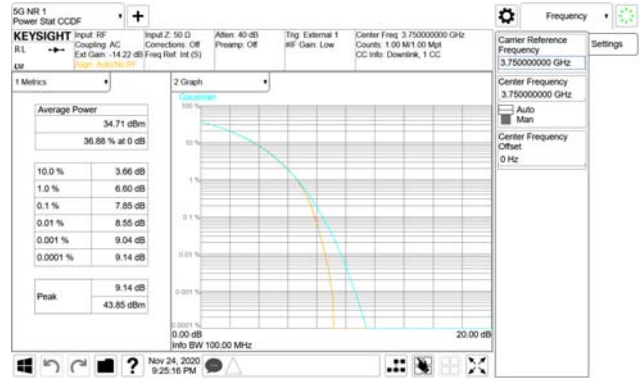

CTK Co., Ltd.
(Ho-dong), 113, Yejik-ro, Cheoin-gu,
Yongin-si, Gyeonggi-do, Korea
Tel: +82-31-339-9970
Fax: +82-31-624-9501

Report No.:
CTK-2020-04662
Page (579) / (2355)
Pages

ANT42

QPSK

16QAM