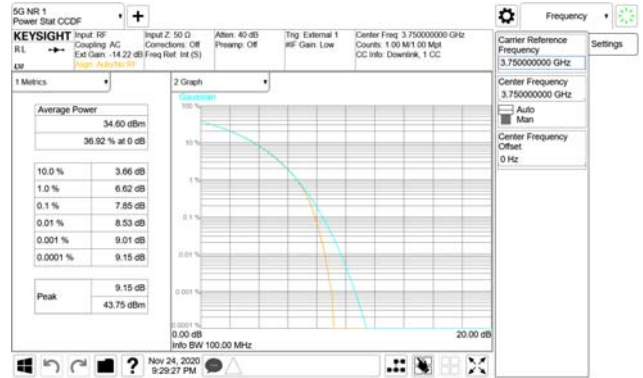

CTK Co., Ltd.
(Ho-dong), 113, Yejik-ro, Cheoin-gu,
Yongin-si, Gyeonggi-do, Korea
Tel: +82-31-339-9970
Fax: +82-31-624-9501

Report No.:
CTK-2020-04662
Page (581) / (2355)
Pages

ANT44

QPSK

16QAM