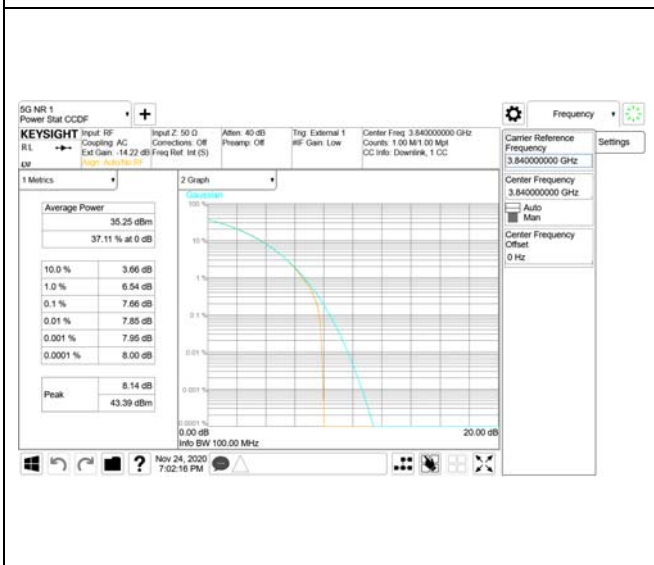

**BW 100MHz, Single carrier, Middle
ANT1**

QPSK

16QAM

64QAM

256QAM