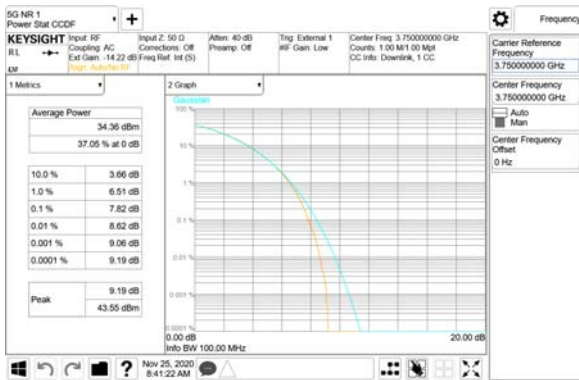

CTK Co., Ltd.
(Ho-dong), 113, Yejik-ro, Cheoin-gu,
Yongin-si, Gyeonggi-do, Korea
Tel: +82-31-339-9970
Fax: +82-31-624-9501

Report No.:
CTK-2020-04662
Page (587) / (2355)
Pages

ANT50

QPSK

16QAM

64QAM

256QAM