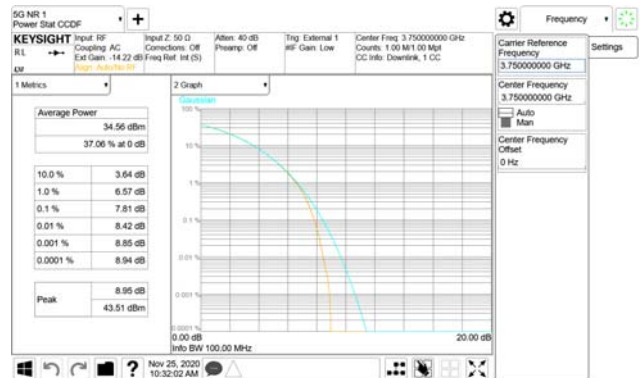

CTK Co., Ltd.
(Ho-dong), 113, Yejik-ro, Cheoin-gu,
Yongin-si, Gyeonggi-do, Korea
Tel: +82-31-339-9970
Fax: +82-31-624-9501

Report No.:
CTK-2020-04662
Page (560) / (2355)
Pages

ANT23

QPSK

16QAM

64QAM

256QAM