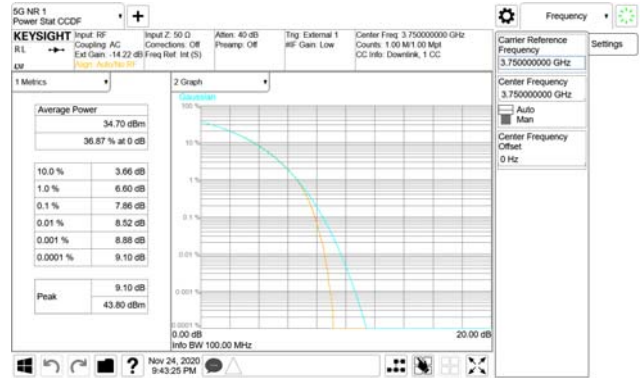

CTK Co., Ltd.
(Ho-dong), 113, Yejik-ro, Cheoin-gu,
Yongin-si, Gyeonggi-do, Korea
Tel: +82-31-339-9970
Fax: +82-31-624-9501

Report No.:
CTK-2020-04662
Page (585) / (2355)
Pages

ANT48

QPSK

16QAM

64QAM

256QAM