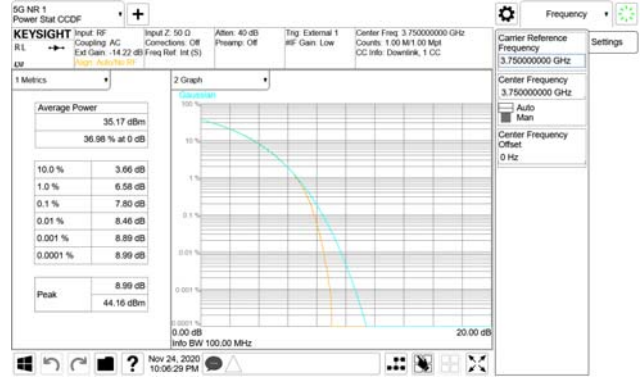

CTK Co., Ltd.
(Ho-dong), 113, Yejik-ro, Cheoin-gu,
Yongin-si, Gyeonggi-do, Korea
Tel: +82-31-339-9970
Fax: +82-31-624-9501

Report No.:
CTK-2020-04662
Page (596) / (2355)
Pages

ANT59

QPSK

16QAM

64QAM

256QAM