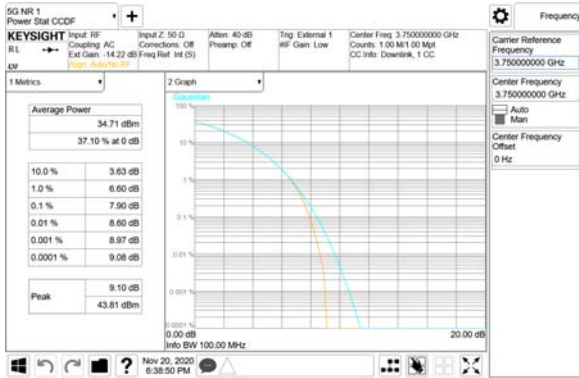

CTK Co., Ltd.
(Ho-dong), 113, Yejik-ro, Cheoin-gu,
Yongin-si, Gyeonggi-do, Korea
Tel: +82-31-339-9970
Fax: +82-31-624-9501

Report No.:
CTK-2020-04662
Page (579) / (2355)
Pages

ANT42

QPSK

16QAM