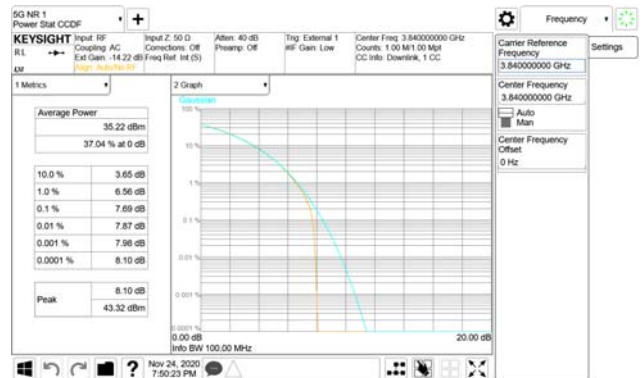

64QAM

256QAM