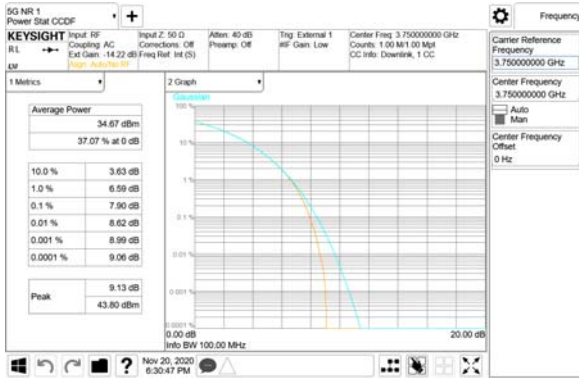

CTK Co., Ltd.
(Ho-dong), 113, Yejik-ro, Cheoin-gu,
Yongin-si, Gyeonggi-do, Korea
Tel: +82-31-339-9970
Fax: +82-31-624-9501

Report No.:
CTK-2020-04662
Page (577) / (2355)
Pages

ANT40

QPSK