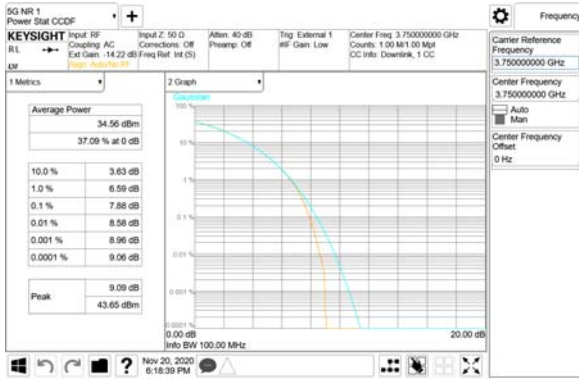

CTK Co., Ltd.
(Ho-dong), 113, Yejik-ro, Cheoin-gu,
Yongin-si, Gyeonggi-do, Korea
Tel: +82-31-339-9970
Fax: +82-31-624-9501

Report No.:
CTK-2020-04662
Page (574) / (2355)
Pages

ANT37

QPSK

16QAM