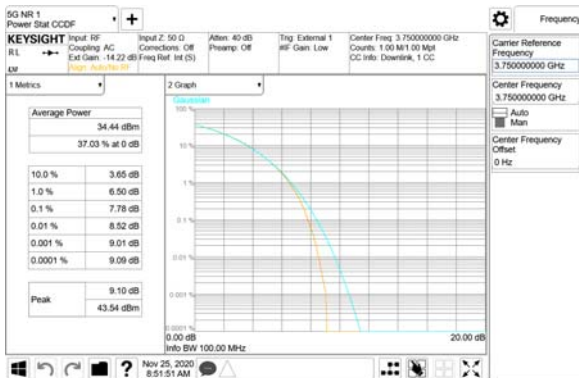

ANT55

QPSK

16QAM

64QAM

256QAM

CTK Co., Ltd.
 (Ho-dong), 113, Yejik-ro, Cheoin-gu,
 Yongin-si, Gyeonggi-do, Korea
 Tel: +82-31-339-9970
 Fax: +82-31-624-9501

Report No.:
 CTK-2020-04662
 Page (593) / (2355)
 Pages