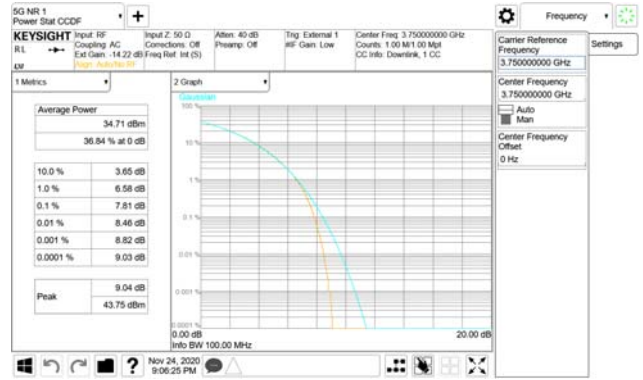

CTK Co., Ltd.
(Ho-dong), 113, Yejik-ro, Cheoin-gu,
Yongin-si, Gyeonggi-do, Korea
Tel: +82-31-339-9970
Fax: +82-31-624-9501

Report No.:
CTK-2020-04662
Page (570) / (2355)
Pages

ANT33

QPSK

16QAM

64QAM

256QAM