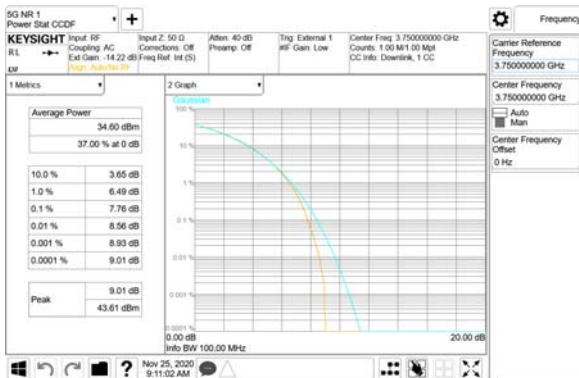

Report No.:
 CTK-2020-04662
 Page (567) / (2355)
 Pages

ANT30

QPSK

16QAM

64QAM

256QAM

CTK Co., Ltd.
 (Ho-dong), 113, Yejik-ro, Cheoin-gu,
 Yongin-si, Gyeonggi-do, Korea
 Tel: +82-31-339-9970
 Fax: +82-31-624-9501