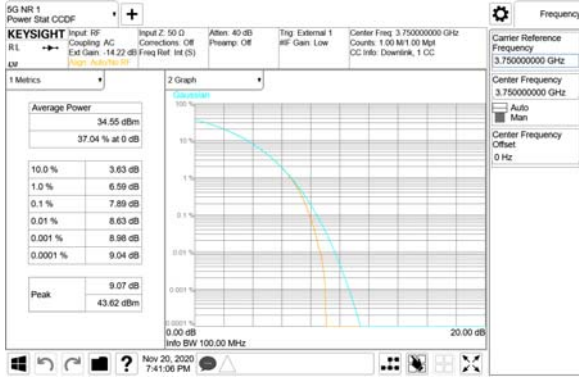

CTK Co., Ltd.
(Ho-dong), 113, Yejik-ro, Cheoin-gu,
Yongin-si, Gyeonggi-do, Korea
Tel: +82-31-339-9970
Fax: +82-31-624-9501

Report No.:
CTK-2020-04662
Page (562) / (2355)
Pages

ANT25

QPSK