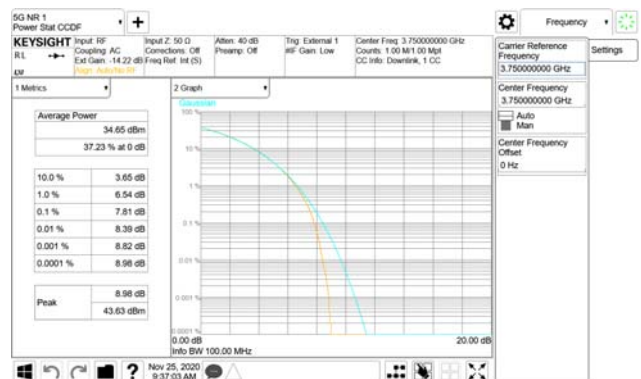

Report No.:
 CTK-2020-04662
 Page (579) / (2355)
 Pages

ANT42

QPSK

16QAM

64QAM

256QAM

CTK Co., Ltd.
(Ho-dong), 113, Yejik-ro, Cheoin-gu,
Yongin-si, Gyeonggi-do, Korea
Tel: +82-31-339-9970
Fax: +82-31-624-9501