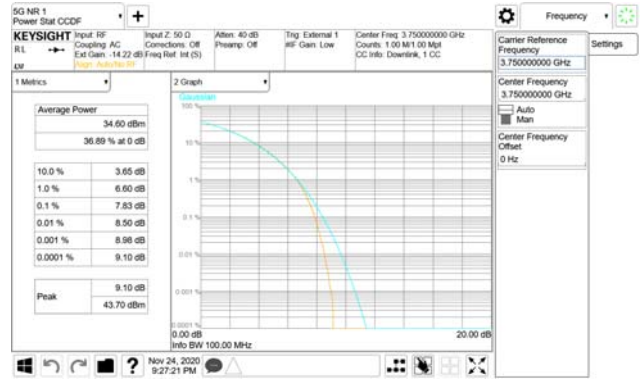

CTK Co., Ltd.
(Ho-dong), 113, Yejik-ro, Cheoin-gu,
Yongin-si, Gyeonggi-do, Korea
Tel: +82-31-339-9970
Fax: +82-31-624-9501

Report No.:
CTK-2020-04662
Page (580) / (2355)
Pages

ANT43

QPSK

16QAM

64QAM

256QAM