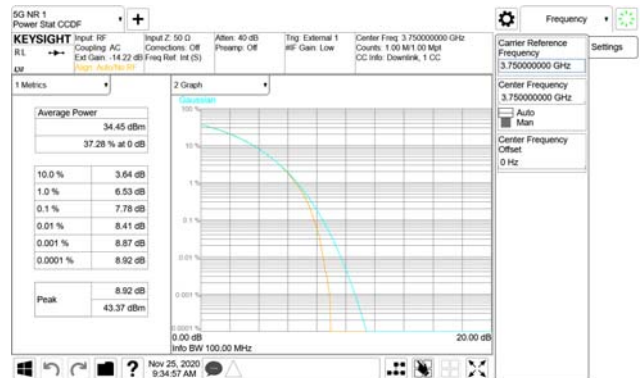

Report No.:
 CTK-2020-04662
 Page (578) / (2355)
 Pages

ANT41

QPSK

16QAM

64QAM

256QAM

CTK Co., Ltd.
 (Ho-dong), 113, Yejik-ro, Cheoin-gu,
 Yongin-si, Gyeonggi-do, Korea
 Tel: +82-31-339-9970
 Fax: +82-31-624-9501