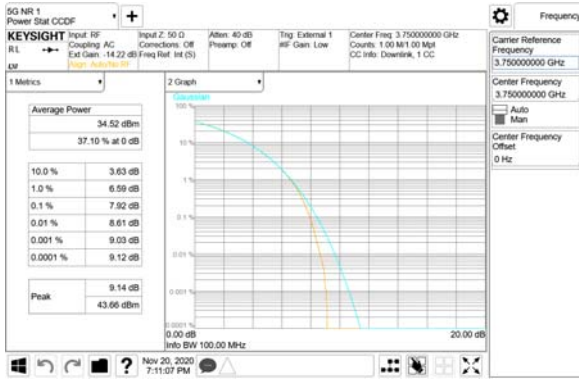

CTK Co., Ltd.
(Ho-dong), 113, Yejik-ro, Cheoin-gu,
Yongin-si, Gyeonggi-do, Korea
Tel: +82-31-339-9970
Fax: +82-31-624-9501

Report No.:
CTK-2020-04662
Page (587) / (2355)
Pages

ANT50

QPSK