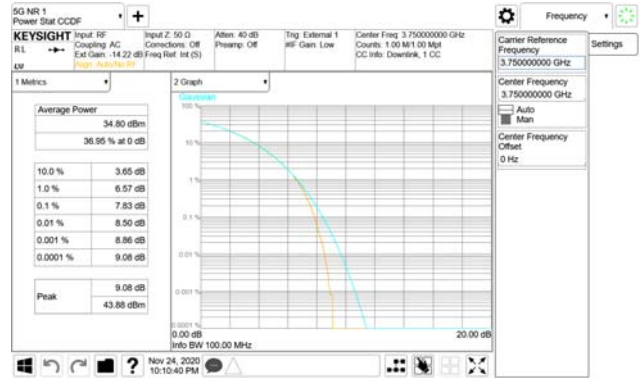

CTK Co., Ltd.
(Ho-dong), 113, Yejik-ro, Cheoin-gu,
Yongin-si, Gyeonggi-do, Korea
Tel: +82-31-339-9970
Fax: +82-31-624-9501

Report No.:
CTK-2020-04662
Page (598) / (2355)
Pages

ANT61

QPSK

16QAM

64QAM

256QAM