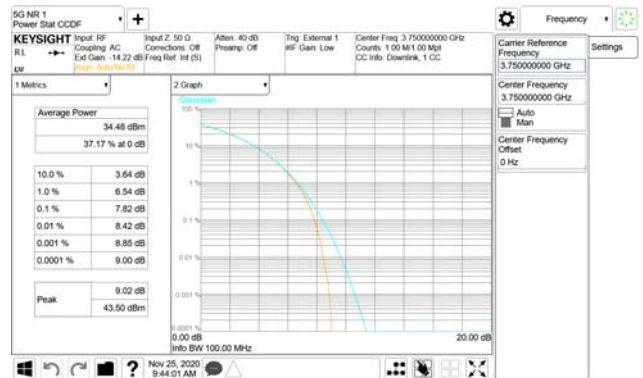

Report No.:
 CTK-2020-04662
 Page (582) / (2355)
 Pages

ANT45

QPSK

16QAM

64QAM

256QAM

CTK Co., Ltd.
(Ho-dong), 113, Yejik-ro, Cheoin-gu,
Yongin-si, Gyeonggi-do, Korea
Tel: +82-31-339-9970
Fax: +82-31-624-9501