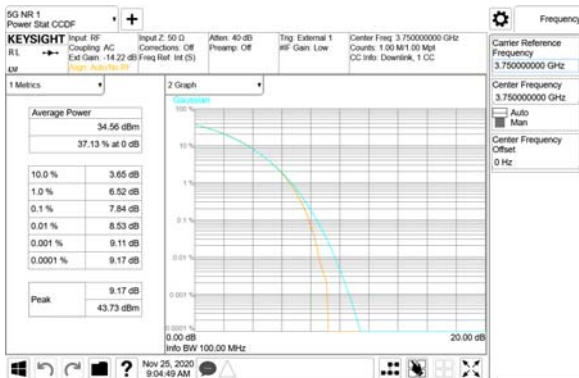

Report No.:
 CTK-2020-04662
 Page (564) / (2355)
 Pages

ANT27

QPSK

16QAM

64QAM

256QAM

CTK Co., Ltd.
 (Ho-dong), 113, Yejik-ro, Cheoin-gu,
 Yongin-si, Gyeonggi-do, Korea
 Tel: +82-31-339-9970
 Fax: +82-31-624-9501