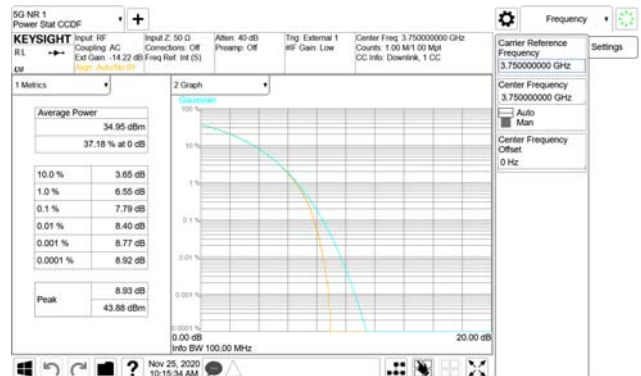

ANT60

QPSK

16QAM

64QAM

256QAM

CTK Co., Ltd.
 (Ho-dong), 113, Yejik-ro, Cheoin-gu,
 Yongin-si, Gyeonggi-do, Korea
 Tel: +82-31-339-9970
 Fax: +82-31-624-9501

Report No.:
 CTK-2020-04662
 Page (598) / (2355)
 Pages