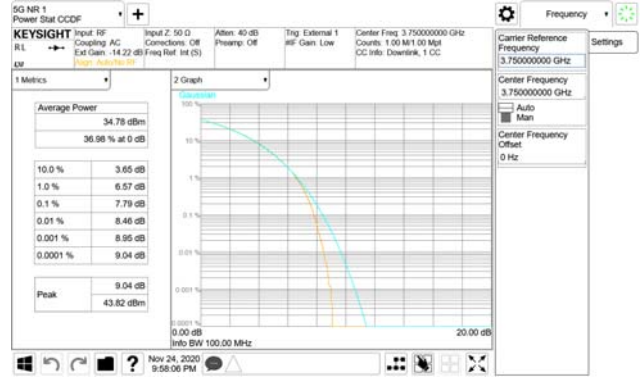

CTK Co., Ltd.
(Ho-dong), 113, Yejik-ro, Cheoin-gu,
Yongin-si, Gyeonggi-do, Korea
Tel: +82-31-339-9970
Fax: +82-31-624-9501

Report No.:
CTK-2020-04662
Page (592) / (2355)
Pages

ANT55

QPSK

16QAM

64QAM

256QAM