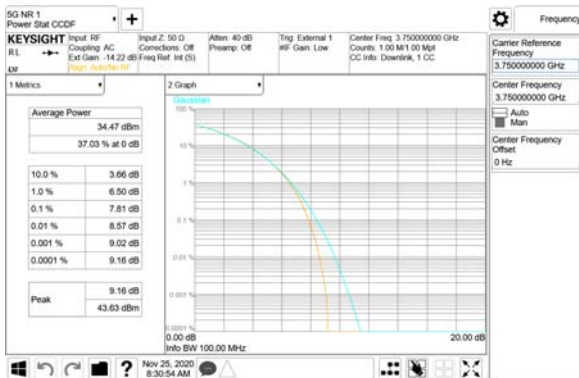

Report No.:
 CTK-2020-04662
 Page (582) / (2355)
 Pages

ANT45

QPSK

16QAM

64QAM

256QAM

CTK Co., Ltd.
(Ho-dong), 113, Yejik-ro, Cheoin-gu,
Yongin-si, Gyeonggi-do, Korea
Tel: +82-31-339-9970
Fax: +82-31-624-9501