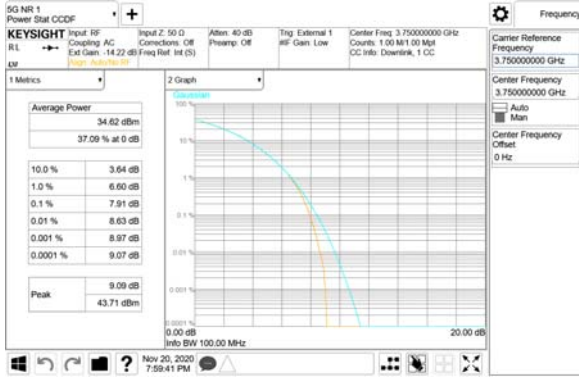

CTK Co., Ltd.
(Ho-dong), 113, Yejik-ro, Cheoin-gu,
Yongin-si, Gyeonggi-do, Korea
Tel: +82-31-339-9970
Fax: +82-31-624-9501

Report No.:
CTK-2020-04662
Page (599) / (2355)
Pages

ANT62

QPSK