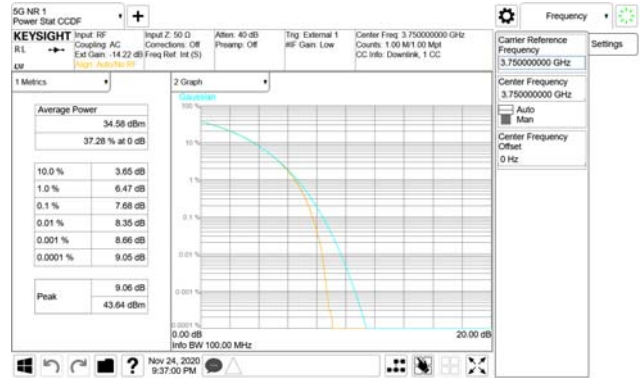

CTK Co., Ltd.
(Ho-dong), 113, Yejik-ro, Cheoin-gu,
Yongin-si, Gyeonggi-do, Korea
Tel: +82-31-339-9970
Fax: +82-31-624-9501

Report No.:
CTK-2020-04662
Page (582) / (2355)
Pages

ANT45

QPSK

16QAM

64QAM

256QAM