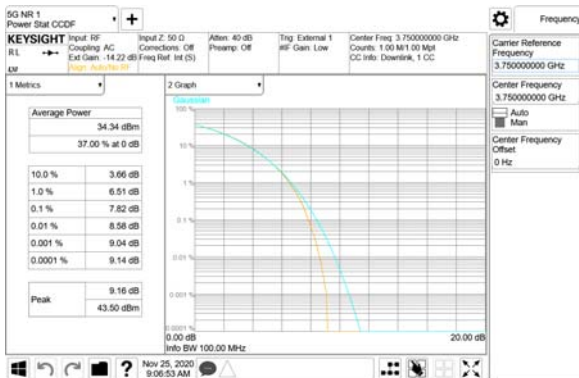

Report No.:
 CTK-2020-04662
 Page (565) / (2355)
 Pages

ANT28

QPSK

16QAM

64QAM

256QAM

CTK Co., Ltd.
 (Ho-dong), 113, Yejik-ro, Cheoin-gu,
 Yongin-si, Gyeonggi-do, Korea
 Tel: +82-31-339-9970
 Fax: +82-31-624-9501