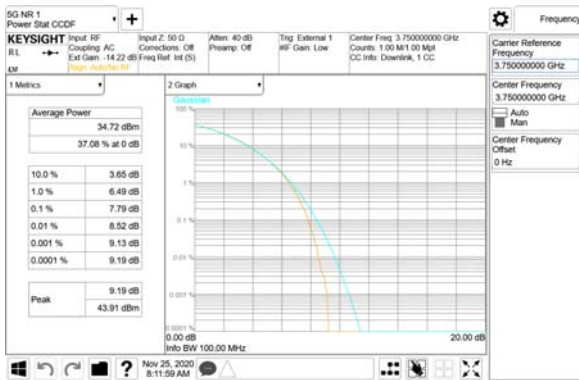

Report No.:
 CTK-2020-04662
 Page (573) / (2355)
 Pages

ANT36

QPSK

16QAM

64QAM

256QAM

CTK Co., Ltd.
 (Ho-dong), 113, Yejik-ro, Cheoin-gu,
 Yongin-si, Gyeonggi-do, Korea
 Tel: +82-31-339-9970
 Fax: +82-31-624-9501