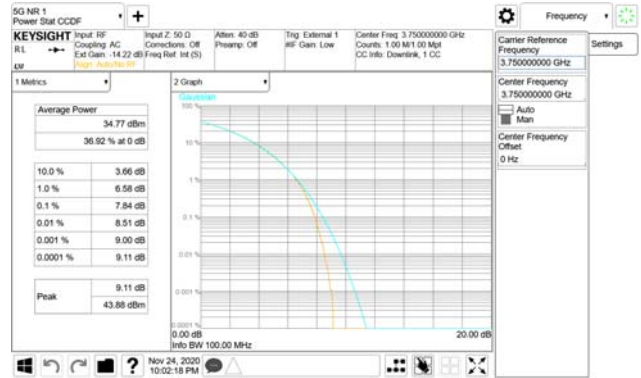

CTK Co., Ltd.
(Ho-dong), 113, Yejik-ro, Cheoin-gu,
Yongin-si, Gyeonggi-do, Korea
Tel: +82-31-339-9970
Fax: +82-31-624-9501

Report No.:
CTK-2020-04662
Page (594) / (2355)
Pages

ANT57

QPSK

16QAM

64QAM

256QAM