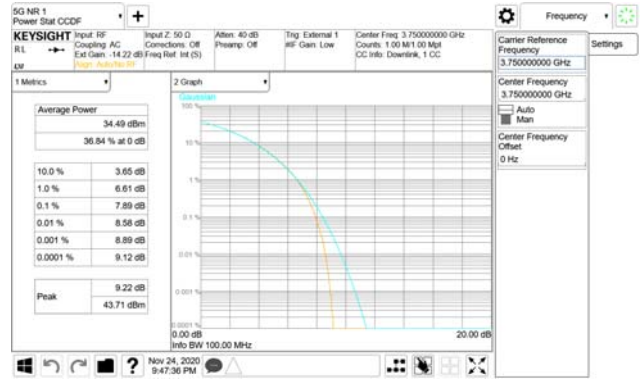

CTK Co., Ltd.
(Ho-dong), 113, Yejik-ro, Cheoin-gu,
Yongin-si, Gyeonggi-do, Korea
Tel: +82-31-339-9970
Fax: +82-31-624-9501

Report No.:
CTK-2020-04662
Page (587) / (2355)
Pages

ANT50

QPSK

16QAM

64QAM

256QAM