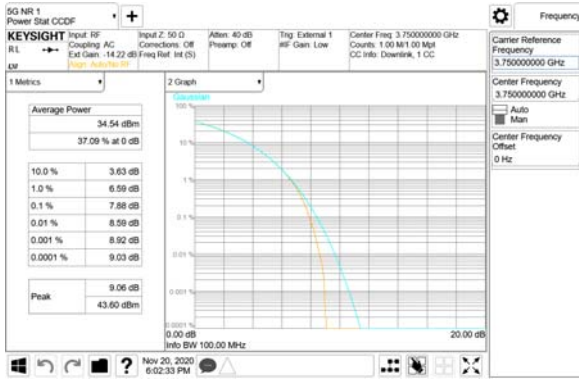

CTK Co., Ltd.
(Ho-dong), 113, Yejik-ro, Cheoin-gu,
Yongin-si, Gyeonggi-do, Korea
Tel: +82-31-339-9970
Fax: +82-31-624-9501

Report No.:
CTK-2020-04662
Page (570) / (2355)
Pages

ANT33

QPSK