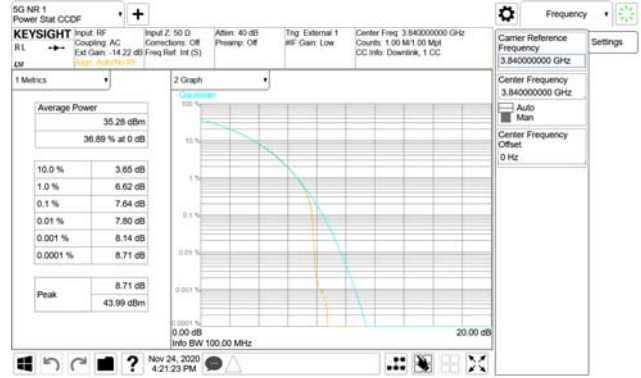

256QAM

CTK Co., Ltd.
 (Ho-dong), 113, Yejik-ro, Cheoin-gu,
 Yongin-si, Gyeonggi-do, Korea
 Tel: +82-31-339-9970
 Fax: +82-31-624-9501

Report No.:
 CTK-2020-04662
 Page (606) / (2355)
 Pages

ANT5

QPSK

16QAM