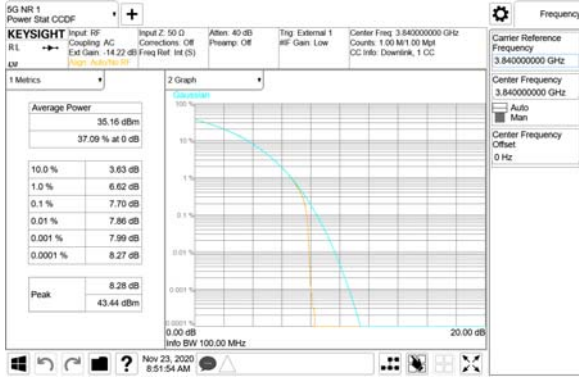

256QAM

CTK Co., Ltd.
 (Ho-dong), 113, Yejik-ro, Cheoin-gu,
 Yongin-si, Gyeonggi-do, Korea
 Tel: +82-31-339-9970
 Fax: +82-31-624-9501

Report No.:
 CTK-2020-04662
 Page (606) / (2355)
 Pages

ANT5

QPSK

16QAM