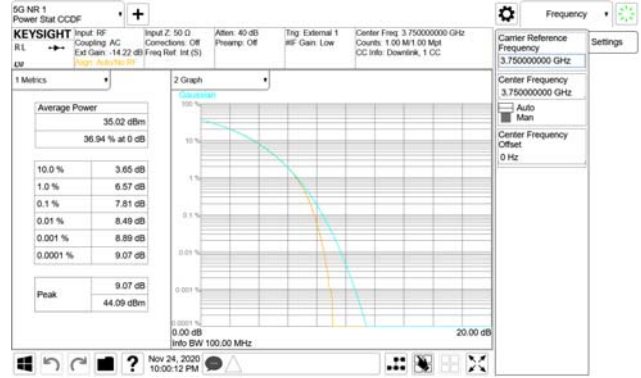

CTK Co., Ltd.
(Ho-dong), 113, Yejik-ro, Cheoin-gu,
Yongin-si, Gyeonggi-do, Korea
Tel: +82-31-339-9970
Fax: +82-31-624-9501

Report No.:
CTK-2020-04662
Page (593) / (2355)
Pages

ANT56

QPSK

16QAM

64QAM

256QAM