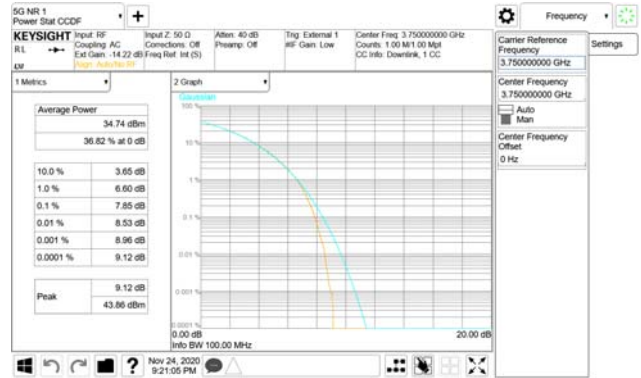

CTK Co., Ltd.
(Ho-dong), 113, Yejik-ro, Cheoin-gu,
Yongin-si, Gyeonggi-do, Korea
Tel: +82-31-339-9970
Fax: +82-31-624-9501

Report No.:
CTK-2020-04662
Page (577) / (2355)
Pages

ANT40

QPSK

16QAM

64QAM

256QAM