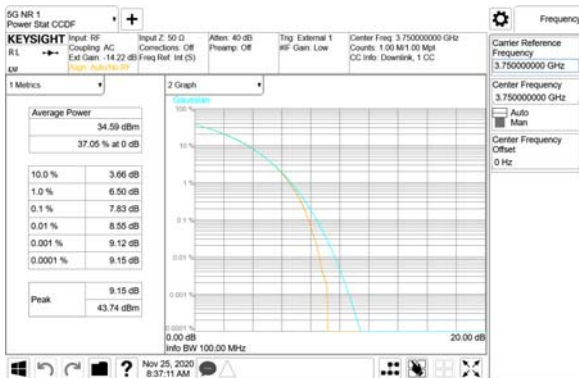

CTK Co., Ltd.
(Ho-dong), 113, Yejik-ro, Cheoin-gu,
Yongin-si, Gyeonggi-do, Korea
Tel: +82-31-339-9970
Fax: +82-31-624-9501

Report No.:
CTK-2020-04662
Page (585) / (2355)
Pages

ANT48

QPSK

16QAM

64QAM

256QAM