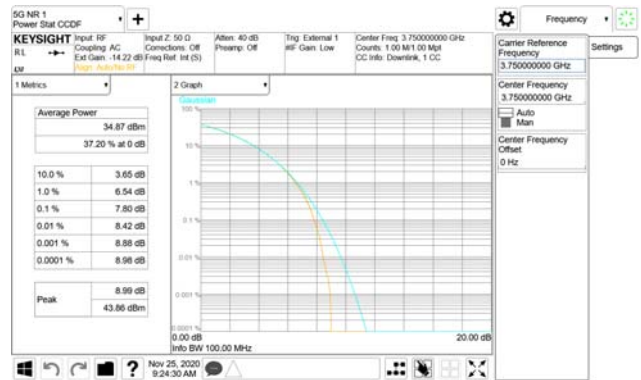

Report No.:
 CTK-2020-04662
 Page (573) / (2355)
 Pages

ANT36

QPSK

16QAM

64QAM

256QAM

CTK Co., Ltd.
 (Ho-dong), 113, Yejik-ro, Cheoin-gu,
 Yongin-si, Gyeonggi-do, Korea
 Tel: +82-31-339-9970
 Fax: +82-31-624-9501