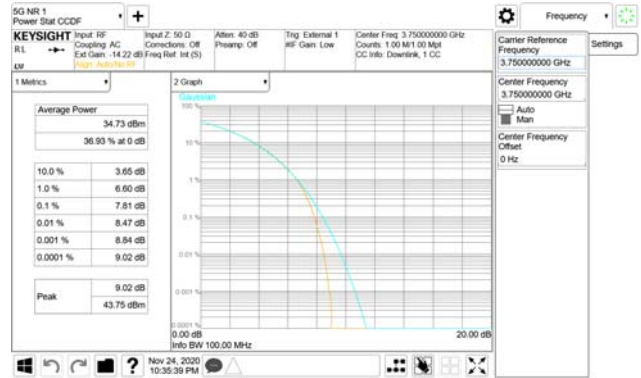

CTK Co., Ltd.
(Ho-dong), 113, Yejik-ro, Cheoin-gu,
Yongin-si, Gyeonggi-do, Korea
Tel: +82-31-339-9970
Fax: +82-31-624-9501

Report No.:
CTK-2020-04662
Page (569) / (2355)
Pages

ANT32

QPSK

16QAM

64QAM

256QAM