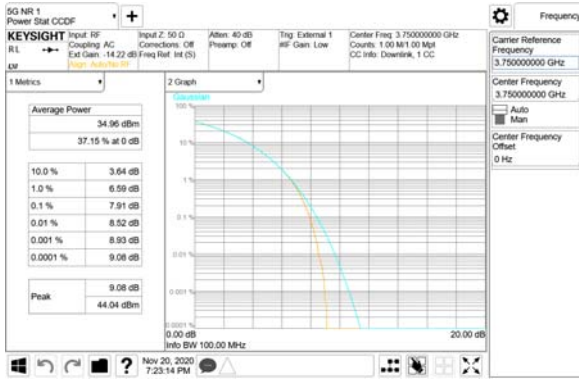

CTK Co., Ltd.
(Ho-dong), 113, Yejik-ro, Cheoin-gu,
Yongin-si, Gyeonggi-do, Korea
Tel: +82-31-339-9970
Fax: +82-31-624-9501

Report No.:
CTK-2020-04662
Page (590) / (2355)
Pages

ANT53

QPSK

16QAM