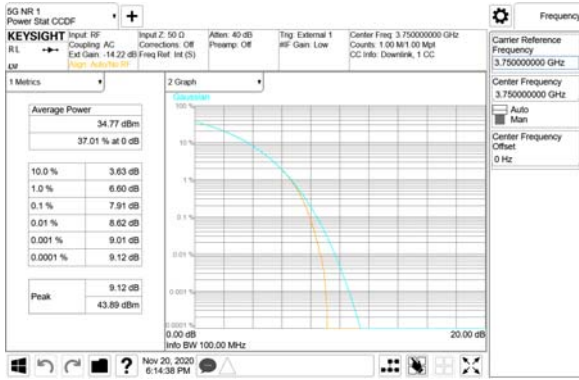

CTK Co., Ltd.
(Ho-dong), 113, Yejik-ro, Cheoin-gu,
Yongin-si, Gyeonggi-do, Korea
Tel: +82-31-339-9970
Fax: +82-31-624-9501

Report No.:
CTK-2020-04662
Page (573) / (2355)
Pages

ANT36

QPSK

16QAM