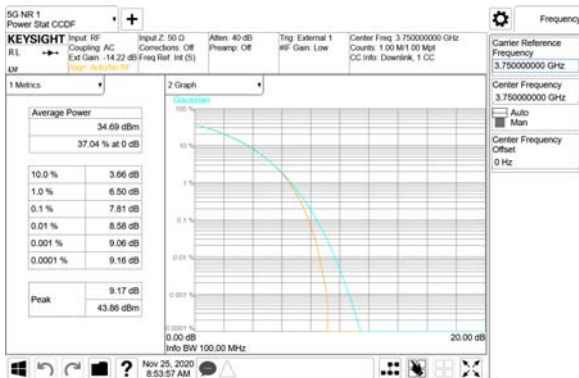

ANT56

QPSK

16QAM

64QAM

256QAM

CTK Co., Ltd.
(Ho-dong), 113, Yejik-ro, Cheoin-gu,
Yongin-si, Gyeonggi-do, Korea
Tel: +82-31-339-9970
Fax: +82-31-624-9501

Report No.:
CTK-2020-04662
Page (594) / (2355)
Pages

ANT57