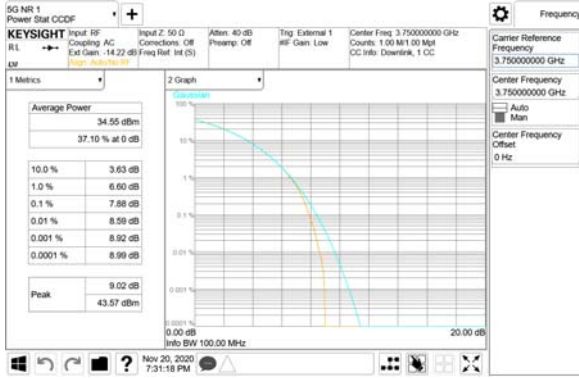

CTK Co., Ltd.
(Ho-dong), 113, Yejik-ro, Cheoin-gu,
Yongin-si, Gyeonggi-do, Korea
Tel: +82-31-339-9970
Fax: +82-31-624-9501

Report No.:
CTK-2020-04662
Page (592) / (2355)
Pages

ANT55

QPSK