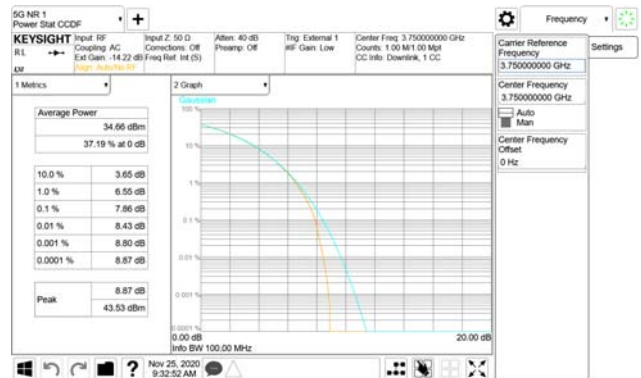

Report No.:
CTK-2020-04662
Page (577) / (2355)
Pages

ANT40

QPSK

16QAM

64QAM

256QAM

CTK Co., Ltd.
 (Ho-dong), 113, Yejik-ro, Cheoin-gu,
 Yongin-si, Gyeonggi-do, Korea
 Tel: +82-31-339-9970
 Fax: +82-31-624-9501