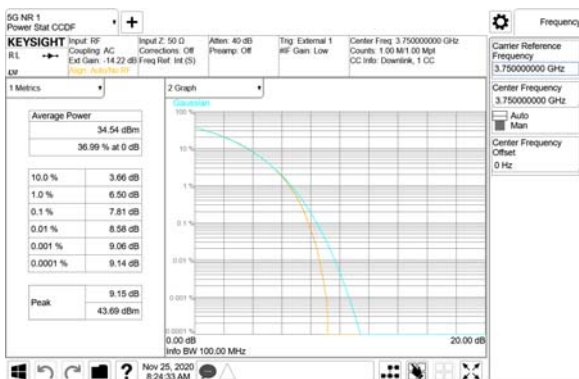

Report No.:
 CTK-2020-04662
 Page (579) / (2355)
 Pages

ANT42

QPSK

16QAM

64QAM

256QAM

CTK Co., Ltd.
(Ho-dong), 113, Yejik-ro, Cheoin-gu,
Yongin-si, Gyeonggi-do, Korea
Tel: +82-31-339-9970
Fax: +82-31-624-9501