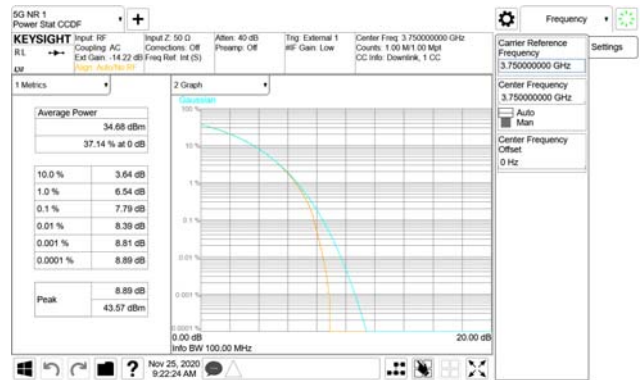

Report No.:
CTK-2020-04662
Page (572) / (2355)
Pages

ANT35

QPSK

16QAM

64QAM

256QAM

CTK Co., Ltd.
 (Ho-dong), 113, Yejik-ro, Cheoin-gu,
 Yongin-si, Gyeonggi-do, Korea
 Tel: +82-31-339-9970
 Fax: +82-31-624-9501