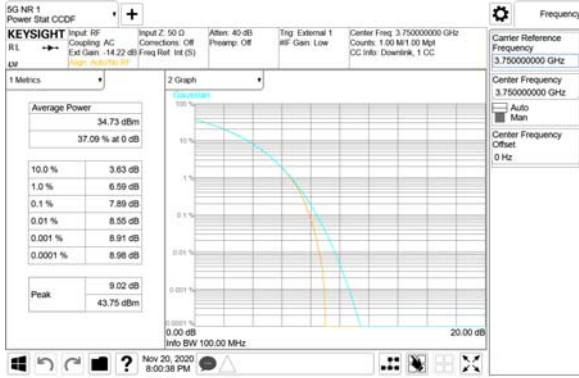

CTK Co., Ltd.
(Ho-dong), 113, Yejik-ro, Cheoin-gu,
Yongin-si, Gyeonggi-do, Korea
Tel: +82-31-339-9970
Fax: +82-31-624-9501

Report No.:
CTK-2020-04662
Page (567) / (2355)
Pages

ANT30

QPSK

16QAM