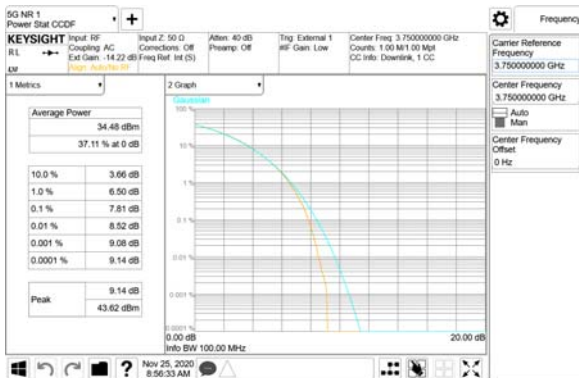

CTK Co., Ltd.
 (Ho-dong), 113, Yejik-ro, Cheoin-gu,
 Yongin-si, Gyeonggi-do, Korea
 Tel: +82-31-339-9970
 Fax: +82-31-624-9501

Report No.:
 CTK-2020-04662
 Page (560) / (2355)
 Pages

ANT23

QPSK

16QAM

64QAM