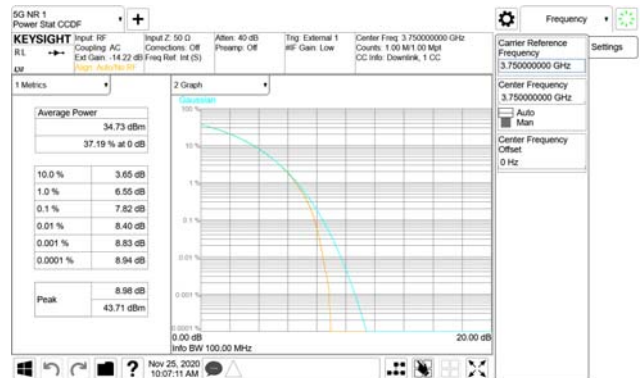

ANT56

QPSK

16QAM

64QAM

256QAM

CTK Co., Ltd.
(Ho-dong), 113, Yejik-ro, Cheoin-gu,
Yongin-si, Gyeonggi-do, Korea
Tel: +82-31-339-9970
Fax: +82-31-624-9501

Report No.:
CTK-2020-04662
Page (594) / (2355)
Pages

ANT57