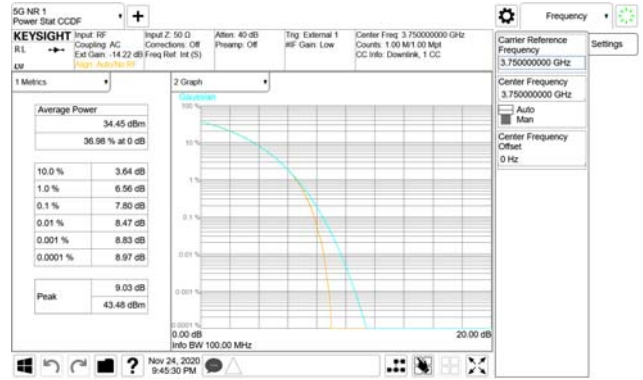

CTK Co., Ltd.
(Ho-dong), 113, Yejik-ro, Cheoin-gu,
Yongin-si, Gyeonggi-do, Korea
Tel: +82-31-339-9970
Fax: +82-31-624-9501

Report No.:
CTK-2020-04662
Page (586) / (2355)
Pages

ANT49

QPSK

16QAM

64QAM

256QAM