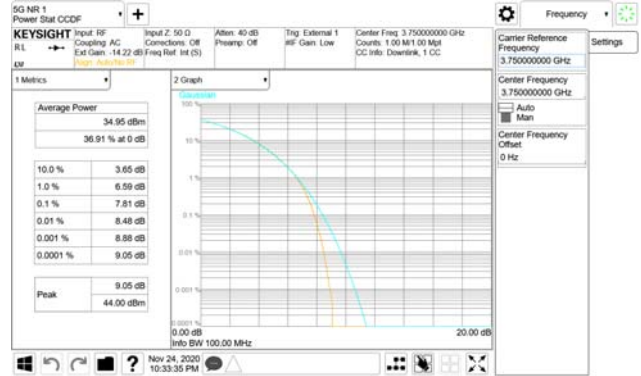

CTK Co., Ltd.
(Ho-dong), 113, Yejik-ro, Cheoin-gu,
Yongin-si, Gyeonggi-do, Korea
Tel: +82-31-339-9970
Fax: +82-31-624-9501

Report No.:
CTK-2020-04662
Page (568) / (2355)
Pages

ANT31

QPSK

16QAM