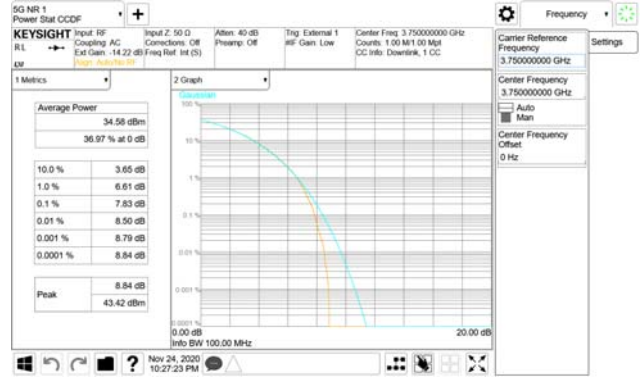

CTK Co., Ltd.
(Ho-dong), 113, Yejik-ro, Cheoin-gu,
Yongin-si, Gyeonggi-do, Korea
Tel: +82-31-339-9970
Fax: +82-31-624-9501

Report No.:
CTK-2020-04662
Page (565) / (2355)
Pages

ANT28

QPSK

16QAM