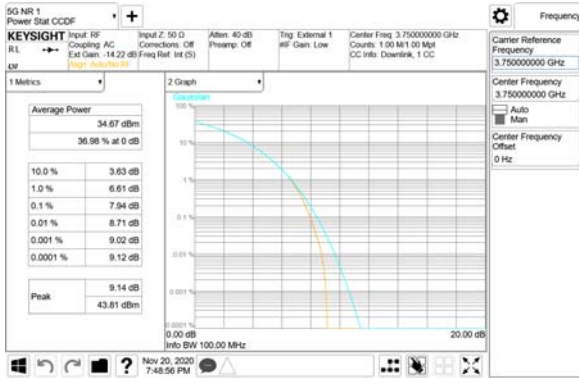

CTK Co., Ltd.
(Ho-dong), 113, Yejik-ro, Cheoin-gu,
Yongin-si, Gyeonggi-do, Korea
Tel: +82-31-339-9970
Fax: +82-31-624-9501

Report No.:
CTK-2020-04662
Page (564) / (2355)
Pages

ANT27

QPSK

16QAM