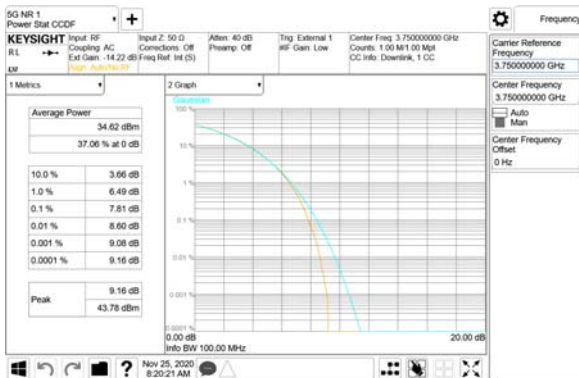

Report No.:
CTK-2020-04662
Page (577) / (2355)
Pages

ANT40

QPSK

16QAM

64QAM

256QAM

CTK Co., Ltd.
 (Ho-dong), 113, Yejik-ro, Cheoin-gu,
 Yongin-si, Gyeonggi-do, Korea
 Tel: +82-31-339-9970
 Fax: +82-31-624-9501