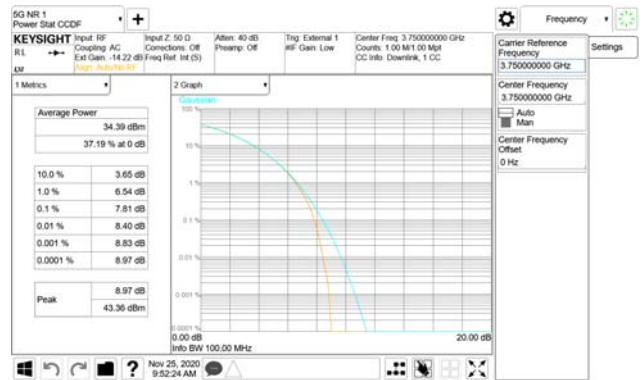

ANT49

QPSK

16QAM

64QAM

256QAM

CTK Co., Ltd.
(Ho-dong), 113, Yejik-ro, Cheoin-gu,
Yongin-si, Gyeonggi-do, Korea
Tel: +82-31-339-9970
Fax: +82-31-624-9501

Report No.:
CTK-2020-04662
Page (587) / (2355)
Pages

ANT50