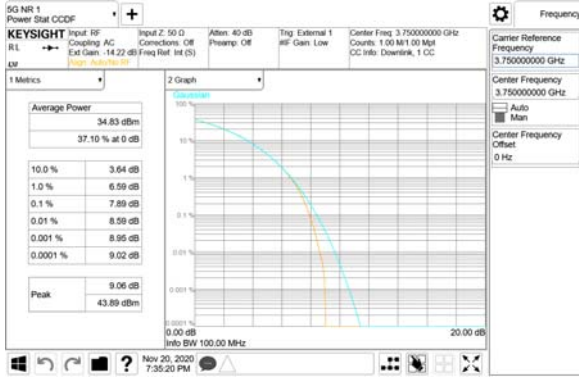

CTK Co., Ltd.
(Ho-dong), 113, Yejik-ro, Cheoin-gu,
Yongin-si, Gyeonggi-do, Korea
Tel: +82-31-339-9970
Fax: +82-31-624-9501

Report No.:
CTK-2020-04662
Page (593) / (2355)
Pages

ANT56

QPSK