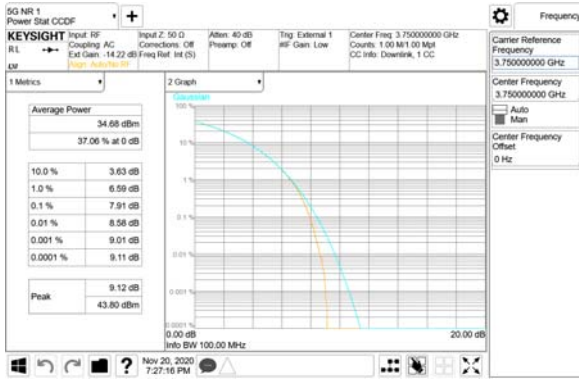

CTK Co., Ltd.
(Ho-dong), 113, Yejik-ro, Cheoin-gu,
Yongin-si, Gyeonggi-do, Korea
Tel: +82-31-339-9970
Fax: +82-31-624-9501

Report No.:
CTK-2020-04662
Page (591) / (2355)
Pages

ANT54

QPSK