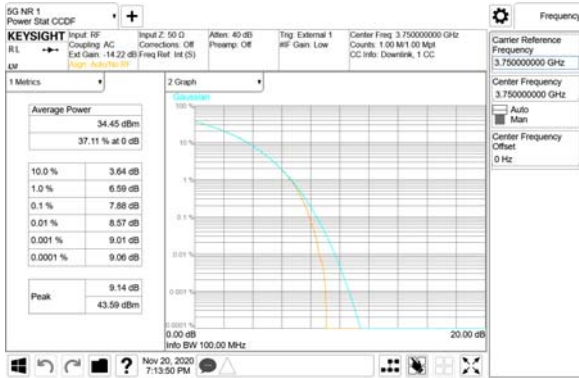

CTK Co., Ltd.
(Ho-dong), 113, Yejik-ro, Cheoin-gu,
Yongin-si, Gyeonggi-do, Korea
Tel: +82-31-339-9970
Fax: +82-31-624-9501

Report No.:
CTK-2020-04662
Page (555) / (2355)
Pages

ANT18

QPSK

16QAM