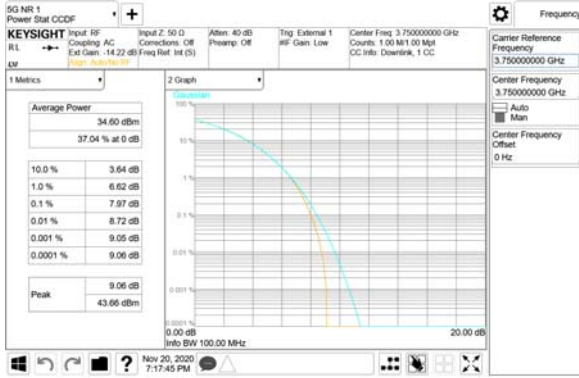

CTK Co., Ltd.
(Ho-dong), 113, Yejik-ro, Cheoin-gu,
Yongin-si, Gyeonggi-do, Korea
Tel: +82-31-339-9970
Fax: +82-31-624-9501

Report No.:
CTK-2020-04662
Page (556) / (2355)
Pages

ANT19

QPSK

16QAM