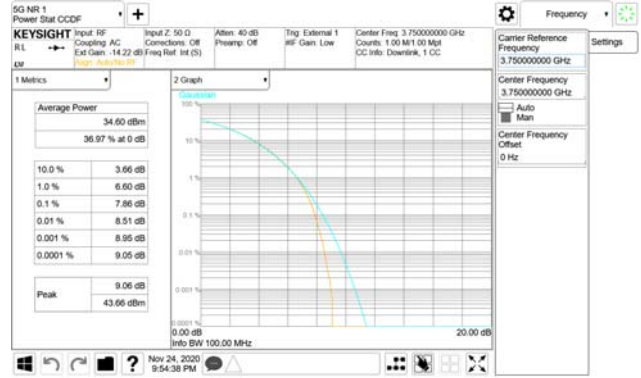

CTK Co., Ltd.
(Ho-dong), 113, Yejik-ro, Cheoin-gu,
Yongin-si, Gyeonggi-do, Korea
Tel: +82-31-339-9970
Fax: +82-31-624-9501

Report No.:
CTK-2020-04662
Page (556) / (2355)
Pages

ANT19

QPSK

16QAM