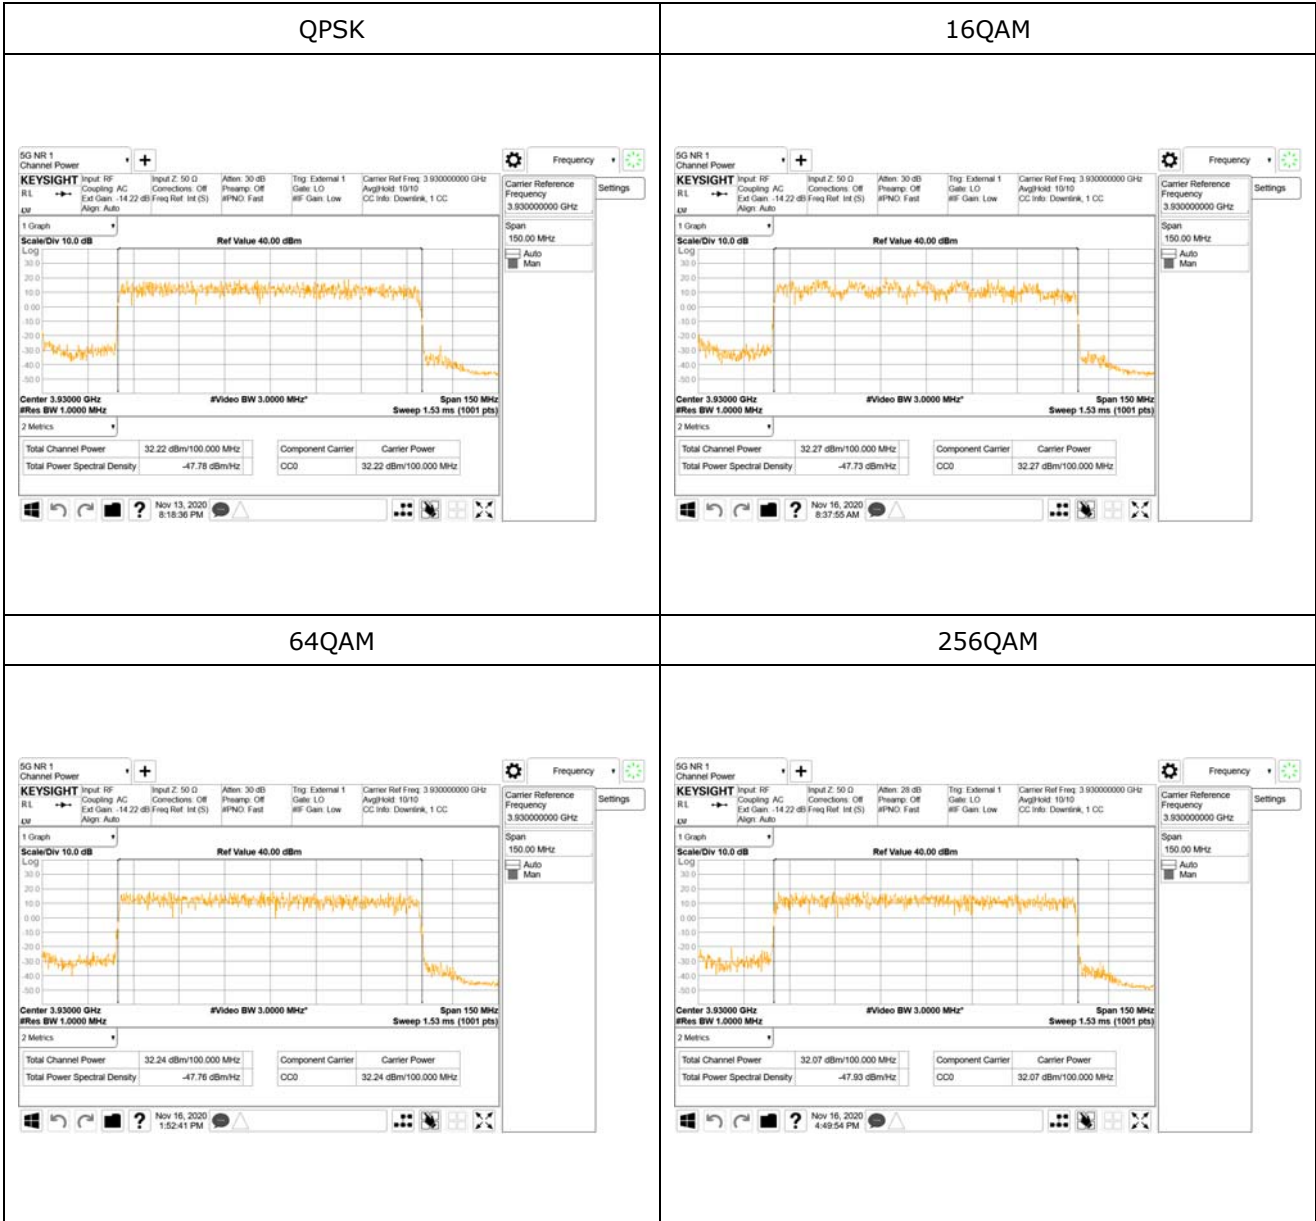

CTK Co., Ltd.
(Ho-dong), 113, Yejik-ro, Cheoin-gu,
Yongin-si, Gyeonggi-do, Korea
Tel: +82-31-339-9970
Fax: +82-31-624-9501

Report No.:
CTK-2020-04662
Page (519) / (2355)
Pages

ANT 46

QPSK

16QAM