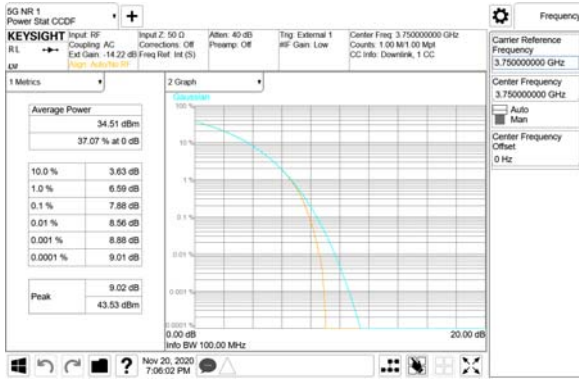

CTK Co., Ltd.
(Ho-dong), 113, Yejik-ro, Cheoin-gu,
Yongin-si, Gyeonggi-do, Korea
Tel: +82-31-339-9970
Fax: +82-31-624-9501

Report No.:
CTK-2020-04662
Page (553) / (2355)
Pages

ANT16

QPSK

16QAM