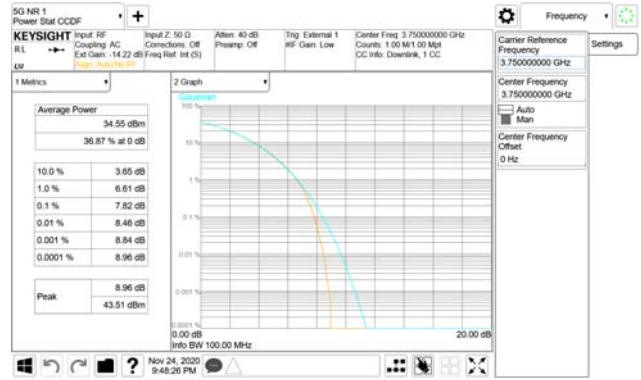

CTK Co., Ltd.
(Ho-dong), 113, Yejik-ro, Cheoin-gu,
Yongin-si, Gyeonggi-do, Korea
Tel: +82-31-339-9970
Fax: +82-31-624-9501

Report No.:
CTK-2020-04662
Page (553) / (2355)
Pages

ANT16

QPSK

16QAM