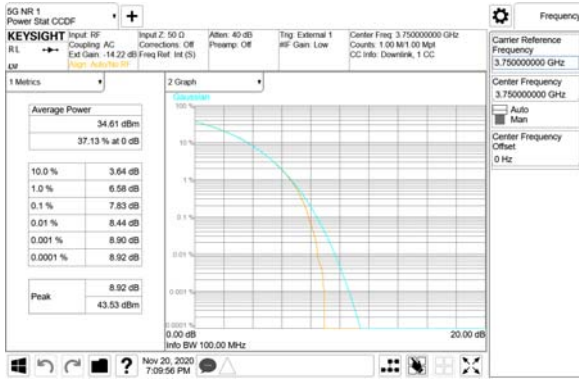

CTK Co., Ltd.
(Ho-dong), 113, Yejik-ro, Cheoin-gu,
Yongin-si, Gyeonggi-do, Korea
Tel: +82-31-339-9970
Fax: +82-31-624-9501

Report No.:
CTK-2020-04662
Page (554) / (2355)
Pages

ANT17

QPSK