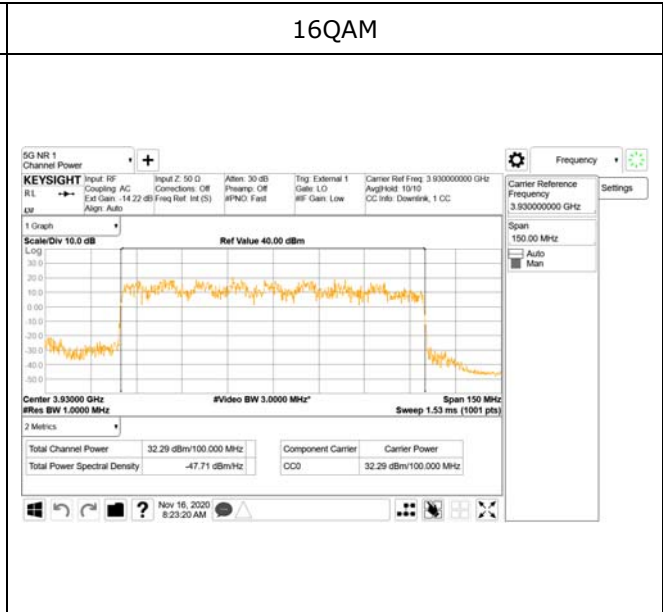

CTK Co., Ltd.
(Ho-dong), 113, Yejik-ro, Cheoin-gu,
Yongin-si, Gyeonggi-do, Korea
Tel: +82-31-339-9970
Fax: +82-31-624-9501

Report No.:
CTK-2020-04662
Page (512) / (2355)
Pages

ANT 39

QPSK

16QAM