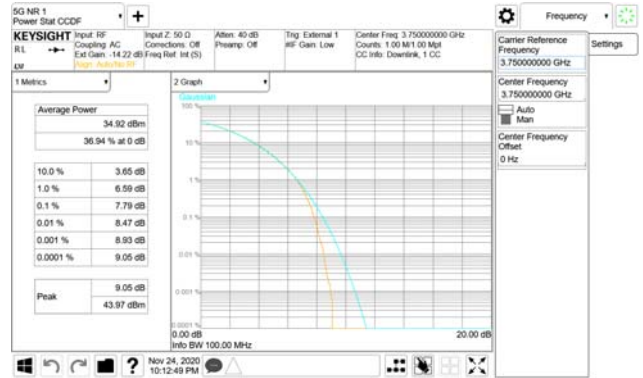

CTK Co., Ltd.
(Ho-dong), 113, Yejik-ro, Cheoin-gu,
Yongin-si, Gyeonggi-do, Korea
Tel: +82-31-339-9970
Fax: +82-31-624-9501

Report No.:
CTK-2020-04662
Page (558) / (2355)
Pages

ANT21

QPSK

16QAM