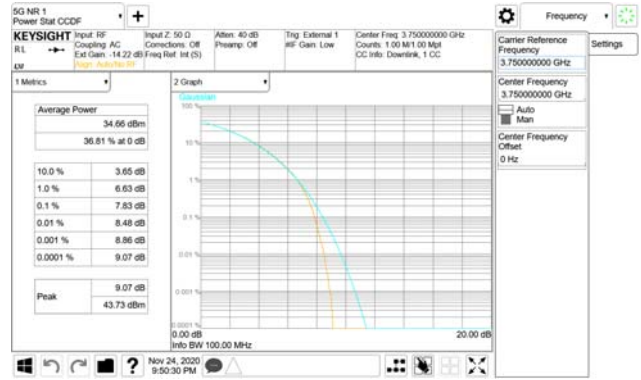

CTK Co., Ltd.
(Ho-dong), 113, Yejik-ro, Cheoin-gu,
Yongin-si, Gyeonggi-do, Korea
Tel: +82-31-339-9970
Fax: +82-31-624-9501

Report No.:
CTK-2020-04662
Page (554) / (2355)
Pages

ANT17

QPSK

16QAM

64QAM

256QAM