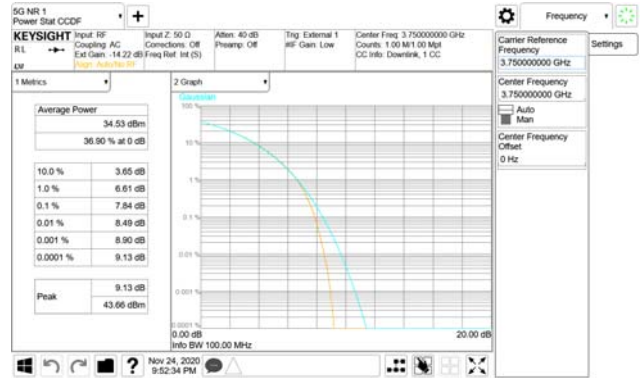

CTK Co., Ltd.
(Ho-dong), 113, Yejik-ro, Cheoin-gu,
Yongin-si, Gyeonggi-do, Korea
Tel: +82-31-339-9970
Fax: +82-31-624-9501

Report No.:
CTK-2020-04662
Page (555) / (2355)
Pages

ANT18

QPSK

16QAM