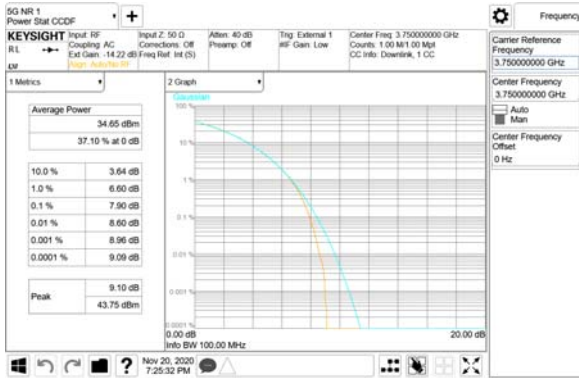

CTK Co., Ltd.
(Ho-dong), 113, Yejik-ro, Cheoin-gu,
Yongin-si, Gyeonggi-do, Korea
Tel: +82-31-339-9970
Fax: +82-31-624-9501

Report No.:
CTK-2020-04662
Page (558) / (2355)
Pages

ANT21

QPSK

16QAM