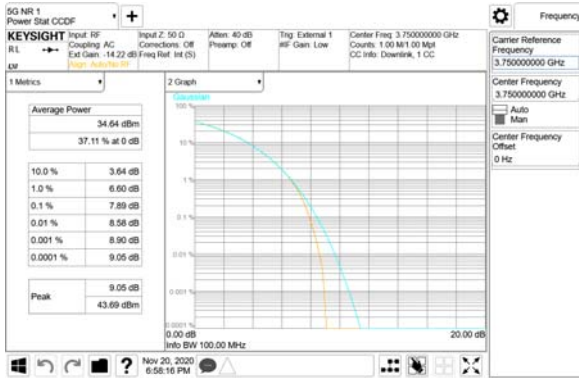

CTK Co., Ltd.
(Ho-dong), 113, Yejik-ro, Cheoin-gu,
Yongin-si, Gyeonggi-do, Korea
Tel: +82-31-339-9970
Fax: +82-31-624-9501

Report No.:
CTK-2020-04662
Page (551) / (2355)
Pages

ANT14

QPSK

16QAM