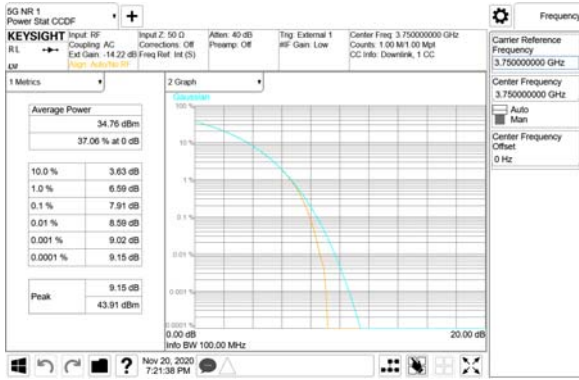

CTK Co., Ltd.
(Ho-dong), 113, Yejik-ro, Cheoin-gu,
Yongin-si, Gyeonggi-do, Korea
Tel: +82-31-339-9970
Fax: +82-31-624-9501

Report No.:
CTK-2020-04662
Page (557) / (2355)
Pages

ANT20

QPSK