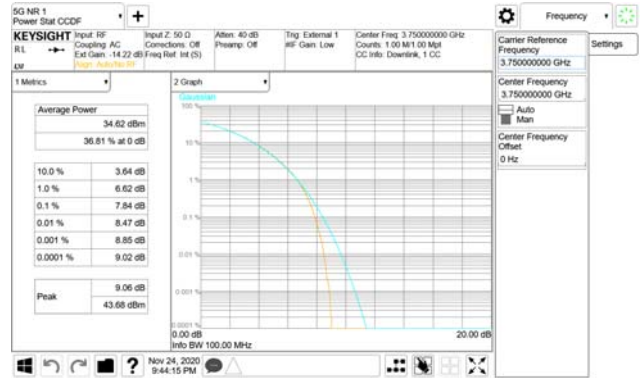

CTK Co., Ltd.
(Ho-dong), 113, Yejik-ro, Cheoin-gu,
Yongin-si, Gyeonggi-do, Korea
Tel: +82-31-339-9970
Fax: +82-31-624-9501

Report No.:
CTK-2020-04662
Page (551) / (2355)
Pages

ANT14

QPSK

16QAM