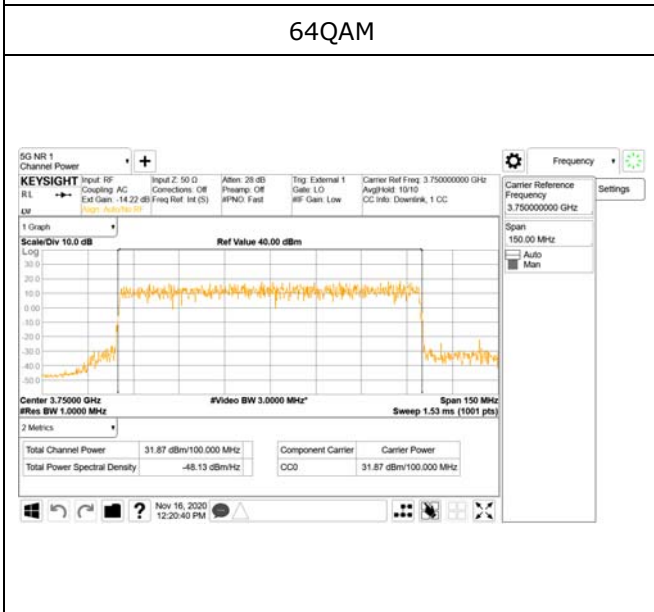

CTK Co., Ltd.
(Ho-dong), 113, Yejik-ro, Cheoin-gu,
Yongin-si, Gyeonggi-do, Korea
Tel: +82-31-339-9970
Fax: +82-31-624-9501

Report No.:
CTK-2020-04662
Page (410) / (2355)
Pages

**BW 100 MHz + 100 MHz, Multi carrier(Non-contiguous), Bottom(1st FA CCO)
ANT 1**

QPSK

16QAM

64QAM

256QAM