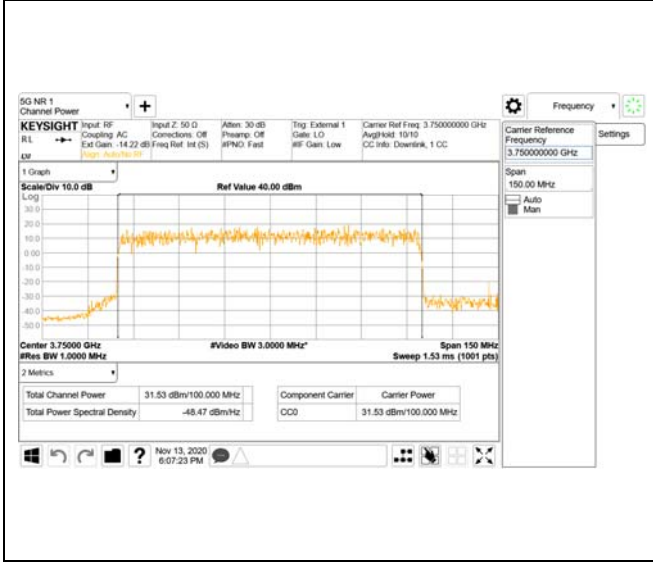

CTK Co., Ltd.
(Ho-dong), 113, Yejik-ro, Cheoin-gu,
Yongin-si, Gyeonggi-do, Korea
Tel: +82-31-339-9970
Fax: +82-31-624-9501

Report No.:
CTK-2020-04662
Page (429) / (2355)
Pages

ANT 20

QPSK