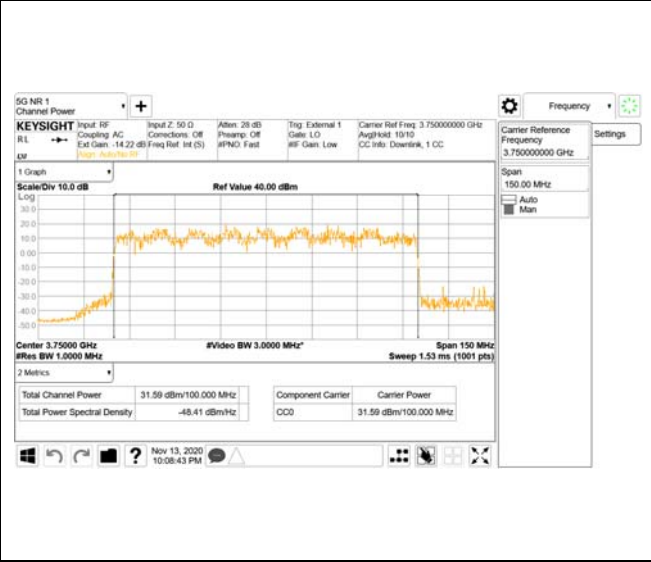

CTK Co., Ltd.
(Ho-dong), 113, Yejik-ro, Cheoin-gu,
Yongin-si, Gyeonggi-do, Korea
Tel: +82-31-339-9970
Fax: +82-31-624-9501

Report No.:
CTK-2020-04662
Page (412) / (2355)
Pages

ANT 3

QPSK

16QAM

64QAM

256QAM