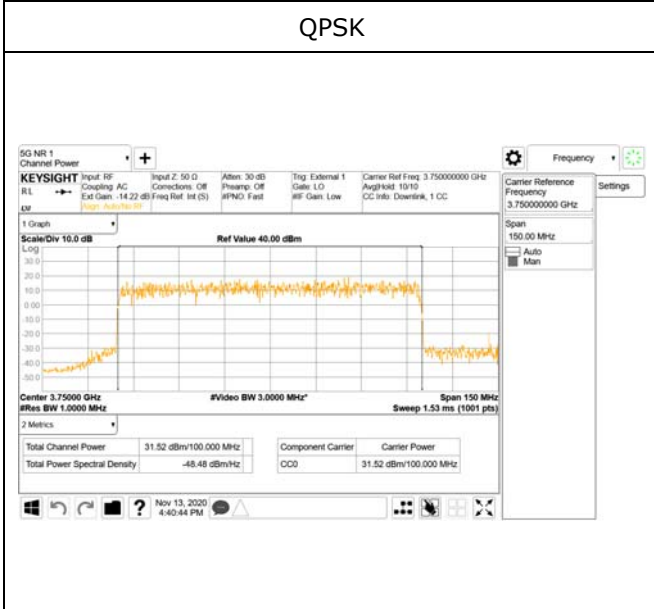

CTK Co., Ltd.
(Ho-dong), 113, Yejik-ro, Cheoin-gu,
Yongin-si, Gyeonggi-do, Korea
Tel: +82-31-339-9970
Fax: +82-31-624-9501

Report No.:
CTK-2020-04662
Page (410) / (2355)
Pages

**BW 100 MHz + 100 MHz, Multi carrier(Non-contiguous), Bottom(1st FA CCO)
ANT 1**

QPSK