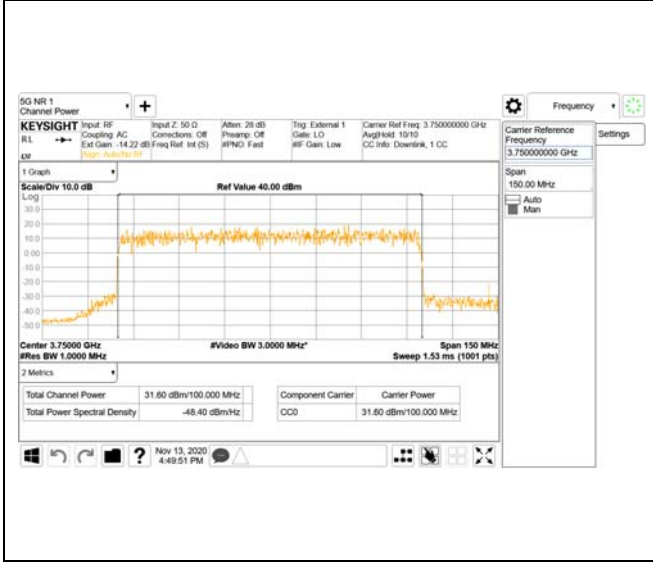

CTK Co., Ltd.
(Ho-dong), 113, Yejik-ro, Cheoin-gu,
Yongin-si, Gyeonggi-do, Korea
Tel: +82-31-339-9970
Fax: +82-31-624-9501

Report No.:
CTK-2020-04662
Page (412) / (2355)
Pages

ANT 3

QPSK