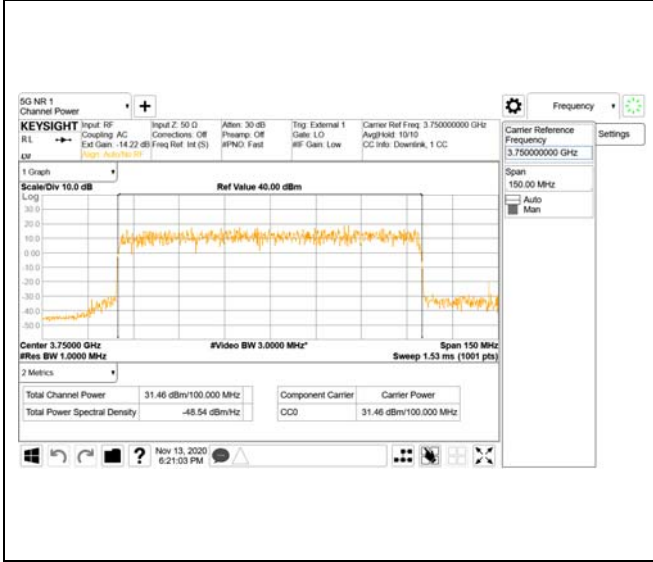

CTK Co., Ltd.
(Ho-dong), 113, Yejik-ro, Cheoin-gu,
Yongin-si, Gyeonggi-do, Korea
Tel: +82-31-339-9970
Fax: +82-31-624-9501

Report No.:
CTK-2020-04662
Page (432) / (2355)
Pages

ANT 23

QPSK