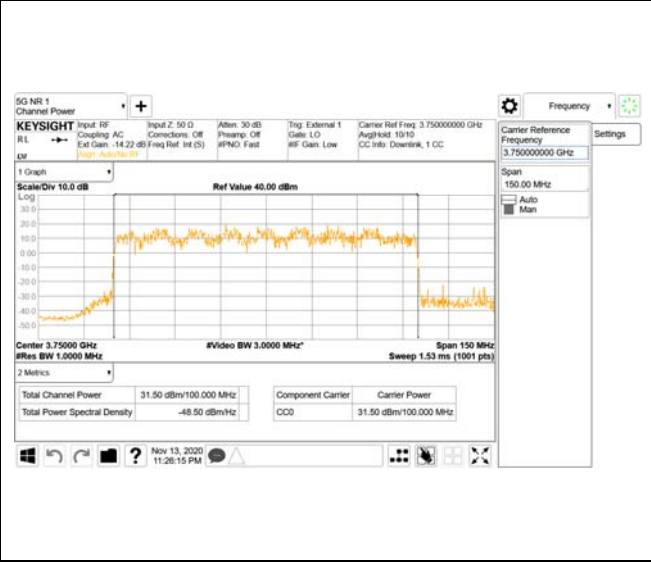

CTK Co., Ltd.
(Ho-dong), 113, Yejik-ro, Cheoin-gu,
Yongin-si, Gyeonggi-do, Korea
Tel: +82-31-339-9970
Fax: +82-31-624-9501

Report No.:
CTK-2020-04662
Page (429) / (2355)
Pages

ANT 20

QPSK

16QAM

64QAM

256QAM