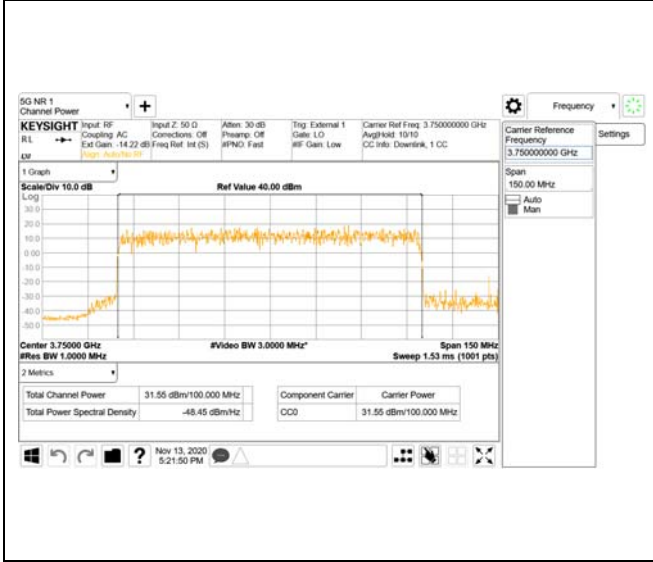

CTK Co., Ltd.
(Ho-dong), 113, Yejik-ro, Cheoin-gu,
Yongin-si, Gyeonggi-do, Korea
Tel: +82-31-339-9970
Fax: +82-31-624-9501

Report No.:
CTK-2020-04662
Page (419) / (2355)
Pages

ANT 10

QPSK