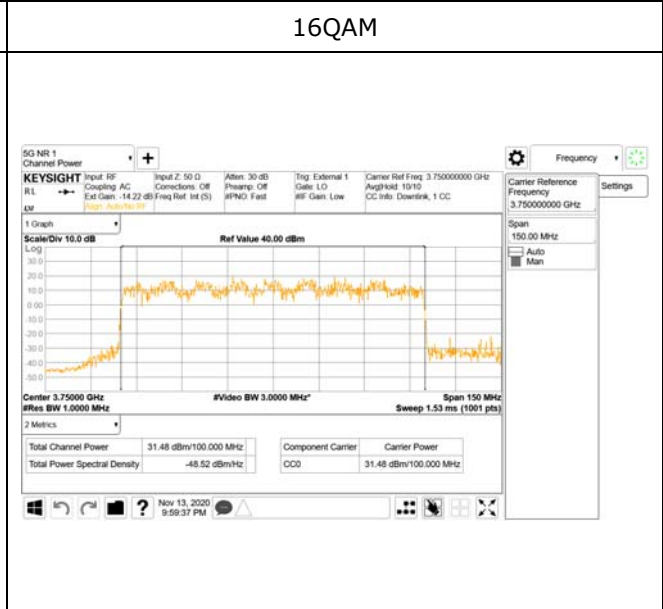

CTK Co., Ltd.
(Ho-dong), 113, Yejik-ro, Cheoin-gu,
Yongin-si, Gyeonggi-do, Korea
Tel: +82-31-339-9970
Fax: +82-31-624-9501

Report No.:
CTK-2020-04662
Page (410) / (2355)
Pages

**BW 100 MHz + 100 MHz, Multi carrier(Non-contiguous), Bottom(1st FA CCO)
ANT 1**

QPSK

16QAM

64QAM

256QAM