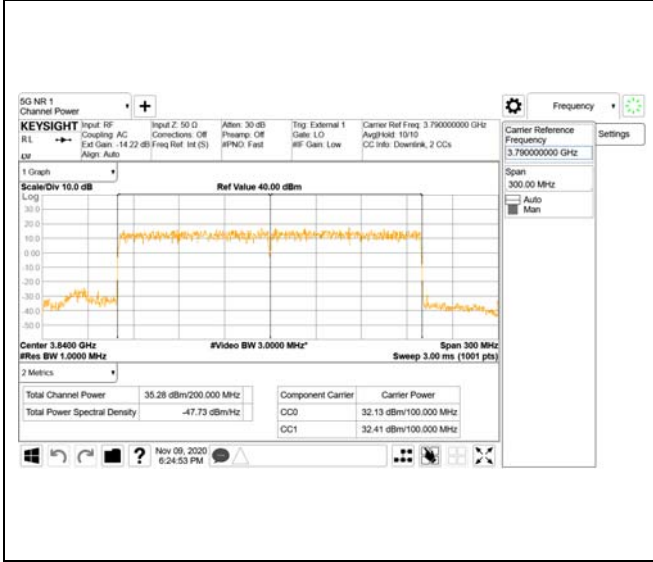

CTK Co., Ltd.
(Ho-dong), 113, Yejik-ro, Cheoin-gu,
Yongin-si, Gyeonggi-do, Korea
Tel: +82-31-339-9970
Fax: +82-31-624-9501

Report No.:
CTK-2020-04662
Page (342) / (2355)
Pages

ANT 61

QPSK