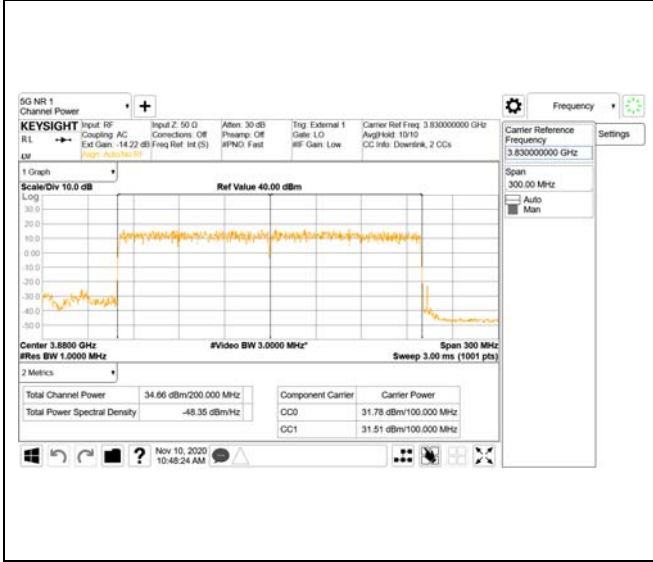

CTK Co., Ltd.
(Ho-dong), 113, Yejik-ro, Cheoin-gu,
Yongin-si, Gyeonggi-do, Korea
Tel: +82-31-339-9970
Fax: +82-31-624-9501

Report No.:
CTK-2020-04662
Page (348) / (2355)
Pages

ANT 3

QPSK