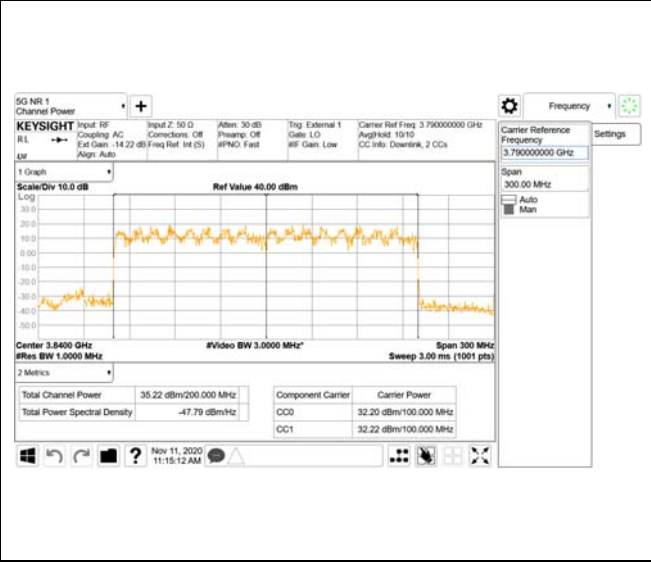

CTK Co., Ltd.
(Ho-dong), 113, Yejik-ro, Cheoin-gu,
Yongin-si, Gyeonggi-do, Korea
Tel: +82-31-339-9970
Fax: +82-31-624-9501

Report No.:
CTK-2020-04662
Page (342) / (2355)
Pages

ANT 61

QPSK

16QAM

64QAM

256QAM