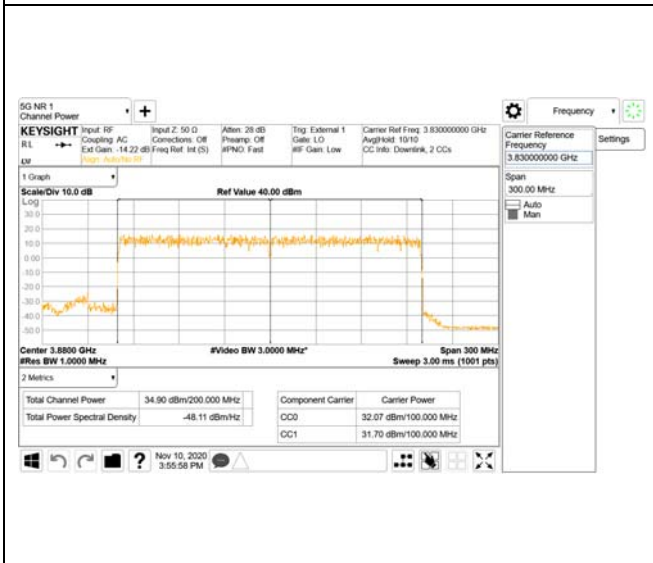

CTK Co., Ltd.
(Ho-dong), 113, Yejik-ro, Cheoin-gu,
Yongin-si, Gyeonggi-do, Korea
Tel: +82-31-339-9970
Fax: +82-31-624-9501

Report No.:
CTK-2020-04662
Page (348) / (2355)
Pages

ANT 3

QPSK

16QAM

64QAM

256QAM