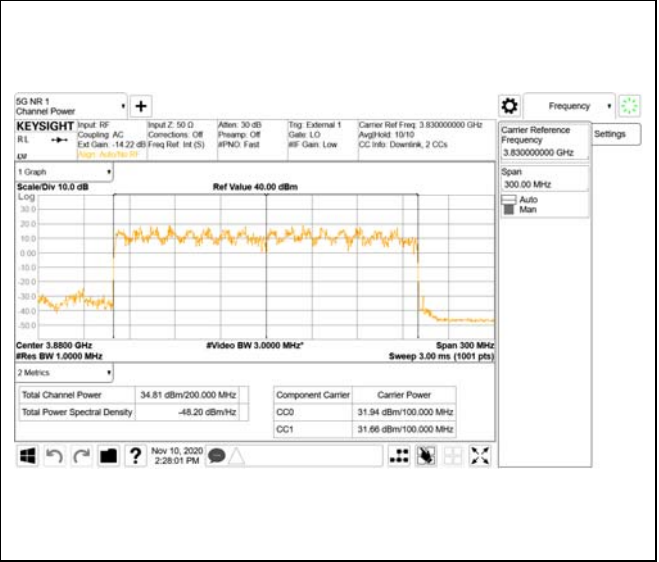

CTK Co., Ltd.
(Ho-dong), 113, Yejik-ro, Cheoin-gu,
Yongin-si, Gyeonggi-do, Korea
Tel: +82-31-339-9970
Fax: +82-31-624-9501

Report No.:
CTK-2020-04662
Page (348) / (2355)
Pages

ANT 3

QPSK

16QAM

64QAM

256QAM