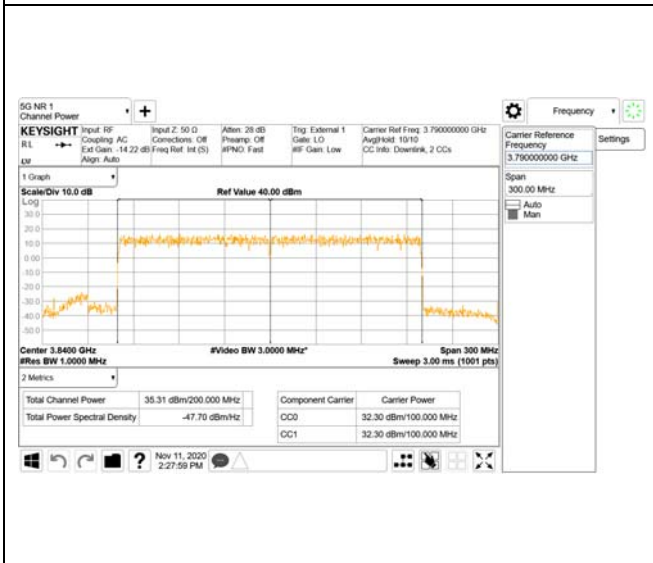

CTK Co., Ltd.
(Ho-dong), 113, Yejik-ro, Cheoin-gu,
Yongin-si, Gyeonggi-do, Korea
Tel: +82-31-339-9970
Fax: +82-31-624-9501

Report No.:
CTK-2020-04662
Page (342) / (2355)
Pages

ANT 61

QPSK

16QAM

64QAM

256QAM