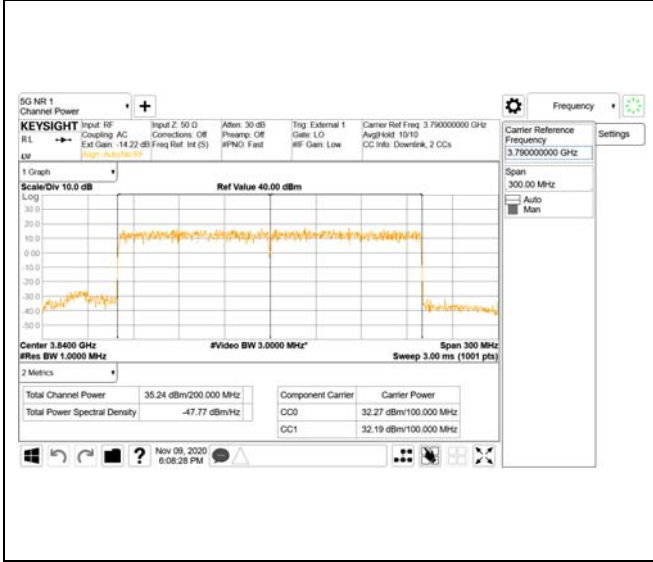

CTK Co., Ltd.
(Ho-dong), 113, Yejik-ro, Cheoin-gu,
Yongin-si, Gyeonggi-do, Korea
Tel: +82-31-339-9970
Fax: +82-31-624-9501

Report No.:
CTK-2020-04662
Page (302) / (2355)
Pages

ANT 21

QPSK