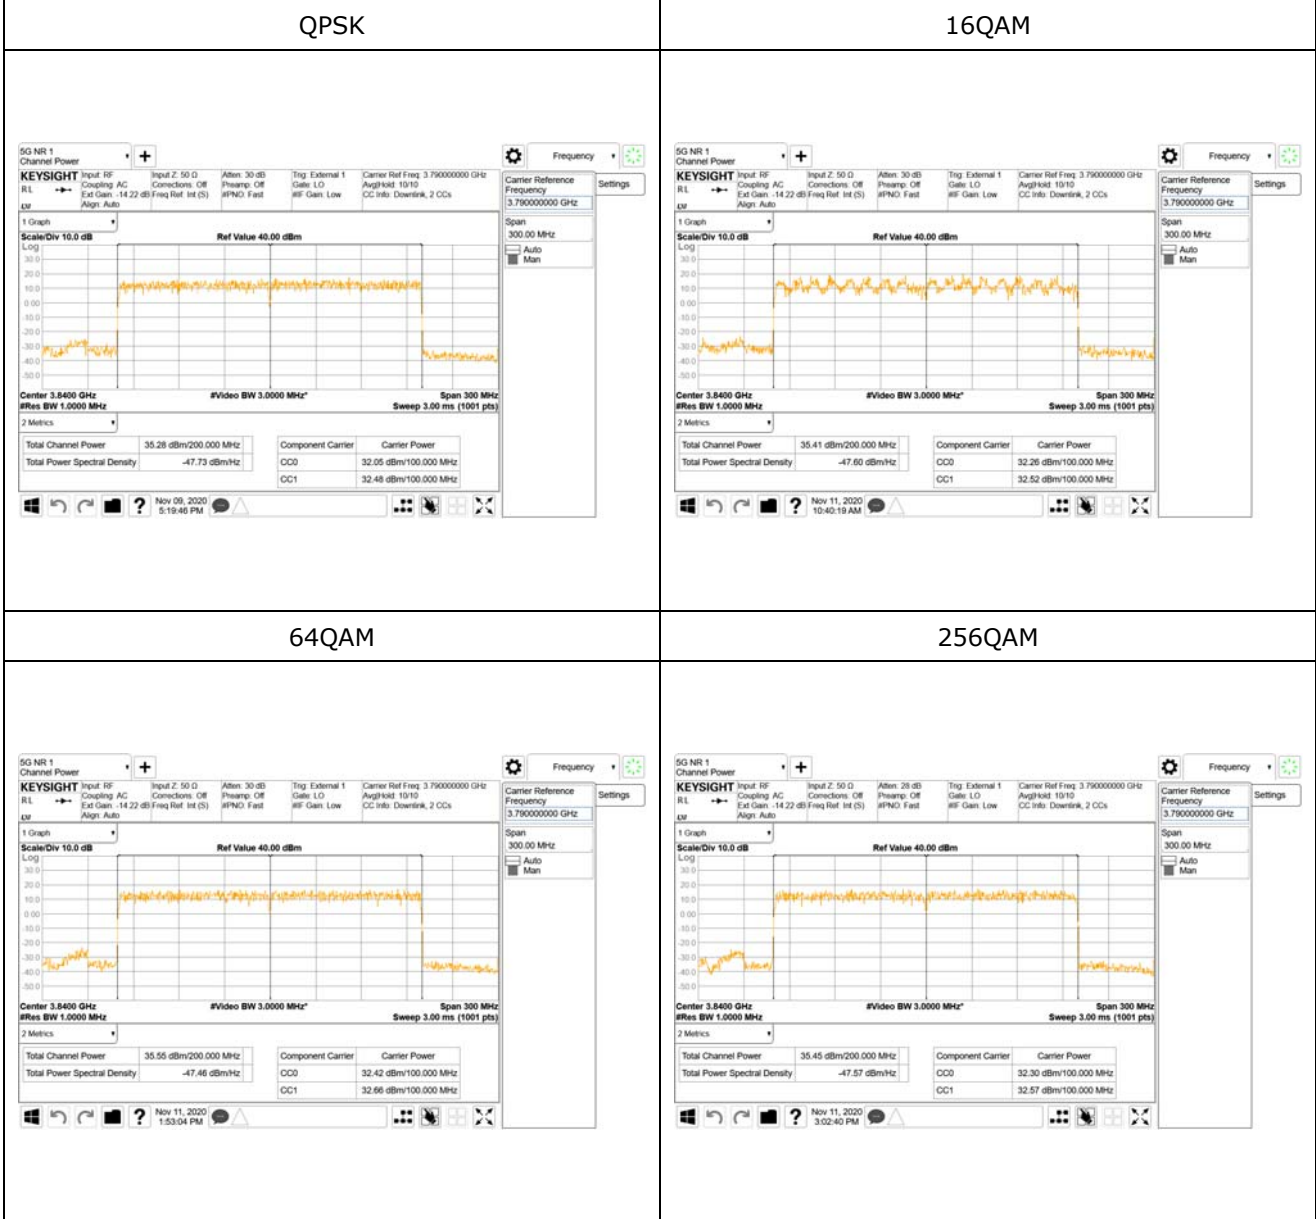

CTK Co., Ltd.
(Ho-dong), 113, Yejik-ro, Cheoin-gu,
Yongin-si, Gyeonggi-do, Korea
Tel: +82-31-339-9970
Fax: +82-31-624-9501

Report No.:
CTK-2020-04662
Page (321) / (2355)
Pages

ANT 40

QPSK

16QAM