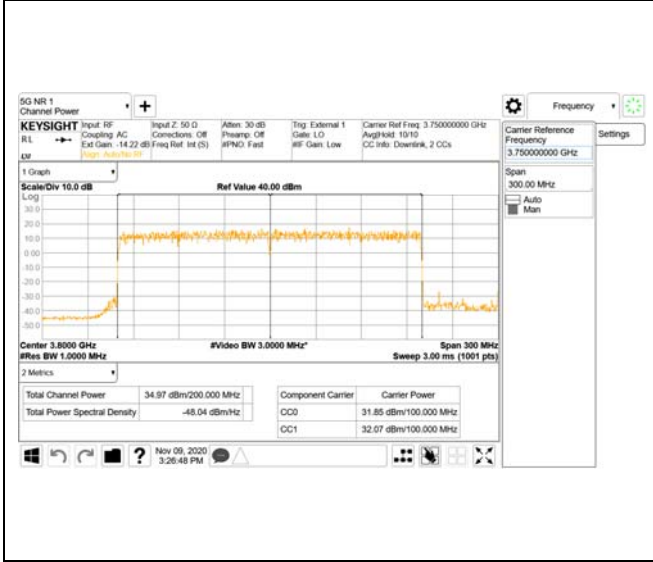

CTK Co., Ltd.
(Ho-dong), 113, Yejik-ro, Cheoin-gu,
Yongin-si, Gyeonggi-do, Korea
Tel: +82-31-339-9970
Fax: +82-31-624-9501

Report No.:
CTK-2020-04662
Page (242) / (2355)
Pages

ANT 25

QPSK