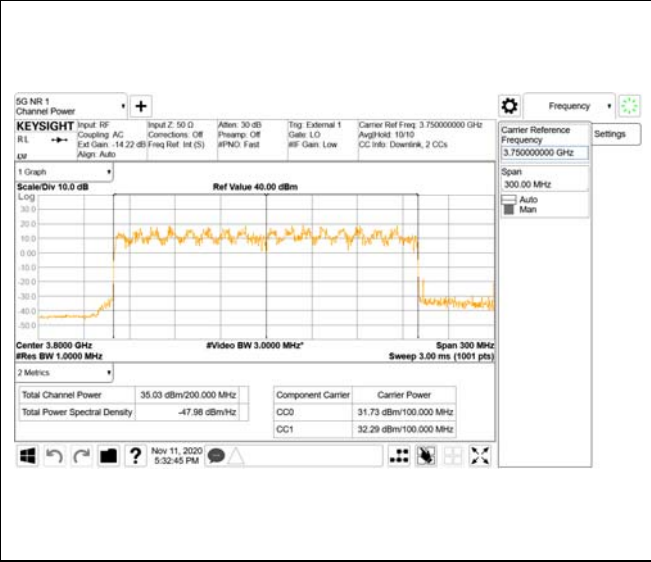

CTK Co., Ltd.
(Ho-dong), 113, Yejik-ro, Cheoin-gu,
Yongin-si, Gyeonggi-do, Korea
Tel: +82-31-339-9970
Fax: +82-31-624-9501

Report No.:
CTK-2020-04662
Page (269) / (2355)
Pages

ANT 52

QPSK

16QAM

64QAM

256QAM