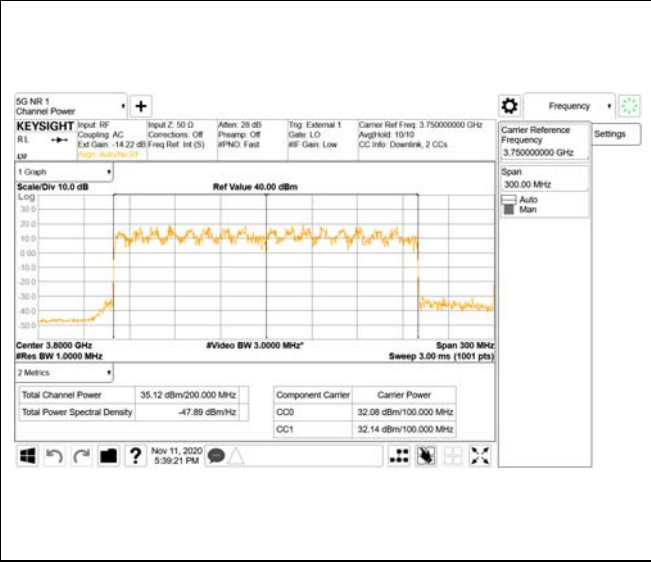

CTK Co., Ltd.
(Ho-dong), 113, Yejik-ro, Cheoin-gu,
Yongin-si, Gyeonggi-do, Korea
Tel: +82-31-339-9970
Fax: +82-31-624-9501

Report No.:
CTK-2020-04662
Page (238) / (2355)
Pages

ANT 21

QPSK

16QAM

64QAM

256QAM