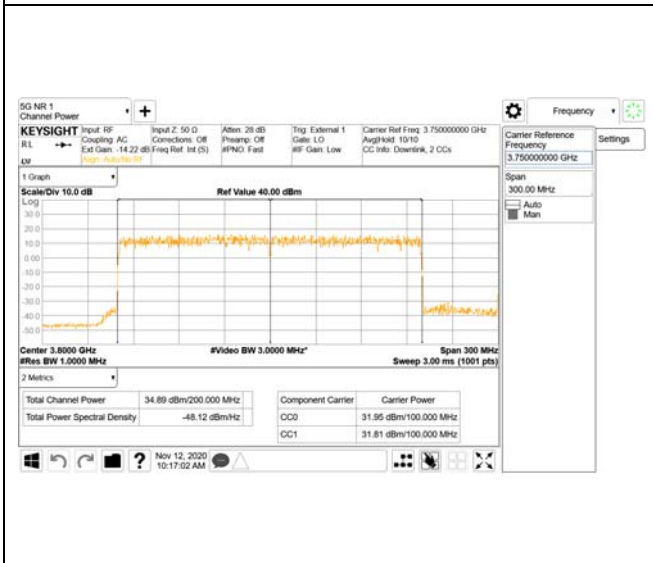

CTK Co., Ltd.
(Ho-dong), 113, Yejik-ro, Cheoin-gu,
Yongin-si, Gyeonggi-do, Korea
Tel: +82-31-339-9970
Fax: +82-31-624-9501

Report No.:
CTK-2020-04662
Page (238) / (2355)
Pages

ANT 21

QPSK

16QAM

64QAM

256QAM