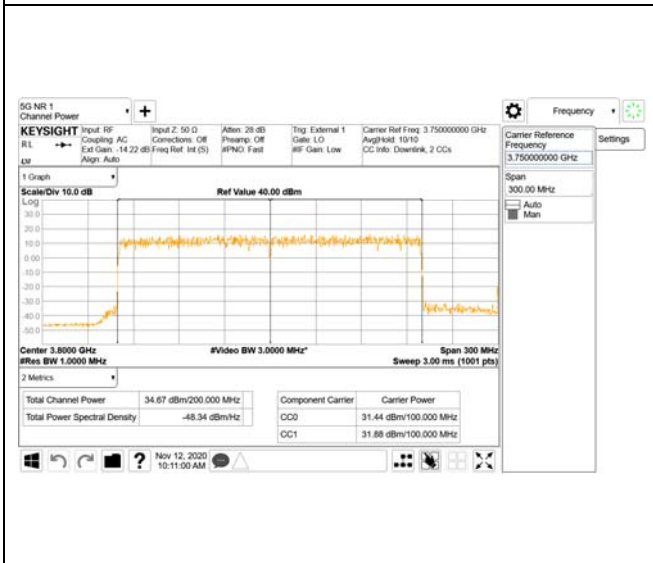

CTK Co., Ltd.
(Ho-dong), 113, Yejik-ro, Cheoin-gu,
Yongin-si, Gyeonggi-do, Korea
Tel: +82-31-339-9970
Fax: +82-31-624-9501

Report No.:
CTK-2020-04662
Page (269) / (2355)
Pages

ANT 52

QPSK

16QAM

64QAM

256QAM