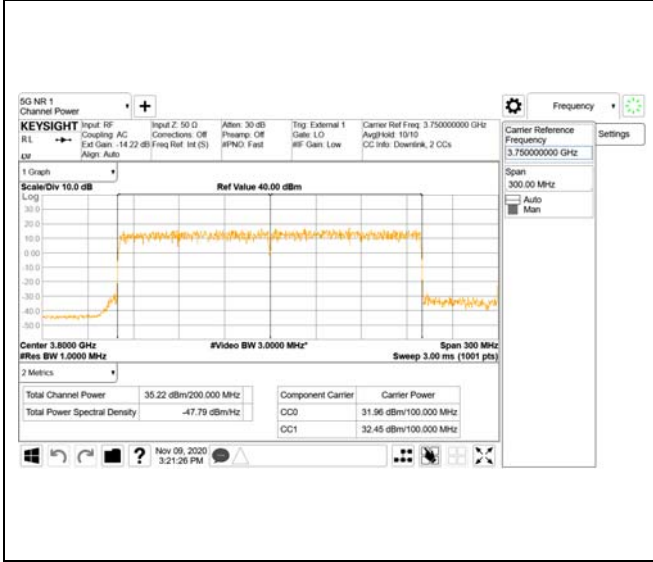

CTK Co., Ltd.
(Ho-dong), 113, Yejik-ro, Cheoin-gu,
Yongin-si, Gyeonggi-do, Korea
Tel: +82-31-339-9970
Fax: +82-31-624-9501

Report No.:
CTK-2020-04662
Page (269) / (2355)
Pages

ANT 52

QPSK