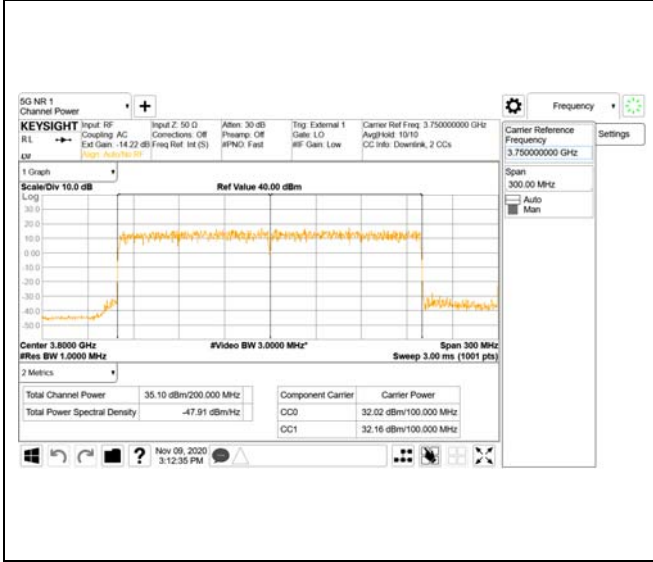

CTK Co., Ltd.
(Ho-dong), 113, Yejik-ro, Cheoin-gu,
Yongin-si, Gyeonggi-do, Korea
Tel: +82-31-339-9970
Fax: +82-31-624-9501

Report No.:
CTK-2020-04662
Page (238) / (2355)
Pages

ANT 21

QPSK