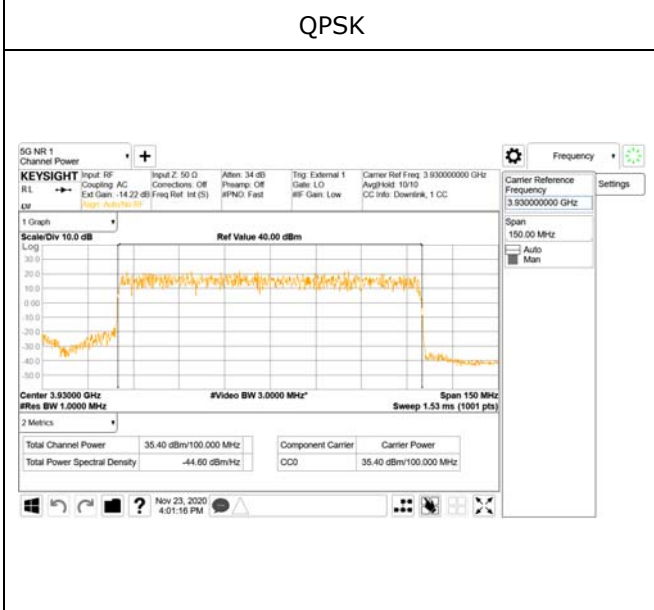

CTK Co., Ltd.
(Ho-dong), 113, Yejik-ro, Cheoin-gu,
Yongin-si, Gyeonggi-do, Korea
Tel: +82-31-339-9970
Fax: +82-31-624-9501

Report No.:
CTK-2020-04662
Page (193) / (2355)
Pages

ANT 40

QPSK