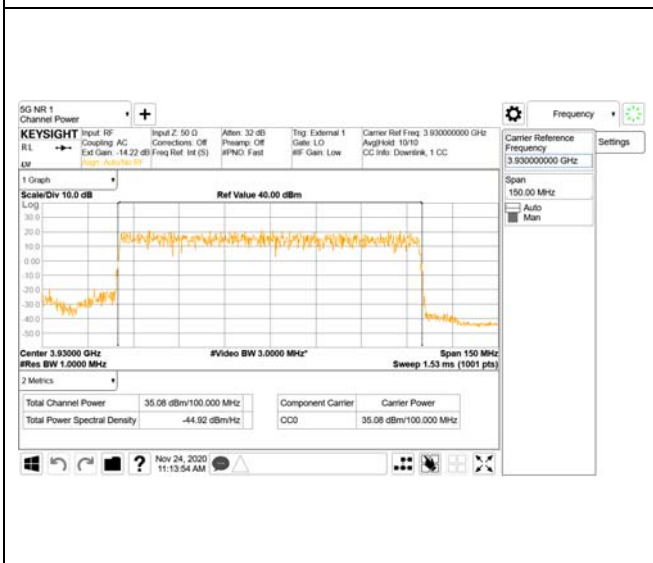

ANT 47

QPSK

16QAM

64QAM

256QAM

CTK Co., Ltd.
(Ho-dong), 113, Yejik-ro, Cheoin-gu,
Yongin-si, Gyeonggi-do, Korea
Tel: +82-31-339-9970
Fax: +82-31-624-9501

Report No.:
CTK-2020-04662
Page (201) / (2355)
Pages