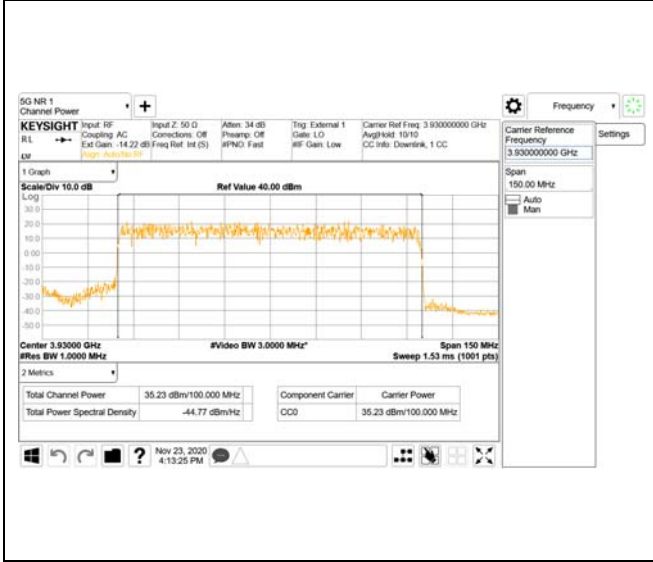

CTK Co., Ltd.
(Ho-dong), 113, Yejik-ro, Cheoin-gu,
Yongin-si, Gyeonggi-do, Korea
Tel: +82-31-339-9970
Fax: +82-31-624-9501

Report No.:
CTK-2020-04662
Page (196) / (2355)
Pages

ANT 43

QPSK