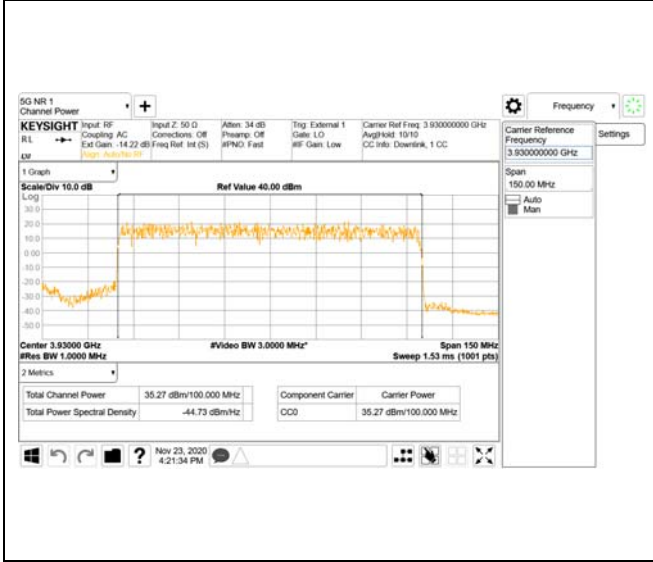

CTK Co., Ltd.
(Ho-dong), 113, Yejik-ro, Cheoin-gu,
Yongin-si, Gyeonggi-do, Korea
Tel: +82-31-339-9970
Fax: +82-31-624-9501

Report No.:
CTK-2020-04662
Page (198) / (2355)
Pages

ANT 45

QPSK