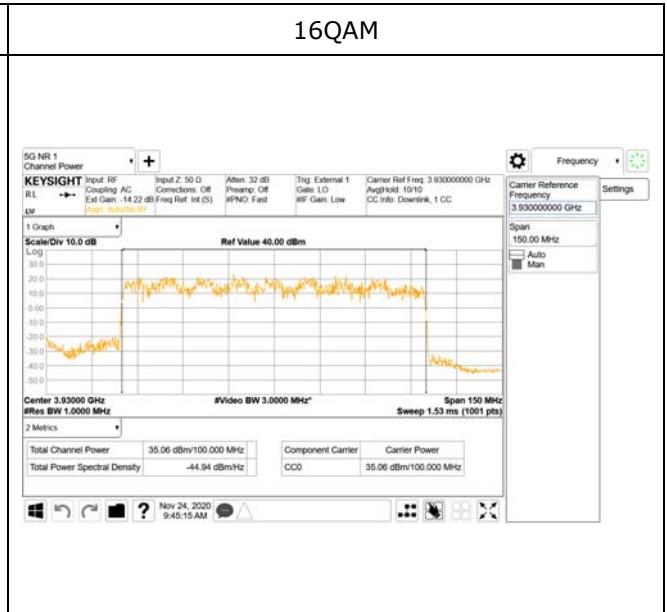

CTK Co., Ltd.
(Ho-dong), 113, Yejik-ro, Cheoin-gu,
Yongin-si, Gyeonggi-do, Korea
Tel: +82-31-339-9970
Fax: +82-31-624-9501

Report No.:
CTK-2020-04662
Page (194) / (2355)
Pages

ANT 41

QPSK

16QAM