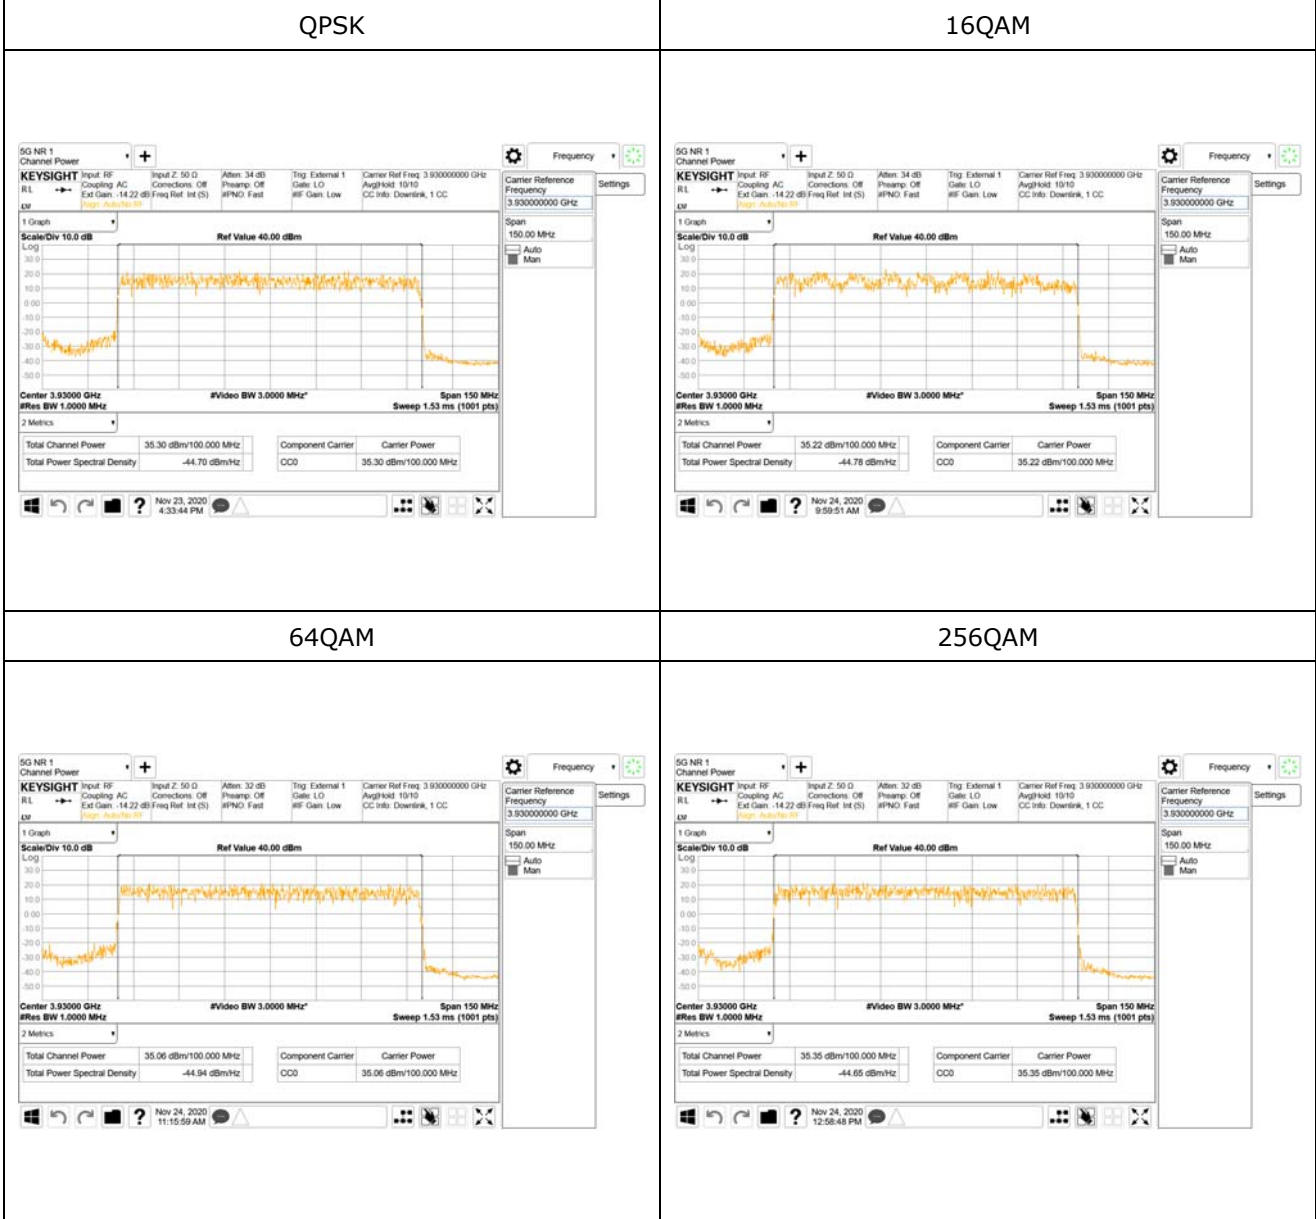

CTK Co., Ltd.
(Ho-dong), 113, Yejik-ro, Cheoin-gu,
Yongin-si, Gyeonggi-do, Korea
Tel: +82-31-339-9970
Fax: +82-31-624-9501

Report No.:
CTK-2020-04662
Page (201) / (2355)
Pages

ANT 48

QPSK

16QAM