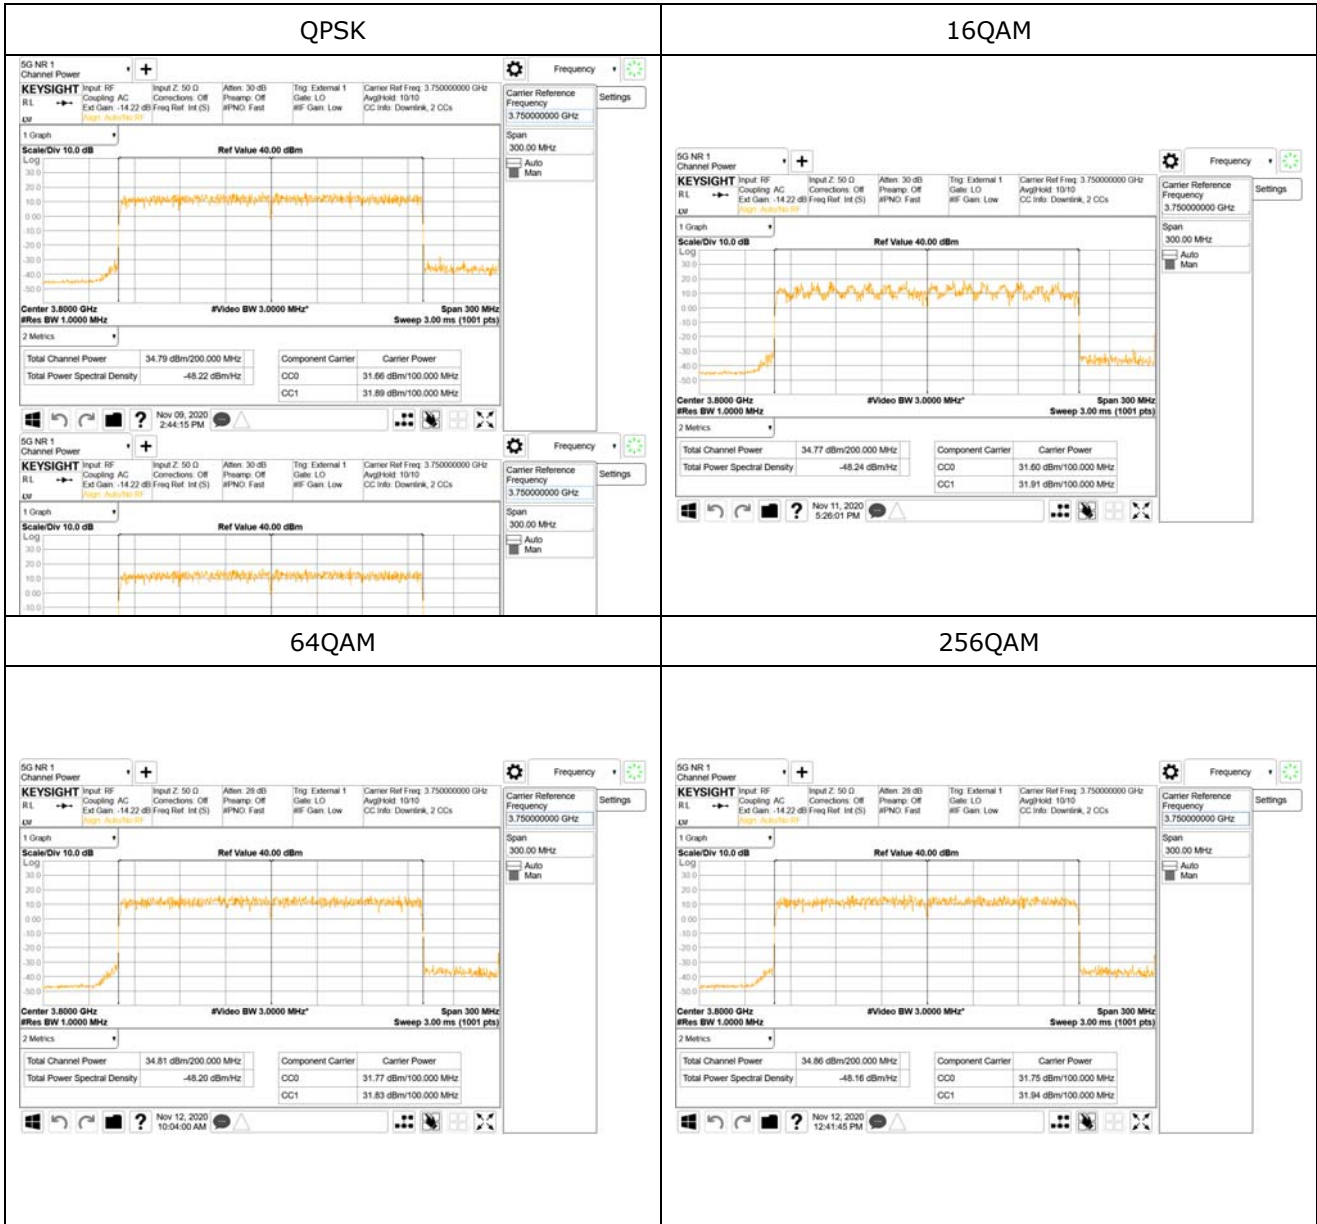

CTK Co., Ltd.
(Ho-dong), 113, Yejik-ro, Cheoin-gu,
Yongin-si, Gyeonggi-do, Korea
Tel: +82-31-339-9970
Fax: +82-31-624-9501

Report No.:
CTK-2020-04662
Page (230) / (2355)
Pages

ANT 13