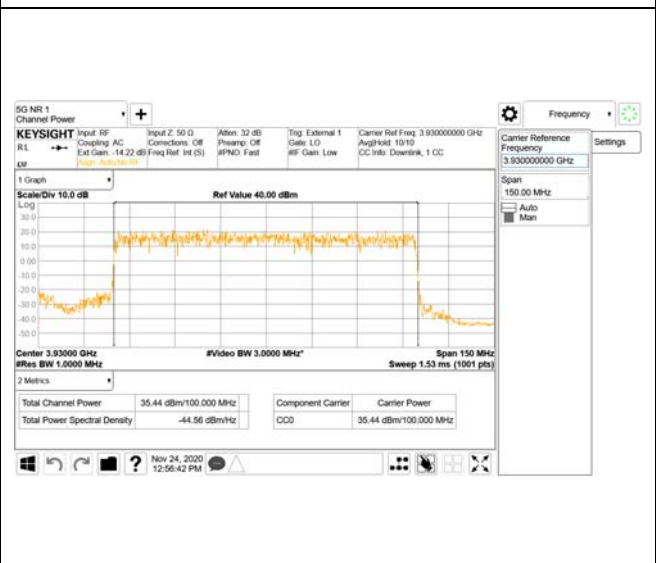

ANT 47

QPSK

16QAM

64QAM

256QAM

CTK Co., Ltd.
(Ho-dong), 113, Yejik-ro, Cheoin-gu,
Yongin-si, Gyeonggi-do, Korea
Tel: +82-31-339-9970
Fax: +82-31-624-9501

Report No.:
CTK-2020-04662
Page (201) / (2355)
Pages