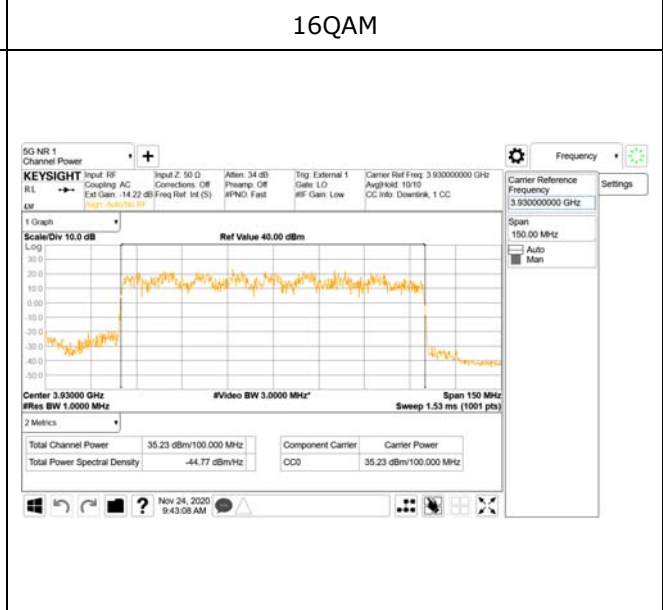

CTK Co., Ltd.
(Ho-dong), 113, Yejik-ro, Cheoin-gu,
Yongin-si, Gyeonggi-do, Korea
Tel: +82-31-339-9970
Fax: +82-31-624-9501

Report No.:
CTK-2020-04662
Page (193) / (2355)
Pages

ANT 40

QPSK

16QAM

64QAM

256QAM