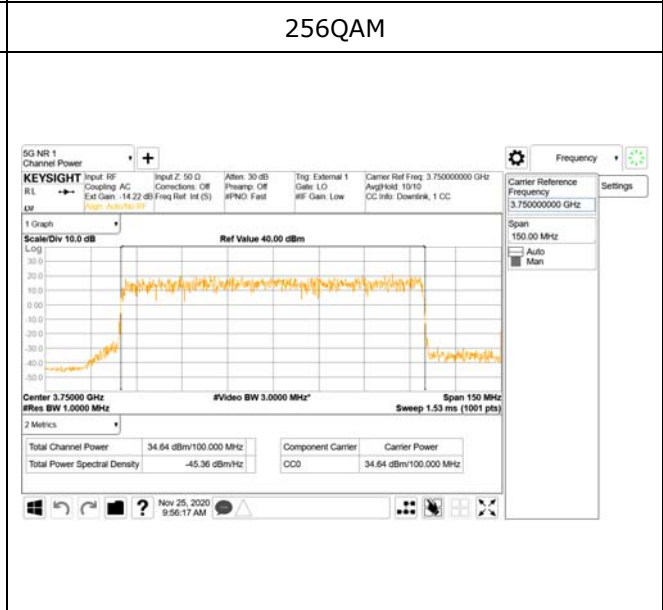

CTK Co., Ltd.
(Ho-dong), 113, Yejik-ro, Cheoin-gu,
Yongin-si, Gyeonggi-do, Korea
Tel: +82-31-339-9970
Fax: +82-31-624-9501

Report No.:
CTK-2020-04662
Page (76) / (2355)
Pages

ANT 51

QPSK

16QAM

64QAM

256QAM