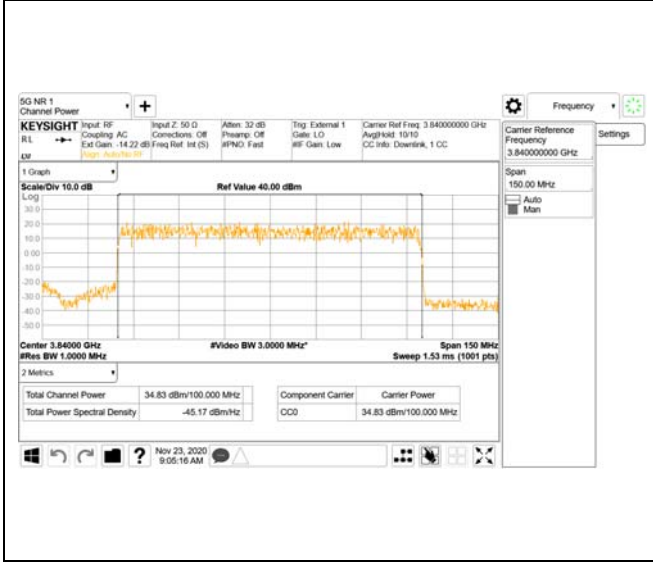

CTK Co., Ltd.
(Ho-dong), 113, Yejik-ro, Cheoin-gu,
Yongin-si, Gyeonggi-do, Korea
Tel: +82-31-339-9970
Fax: +82-31-624-9501

Report No.:
CTK-2020-04662
Page (98) / (2355)
Pages

ANT 9

QPSK