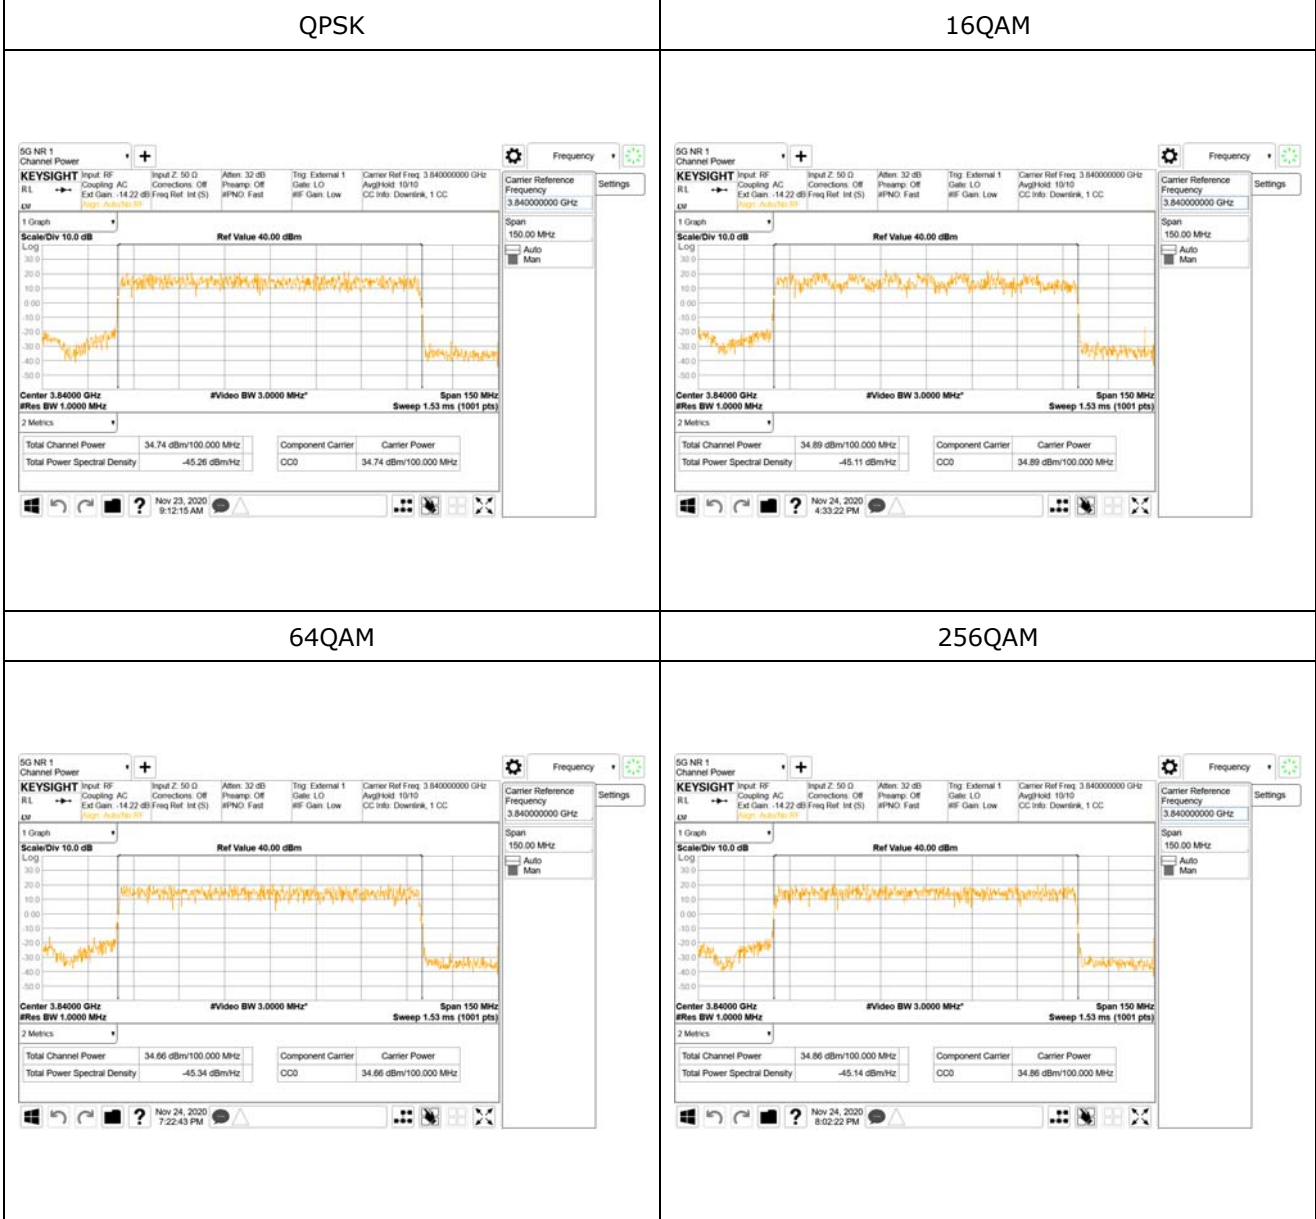

CTK Co., Ltd.
(Ho-dong), 113, Yejik-ro, Cheoin-gu,
Yongin-si, Gyeonggi-do, Korea
Tel: +82-31-339-9970
Fax: +82-31-624-9501

Report No.:
CTK-2020-04662
Page (100) / (2355)
Pages

ANT 11

QPSK

16QAM