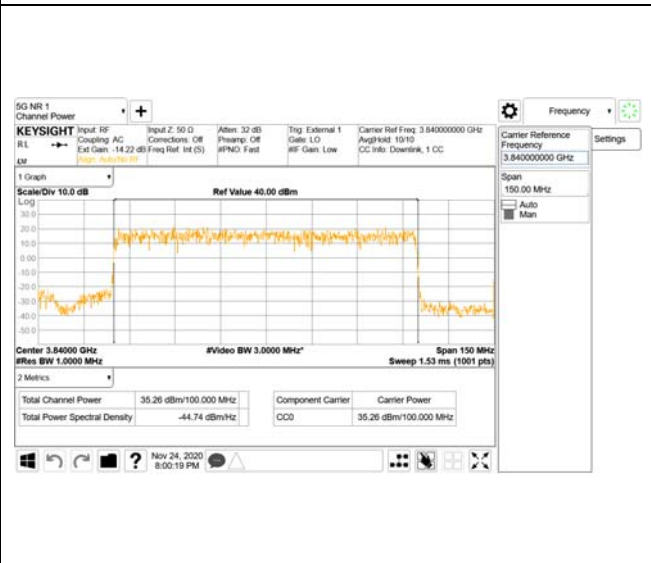

Report No.:
CTK-2020-04662
Page (99) / (2355)
Pages

ANT 10

QPSK

16QAM

64QAM

256QAM

CTK Co., Ltd.
(Ho-dong), 113, Yejik-ro, Cheoin-gu,
Yongin-si, Gyeonggi-do, Korea
Tel: +82-31-339-9970
Fax: +82-31-624-9501

Report No.:
CTK-2020-04662
Page (100) / (2355)
Pages