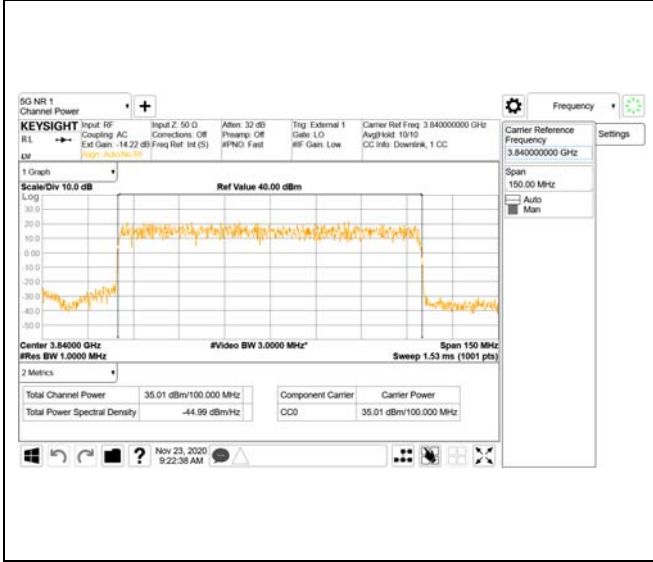

CTK Co., Ltd.
(Ho-dong), 113, Yejik-ro, Cheoin-gu,
Yongin-si, Gyeonggi-do, Korea
Tel: +82-31-339-9970
Fax: +82-31-624-9501

Report No.:
CTK-2020-04662
Page (103) / (2355)
Pages

ANT 14

QPSK