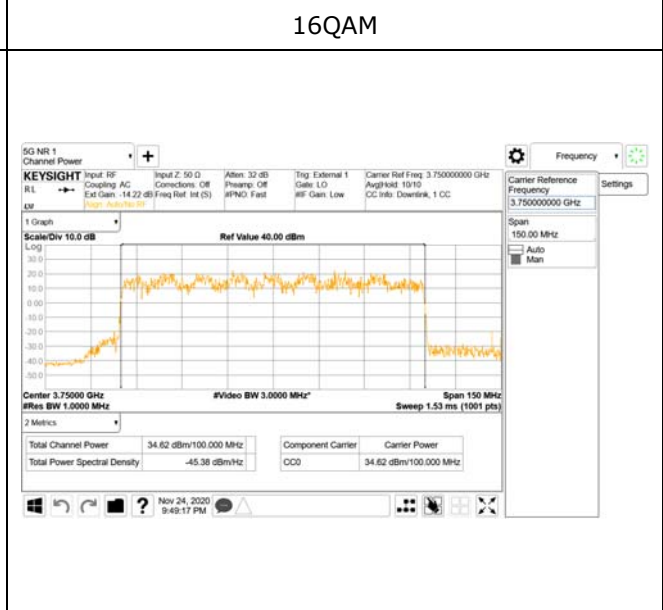

CTK Co., Ltd.
 (Ho-dong), 113, Yejik-ro, Cheoin-gu,
 Yongin-si, Gyeonggi-do, Korea
 Tel: +82-31-339-9970
 Fax: +82-31-624-9501

Report No.:
 CTK-2020-04662
 Page (76) / (2355)
 Pages

ANT 51

QPSK

16QAM

64QAM