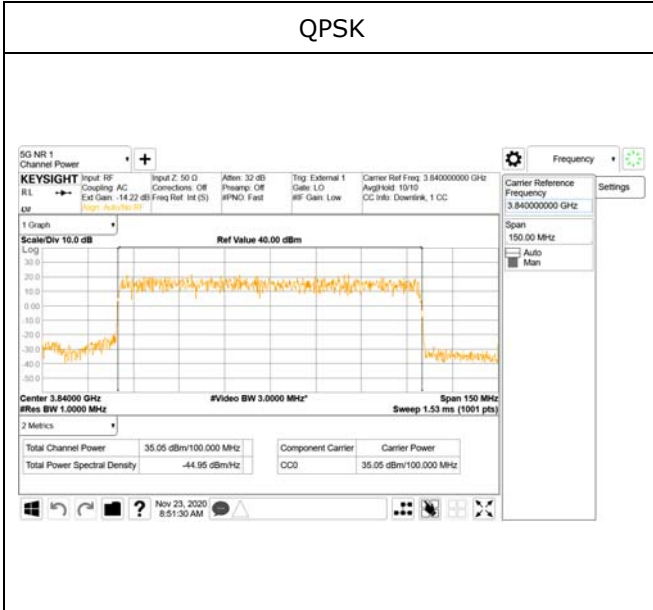

CTK Co., Ltd.
(Ho-dong), 113, Yejik-ro, Cheoin-gu,
Yongin-si, Gyeonggi-do, Korea
Tel: +82-31-339-9970
Fax: +82-31-624-9501

Report No.:
CTK-2020-04662
Page (94) / (2355)
Pages

ANT 5

QPSK