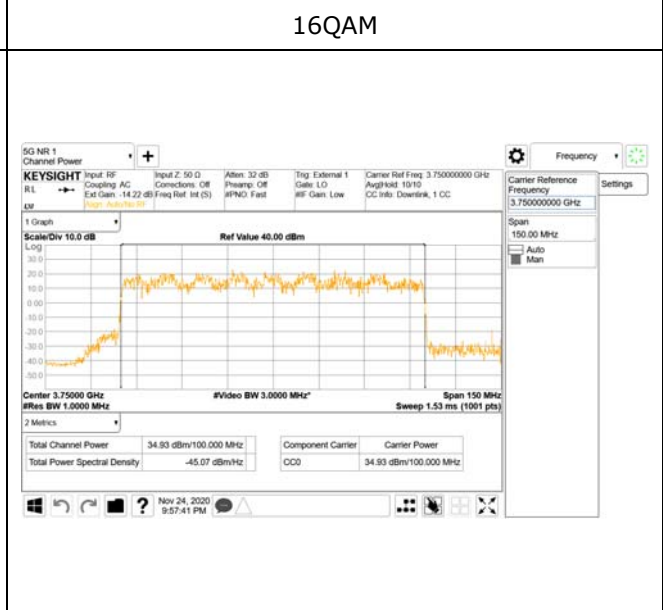

CTK Co., Ltd.
(Ho-dong), 113, Yejik-ro, Cheoin-gu,
Yongin-si, Gyeonggi-do, Korea
Tel: +82-31-339-9970
Fax: +82-31-624-9501

Report No.:
CTK-2020-04662
Page (80) / (2355)
Pages

ANT 55

QPSK

16QAM