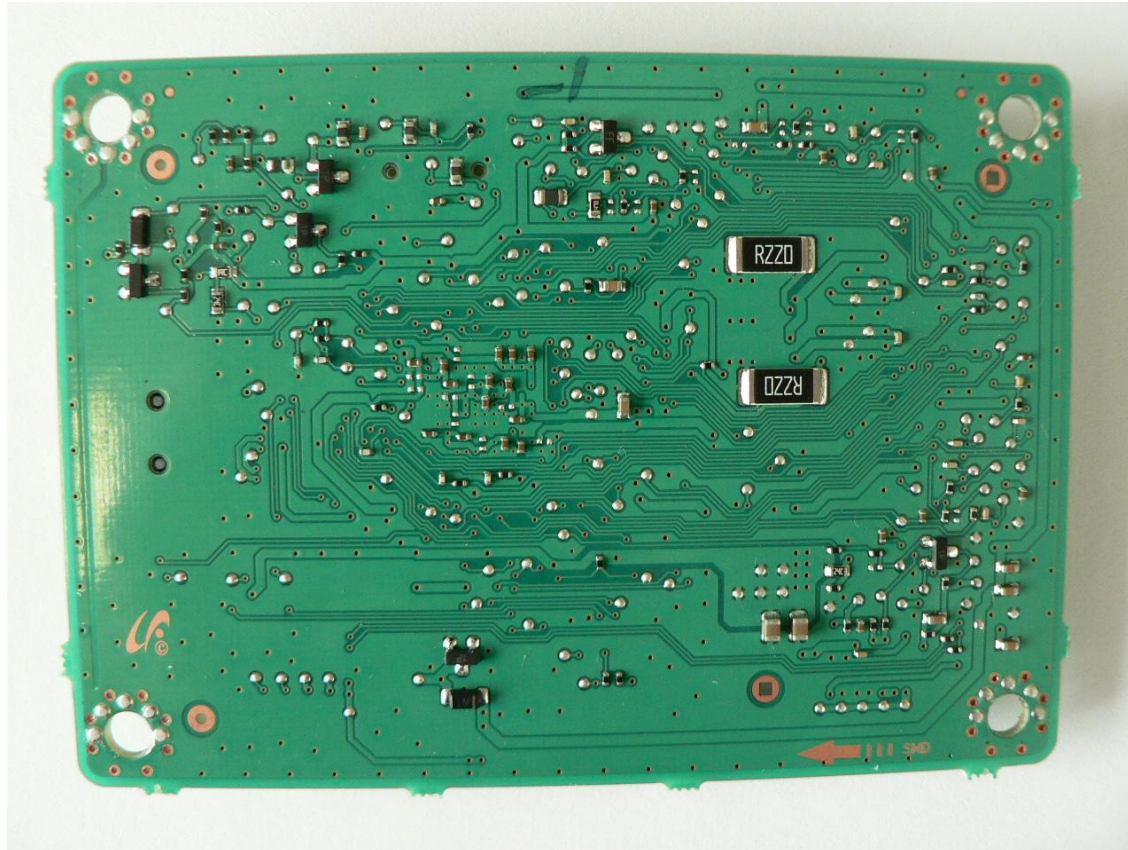

2. Internal Printer Photo

ML-2164W Printer_Front

ML-2164W Printer_Rear

ML-2164W SIDE_RIGHT

ML-2164W SIDE_LEFT

ML-2164W TOP VIEW

ML-2164W Bottom VIEW

3. PBA Photo

ML-2164W Main PBA_Top

ML-2164W Main PBA_Bottom

**SUNGHO, Bluejay V1
ML-2164W SMPS & HVPS PBA_Front**

**SUNGHO, Bluejay V1
ML-2164W SMPS & HVPS PBA_Rear**

**SHANDONG, Bluejay V1
ML-2164W SMPS & HVPS PBA_Front**

**SHANDONG, Bluejay V1
ML-2164W SMPS & HVPS PBA_Rear**

ML-2164W OPE PBA_Front

ML-2164W OPE PBA_Rear