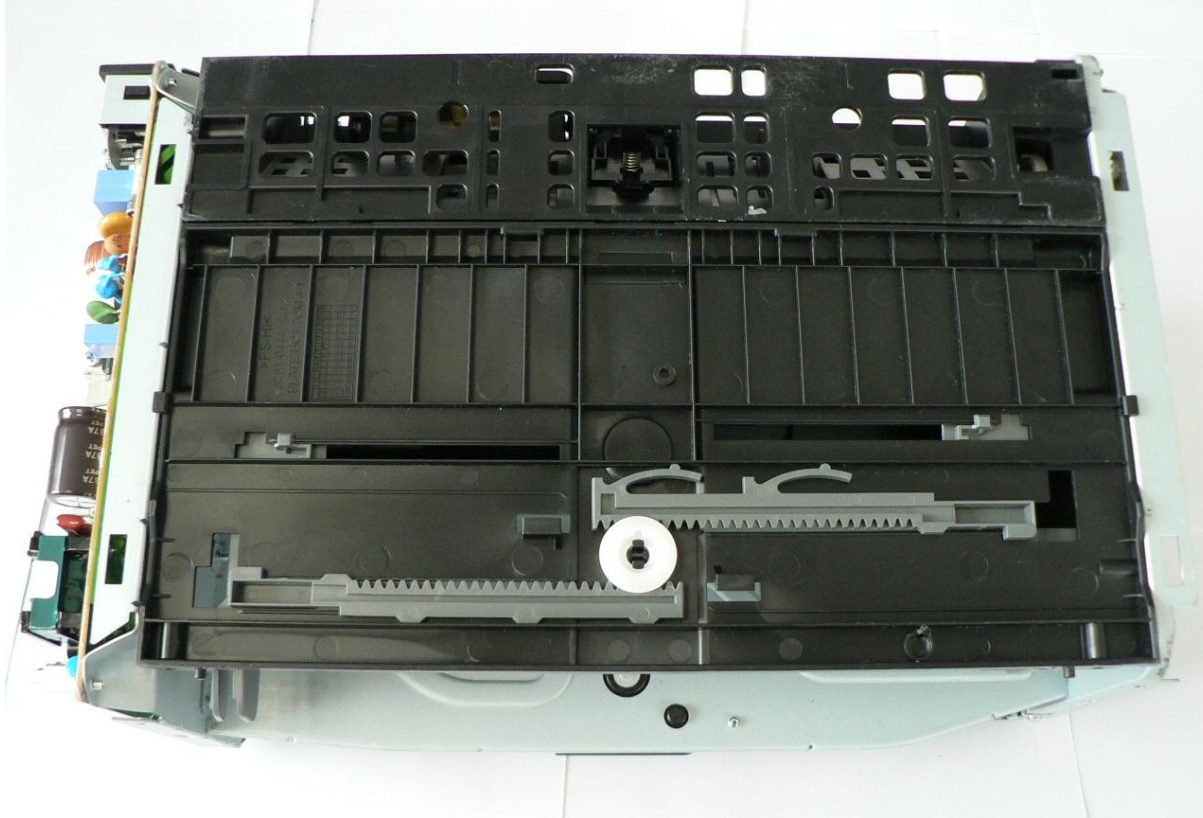

2. Internal Printer Photo

ML-2164W Printer_Front

ML-2164W Printer_Rear

ML-2164W SIDE_RIGHT

ML-2164W SIDE_LEFT

ML-2164W TOP VIEW

ML-2164W Bottom VIEW

3. PBA Photo

ML-2164W Main PBA_Top

ML-2164W Main PBA_Bottom

**SUNGHO, Bluejay V1
ML-2164W SMPS & HVPS PBA_Front**

**SUNGHO, Bluejay V1
ML-2164W SMPS & HVPS PBA_Rear**

**SHANDONG, Bluejay V1
ML-2164W SMPS & HVPS PBA_Front**