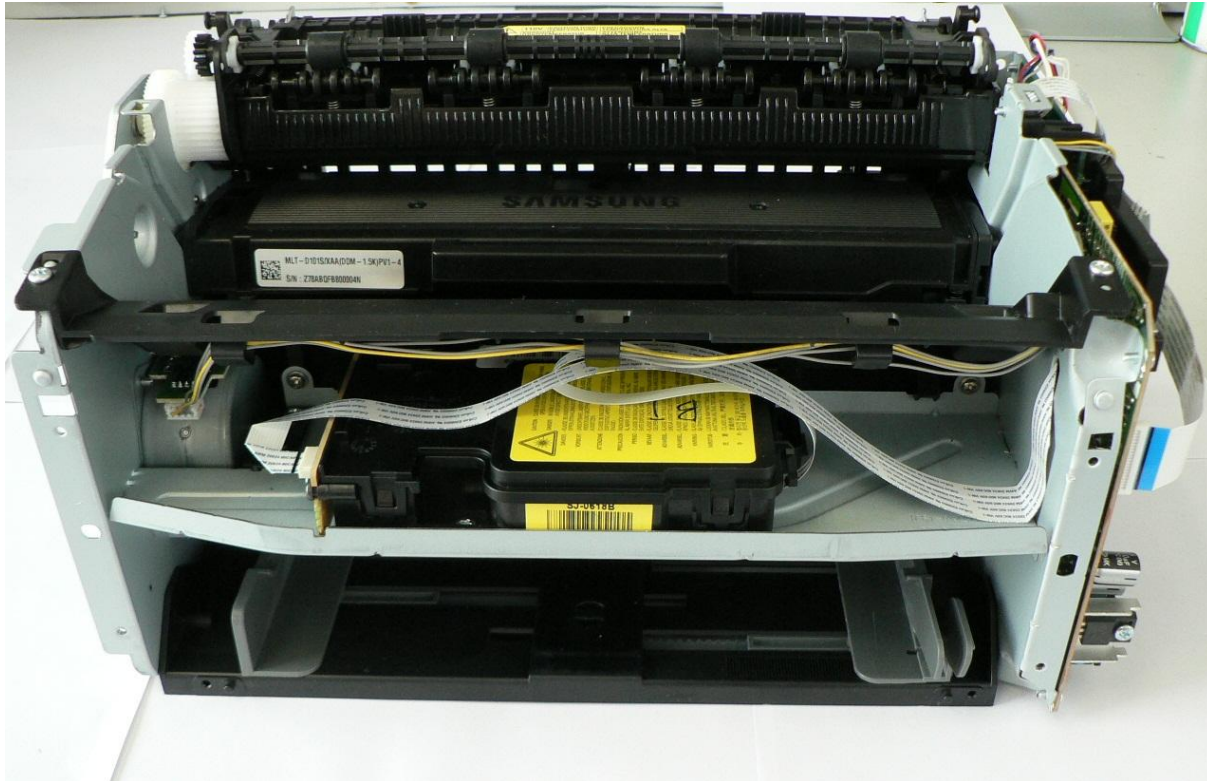

2. Internal Printer Photo

ML-2164W Printer_Front

ML-2164W Printer_Rear

ML-2164W SIDE_RIGHT

ML-2164W SIDE_LEFT

ML-2164W TOP VIEW

ML-2164W Bottom VIEW

3. PBA Photo

ML-2164W Main PBA_Top

ML-2164W Main PBA_Bottom

**SUNGHO, Bluejay V1
ML-2164W SMPS & HVPS PBA_Front**

**SUNGHO, Bluejay V1
ML-2164W SMPS & HVPS PBA_Rear**

**SHANDONG, Bluejay V1
ML-2164W SMPS & HVPS PBA_Front**