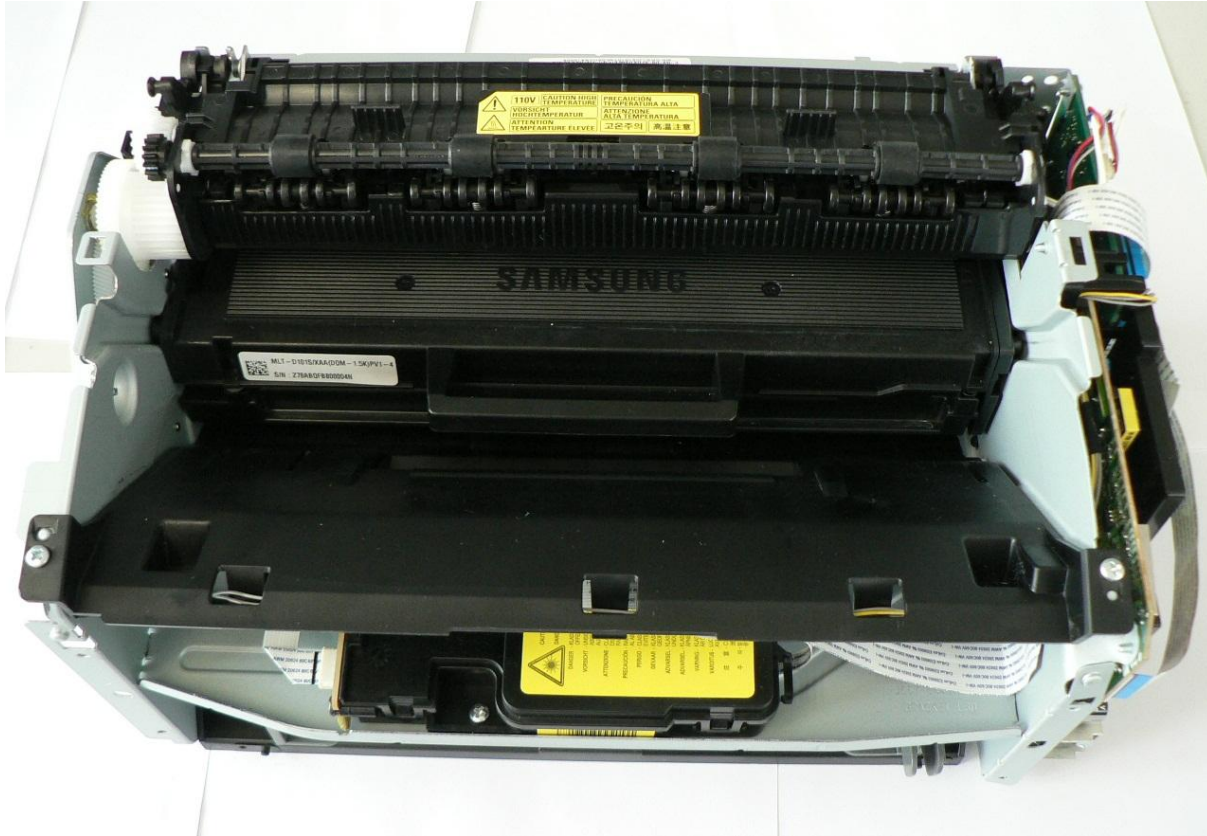

2. Internal Printer Photo

ML-2164W Printer_Front

ML-2164W Printer_Rear

ML-2164W SIDE_RIGHT

ML-2164W SIDE_LEFT

ML-2164W TOP VIEW

ML-2164W Bottom VIEW

3. PBA Photo

ML-2164W Main PBA_Top

ML-2164W Main PBA_Bottom

**SUNGHO, Bluejay V1
ML-2164W SMPS & HVPS PBA_Front**

**SUNGHO, Bluejay V1
ML-2164W SMPS & HVPS PBA_Rear**

**SHANDONG, Bluejay V1
ML-2164W SMPS & HVPS PBA_Front**