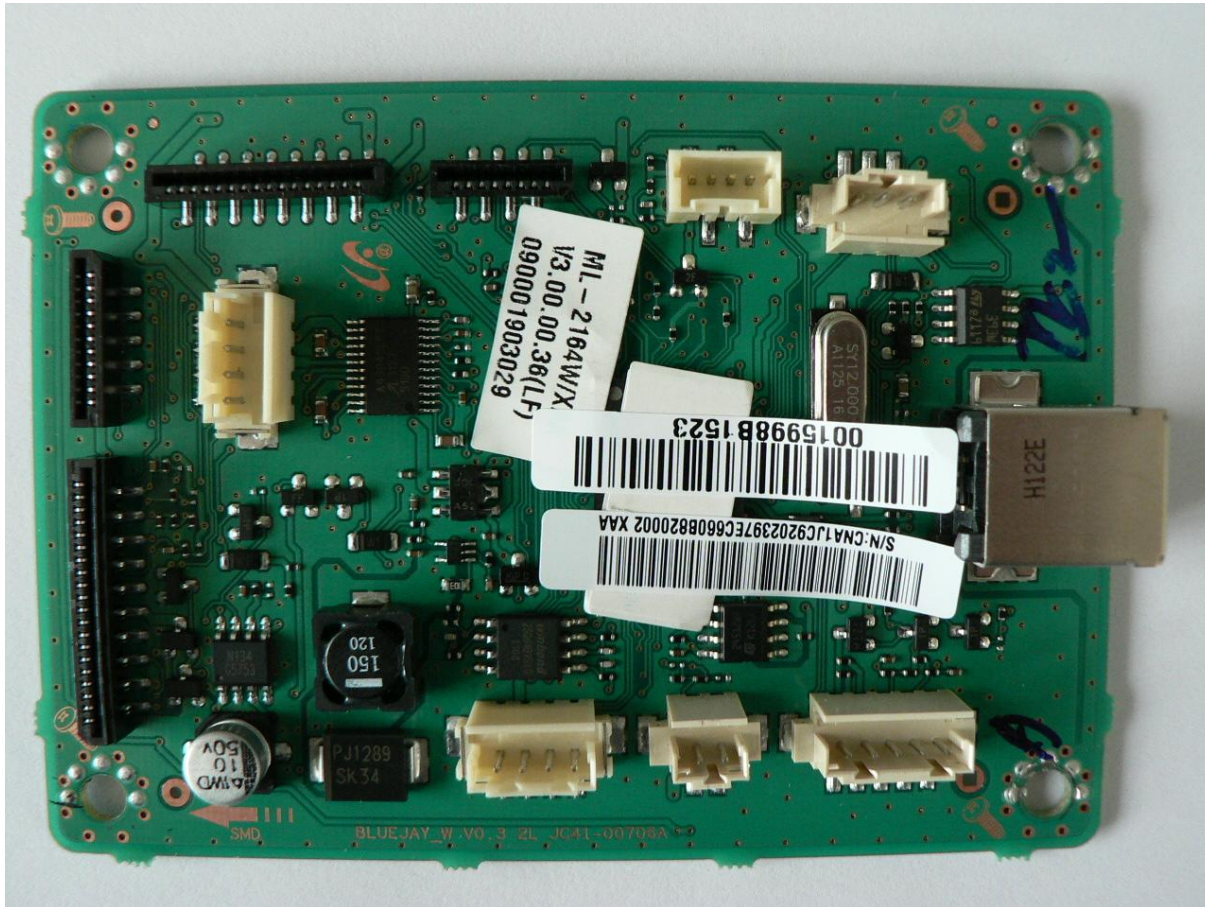

2. Internal Printer Photo

ML-2164W Printer_Front

ML-2164W Printer_Rear

ML-2164W SIDE_RIGHT

ML-2164W SIDE_LEFT

ML-2164W TOP VIEW

ML-2164W Bottom VIEW

3. PBA Photo

ML-2164W Main PBA_Top

ML-2164W Main PBA_Bottom

**SUNGHO, Bluejay V1
ML-2164W SMPS & HVPS PBA_Front**

**SUNGHO, Bluejay V1
ML-2164W SMPS & HVPS PBA_Rear**

**SHANDONG, Bluejay V1
ML-2164W SMPS & HVPS PBA_Front**

**SHANDONG, Bluejay V1
ML-2164W SMPS & HVPS PBA_Rear**

ML-2164W OPE PBA_Front

ML-2164W OPE PBA_Rear