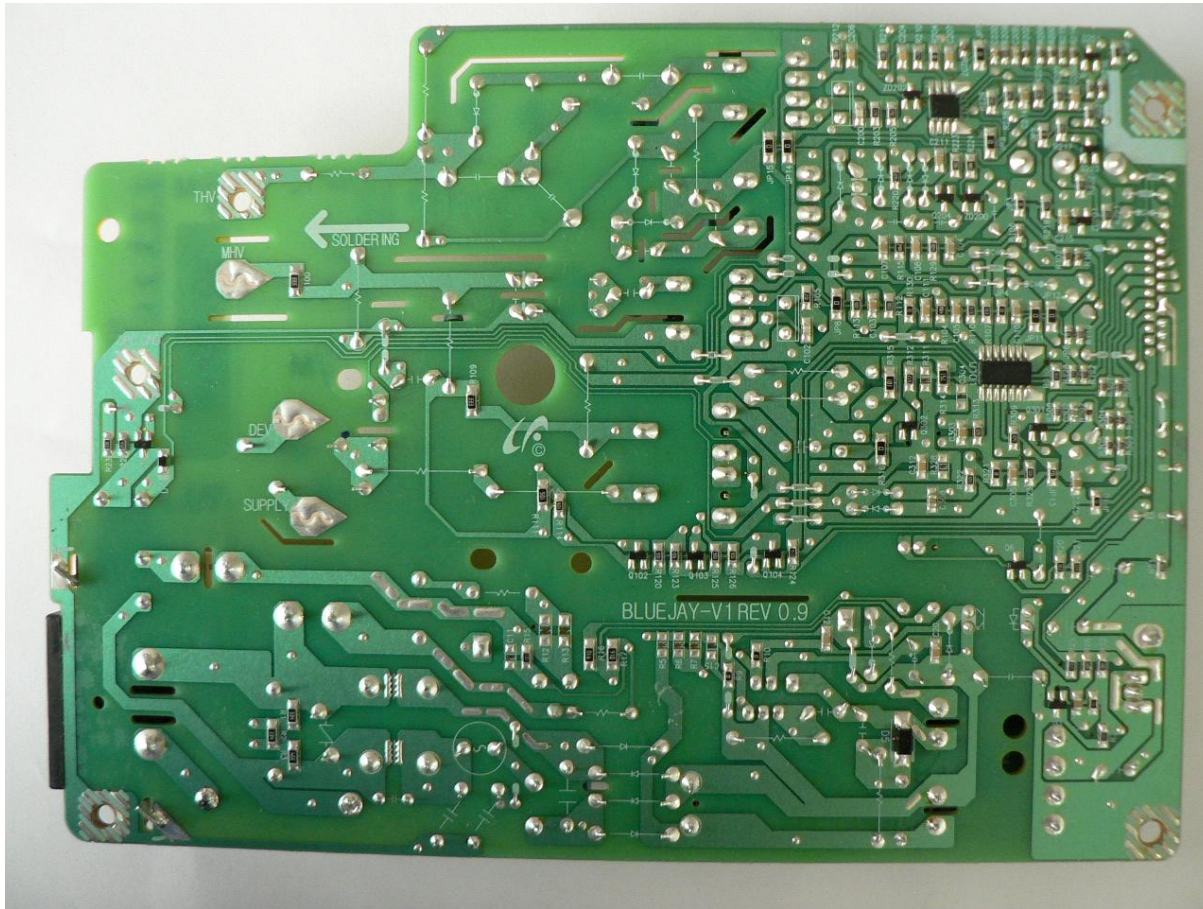

2. Internal Printer Photo

ML-2164W Printer_Front

ML-2164W Printer_Rear

ML-2164W SIDE_RIGHT

ML-2164W SIDE_LEFT

ML-2164W TOP VIEW

ML-2164W Bottom VIEW

3. PBA Photo

ML-2164W Main PBA_Top

ML-2164W Main PBA_Bottom

**SUNGHO, Bluejay V1
ML-2164W SMPS & HVPS PBA_Front**

**SUNGHO, Bluejay V1
ML-2164W SMPS & HVPS PBA_Rear**

**SHANDONG, Bluejay V1
ML-2164W SMPS & HVPS PBA_Front**

**SHANDONG, Bluejay V1
ML-2164W SMPS & HVPS PBA_Rear**

ML-2164W OPE PBA_Front

ML-2164W OPE PBA_Rear