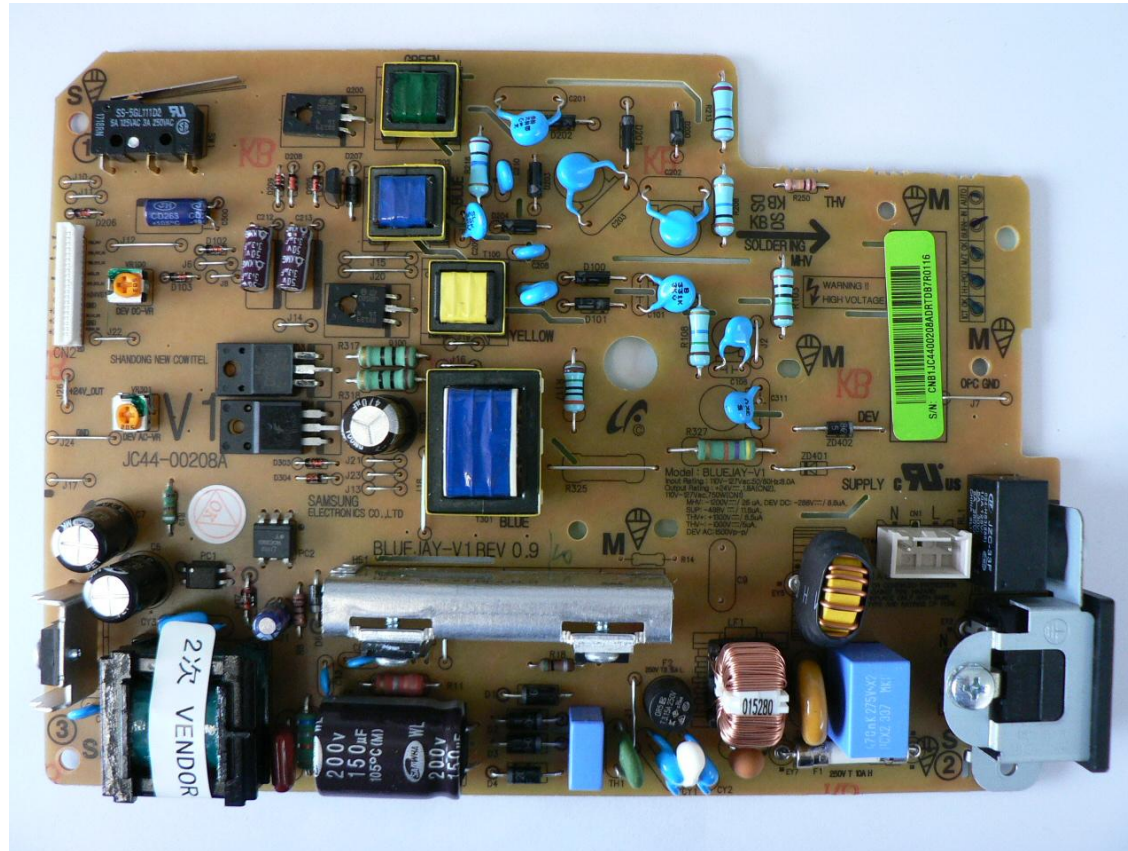

ML-2164W Main PBA_Top

ML-2164W Main PBA_Bottom

**SUNGHO, Bluejay V1
ML-2164W SMPS & HVPS PBA_Front**

**SUNGHO, Bluejay V1
ML-2164W SMPS & HVPS PBA_Rear**

**SHANDONG, Bluejay V1
ML-2164W SMPS & HVPS PBA_Front**