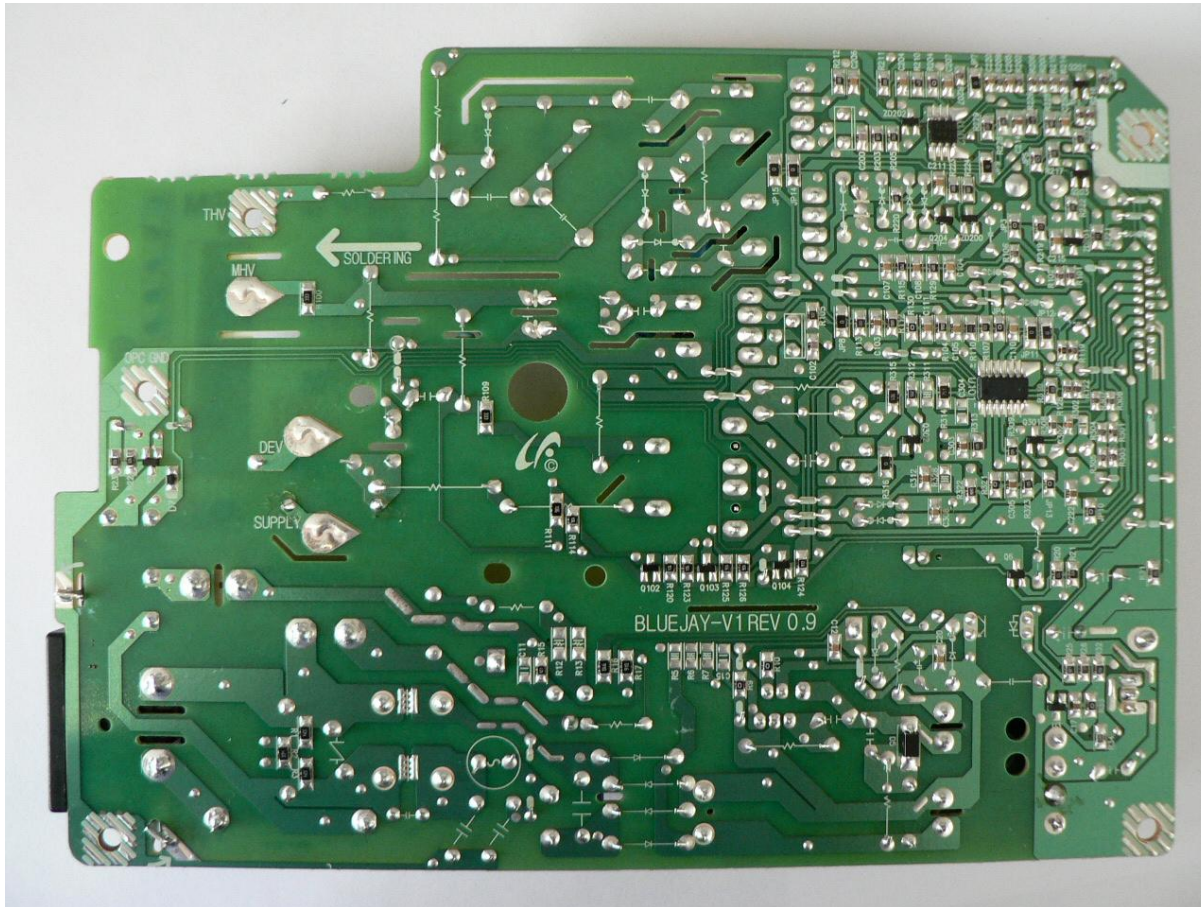

ML-2164W Main PBA_Top

ML-2164W Main PBA_Bottom

**SUNGHO, Bluejay V1
ML-2164W SMPS & HVPS PBA_Front**

**SUNGHO, Bluejay V1
ML-2164W SMPS & HVPS PBA_Rear**

**SHANDONG, Bluejay V1
ML-2164W SMPS & HVPS PBA_Front**

**SHANDONG, Bluejay V1
ML-2164W SMPS & HVPS PBA_Rear**

ML-2164W OPE PBA_Front

ML-2164W OPE PBA_Rear