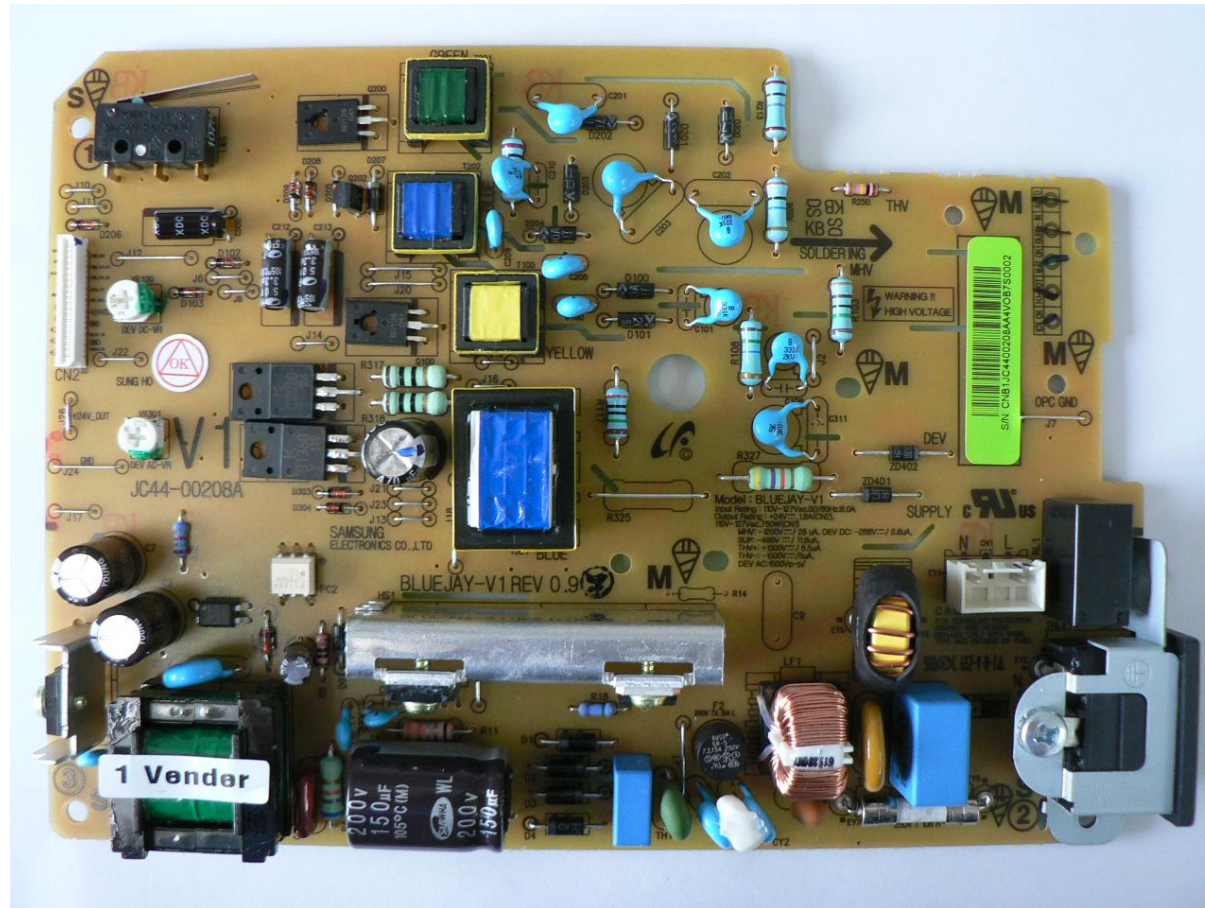

2. Internal Printer Photo

ML-2164W Printer_Front

ML-2164W Printer_Rear

ML-2164W SIDE_RIGHT

ML-2164W SIDE_LEFT

ML-2164W TOP VIEW

ML-2164W Bottom VIEW

3. PBA Photo

ML-2164W Main PBA_Top

ML-2164W Main PBA_Bottom

**SUNGHO, Bluejay V1
ML-2164W SMPS & HVPS PBA_Front**

**SUNGHO, Bluejay V1
ML-2164W SMPS & HVPS PBA_Rear**

**SHANDONG, Bluejay V1
ML-2164W SMPS & HVPS PBA_Front**

**SHANDONG, Bluejay V1
ML-2164W SMPS & HVPS PBA_Rear**

ML-2164W OPE PBA_Front

ML-2164W OPE PBA_Rear