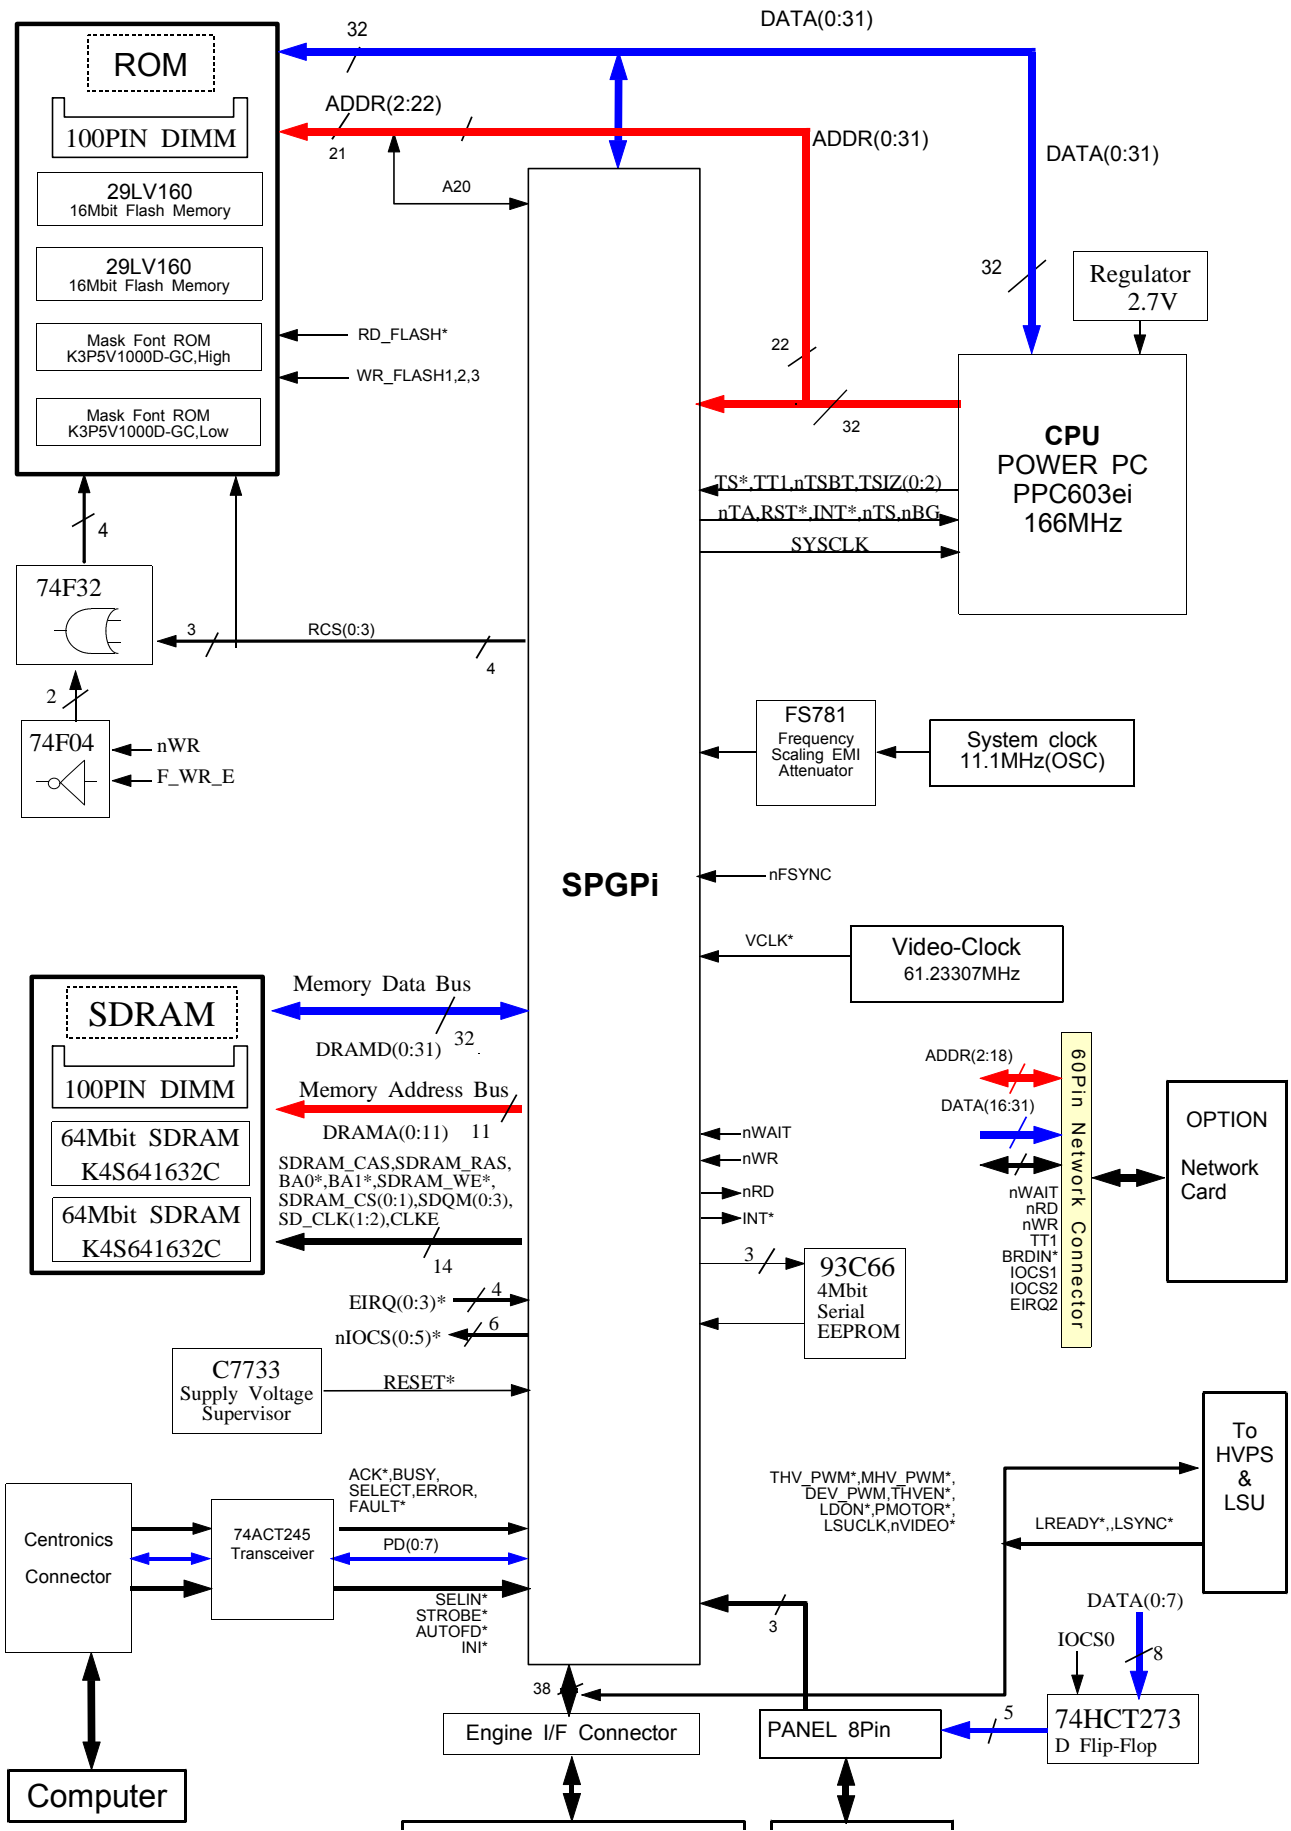

ML-1650 Video Controller Block Diagram

ML-1650 Engine Block Diagram