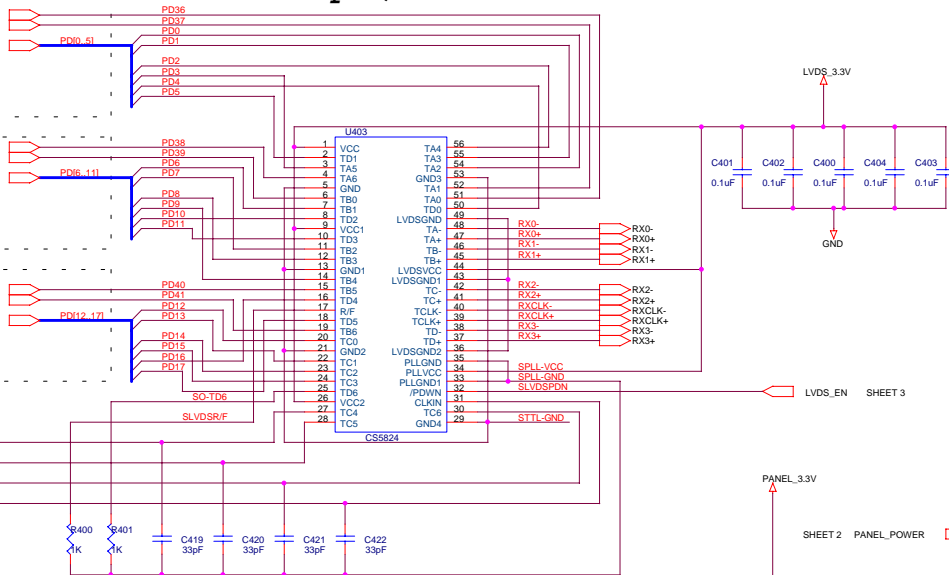

RED

SHEET 2 PD38
SHEET 2 PD39
SHEET 2 PD[6..11]

GREEN

SHEET 2 PD40
SHEET 2 PD41
SHEET 2 PD[12..17]

BLUE

SHEET 2 PHS R402 33
SHEET 2 PVS R403 33
SHEET 2 PDISPE R404 33
SHEET 2 PCLKA R405 33

Title		
4. LVDS & POWER		
Size	Document Number	Rev
C	NONE	B
Date:	Friday, January 04, 2002	Sheet 4 of 7