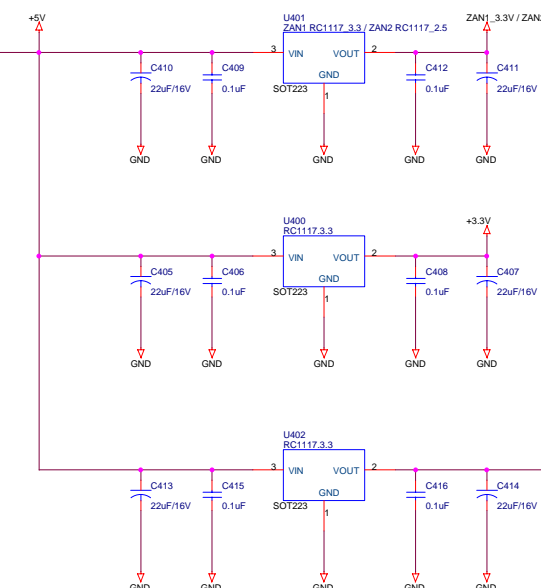

RED

SHEET 2 PD38
SHEET 2 PD39
SHEET 2 PD[6..11]

GREEN

SHEET 2 PD40
SHEET 2 PD41
SHEET 2 PD[12..17]

BLUE

SHEET 2 PHS R402 33
SHEET 2 PVS R403 33
SHEET 2 PDISPE R404 33
SHEET 2 PCLKA R405 33

Title		
4. LVDS & POWER		
Size	Document Number	Rev
C	NONE	B
Date:	Friday, January 04, 2002	Sheet 4 of 7