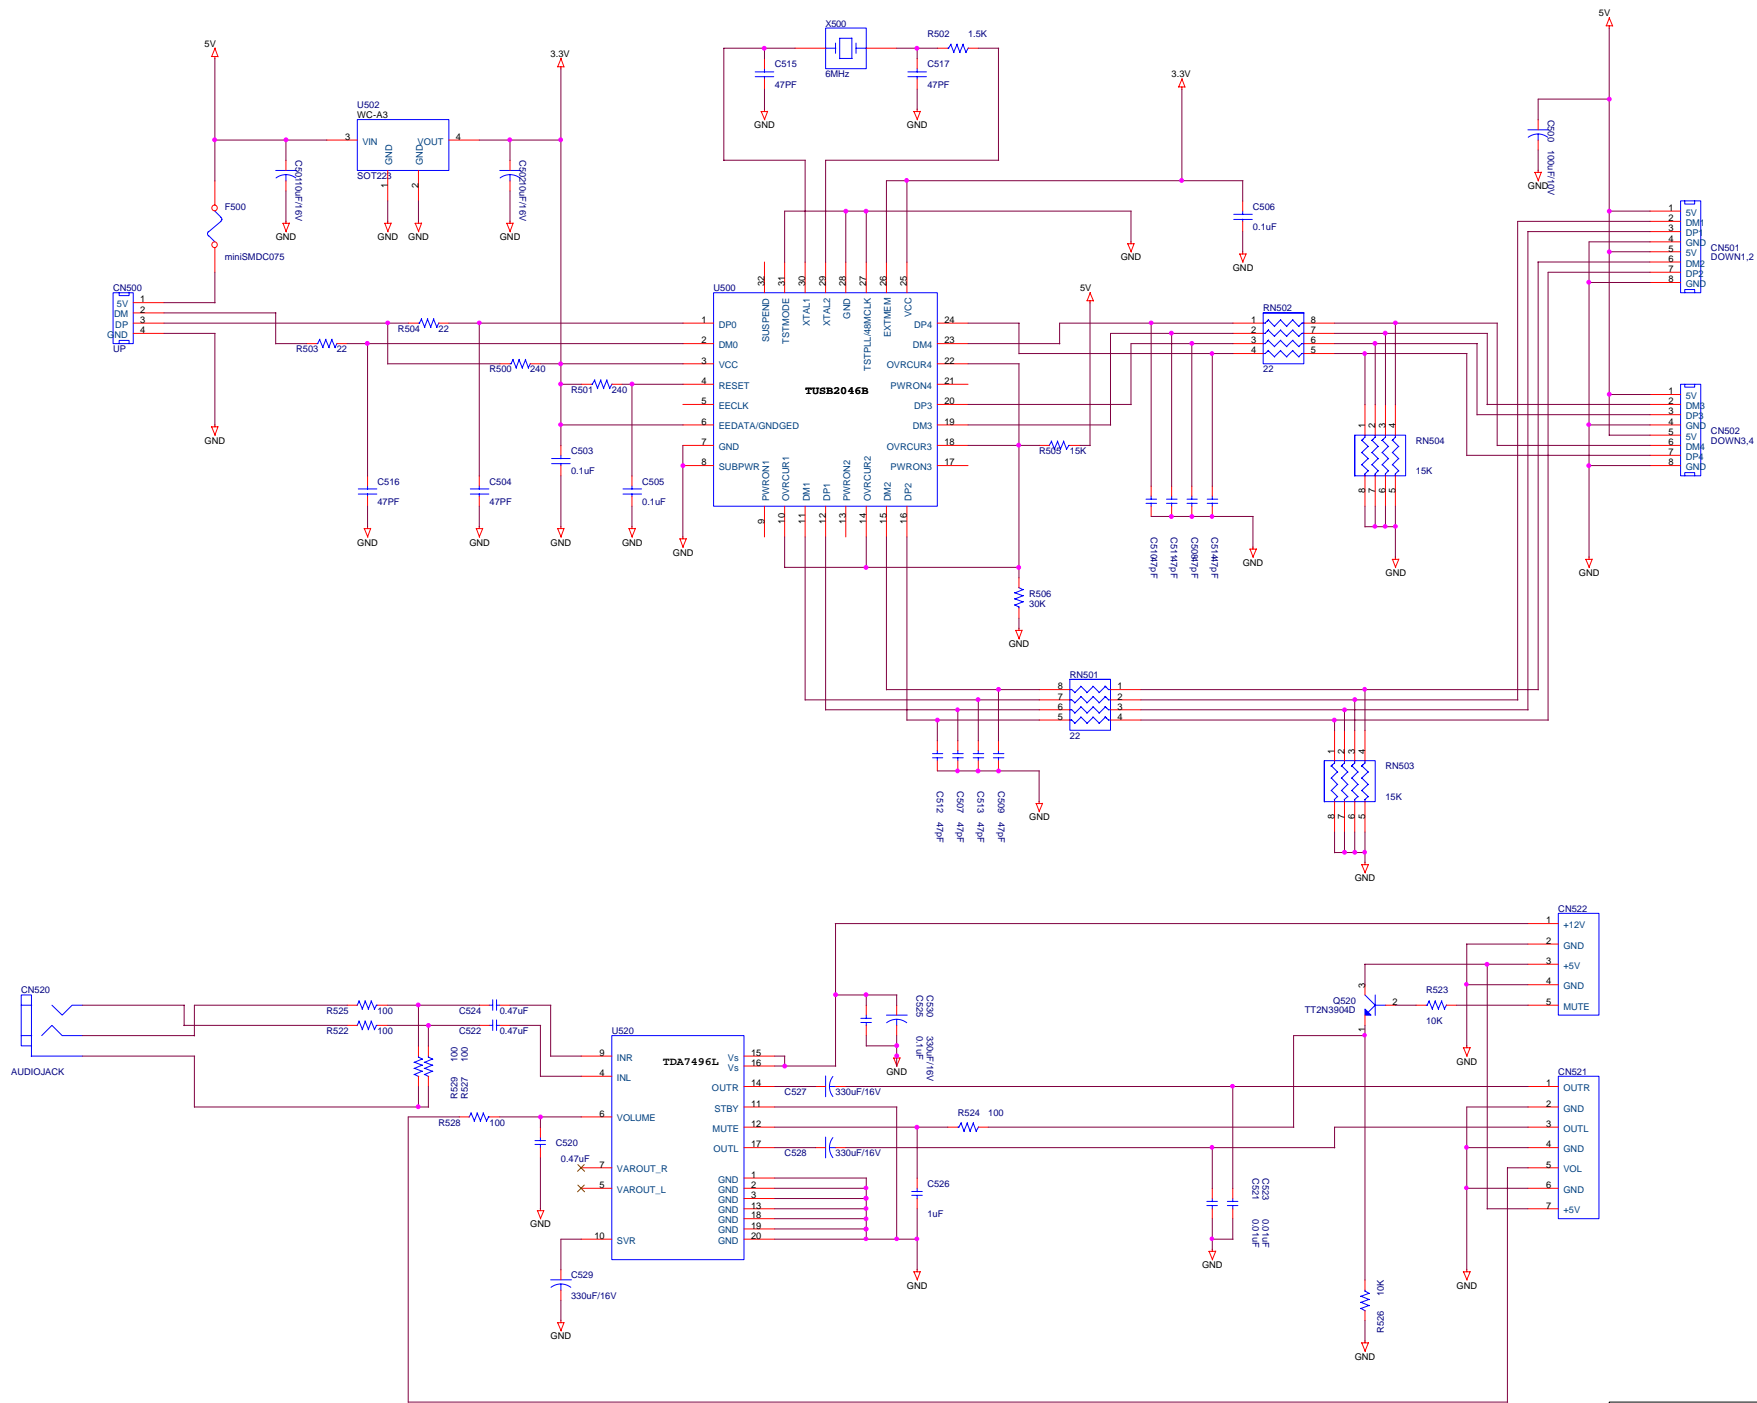

SHEET 2
SHEET 2
SHEET 2
SHEET 2

VGA_CON SHEET 2

Only L1510B

Title		
3. MCU(MTV312M)		
Size	Document Number	Rev
C	NONE	B
Date:	Friday, January 04, 2002	Sheet 3 of 7

1px1/c1k

SHEET 2 PD36
SHEET 2 PD37
SHEET 2 PD[0..5]

RED

SHEET 2 PD38
SHEET 2 PD39
SHEET 2 PD[6..11]

GREEN

SHEET 2 PD40
SHEET 2 PD41
SHEET 2 PD[12..17]

BLUE

SHEET 2 PHS R402 33
SHEET 2 PVS R403 33
SHEET 2 PDISPE R404 33
SHEET 2 PCLKA R405 33

Title		
4. LVDS & POWER		
Size	Document Number	Rev
C	NONE	B
Date:	Friday, January 04, 2002	Sheet 4 of 7