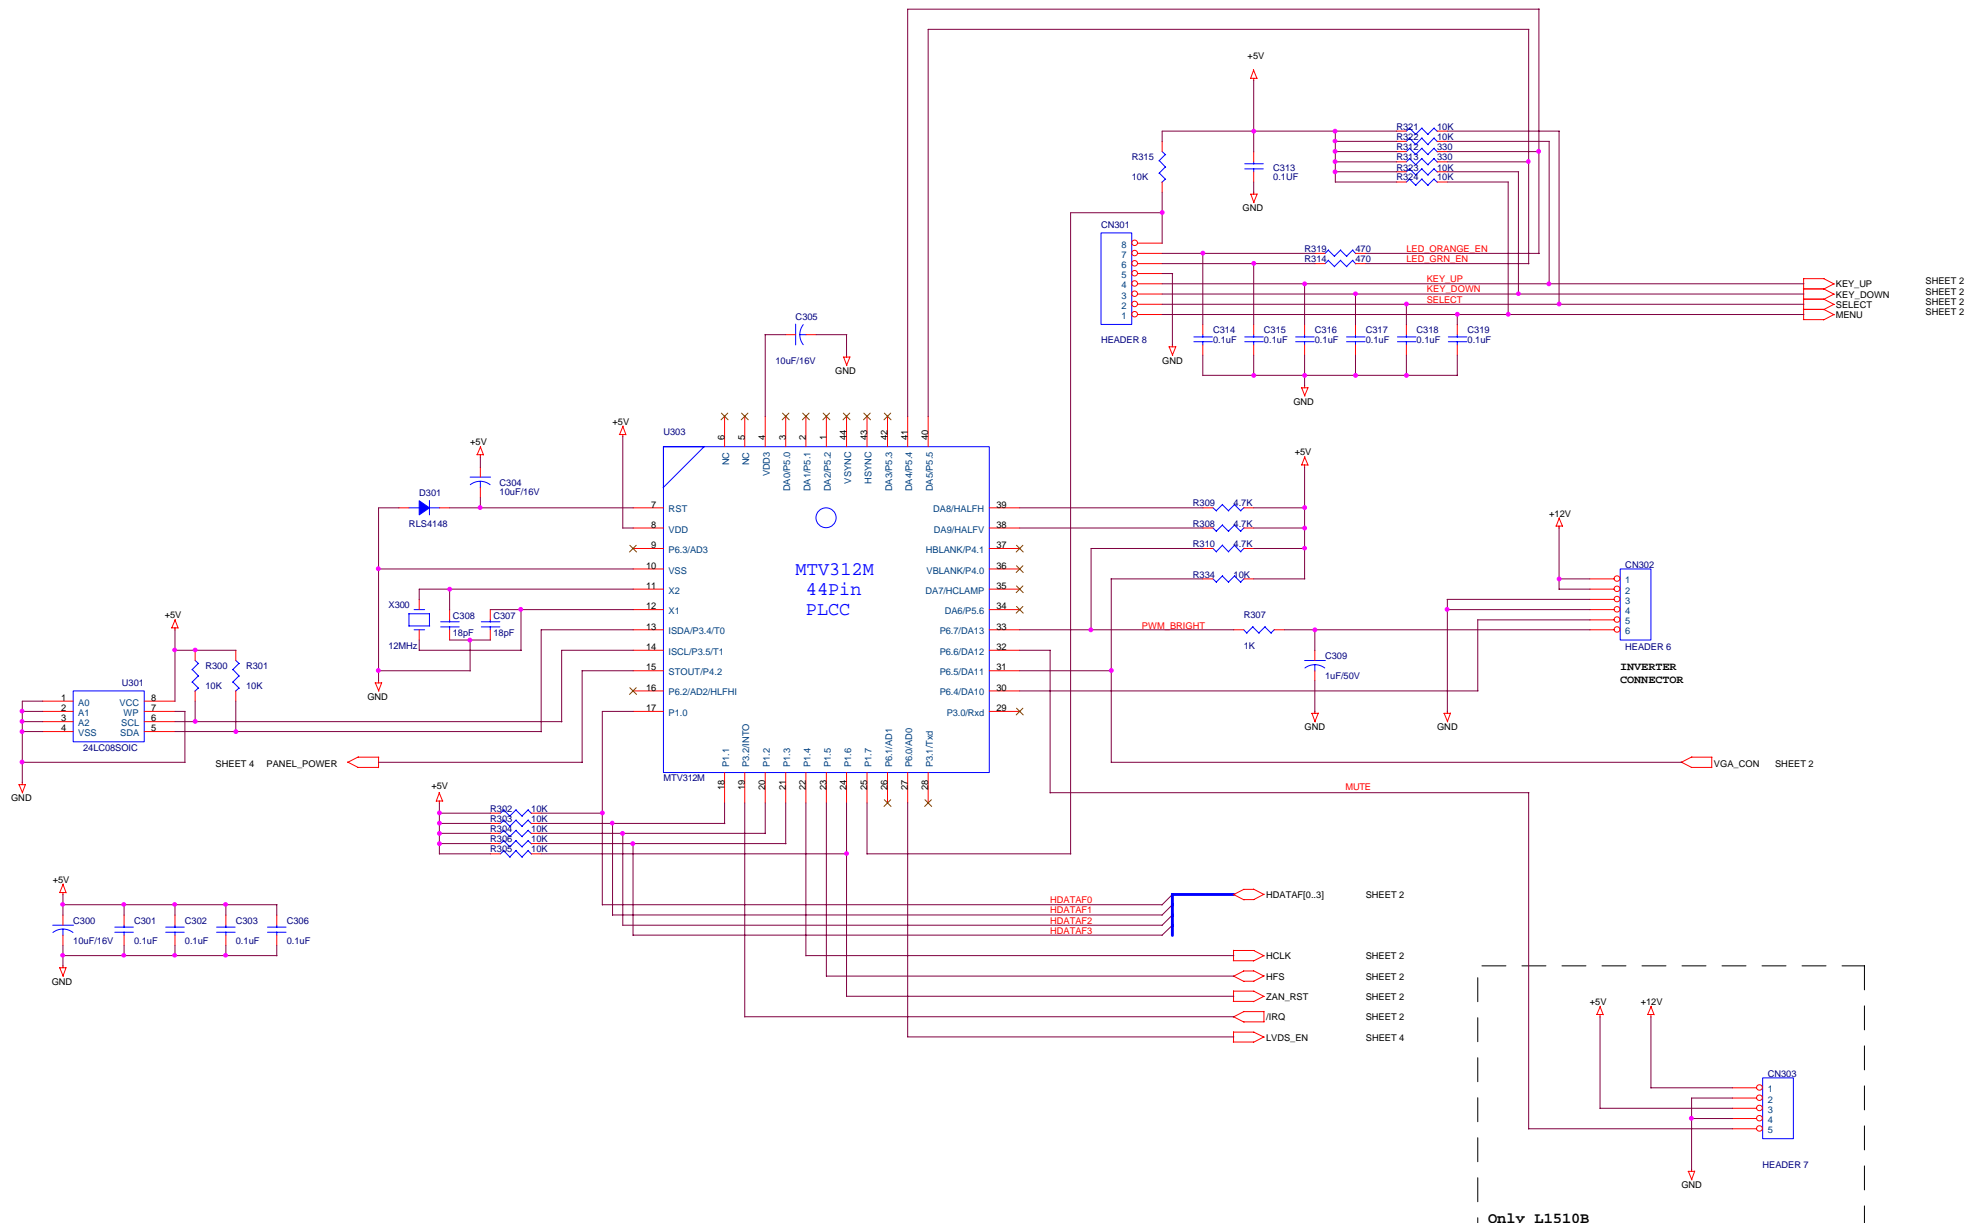

SHEET 2
SHEET 2
SHEET 2
SHEET 2

VGA_CON SHEET 2

Only L1510B

Title		
3. MCU(MTV312M)		
Size	Document Number	Rev
C	NONE	B
Date:	Friday, January 04, 2002	Sheet 3 of 7

1px1/c1k

SHEET 2 PD36
SHEET 2 PD37
SHEET 2 PD[0..5]