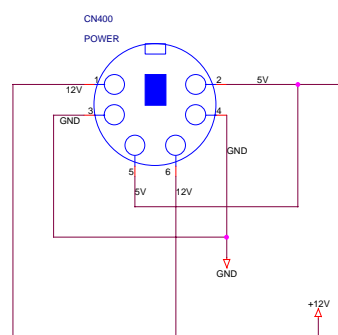

RED

SHEET 2 PD38
SHEET 2 PD39
SHEET 2 PD[6..11]

GREEN

SHEET 2 PD40
SHEET 2 PD41
SHEET 2 PD[12..17]

BLUE

SHEET 2 PHS R402 33
SHEET 2 PVS R403 33
SHEET 2 PDISPE R404 33
SHEET 2 PCLKA R405 33

Title		
4. LVDS & POWER		
Size	Document Number	Rev
C	NONE	B
Date:	Friday, January 04, 2002	Sheet 4 of 7