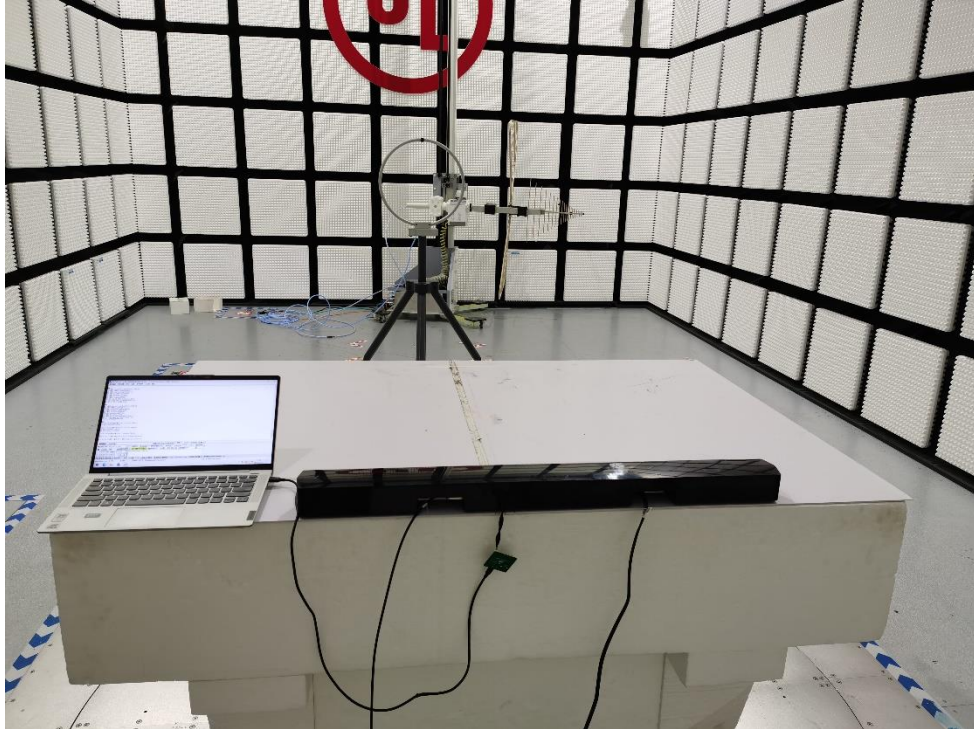

Appendix III

Setup Photographs

Conducted Disturbance

Radiated Disturbance Below 1 GHz and Above 30 MHz

Radiated Disturbance Below 30 MHz

RADIATED RF MEASUREMENT SETUP