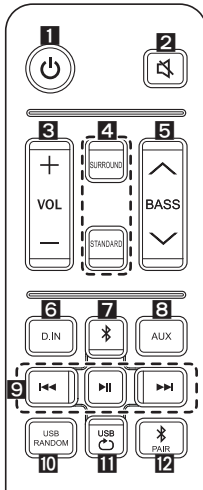

01 USING THE REMOTE CONTROL

- 1** Power button
- 2** (Mute) button
- 3** VOL (Volume) button
- 4** SURROUND or STANDARD button
Press to select the desired sound effect by choosing SURROUND or STANDARD.
- 5** BASS button
- 6** D.IN button
Press to enter the "D.IN" mode.
- 7** Bluetooth button
Press to enter the "Bluetooth" mode.
- 8** AUX button
Press to enter the "AUX" mode.
- 9** button
Press the button to select the previous music file.
Press the button to play/pause a music file.
Press the button to select the next music file.
- 10** USB RANDOM button
The playback mode of the USB storage device changes to random repeat.
- 11** USB button
Press to enter the "USB" mode.
- 12** Bluetooth PAIR button
Press this button to pair a new Bluetooth device.

02 INSTALLING THE WALL MOUNT (OPTIONAL) Wallmount Components

Installation Precautions

- Install on a vertical wall only.
- Do not install in a place with high temperature or humidity.
- Verify whether the wall is strong enough to support the product's weight. If not, reinforce the wall or choose another installation point.
- Purchase and use the fixing screws or anchors appropriate for the kind of wall you have (plaster board, iron board, wood, etc.). If possible, fix the support screws into wall studs.
- Purchase wall mounting screws according to the type and thickness of the wall you want to mount the Soundbar on.
 - Diameter: M4
 - Length: 1.6 inches (40 mm) or longer.
- Connect cables from the unit to external devices before you install the Soundbar on the wall.
- Make sure the unit is turned off and unplugged before you install it. Otherwise, it may cause an electric shock.

For Installation on Concrete Walls
(not supplied)

1.

2.

3.

4.

5.

⚠ CAUTION

– Do not bump into or strike the Soundbar (especially from the bottom). The impact could detach the Soundbar from the wall, resulting in personal injury.