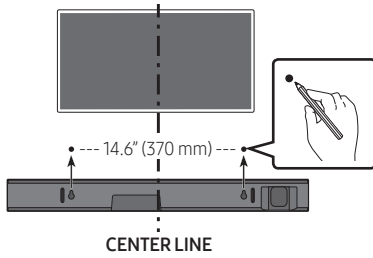

02 INSTALLING THE WALL MOUNT (OPTIONAL) Wallmount Components

Installation Precautions

- Install on a vertical wall only.
- Do not install in a place with high temperature or humidity.
- Verify whether the wall is strong enough to support the product's weight. If not, reinforce the wall or choose another installation point.
- Purchase and use the fixing screws or anchors appropriate for the kind of wall you have (plaster board, iron board, wood, etc.). If possible, fix the support screws into wall studs.
- Purchase wall mounting screws according to the type and thickness of the wall you want to mount the Soundbar on.
 - Diameter: M4
 - Length: 1.6 inches (40 mm) or longer.
- Connect cables from the unit to external devices before you install the Soundbar on the wall.
- Make sure the unit is turned off and unplugged before you install it. Otherwise, it may cause an electric shock.

For Installation on Concrete Walls
(not supplied)

1.

2.

3.

4.

5.

⚠ CAUTION

– Do not bump into or strike the Soundbar (especially from the bottom). The impact could detach the Soundbar from the wall, resulting in personal injury.