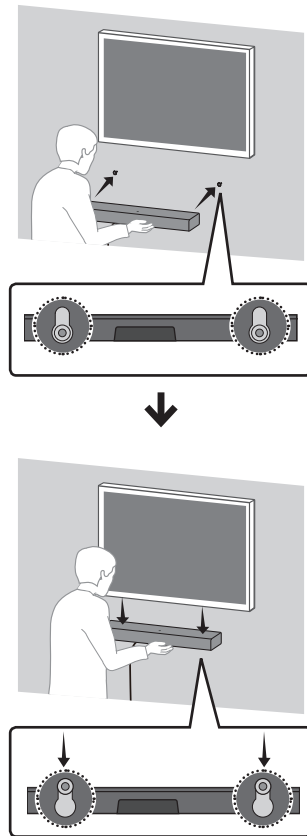

02 INSTALLING THE WALL MOUNT (OPTIONAL) Wallmount Components

Installation Precautions

- Install on a vertical wall only.
- Do not install in a place with high temperature or humidity.
- Verify whether the wall is strong enough to support the product's weight. If not, reinforce the wall or choose another installation point.
- Purchase and use the fixing screws or anchors appropriate for the kind of wall you have (plaster board, iron board, wood, etc.). If possible, fix the support screws into wall studs.
- Purchase wall mounting screws according to the type and thickness of the wall you want to mount the Soundbar on.
 - Diameter: M4
 - Length: 1.6 inches (40 mm) or longer.
- Connect cables from the unit to external devices before you install the Soundbar on the wall.
- Make sure the unit is turned off and unplugged before you install it. Otherwise, it may cause an electric shock.

For Installation on Concrete Walls
(not supplied)

1.

2.

3.

4.

5.

⚠ CAUTION

– Do not bump into or strike the Soundbar (especially from the bottom). The impact could detach the Soundbar from the wall, resulting in personal injury.