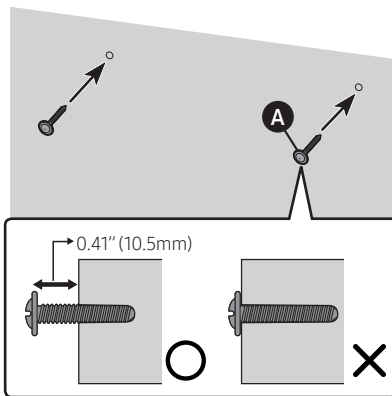

02 INSTALLING THE WALL MOUNT (OPTIONAL) Wallmount Components

Installation Precautions

- Install on a vertical wall only.
- Do not install in a place with high temperature or humidity.
- Verify whether the wall is strong enough to support the product's weight. If not, reinforce the wall or choose another installation point.
- Purchase and use the fixing screws or anchors appropriate for the kind of wall you have (plaster board, iron board, wood, etc.). If possible, fix the support screws into wall studs.
- Purchase wall mounting screws according to the type and thickness of the wall you want to mount the Soundbar on.
 - Diameter: M4
 - Length: 1.6 inches (40 mm) or longer.
- Connect cables from the unit to external devices before you install the Soundbar on the wall.
- Make sure the unit is turned off and unplugged before you install it. Otherwise, it may cause an electric shock.

For Installation on Concrete Walls
(not supplied)

1.

2.

3.

4.

5.

⚠ CAUTION

– Do not bump into or strike the Soundbar (especially from the bottom). The impact could detach the Soundbar from the wall, resulting in personal injury.