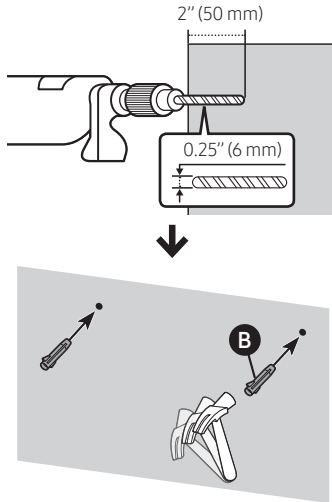

02 INSTALLING THE WALL MOUNT (OPTIONAL) Wallmount Components

Installation Precautions

- Install on a vertical wall only.
- Do not install in a place with high temperature or humidity.
- Verify whether the wall is strong enough to support the product's weight. If not, reinforce the wall or choose another installation point.
- Purchase and use the fixing screws or anchors appropriate for the kind of wall you have (plaster board, iron board, wood, etc.). If possible, fix the support screws into wall studs.
- Purchase wall mounting screws according to the type and thickness of the wall you want to mount the Soundbar on.
 - Diameter: M4
 - Length: 1.6 inches (40 mm) or longer.
- Connect cables from the unit to external devices before you install the Soundbar on the wall.
- Make sure the unit is turned off and unplugged before you install it. Otherwise, it may cause an electric shock.

For Installation on Concrete Walls
(not supplied)

1.

2.

3.

4.

5.

⚠ CAUTION

– Do not bump into or strike the Soundbar (especially from the bottom). The impact could detach the Soundbar from the wall, resulting in personal injury.