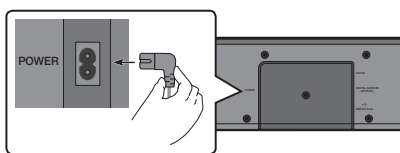

02 INSTALLING THE WALL MOUNT (OPTIONAL) Wallmount Components

Installation Precautions

- Install on a vertical wall only.
- Do not install in a place with high temperature or humidity.
- Verify whether the wall is strong enough to support the product's weight. If not, reinforce the wall or choose another installation point.
- Purchase and use the fixing screws or anchors appropriate for the kind of wall you have (plaster board, iron board, wood, etc.). If possible, fix the support screws into wall studs.
- Purchase wall mounting screws according to the type and thickness of the wall you want to mount the Soundbar on.
 - Diameter: M4
 - Length: 1.6 inches (40 mm) or longer.
- Connect cables from the unit to external devices before you install the Soundbar on the wall.
- Make sure the unit is turned off and unplugged before you install it. Otherwise, it may cause an electric shock.

For Installation on Concrete Walls
(not supplied)

1.

2.

3.

4.

5.

⚠ CAUTION

– Do not bump into or strike the Soundbar (especially from the bottom). The impact could detach the Soundbar from the wall, resulting in personal injury.