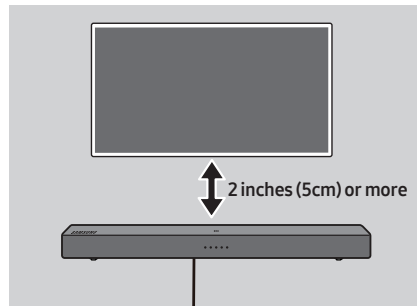

01 USING THE REMOTE CONTROL

- 1** Power button
- 2** (Mute) button
- 3** VOL (Volume) button
- 4** SURROUND or STANDARD button
Press to select the desired sound effect by choosing SURROUND or STANDARD.
- 5** BASS button
- 6** D.IN button
Press to enter the "D.IN" mode.
- 7** Bluetooth button
Press to enter the "Bluetooth" mode.
- 8** AUX button
Press to enter the "AUX" mode.
- 9** button
Press the button to select the previous music file.
Press the button to play/pause a music file.
Press the button to select the next music file.
- 10** USB RANDOM button
The playback mode of the USB storage device changes to random repeat.
- 11** USB button
Press to enter the "USB" mode.
- 12** Bluetooth PAIR button
Press this button to pair a new Bluetooth device.

02 INSTALLING THE WALL MOUNT (OPTIONAL) Wallmount Components

Installation Precautions

- Install on a vertical wall only.
- Do not install in a place with high temperature or humidity.
- Verify whether the wall is strong enough to support the product's weight. If not, reinforce the wall or choose another installation point.
- Purchase and use the fixing screws or anchors appropriate for the kind of wall you have (plaster board, iron board, wood, etc.). If possible, fix the support screws into wall studs.
- Purchase wall mounting screws according to the type and thickness of the wall you want to mount the Soundbar on.
 - Diameter: M4
 - Length: 1.6 inches (40 mm) or longer.
- Connect cables from the unit to external devices before you install the Soundbar on the wall.
- Make sure the unit is turned off and unplugged before you install it. Otherwise, it may cause an electric shock.

For Installation on Concrete Walls
(not supplied)

1.

2.

3.

4.

5.

⚠ CAUTION

– Do not bump into or strike the Soundbar (especially from the bottom). The impact could detach the Soundbar from the wall, resulting in personal injury.