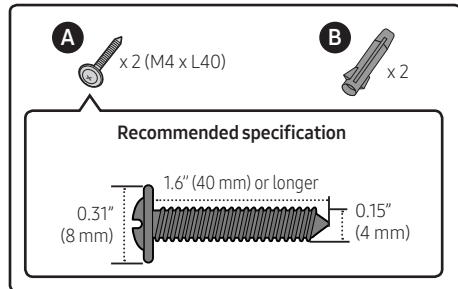

02 INSTALLING THE WALL MOUNT (OPTIONAL) Wallmount Components

Installation Precautions

- Install on a vertical wall only.
- Do not install in a place with high temperature or humidity.
- Verify whether the wall is strong enough to support the product's weight. If not, reinforce the wall or choose another installation point.
- Purchase and use the fixing screws or anchors appropriate for the kind of wall you have (plaster board, iron board, wood, etc.). If possible, fix the support screws into wall studs.
- Purchase wall mounting screws according to the type and thickness of the wall you want to mount the Soundbar on.
 - Diameter: M4
 - Length: 1.6 inches (40 mm) or longer.
- Connect cables from the unit to external devices before you install the Soundbar on the wall.
- Make sure the unit is turned off and unplugged before you install it. Otherwise, it may cause an electric shock.

For Installation on Concrete Walls
(not supplied)

1.

2.

3.

4.

5.

⚠ CAUTION

– Do not bump into or strike the Soundbar (especially from the bottom). The impact could detach the Soundbar from the wall, resulting in personal injury.